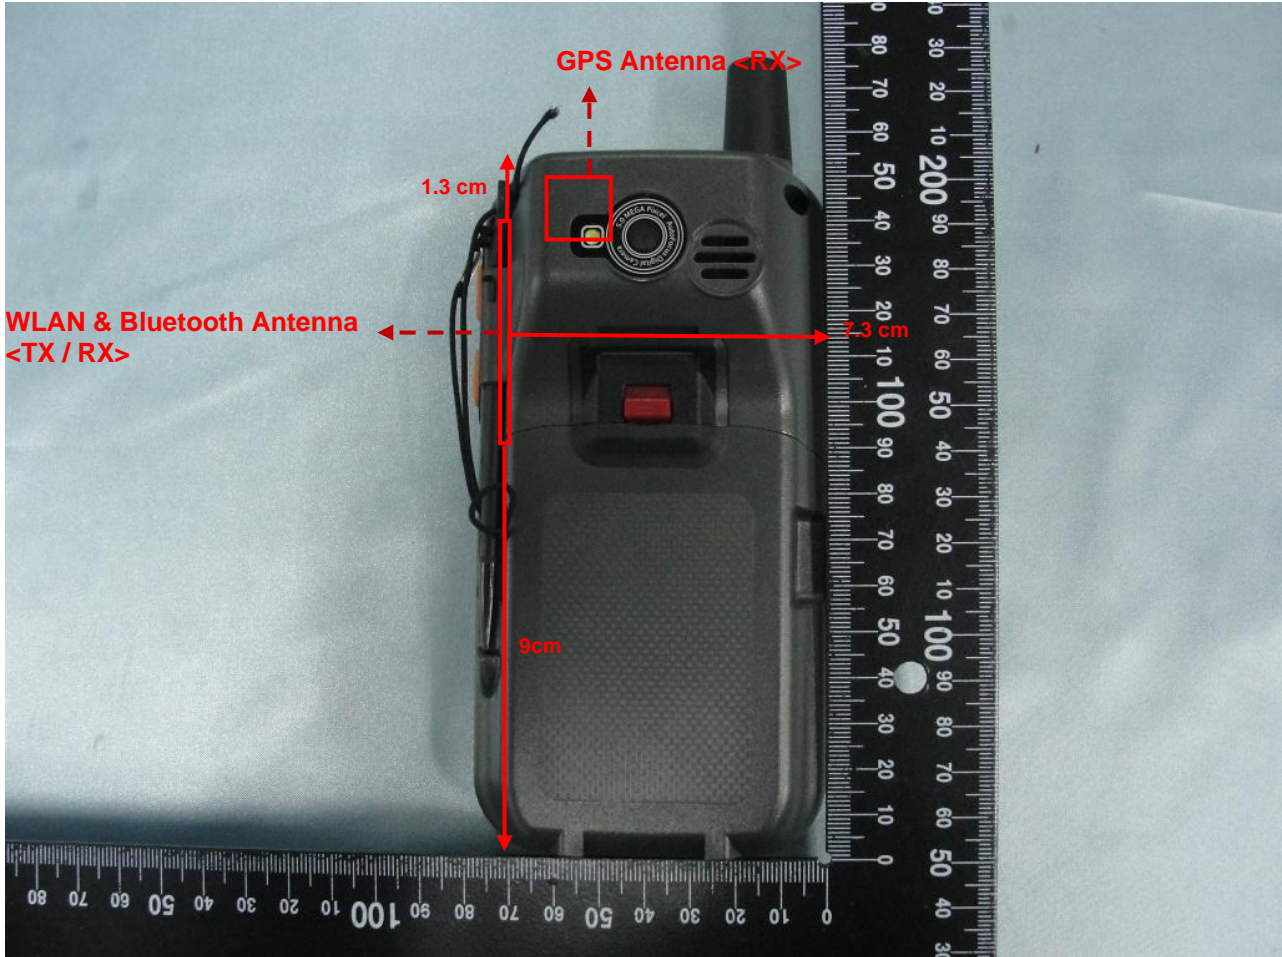

Brand Name: Advantech / Model Name: PWS-430

DUT Length: 15.3 cm

DUT Width: 7.8 cm

Antenna location	Length	Width
WLAN & Bluetooth Antenna <TX / RX>	5 cm	0.1 cm
GPS Antenna <RX>	1.5 cm	1.5 cm