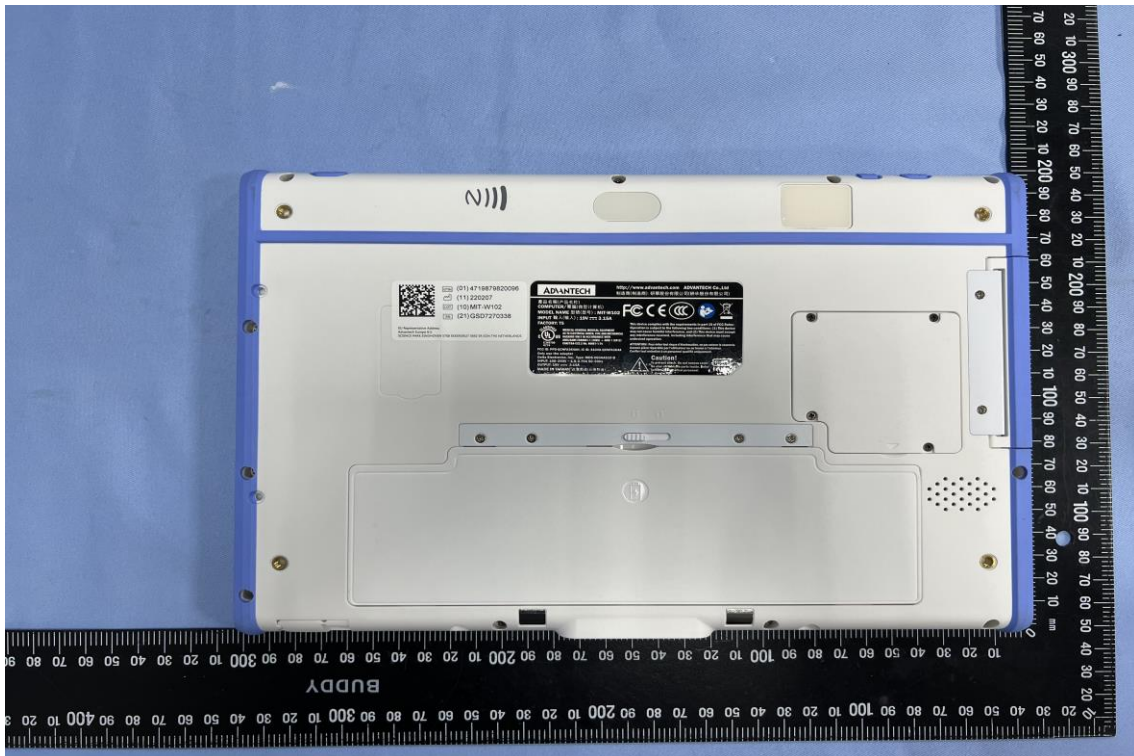

## APPENDIX 1 - PHOTOGRAPHS OF EUT EXTERNAL PHOTOGRAPHS OF EUT

Report No.: TM-2206000553P

## Dock(W102-Smal)

## Dock(W102-Large)

Report No.: TM-2206000553P