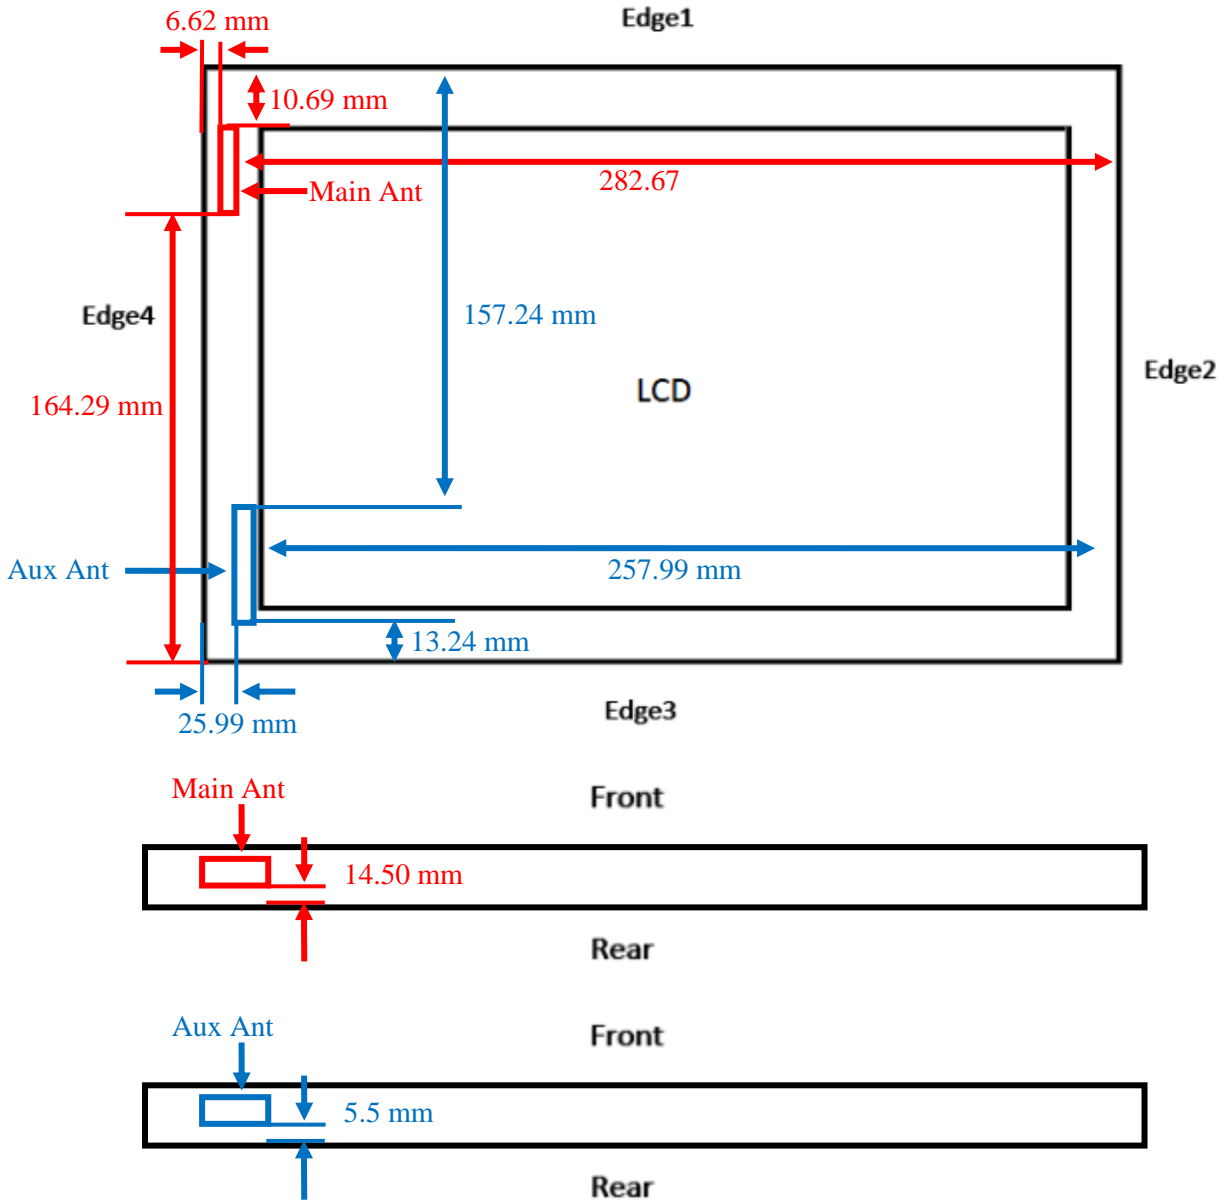

Antenna Location

Separation Distance (mm)	Wi-Fi Antenna (Main)	Wi-Fi Antenna (Aux)
Top-Edge (Edge1)	10.69	157.24
Right-Edge (Edge2)	282.67	257.99
Bottom-Edge (Edge3)	164.29	13.24
Left-Edge (Edge4)	6.62	25.99
Rear Surface	14.5	5.5

SETUP PHOTOS

Rear

Edge 1

Edge 3

Edge 4

EUT