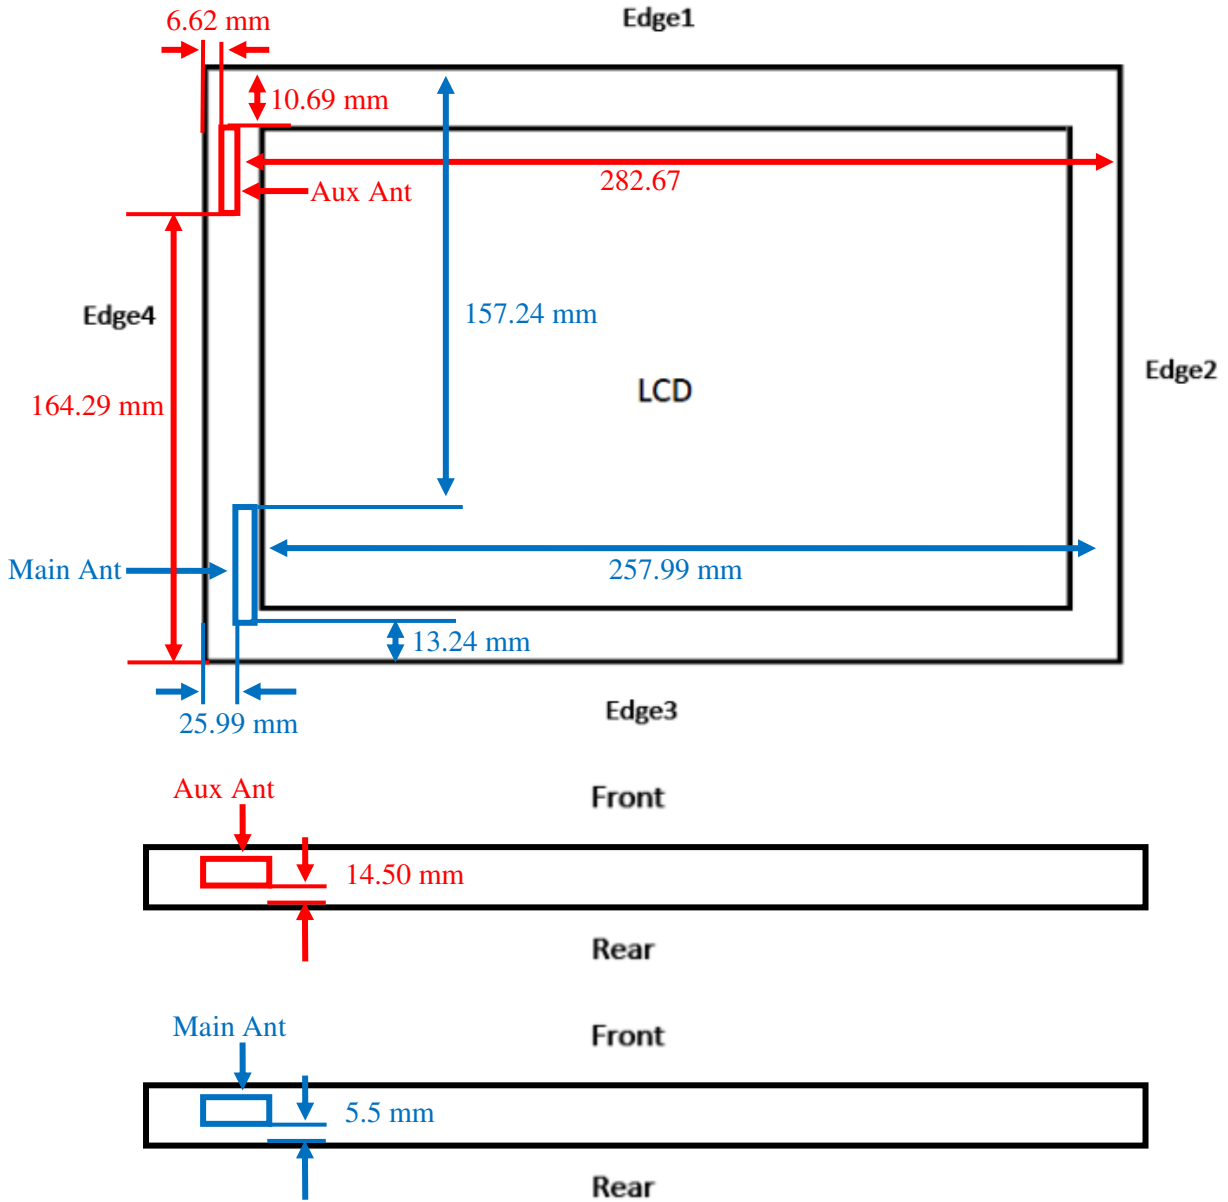

Antenna Location

| Separation Distance (mm) | Wi-Fi Antenna (Main) | Wi-Fi Antenna (Aux) |
|--------------------------|----------------------|---------------------|
| Top-Edge (Edge1) | 157.24 | 10.69 |
| Right-Edge (Edge2) | 257.99 | 282.67 |
| Bottom-Edge (Edge3) | 13.24 | 164.29 |
| Left-Edge (Edge4) | 25.99 | 6.62 |
| Rear Surface | 5.5 | 14.5 |

SETUP PHOTOS

Rear

Edge 1

Edge 3

Edge 4

EUT