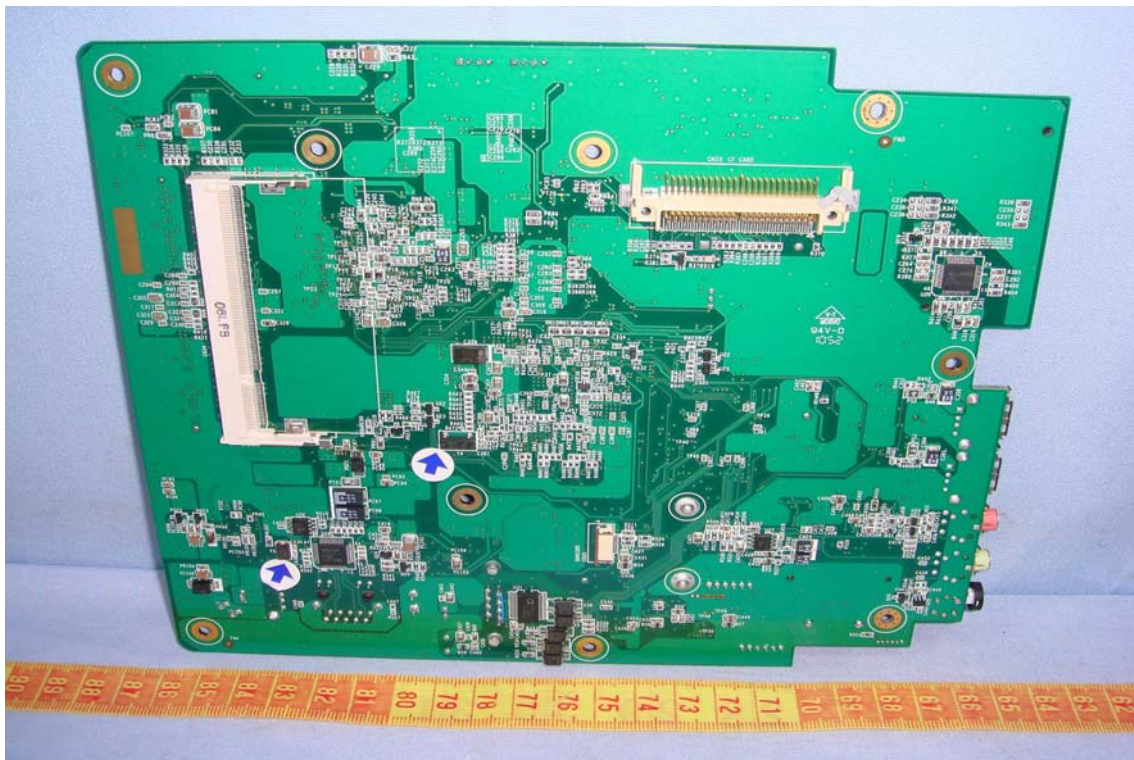

INTERNAL PHOTOGRAPHS OF EUT

For PANEL Model: B116XW03

For PANEL Model: N116B6-L02

WLAN Module

RFID Module

WLAN Antenna