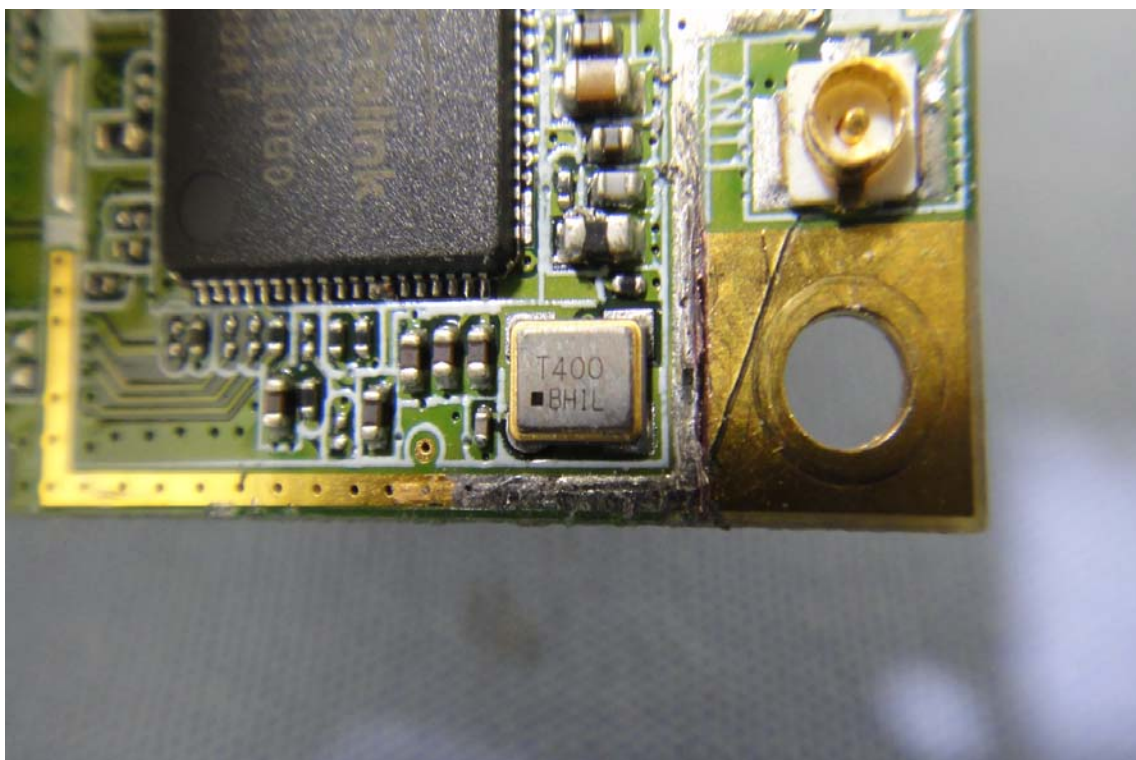

INTERNAL PHOTOGRAPHS OF EUT

For PANEL Model: B116XW03

For PANEL Model: N116B6-L02

WLAN Module

RFID Module

WLAN Antenna