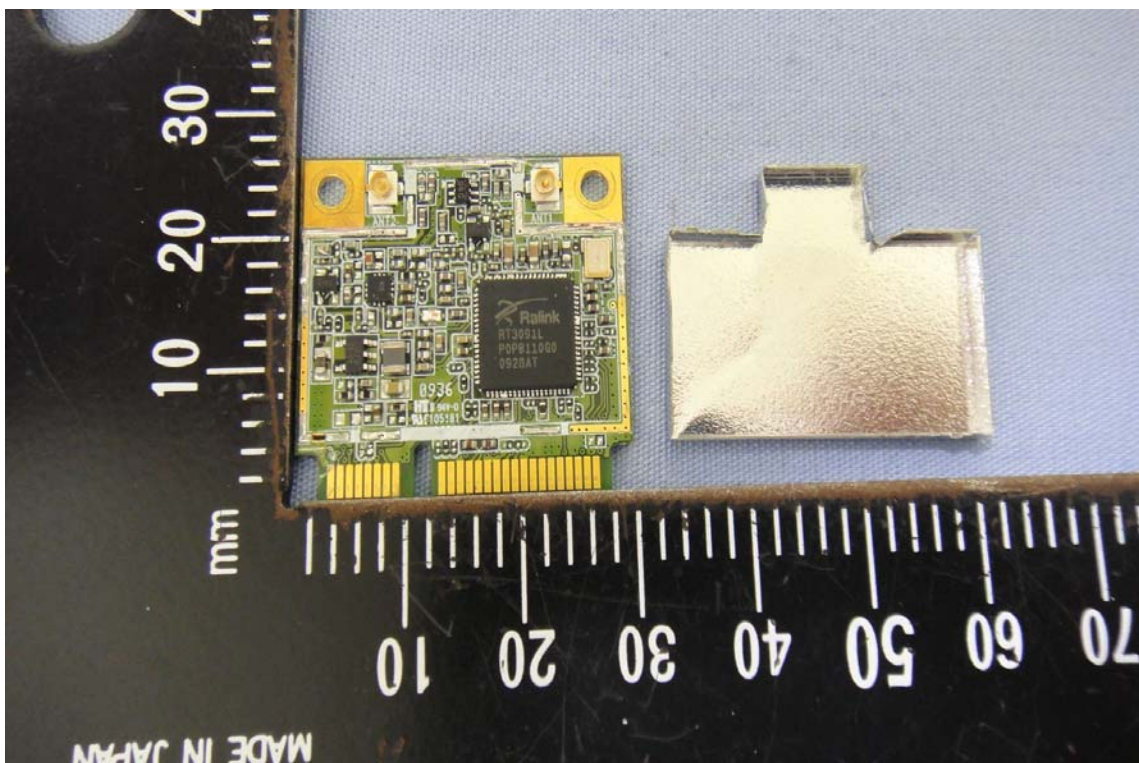

INTERNAL PHOTOGRAPHS OF EUT

For PANEL Model: B116XW03

For PANEL Model: N116B6-L02

WLAN Module

RFID Module

WLAN Antenna