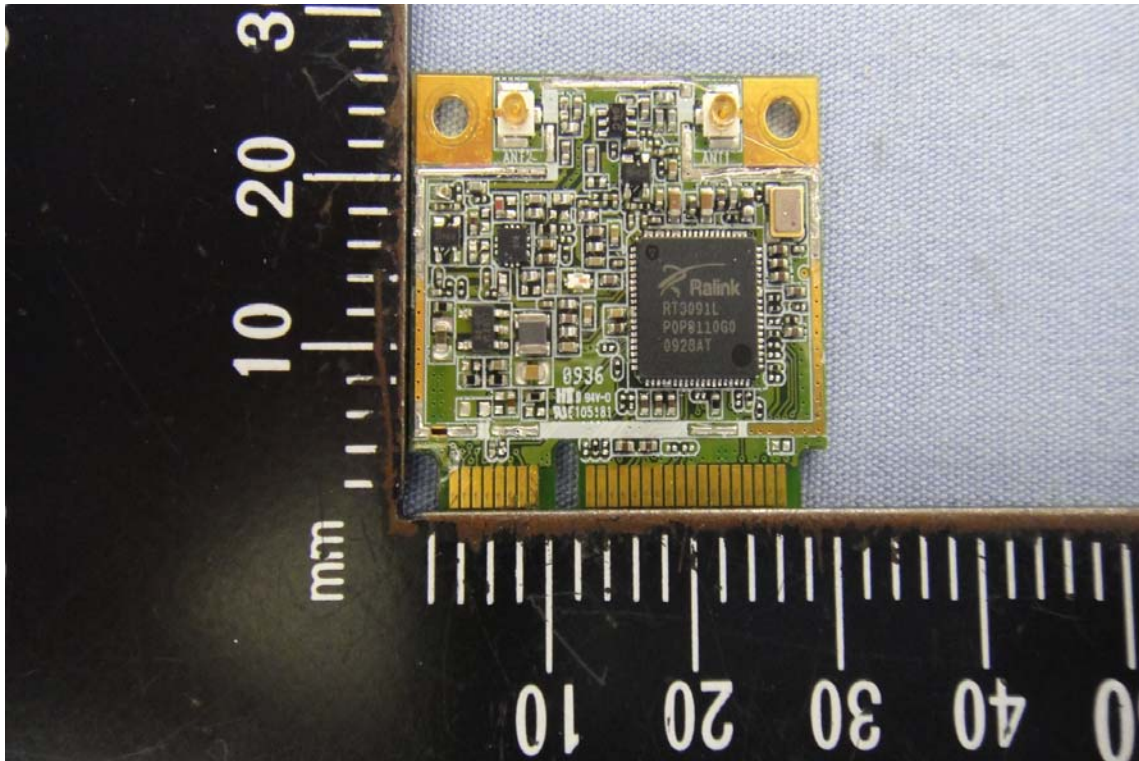

INTERNAL PHOTOGRAPHS OF EUT

For PANEL Model: B116XW03

For PANEL Model: N116B6-L02

WLAN Module

RFID Module

WLAN Antenna