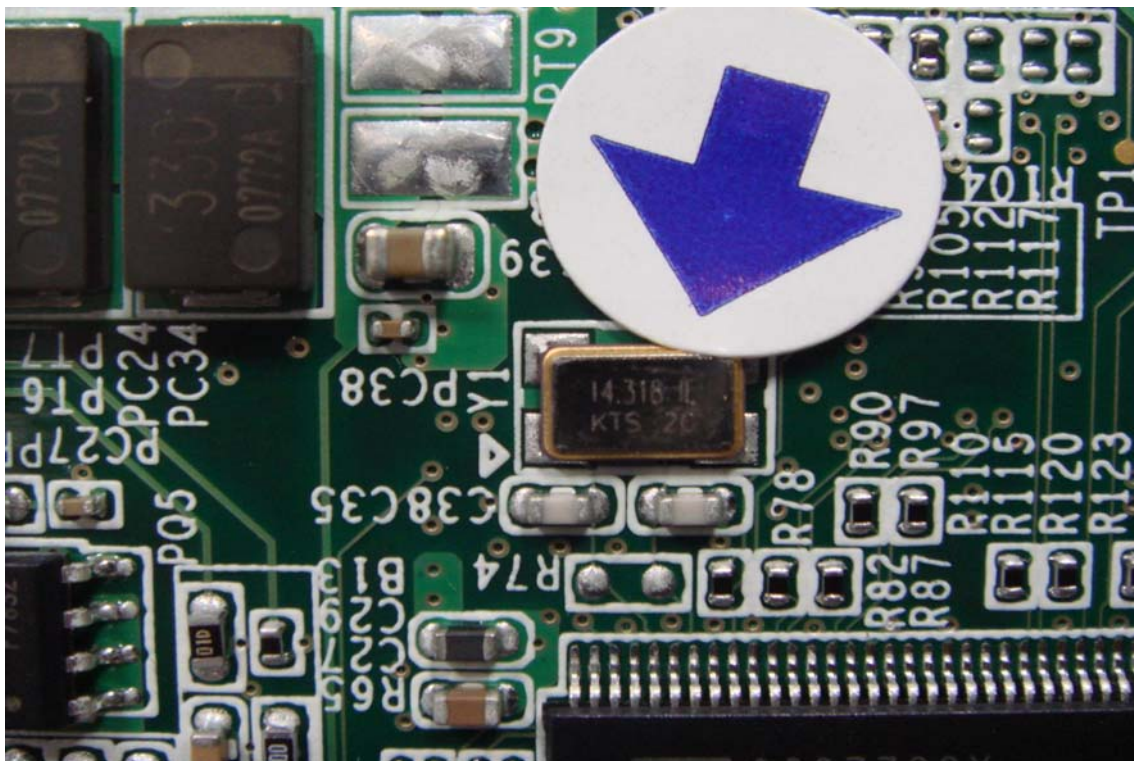

INTERNAL PHOTOGRAPHS OF EUT

For PANEL Model: B116XW03

For PANEL Model: N116B6-L02

WLAN Module

RFID Module

WLAN Antenna