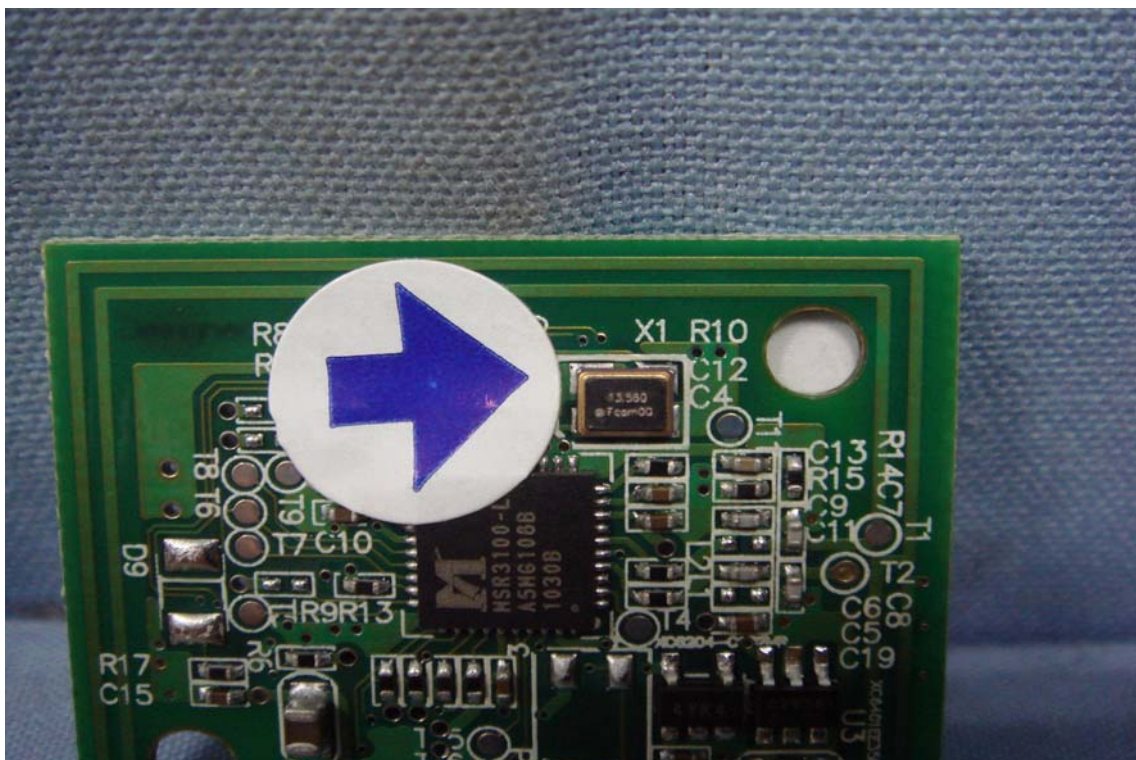

INTERNAL PHOTOGRAPHS OF EUT

For PANEL Model: B116XW03

For PANEL Model: N116B6-L02

WLAN Module

RFID Module

WLAN Antenna