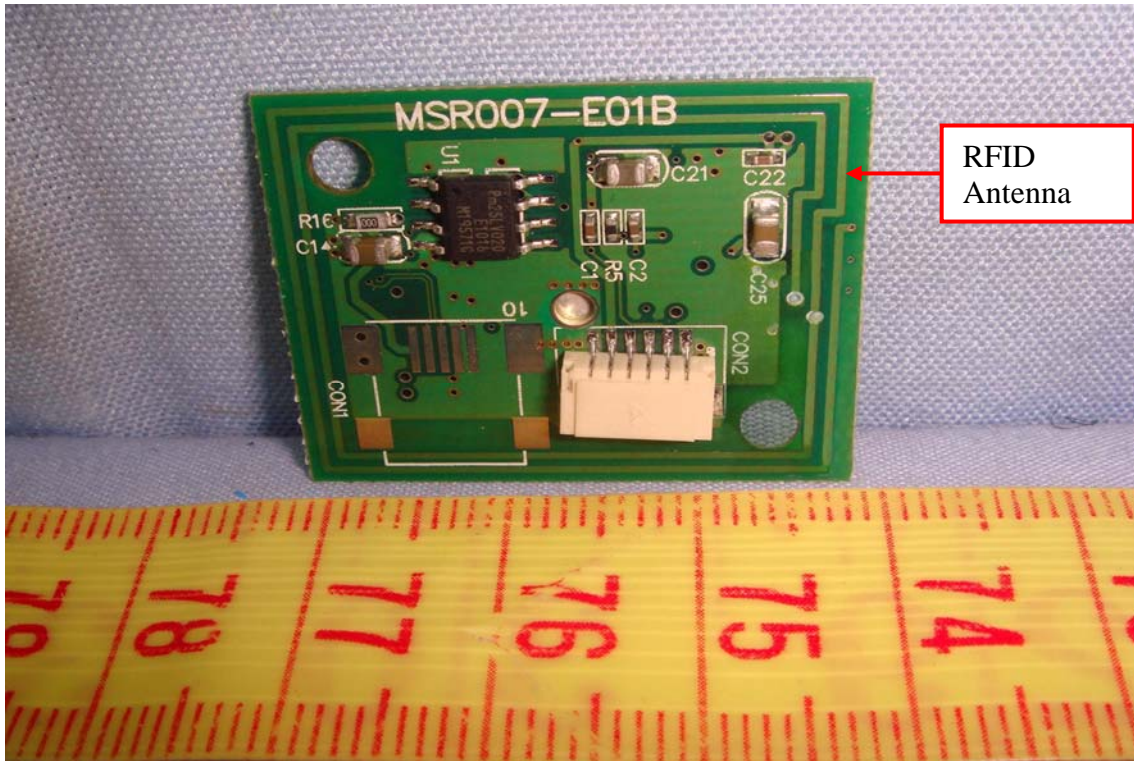

INTERNAL PHOTOGRAPHS OF EUT

For PANEL Model: B116XW03

For PANEL Model: N116B6-L02

WLAN Module

RFID Module

WLAN Antenna