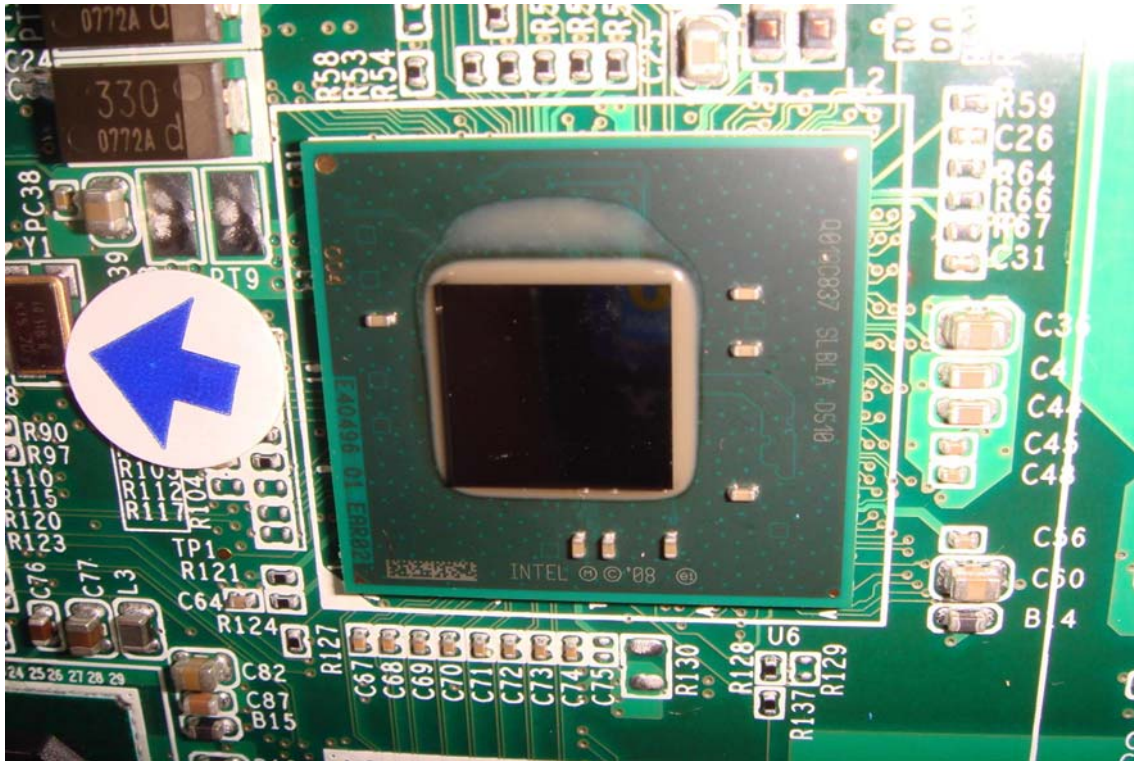

INTERNAL PHOTOGRAPHS OF EUT

For PANEL Model: B116XW03

For PANEL Model: N116B6-L02

WLAN Module

RFID Module

WLAN Antenna