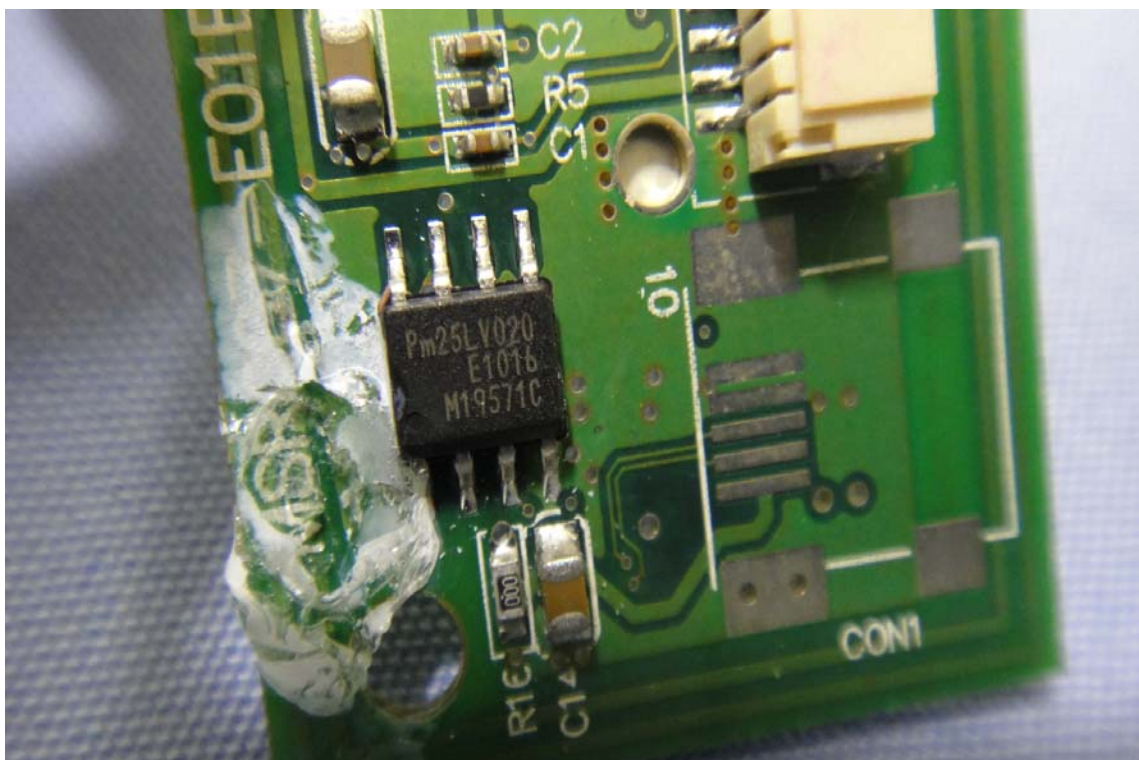

INTERNAL PHOTOGRAPHS OF EUT

For PANEL Model: B116XW03

For PANEL Model: N116B6-L02

WLAN Module

RFID Module

WLAN Antenna