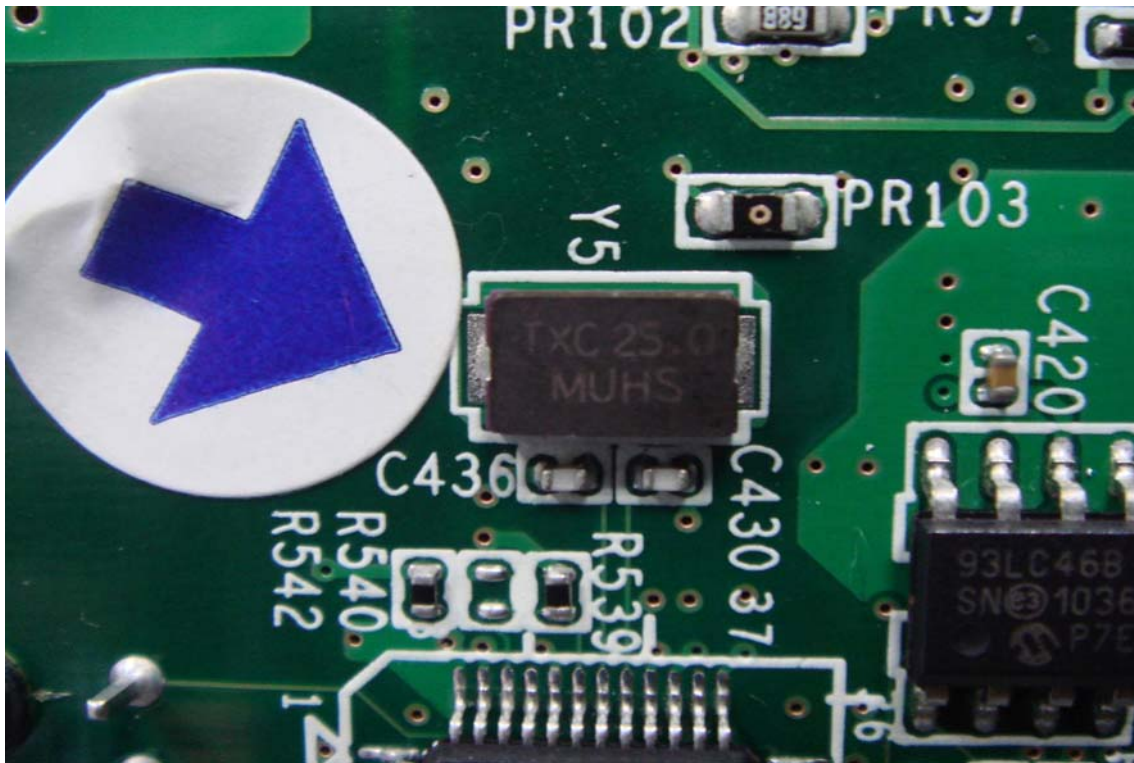

INTERNAL PHOTOGRAPHS OF EUT

For PANEL Model: B116XW03

For PANEL Model: N116B6-L02

WLAN Module

RFID Module

WLAN Antenna