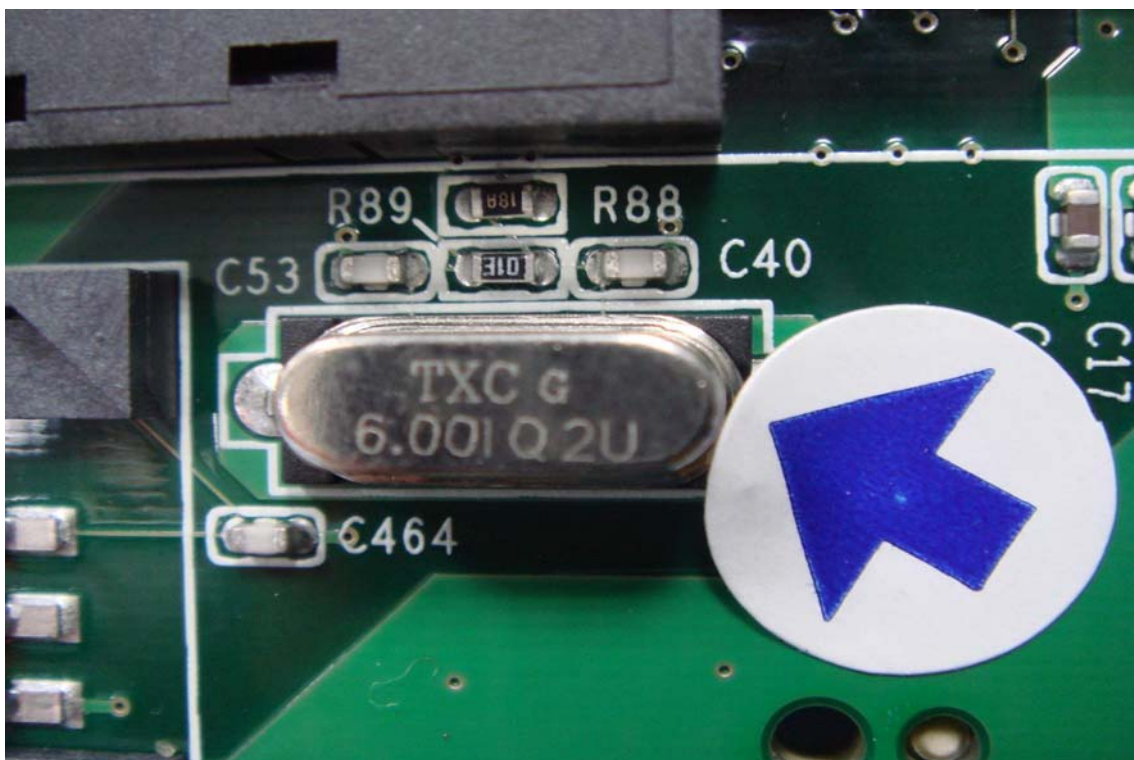

INTERNAL PHOTOGRAPHS OF EUT

For PANEL Model: B116XW03

For PANEL Model: N116B6-L02

WLAN Module

RFID Module

WLAN Antenna