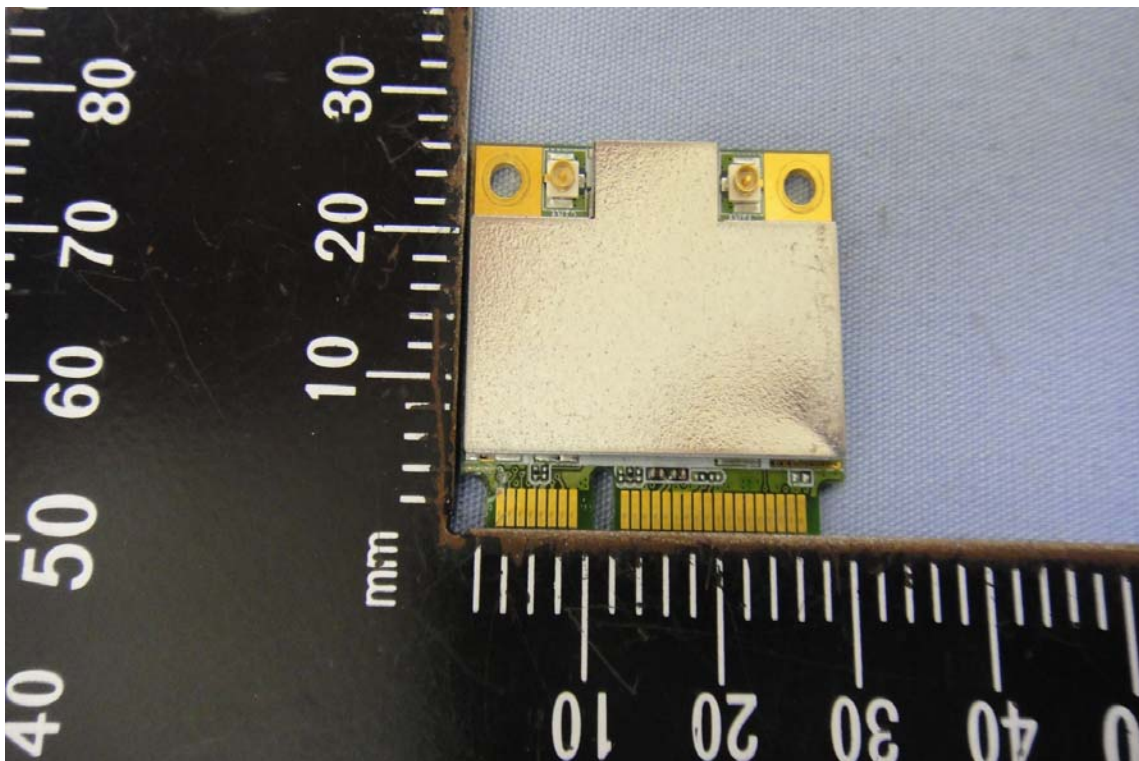

INTERNAL PHOTOGRAPHS OF EUT

For PANEL Model: B116XW03

For PANEL Model: N116B6-L02

WLAN Module

RFID Module

WLAN Antenna