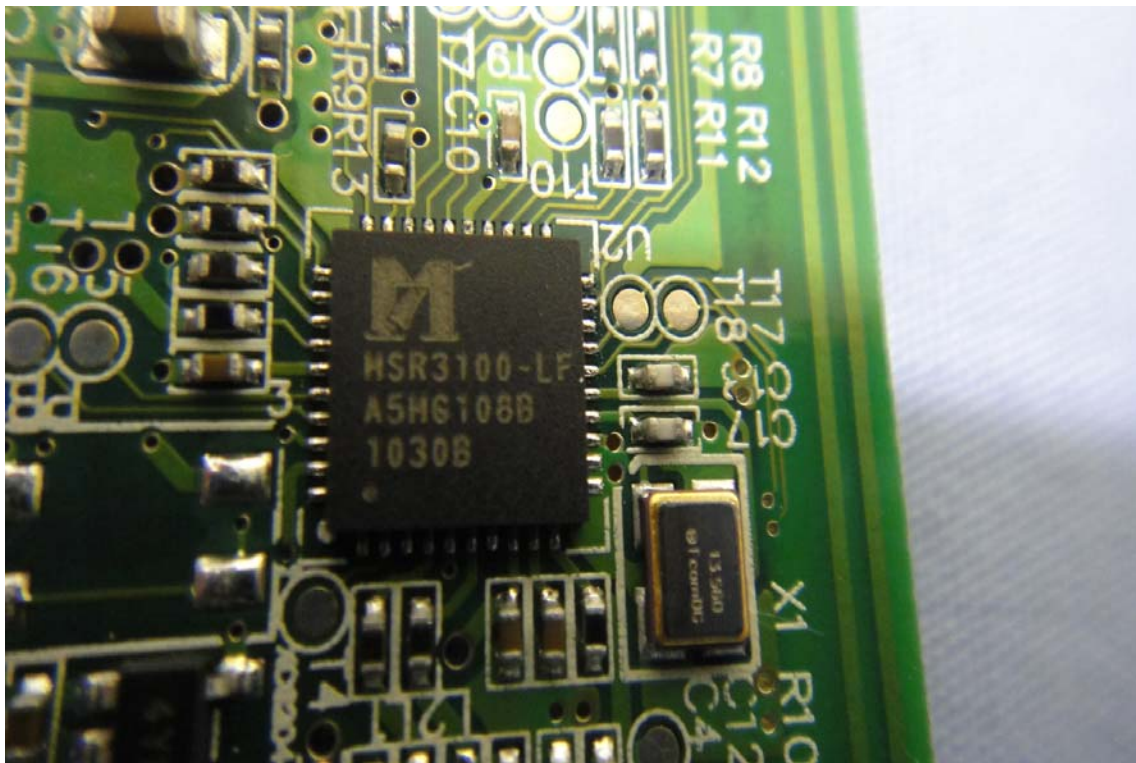

INTERNAL PHOTOGRAPHS OF EUT

For PANEL Model: B116XW03

For PANEL Model: N116B6-L02

WLAN Module

RFID Module

WLAN Antenna