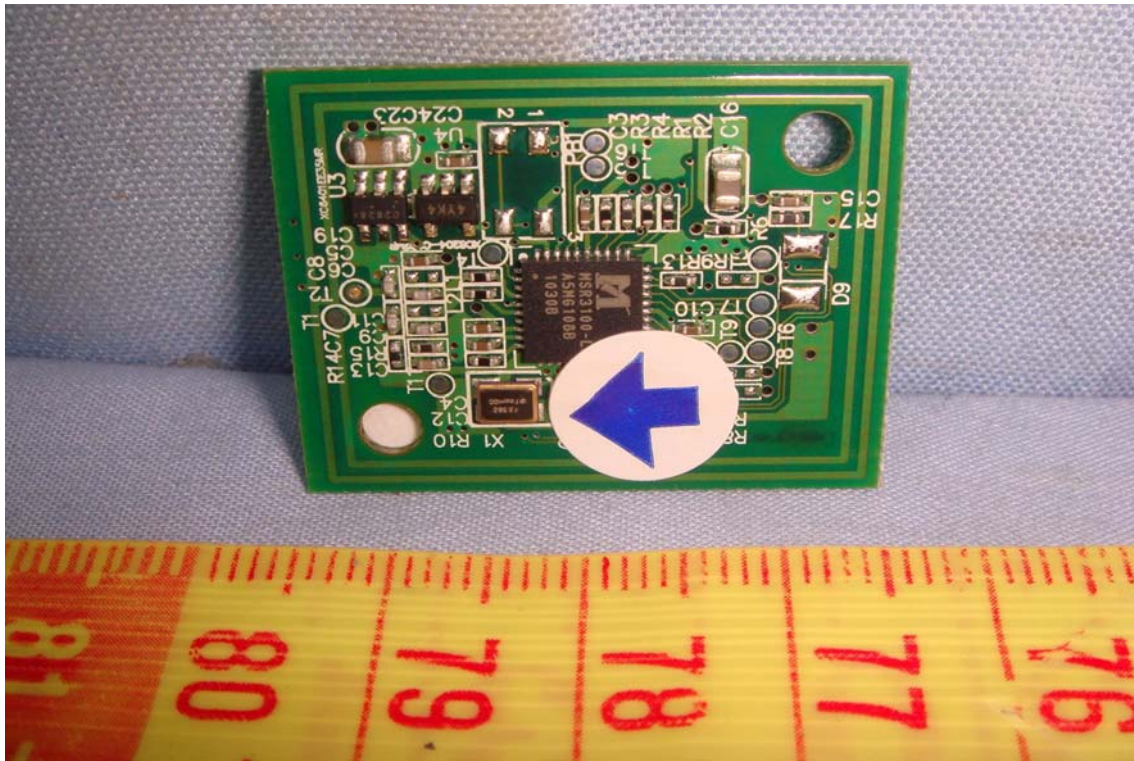

INTERNAL PHOTOGRAPHS OF EUT

For PANEL Model: B116XW03

For PANEL Model: N116B6-L02

WLAN Module

RFID Module

WLAN Antenna