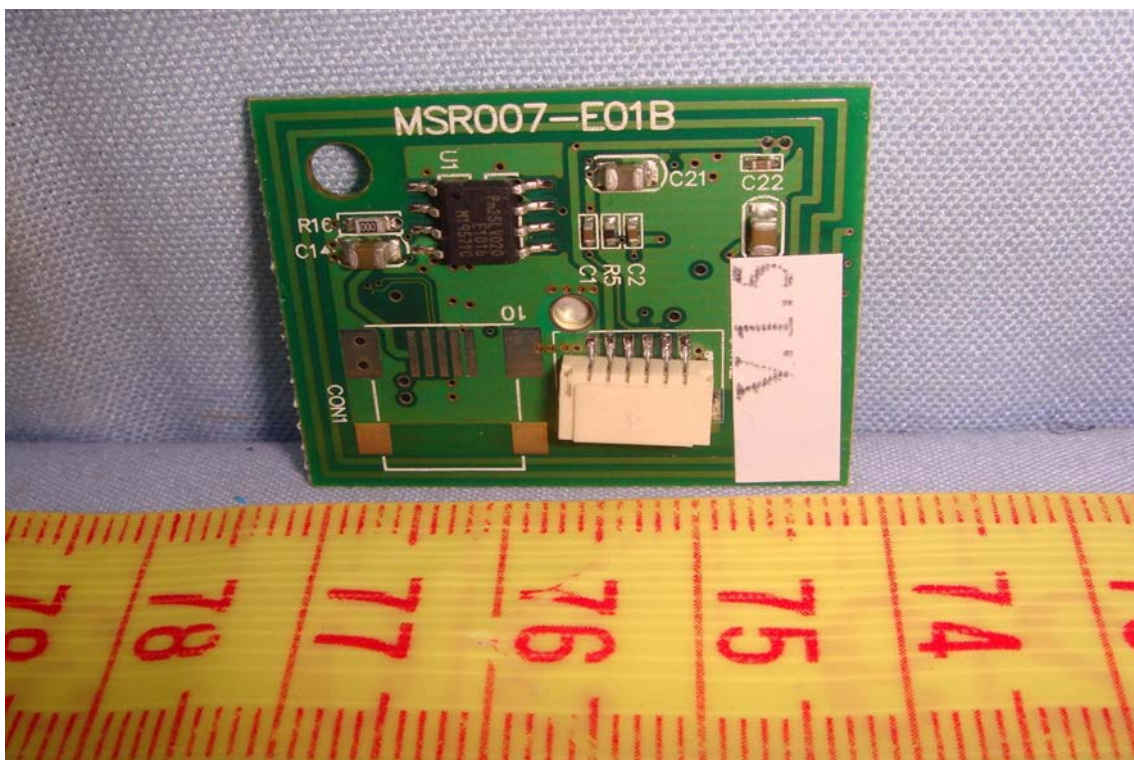

INTERNAL PHOTOGRAPHS OF EUT

For PANEL Model: B116XW03

For PANEL Model: N116B6-L02

WLAN Module

RFID Module

WLAN Antenna