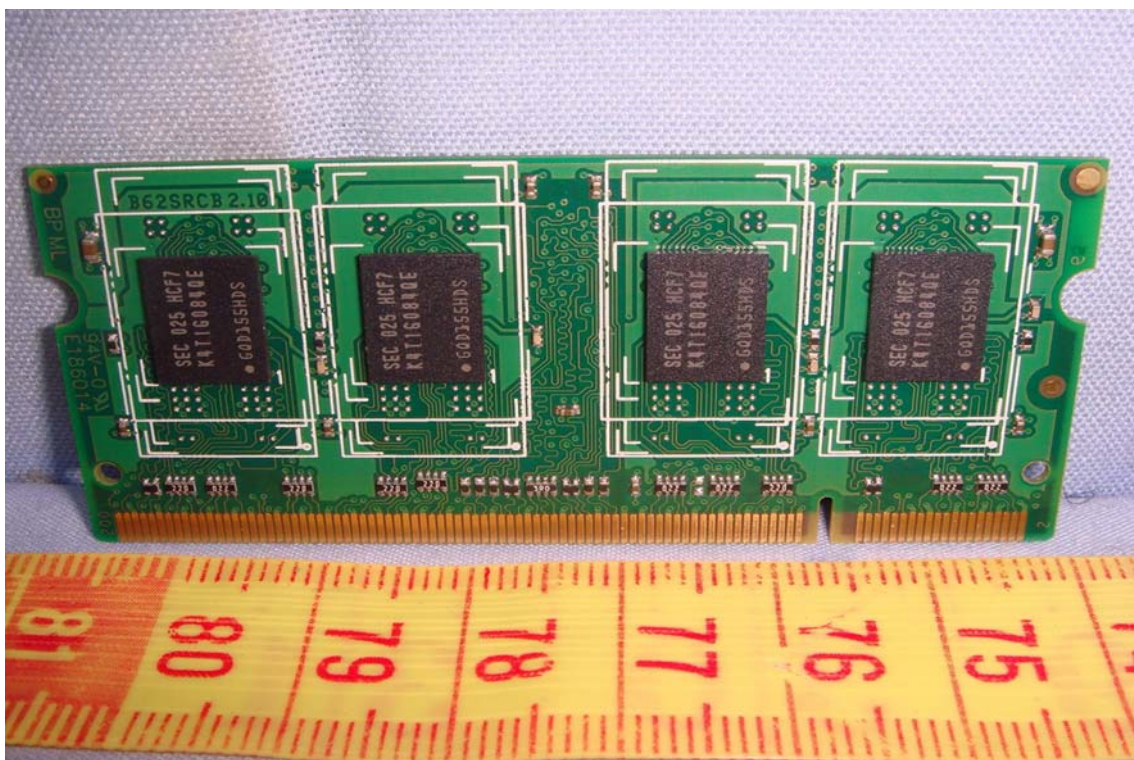

INTERNAL PHOTOGRAPHS OF EUT

For PANEL Model: B116XW03

For PANEL Model: N116B6-L02

WLAN Module

RFID Module

WLAN Antenna