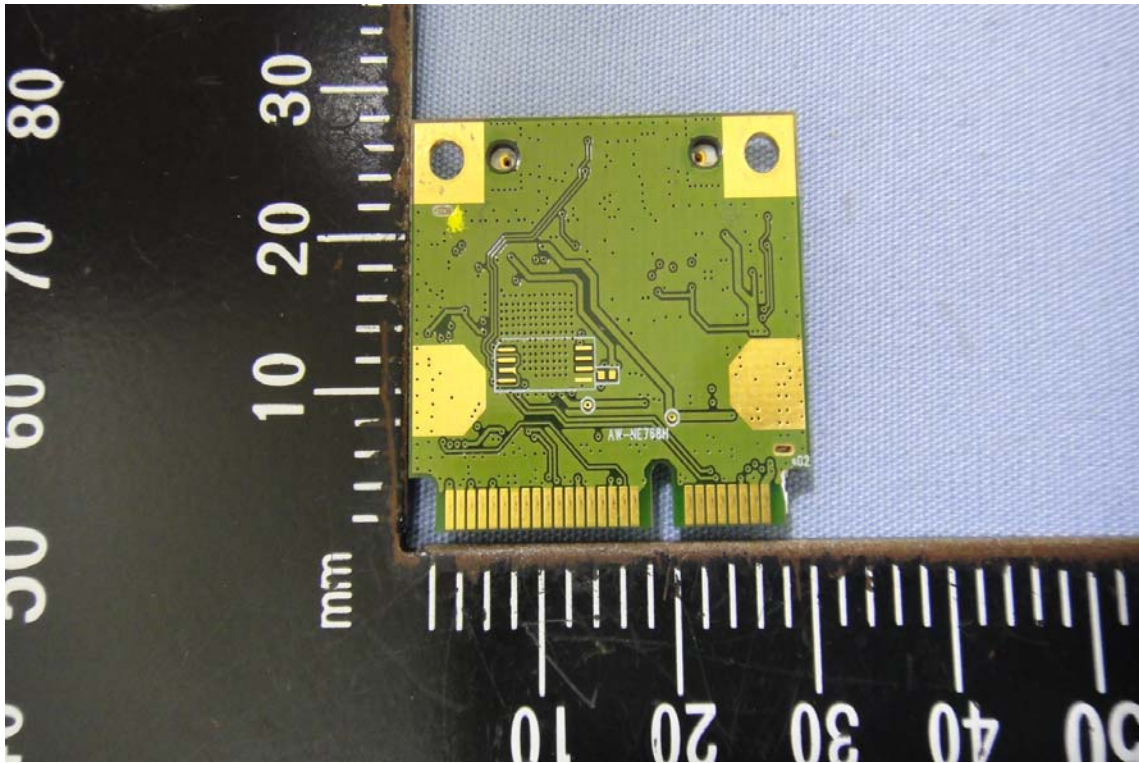

INTERNAL PHOTOGRAPHS OF EUT

For PANEL Model: B116XW03

For PANEL Model: N116B6-L02

WLAN Module

RFID Module

WLAN Antenna