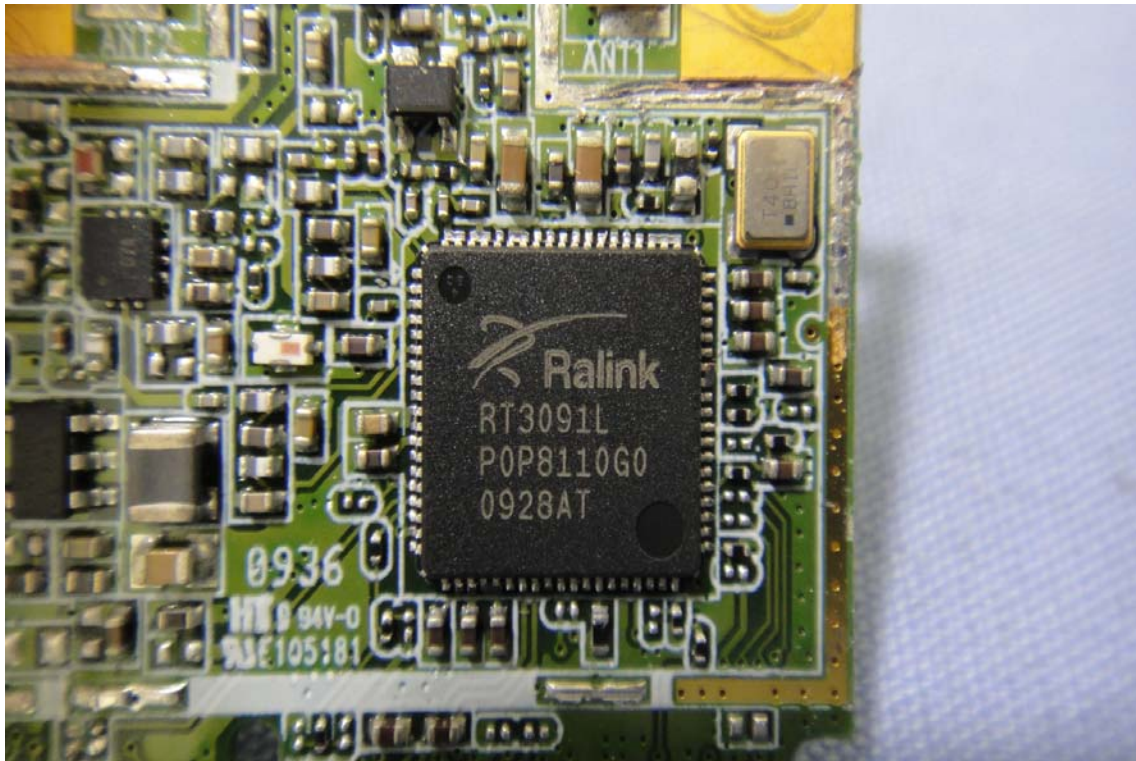

INTERNAL PHOTOGRAPHS OF EUT

For PANEL Model: B116XW03

For PANEL Model: N116B6-L02

WLAN Module

RFID Module

WLAN Antenna