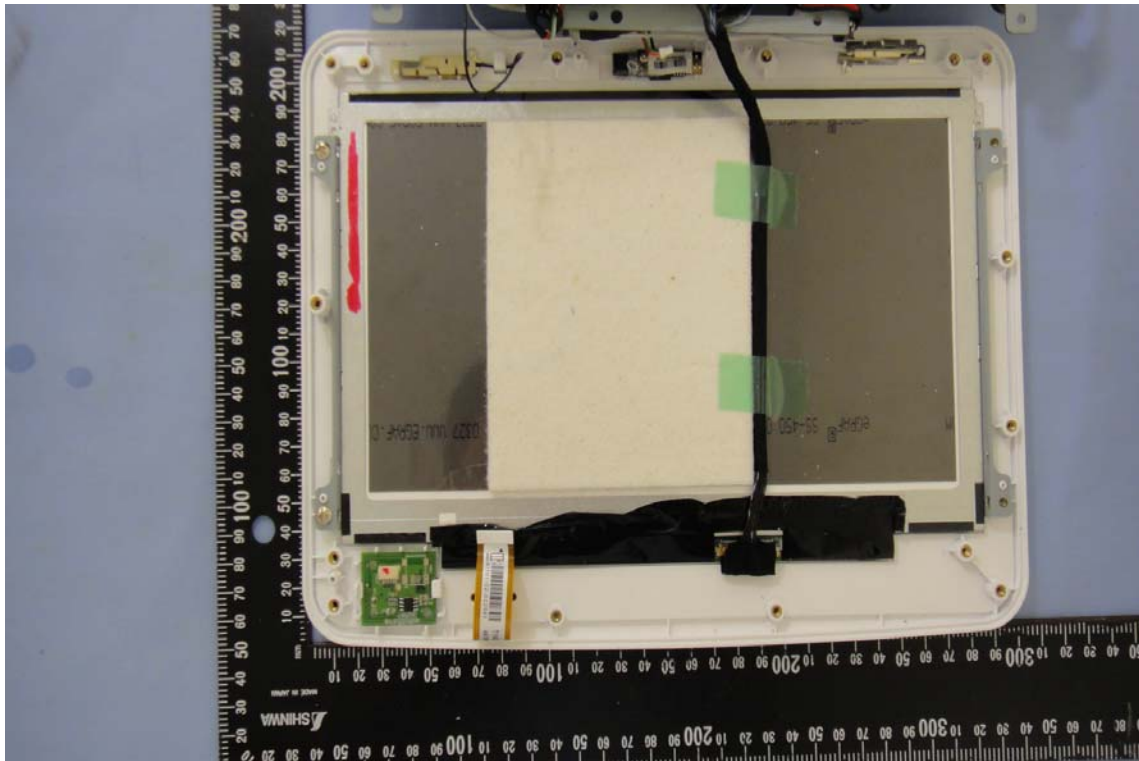

INTERNAL PHOTOGRAPHS OF EUT

For PANEL Model: B116XW03

For PANEL Model: N116B6-L02

WLAN Module

RFID Module

WLAN Antenna