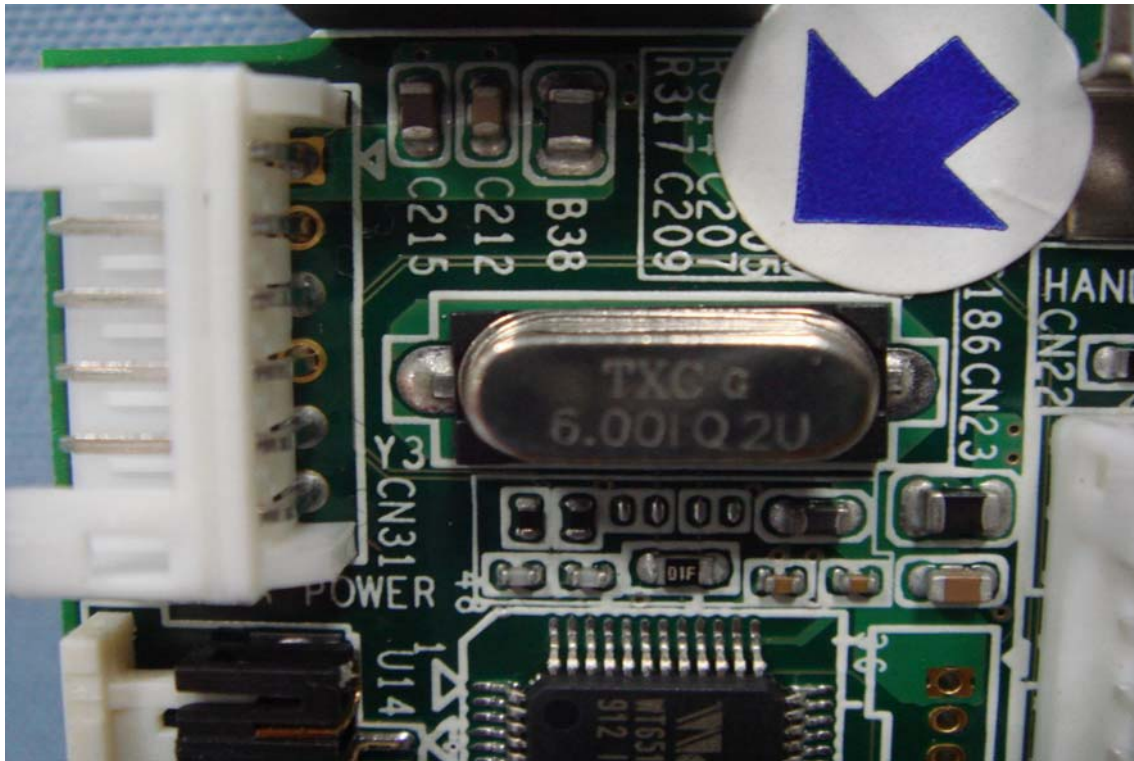

INTERNAL PHOTOGRAPHS OF EUT

For PANEL Model: B116XW03

For PANEL Model: N116B6-L02

WLAN Module

RFID Module

WLAN Antenna