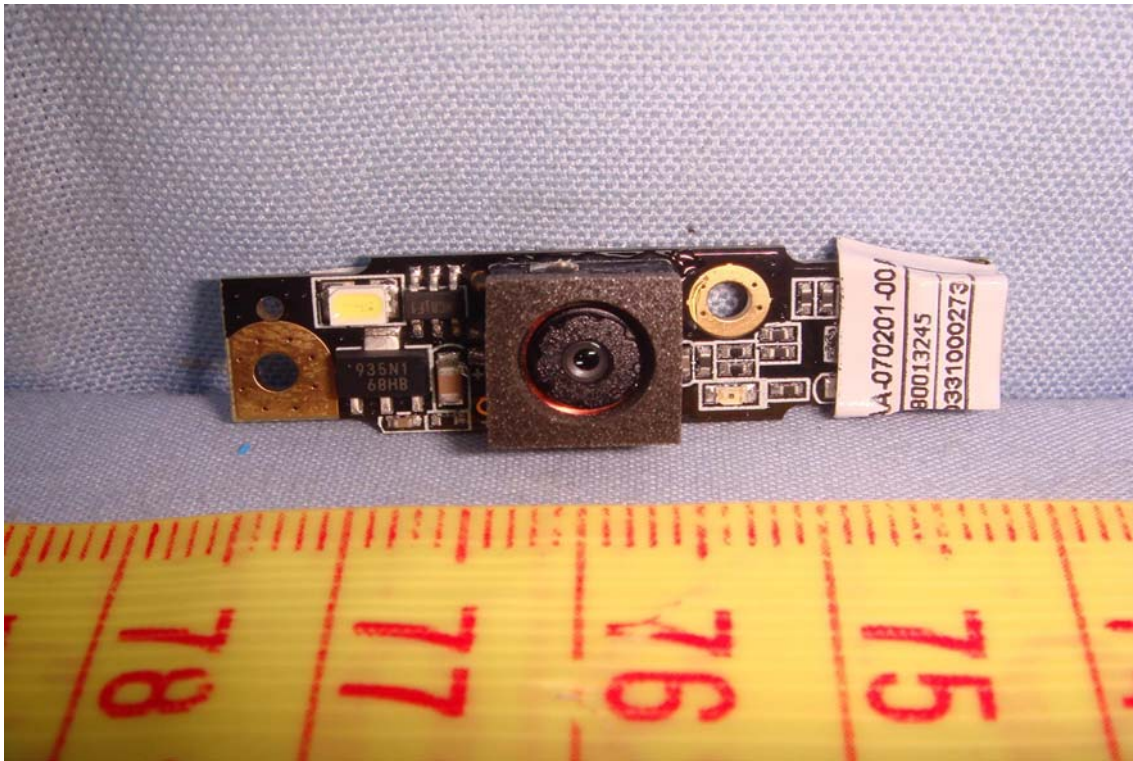

INTERNAL PHOTOGRAPHS OF EUT

For PANEL Model: B116XW03

For PANEL Model: N116B6-L02

WLAN Module

RFID Module

WLAN Antenna