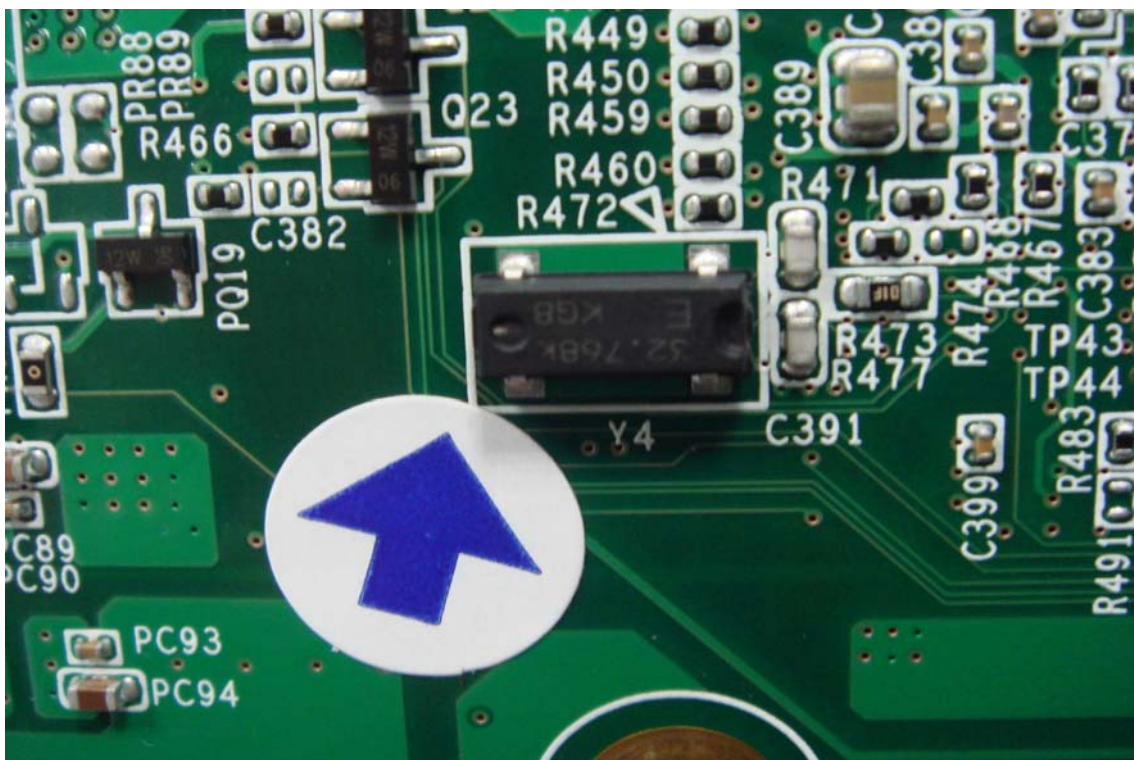

INTERNAL PHOTOGRAPHS OF EUT

For PANEL Model: B116XW03

For PANEL Model: N116B6-L02

WLAN Module

RFID Module

WLAN Antenna