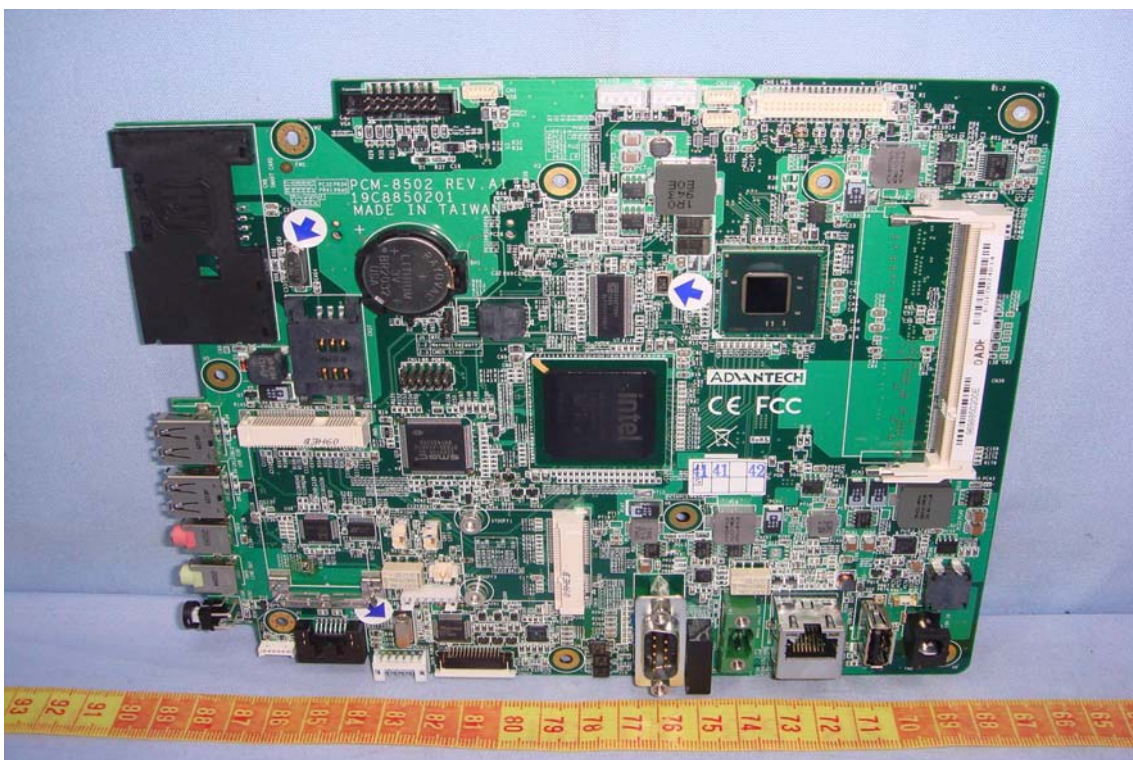

INTERNAL PHOTOGRAPHS OF EUT

For PANEL Model: B116XW03

For PANEL Model: N116B6-L02

WLAN Module

RFID Module

WLAN Antenna