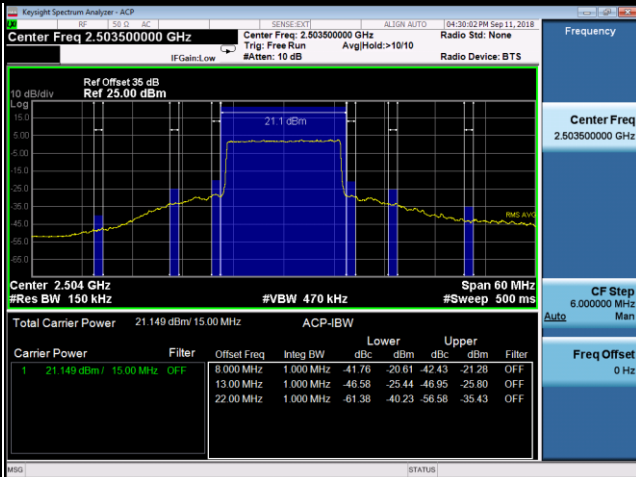

Band	LTE Band 41		
Channel Bandwidth (MHz)	10	Modulation	16QAM
	39700		41540

Channel Edge

Band	LTE Band 41		
Channel Bandwidth (MHz)	15	Modulation	QPSK
	39725		41515

Channel Edge

Band	LTE Band 41		
Channel Bandwidth (MHz)	15	Modulation	16QAM

39725	41515
1RB0	1RB74

75RB0	75RB0
-------	-------

Band	LTE Band 41		
Channel Bandwidth (MHz)	15	Modulation	16QAM
	39725		41515

Channel Edge

Band	LTE Band 41		
Channel Bandwidth (MHz)	20	Modulation	QPSK
	39750		41490

Channel Edge

Band	LTE Band 41		
Channel Bandwidth (MHz)	20	Modulation	16QAM

39750	41490
1RB0	1RB99

Band	LTE Band 41		
Channel Bandwidth (MHz)	20	Modulation	16QAM
	39750		41490

Channel Edge

APPENDIX E SPURIOUS EMISSIONS AT ANTENNA TERMINALS