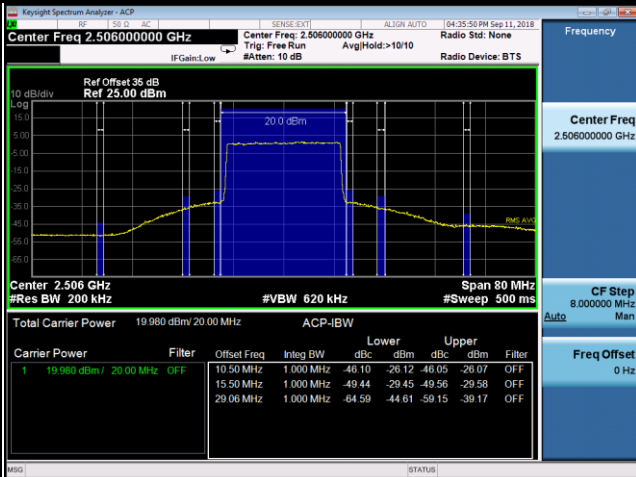

Channel Edge

Band	LTE Band 41		
Channel Bandwidth (MHz)	20	Modulation	16QAM

39750	41490
1RB0	1RB99

Band	LTE Band 41		
Channel Bandwidth (MHz)	20	Modulation	16QAM
	39750		41490

Channel Edge

APPENDIX E SPURIOUS EMISSIONS AT ANTENNA TERMINALS