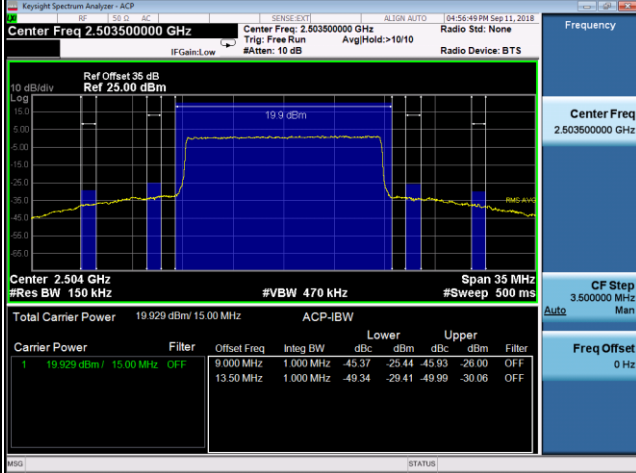

39725	41515
1RB0	1RB74

75RB0	75RB0
-------	-------

Band	LTE Band 41		
Channel Bandwidth (MHz)	15	Modulation	16QAM
	39725		41515

Channel Edge

Band	LTE Band 41		
Channel Bandwidth (MHz)	20	Modulation	QPSK
	39750		41490

Channel Edge

Band	LTE Band 41		
Channel Bandwidth (MHz)	20	Modulation	16QAM

39750	41490
1RB0	1RB99

Band	LTE Band 41		
Channel Bandwidth (MHz)	20	Modulation	16QAM
	39750		41490

Channel Edge

APPENDIX E SPURIOUS EMISSIONS AT ANTENNA TERMINALS