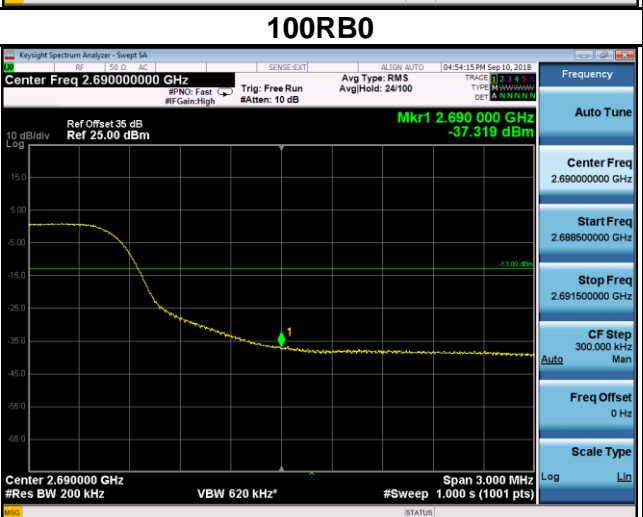

39725	41515
1RB0	1RB74

75RB0	75RB0
-------	-------

Band	LTE Band 41		
Channel Bandwidth (MHz)	15	Modulation	16QAM
	39725		41515

Channel Edge

Band	LTE Band 41		
Channel Bandwidth (MHz)	20	Modulation	QPSK
	39750		41490

Channel Edge

Band	LTE Band 41		
Channel Bandwidth (MHz)	20	Modulation	16QAM

39750	41490
1RB0	1RB99

Band	LTE Band 41		
Channel Bandwidth (MHz)	20	Modulation	16QAM
	39750		41490

Channel Edge

APPENDIX E SPURIOUS EMISSIONS AT ANTENNA TERMINALS