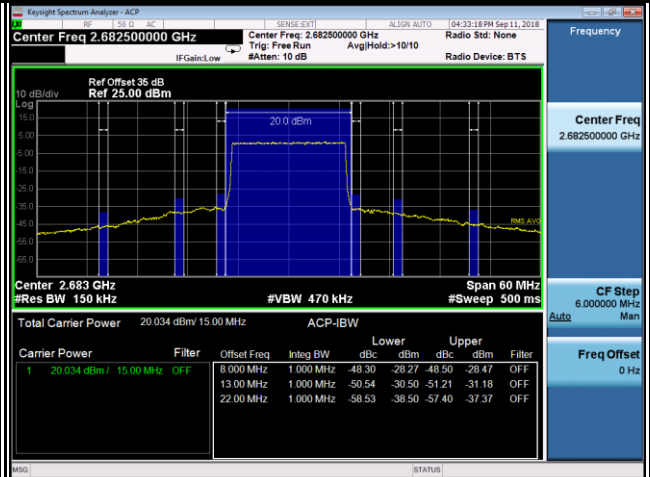

39725	41515
1RB0	1RB74

75RB0	75RB0
-------	-------

Band	LTE Band 41		
Channel Bandwidth (MHz)	15	Modulation	16QAM
	39725		41515

Channel Edge

Band	LTE Band 41		
Channel Bandwidth (MHz)	20	Modulation	QPSK
	39750		41490

Channel Edge

Band	LTE Band 41		
Channel Bandwidth (MHz)	20	Modulation	16QAM

39750	41490
1RB0	1RB99

Band	LTE Band 41		
Channel Bandwidth (MHz)	20	Modulation	16QAM
	39750		41490

Channel Edge

APPENDIX E SPURIOUS EMISSIONS AT ANTENNA TERMINALS