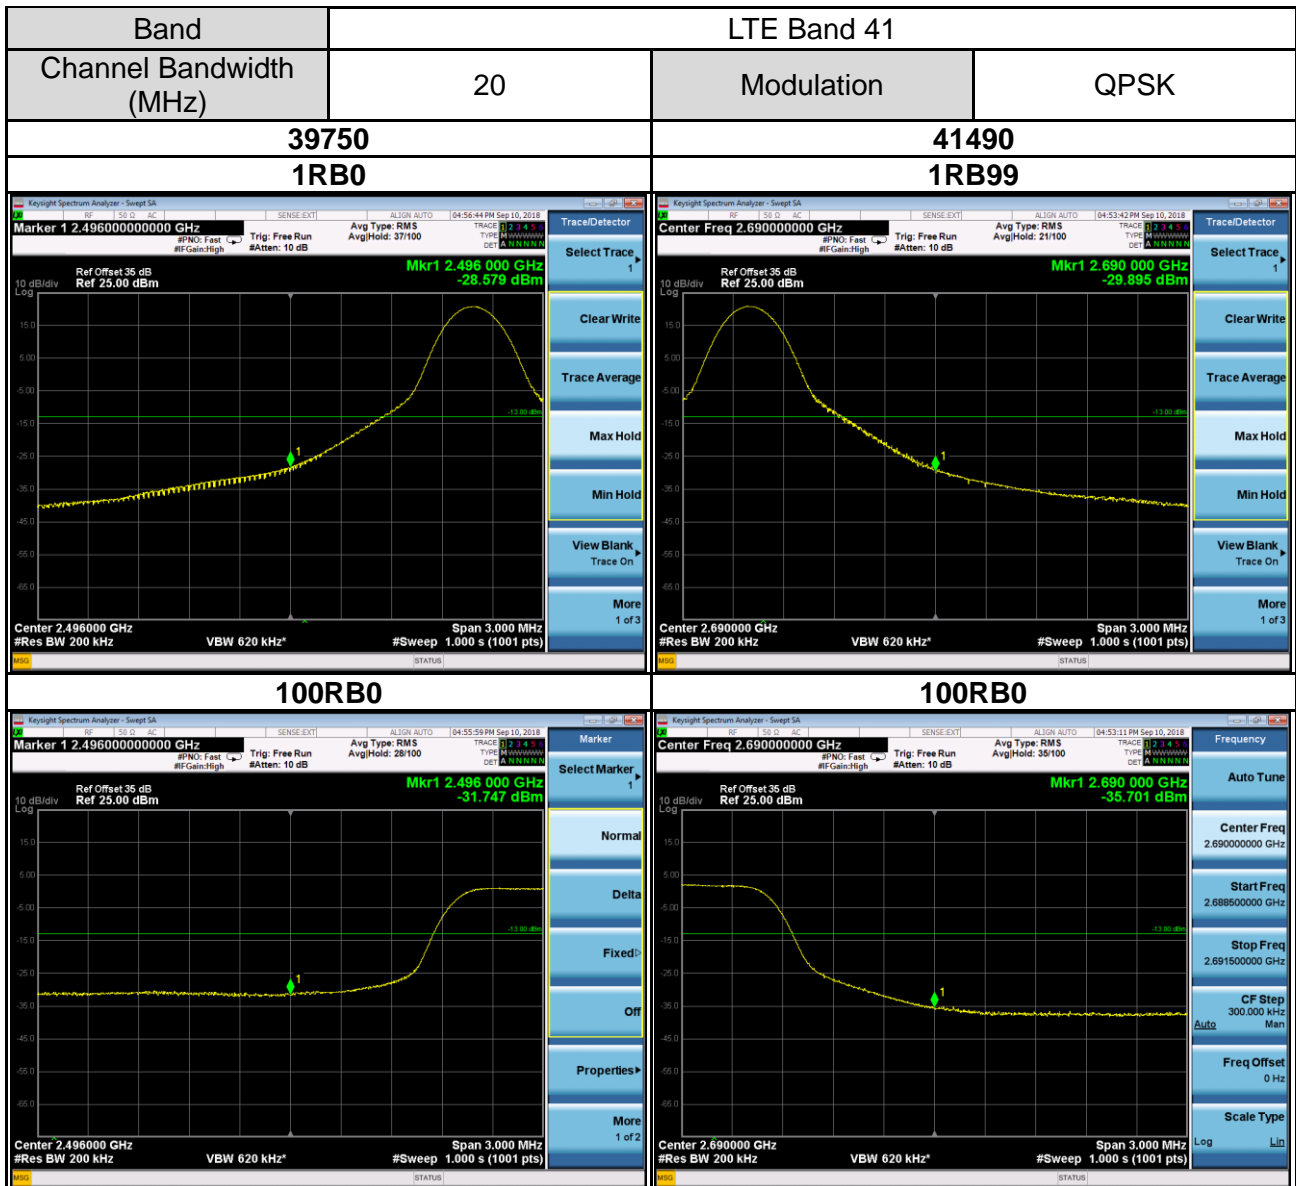

Band	LTE Band 41		
Channel Bandwidth (MHz)	10	Modulation	16QAM
	39700		41540

Channel Edge

Band	LTE Band 41		
Channel Bandwidth (MHz)	15	Modulation	QPSK
	39725		41515

Channel Edge

Band	LTE Band 41		
Channel Bandwidth (MHz)	15	Modulation	16QAM

39725	41515
1RB0	1RB74

75RB0	75RB0
-------	-------

Band	LTE Band 41		
Channel Bandwidth (MHz)	15	Modulation	16QAM
	39725		41515

Channel Edge

Band	LTE Band 41		
Channel Bandwidth (MHz)	20	Modulation	QPSK
	39750		41490

Channel Edge

Band	LTE Band 41		
Channel Bandwidth (MHz)	20	Modulation	16QAM

39750	41490
1RB0	1RB99

Band	LTE Band 41		
Channel Bandwidth (MHz)	20	Modulation	16QAM
	39750		41490

Channel Edge

APPENDIX E SPURIOUS EMISSIONS AT ANTENNA TERMINALS