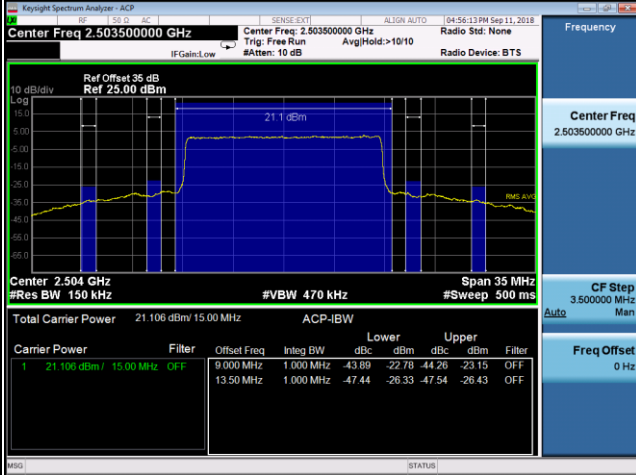

Band	LTE Band 41		
Channel Bandwidth (MHz)	10	Modulation	16QAM
	39700		41540

Channel Edge

Band	LTE Band 41		
Channel Bandwidth (MHz)	15	Modulation	QPSK
	39725		41515

Channel Edge

Band	LTE Band 41		
Channel Bandwidth (MHz)	15	Modulation	16QAM

39725	41515
1RB0	1RB74

75RB0	75RB0
-------	-------

Band	LTE Band 41		
Channel Bandwidth (MHz)	15	Modulation	16QAM
	39725		41515

Channel Edge

Band	LTE Band 41		
Channel Bandwidth (MHz)	20	Modulation	QPSK
	39750		41490