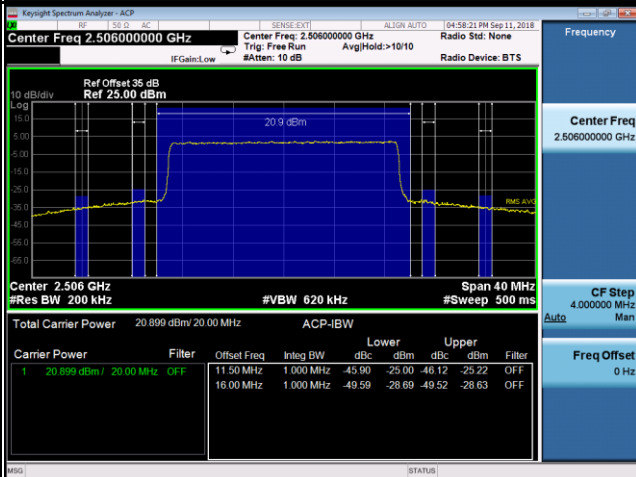

39725	41515
1RB0	1RB74

75RB0	75RB0
-------	-------

Band	LTE Band 41		
Channel Bandwidth (MHz)	15	Modulation	16QAM
	39725		41515

Channel Edge

Band	LTE Band 41		
Channel Bandwidth (MHz)	20	Modulation	QPSK
	39750		41490

Channel Edge

Band	LTE Band 41		
Channel Bandwidth (MHz)	20	Modulation	16QAM

39750	41490
1RB0	1RB99

Band	LTE Band 41		
Channel Bandwidth (MHz)	20	Modulation	16QAM
	39750		41490

Channel Edge

APPENDIX E SPURIOUS EMISSIONS AT ANTENNA TERMINALS