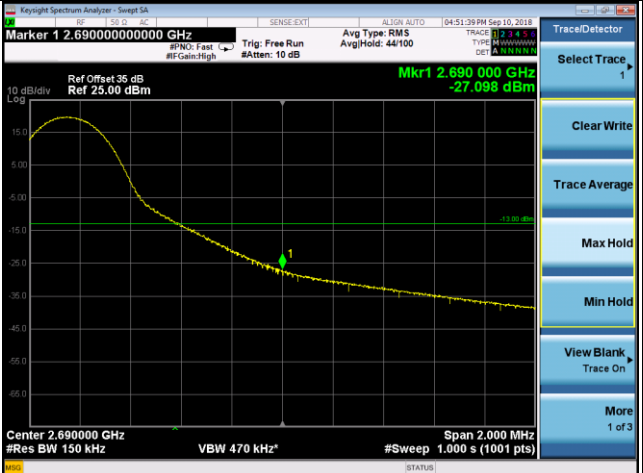

Band	LTE Band 41		
Channel Bandwidth (MHz)	10	Modulation	16QAM
	39700		41540

Channel Edge

Band	LTE Band 41		
Channel Bandwidth (MHz)	15	Modulation	QPSK
	39725		41515

Channel Edge

Band	LTE Band 41		
Channel Bandwidth (MHz)	15	Modulation	16QAM

39725	41515
1RB0	1RB74

75RB0	75RB0
-------	-------

Band	LTE Band 41		
Channel Bandwidth (MHz)	15	Modulation	16QAM
	39725		41515

Channel Edge

Band	LTE Band 41		
Channel Bandwidth (MHz)	20	Modulation	QPSK
	39750		41490