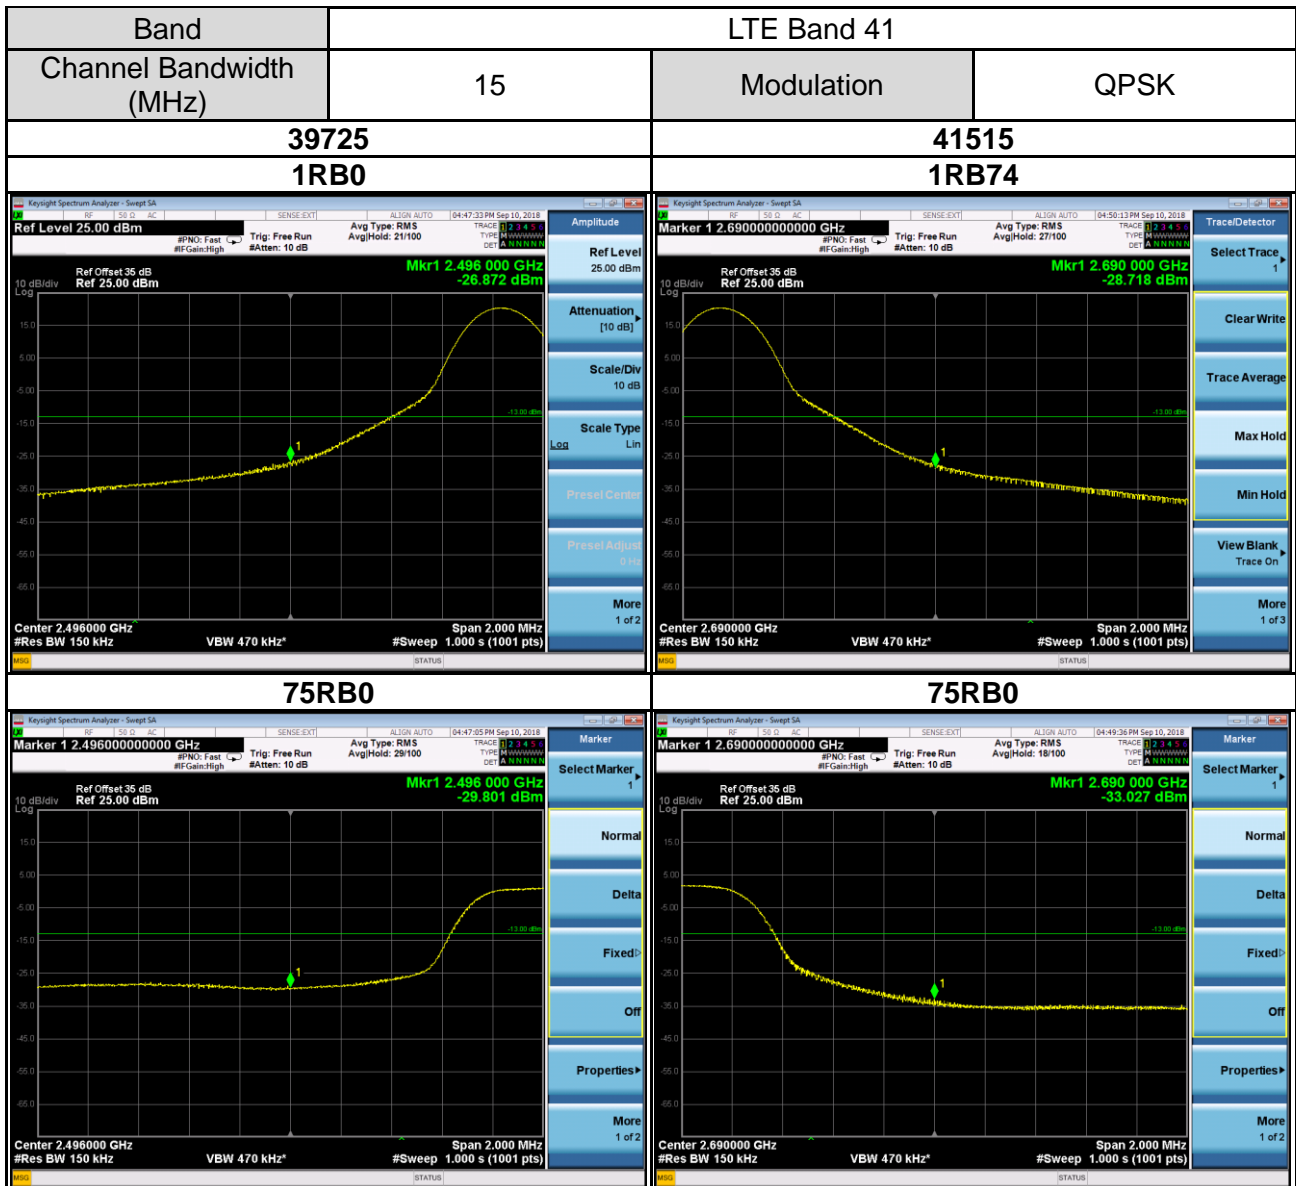

Band	LTE Band 41		
Channel Bandwidth (MHz)	10	Modulation	16QAM
	39700		41540

Channel Edge

Band	LTE Band 41		
Channel Bandwidth (MHz)	15	Modulation	QPSK
	39725		41515

Channel Edge

Band	LTE Band 41		
Channel Bandwidth (MHz)	15	Modulation	16QAM

39725	41515
1RB0	1RB74

75RB0	75RB0
-------	-------

Band	LTE Band 41		
Channel Bandwidth (MHz)	15	Modulation	16QAM
	39725		41515

Channel Edge

Band	LTE Band 41		
Channel Bandwidth (MHz)	20	Modulation	QPSK
	39750		41490

Channel Edge

Band	LTE Band 41		
Channel Bandwidth (MHz)	20	Modulation	16QAM

39750	41490
1RB0	1RB99

Band	LTE Band 41		
Channel Bandwidth (MHz)	20	Modulation	16QAM
	39750		41490

Channel Edge

APPENDIX E SPURIOUS EMISSIONS AT ANTENNA TERMINALS