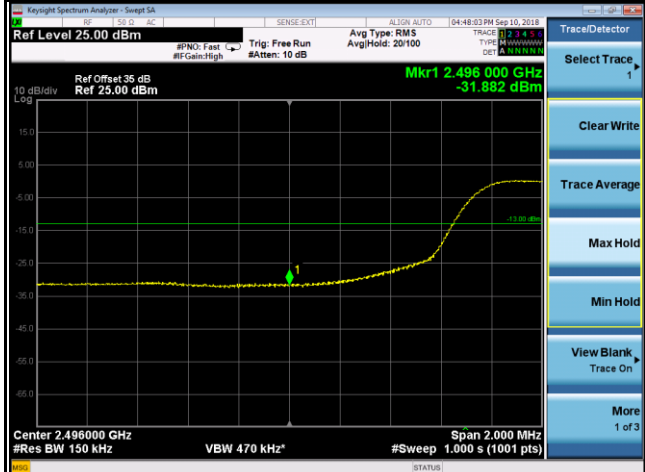

Band	LTE Band 41		
Channel Bandwidth (MHz)	10	Modulation	16QAM
	39700		41540

Channel Edge

Band	LTE Band 41		
Channel Bandwidth (MHz)	15	Modulation	QPSK
	39725		41515

Channel Edge

Band	LTE Band 41		
Channel Bandwidth (MHz)	15	Modulation	16QAM

39725	41515
1RB0	1RB74

75RB0	75RB0
-------	-------

Band	LTE Band 41		
Channel Bandwidth (MHz)	15	Modulation	16QAM
	39725		41515

Channel Edge

Band	LTE Band 41		
Channel Bandwidth (MHz)	20	Modulation	QPSK
	39750		41490