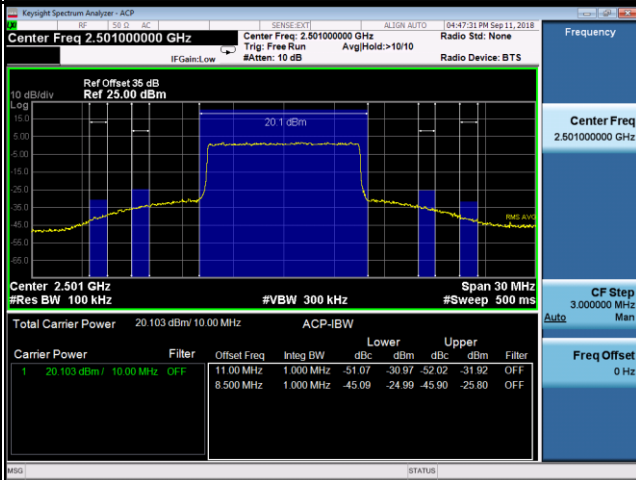

Band	LTE Band 41		
Channel Bandwidth (MHz)	10	Modulation	16QAM
	39700		41540

Channel Edge

Band	LTE Band 41		
Channel Bandwidth (MHz)	15	Modulation	QPSK
	39725		41515

Channel Edge

Band	LTE Band 41		
Channel Bandwidth (MHz)	15	Modulation	16QAM

39725	41515
1RB0	1RB74

75RB0	75RB0
-------	-------

Band	LTE Band 41		
Channel Bandwidth (MHz)	15	Modulation	16QAM
	39725		41515

Channel Edge

Band	LTE Band 41		
Channel Bandwidth (MHz)	20	Modulation	QPSK
	39750		41490