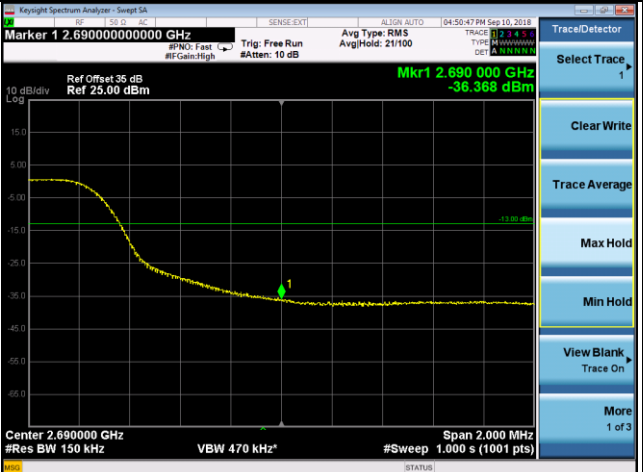

Band	LTE Band 41		
Channel Bandwidth (MHz)	10	Modulation	16QAM
	39700		41540

Channel Edge

Band	LTE Band 41		
Channel Bandwidth (MHz)	15	Modulation	QPSK
	39725		41515

Channel Edge

Band	LTE Band 41		
Channel Bandwidth (MHz)	15	Modulation	16QAM

39725	41515
1RB0	1RB74

75RB0	75RB0
-------	-------

Band	LTE Band 41		
Channel Bandwidth (MHz)	15	Modulation	16QAM
	39725		41515

Channel Edge

Band	LTE Band 41		
Channel Bandwidth (MHz)	20	Modulation	QPSK
	39750		41490