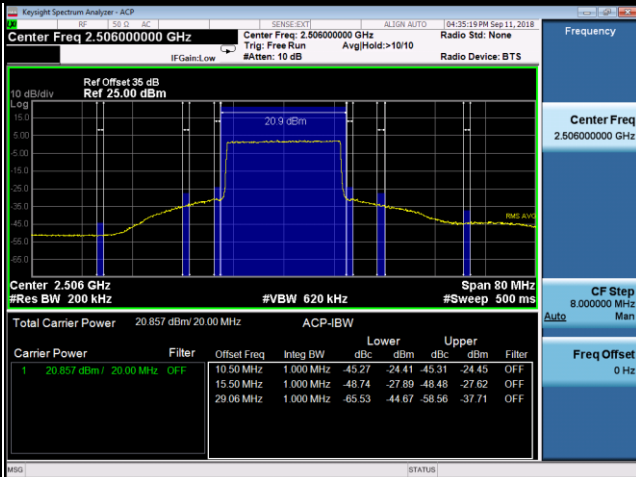

39725	41515
1RB0	1RB74

75RB0	75RB0
-------	-------

Band	LTE Band 41		
Channel Bandwidth (MHz)	15	Modulation	16QAM
	39725		41515

Channel Edge

Band	LTE Band 41		
Channel Bandwidth (MHz)	20	Modulation	QPSK
	39750		41490

Channel Edge

Band	LTE Band 41		
Channel Bandwidth (MHz)	20	Modulation	16QAM

39750	41490
1RB0	1RB99

Band	LTE Band 41		
Channel Bandwidth (MHz)	20	Modulation	16QAM
	39750		41490

Channel Edge

APPENDIX E SPURIOUS EMISSIONS AT ANTENNA TERMINALS