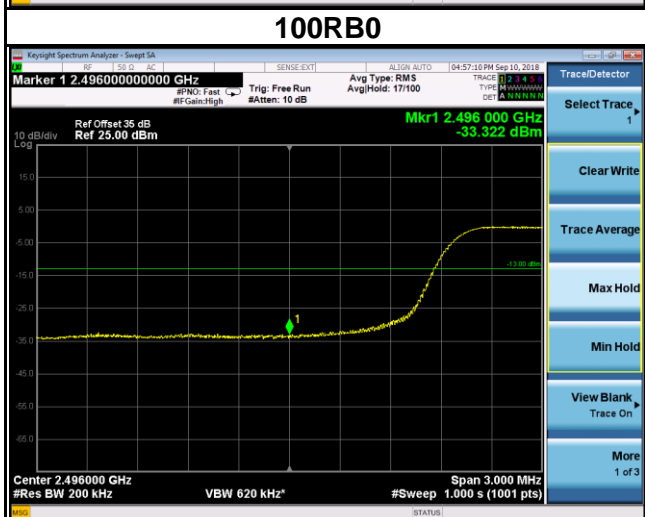

39725	41515
1RB0	1RB74

75RB0	75RB0
-------	-------

Band	LTE Band 41		
Channel Bandwidth (MHz)	15	Modulation	16QAM
	39725		41515

Channel Edge

Band	LTE Band 41		
Channel Bandwidth (MHz)	20	Modulation	QPSK
	39750		41490

Channel Edge

Band	LTE Band 41		
Channel Bandwidth (MHz)	20	Modulation	16QAM

39750	41490
1RB0	1RB99

Band	LTE Band 41		
Channel Bandwidth (MHz)	20	Modulation	16QAM
	39750		41490

Channel Edge

APPENDIX E SPURIOUS EMISSIONS AT ANTENNA TERMINALS