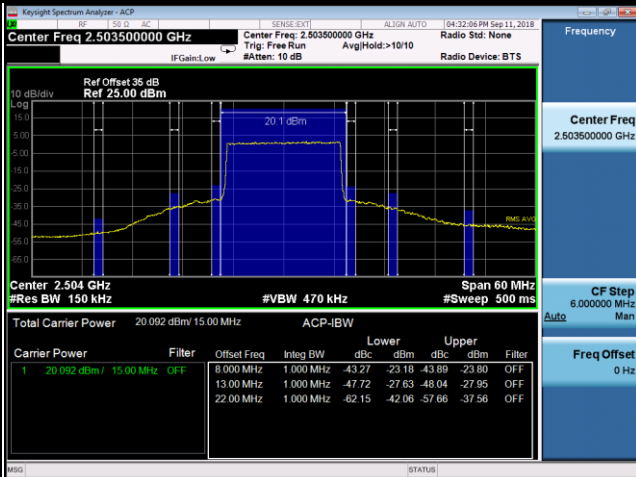

39725	41515
1RB0	1RB74

75RB0	75RB0
-------	-------

Band	LTE Band 41		
Channel Bandwidth (MHz)	15	Modulation	16QAM
	39725		41515

Channel Edge

Band	LTE Band 41		
Channel Bandwidth (MHz)	20	Modulation	QPSK
	39750		41490

Channel Edge

Band	LTE Band 41		
Channel Bandwidth (MHz)	20	Modulation	16QAM

39750	41490
1RB0	1RB99

Band	LTE Band 41		
Channel Bandwidth (MHz)	20	Modulation	16QAM
	39750		41490

Channel Edge

APPENDIX E SPURIOUS EMISSIONS AT ANTENNA TERMINALS