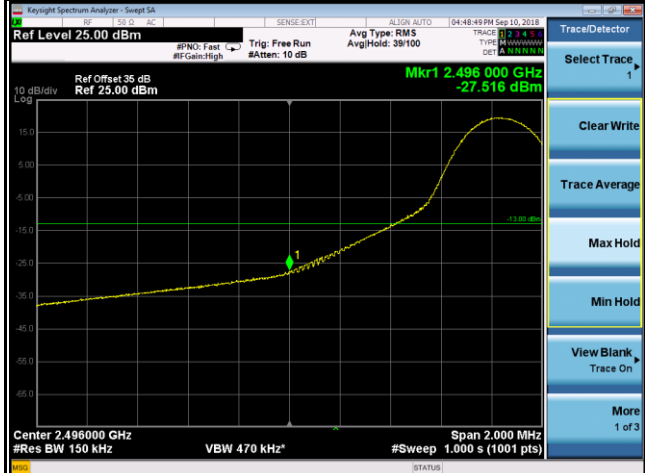

Band	LTE Band 41		
Channel Bandwidth (MHz)	10	Modulation	16QAM
	39700		41540

Channel Edge

Band	LTE Band 41		
Channel Bandwidth (MHz)	15	Modulation	QPSK
	39725		41515

Channel Edge

Band	LTE Band 41		
Channel Bandwidth (MHz)	15	Modulation	16QAM

39725	41515
1RB0	1RB74

75RB0	75RB0
-------	-------

Band	LTE Band 41		
Channel Bandwidth (MHz)	15	Modulation	16QAM
	39725		41515

Channel Edge

Band	LTE Band 41		
Channel Bandwidth (MHz)	20	Modulation	QPSK
	39750		41490