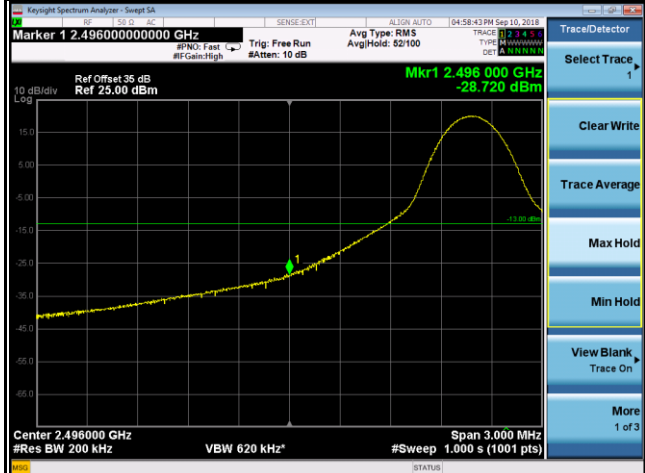

39725	41515
1RB0	1RB74

75RB0	75RB0
-------	-------

Band	LTE Band 41		
Channel Bandwidth (MHz)	15	Modulation	16QAM
	39725		41515

Channel Edge

Band	LTE Band 41		
Channel Bandwidth (MHz)	20	Modulation	QPSK
	39750		41490

Channel Edge

Band	LTE Band 41		
Channel Bandwidth (MHz)	20	Modulation	16QAM

39750	41490
1RB0	1RB99

Band	LTE Band 41		
Channel Bandwidth (MHz)	20	Modulation	16QAM
	39750		41490

Channel Edge

APPENDIX E SPURIOUS EMISSIONS AT ANTENNA TERMINALS