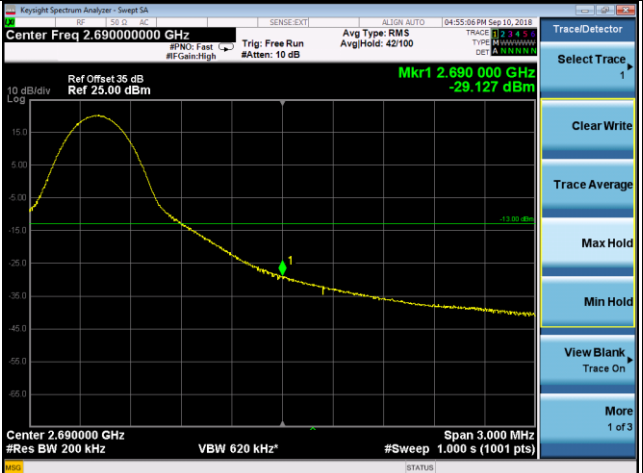

39725	41515
1RB0	1RB74

75RB0	75RB0
-------	-------

Band	LTE Band 41		
Channel Bandwidth (MHz)	15	Modulation	16QAM
	39725		41515

Channel Edge

Band	LTE Band 41		
Channel Bandwidth (MHz)	20	Modulation	QPSK
	39750		41490

Channel Edge

Band	LTE Band 41		
Channel Bandwidth (MHz)	20	Modulation	16QAM

39750	41490
1RB0	1RB99

Band	LTE Band 41		
Channel Bandwidth (MHz)	20	Modulation	16QAM
	39750		41490

Channel Edge

APPENDIX E SPURIOUS EMISSIONS AT ANTENNA TERMINALS