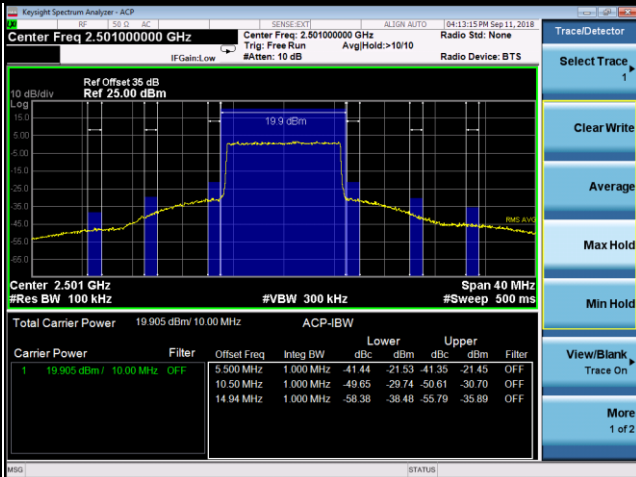

Band	LTE Band 41		
Channel Bandwidth (MHz)	10	Modulation	16QAM
	39700		41540

Channel Edge

Band	LTE Band 41		
Channel Bandwidth (MHz)	15	Modulation	QPSK
	39725		41515

Channel Edge

Band	LTE Band 41		
Channel Bandwidth (MHz)	15	Modulation	16QAM

39725	41515
1RB0	1RB74

75RB0	75RB0
-------	-------

Band	LTE Band 41		
Channel Bandwidth (MHz)	15	Modulation	16QAM
	39725		41515

Channel Edge

Band	LTE Band 41		
Channel Bandwidth (MHz)	20	Modulation	QPSK
	39750		41490