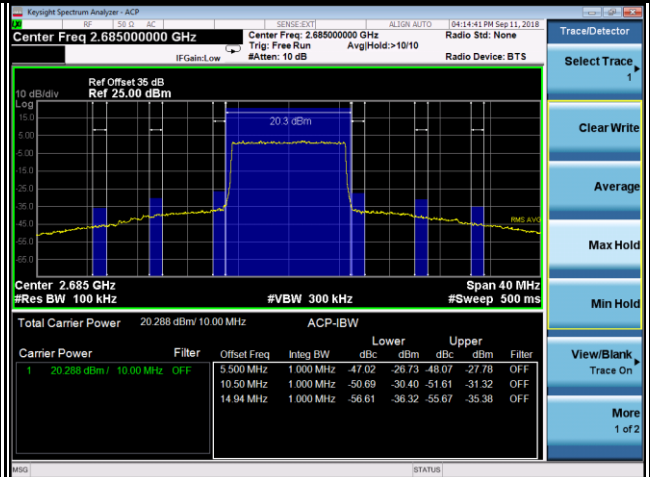

Band	LTE Band 41		
Channel Bandwidth (MHz)	10	Modulation	16QAM
	39700		41540

Channel Edge

Band	LTE Band 41		
Channel Bandwidth (MHz)	15	Modulation	QPSK
	39725		41515

Channel Edge

Band	LTE Band 41		
Channel Bandwidth (MHz)	15	Modulation	16QAM

39725	41515
1RB0	1RB74

75RB0	75RB0
-------	-------

Band	LTE Band 41		
Channel Bandwidth (MHz)	15	Modulation	16QAM
	39725		41515

Channel Edge

Band	LTE Band 41		
Channel Bandwidth (MHz)	20	Modulation	QPSK
	39750		41490