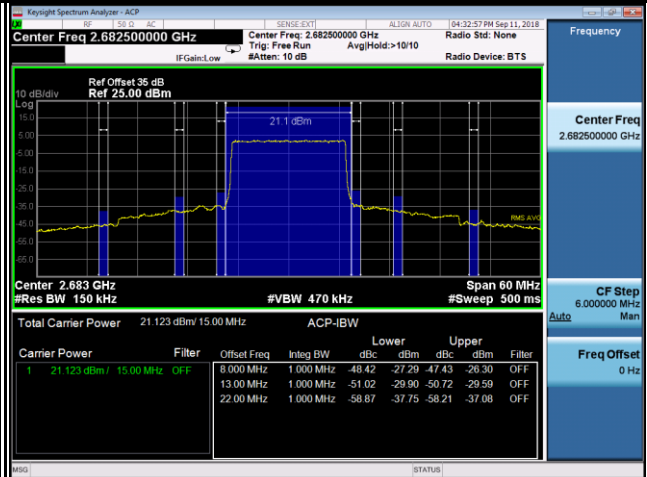

Band	LTE Band 41		
Channel Bandwidth (MHz)	10	Modulation	16QAM
	39700		41540

Channel Edge

Band	LTE Band 41		
Channel Bandwidth (MHz)	15	Modulation	QPSK
	39725		41515

Channel Edge

Band	LTE Band 41		
Channel Bandwidth (MHz)	15	Modulation	16QAM

39725	41515
1RB0	1RB74

75RB0	75RB0
-------	-------

Band	LTE Band 41		
Channel Bandwidth (MHz)	15	Modulation	16QAM
	39725		41515

Channel Edge

Band	LTE Band 41		
Channel Bandwidth (MHz)	20	Modulation	QPSK
	39750		41490