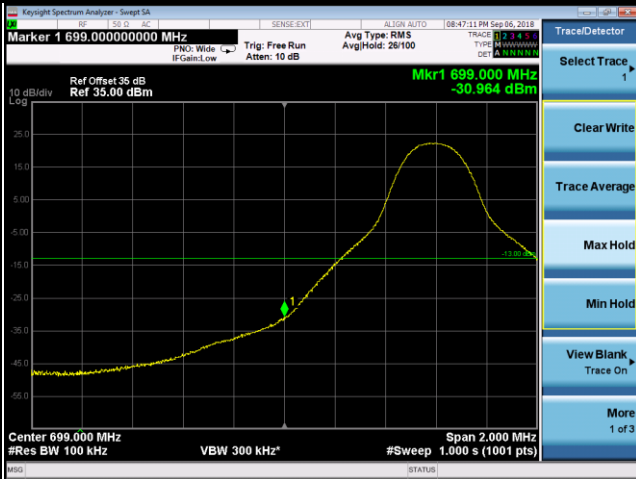

Band	LTE Band 13		
Channel Bandwidth (MHz)	10	Modulation	QPSK

23230

1RB0