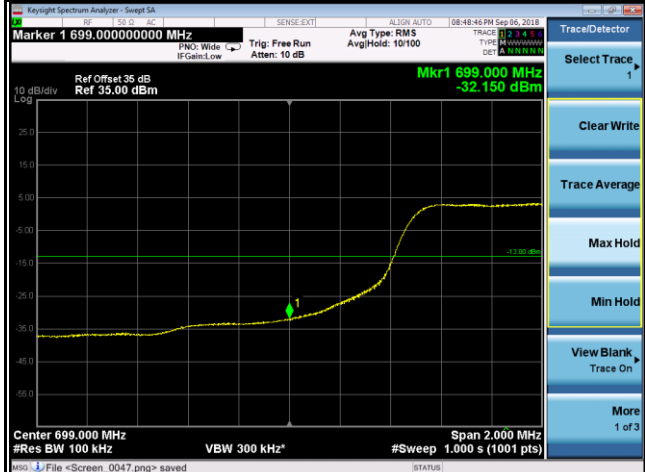

Band	LTE Band 12		
Channel Bandwidth (MHz)	10	Modulation	QPSK

23060	23130
1RB0	1RB49

50RB0

50RB0

Band	LTE Band 12		
Channel Bandwidth (MHz)	10	Modulation	16QAM

23060	23130
1RB0	1RB49

50RB0

50RB0

Band	LTE Band 13		
Channel Bandwidth (MHz)	5	Modulation	QPSK

23205	23255
1RB0	1RB24

25RB0	25RB0
-------	-------

Band	LTE Band 13		
Channel Bandwidth (MHz)	5	Modulation	16QAM

23205	23255
1RB0	1RB24

25RB0	25RB0
-------	-------