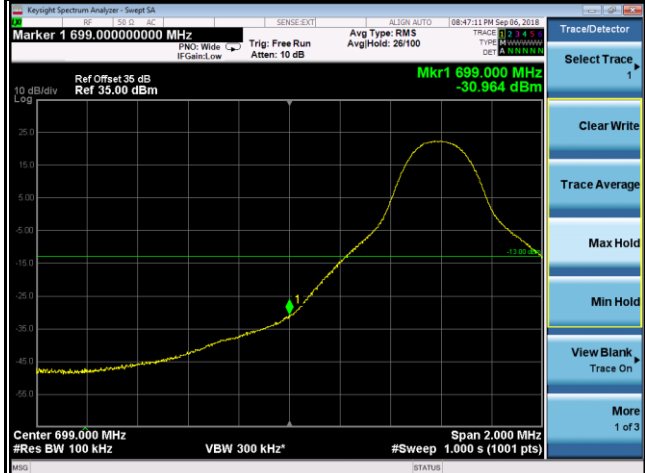

Band	LTE Band 12		
Channel Bandwidth (MHz)	10	Modulation	QPSK

23060	23130
1RB0	1RB49

50RB0

50RB0

Band	LTE Band 12		
Channel Bandwidth (MHz)	10	Modulation	16QAM

23060	23130
1RB0	1RB49

50RB0

50RB0

Band	LTE Band 13		
Channel Bandwidth (MHz)	5	Modulation	QPSK

23205	23255
1RB0	1RB24

25RB0	25RB0
-------	-------

Band	LTE Band 13		
Channel Bandwidth (MHz)	5	Modulation	16QAM

23205	23255
1RB0	1RB24

25RB0	25RB0
-------	-------