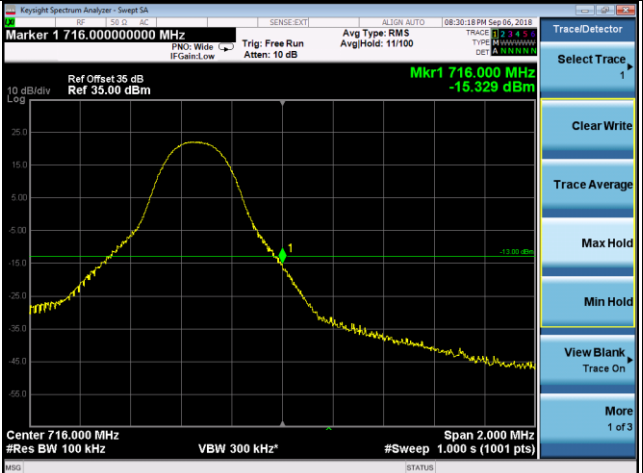

Band	LTE Band 12		
Channel Bandwidth (MHz)	10	Modulation	QPSK

23060	23130
1RB0	1RB49

50RB0

50RB0

Band	LTE Band 12		
Channel Bandwidth (MHz)	10	Modulation	16QAM

23060	23130
1RB0	1RB49

50RB0

50RB0

Band	LTE Band 13		
Channel Bandwidth (MHz)	5	Modulation	QPSK

23205	23255
1RB0	1RB24

25RB0	25RB0
-------	-------

Band	LTE Band 13		
Channel Bandwidth (MHz)	5	Modulation	16QAM

23205	23255
1RB0	1RB24

25RB0	25RB0
-------	-------