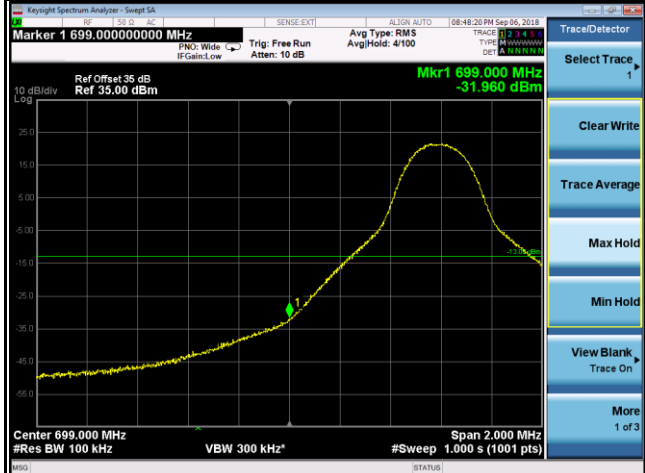

Band	LTE Band 12		
Channel Bandwidth (MHz)	10	Modulation	QPSK

23060	23130
1RB0	1RB49

50RB0

50RB0

Band	LTE Band 12		
Channel Bandwidth (MHz)	10	Modulation	16QAM

23060	23130
1RB0	1RB49

50RB0

50RB0

Band	LTE Band 13		
Channel Bandwidth (MHz)	5	Modulation	QPSK

23205	23255
1RB0	1RB24

25RB0	25RB0
-------	-------

Band	LTE Band 13		
Channel Bandwidth (MHz)	5	Modulation	16QAM

23205	23255
1RB0	1RB24

25RB0	25RB0
-------	-------