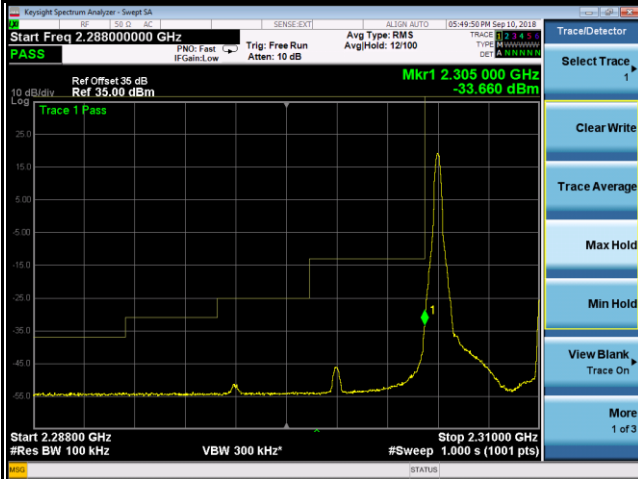

1RB0

1RB49

50RB0

50RB0

Band	LTE Band 30		
Channel Bandwidth (MHz)	10	Modulation	16QAM

27710

1RB0

1RB49