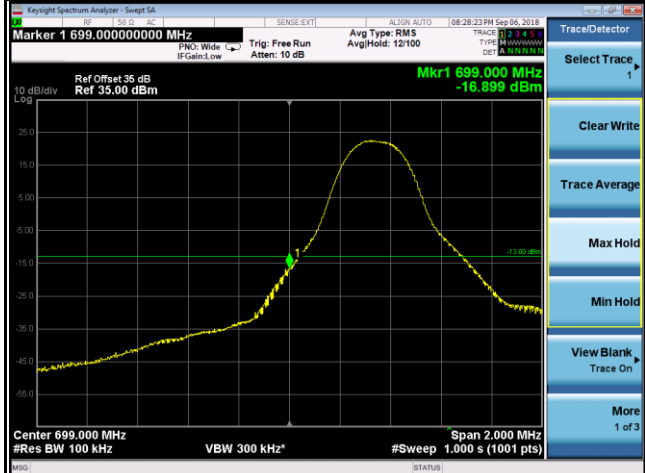

Band	LTE Band 12		
Channel Bandwidth (MHz)	10	Modulation	QPSK

23060	23130
1RB0	1RB49

50RB0

50RB0

Band	LTE Band 12		
Channel Bandwidth (MHz)	10	Modulation	16QAM

23060	23130
1RB0	1RB49

50RB0

50RB0

Band	LTE Band 13		
Channel Bandwidth (MHz)	5	Modulation	QPSK

23205	23255
1RB0	1RB24

25RB0	25RB0
-------	-------

Band	LTE Band 13		
Channel Bandwidth (MHz)	5	Modulation	16QAM

23205	23255
1RB0	1RB24

25RB0	25RB0
-------	-------