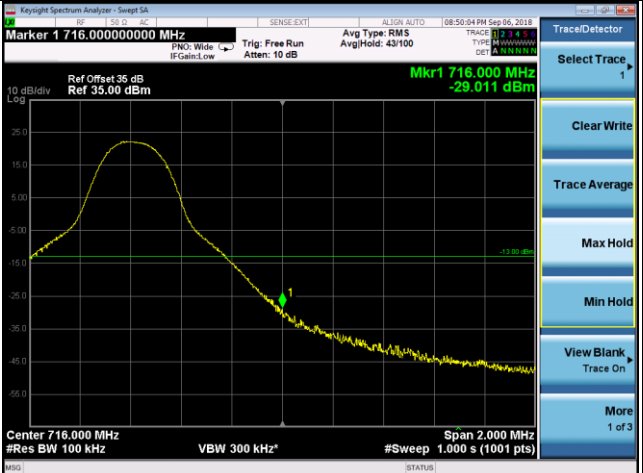

Band	LTE Band 12		
Channel Bandwidth (MHz)	10	Modulation	QPSK

23060	23130
1RB0	1RB49

50RB0

50RB0

Band	LTE Band 12		
Channel Bandwidth (MHz)	10	Modulation	16QAM

23060	23130
1RB0	1RB49

50RB0

50RB0

Band	LTE Band 13		
Channel Bandwidth (MHz)	5	Modulation	QPSK

23205	23255
1RB0	1RB24

25RB0	25RB0
-------	-------

Band	LTE Band 13		
Channel Bandwidth (MHz)	5	Modulation	16QAM

23205	23255
1RB0	1RB24

25RB0	25RB0
-------	-------