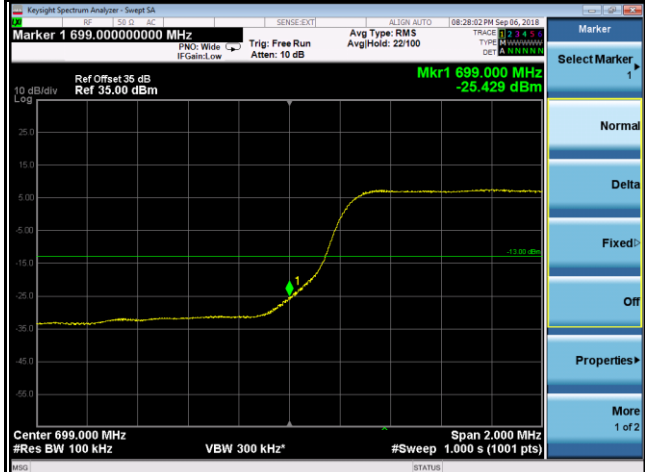

Band	LTE Band 12		
Channel Bandwidth (MHz)	10	Modulation	QPSK

23060	23130
1RB0	1RB49

50RB0

50RB0

Band	LTE Band 12		
Channel Bandwidth (MHz)	10	Modulation	16QAM

23060	23130
1RB0	1RB49

50RB0

50RB0

Band	LTE Band 13		
Channel Bandwidth (MHz)	5	Modulation	QPSK

23205	23255
1RB0	1RB24

25RB0	25RB0
-------	-------

Band	LTE Band 13		
Channel Bandwidth (MHz)	5	Modulation	16QAM

23205	23255
1RB0	1RB24

25RB0	25RB0
-------	-------