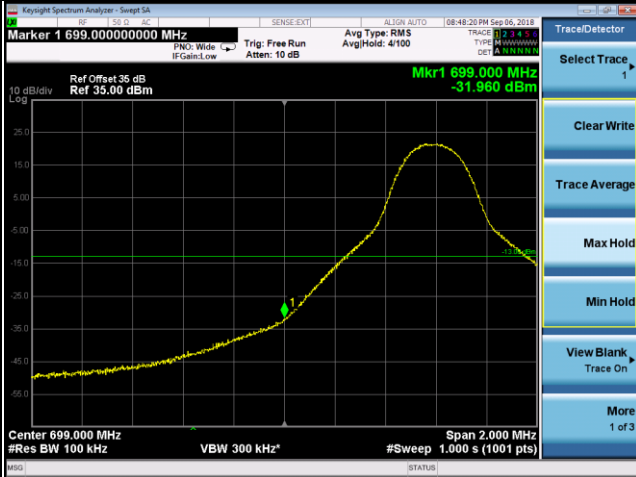

Band	LTE Band 13		
Channel Bandwidth (MHz)	10	Modulation	QPSK

23230

1RB0

1RB49

50RB0

50RB0

Band	LTE Band 13		
Channel Bandwidth (MHz)	10	Modulation	16QAM

23230

1RB0

1RB49

50RB0

50RB0

Band	LTE Band 30		
Channel Bandwidth (MHz)	10	Modulation	16QAM

27710

1RB0

1RB49