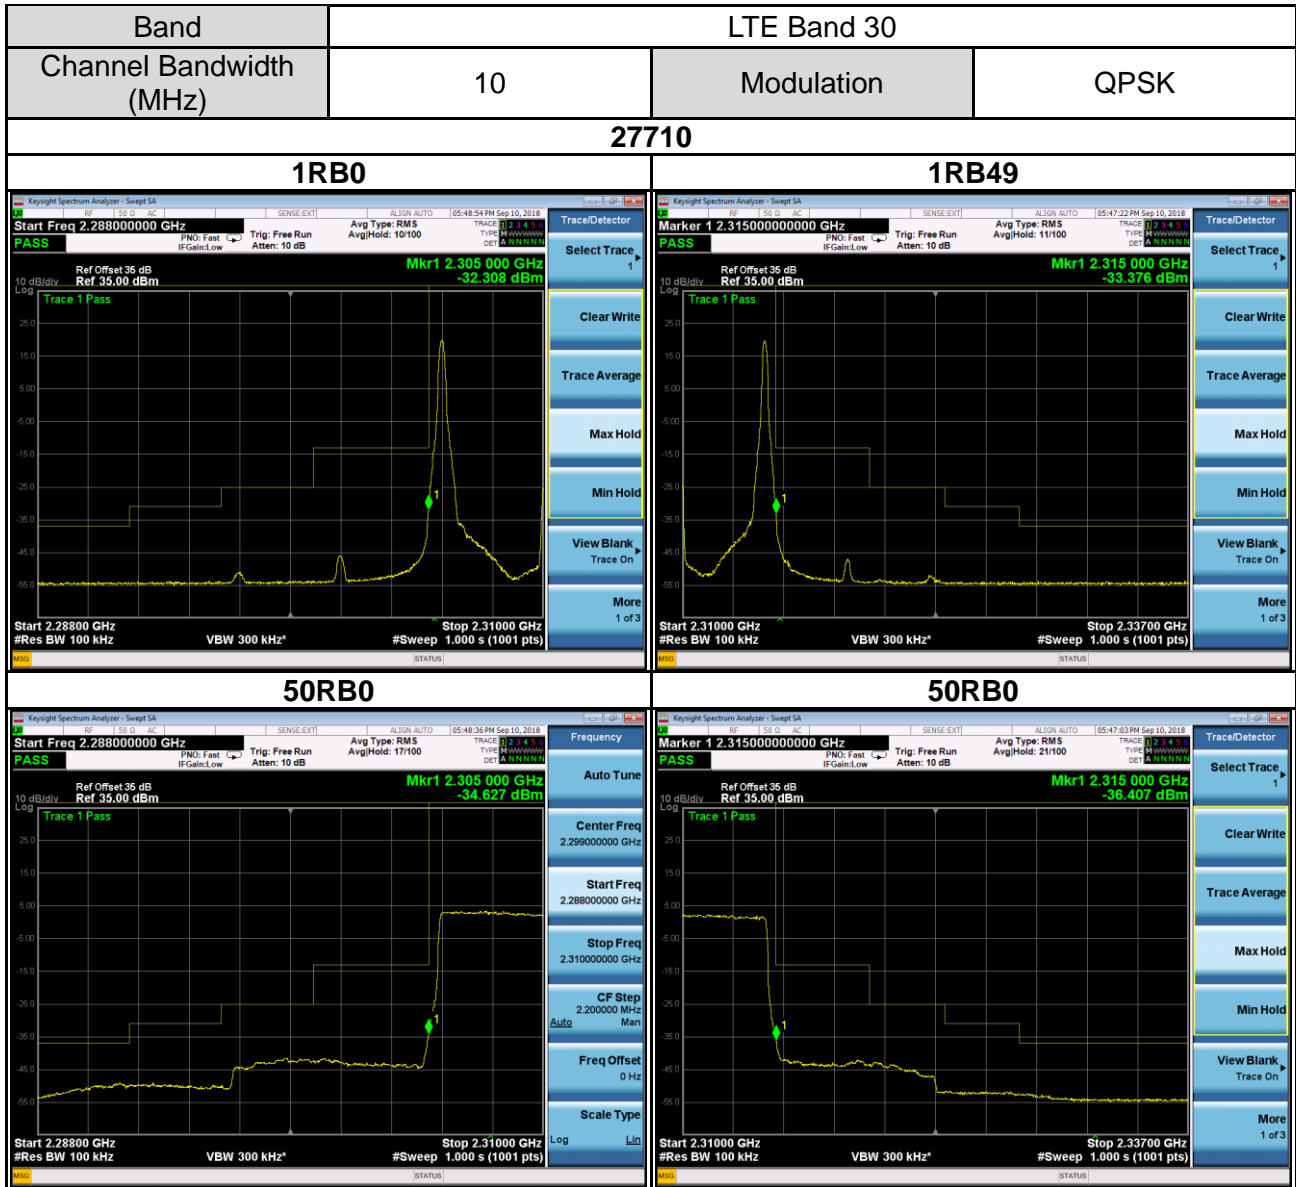

Band	LTE Band 13		
Channel Bandwidth (MHz)	10	Modulation	QPSK

23230

1RB0

1RB49

50RB0

50RB0

Band	LTE Band 13		
Channel Bandwidth (MHz)	10	Modulation	16QAM

23230

1RB0

1RB49

50RB0

50RB0

Band	LTE Band 30		
Channel Bandwidth (MHz)	10	Modulation	16QAM

27710

1RB0

1RB49

50RB0

50RB0

Band	LTE Band 41		
Channel Bandwidth (MHz)	5	Modulation	QPSK
	39675		41565

Channel Edge

Band	LTE Band 41		
Channel Bandwidth (MHz)	5	Modulation	16QAM
	39675		41565

Channel Edge

Band	LTE Band 41		
Channel Bandwidth (MHz)	10	Modulation	QPSK
	39700		41540

Channel Edge