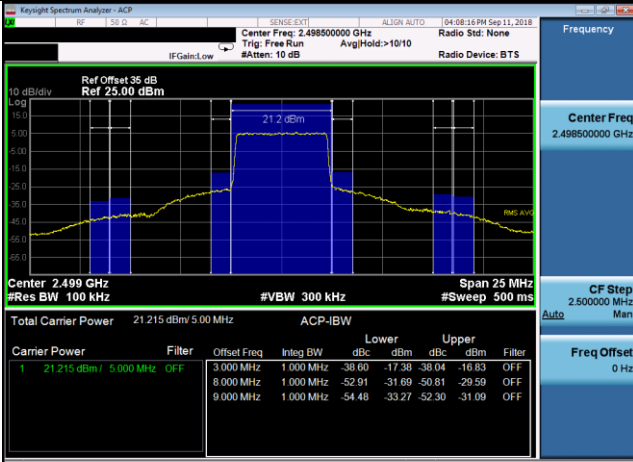

50RB0

50RB0

Band	LTE Band 41		
Channel Bandwidth (MHz)	5	Modulation	QPSK
	39675		41565

Channel Edge

Band	LTE Band 41		
Channel Bandwidth (MHz)	5	Modulation	16QAM
	39675		41565

Channel Edge

Band	LTE Band 41		
Channel Bandwidth (MHz)	10	Modulation	QPSK
	39700		41540

Channel Edge