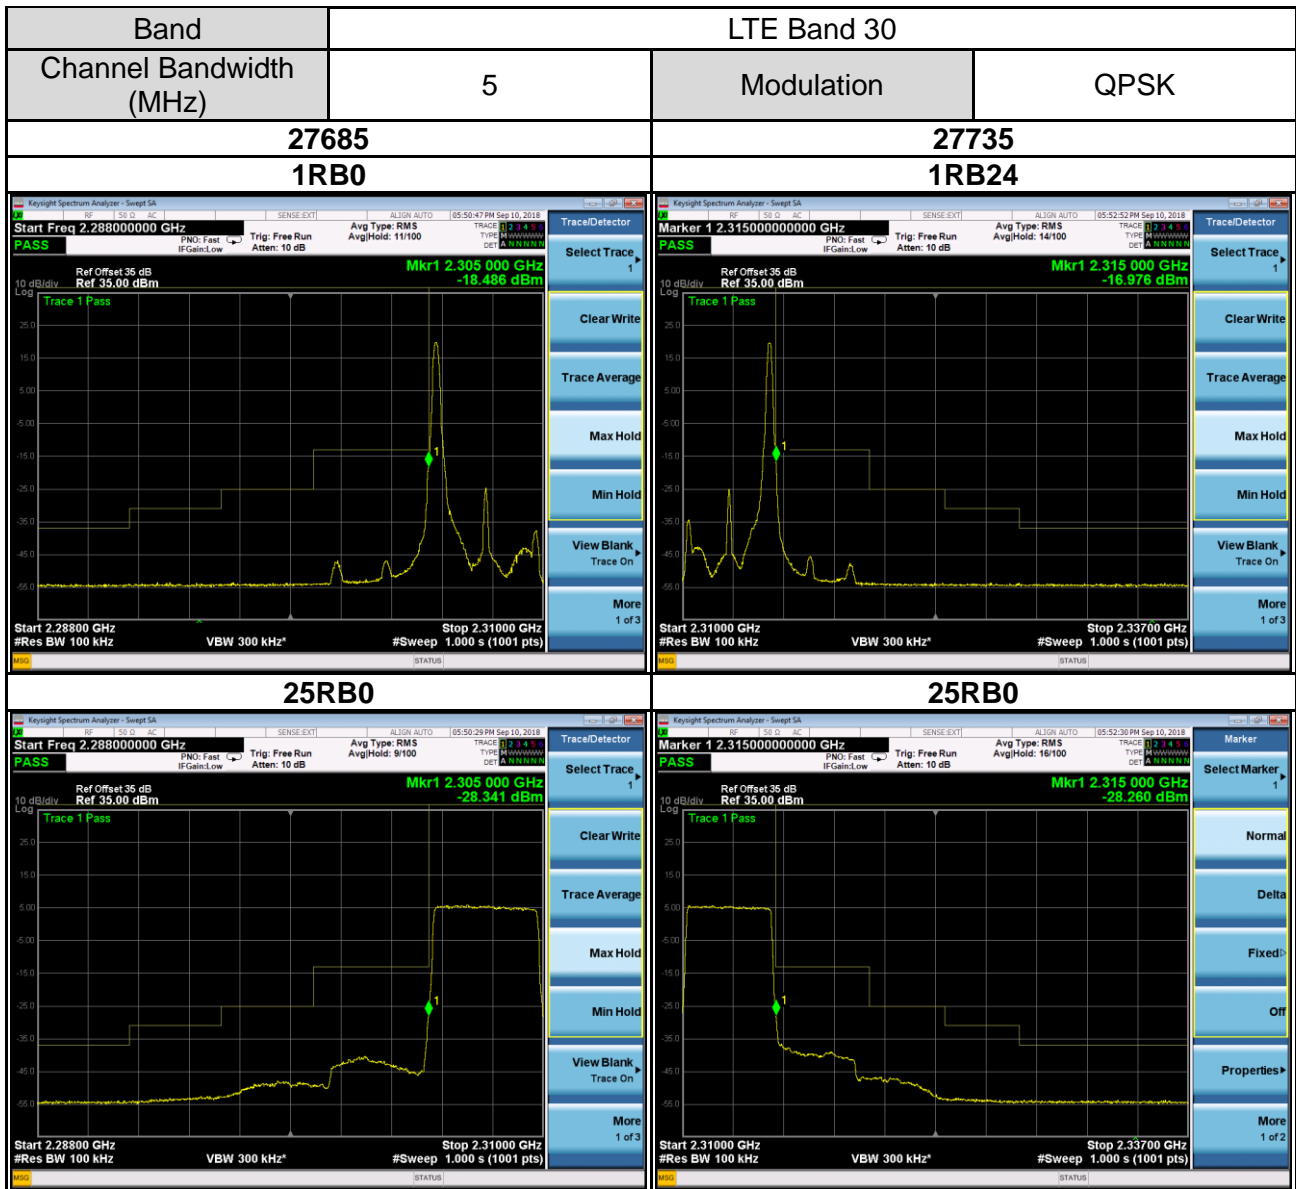

Band	LTE Band 13		
Channel Bandwidth (MHz)	10	Modulation	QPSK

23230

1RB0

1RB49

50RB0

50RB0

Band	LTE Band 13		
Channel Bandwidth (MHz)	10	Modulation	16QAM

23230

1RB0

1RB49

50RB0

50RB0

Band	LTE Band 30		
Channel Bandwidth (MHz)	10	Modulation	16QAM

27710

1RB0

1RB49

50RB0

50RB0

Band	LTE Band 41		
Channel Bandwidth (MHz)	5	Modulation	QPSK
	39675		41565

Channel Edge

Band	LTE Band 41		
Channel Bandwidth (MHz)	5	Modulation	16QAM
	39675		41565

Channel Edge

Band	LTE Band 41		
Channel Bandwidth (MHz)	10	Modulation	QPSK
	39700		41540

Channel Edge