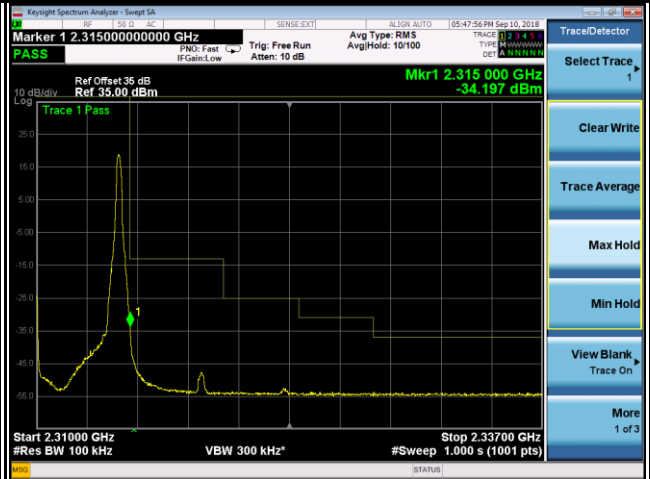

1RB0

1RB49

50RB0

50RB0

Band	LTE Band 30		
Channel Bandwidth (MHz)	10	Modulation	16QAM

27710

1RB0

1RB49

50RB0

50RB0

Band	LTE Band 41		
Channel Bandwidth (MHz)	5	Modulation	QPSK
	39675		41565

Channel Edge

Band	LTE Band 41		
Channel Bandwidth (MHz)	5	Modulation	16QAM
	39675		41565

Channel Edge

Band	LTE Band 41		
Channel Bandwidth (MHz)	10	Modulation	QPSK
	39700		41540