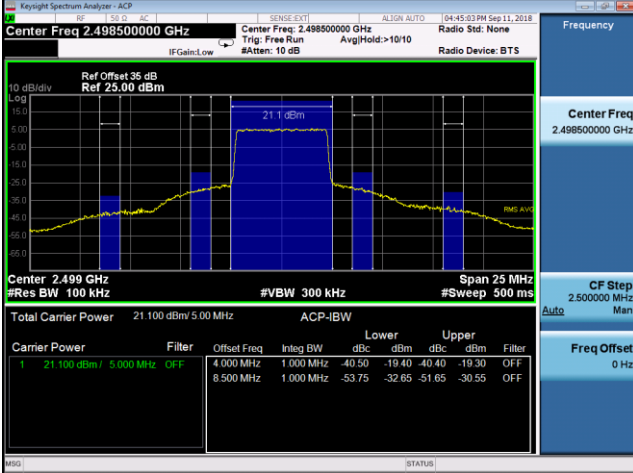

50RB0

50RB0

Band	LTE Band 41		
Channel Bandwidth (MHz)	5	Modulation	QPSK
	39675		41565

Channel Edge

Band	LTE Band 41		
Channel Bandwidth (MHz)	5	Modulation	16QAM
	39675		41565

Channel Edge

Band	LTE Band 41		
Channel Bandwidth (MHz)	10	Modulation	QPSK
	39700		41540

Channel Edge