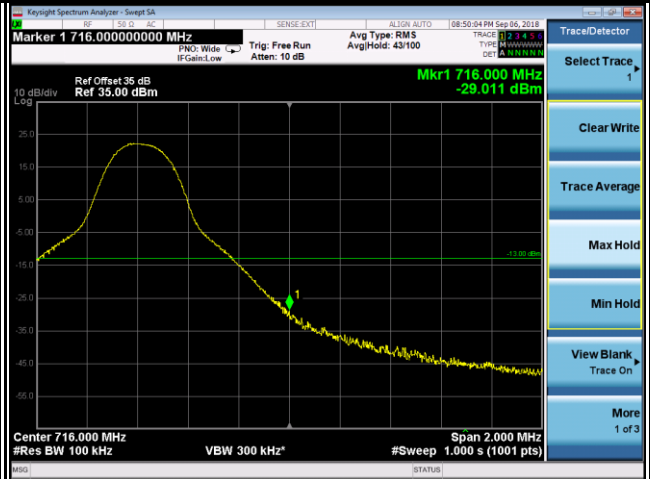

Band	LTE Band 13		
Channel Bandwidth (MHz)	10	Modulation	QPSK

23230

1RB0

1RB49

50RB0

50RB0