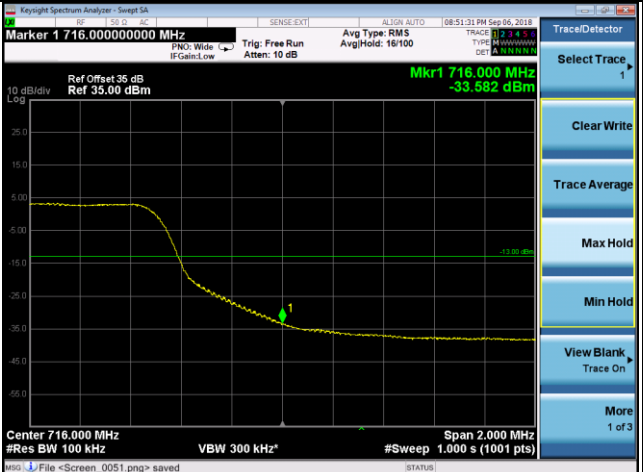

Band	LTE Band 12		
Channel Bandwidth (MHz)	10	Modulation	QPSK

23060	23130
1RB0	1RB49

50RB0

50RB0

Band	LTE Band 12		
Channel Bandwidth (MHz)	10	Modulation	16QAM

23060	23130
1RB0	1RB49

50RB0

50RB0

Band	LTE Band 13		
Channel Bandwidth (MHz)	5	Modulation	QPSK

23205	23255
1RB0	1RB24

25RB0	25RB0
-------	-------

Band	LTE Band 13		
Channel Bandwidth (MHz)	5	Modulation	16QAM

23205	23255
1RB0	1RB24

25RB0	25RB0
-------	-------