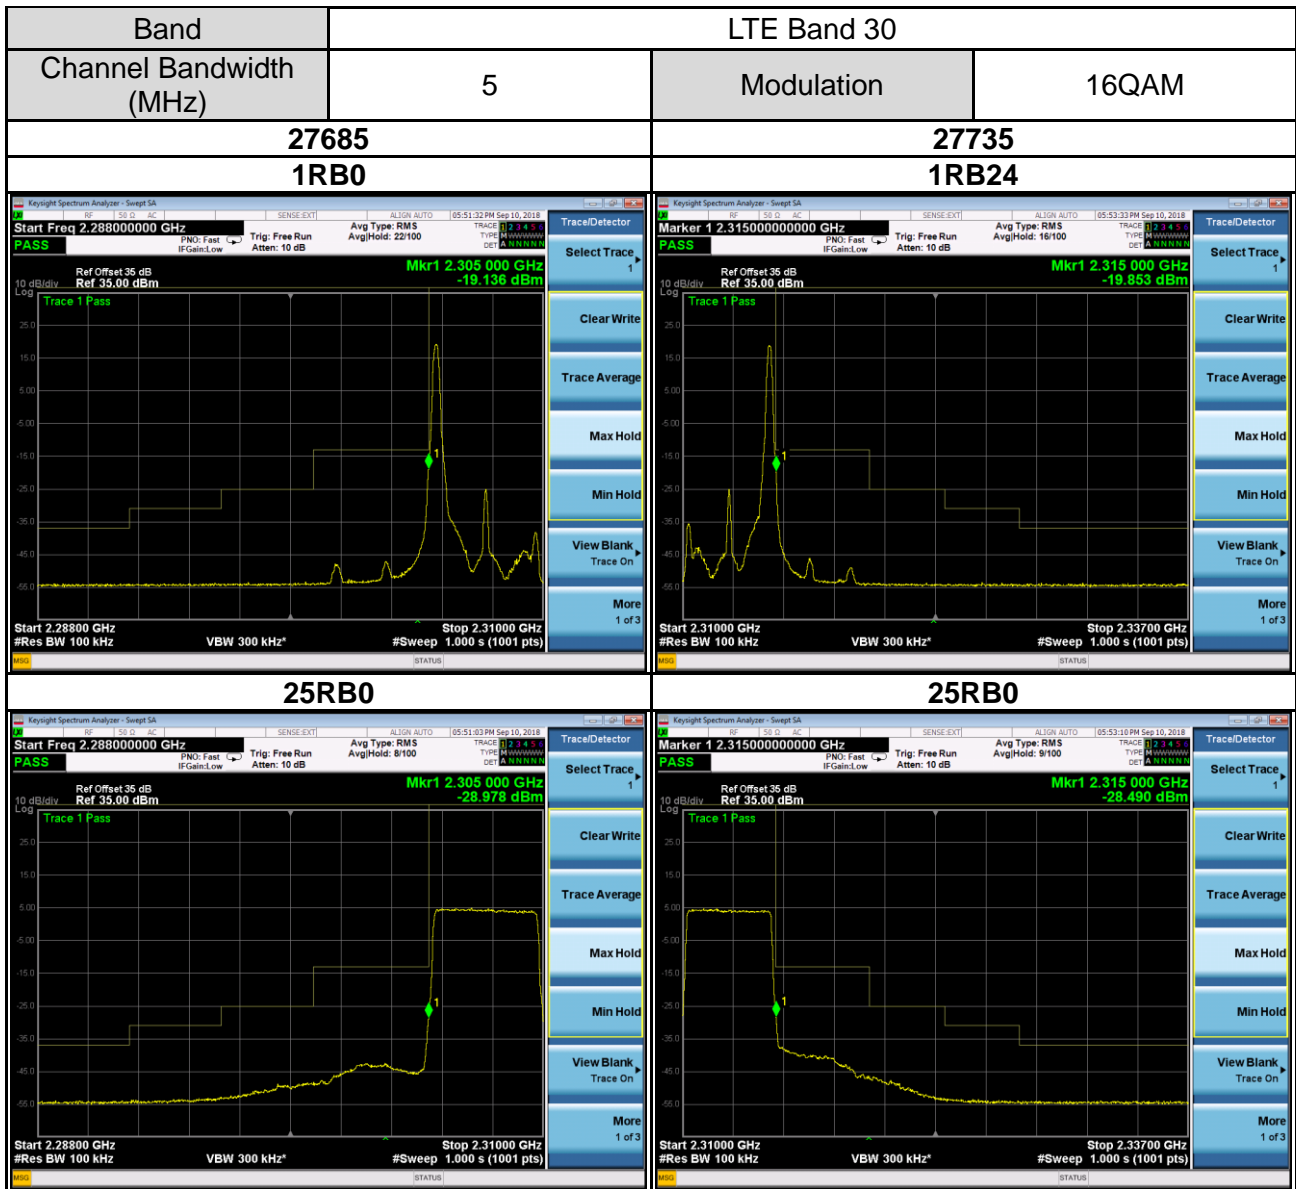

Band	LTE Band 13		
Channel Bandwidth (MHz)	10	Modulation	QPSK

23230

1RB0

1RB49

50RB0

50RB0

Band	LTE Band 13		
Channel Bandwidth (MHz)	10	Modulation	16QAM

23230

1RB0

1RB49

50RB0

50RB0

Band	LTE Band 30		
Channel Bandwidth (MHz)	10	Modulation	16QAM

27710

1RB0

1RB49

50RB0

50RB0

Band	LTE Band 41		
Channel Bandwidth (MHz)	5	Modulation	QPSK
	39675		41565

Channel Edge

Band	LTE Band 41		
Channel Bandwidth (MHz)	5	Modulation	16QAM
	39675		41565

Channel Edge

Band	LTE Band 41		
Channel Bandwidth (MHz)	10	Modulation	QPSK
	39700		41540

Channel Edge