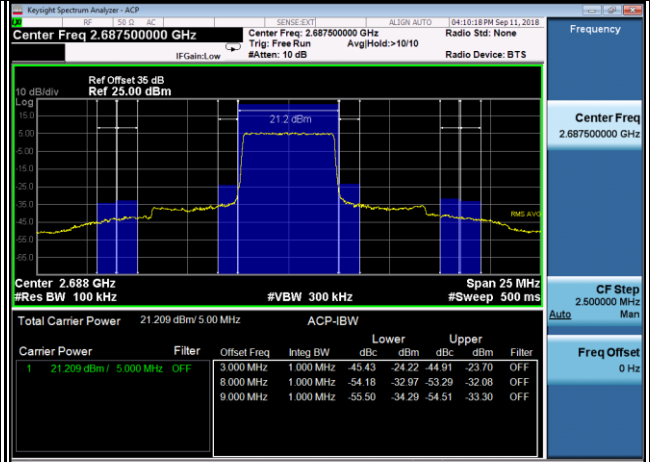

50RB0

50RB0

Band	LTE Band 41		
Channel Bandwidth (MHz)	5	Modulation	QPSK
	39675		41565

Channel Edge

Band	LTE Band 41		
Channel Bandwidth (MHz)	5	Modulation	16QAM
	39675		41565

Channel Edge

Band	LTE Band 41		
Channel Bandwidth (MHz)	10	Modulation	QPSK
	39700		41540

Channel Edge