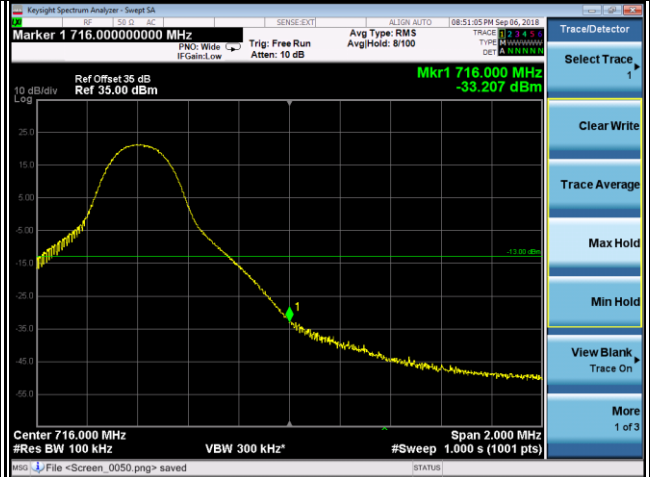

Band	LTE Band 13		
Channel Bandwidth (MHz)	10	Modulation	QPSK

23230

1RB0

1RB49

50RB0

50RB0

Band	LTE Band 13		
Channel Bandwidth (MHz)	10	Modulation	16QAM

23230

1RB0

1RB49

50RB0

50RB0

Band	LTE Band 30		
Channel Bandwidth (MHz)	10	Modulation	16QAM

27710

1RB0

1RB49