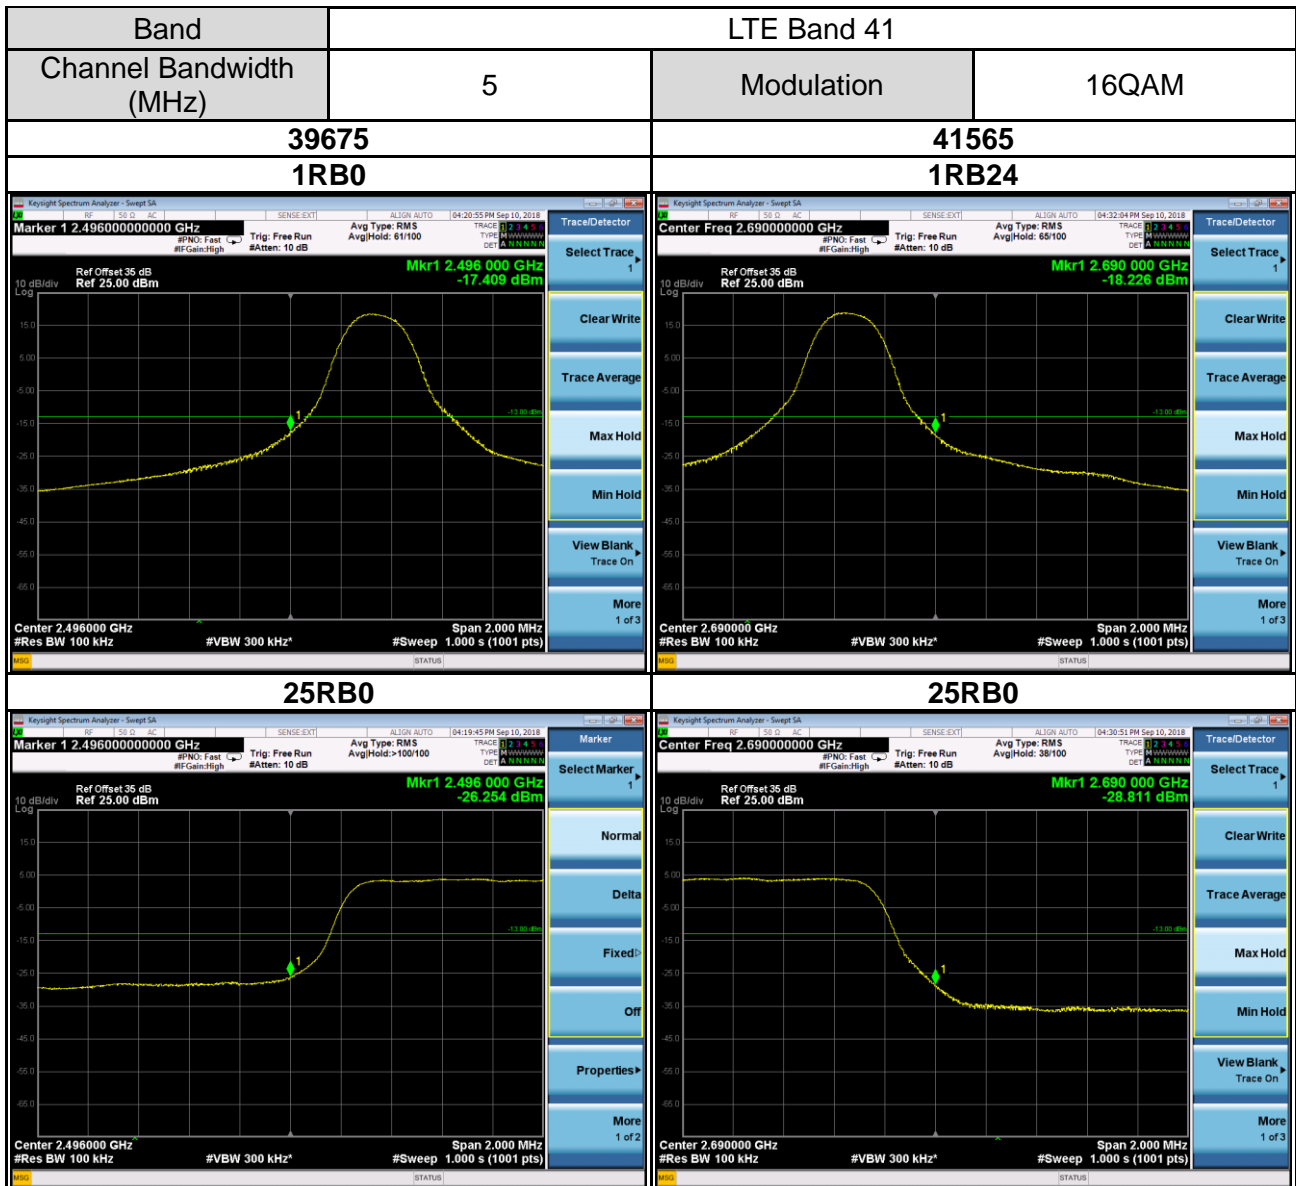

Band	LTE Band 12		
Channel Bandwidth (MHz)	10	Modulation	QPSK

23060	23130
1RB0	1RB49

50RB0

50RB0

Band	LTE Band 12		
Channel Bandwidth (MHz)	10	Modulation	16QAM

23060	23130
1RB0	1RB49

50RB0

50RB0

1RB0

1RB49

50RB0

50RB0

Band	LTE Band 30		
Channel Bandwidth (MHz)	10	Modulation	16QAM

27710

1RB0

1RB49

50RB0

50RB0

Band	LTE Band 41		
Channel Bandwidth (MHz)	5	Modulation	QPSK
	39675		41565

Channel Edge

Band	LTE Band 41		
Channel Bandwidth (MHz)	5	Modulation	16QAM
	39675		41565

Channel Edge

Band	LTE Band 41		
Channel Bandwidth (MHz)	10	Modulation	QPSK
	39700		41540

Channel Edge