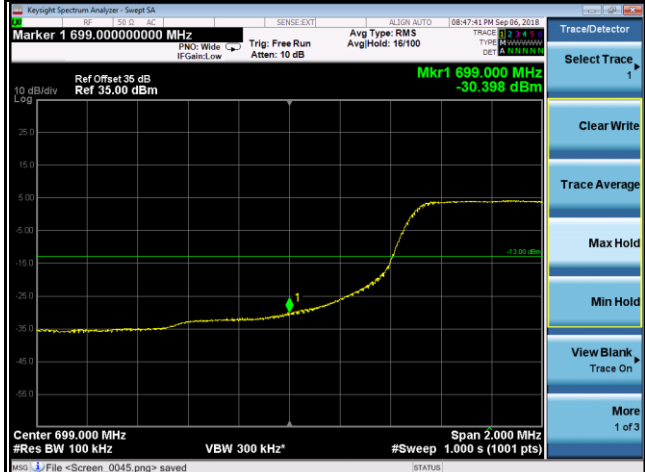

Band	LTE Band 12		
Channel Bandwidth (MHz)	10	Modulation	QPSK

23060	23130
1RB0	1RB49

50RB0

50RB0

Band	LTE Band 12		
Channel Bandwidth (MHz)	10	Modulation	16QAM

23060	23130
1RB0	1RB49

50RB0

50RB0

Band	LTE Band 13		
Channel Bandwidth (MHz)	5	Modulation	QPSK

23205	23255
1RB0	1RB24

25RB0	25RB0
-------	-------

Band	LTE Band 13		
Channel Bandwidth (MHz)	5	Modulation	16QAM

23205	23255
1RB0	1RB24

25RB0	25RB0
-------	-------