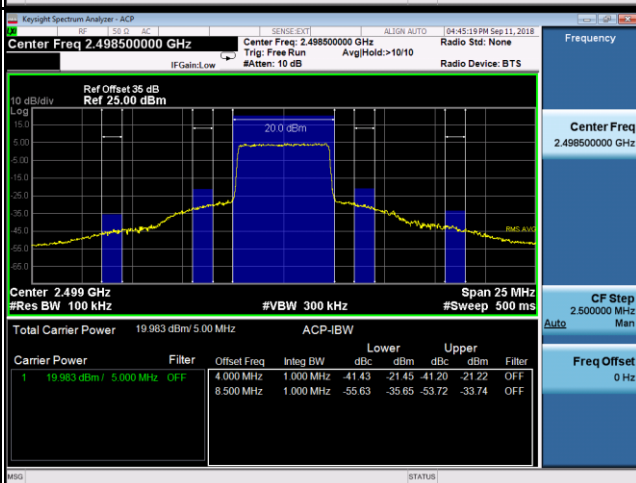

50RB0

50RB0

Band	LTE Band 41		
Channel Bandwidth (MHz)	5	Modulation	QPSK
	39675		41565

Channel Edge

Band	LTE Band 41		
Channel Bandwidth (MHz)	5	Modulation	16QAM
	39675		41565

Channel Edge

Band	LTE Band 41		
Channel Bandwidth (MHz)	10	Modulation	QPSK
	39700		41540

Channel Edge