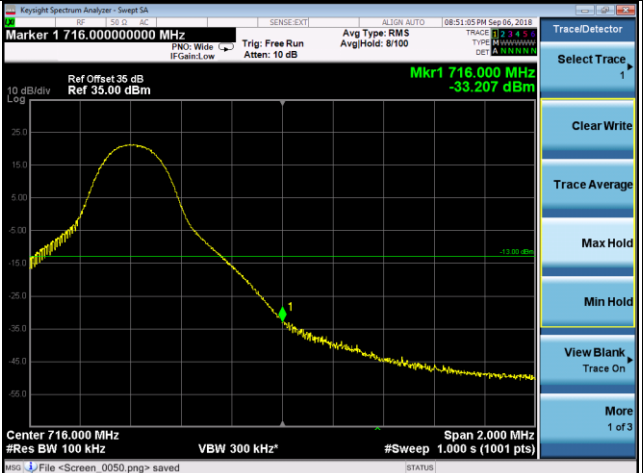

Band	LTE Band 12		
Channel Bandwidth (MHz)	10	Modulation	QPSK

23060	23130
1RB0	1RB49

50RB0

50RB0

Band	LTE Band 12		
Channel Bandwidth (MHz)	10	Modulation	16QAM

23060	23130
1RB0	1RB49

50RB0

50RB0

Band	LTE Band 13		
Channel Bandwidth (MHz)	5	Modulation	QPSK

23205	23255
1RB0	1RB24

25RB0	25RB0
-------	-------

Band	LTE Band 13		
Channel Bandwidth (MHz)	5	Modulation	16QAM

23205	23255
1RB0	1RB24

25RB0	25RB0
-------	-------