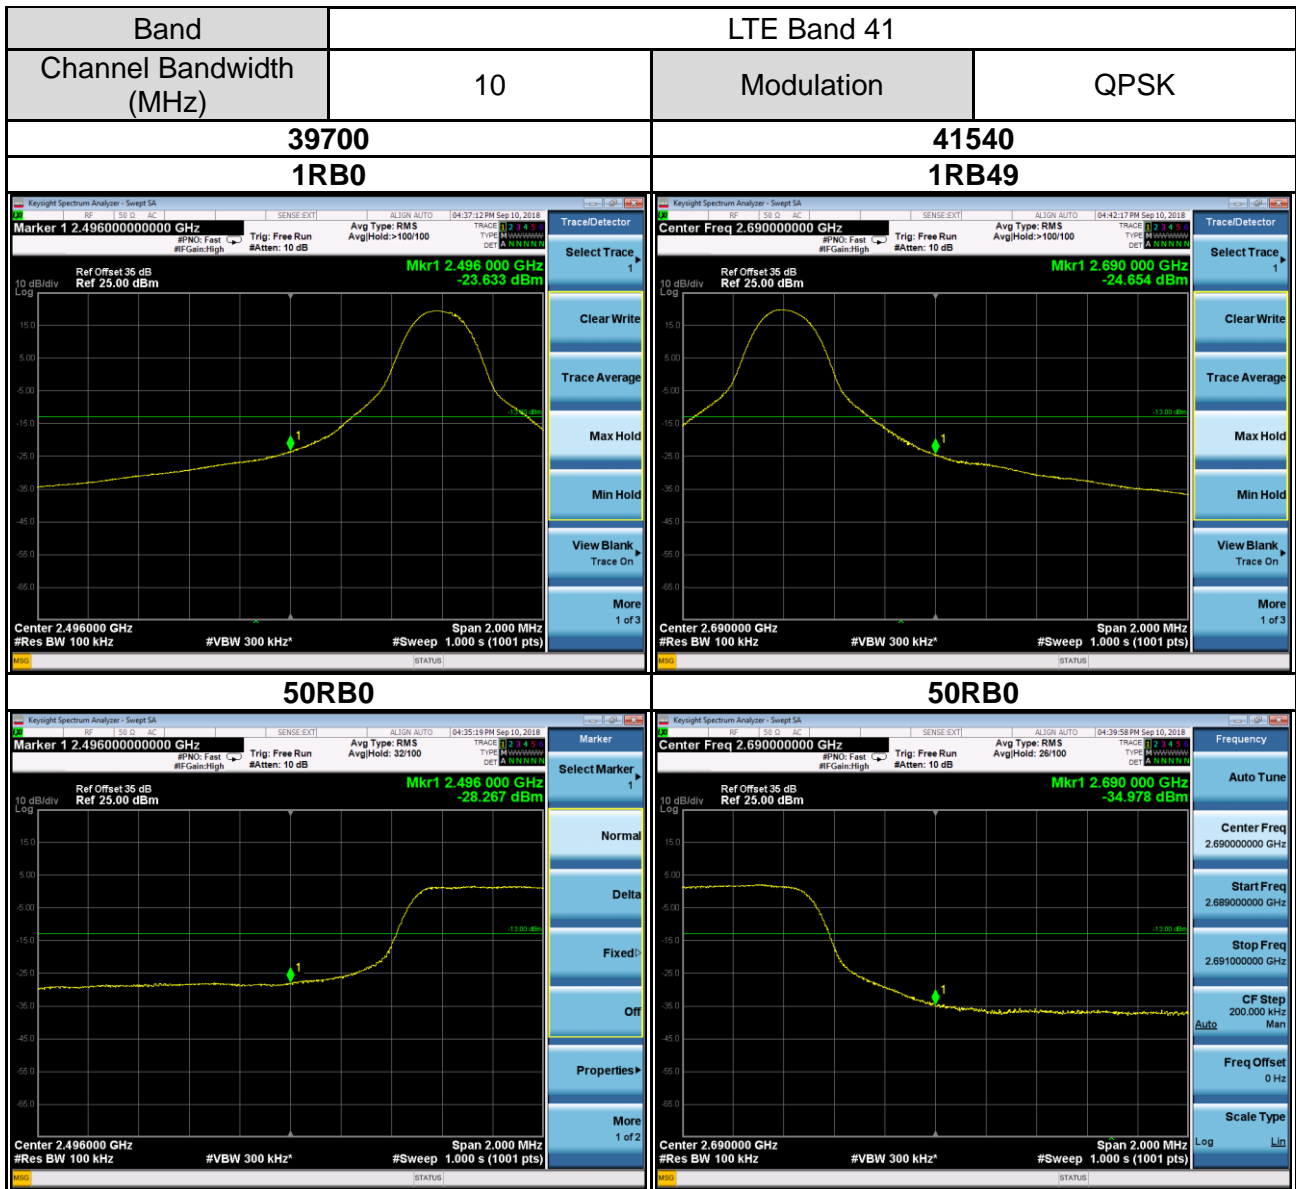

Band	LTE Band 12		
Channel Bandwidth (MHz)	10	Modulation	QPSK

23060	23130
1RB0	1RB49

50RB0

50RB0

Band	LTE Band 12		
Channel Bandwidth (MHz)	10	Modulation	16QAM

23060	23130
1RB0	1RB49

50RB0

50RB0

1RB0

1RB49

50RB0

50RB0

Band	LTE Band 30		
Channel Bandwidth (MHz)	10	Modulation	16QAM

27710

1RB0

1RB49

50RB0

50RB0

Band	LTE Band 41		
Channel Bandwidth (MHz)	5	Modulation	QPSK
	39675		41565

Channel Edge

Band	LTE Band 41		
Channel Bandwidth (MHz)	5	Modulation	16QAM
	39675		41565

Channel Edge

Band	LTE Band 41		
Channel Bandwidth (MHz)	10	Modulation	QPSK
	39700		41540

Channel Edge