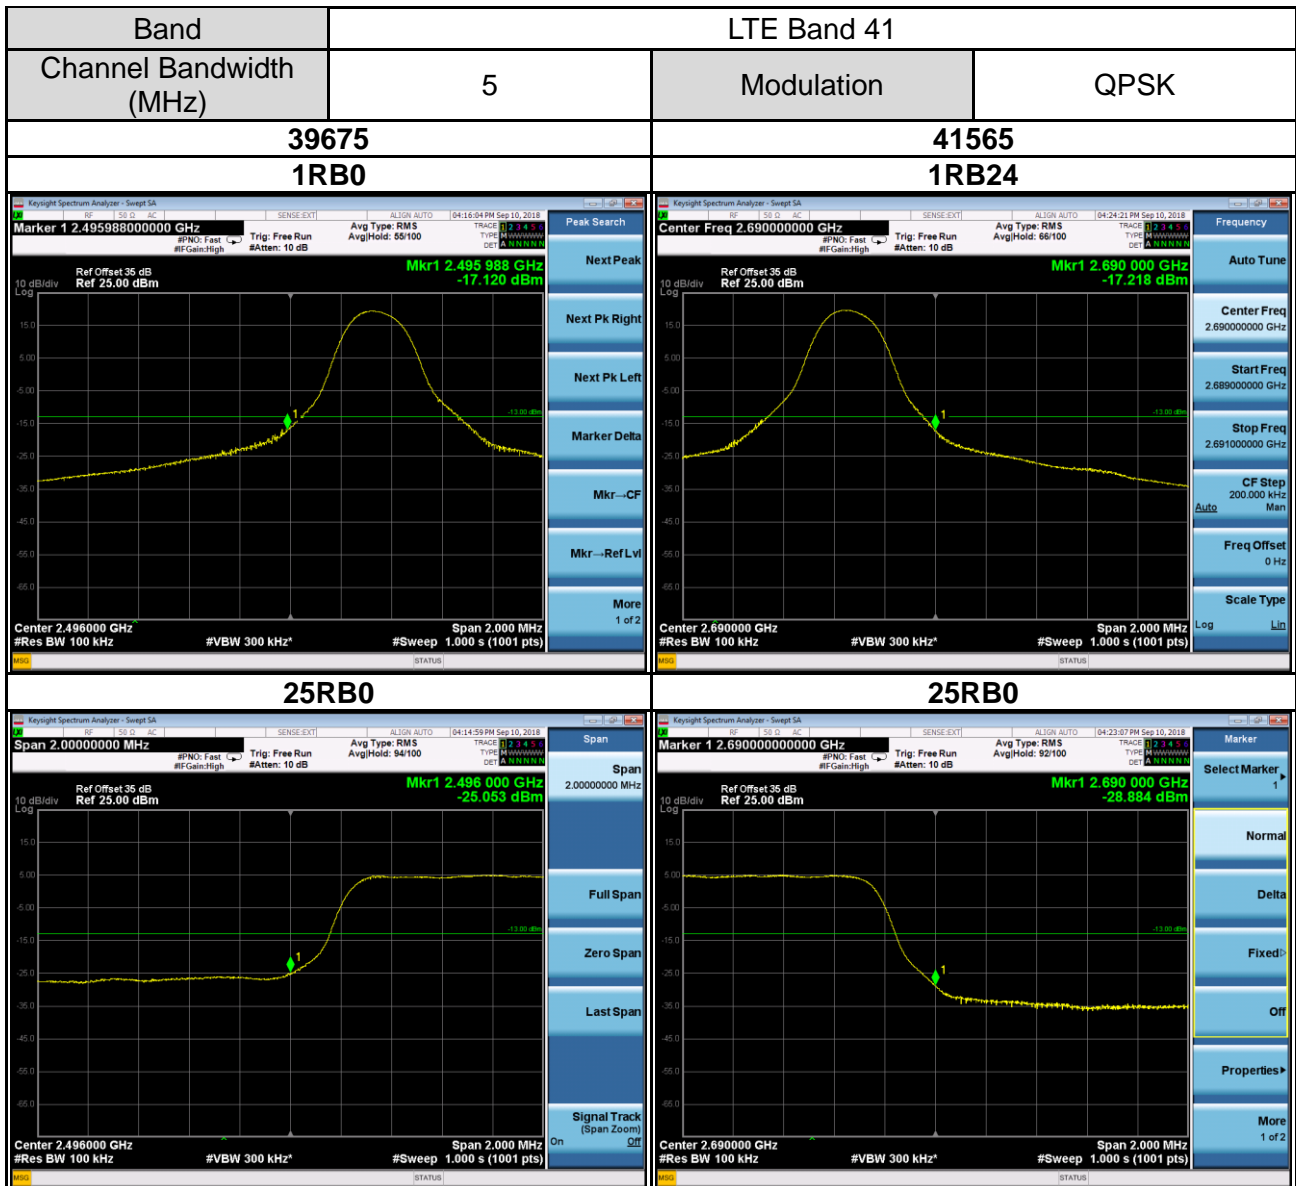

Band	LTE Band 13		
Channel Bandwidth (MHz)	10	Modulation	QPSK

23230

1RB0

1RB49

50RB0

50RB0

Band	LTE Band 13		
Channel Bandwidth (MHz)	10	Modulation	16QAM

23230

1RB0

1RB49

50RB0

50RB0

Band	LTE Band 30		
Channel Bandwidth (MHz)	10	Modulation	16QAM

27710

1RB0

1RB49

50RB0

50RB0

Band	LTE Band 41		
Channel Bandwidth (MHz)	5	Modulation	QPSK
	39675		41565

Channel Edge

Band	LTE Band 41		
Channel Bandwidth (MHz)	5	Modulation	16QAM
	39675		41565

Channel Edge

Band	LTE Band 41		
Channel Bandwidth (MHz)	10	Modulation	QPSK
	39700		41540

Channel Edge