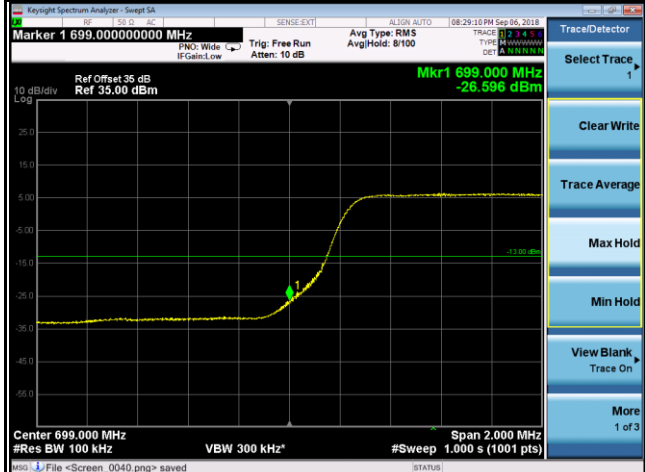

Band	LTE Band 13		
Channel Bandwidth (MHz)	5	Modulation	QPSK

23205	23255
1RB0	1RB24

25RB0	25RB0
-------	-------

Band	LTE Band 13		
Channel Bandwidth (MHz)	5	Modulation	16QAM

23205	23255
1RB0	1RB24

25RB0	25RB0
-------	-------

Band	LTE Band 13		
Channel Bandwidth (MHz)	10	Modulation	QPSK

23230

1RB0

1RB49

50RB0

50RB0

Band	LTE Band 13		
Channel Bandwidth (MHz)	10	Modulation	16QAM

23230