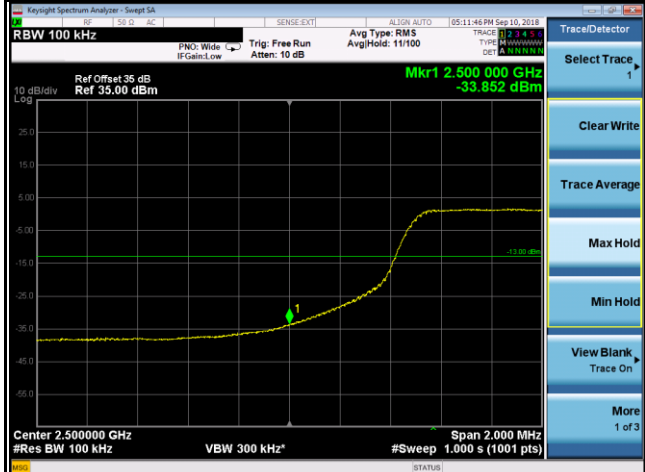

Channel Edge

Band	LTE Band 7		
Channel Bandwidth (MHz)	10	Modulation	QPSK

20800	21400
1RB0	1RB49

50RB0	50RB0
-------	-------

Band	LTE Band 7		
Channel Bandwidth (MHz)	10	Modulation	QPSK
	20800		21400

Channel Edge