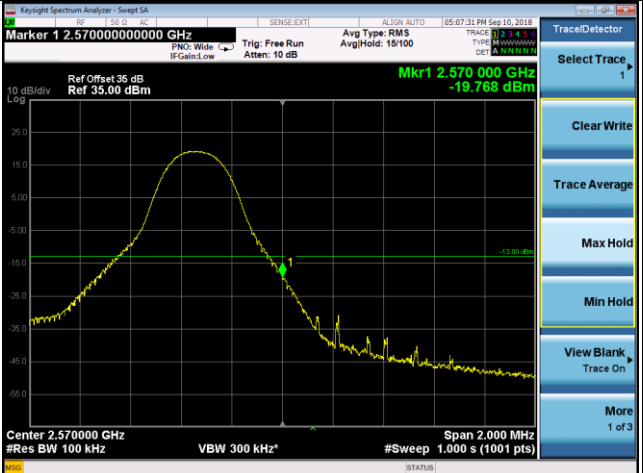

Band	LTE Band 4		
Channel Bandwidth (MHz)	15	Modulation	16QAM

20025	20325
1RB0	1RB74

75RB0	75RB0
-------	-------

Band	LTE Band 4		
Channel Bandwidth (MHz)	20	Modulation	16QAM

20050	20300
1RB0	1RB99

Band	LTE Band 7		
Channel Bandwidth (MHz)	5	Modulation	QPSK

20775	21425
1RB0	1RB24

Band	LTE Band 7		
Channel Bandwidth (MHz)	5	Modulation	QPSK
	20775		21425

Channel Edge

Band	LTE Band 7		
Channel Bandwidth (MHz)	5	Modulation	16QAM

20775	21425
1RB0	1RB24

25RB0

25RB0

Band	LTE Band 7		
Channel Bandwidth (MHz)	5	Modulation	16QAM
	20775		21425