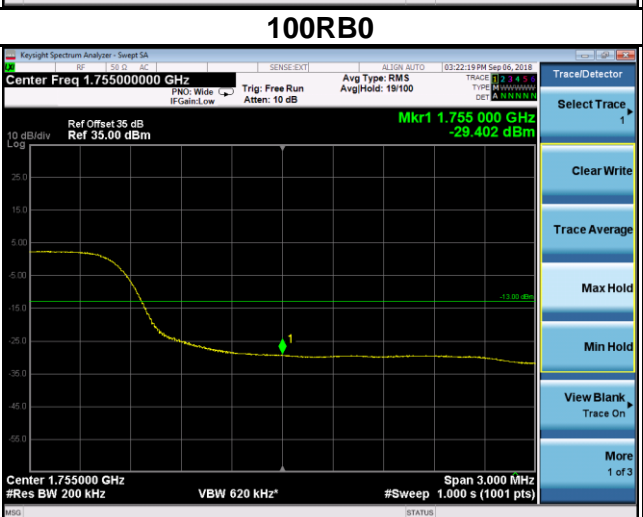

Band	LTE Band 4		
Channel Bandwidth (MHz)	15	Modulation	16QAM

20025	20325
1RB0	1RB74

75RB0	75RB0
-------	-------

Band	LTE Band 4		
Channel Bandwidth (MHz)	20	Modulation	16QAM

20050	20300
1RB0	1RB99

Band	LTE Band 7		
Channel Bandwidth (MHz)	5	Modulation	QPSK

20775	21425
1RB0	1RB24

Band	LTE Band 7		
Channel Bandwidth (MHz)	5	Modulation	QPSK
	20775		21425

Channel Edge

Band	LTE Band 7		
Channel Bandwidth (MHz)	5	Modulation	16QAM

20775	21425
1RB0	1RB24

25RB0

25RB0

Band	LTE Band 7		
Channel Bandwidth (MHz)	5	Modulation	16QAM
	20775		21425