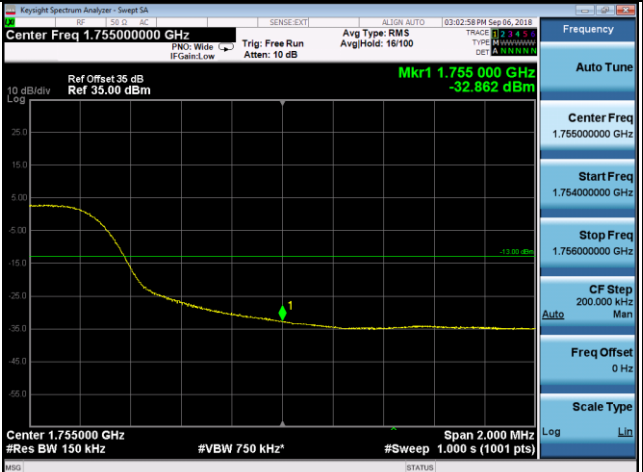

Band	LTE Band 4		
Channel Bandwidth (MHz)	15	Modulation	16QAM

20025	20325
1RB0	1RB74

75RB0	75RB0
-------	-------

Band	LTE Band 4		
Channel Bandwidth (MHz)	20	Modulation	16QAM

20050	20300
1RB0	1RB99

Band	LTE Band 7		
Channel Bandwidth (MHz)	5	Modulation	QPSK

20775	21425
1RB0	1RB24

Band	LTE Band 7		
Channel Bandwidth (MHz)	5	Modulation	QPSK
	20775		21425

Channel Edge

Band	LTE Band 7		
Channel Bandwidth (MHz)	5	Modulation	16QAM

20775	21425
1RB0	1RB24

25RB0

25RB0

Band	LTE Band 7		
Channel Bandwidth (MHz)	5	Modulation	16QAM
	20775		21425