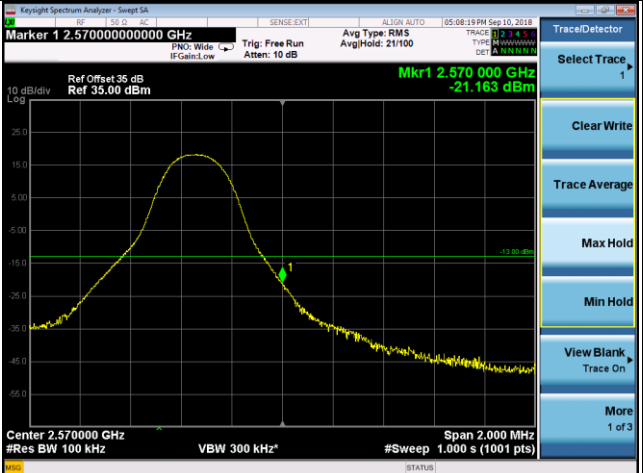

20775	21425
1RB0	1RB24

Band	LTE Band 7		
Channel Bandwidth (MHz)	5	Modulation	QPSK
	20775		21425

Channel Edge

Band	LTE Band 7		
Channel Bandwidth (MHz)	5	Modulation	16QAM

20775	21425
1RB0	1RB24

25RB0

25RB0

Band	LTE Band 7		
Channel Bandwidth (MHz)	5	Modulation	16QAM
	20775		21425

Channel Edge

Band	LTE Band 7		
Channel Bandwidth (MHz)	10	Modulation	QPSK

20800	21400
1RB0	1RB49

50RB0	50RB0
-------	-------

Band	LTE Band 7		
Channel Bandwidth (MHz)	10	Modulation	QPSK
	20800		21400

Channel Edge