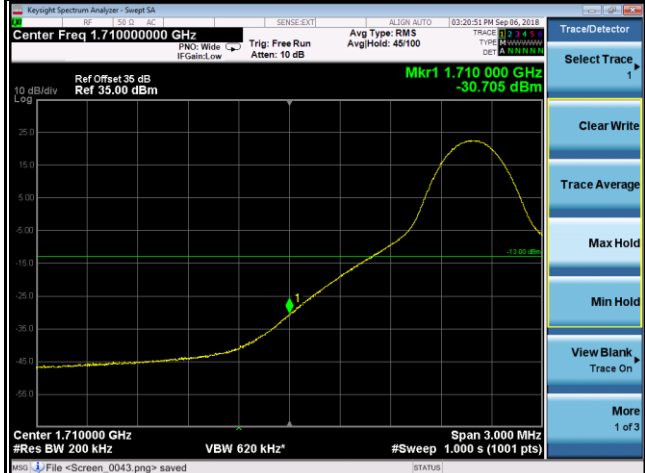

Band	LTE Band 4		
Channel Bandwidth (MHz)	15	Modulation	16QAM

20025	20325
1RB0	1RB74

75RB0	75RB0
-------	-------

Band	LTE Band 4		
Channel Bandwidth (MHz)	20	Modulation	16QAM

20050	20300
1RB0	1RB99

Band	LTE Band 7		
Channel Bandwidth (MHz)	5	Modulation	QPSK

20775	21425
1RB0	1RB24

Band	LTE Band 7		
Channel Bandwidth (MHz)	5	Modulation	QPSK
	20775		21425

Channel Edge

Band	LTE Band 7		
Channel Bandwidth (MHz)	5	Modulation	16QAM

20775	21425
1RB0	1RB24

25RB0

25RB0

Band	LTE Band 7		
Channel Bandwidth (MHz)	5	Modulation	16QAM
	20775		21425