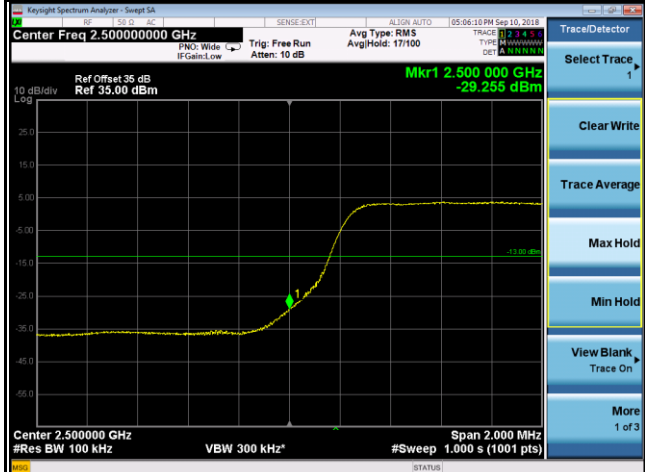

20775	21425
1RB0	1RB24

Band	LTE Band 7		
Channel Bandwidth (MHz)	5	Modulation	QPSK
	20775		21425

Channel Edge

Band	LTE Band 7		
Channel Bandwidth (MHz)	5	Modulation	16QAM

20775	21425
1RB0	1RB24

25RB0

25RB0

Band	LTE Band 7		
Channel Bandwidth (MHz)	5	Modulation	16QAM
	20775		21425

Channel Edge

Band	LTE Band 7		
Channel Bandwidth (MHz)	10	Modulation	QPSK

20800	21400
1RB0	1RB49

50RB0	50RB0
-------	-------

Band	LTE Band 7		
Channel Bandwidth (MHz)	10	Modulation	QPSK
	20800		21400

Channel Edge