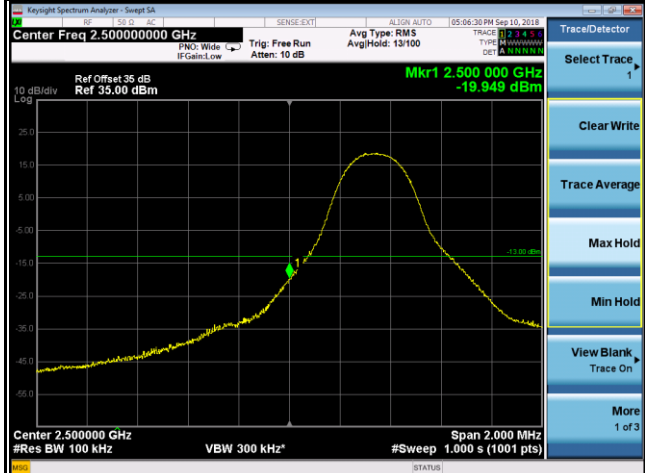

20775	21425
1RB0	1RB24

Band	LTE Band 7		
Channel Bandwidth (MHz)	5	Modulation	QPSK
	20775		21425

Channel Edge

Band	LTE Band 7		
Channel Bandwidth (MHz)	5	Modulation	16QAM

20775	21425
1RB0	1RB24

25RB0

25RB0

Band	LTE Band 7		
Channel Bandwidth (MHz)	5	Modulation	16QAM
	20775		21425

Channel Edge

Band	LTE Band 7		
Channel Bandwidth (MHz)	10	Modulation	QPSK

20800	21400
1RB0	1RB49

50RB0	50RB0
-------	-------

Band	LTE Band 7		
Channel Bandwidth (MHz)	10	Modulation	QPSK
	20800		21400

Channel Edge