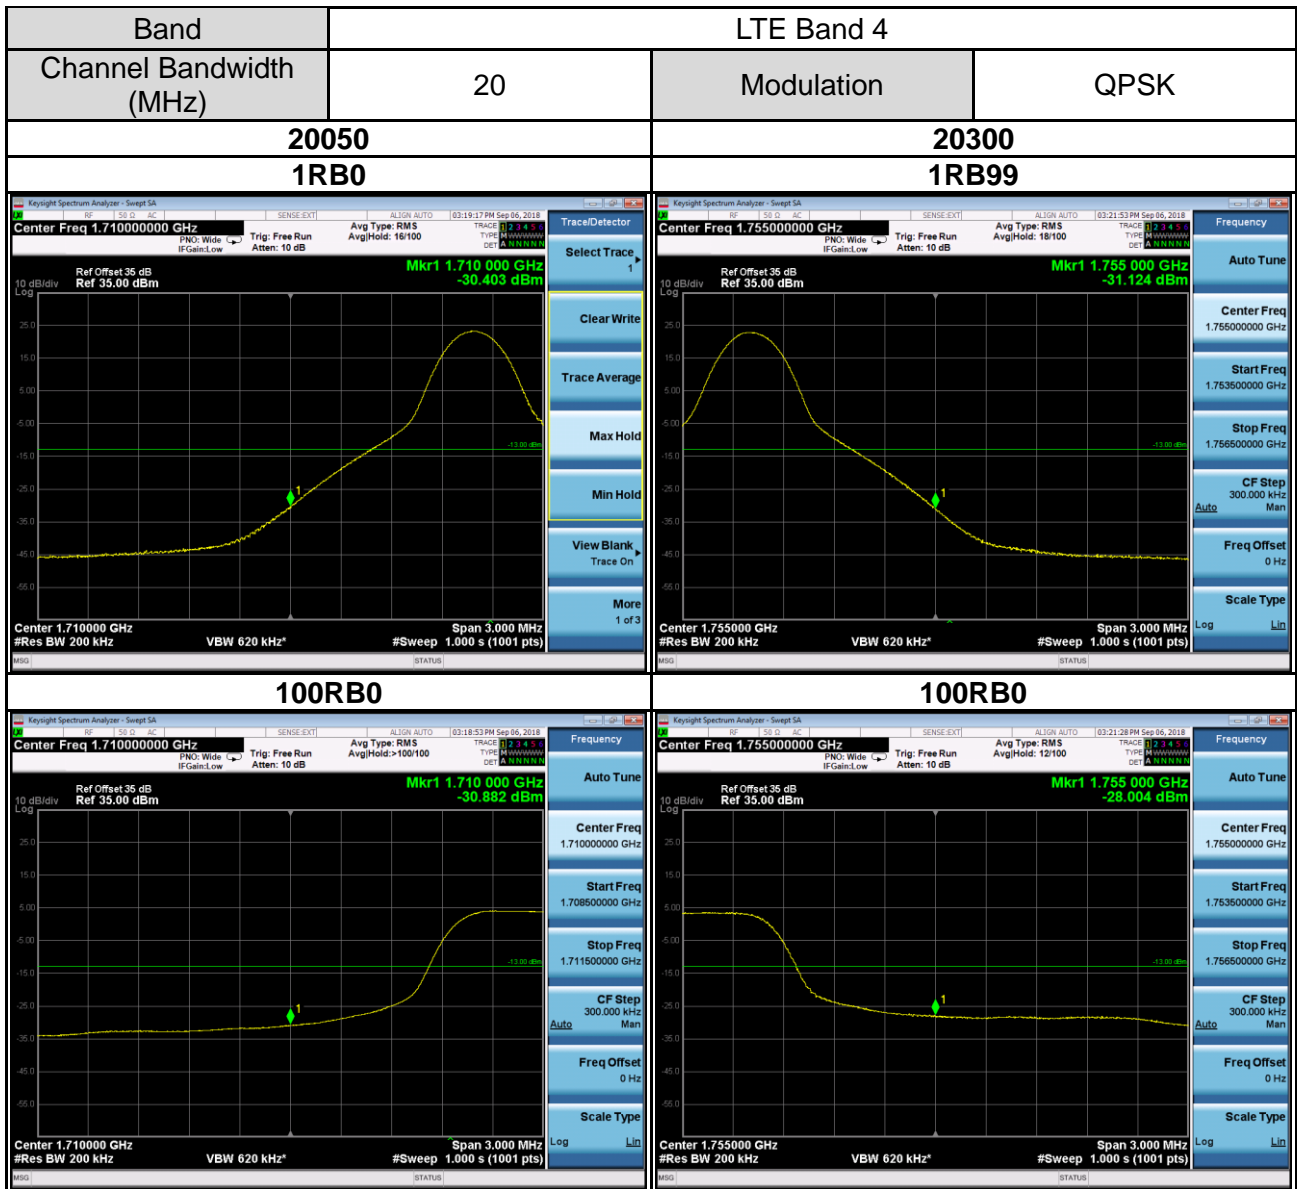

Band	LTE Band 4		
Channel Bandwidth (MHz)	15	Modulation	16QAM

20025	20325
1RB0	1RB74

75RB0	75RB0
-------	-------

Band	LTE Band 4		
Channel Bandwidth (MHz)	20	Modulation	16QAM

20050	20300
1RB0	1RB99

Band	LTE Band 7		
Channel Bandwidth (MHz)	5	Modulation	QPSK

20775	21425
1RB0	1RB24

Band	LTE Band 7		
Channel Bandwidth (MHz)	5	Modulation	QPSK
	20775		21425

Channel Edge

Band	LTE Band 7		
Channel Bandwidth (MHz)	5	Modulation	16QAM

20775	21425
1RB0	1RB24

25RB0

25RB0

Band	LTE Band 7		
Channel Bandwidth (MHz)	5	Modulation	16QAM
	20775		21425

Channel Edge

Band	LTE Band 7		
Channel Bandwidth (MHz)	10	Modulation	QPSK

20800	21400
1RB0	1RB49

50RB0	50RB0
-------	-------

Band	LTE Band 7		
Channel Bandwidth (MHz)	10	Modulation	QPSK
	20800		21400

Channel Edge