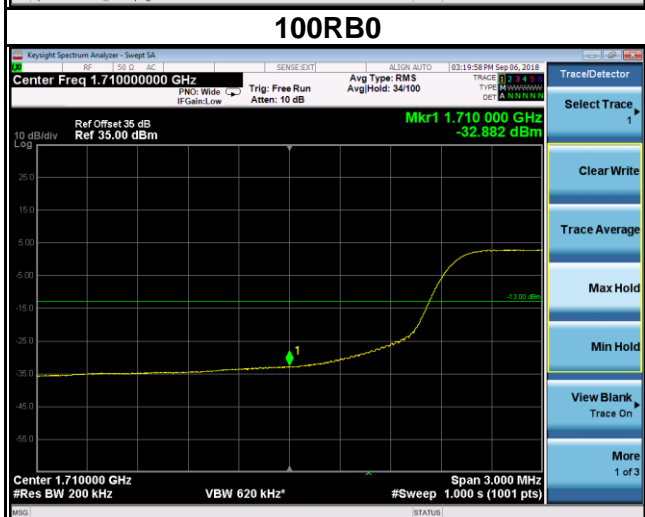

Band	LTE Band 4		
Channel Bandwidth (MHz)	15	Modulation	16QAM

20025	20325
1RB0	1RB74

75RB0	75RB0
-------	-------

Band	LTE Band 4		
Channel Bandwidth (MHz)	20	Modulation	16QAM

20050	20300
1RB0	1RB99

Band	LTE Band 7		
Channel Bandwidth (MHz)	5	Modulation	QPSK

20775	21425
1RB0	1RB24

Band	LTE Band 7		
Channel Bandwidth (MHz)	5	Modulation	QPSK
	20775		21425

Channel Edge

Band	LTE Band 7		
Channel Bandwidth (MHz)	5	Modulation	16QAM

20775	21425
1RB0	1RB24

25RB0

25RB0

Band	LTE Band 7		
Channel Bandwidth (MHz)	5	Modulation	16QAM
	20775		21425