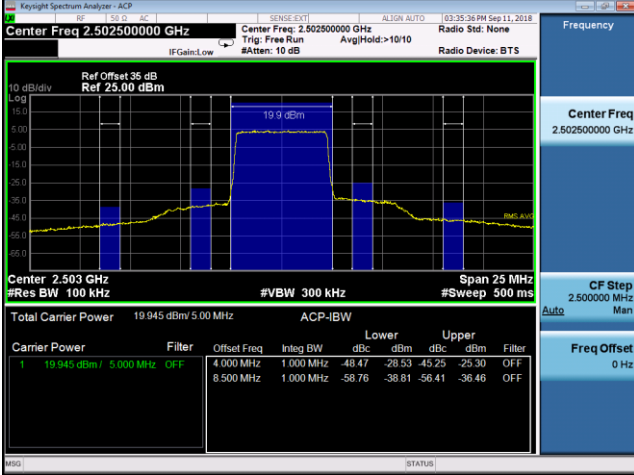

20775	21425
1RB0	1RB24

Band	LTE Band 7		
Channel Bandwidth (MHz)	5	Modulation	QPSK
	20775		21425

Channel Edge

Band	LTE Band 7		
Channel Bandwidth (MHz)	5	Modulation	16QAM

20775	21425
1RB0	1RB24

25RB0

25RB0

Band	LTE Band 7		
Channel Bandwidth (MHz)	5	Modulation	16QAM
	20775		21425

Channel Edge

Band	LTE Band 7		
Channel Bandwidth (MHz)	10	Modulation	QPSK

20800	21400
1RB0	1RB49

50RB0	50RB0
-------	-------

Band	LTE Band 7		
Channel Bandwidth (MHz)	10	Modulation	QPSK
	20800		21400

Channel Edge