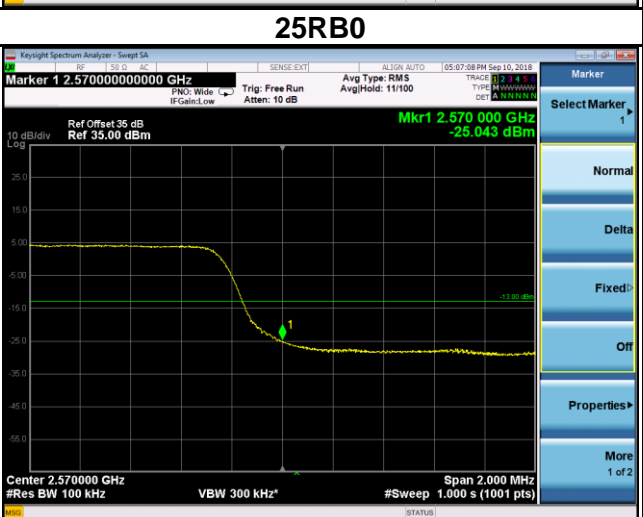

Band	LTE Band 4		
Channel Bandwidth (MHz)	15	Modulation	16QAM

20025	20325
1RB0	1RB74

75RB0	75RB0
-------	-------

Band	LTE Band 4		
Channel Bandwidth (MHz)	20	Modulation	16QAM

20050	20300
1RB0	1RB99

Band	LTE Band 7		
Channel Bandwidth (MHz)	5	Modulation	QPSK

20775	21425
1RB0	1RB24

Band	LTE Band 7		
Channel Bandwidth (MHz)	5	Modulation	QPSK
	20775		21425

Channel Edge

Band	LTE Band 7		
Channel Bandwidth (MHz)	5	Modulation	16QAM

20775	21425
1RB0	1RB24

25RB0

25RB0

Band	LTE Band 7		
Channel Bandwidth (MHz)	5	Modulation	16QAM
	20775		21425