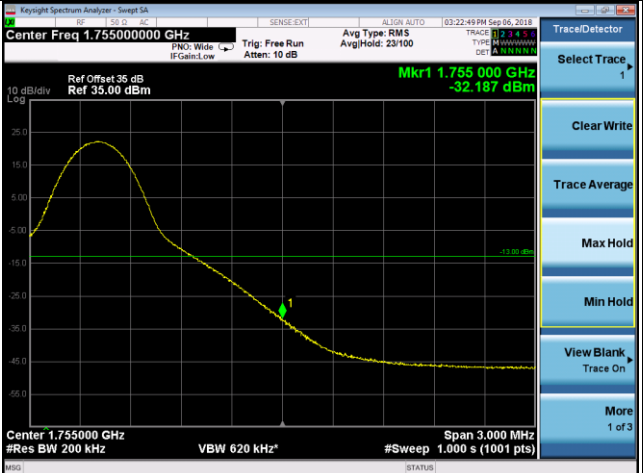

Band	LTE Band 4		
Channel Bandwidth (MHz)	15	Modulation	16QAM

20025	20325
1RB0	1RB74

75RB0	75RB0
-------	-------

Band	LTE Band 4		
Channel Bandwidth (MHz)	20	Modulation	16QAM

20050	20300
1RB0	1RB99

Band	LTE Band 7		
Channel Bandwidth (MHz)	5	Modulation	QPSK

20775	21425
1RB0	1RB24

Band	LTE Band 7		
Channel Bandwidth (MHz)	5	Modulation	QPSK
	20775		21425

Channel Edge

Band	LTE Band 7		
Channel Bandwidth (MHz)	5	Modulation	16QAM

20775	21425
1RB0	1RB24

25RB0

25RB0

Band	LTE Band 7		
Channel Bandwidth (MHz)	5	Modulation	16QAM
	20775		21425