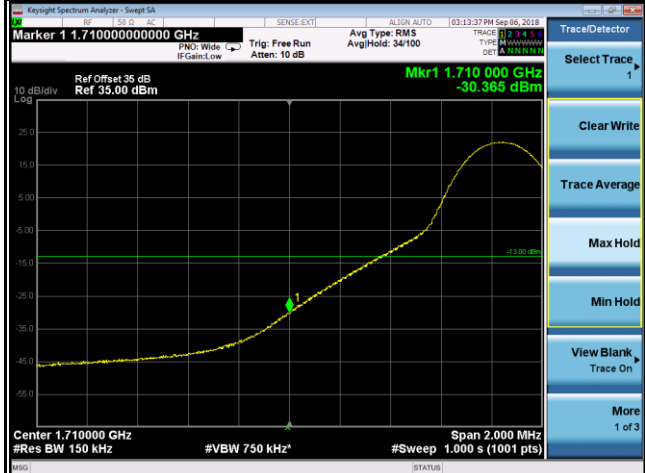

Band	LTE Band 4		
Channel Bandwidth (MHz)	15	Modulation	16QAM

20025	20325
1RB0	1RB74

75RB0	75RB0
-------	-------

Band	LTE Band 4		
Channel Bandwidth (MHz)	20	Modulation	16QAM

20050	20300
1RB0	1RB99

Band	LTE Band 7		
Channel Bandwidth (MHz)	5	Modulation	QPSK

20775	21425
1RB0	1RB24

Band	LTE Band 7		
Channel Bandwidth (MHz)	5	Modulation	QPSK
	20775		21425

Channel Edge

Band	LTE Band 7		
Channel Bandwidth (MHz)	5	Modulation	16QAM

20775	21425
1RB0	1RB24

25RB0

25RB0

Band	LTE Band 7		
Channel Bandwidth (MHz)	5	Modulation	16QAM
	20775		21425