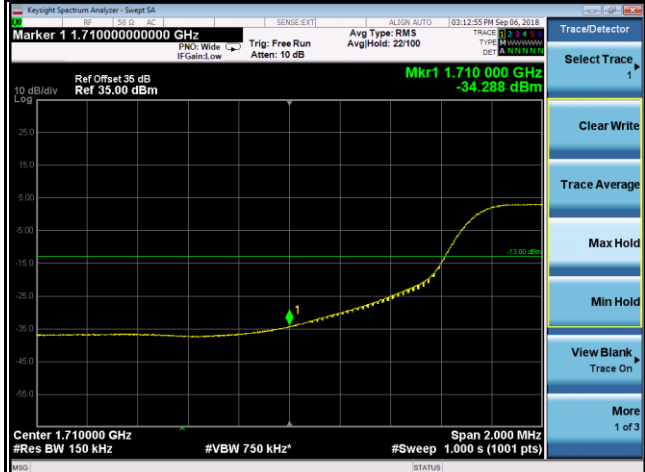

Band	LTE Band 4		
Channel Bandwidth (MHz)	15	Modulation	16QAM

20025	20325
1RB0	1RB74

75RB0	75RB0
-------	-------

Band	LTE Band 4		
Channel Bandwidth (MHz)	20	Modulation	16QAM

20050	20300
1RB0	1RB99

Band	LTE Band 7		
Channel Bandwidth (MHz)	5	Modulation	QPSK

20775	21425
1RB0	1RB24

Band	LTE Band 7		
Channel Bandwidth (MHz)	5	Modulation	QPSK
	20775		21425

Channel Edge

Band	LTE Band 7		
Channel Bandwidth (MHz)	5	Modulation	16QAM

20775	21425
1RB0	1RB24

25RB0

25RB0

Band	LTE Band 7		
Channel Bandwidth (MHz)	5	Modulation	16QAM
	20775		21425