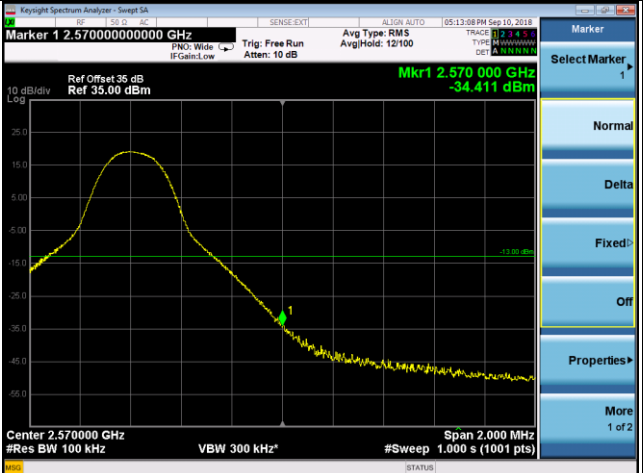

20775	21425
1RB0	1RB24

Band	LTE Band 7		
Channel Bandwidth (MHz)	5	Modulation	QPSK
	20775		21425

Channel Edge

Band	LTE Band 7		
Channel Bandwidth (MHz)	5	Modulation	16QAM

20775	21425
1RB0	1RB24

25RB0

25RB0

Band	LTE Band 7		
Channel Bandwidth (MHz)	5	Modulation	16QAM
	20775		21425

Channel Edge

Band	LTE Band 7		
Channel Bandwidth (MHz)	10	Modulation	QPSK

20800	21400
1RB0	1RB49

50RB0	50RB0
-------	-------

Band	LTE Band 7		
Channel Bandwidth (MHz)	10	Modulation	QPSK
	20800		21400

Channel Edge