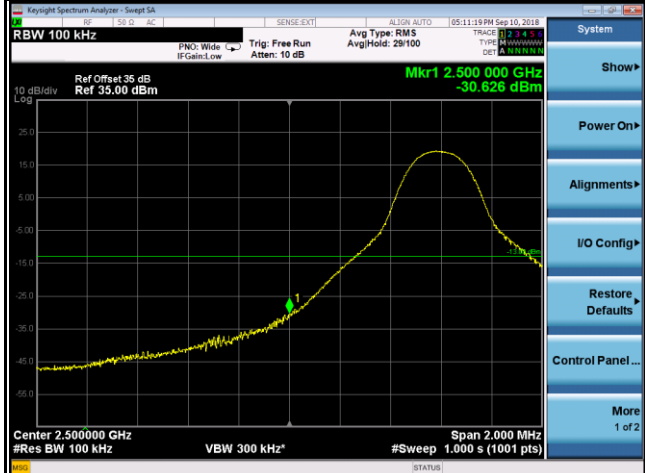

20775	21425
1RB0	1RB24

Band	LTE Band 7		
Channel Bandwidth (MHz)	5	Modulation	QPSK
	20775		21425

Channel Edge

Band	LTE Band 7		
Channel Bandwidth (MHz)	5	Modulation	16QAM

20775	21425
1RB0	1RB24

25RB0

25RB0

Band	LTE Band 7		
Channel Bandwidth (MHz)	5	Modulation	16QAM
	20775		21425

Channel Edge

Band	LTE Band 7		
Channel Bandwidth (MHz)	10	Modulation	QPSK

20800	21400
1RB0	1RB49

50RB0	50RB0
-------	-------

Band	LTE Band 7		
Channel Bandwidth (MHz)	10	Modulation	QPSK
	20800		21400

Channel Edge