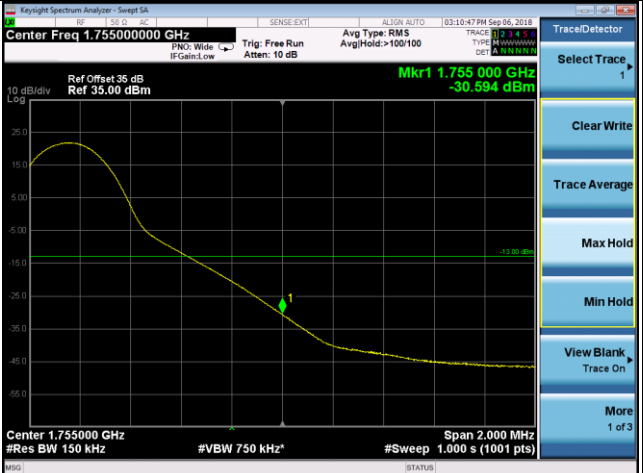

Band	LTE Band 4		
Channel Bandwidth (MHz)	15	Modulation	16QAM

20025	20325
1RB0	1RB74

75RB0	75RB0
-------	-------

Band	LTE Band 4		
Channel Bandwidth (MHz)	20	Modulation	16QAM

20050	20300
1RB0	1RB99

Band	LTE Band 7		
Channel Bandwidth (MHz)	5	Modulation	QPSK

20775	21425
1RB0	1RB24

Band	LTE Band 7		
Channel Bandwidth (MHz)	5	Modulation	QPSK
	20775		21425

Channel Edge

Band	LTE Band 7		
Channel Bandwidth (MHz)	5	Modulation	16QAM

20775	21425
1RB0	1RB24

25RB0

25RB0

Band	LTE Band 7		
Channel Bandwidth (MHz)	5	Modulation	16QAM
	20775		21425