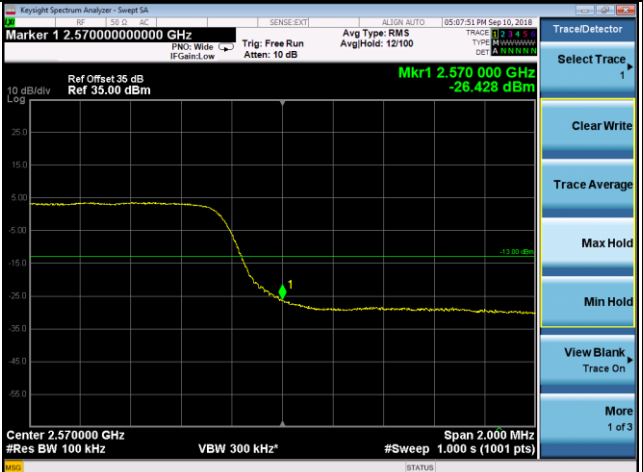

20775	21425
1RB0	1RB24

Band	LTE Band 7		
Channel Bandwidth (MHz)	5	Modulation	QPSK
	20775		21425

Channel Edge

Band	LTE Band 7		
Channel Bandwidth (MHz)	5	Modulation	16QAM

20775	21425
1RB0	1RB24

25RB0

25RB0

Band	LTE Band 7		
Channel Bandwidth (MHz)	5	Modulation	16QAM
	20775		21425

Channel Edge

Band	LTE Band 7		
Channel Bandwidth (MHz)	10	Modulation	QPSK

20800	21400
1RB0	1RB49

50RB0	50RB0
-------	-------

Band	LTE Band 7		
Channel Bandwidth (MHz)	10	Modulation	QPSK
	20800		21400

Channel Edge