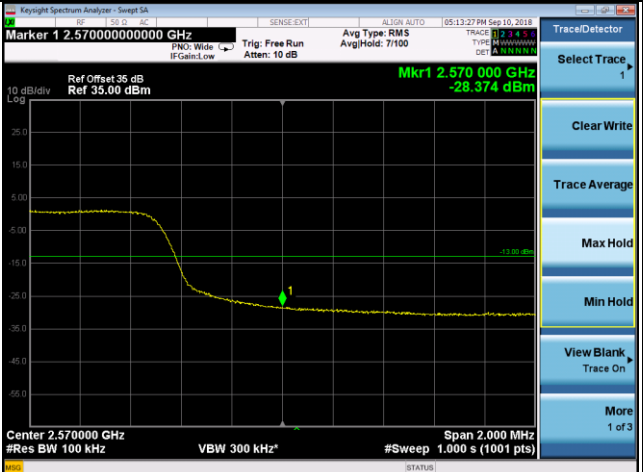

Channel Edge

Band	LTE Band 7		
Channel Bandwidth (MHz)	10	Modulation	QPSK

20800	21400
1RB0	1RB49

50RB0	50RB0
-------	-------

Band	LTE Band 7		
Channel Bandwidth (MHz)	10	Modulation	QPSK
	20800		21400

Channel Edge