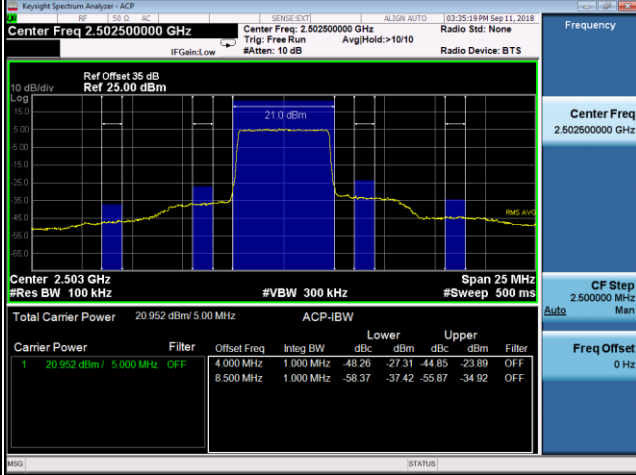

Band	LTE Band 4		
Channel Bandwidth (MHz)	15	Modulation	16QAM

20025	20325
1RB0	1RB74

75RB0	75RB0
-------	-------

Band	LTE Band 4		
Channel Bandwidth (MHz)	20	Modulation	16QAM

20050	20300
1RB0	1RB99

Band	LTE Band 7		
Channel Bandwidth (MHz)	5	Modulation	QPSK

20775	21425
1RB0	1RB24

Band	LTE Band 7		
Channel Bandwidth (MHz)	5	Modulation	QPSK
	20775		21425

Channel Edge

Band	LTE Band 7		
Channel Bandwidth (MHz)	5	Modulation	16QAM

20775	21425
1RB0	1RB24

25RB0

25RB0

Band	LTE Band 7		
Channel Bandwidth (MHz)	5	Modulation	16QAM
	20775		21425

Channel Edge

Band	LTE Band 7		
Channel Bandwidth (MHz)	10	Modulation	QPSK

20800	21400
1RB0	1RB49

50RB0	50RB0
-------	-------

Band	LTE Band 7		
Channel Bandwidth (MHz)	10	Modulation	QPSK
	20800		21400

Channel Edge