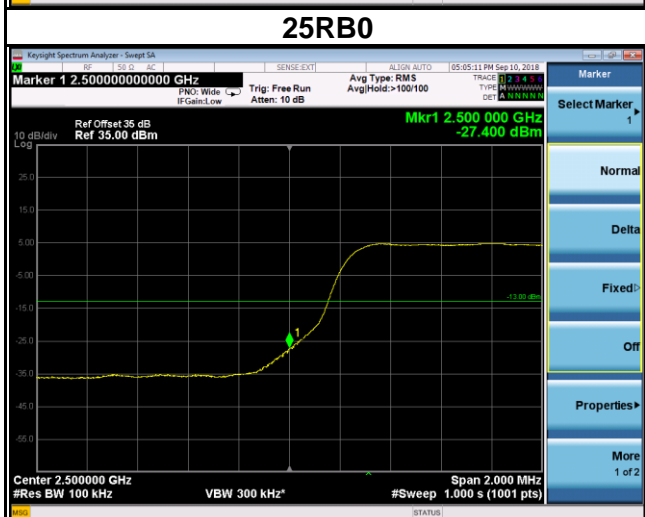

Band	LTE Band 4		
Channel Bandwidth (MHz)	15	Modulation	16QAM

20025	20325
1RB0	1RB74

75RB0	75RB0
-------	-------

Band	LTE Band 4		
Channel Bandwidth (MHz)	20	Modulation	16QAM

20050	20300
1RB0	1RB99

Band	LTE Band 7		
Channel Bandwidth (MHz)	5	Modulation	QPSK

20775	21425
1RB0	1RB24

Band	LTE Band 7		
Channel Bandwidth (MHz)	5	Modulation	QPSK
	20775		21425

Channel Edge

Band	LTE Band 7		
Channel Bandwidth (MHz)	5	Modulation	16QAM

20775	21425
1RB0	1RB24

25RB0

25RB0

Band	LTE Band 7		
Channel Bandwidth (MHz)	5	Modulation	16QAM
	20775		21425