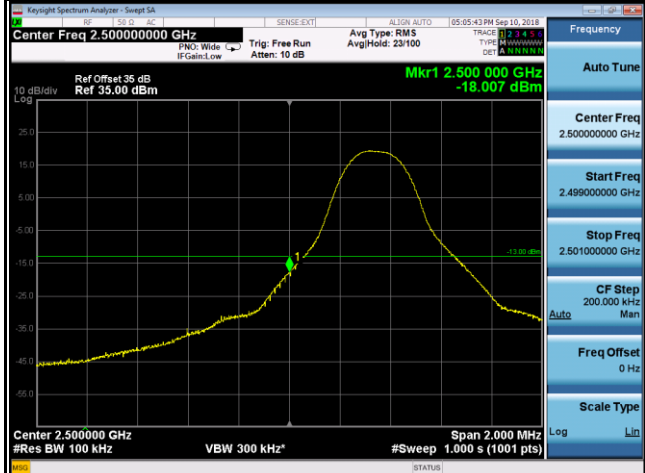

Band	LTE Band 4		
Channel Bandwidth (MHz)	15	Modulation	16QAM

20025	20325
1RB0	1RB74

75RB0	75RB0
-------	-------

Band	LTE Band 4		
Channel Bandwidth (MHz)	20	Modulation	16QAM

20050	20300
1RB0	1RB99

Band	LTE Band 7		
Channel Bandwidth (MHz)	5	Modulation	QPSK

20775	21425
1RB0	1RB24

Band	LTE Band 7		
Channel Bandwidth (MHz)	5	Modulation	QPSK
	20775		21425

Channel Edge

Band	LTE Band 7		
Channel Bandwidth (MHz)	5	Modulation	16QAM

20775	21425
1RB0	1RB24

25RB0

25RB0

Band	LTE Band 7		
Channel Bandwidth (MHz)	5	Modulation	16QAM
	20775		21425