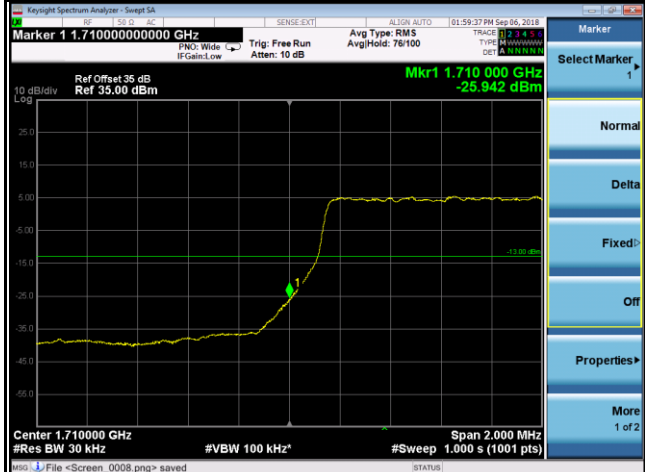

15RB0	15RB0