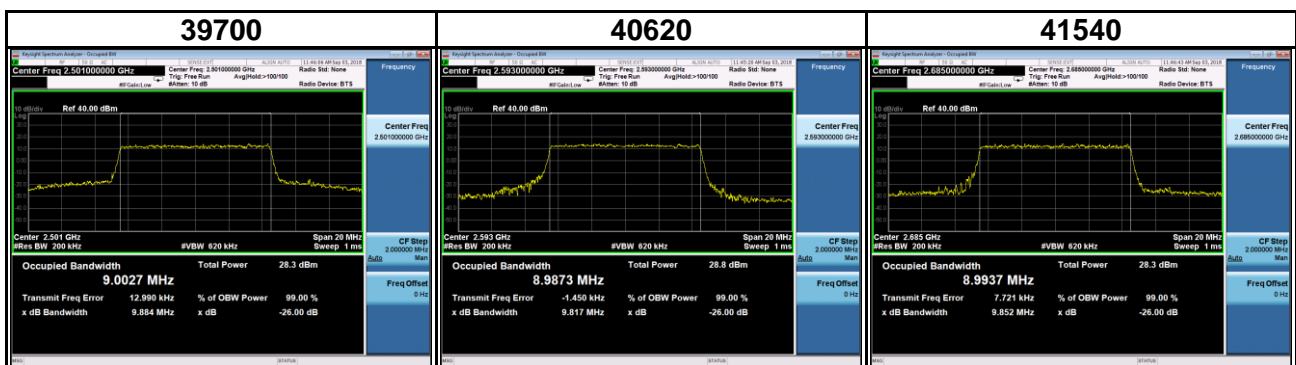

Band	LTE Band 41		
Channel Bandwidth (MHz)	10	Modulation	16QAM
Channel	Frequency (MHz)	99 % Occupied Bandwidth (MHz)	26 dB Bandwidth (MHz)
39700	2501.0	9.0027	9.884
40620	2593.0	8.9873	9.817
41540	2685.0	8.9937	9.852