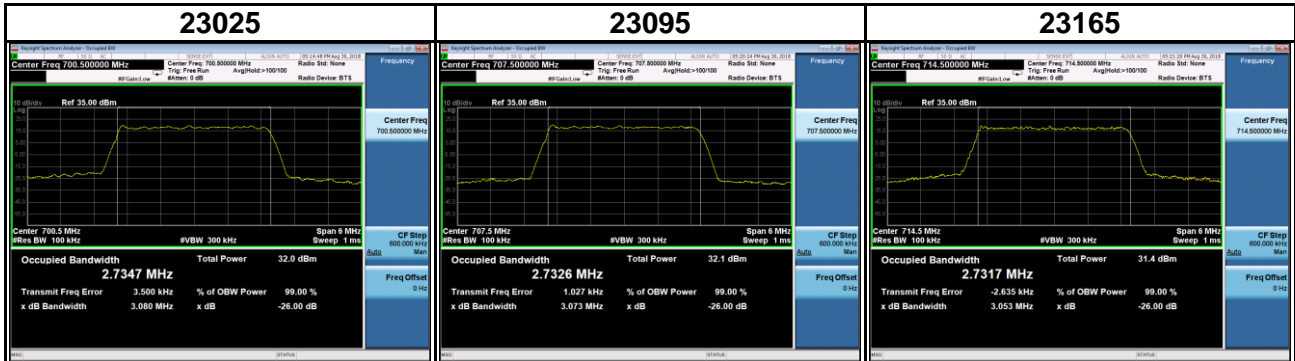

Band	LTE Band 12		
Channel Bandwidth (MHz)	3	Modulation	QPSK
Channel	Frequency (MHz)	99 % Occupied Bandwidth (MHz)	26 dB Bandwidth (MHz)
23025	700.5	2.7347	3.080
23095	707.5	2.7326	3.073
23165	714.5	2.7317	3.053