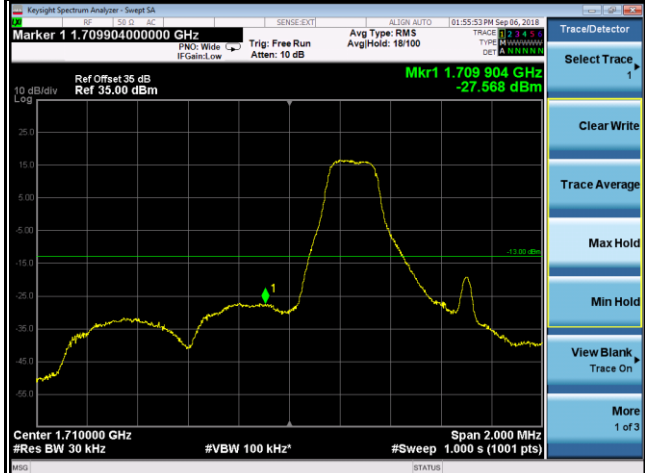

## APPENDIX D OUT OF BAND EMISSIONS

CONTINUE ON NEXT PAGE

Band	LTE Band 4		
Channel Bandwidth (MHz)	1.4	Modulation	16QAM

19957	20393
1RB0	1RB5

Band	LTE Band 4		
Channel Bandwidth (MHz)	3	Modulation	QPSK

19965	20385
1RB0	1RB14