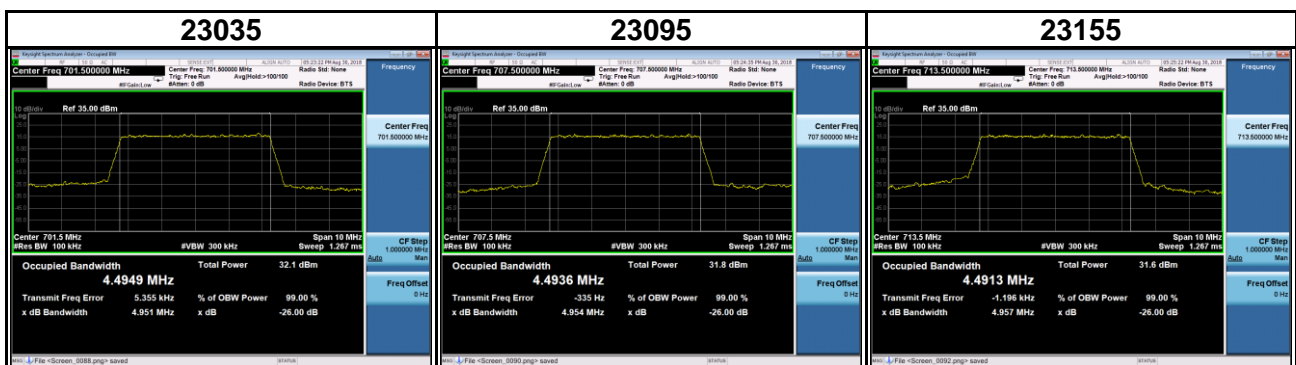

Band	LTE Band 12		
Channel Bandwidth (MHz)	5	Modulation	16QAM
Channel	Frequency (MHz)	99 % Occupied Bandwidth (MHz)	26 dB Bandwidth (MHz)
23035	701.5	4.4949	4.951
23095	707.5	4.4936	4.954
23155	713.5	4.4913	4.957