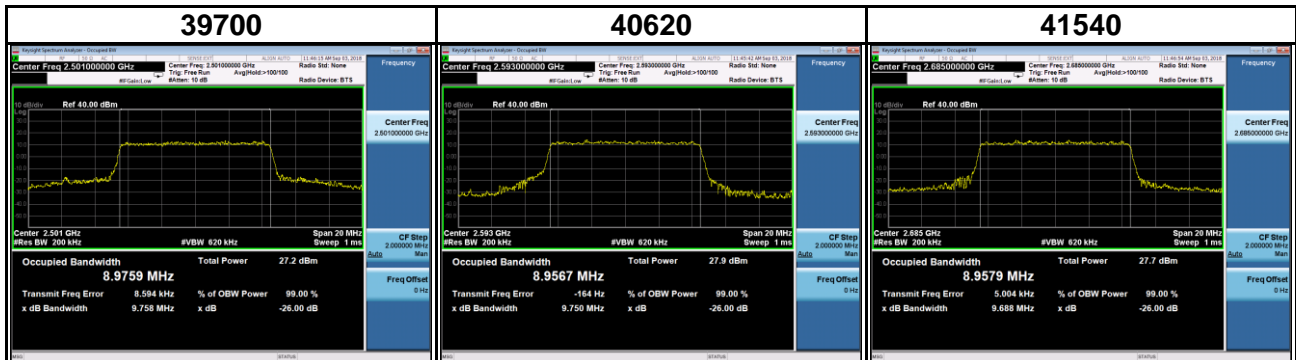

Band	LTE Band 41		
Channel Bandwidth (MHz)	10	Modulation	QPSK
Channel	Frequency (MHz)	99 % Occupied Bandwidth (MHz)	26 dB Bandwidth (MHz)
39700	2501.0	8.9759	9.758
40620	2593.0	8.9567	9.750
41540	2685.0	8.9579	9.688