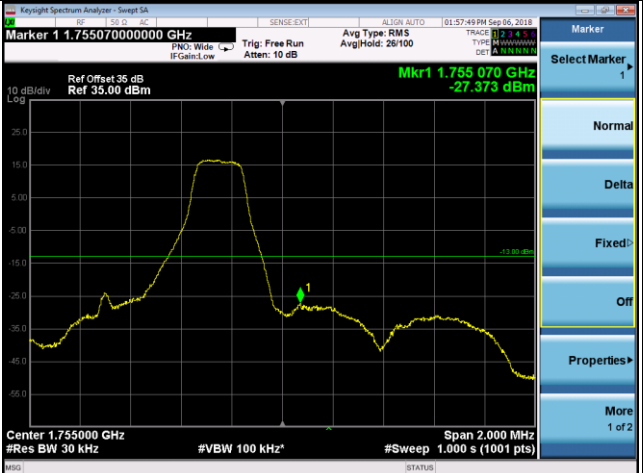

## APPENDIX D OUT OF BAND EMISSIONS

CONTINUE ON NEXT PAGE

Band	LTE Band 4		
Channel Bandwidth (MHz)	1.4	Modulation	16QAM

19957	20393
1RB0	1RB5

Band	LTE Band 4		
Channel Bandwidth (MHz)	3	Modulation	QPSK

19965	20385
1RB0	1RB14