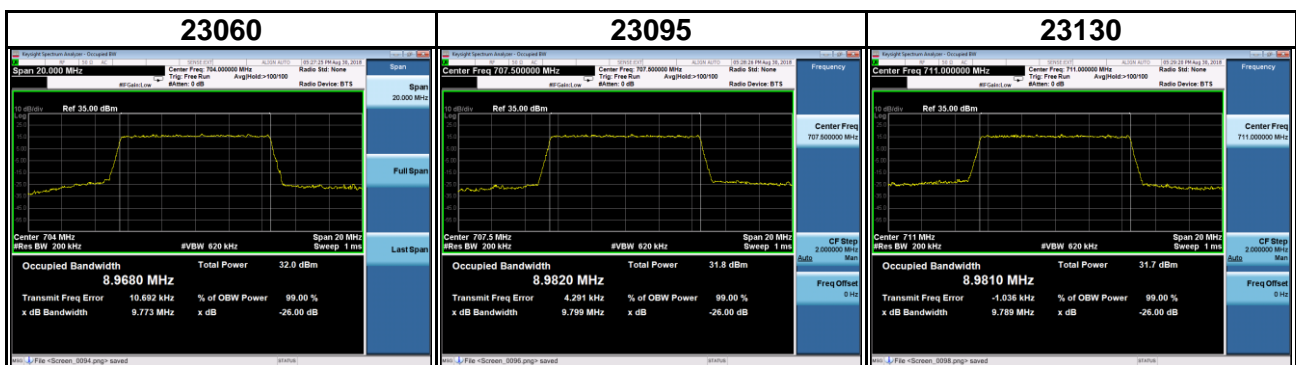

Band	LTE Band 12		
Channel Bandwidth (MHz)	10	Modulation	16QAM
Channel	Frequency (MHz)	99 % Occupied Bandwidth (MHz)	26 dB Bandwidth (MHz)
23060	704.0	8.9680	9.773
23095	707.5	8.9820	9.799
23130	711.0	8.9810	9.789