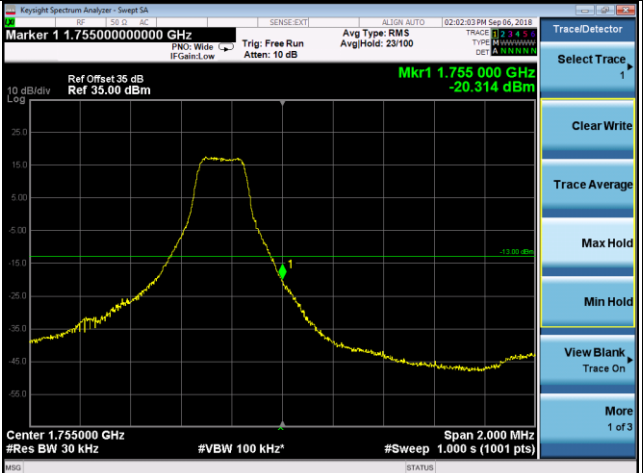

## APPENDIX D OUT OF BAND EMISSIONS

CONTINUE ON NEXT PAGE

Band	LTE Band 4		
Channel Bandwidth (MHz)	1.4	Modulation	16QAM

19957	20393
1RB0	1RB5

Band	LTE Band 4		
Channel Bandwidth (MHz)	3	Modulation	QPSK

19965	20385
1RB0	1RB14