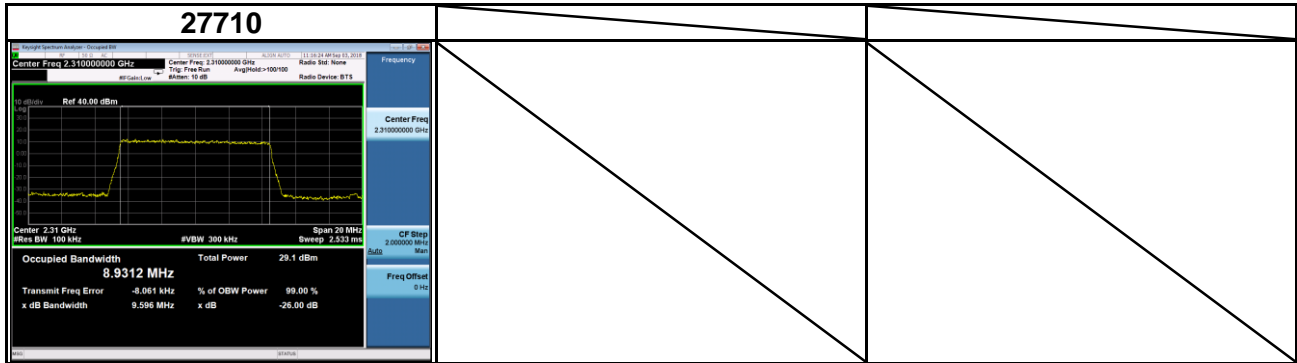

Band	LTE Band 30		
Channel Bandwidth (MHz)	10	Modulation	QPSK
Channel	Frequency (MHz)	99 % Occupied Bandwidth (MHz)	26 dB Bandwidth (MHz)
27710	2310.0	8.9312	9.596