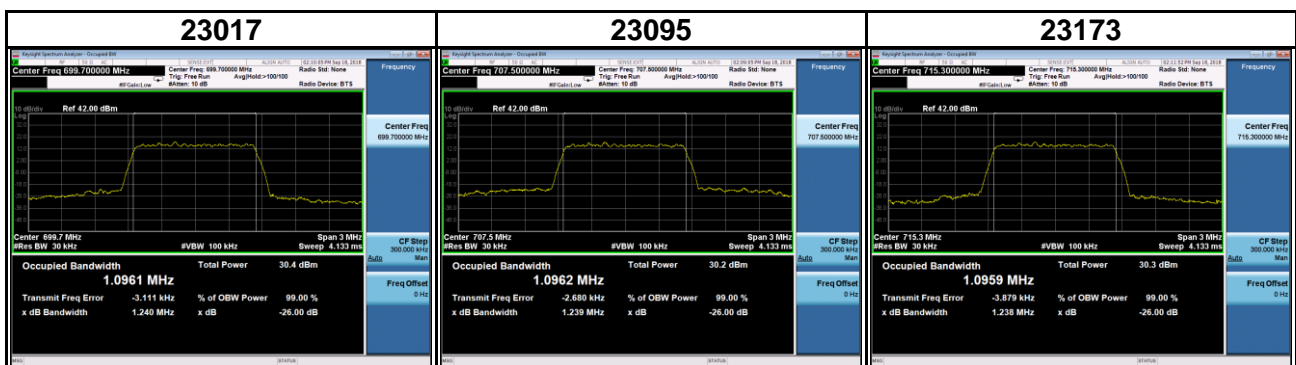

Band	LTE Band 12		
Channel Bandwidth (MHz)	1.4	Modulation	16QAM
Channel	Frequency (MHz)	99 % Occupied Bandwidth (MHz)	26 dB Bandwidth (MHz)
23017	699.7	1.0961	1.240
23095	707.5	1.0962	1.239
23173	715.3	1.0959	1.238