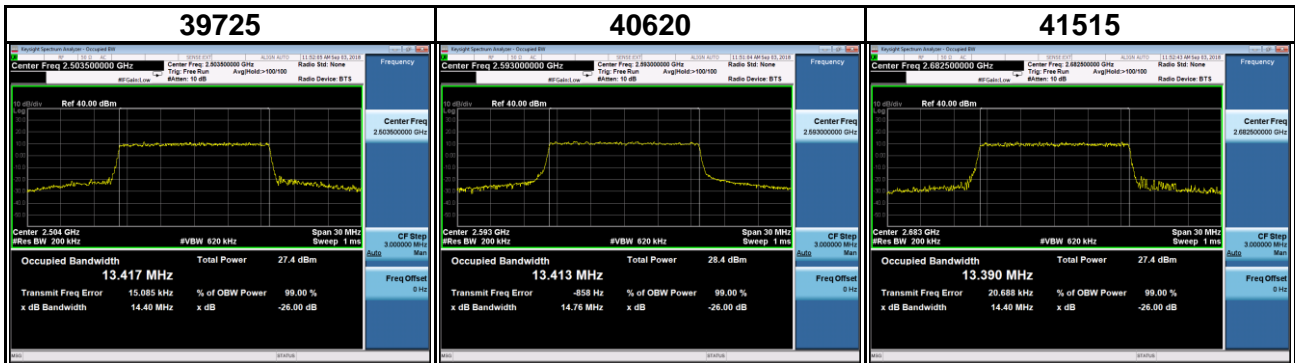

Band	LTE Band 41		
Channel Bandwidth (MHz)	15	Modulation	16QAM
Channel	Frequency (MHz)	99 % Occupied Bandwidth (MHz)	26 dB Bandwidth (MHz)
39725	2503.5	13.417	14.40
40620	2593.0	13.413	14.76
41515	2682.5	13.390	14.40