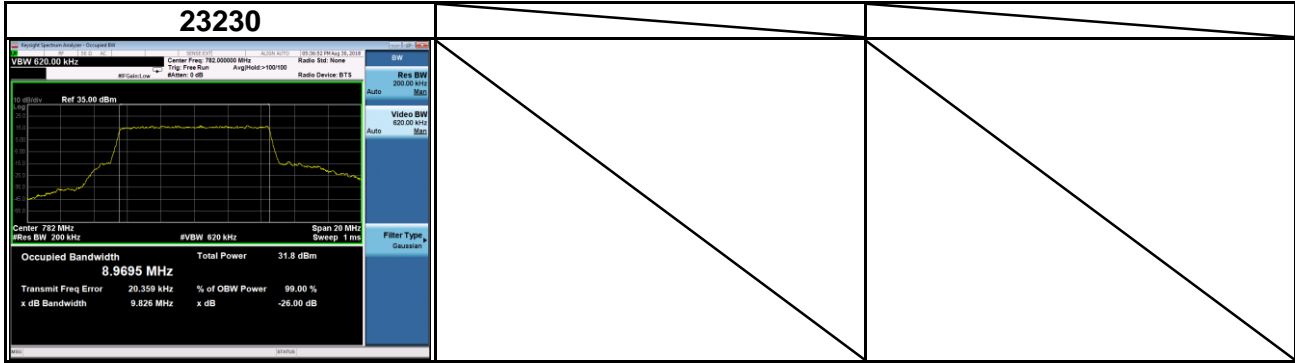

Band	LTE Band 13		
Channel Bandwidth (MHz)	10	Modulation	QPSK
Channel	Frequency (MHz)	99 % Occupied Bandwidth (MHz)	26 dB Bandwidth (MHz)
23230	782.0	8.9695	9.826