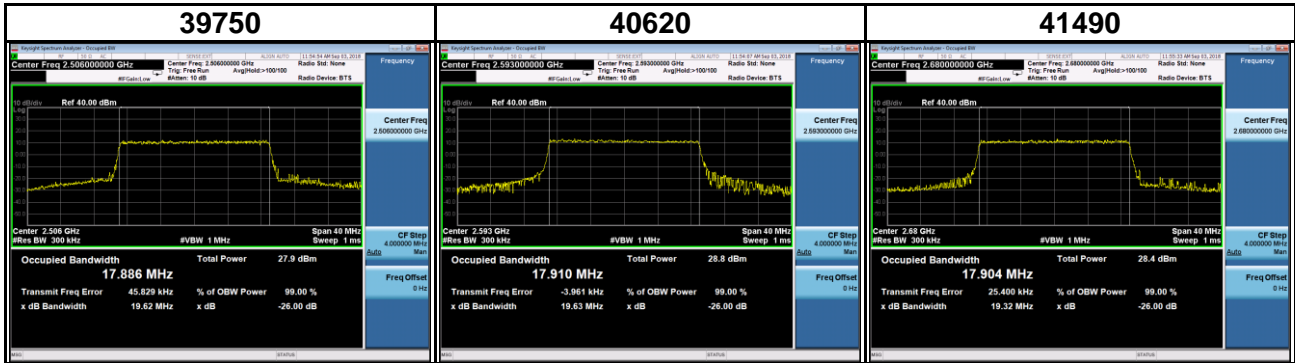

Band	LTE Band 41		
Channel Bandwidth (MHz)	20	Modulation	QPSK
Channel	Frequency (MHz)	99 % Occupied Bandwidth (MHz)	26 dB Bandwidth (MHz)
39750	2506.0	17.886	19.62
40620	2593.0	17.910	19.63
41490	2680.0	17.904	19.32