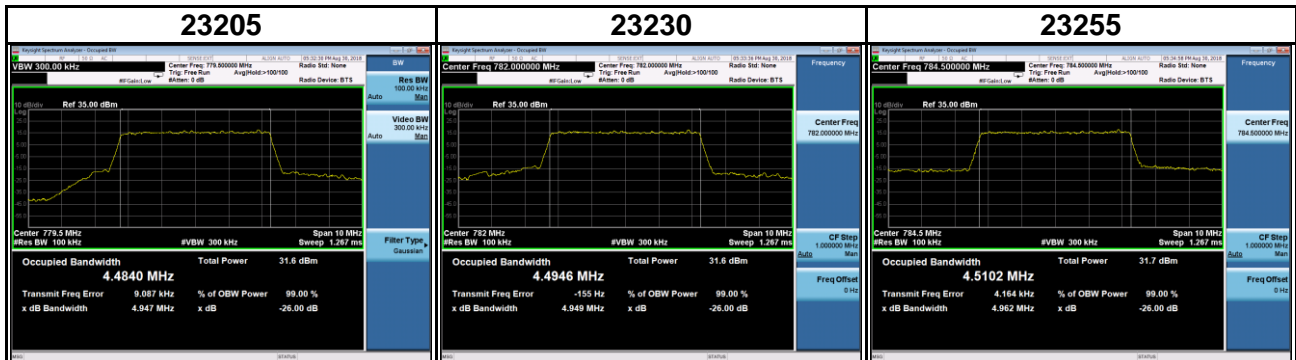

Band	LTE Band 13		
Channel Bandwidth (MHz)	5	Modulation	QPSK
Channel	Frequency (MHz)	99 % Occupied Bandwidth (MHz)	26 dB Bandwidth (MHz)
23205	779.5	4.4840	4.947
23230	782.0	4.4946	4.949
23255	784.5	4.5102	4.962