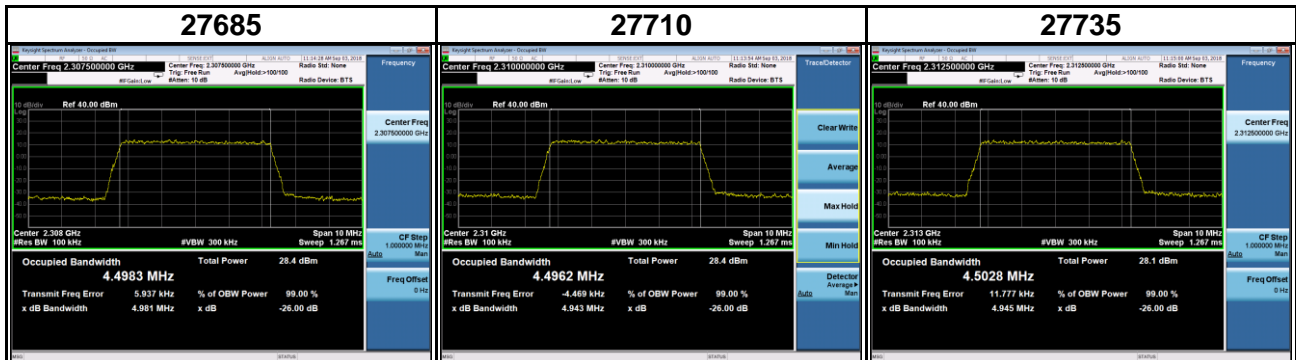

Band	LTE Band 13		
Channel Bandwidth (MHz)	5	Modulation	QPSK
Channel	Frequency (MHz)	99 % Occupied Bandwidth (MHz)	26 dB Bandwidth (MHz)
23205	779.5	4.4840	4.947
23230	782.0	4.4946	4.949
23255	784.5	4.5102	4.962

Band	LTE Band 13		
Channel Bandwidth (MHz)	5	Modulation	16QAM
Channel	Frequency (MHz)	99 % Occupied Bandwidth (MHz)	26 dB Bandwidth (MHz)
23205	779.5	4.4840	4.947
23230	782.0	4.4943	4.949
23255	784.5	4.5102	4.962

Band	LTE Band 13		
Channel Bandwidth (MHz)	10	Modulation	QPSK
Channel	Frequency (MHz)	99 % Occupied Bandwidth (MHz)	26 dB Bandwidth (MHz)
23230	782.0	8.9695	9.826

Band	LTE Band 13		
Channel Bandwidth (MHz)	10	Modulation	16QAM
Channel	Frequency (MHz)	99 % Occupied Bandwidth (MHz)	26 dB Bandwidth (MHz)
23230	782.0	8.9694	9.826

Band	LTE Band 30		
Channel Bandwidth (MHz)	5	Modulation	QPSK
Channel	Frequency (MHz)	99 % Occupied Bandwidth (MHz)	26 dB Bandwidth (MHz)
27685	2307.5	4.4983	4.981
27710	2310.0	4.4962	4.943
27735	2312.5	4.5028	4.945