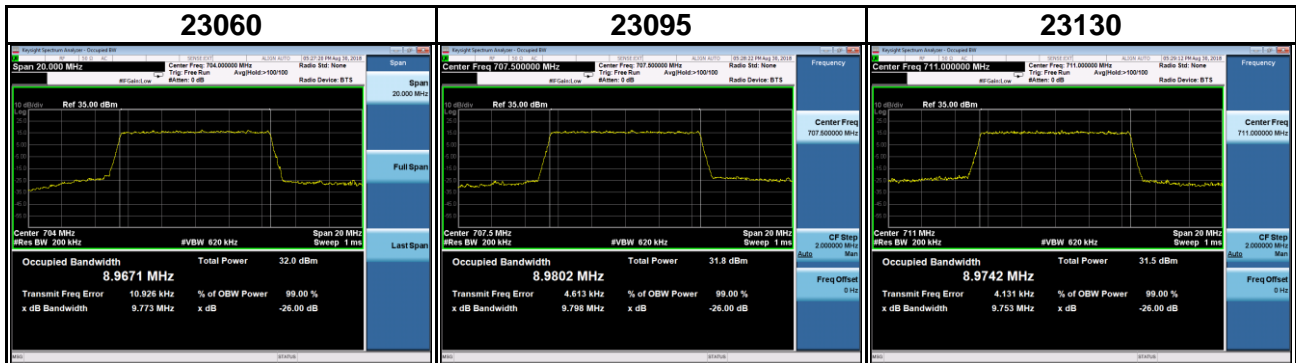

Band	LTE Band 12		
Channel Bandwidth (MHz)	10	Modulation	QPSK
Channel	Frequency (MHz)	99 % Occupied Bandwidth (MHz)	26 dB Bandwidth (MHz)
23060	704.0	8.9671	9.773
23095	707.5	8.9802	9.798
23130	711.0	8.9742	9.753