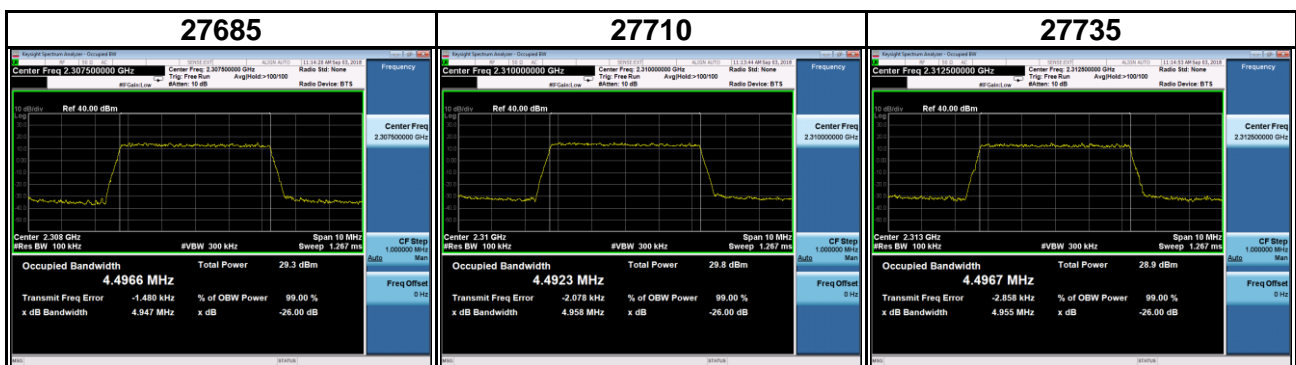

Band	LTE Band 30		
Channel Bandwidth (MHz)	5	Modulation	16QAM
Channel	Frequency (MHz)	99 % Occupied Bandwidth (MHz)	26 dB Bandwidth (MHz)
27685	2307.5	4.4966	4.947
27710	2310.0	4.4923	4.958
27735	2312.5	4.4967	4.955