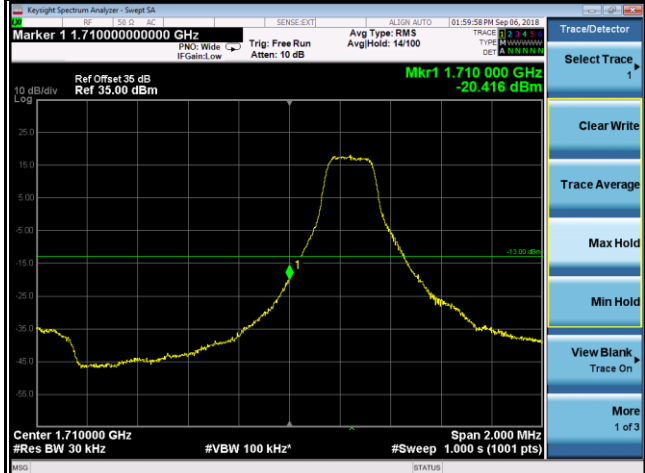

## APPENDIX D OUT OF BAND EMISSIONS

CONTINUE ON NEXT PAGE

Band	LTE Band 4		
Channel Bandwidth (MHz)	1.4	Modulation	16QAM

19957	20393
1RB0	1RB5

Band	LTE Band 4		
Channel Bandwidth (MHz)	3	Modulation	QPSK

19965	20385
1RB0	1RB14