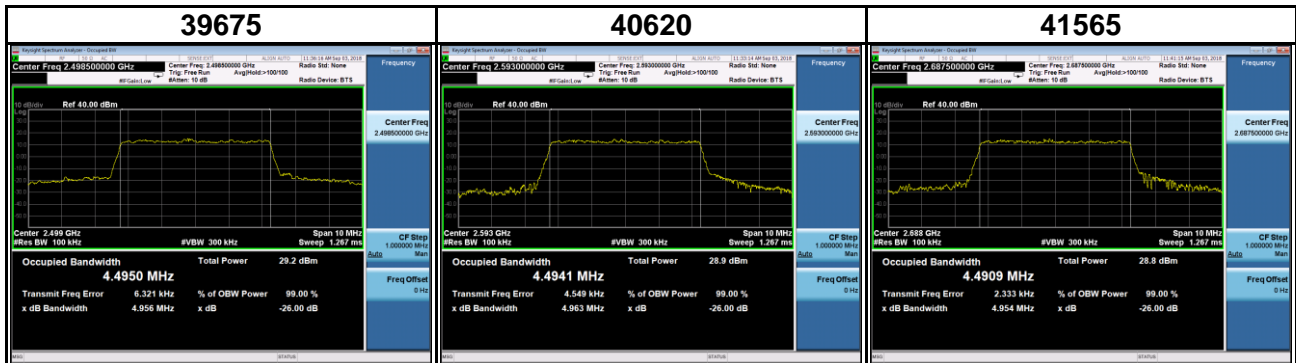

Band	LTE Band 41		
Channel Bandwidth (MHz)	5	Modulation	QPSK
Channel	Frequency (MHz)	99 % Occupied Bandwidth (MHz)	26 dB Bandwidth (MHz)
39675	2498.5	4.4950	4.956
40620	2593.0	4.4941	4.963
41565	2687.5	4.4909	4.954