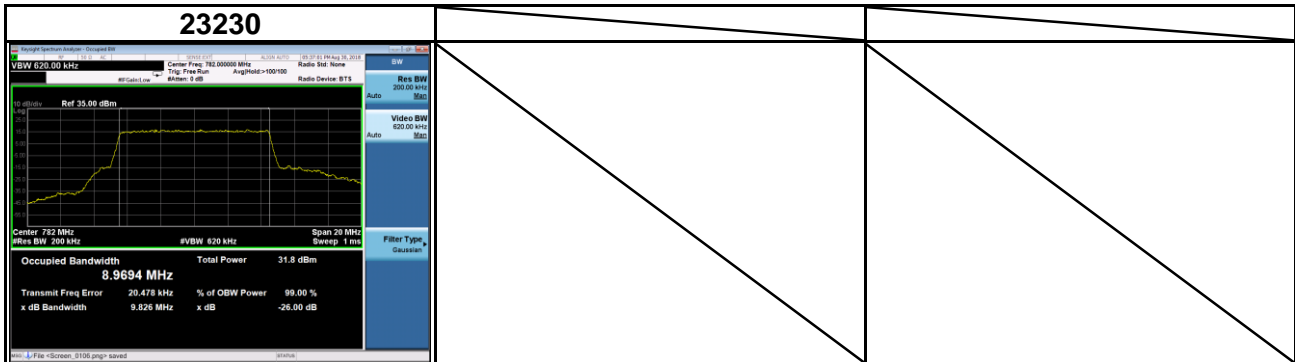

Band	LTE Band 13		
Channel Bandwidth (MHz)	10	Modulation	16QAM
Channel	Frequency (MHz)	99 % Occupied Bandwidth (MHz)	26 dB Bandwidth (MHz)
23230	782.0	8.9694	9.826