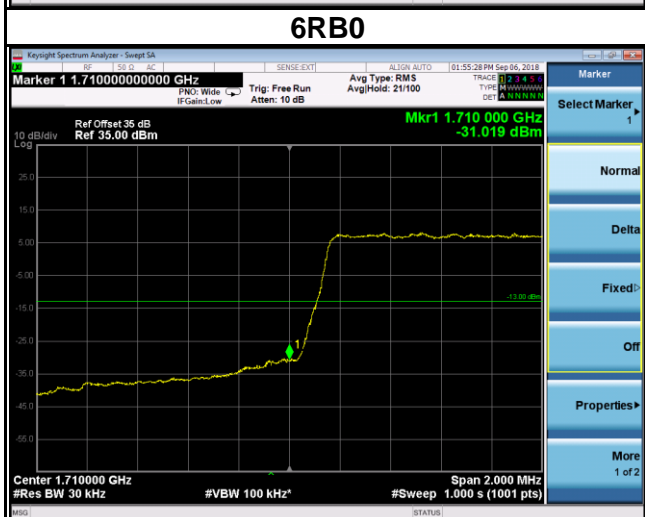

## APPENDIX D OUT OF BAND EMISSIONS

CONTINUE ON NEXT PAGE

Band	LTE Band 4		
Channel Bandwidth (MHz)	1.4	Modulation	16QAM

19957	20393
1RB0	1RB5

Band	LTE Band 4		
Channel Bandwidth (MHz)	3	Modulation	QPSK

19965	20385
1RB0	1RB14

15RB0	15RB0
-------	-------

Band	LTE Band 4		
Channel Bandwidth (MHz)	3	Modulation	16QAM

19965	20385
1RB0	1RB14