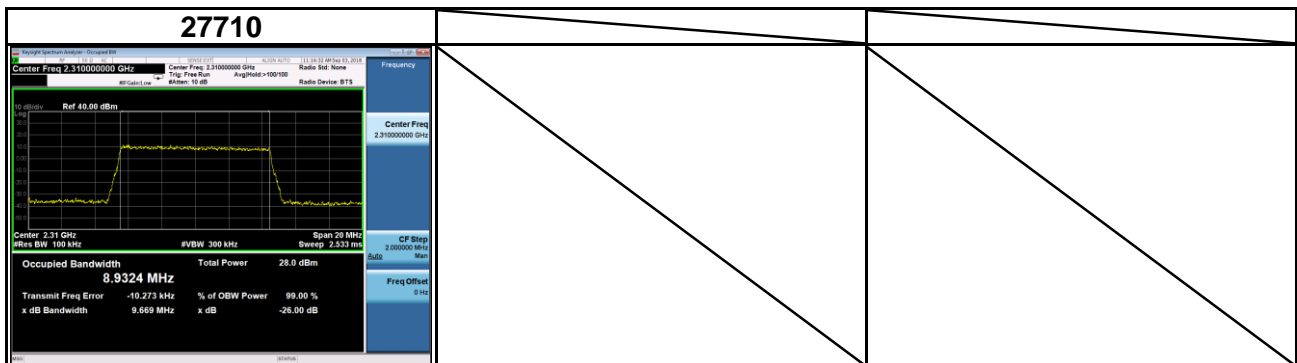

Band	LTE Band 30		
Channel Bandwidth (MHz)	10	Modulation	16QAM
Channel	Frequency (MHz)	99 % Occupied Bandwidth (MHz)	26 dB Bandwidth (MHz)
27710	2310.0	8.9324	9.669