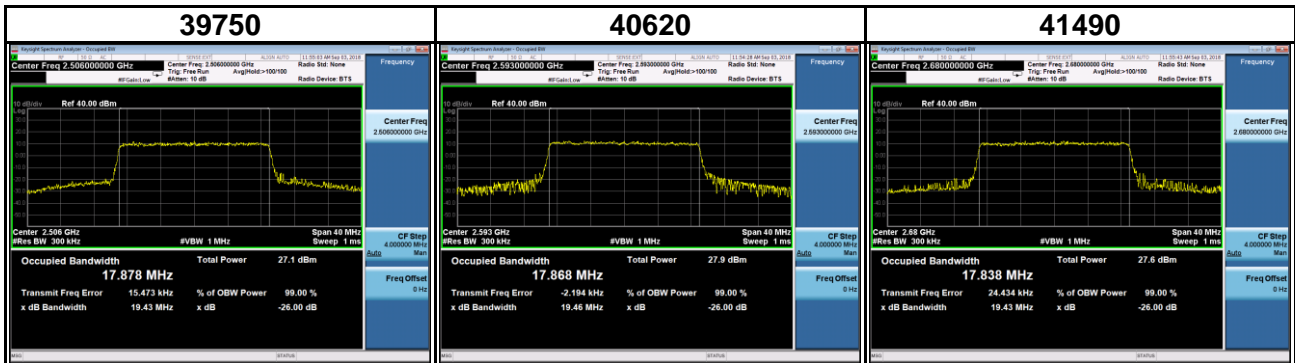

Band	LTE Band 41		
Channel Bandwidth (MHz)	20	Modulation	16QAM
Channel	Frequency (MHz)	99 % Occupied Bandwidth (MHz)	26 dB Bandwidth (MHz)
39750	2506.0	17.878	19.43
40620	2593.0	17.868	9.46
41490	2680.0	17.838	19.43