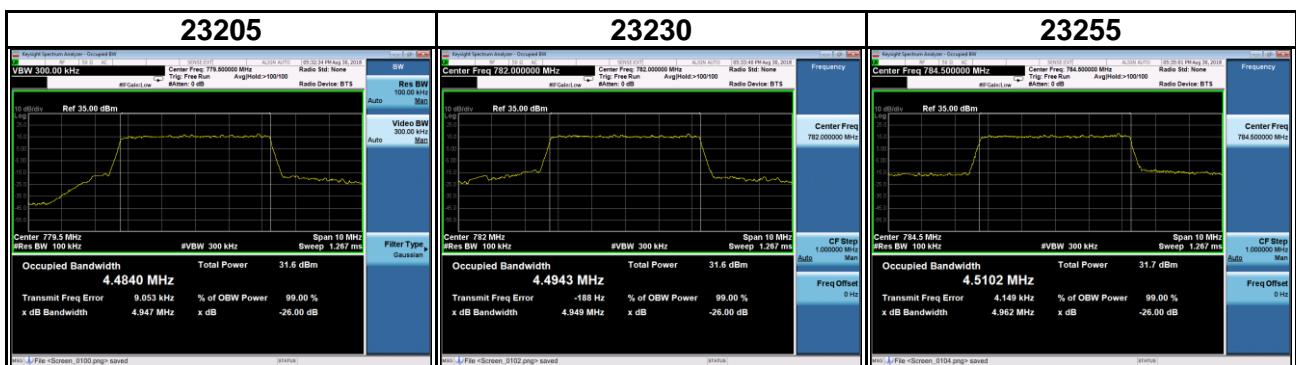

Band	LTE Band 13		
Channel Bandwidth (MHz)	5	Modulation	16QAM
Channel	Frequency (MHz)	99 % Occupied Bandwidth (MHz)	26 dB Bandwidth (MHz)
23205	779.5	4.4840	4.947
23230	782.0	4.4943	4.949
23255	784.5	4.5102	4.962