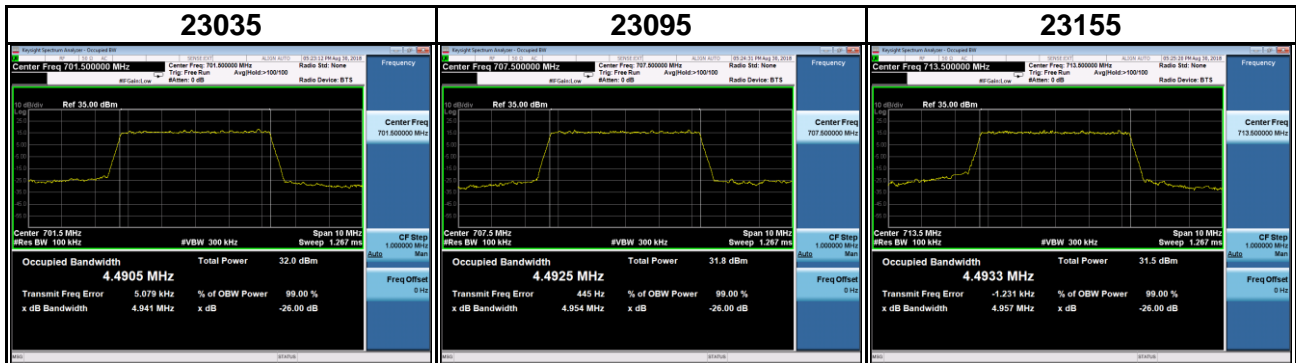

Band	LTE Band 12		
Channel Bandwidth (MHz)	5	Modulation	QPSK
Channel	Frequency (MHz)	99 % Occupied Bandwidth (MHz)	26 dB Bandwidth (MHz)
23035	701.5	4.4905	4.941
23095	707.5	4.4925	4.954
23155	713.5	4.4933	4.957