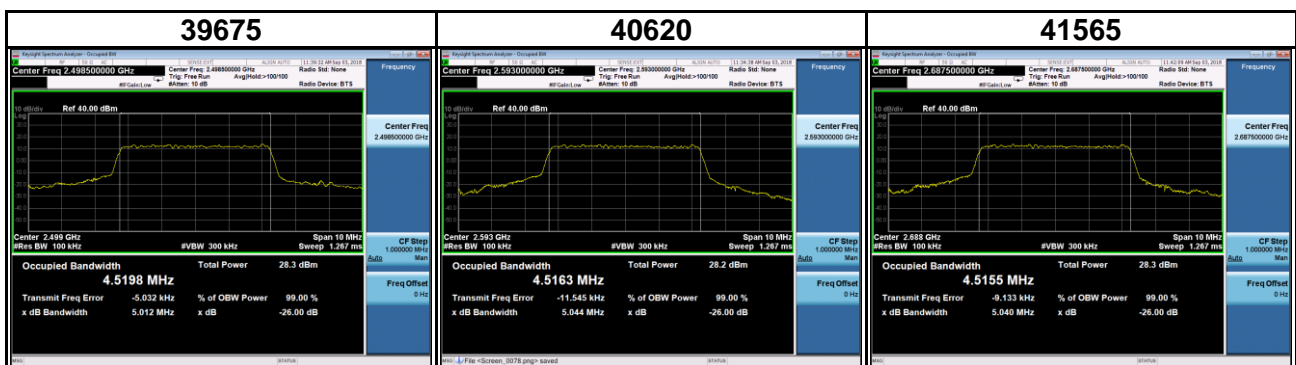

Band	LTE Band 41		
Channel Bandwidth (MHz)	5	Modulation	16QAM
Channel	Frequency (MHz)	99 % Occupied Bandwidth (MHz)	26 dB Bandwidth (MHz)
39675	2498.5	4.5198	5.012
40620	2593.0	4.5163	5.044
41565	2687.5	4.5155	5.040