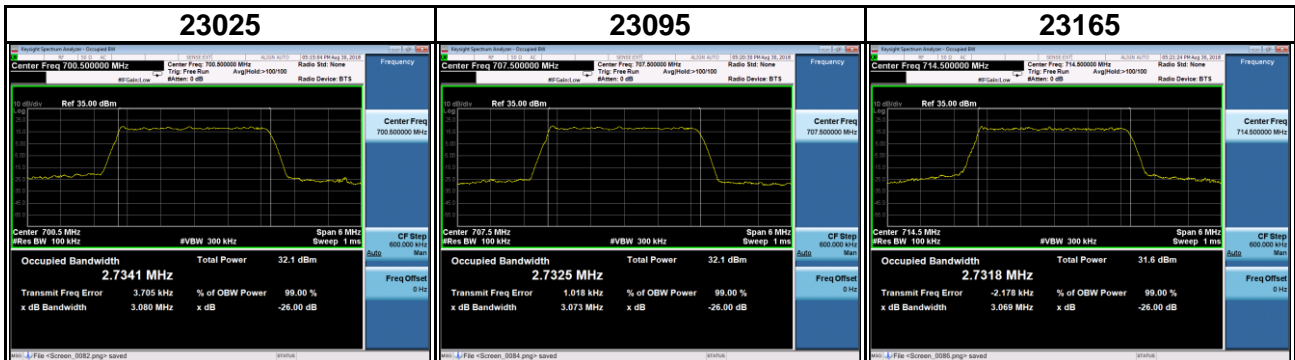

Band	LTE Band 12		
Channel Bandwidth (MHz)	3	Modulation	16QAM
Channel	Frequency (MHz)	99 % Occupied Bandwidth (MHz)	26 dB Bandwidth (MHz)
23025	700.5	2.7341	3.080
23095	707.5	2.7325	3.073
23165	714.5	2.7318	3.069