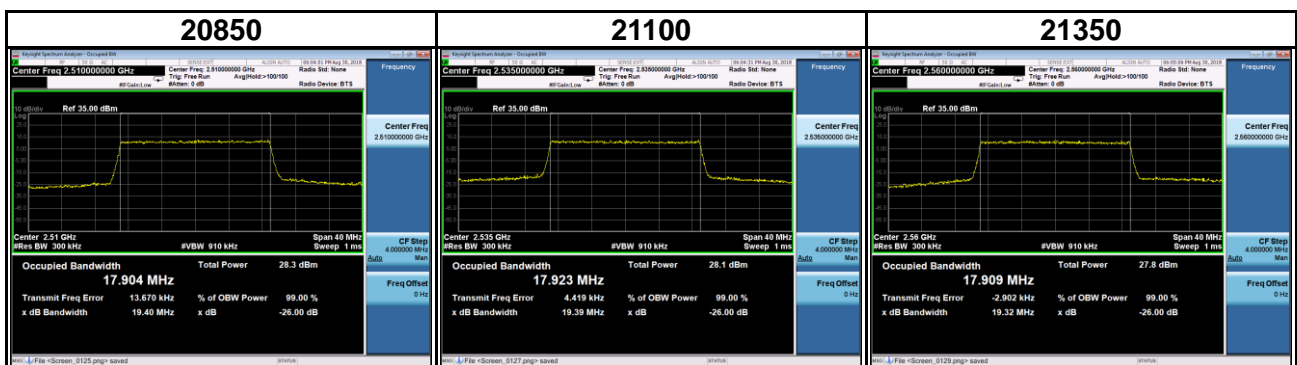

Band	LTE Band 7		
Channel Bandwidth (MHz)	20	Modulation	QPSK
Channel	Frequency (MHz)	99 % Occupied Bandwidth (MHz)	26 dB Bandwidth (MHz)
20850	2510.0	17.903	19.37
21100	2535.0	17.922	19.39
21350	2560.0	17.898	19.29

Band	LTE Band 7		
Channel Bandwidth (MHz)	20	Modulation	16QAM
Channel	Frequency (MHz)	99 % Occupied Bandwidth (MHz)	26 dB Bandwidth (MHz)
20850	2510.0	17.904	19.40
21100	2535.0	17.923	19.39
21350	2560.0	17.090	19.32