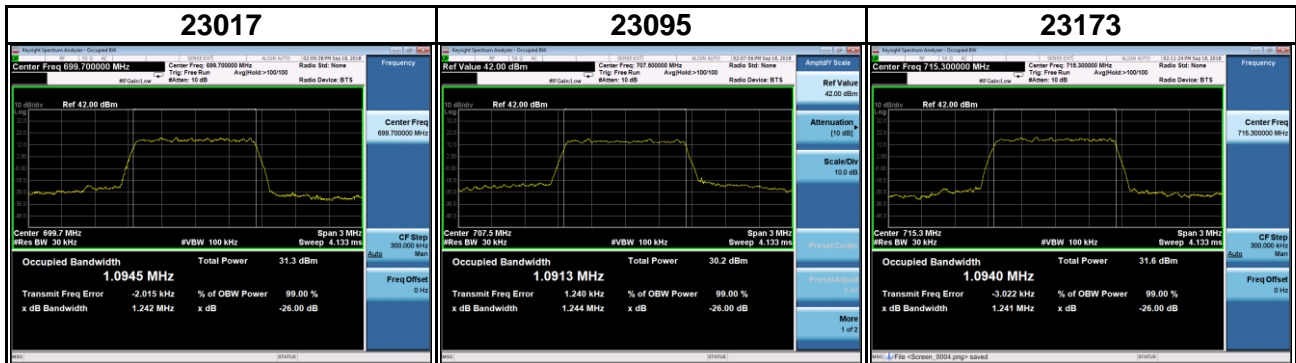

Band	LTE Band 7		
Channel Bandwidth (MHz)	20	Modulation	QPSK
Channel	Frequency (MHz)	99 % Occupied Bandwidth (MHz)	26 dB Bandwidth (MHz)
20850	2510.0	17.903	19.37
21100	2535.0	17.922	19.39
21350	2560.0	17.898	19.29

Band	LTE Band 7		
Channel Bandwidth (MHz)	20	Modulation	16QAM
Channel	Frequency (MHz)	99 % Occupied Bandwidth (MHz)	26 dB Bandwidth (MHz)
20850	2510.0	17.904	19.40
21100	2535.0	17.923	19.39
21350	2560.0	17.090	19.32

Band	LTE Band 12		
Channel Bandwidth (MHz)	1.4	Modulation	QPSK
Channel	Frequency (MHz)	99 % Occupied Bandwidth (MHz)	26 dB Bandwidth (MHz)
23017	699.7	1.0945	1.242
23095	707.5	1.0913	1.244
23173	715.3	1.0940	1.241