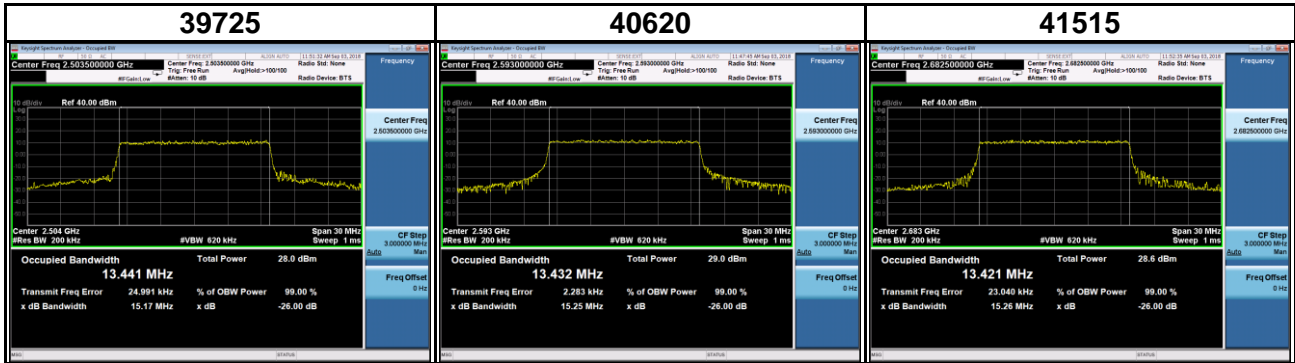

Band	LTE Band 41		
Channel Bandwidth (MHz)	15	Modulation	QPSK
Channel	Frequency (MHz)	99 % Occupied Bandwidth (MHz)	26 dB Bandwidth (MHz)
39725	2503.5	13.441	15.17
40620	2593.0	13.432	15.25
41515	2682.5	13.421	15.26