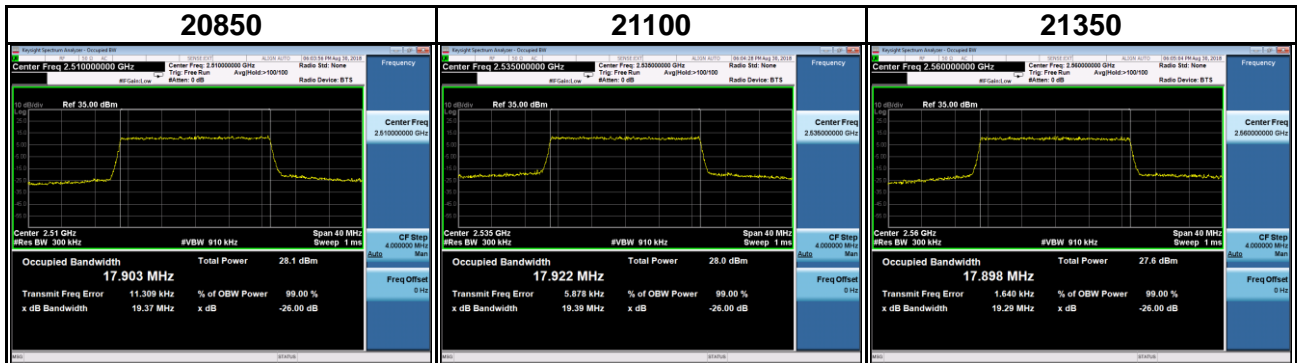

Band	LTE Band 7		
Channel Bandwidth (MHz)	20	Modulation	QPSK
Channel	Frequency (MHz)	99 % Occupied Bandwidth (MHz)	26 dB Bandwidth (MHz)
20850	2510.0	17.903	19.37
21100	2535.0	17.922	19.39
21350	2560.0	17.898	19.29

Band	LTE Band 7		
Channel Bandwidth (MHz)	20	Modulation	16QAM
Channel	Frequency (MHz)	99 % Occupied Bandwidth (MHz)	26 dB Bandwidth (MHz)
20850	2510.0	17.904	19.40
21100	2535.0	17.923	19.39
21350	2560.0	17.090	19.32