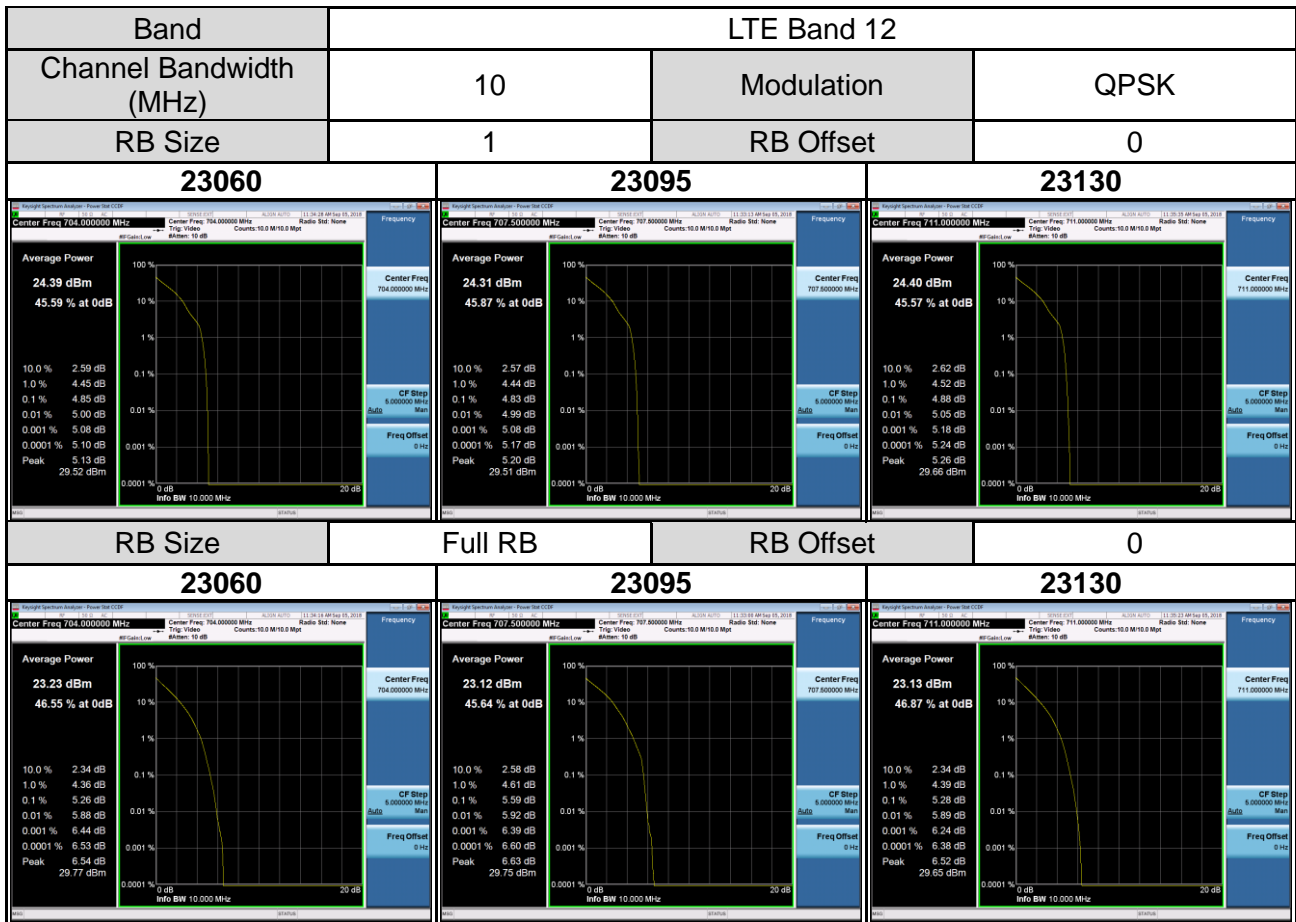

Band	LTE Band 12		
Channel Bandwidth (MHz)	3	Modulation	QPSK
RB Size	1	RB Offset	0

RB Size	Full RB	RB Offset	0
---------	---------	-----------	---

Band	LTE Band 12		
Channel Bandwidth (MHz)	3	Modulation	16QAM
RB Size	1	RB Offset	0

RB Size	Full RB	RB Offset	0
---------	---------	-----------	---

Band	LTE Band 12		
Channel Bandwidth (MHz)	5	Modulation	QPSK
RB Size	1	RB Offset	0

RB Size	Full RB	RB Offset	0
---------	---------	-----------	---

Band	LTE Band 12		
Channel Bandwidth (MHz)	10	Modulation	16QAM
RB Size	1	RB Offset	0

RB Size	Full RB	RB Offset	0
---------	---------	-----------	---

Band	LTE Band 13		
Channel Bandwidth (MHz)	5	Modulation	16QAM
RB Size	1	RB Offset	0