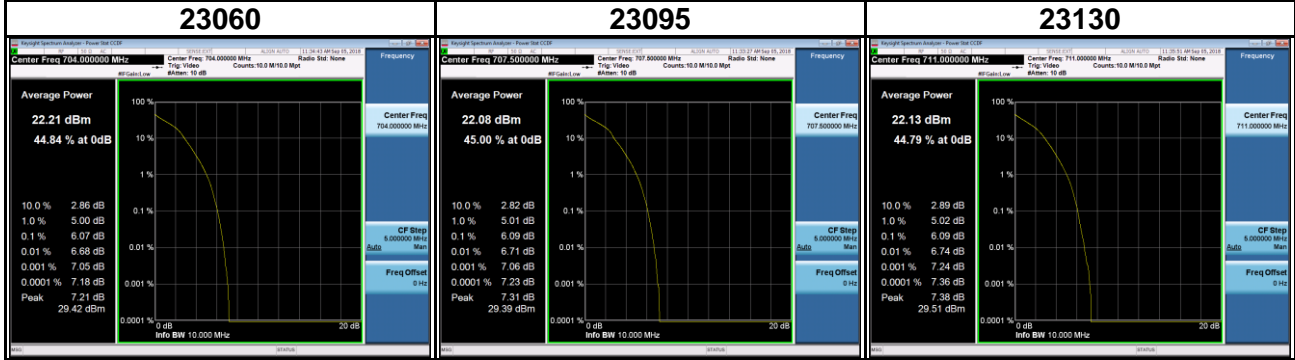

RB Size	Full RB	RB Offset	0
---------	---------	-----------	---

Band	LTE Band 12		
Channel Bandwidth (MHz)	5	Modulation	QPSK
RB Size	1	RB Offset	0

RB Size	Full RB	RB Offset	0
---------	---------	-----------	---

Band	LTE Band 12		
Channel Bandwidth (MHz)	10	Modulation	16QAM
RB Size	1	RB Offset	0

RB Size	Full RB	RB Offset	0
---------	---------	-----------	---

Band	LTE Band 13		
Channel Bandwidth (MHz)	5	Modulation	16QAM
RB Size	1	RB Offset	0