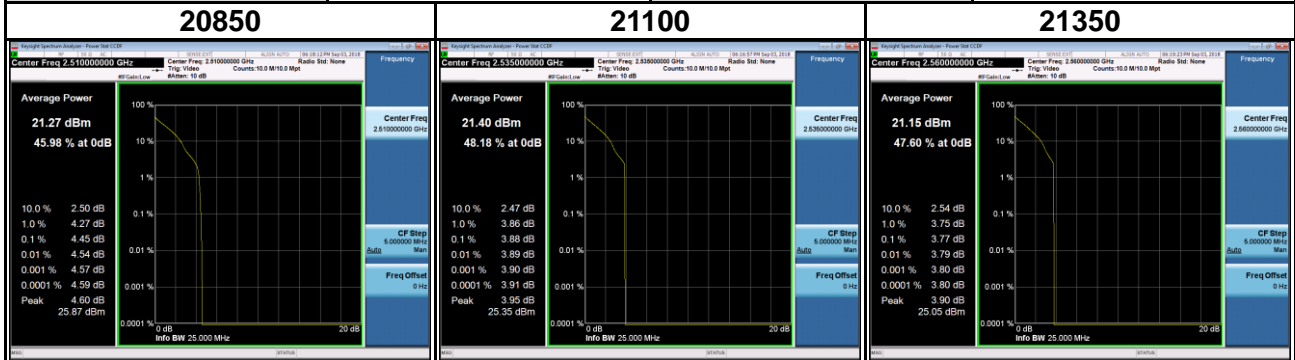

Band	LTE Band 7		
Channel Bandwidth (MHz)	15	Modulation	QPSK
RB Size	1	RB Offset	0

RB Size	Full RB	RB Offset	0
---------	---------	-----------	---

Band	LTE Band 7		
Channel Bandwidth (MHz)	15	Modulation	16QAM
RB Size	1	RB Offset	0

RB Size	Full RB	RB Offset	0
---------	---------	-----------	---

Band	LTE Band 7		
Channel Bandwidth (MHz)	20	Modulation	QPSK
RB Size	1	RB Offset	0

RB Size	Full RB	RB Offset	0
---------	---------	-----------	---