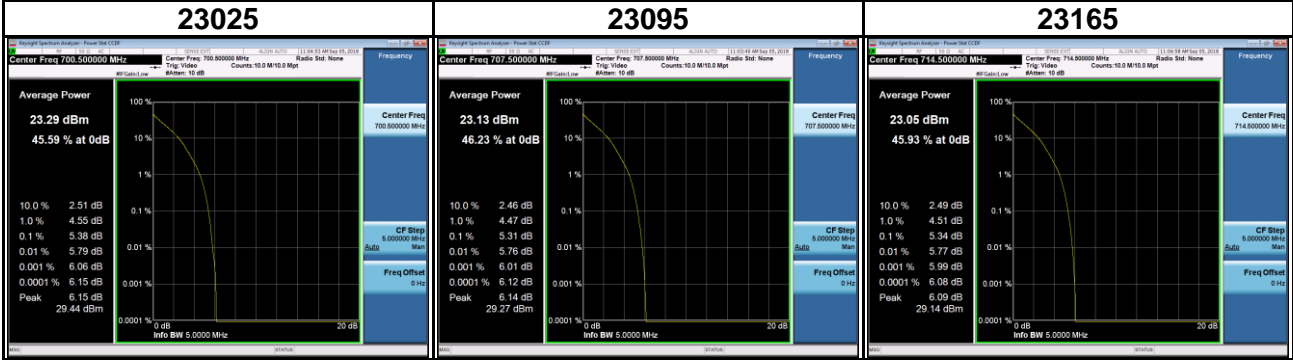

RB Size	Full RB	RB Offset	0