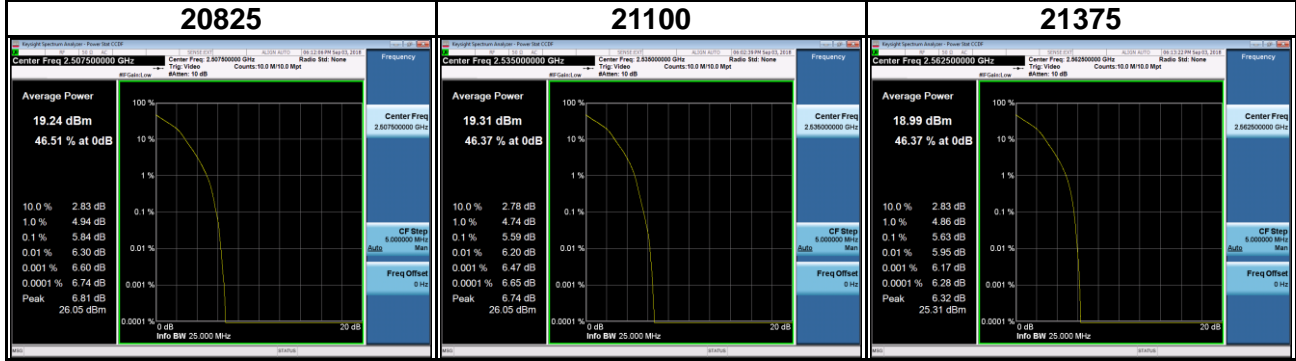

Band	LTE Band 7		
Channel Bandwidth (MHz)	15	Modulation	QPSK
RB Size	1	RB Offset	0

RB Size	Full RB	RB Offset	0
---------	---------	-----------	---

Band	LTE Band 7		
Channel Bandwidth (MHz)	15	Modulation	16QAM
RB Size	1	RB Offset	0

RB Size	Full RB	RB Offset	0
---------	---------	-----------	---

Band	LTE Band 7		
Channel Bandwidth (MHz)	20	Modulation	QPSK
RB Size	1	RB Offset	0

RB Size	Full RB	RB Offset	0
---------	---------	-----------	---