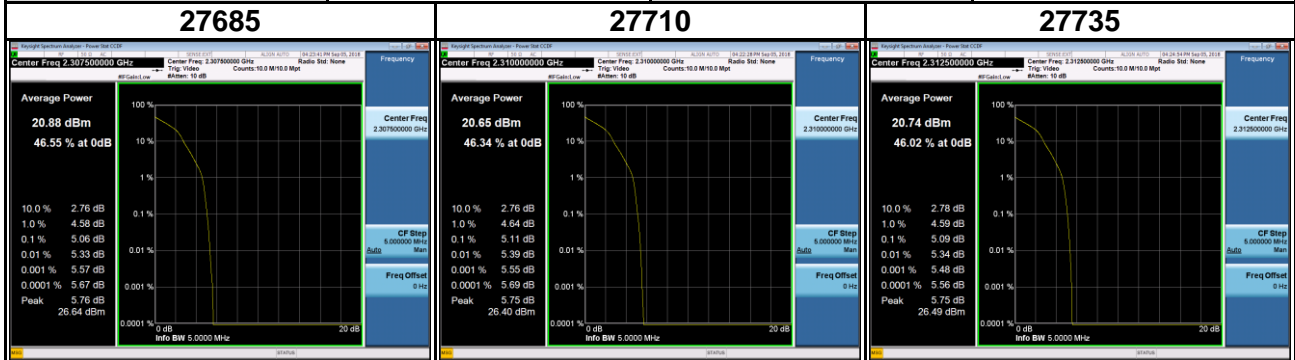

RB Size	Full RB	RB Offset	0
---------	---------	-----------	---

Band	LTE Band 13		
Channel Bandwidth (MHz)	10	Modulation	QPSK
RB Size	1	RB Offset	0
<b>23230</b>			
RB Size	Full RB	RB Offset	0
<b>23230</b>			

Band	LTE Band 13		
Channel Bandwidth (MHz)	10	Modulation	16QAM
RB Size	1	RB Offset	0
<b>23230</b>			
RB Size	Full RB	RB Offset	0
<b>23230</b>			

Band	LTE Band 30		
Channel Bandwidth (MHz)	5	Modulation	16QAM
RB Size	1	RB Offset	0