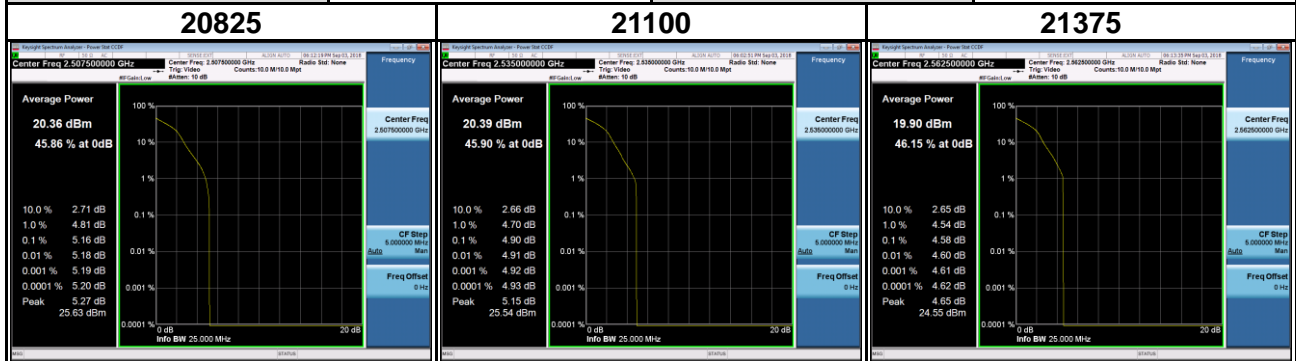

Band	LTE Band 7		
Channel Bandwidth (MHz)	15	Modulation	QPSK
RB Size	1	RB Offset	0

RB Size	Full RB	RB Offset	0
---------	---------	-----------	---

Band	LTE Band 7		
Channel Bandwidth (MHz)	15	Modulation	16QAM
RB Size	1	RB Offset	0

RB Size	Full RB	RB Offset	0
---------	---------	-----------	---

Band	LTE Band 7		
Channel Bandwidth (MHz)	20	Modulation	QPSK
RB Size	1	RB Offset	0

RB Size	Full RB	RB Offset	0
---------	---------	-----------	---