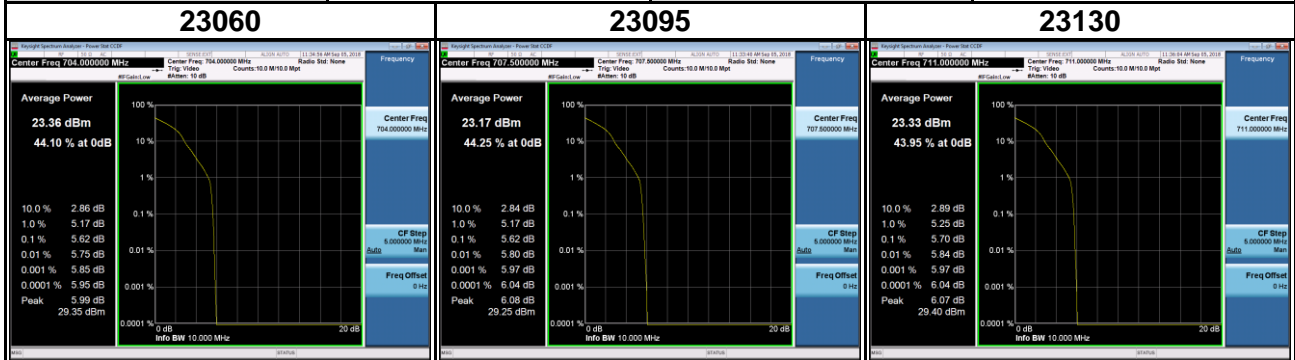

RB Size	Full RB	RB Offset	0
---------	---------	-----------	---

Band	LTE Band 12		
Channel Bandwidth (MHz)	5	Modulation	QPSK
RB Size	1	RB Offset	0

RB Size	Full RB	RB Offset	0
---------	---------	-----------	---

Band	LTE Band 12		
Channel Bandwidth (MHz)	10	Modulation	16QAM
RB Size	1	RB Offset	0

RB Size	Full RB	RB Offset	0
---------	---------	-----------	---

Band	LTE Band 13		
Channel Bandwidth (MHz)	5	Modulation	16QAM
RB Size	1	RB Offset	0