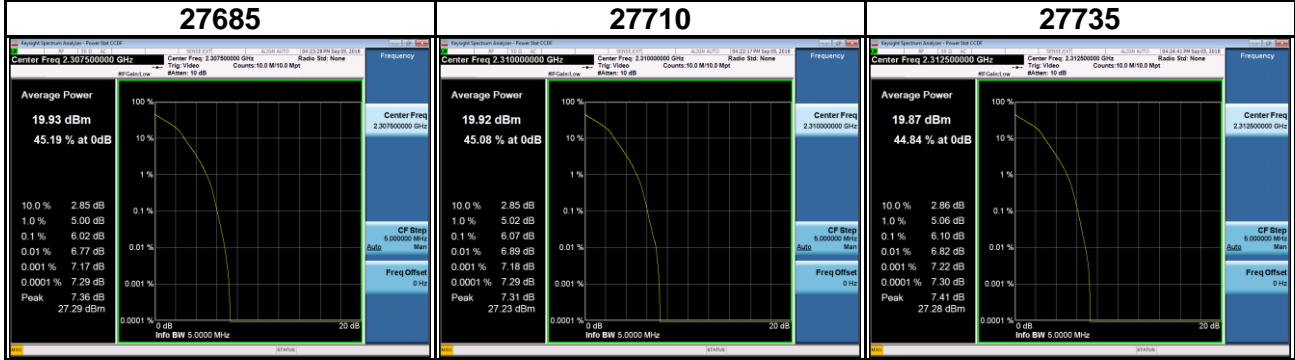

RB Size	Full RB	RB Offset	0