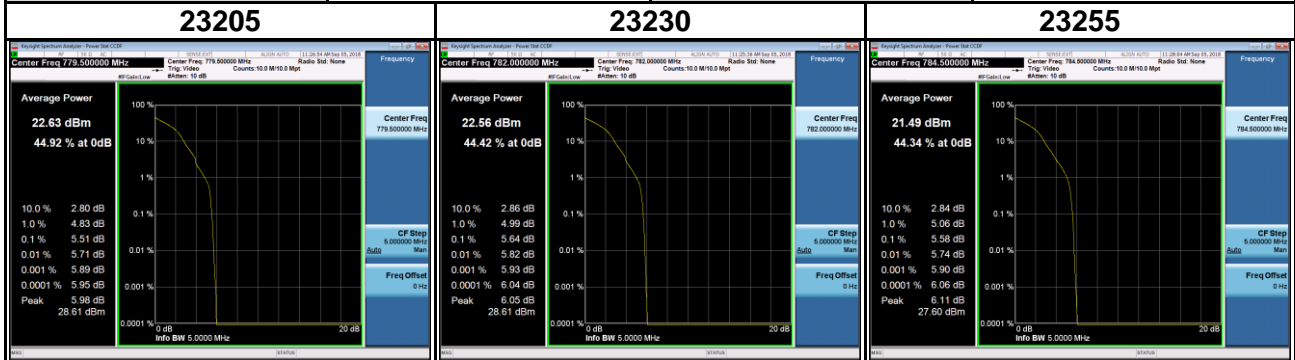

Band	LTE Band 12		
Channel Bandwidth (MHz)	10	Modulation	16QAM
RB Size	1	RB Offset	0

RB Size	Full RB	RB Offset	0
---------	---------	-----------	---

Band	LTE Band 13		
Channel Bandwidth (MHz)	5	Modulation	16QAM
RB Size	1	RB Offset	0

RB Size	Full RB	RB Offset	0
---------	---------	-----------	---

Band	LTE Band 13		
Channel Bandwidth (MHz)	10	Modulation	QPSK
RB Size	1	RB Offset	0
<b>23230</b>			
RB Size	Full RB	RB Offset	0
<b>23230</b>			