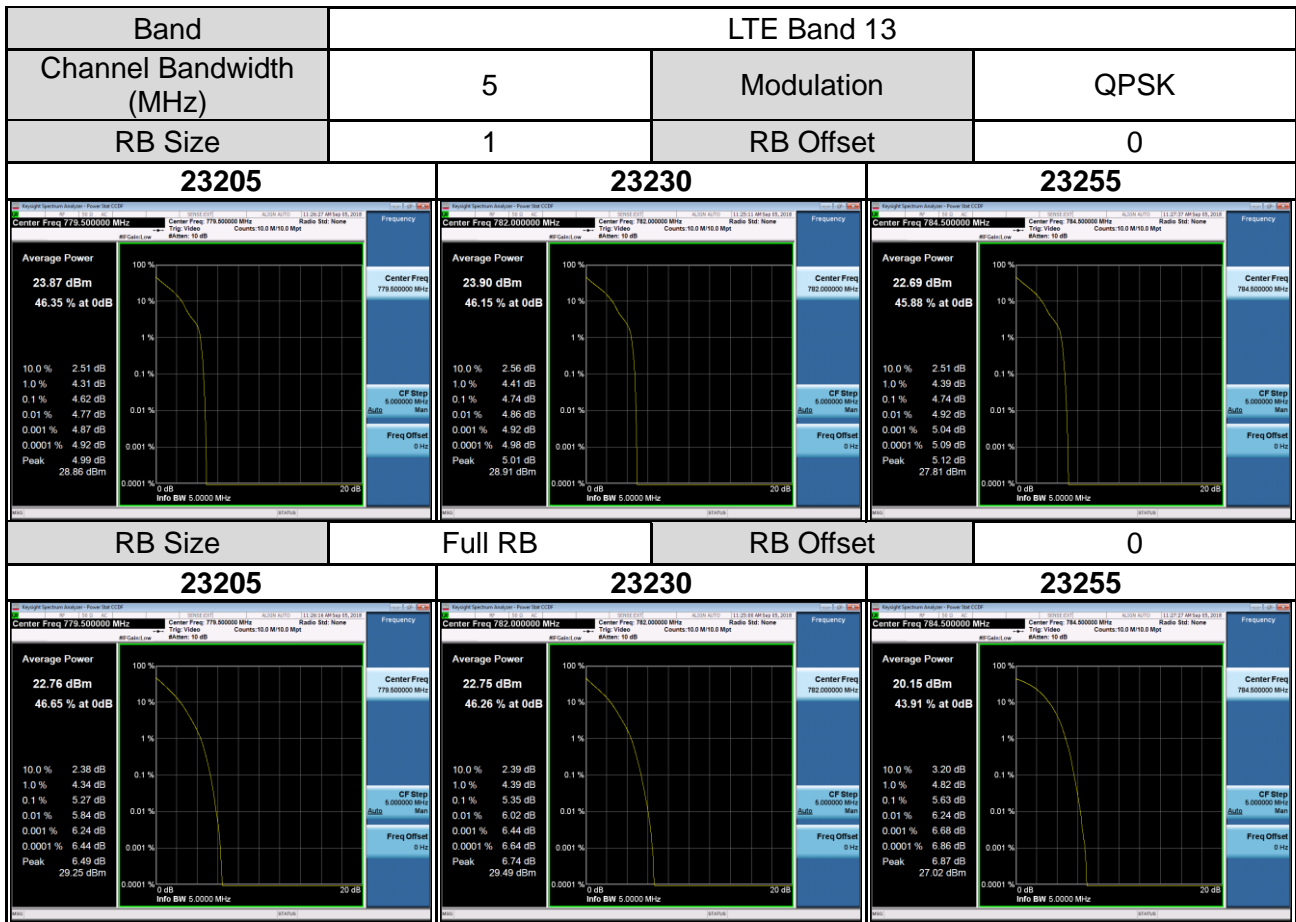

Band	LTE Band 12		
Channel Bandwidth (MHz)	3	Modulation	QPSK
RB Size	1	RB Offset	0

RB Size	Full RB	RB Offset	0
---------	---------	-----------	---

Band	LTE Band 12		
Channel Bandwidth (MHz)	3	Modulation	16QAM
RB Size	1	RB Offset	0

RB Size	Full RB	RB Offset	0
---------	---------	-----------	---

Band	LTE Band 12		
Channel Bandwidth (MHz)	5	Modulation	QPSK
RB Size	1	RB Offset	0

RB Size	Full RB	RB Offset	0
---------	---------	-----------	---

Band	LTE Band 12		
Channel Bandwidth (MHz)	10	Modulation	16QAM
RB Size	1	RB Offset	0

RB Size	Full RB	RB Offset	0
---------	---------	-----------	---

Band	LTE Band 13		
Channel Bandwidth (MHz)	5	Modulation	16QAM
RB Size	1	RB Offset	0