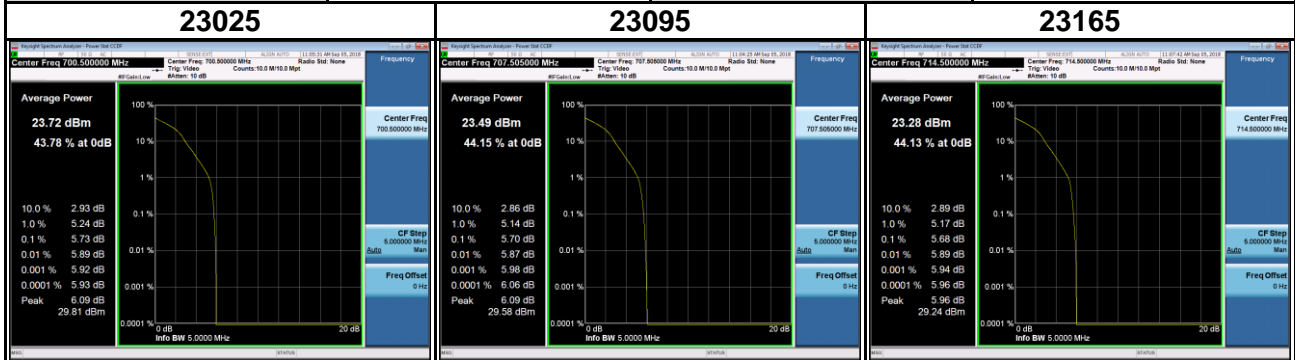

Band	LTE Band 12		
Channel Bandwidth (MHz)	3	Modulation	QPSK
RB Size	1	RB Offset	0

RB Size	Full RB	RB Offset	0
---------	---------	-----------	---

Band	LTE Band 12		
Channel Bandwidth (MHz)	3	Modulation	16QAM
RB Size	1	RB Offset	0