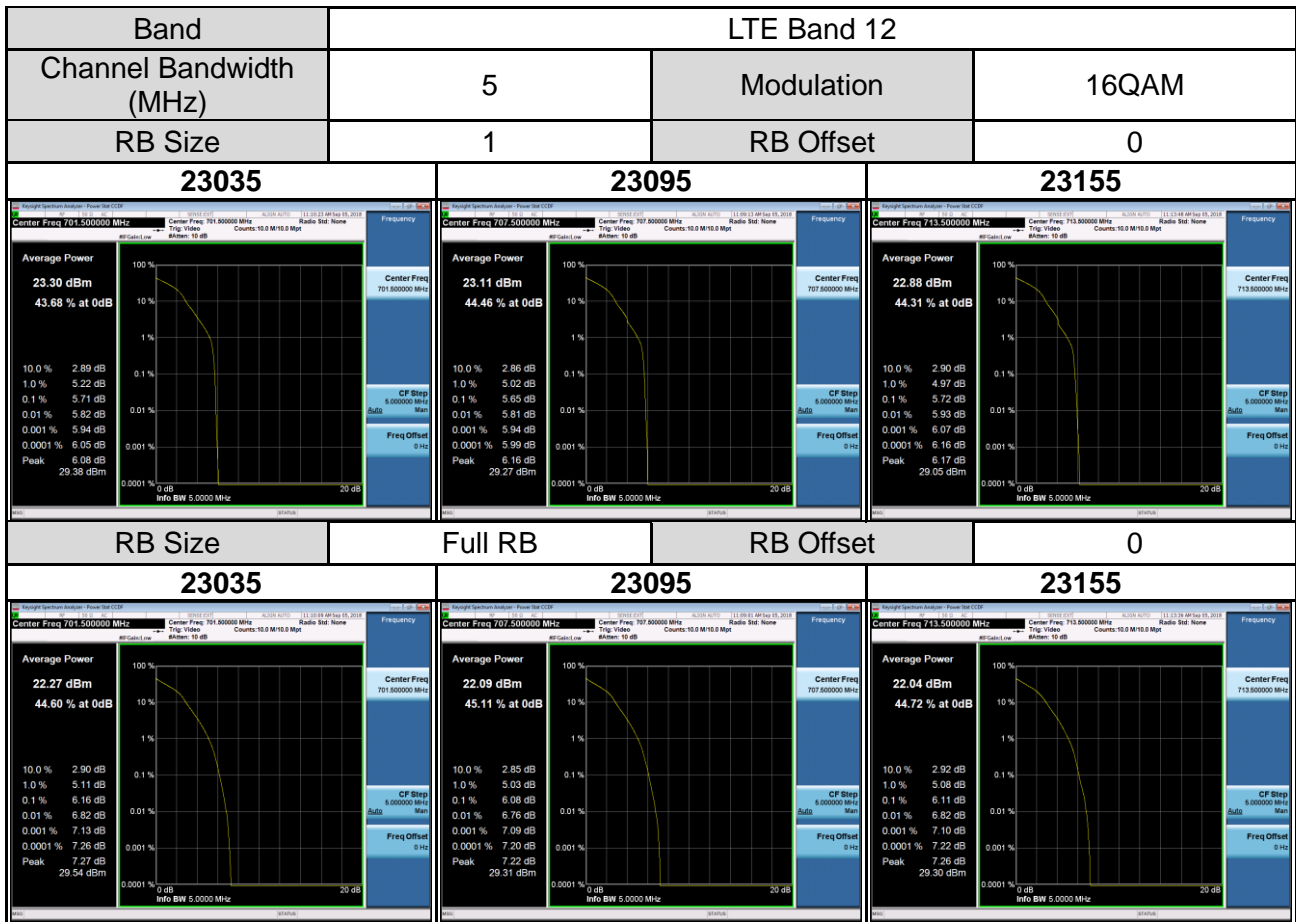

Band	LTE Band 12		
Channel Bandwidth (MHz)	3	Modulation	QPSK
RB Size	1	RB Offset	0

RB Size	Full RB	RB Offset	0
---------	---------	-----------	---

Band	LTE Band 12		
Channel Bandwidth (MHz)	3	Modulation	16QAM
RB Size	1	RB Offset	0

RB Size	Full RB	RB Offset	0
---------	---------	-----------	---

Band	LTE Band 12		
Channel Bandwidth (MHz)	5	Modulation	QPSK
RB Size	1	RB Offset	0

RB Size	Full RB	RB Offset	0
---------	---------	-----------	---

Band	LTE Band 12		
Channel Bandwidth (MHz)	10	Modulation	16QAM
RB Size	1	RB Offset	0

RB Size	Full RB	RB Offset	0
---------	---------	-----------	---

Band	LTE Band 13		
Channel Bandwidth (MHz)	5	Modulation	16QAM
RB Size	1	RB Offset	0