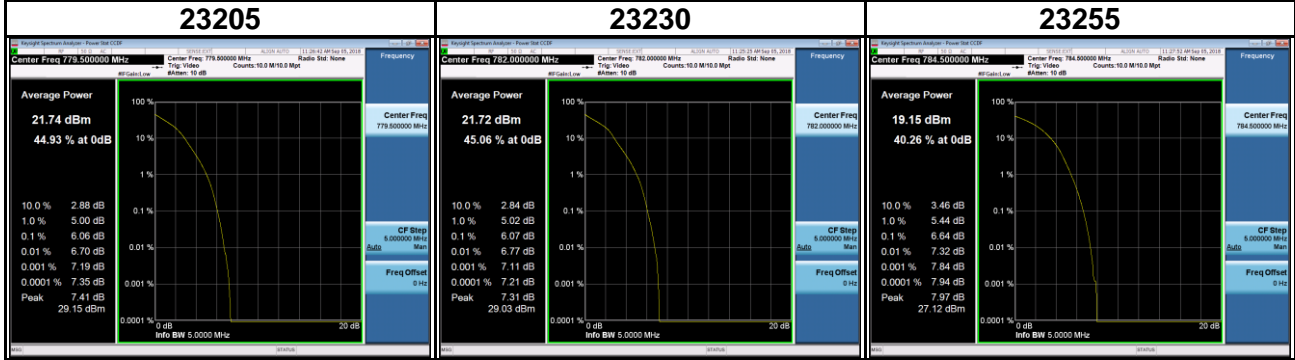

Band	LTE Band 12		
Channel Bandwidth (MHz)	10	Modulation	16QAM
RB Size	1	RB Offset	0

RB Size	Full RB	RB Offset	0
---------	---------	-----------	---

Band	LTE Band 13		
Channel Bandwidth (MHz)	5	Modulation	16QAM
RB Size	1	RB Offset	0

RB Size	Full RB	RB Offset	0
---------	---------	-----------	---

Band	LTE Band 13		
Channel Bandwidth (MHz)	10	Modulation	QPSK
RB Size	1	RB Offset	0
<b>23230</b>			
RB Size	Full RB	RB Offset	0
<b>23230</b>			