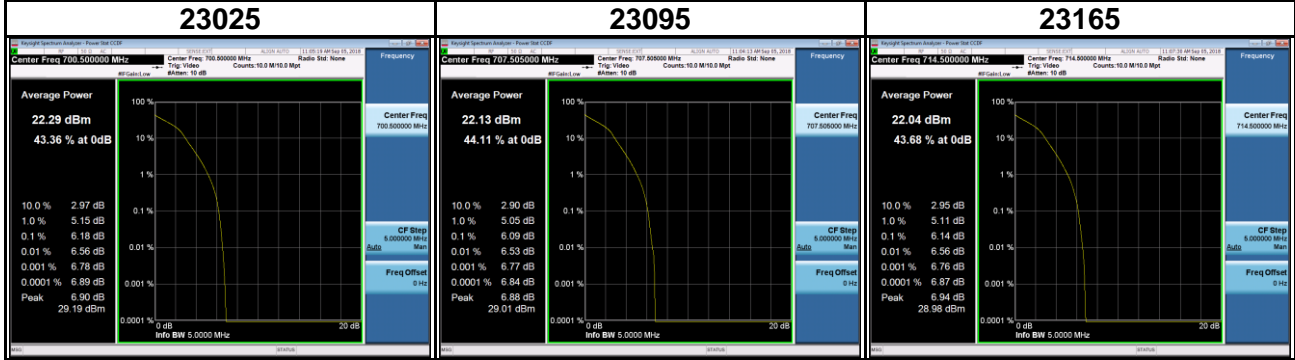

RB Size	Full RB	RB Offset	0