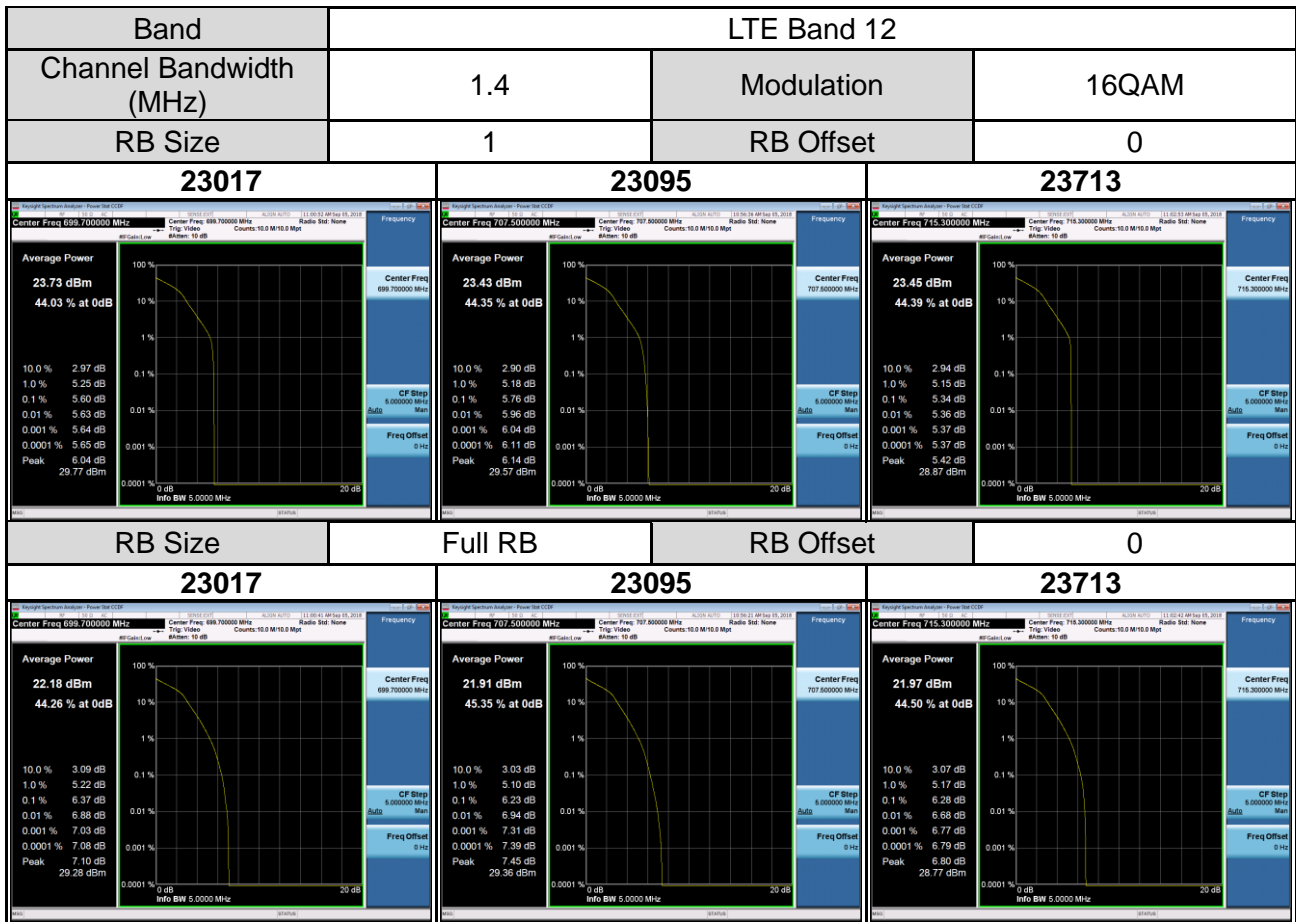

Band	LTE Band 12		
Channel Bandwidth (MHz)	3	Modulation	QPSK
RB Size	1	RB Offset	0