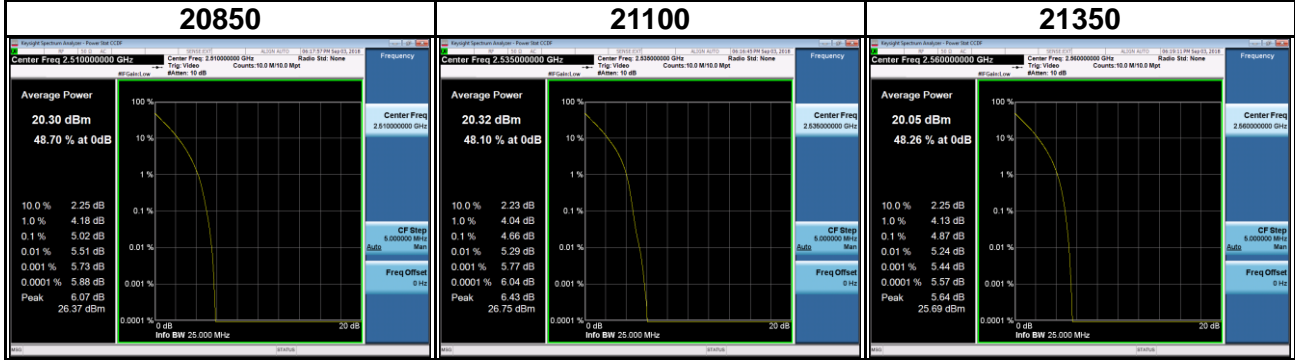

Band	LTE Band 7		
Channel Bandwidth (MHz)	15	Modulation	QPSK
RB Size	1	RB Offset	0

RB Size	Full RB	RB Offset	0
---------	---------	-----------	---

Band	LTE Band 7		
Channel Bandwidth (MHz)	15	Modulation	16QAM
RB Size	1	RB Offset	0

RB Size	Full RB	RB Offset	0
---------	---------	-----------	---

Band	LTE Band 7		
Channel Bandwidth (MHz)	20	Modulation	QPSK
RB Size	1	RB Offset	0

RB Size	Full RB	RB Offset	0
---------	---------	-----------	---