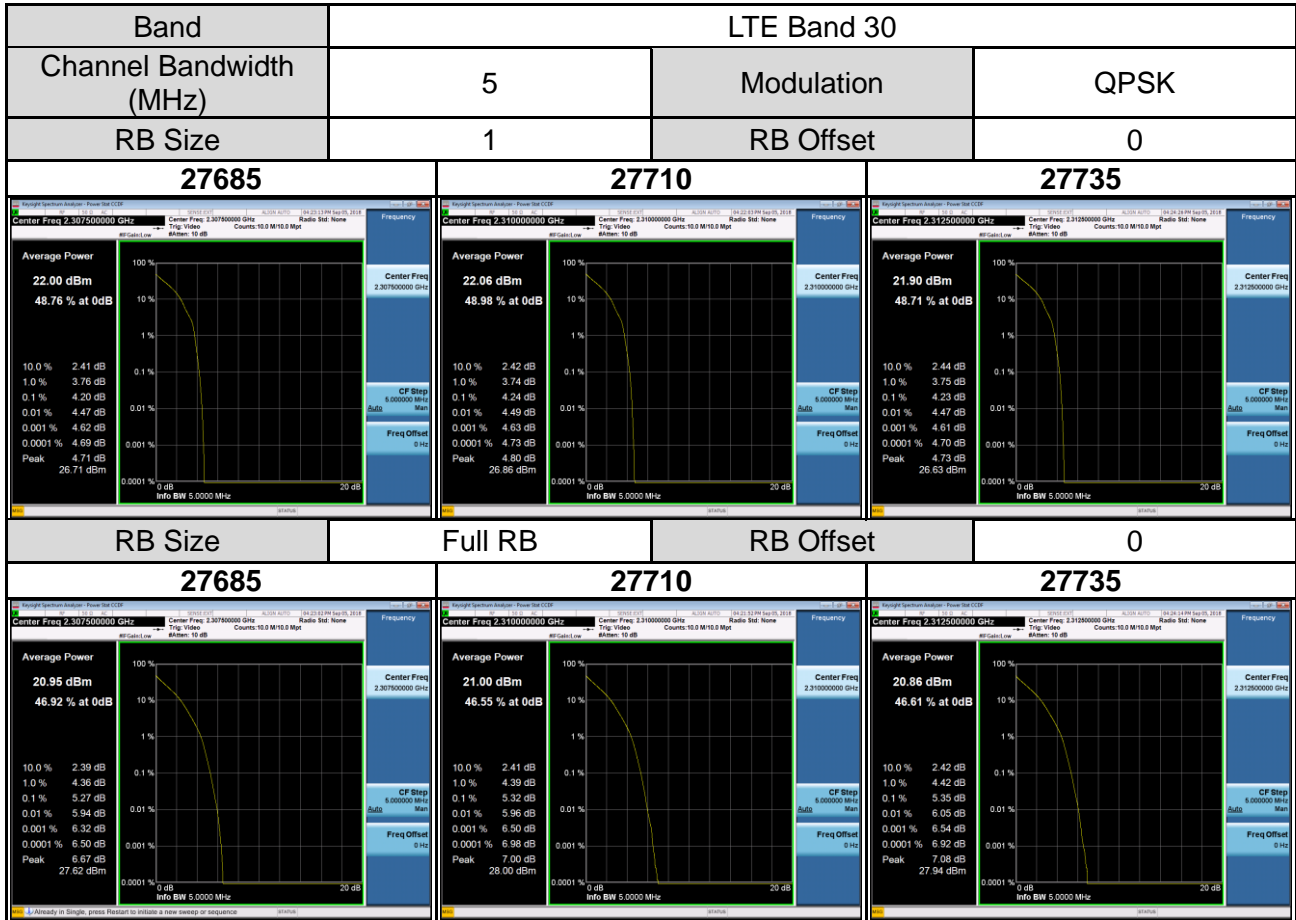

Band	LTE Band 30		
Channel Bandwidth (MHz)	5	Modulation	16QAM
RB Size	1	RB Offset	0