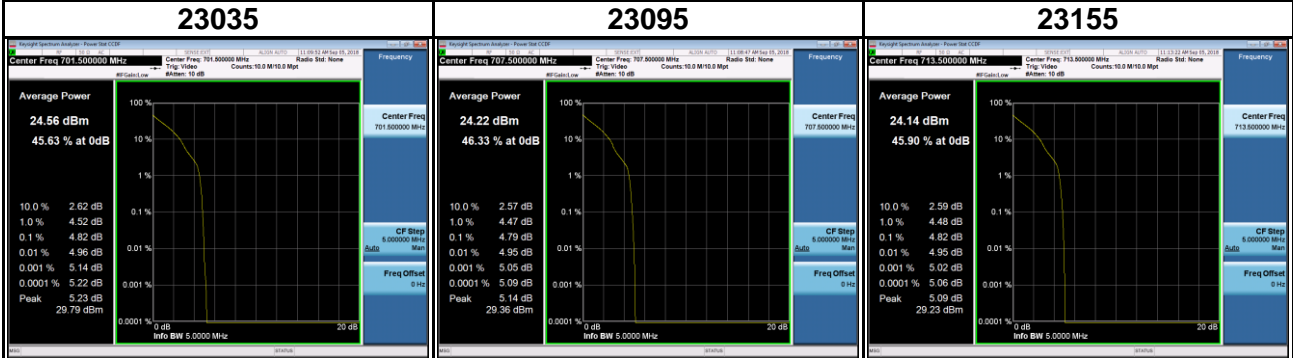

Band	LTE Band 12		
Channel Bandwidth (MHz)	5	Modulation	QPSK
RB Size	1	RB Offset	0