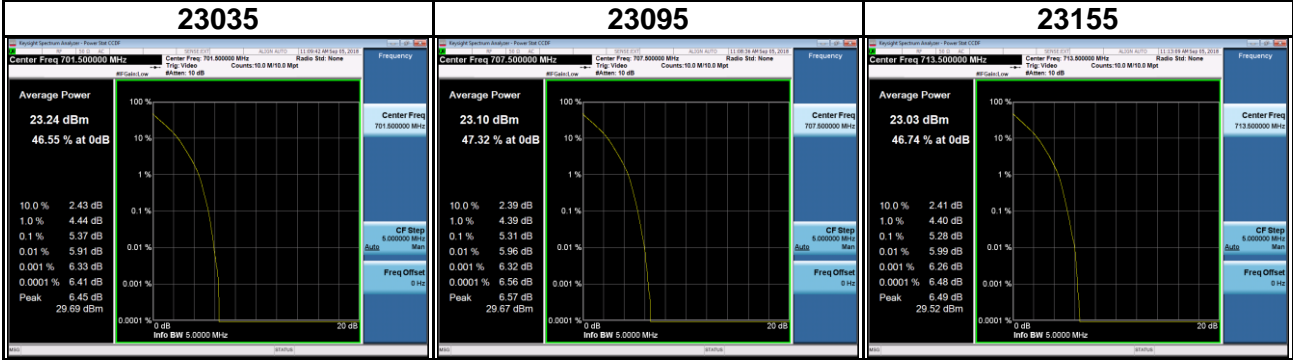

RB Size	Full RB	RB Offset	0