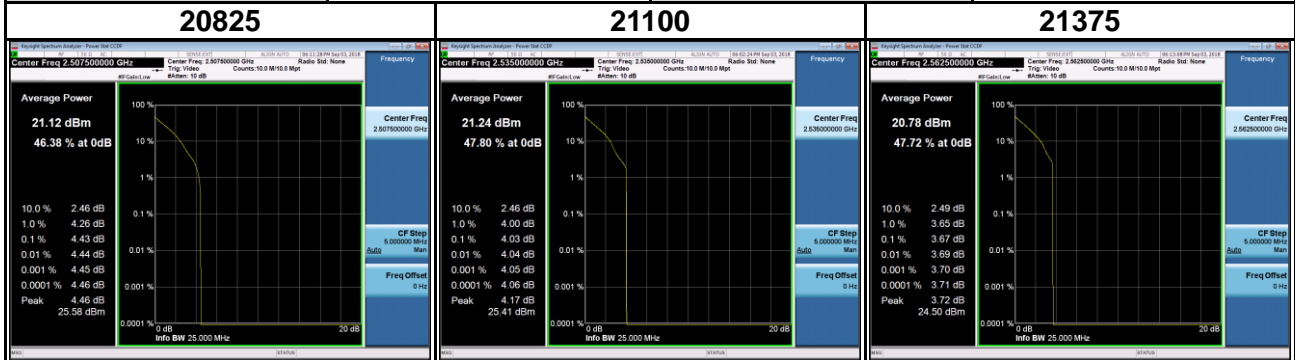

Band	LTE Band 7		
Channel Bandwidth (MHz)	15	Modulation	QPSK
RB Size	1	RB Offset	0

RB Size	Full RB	RB Offset	0
---------	---------	-----------	---

Band	LTE Band 7		
Channel Bandwidth (MHz)	15	Modulation	16QAM
RB Size	1	RB Offset	0

RB Size	Full RB	RB Offset	0
---------	---------	-----------	---

Band	LTE Band 7		
Channel Bandwidth (MHz)	20	Modulation	QPSK
RB Size	1	RB Offset	0

RB Size	Full RB	RB Offset	0
---------	---------	-----------	---