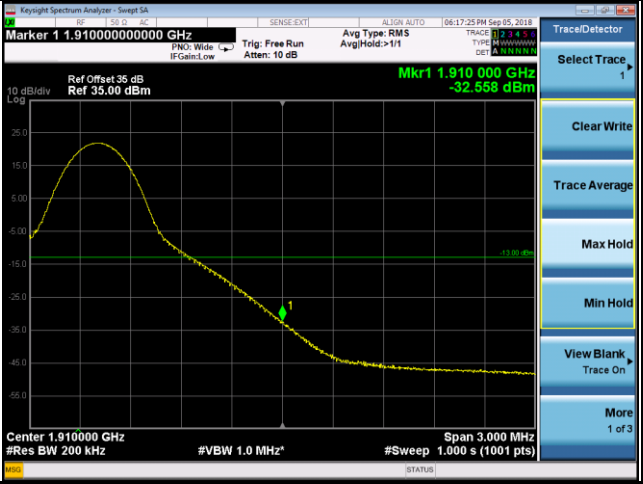

Band	LTE Band 2		
Channel Bandwidth (MHz)	20	Modulation	16QAM

18700	19100
1RB0	1RB99

Band	LTE Band 25		
Channel Bandwidth (MHz)	1.4	Modulation	QPSK

26047	26683
1RB0	1RB5

6RB0

6RB0

Band	LTE Band 25		
Channel Bandwidth (MHz)	10	Modulation	16QAM

20690	26640
1RB0	1RB49

50RB0	50RB0
-------	-------