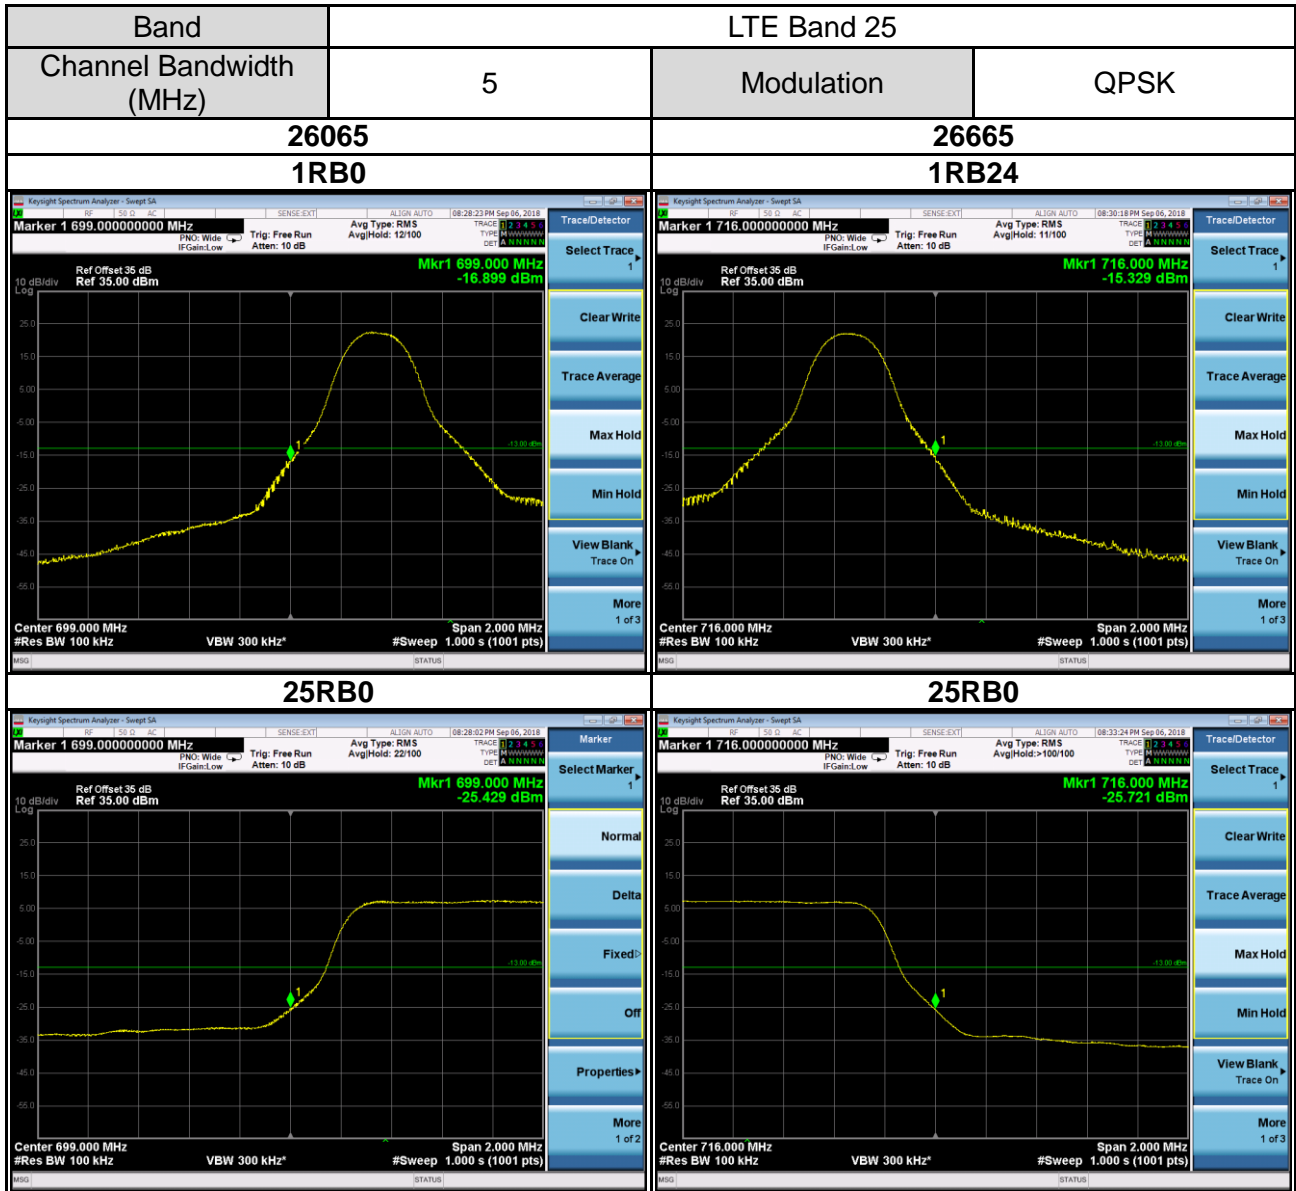

Band	LTE Band 2		
Channel Bandwidth (MHz)	20	Modulation	16QAM

18700	19100
1RB0	1RB99

Band	LTE Band 25		
Channel Bandwidth (MHz)	1.4	Modulation	QPSK

26047	26683
1RB0	1RB5

6RB0

6RB0

Band	LTE Band 25		
Channel Bandwidth (MHz)	10	Modulation	16QAM

20690	26640
1RB0	1RB49

50RB0	50RB0
-------	-------