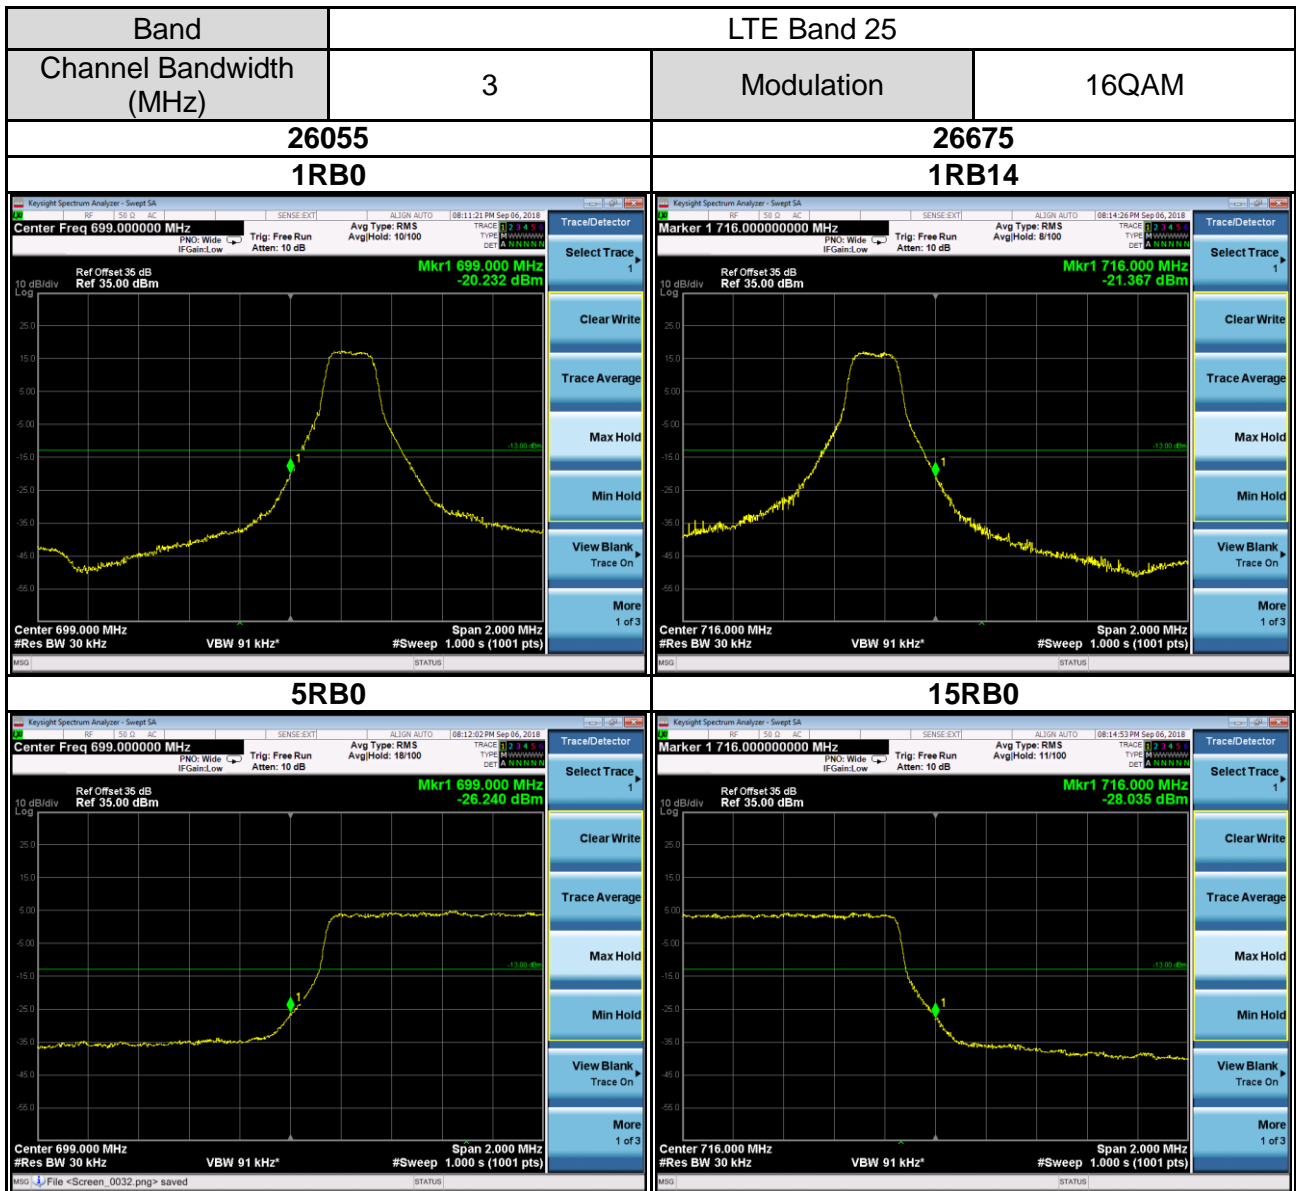

Band	LTE Band 2		
Channel Bandwidth (MHz)	20	Modulation	16QAM

18700	19100
1RB0	1RB99

Band	LTE Band 25		
Channel Bandwidth (MHz)	1.4	Modulation	QPSK

26047	26683
1RB0	1RB5

6RB0

6RB0

Band	LTE Band 25		
Channel Bandwidth (MHz)	10	Modulation	16QAM

20690	26640
1RB0	1RB49

50RB0	50RB0
-------	-------