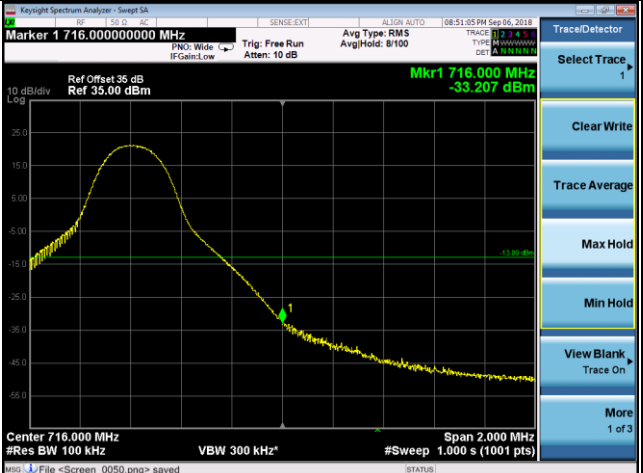

Band	LTE Band 2		
Channel Bandwidth (MHz)	20	Modulation	16QAM

18700	19100
1RB0	1RB99

Band	LTE Band 25		
Channel Bandwidth (MHz)	1.4	Modulation	QPSK

26047	26683
1RB0	1RB5

6RB0

6RB0

Band	LTE Band 25		
Channel Bandwidth (MHz)	10	Modulation	16QAM

20690	26640
1RB0	1RB49

50RB0	50RB0
-------	-------