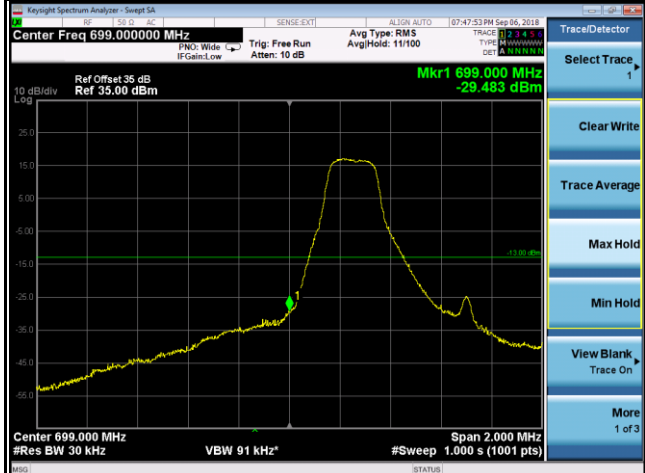

Band	LTE Band 2		
Channel Bandwidth (MHz)	20	Modulation	16QAM

18700	19100
1RB0	1RB99

Band	LTE Band 25		
Channel Bandwidth (MHz)	1.4	Modulation	QPSK

26047	26683
1RB0	1RB5

6RB0

6RB0

Band	LTE Band 25		
Channel Bandwidth (MHz)	10	Modulation	16QAM

20690	26640
1RB0	1RB49

50RB0	50RB0
-------	-------