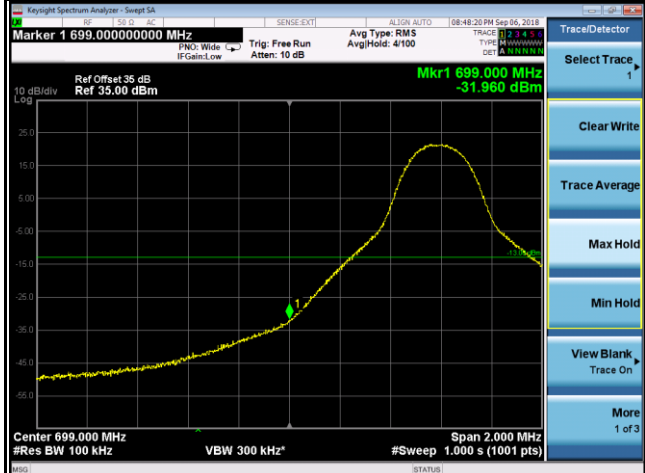

Band	LTE Band 25		
Channel Bandwidth (MHz)	10	Modulation	16QAM

20690	26640
1RB0	1RB49