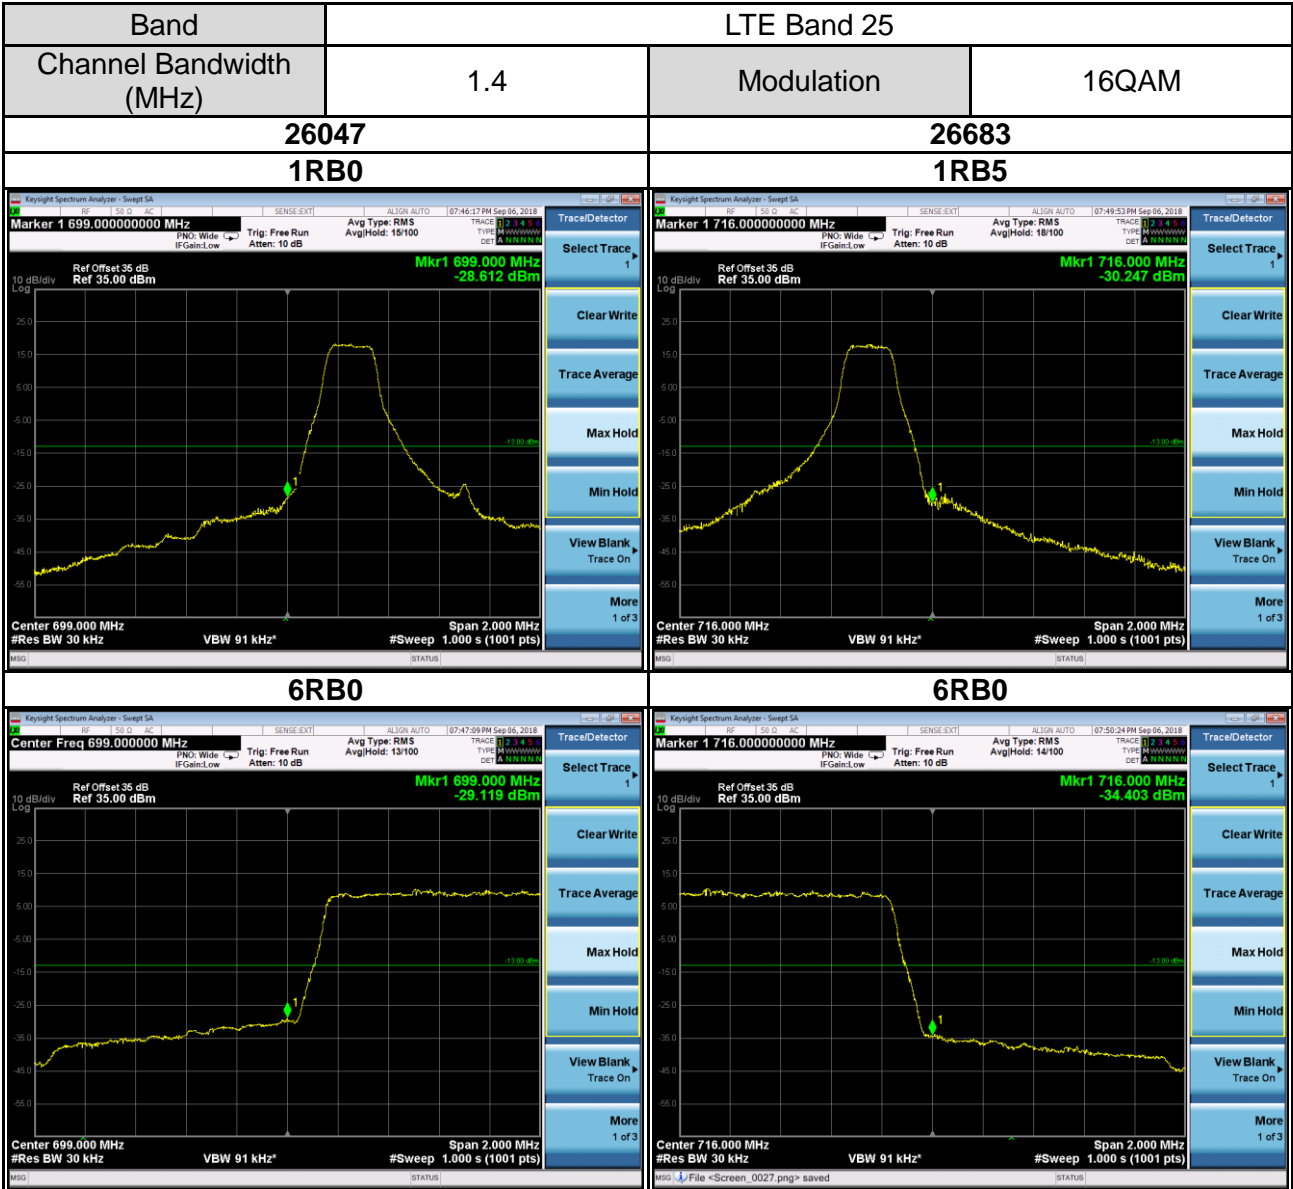

Band	LTE Band 2		
Channel Bandwidth (MHz)	20	Modulation	16QAM

18700	19100
1RB0	1RB99

Band	LTE Band 25		
Channel Bandwidth (MHz)	1.4	Modulation	QPSK

26047	26683
1RB0	1RB5

6RB0

6RB0

Band	LTE Band 25		
Channel Bandwidth (MHz)	10	Modulation	16QAM

20690	26640
1RB0	1RB49

50RB0	50RB0
-------	-------