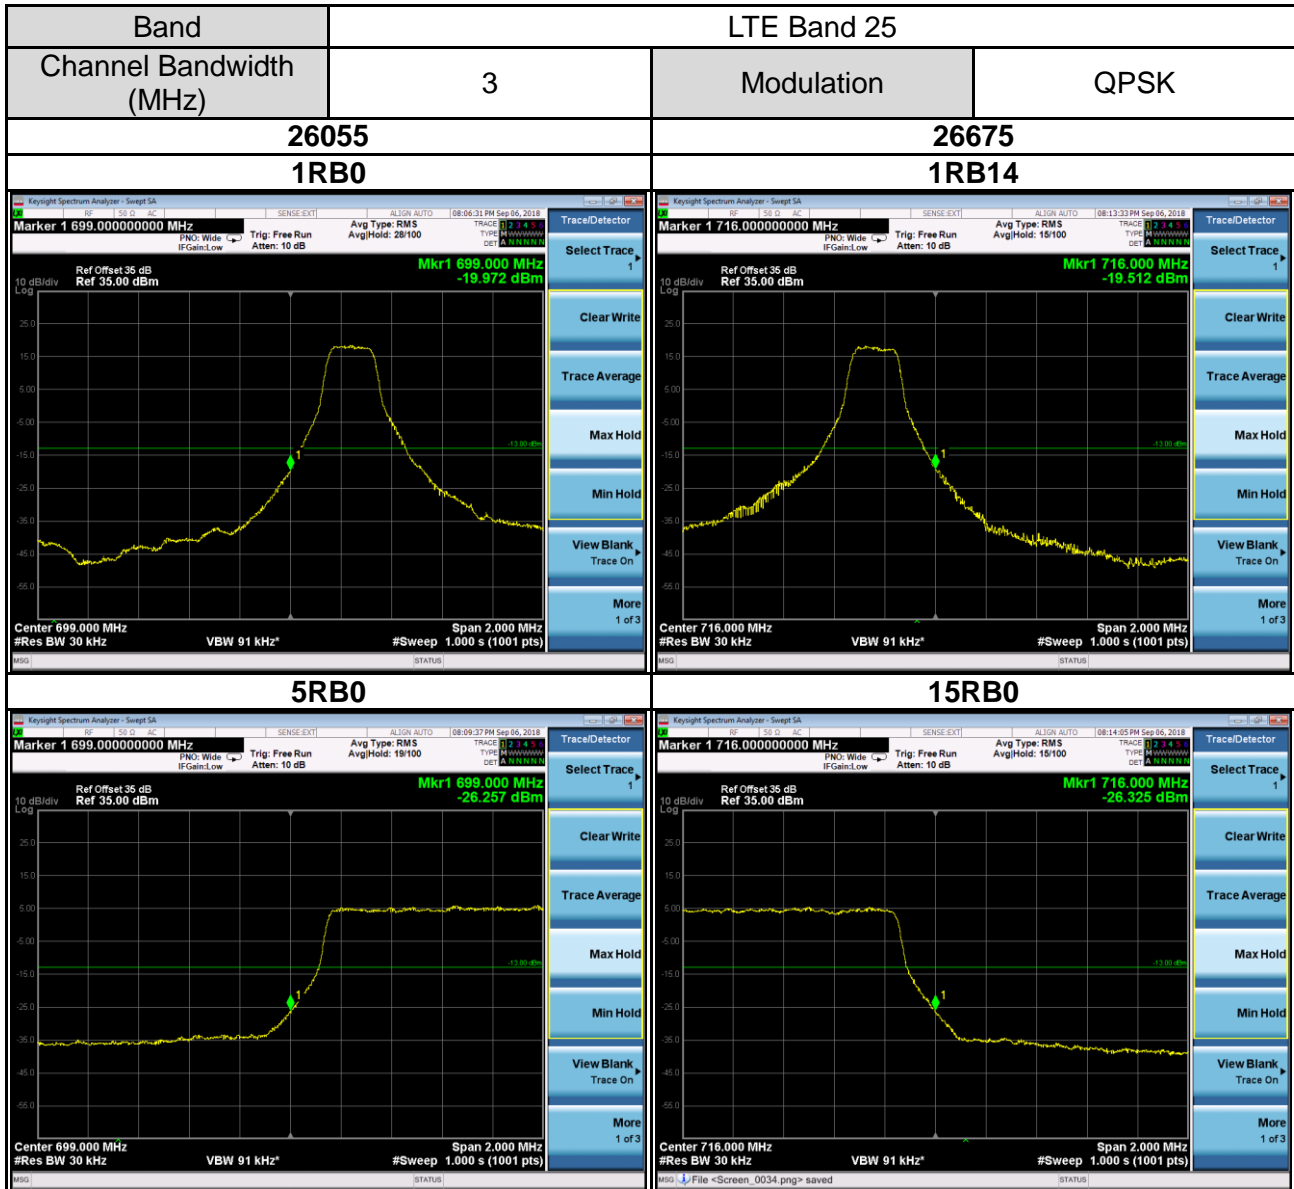

Band	LTE Band 2		
Channel Bandwidth (MHz)	20	Modulation	16QAM

18700	19100
1RB0	1RB99

Band	LTE Band 25		
Channel Bandwidth (MHz)	1.4	Modulation	QPSK

26047	26683
1RB0	1RB5

6RB0

6RB0

Band	LTE Band 25		
Channel Bandwidth (MHz)	10	Modulation	16QAM

20690	26640
1RB0	1RB49

50RB0	50RB0
-------	-------