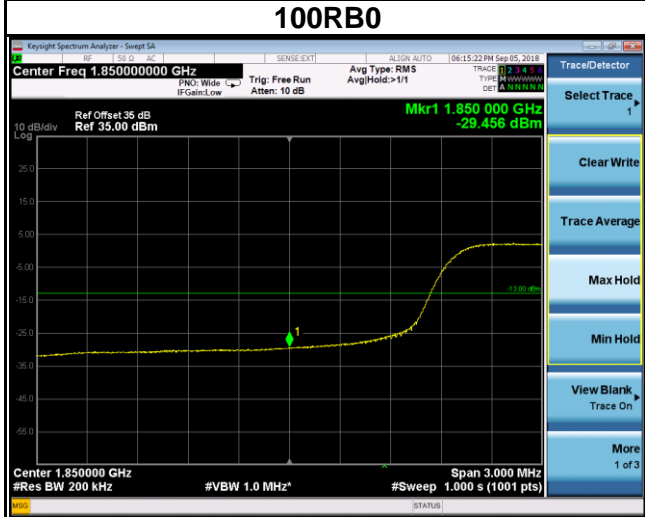

Band	LTE Band 2		
Channel Bandwidth (MHz)	20	Modulation	16QAM

18700	19100
1RB0	1RB99

Band	LTE Band 25		
Channel Bandwidth (MHz)	1.4	Modulation	QPSK

26047	26683
1RB0	1RB5

6RB0

6RB0

Band	LTE Band 25		
Channel Bandwidth (MHz)	10	Modulation	16QAM

20690	26640
1RB0	1RB49

50RB0	50RB0
-------	-------