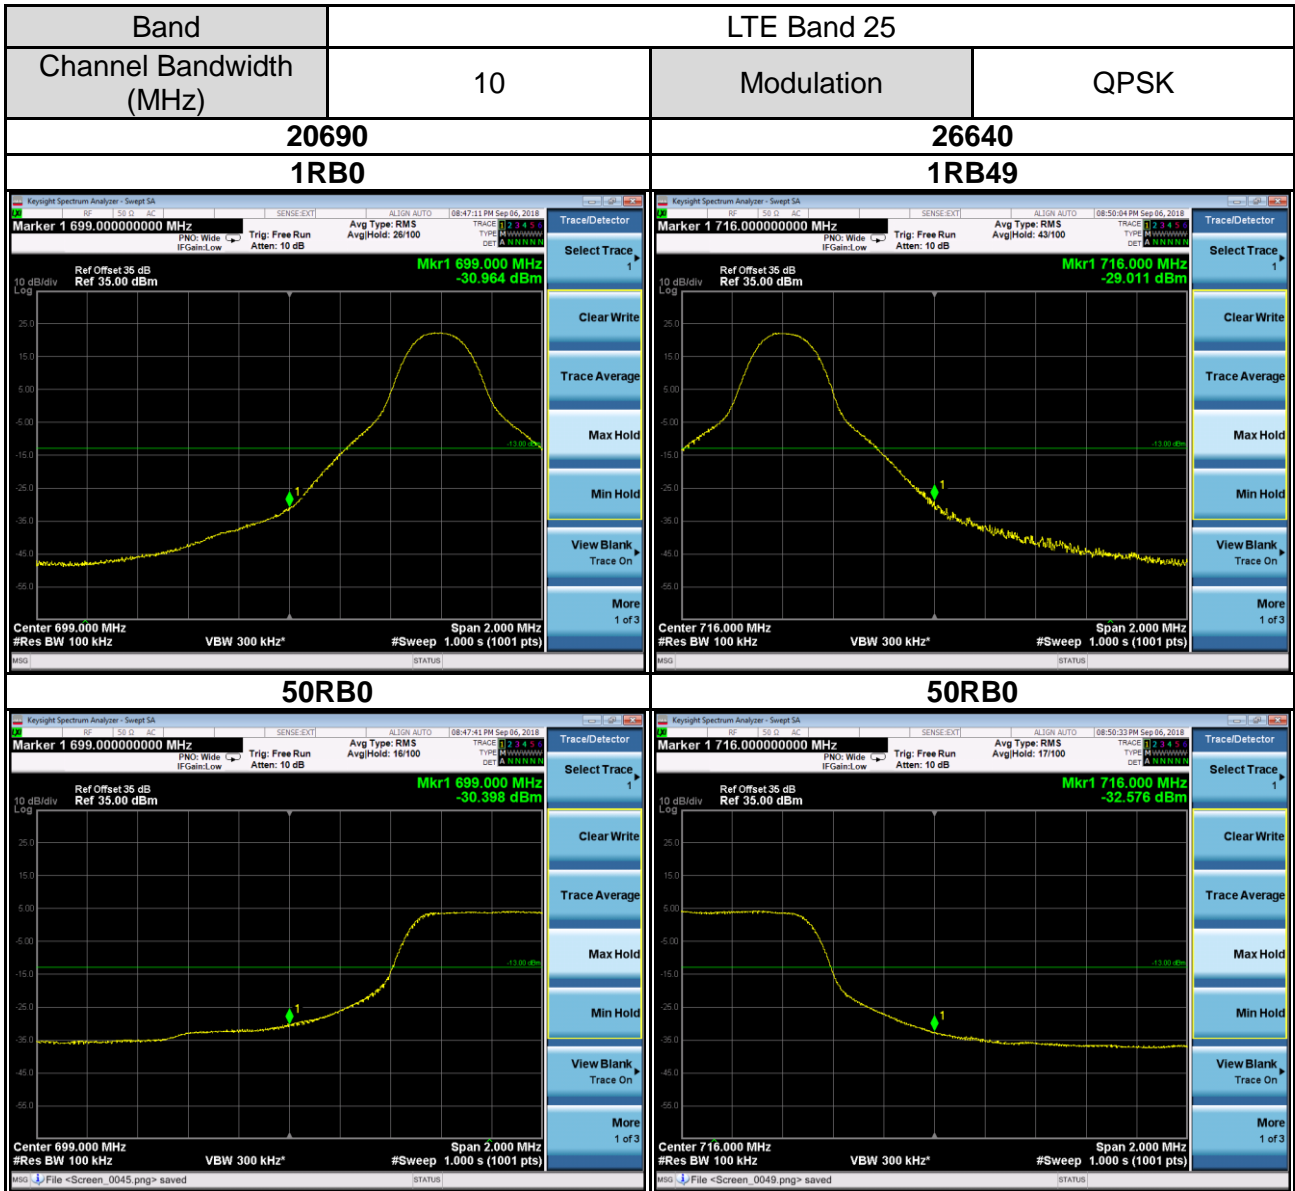

Band	LTE Band 2		
Channel Bandwidth (MHz)	20	Modulation	16QAM

18700	19100
1RB0	1RB99

Band	LTE Band 25		
Channel Bandwidth (MHz)	1.4	Modulation	QPSK

26047	26683
1RB0	1RB5

6RB0

6RB0

Band	LTE Band 25		
Channel Bandwidth (MHz)	10	Modulation	16QAM

20690	26640
1RB0	1RB49

50RB0	50RB0
-------	-------