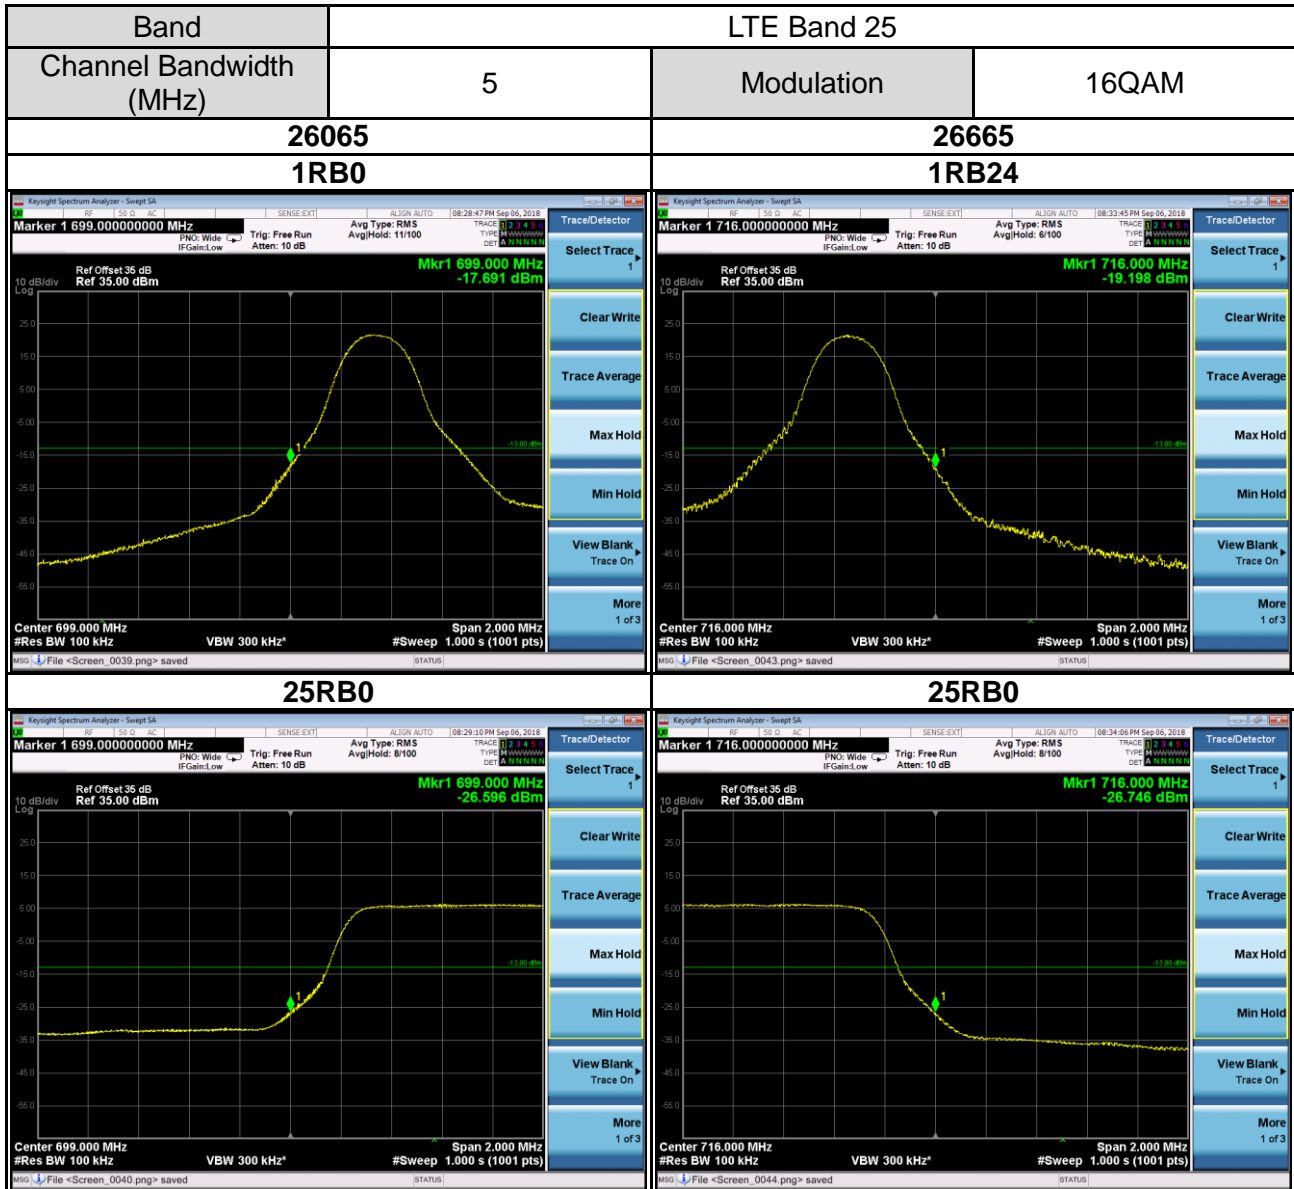

Band	LTE Band 2		
Channel Bandwidth (MHz)	20	Modulation	16QAM

18700	19100
1RB0	1RB99

Band	LTE Band 25		
Channel Bandwidth (MHz)	1.4	Modulation	QPSK

26047	26683
1RB0	1RB5

6RB0

6RB0

Band	LTE Band 25		
Channel Bandwidth (MHz)	10	Modulation	16QAM

20690	26640
1RB0	1RB49

50RB0	50RB0
-------	-------