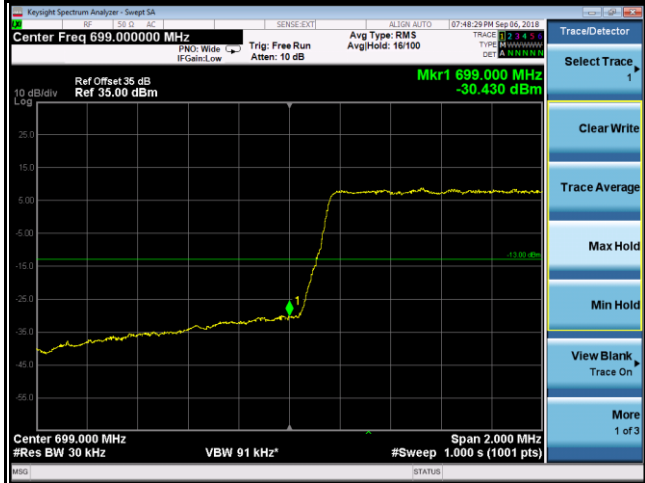

Band	LTE Band 2		
Channel Bandwidth (MHz)	20	Modulation	16QAM

18700	19100
1RB0	1RB99

Band	LTE Band 25		
Channel Bandwidth (MHz)	1.4	Modulation	QPSK

26047	26683
1RB0	1RB5

6RB0

6RB0

Band	LTE Band 25		
Channel Bandwidth (MHz)	10	Modulation	16QAM

20690	26640
1RB0	1RB49

50RB0	50RB0
-------	-------