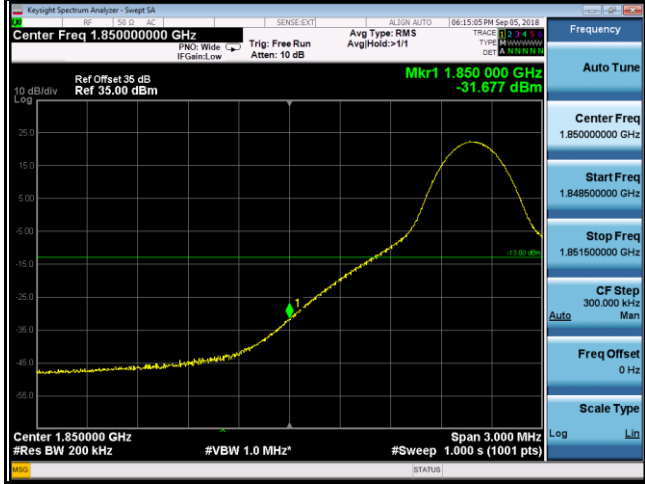

Band	LTE Band 2		
Channel Bandwidth (MHz)	20	Modulation	16QAM

18700	19100
1RB0	1RB99

Band	LTE Band 25		
Channel Bandwidth (MHz)	1.4	Modulation	QPSK

26047	26683
1RB0	1RB5

6RB0

6RB0

Band	LTE Band 25		
Channel Bandwidth (MHz)	10	Modulation	16QAM

20690	26640
1RB0	1RB49

50RB0	50RB0
-------	-------