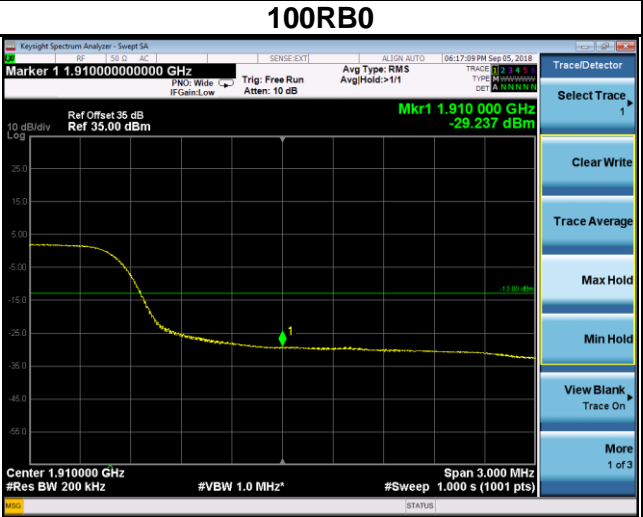

Band	LTE Band 2		
Channel Bandwidth (MHz)	20	Modulation	16QAM

18700	19100
1RB0	1RB99

Band	LTE Band 25		
Channel Bandwidth (MHz)	1.4	Modulation	QPSK

26047	26683
1RB0	1RB5

6RB0

6RB0

Band	LTE Band 25		
Channel Bandwidth (MHz)	10	Modulation	16QAM

20690	26640
1RB0	1RB49

50RB0	50RB0
-------	-------