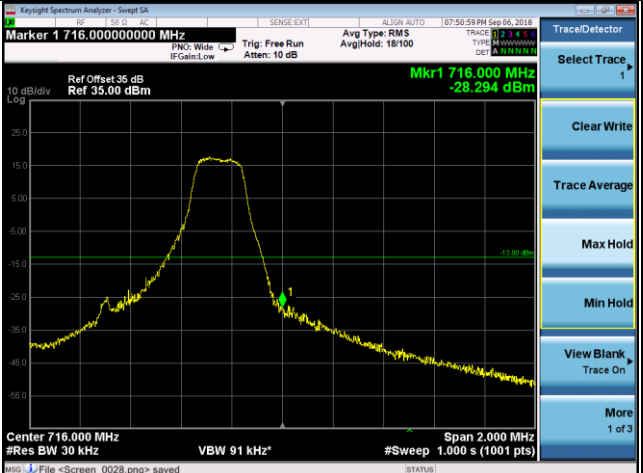

Band	LTE Band 2		
Channel Bandwidth (MHz)	20	Modulation	16QAM

18700	19100
1RB0	1RB99

Band	LTE Band 25		
Channel Bandwidth (MHz)	1.4	Modulation	QPSK

26047	26683
1RB0	1RB5

6RB0

6RB0

Band	LTE Band 25		
Channel Bandwidth (MHz)	10	Modulation	16QAM

20690	26640
1RB0	1RB49

50RB0	50RB0
-------	-------