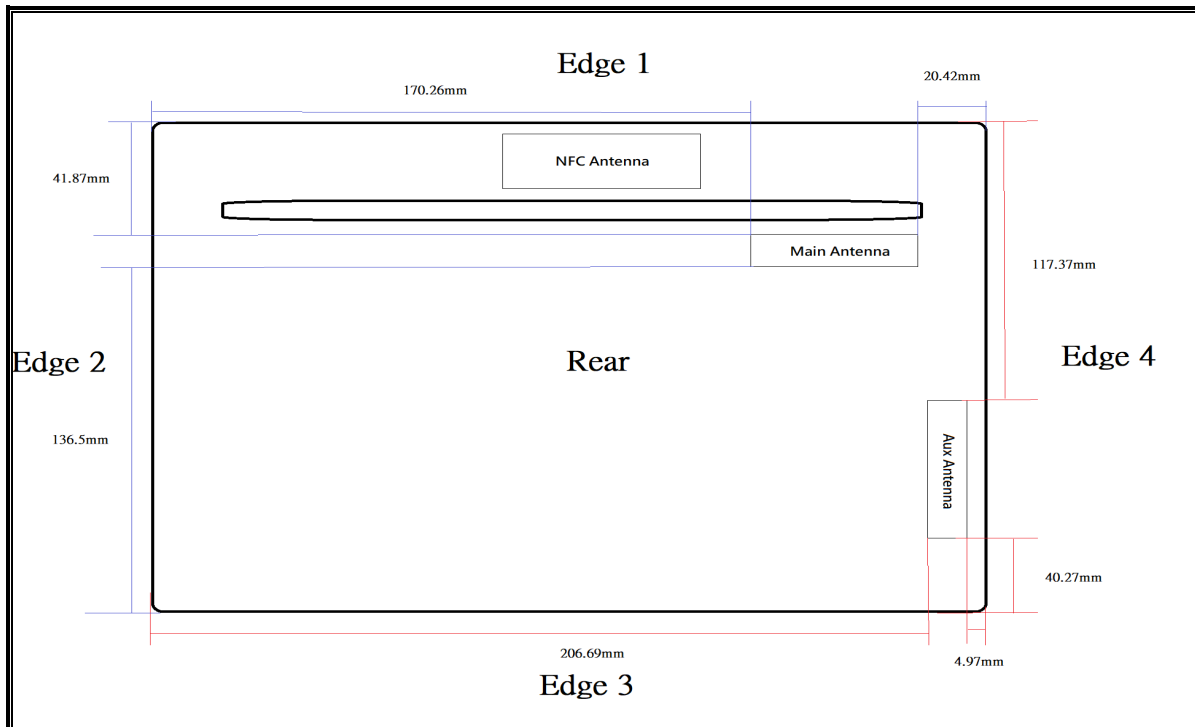

## ANTENNA LOCATION

## SETUP PHOTOS

Rear\_0mm

Egge 3\_0mm

## EUT

Front View

Rear View