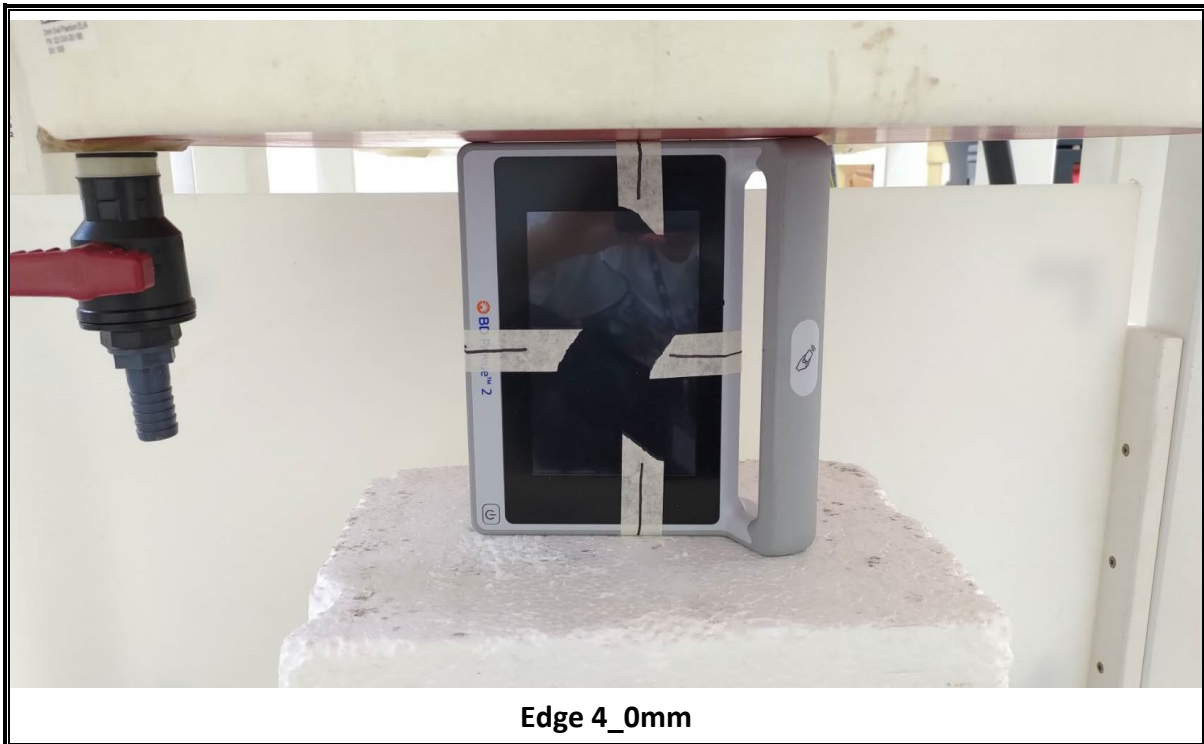

## ANTENNA LOCATION

## SETUP PHOTOS

Rear\_0mm

Egge 3\_0mm