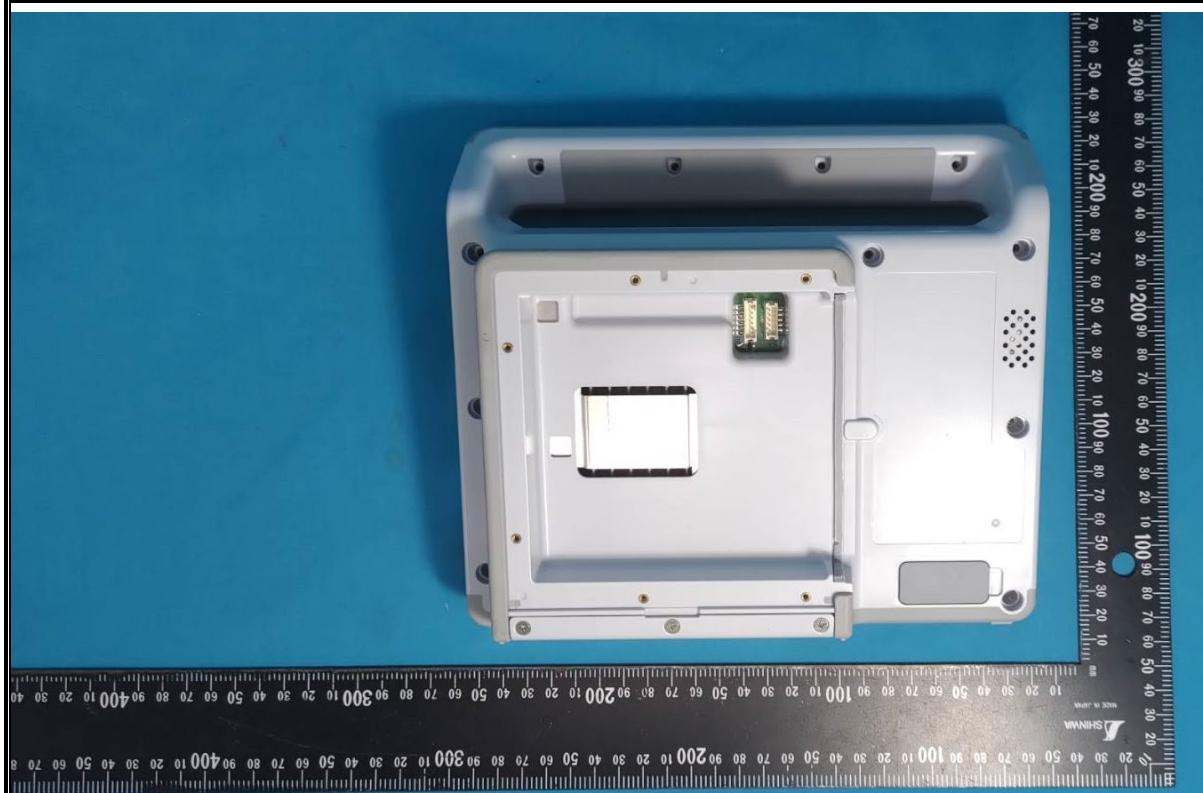

## SETUP PHOTOS

Rear\_0mm

Egge 3\_0mm

## EUT

Front View

Rear View