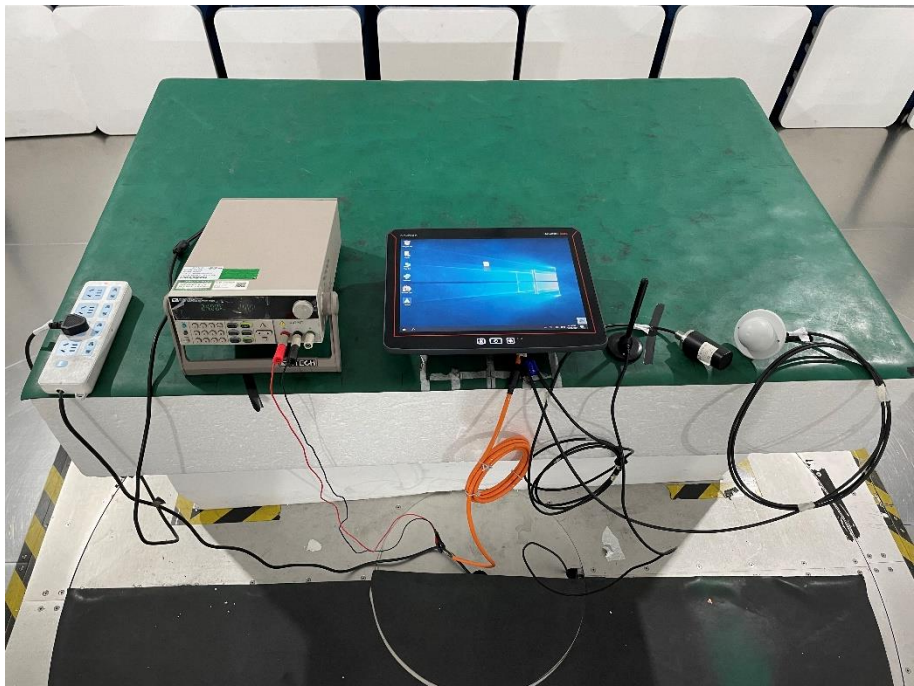

ANNEX B TEST SETUP PHOTOS

1 Radiated Test Photo

Below 30 MHz

30 MHz-1 GHz

Close-Up

Above 1GHz

Close-Up

Above 1GHz

Close-Up

30 MHz-1 GHz-RF

Above 1GHz

Close-Up

2 Conducted Test Photo

Conducted Test-RF