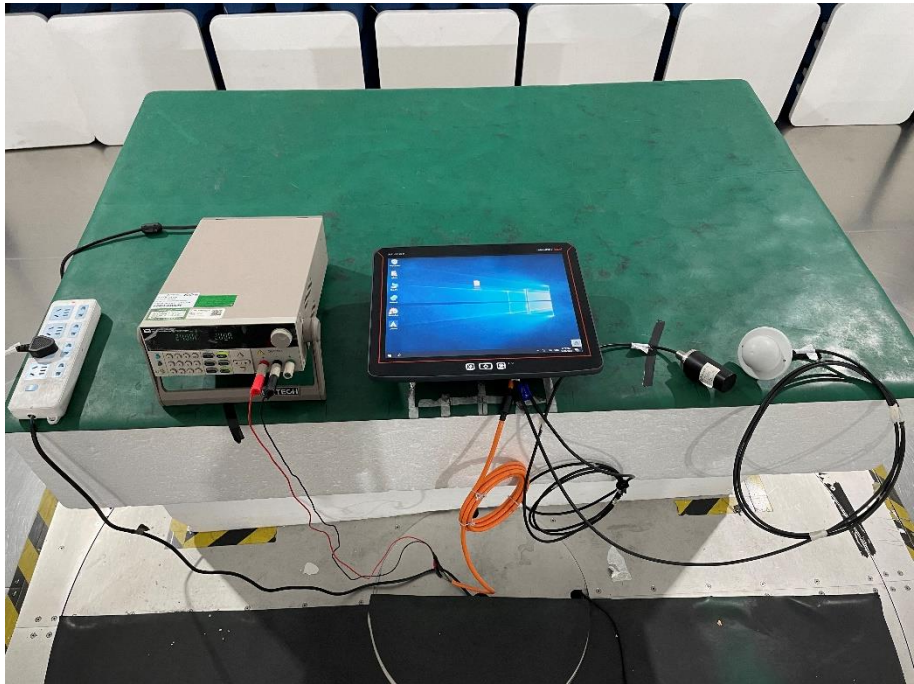

ANNEX B TEST SETUP PHOTOS

1 Radiated Test Photo

Below 30 MHz

30 MHz-1 GHz

Close-Up

Above 1GHz

Close-Up

Above 1GHz

Close-Up

30 MHz-1 GHz-RF

Above 1GHz

Close-Up

2 Conducted Test Photo

Conducted Test-RF