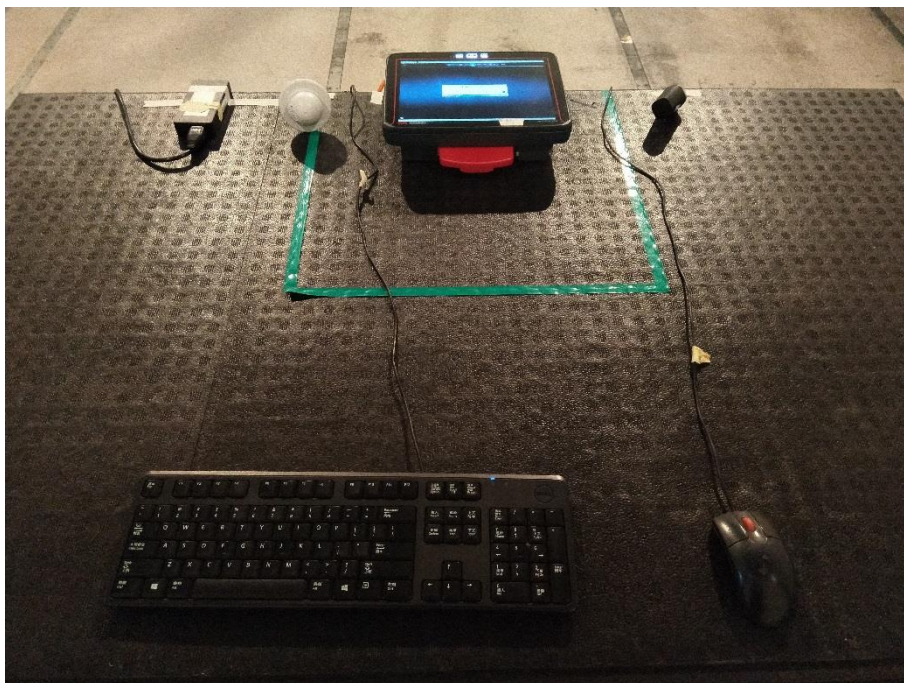

ANNEX B TEST SETUP PHOTOS

B.1 Radiated Test Photo

Below 30MHz-BT/WIFI

30MHz-1 GHz-BT/WIFI

Close-up-BT/WIFI

Above 1GHz-BT/WIFI

Close-up-BT/WIFI

30MHz-1 GHz-RF

Above 1GHz-RF

Close-up-RF

B.2 Conducted Emissions

Test Photo 1-BT/WIFI

Test Photo 2-BT/WIFI

Test Photo 3-RF

Test Photo 4-RF