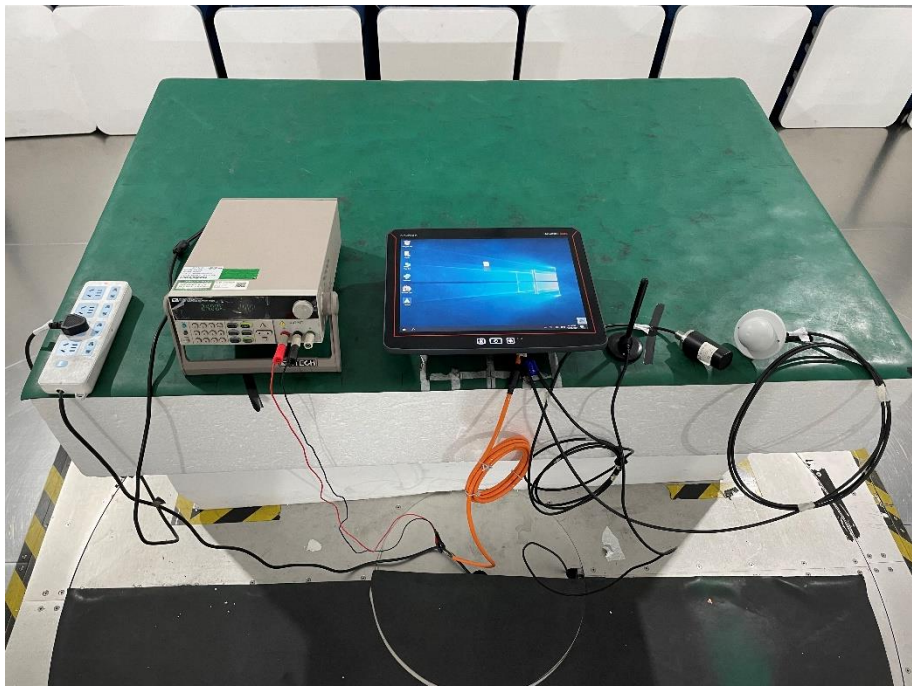

## ANNEX B TEST SETUP PHOTOS

### 1 Radiated Test Photo

Below 30MHz

30 MHz-1 GHz

Close-Up

Above 1GHz

Close-Up

30 MHz-1 GHz-RF

Above 1GHz

## 2 Conducted Test Photo

Conducted Test-RF