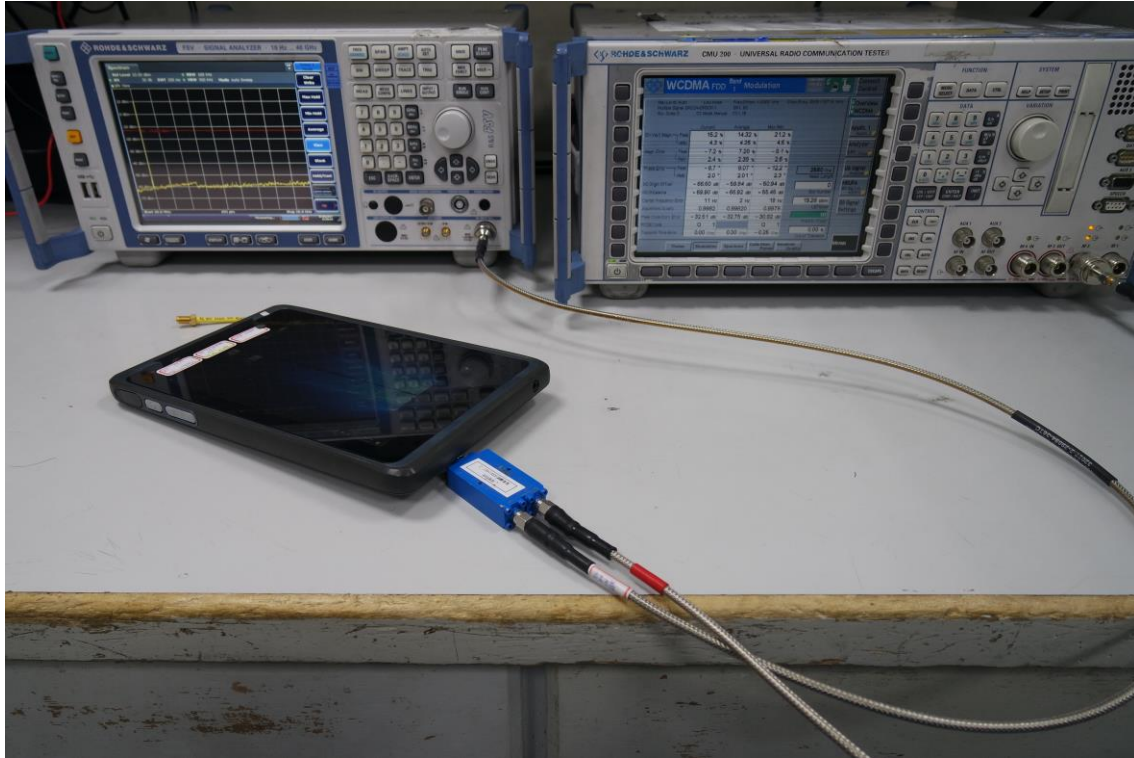

# APPENDIX I PHOTOGRAPHS OF TEST SETUP

## Conducted Emission Set Up Photo

## Radiated Emission Set up Photos

For GPRS / EDGE 850

Below 1GHz

Above 1GHz

**For GPRS / EDGE 1900**

**Below 1GHz**

**Above 1GHz**