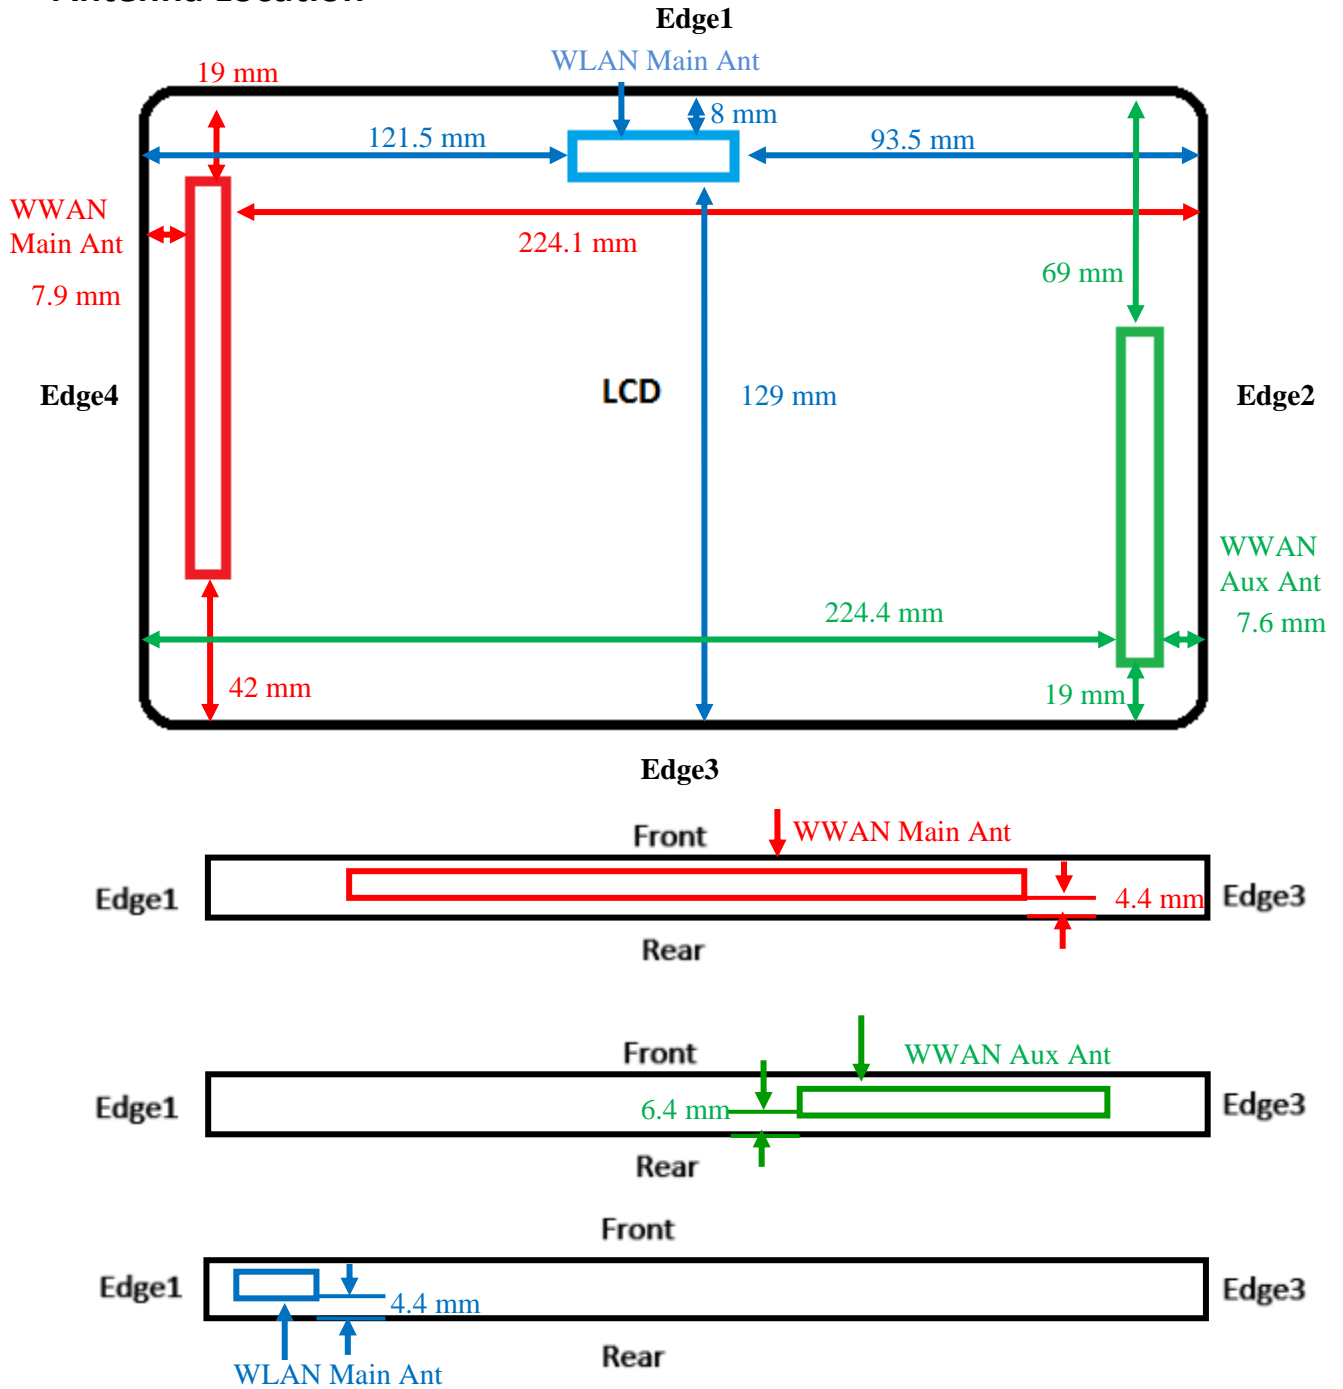

Antenna Location

Separation Distance (mm)	WWAN Antenna (Main)	WWAN Antenna (Aux)	WLAN Antenna (Main)
Top-Edge (Edge1)	19	69	8
Right-Edge (Edge2)	224.1	7.6	93.5
Bottom-Edge (Edge3)	42	19	129
Left-Edge (Edge4)	7.9	224.4	121.5
Rear Surface	4.4	6.4	4.4

SETUP PHOTOS

Edge1

Edge 1(10mm)

Edge2

Edge 3

Edge3(10mm)

Edge4

Edge4 (10mm)

Rear

Rear(10mm)

EUT