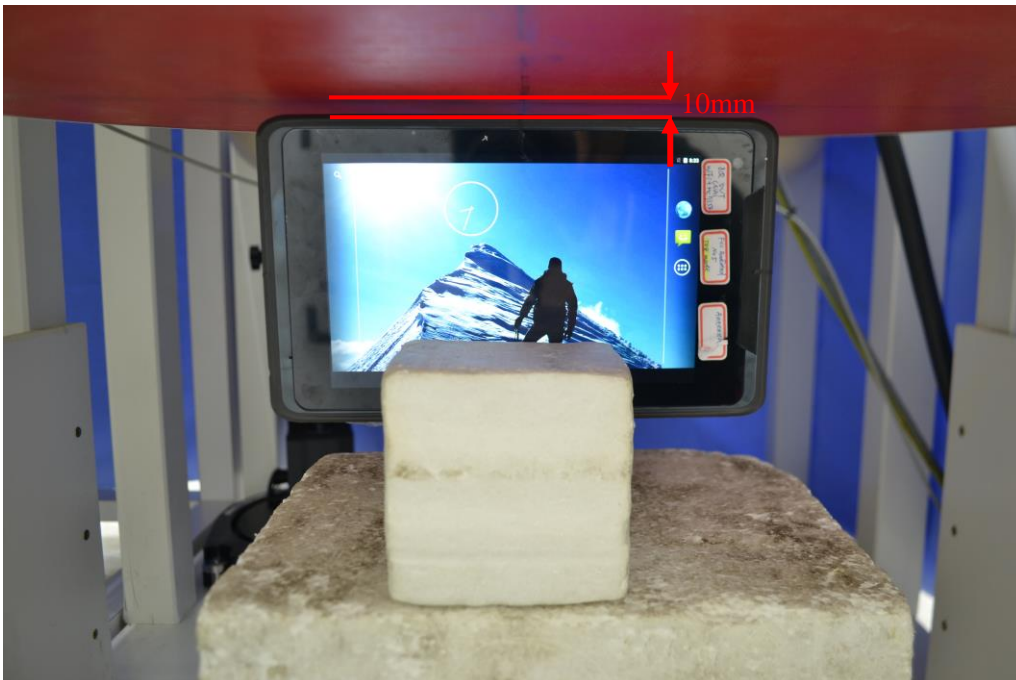

Antenna Location

Separation Distance (mm)	WWAN Antenna (Main)	WWAN Antenna (Aux)	WLAN Antenna (Main)
Top-Edge (Edge1)	19	69	8
Right-Edge (Edge2)	224.1	7.6	93.5
Bottom-Edge (Edge3)	42	19	129
Left-Edge (Edge4)	7.9	224.4	121.5
Rear Surface	4.4	6.4	4.4

SETUP PHOTOS

Edge1

Edge 1(10mm)

Edge2

Edge 3

Edge3(10mm)

Edge4

Edge4 (10mm)