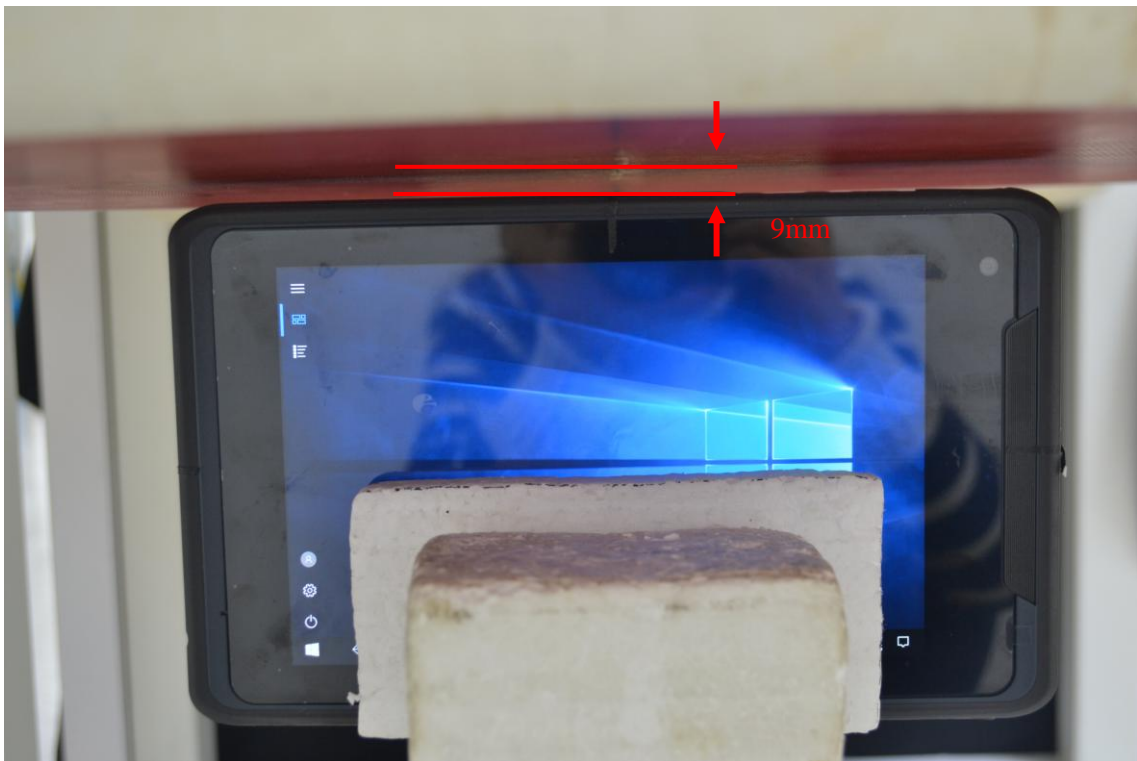

Antenna Location

Report No.: T181123D04-SF

Page 2 / 8
Rev. 00

Separation Distance (mm)	WWAN Antenna (Main)	WWAN Antenna (Aux)	WLAN Antenna (Main)
Top-Edge (Edge1)	19	69	8
Right-Edge (Edge2)	224.1	7.6	93.5
Bottom-Edge (Edge3)	42	19	129
Left-Edge (Edge4)	7.9	224.4	121.5
Rear Surface	4.4	6.4	4.4

SETUP PHOTOS

Edge 1

Edge1(9mm)

Edge 2

Edge2(9mm)

Edge 3

Edge 3(9mm)

Edge 4