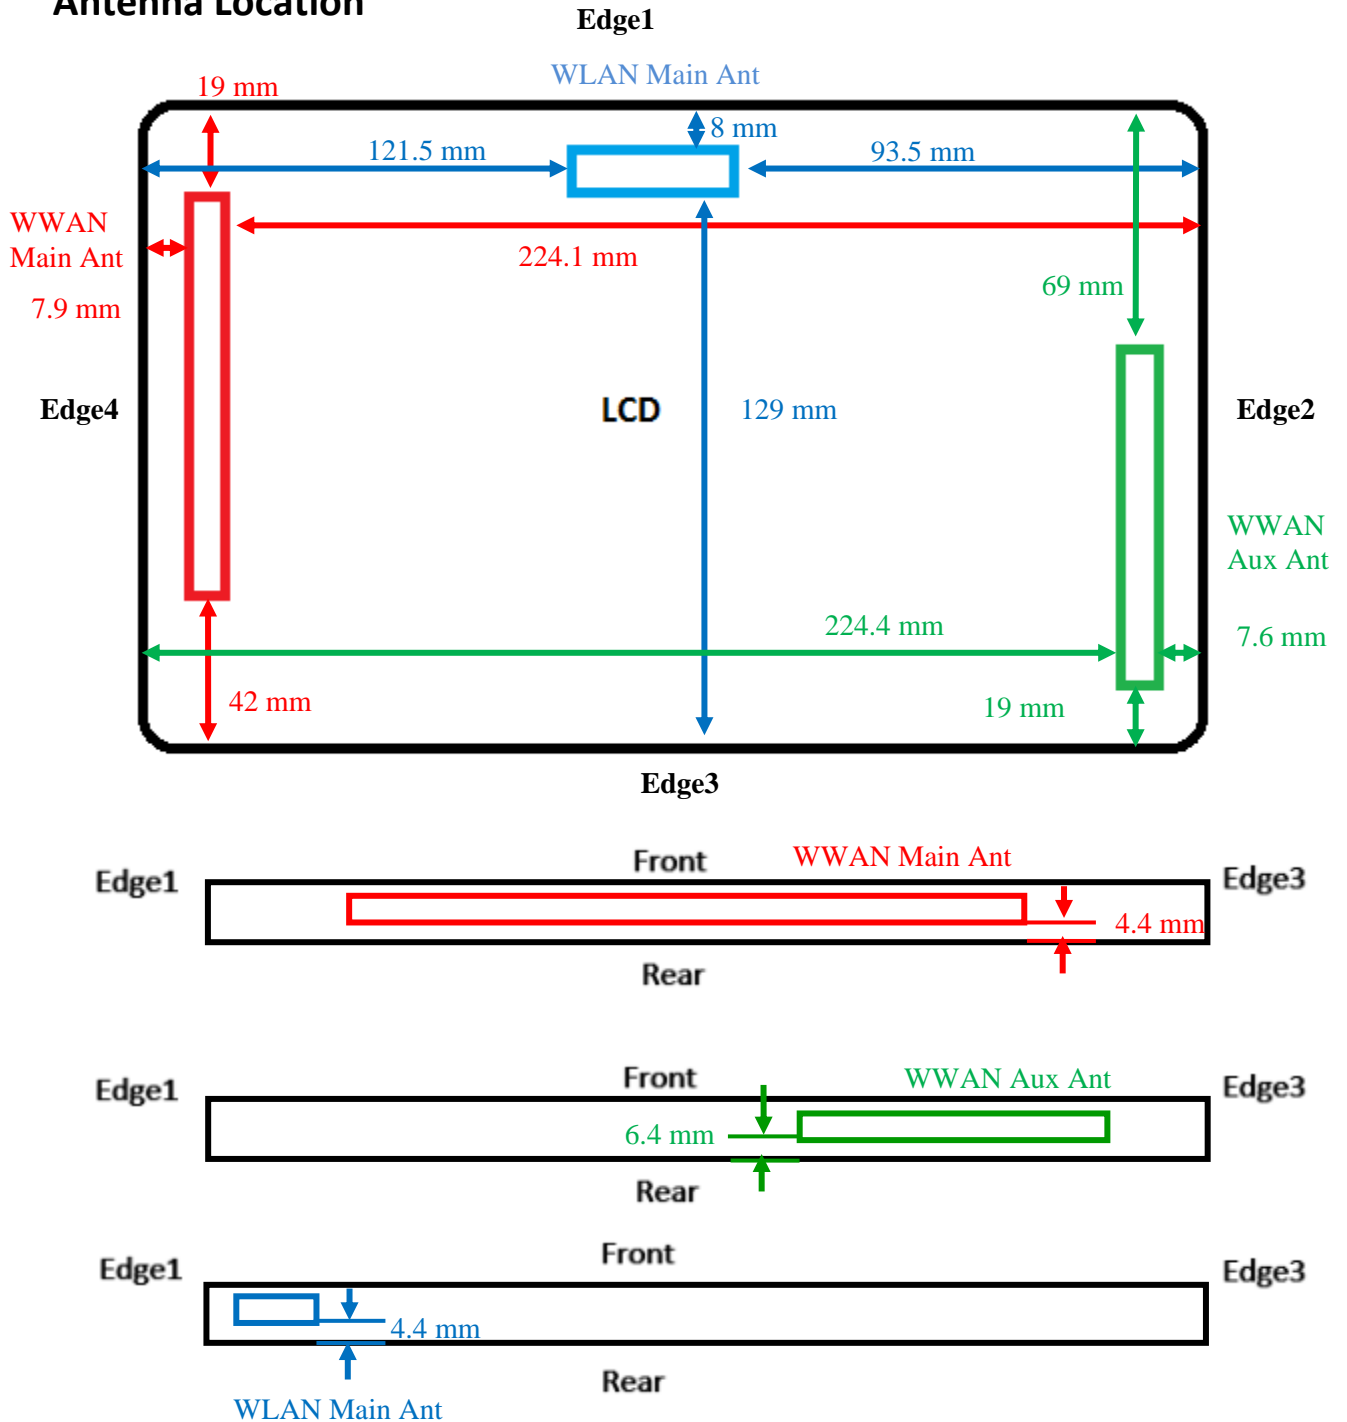

Antenna Location

Report No.: T181123D04-SF

Page 2 / 8
Rev. 00

Separation Distance (mm)	WWAN Antenna (Main)	WWAN Antenna (Aux)	WLAN Antenna (Main)
Top-Edge (Edge1)	19	69	8
Right-Edge (Edge2)	224.1	7.6	93.5
Bottom-Edge (Edge3)	42	19	129
Left-Edge (Edge4)	7.9	224.4	121.5
Rear Surface	4.4	6.4	4.4

SETUP PHOTOS

Edge 1

Edge1(9mm)

Edge 2

Edge2(9mm)

Edge 3

Edge 3(9mm)

Edge 4

Edge 4(9mm)

Rear

Rear(9mm)