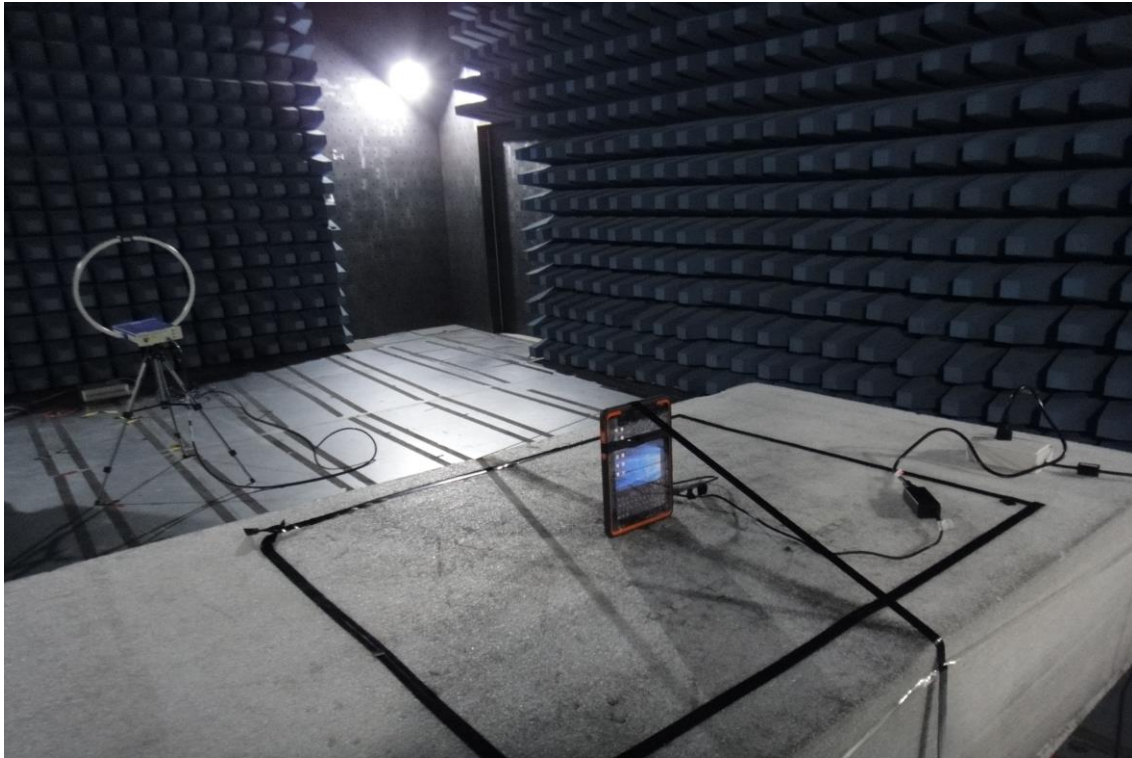

APPENDIX I

PHOTOGRAPHS OF TEST SETUP

CONDUCTED EMISSION SETUP PHOTOS

Report No.: T180522D10-RP5

Radiated Emission Set up Photos

9kHz ~ 30MHz

30MHz ~ 1GHz

Powerline Conducted Emissions Setup Photos