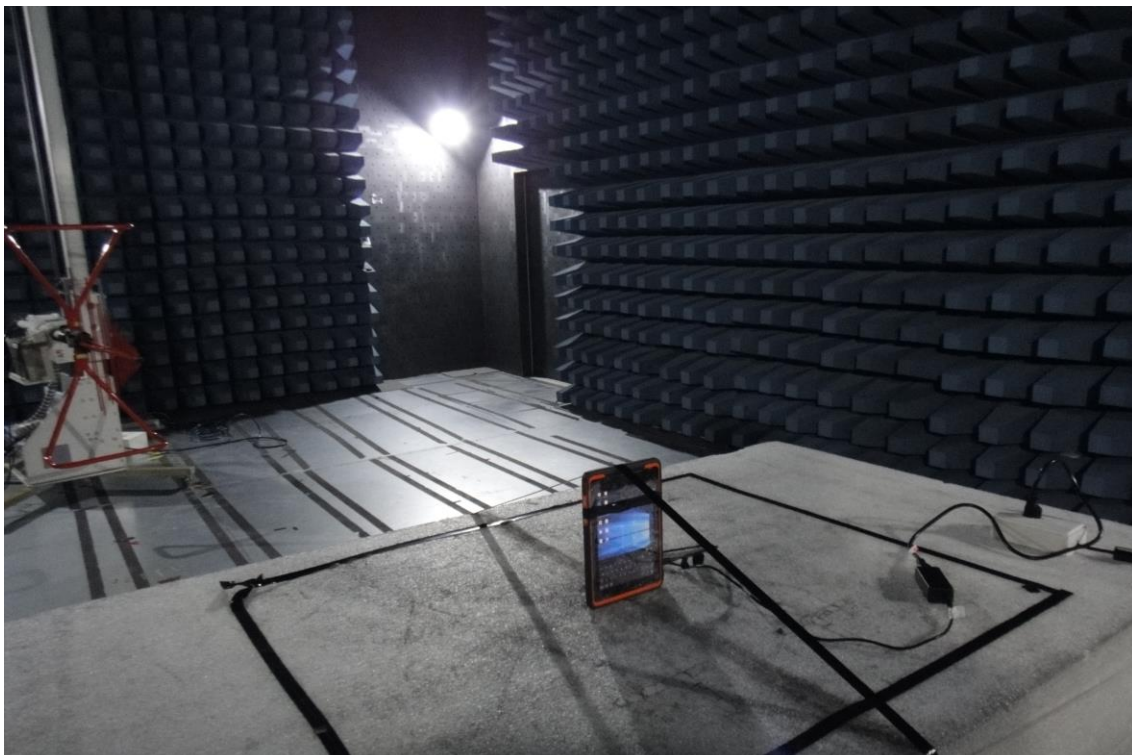

APPENDIX I

PHOTOGRAPHS OF TEST SETUP

CONDUCTED EMISSION SETUP PHOTOS

Report No.: T180522D10-RP5

Radiated Emission Set up Photos

9kHz ~ 30MHz

30MHz ~ 1GHz

Powerline Conducted Emissions Setup Photos