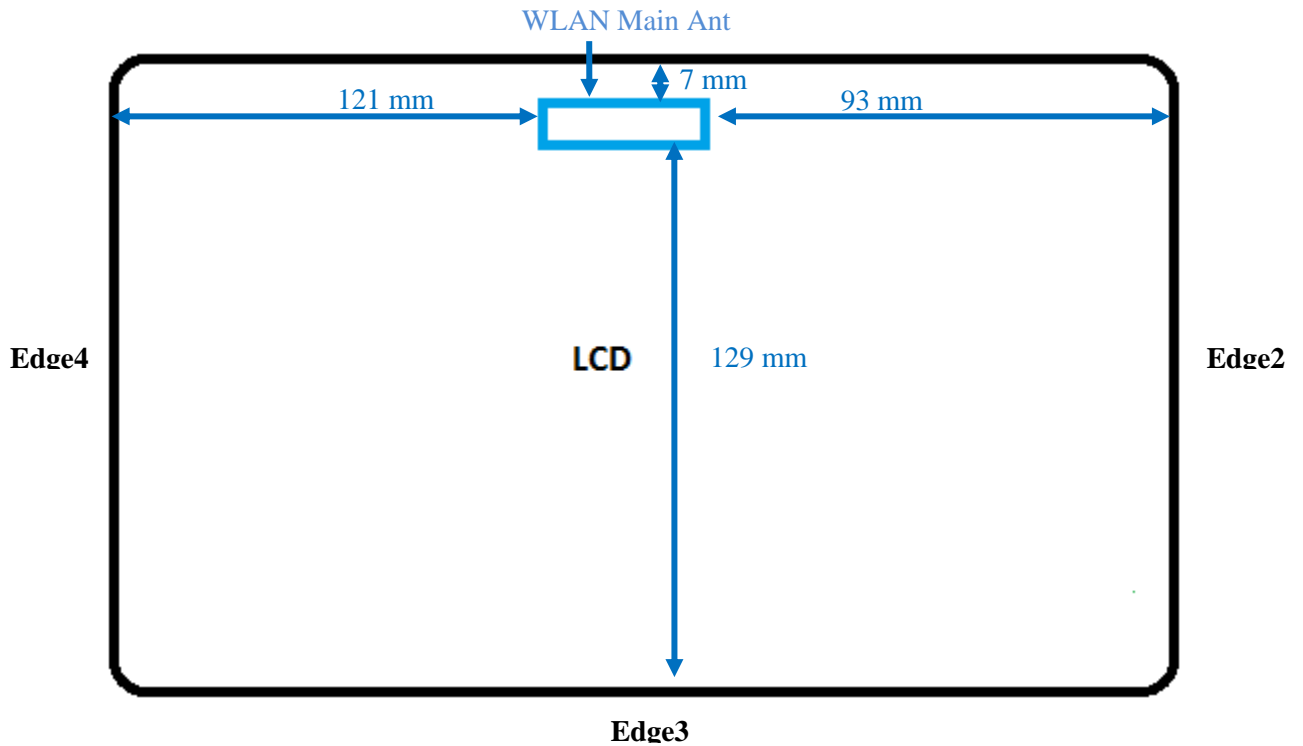

Antenna Location

Edge1

Separation Distance (mm)	WLAN Antenna (Main)
Top-Edge (Edge1)	7
Right-Edge (Edge2)	93
Bottom-Edge (Edge3)	129
Left-Edge (Edge4)	121
Rear Surface	2

SETUP PHOTOS

Rear

Edge1

EUT