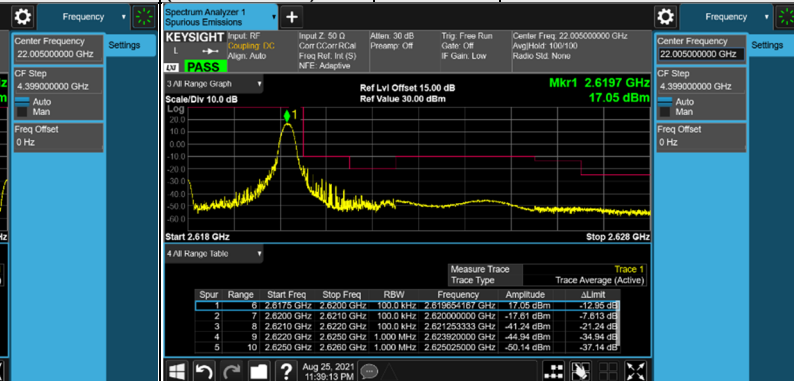

Band Edge

LTE Band 17, Channel Bandwidth 5MHz

LTE Band 17, Channel Bandwidth 10MHz

Channel 23780
(709.0MHz)

QPSK

1 RB / 0 RB Offset

Channel 23800
(711.0MHz)

QPSK

1 RB / 49 RB Offset

Channel 23780
(709.0MHz)

QPSK

50 RB / 0 RB Offset

Channel 23800
(711.0MHz)

QPSK

50 RB / 0 RB Offset

Out-of-Band Emission

LTE Band 38, Channel Bandwidth 5MHz

Channel 37775 (2572.5MHz) QPSK 1 RB / 0 RB Offset Channel 38225 (2617.5MHz) QPSK 1 RB / 24 RB Offset

Channel 37775 (2572.5MHz) QPSK 25 RB / 0 RB Offset

Channel 38225 (2617.5MHz) QPSK 25 RB / 0 RB Offset

LTE Band 38, Channel Bandwidth 10MHz

Channel 37800
(2575.0MHz)

QPSK

1 RB / 0 RB Offset

Channel 38200
(2615.0MHz)

QPSK

1 RB / 49 RB Offset

Channel 37800
(2575.0MHz)