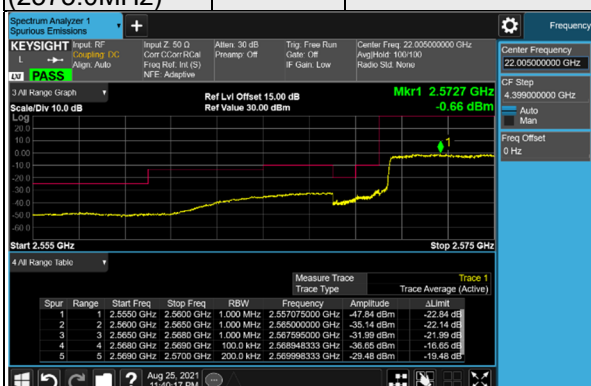

LTE Band 38, Channel Bandwidth 5MHz

Channel 37775 (2572.5MHz) QPSK 1 RB / 0 RB Offset Channel 38225 (2617.5MHz) QPSK 1 RB / 24 RB Offset

Channel 37775 (2572.5MHz) QPSK 25 RB / 0 RB Offset

Channel 38225 (2617.5MHz) QPSK 25 RB / 0 RB Offset

LTE Band 38, Channel Bandwidth 10MHz

Channel 37800
(2575.0MHz)

QPSK

1 RB / 0 RB Offset

Channel 38200
(2615.0MHz)

QPSK

1 RB / 49 RB Offset

Channel 37800
(2575.0MHz)

QPSK

50 RB / 0 RB Offset

Channel 38200
(2615.0MHz)

QPSK

50 RB / 0 RB Offset

LTE Band 38, Channel Bandwidth 15MHz

Channel 37825 (2577.5MHz) QPSK 1 RB / 0 RB Offset Channel 38175 (2612.5MHz) QPSK 1 RB / 74 RB Offset