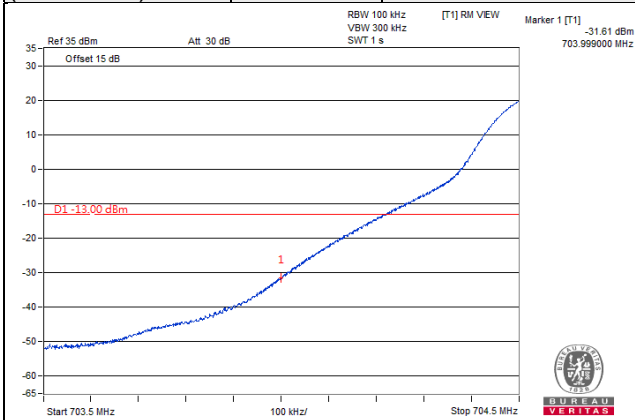

LTE Band 17, Channel Bandwidth 10MHz

Channel 23780
(709.0MHz)

QPSK

1 RB / 0 RB Offset

Channel 23800
(711.0MHz)

QPSK

1 RB / 49 RB Offset