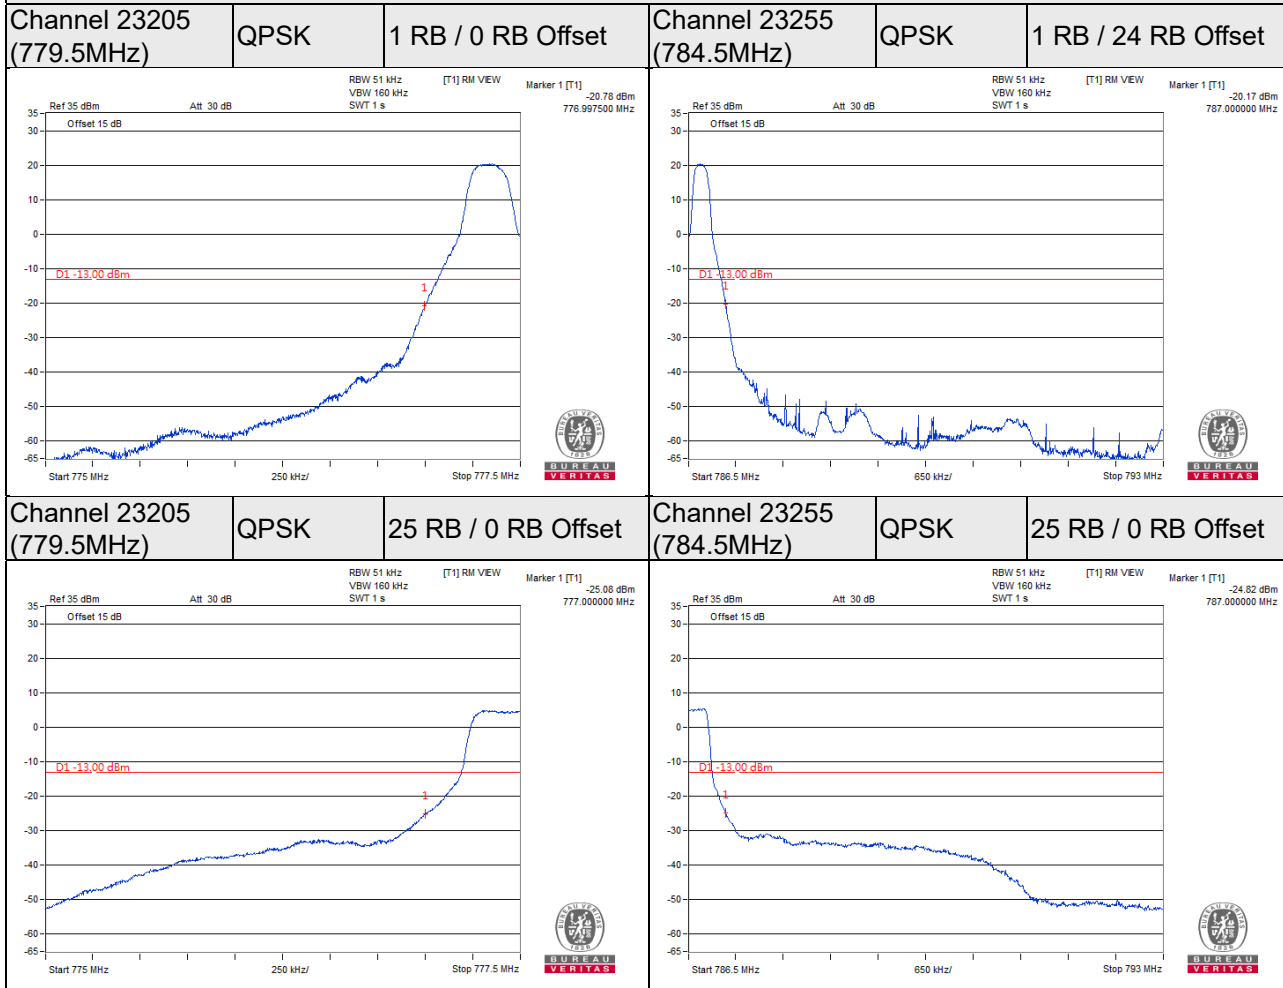

Channel 23130
(711.0MHz)

QPSK

25 RB / 0 RB Offset

Band Edge

LTE Band 13, Channel Bandwidth 5MHz

LTE Band 13, Channel Bandwidth 10MHz

Channel 23230
(782.0MHz)

QPSK