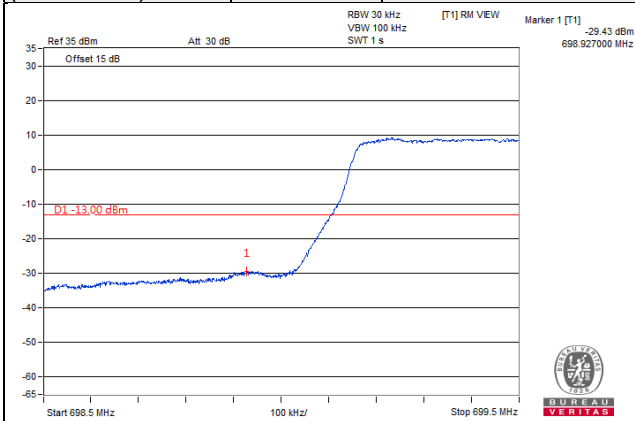

QPSK

75 RB / 0 RB Offset

Channel 21375
(2562.5MHz)

QPSK

75 RB / 0 RB Offset

LTE Band 7, Channel Bandwidth 20MHz

Band Edge

LTE Band 12, Channel Bandwidth 1.4MHz

Channel 23017
(699.7MHz)

QPSK

1 RB / 0 RB Offset

Channel 23173
(715.3MHz)

QPSK

1 RB / 5 RB Offset

Channel 23017
(699.7MHz)

QPSK

6 RB / 0 RB Offset

Channel 23173
(715.3MHz)

QPSK

6 RB / 0 RB Offset

LTE Band 12, Channel Bandwidth 3MHz

Channel 23025
(700.5MHz)

QPSK

1 RB / 0 RB Offset