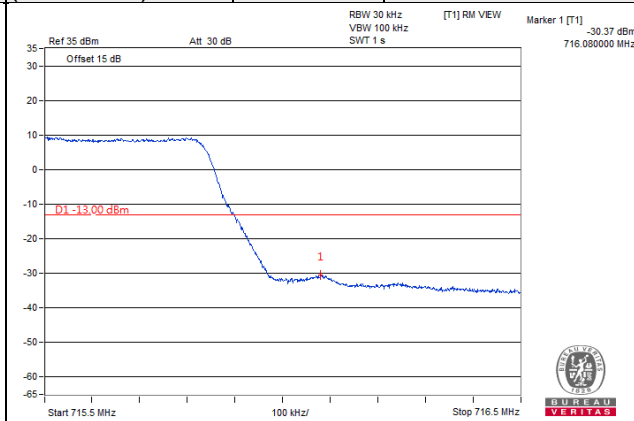

QPSK

75 RB / 0 RB Offset

Channel 21375
(2562.5MHz)

QPSK

75 RB / 0 RB Offset

LTE Band 7, Channel Bandwidth 20MHz

Band Edge

LTE Band 12, Channel Bandwidth 1.4MHz

Channel 23017
(699.7MHz)

QPSK

1 RB / 0 RB Offset

Channel 23173
(715.3MHz)

QPSK

1 RB / 5 RB Offset

Channel 23017
(699.7MHz)

QPSK

6 RB / 0 RB Offset

Channel 23173
(715.3MHz)

QPSK

6 RB / 0 RB Offset

LTE Band 12, Channel Bandwidth 3MHz

Channel 23025
(700.5MHz)

QPSK

1 RB / 0 RB Offset