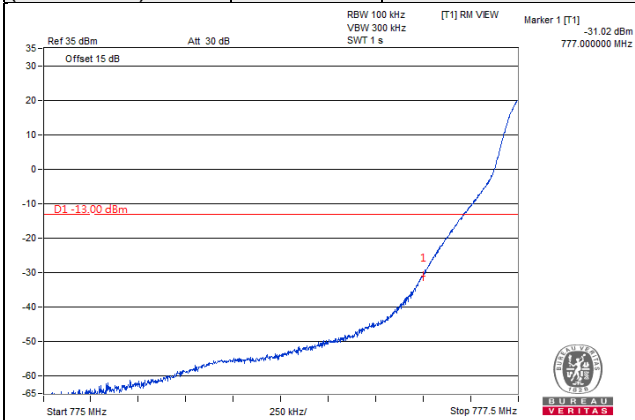

LTE Band 13, Channel Bandwidth 10MHz

Channel 23230
(782.0MHz)

QPSK

1 RB / 0 RB Offset

Channel 23230
(782.0MHz)

QPSK

1 RB / 49 RB Offset