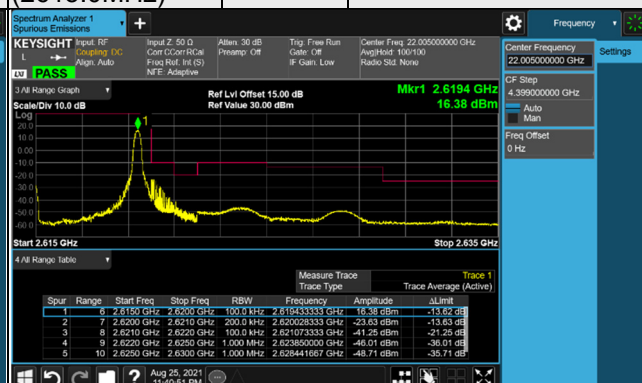

Band Edge

LTE Band 17, Channel Bandwidth 5MHz

LTE Band 17, Channel Bandwidth 10MHz

Channel 23780
(709.0MHz)

QPSK

1 RB / 0 RB Offset

Channel 23800
(711.0MHz)

QPSK

LTE Band 38, Channel Bandwidth 5MHz

Channel 37775 (2572.5MHz) QPSK 1 RB / 0 RB Offset Channel 38225 (2617.5MHz) QPSK 1 RB / 24 RB Offset

Channel 37775 (2572.5MHz) QPSK 25 RB / 0 RB Offset

Channel 38225 (2617.5MHz) QPSK 25 RB / 0 RB Offset

LTE Band 38, Channel Bandwidth 10MHz

Channel 37800
(2575.0MHz)

QPSK

1 RB / 0 RB Offset

Channel 38200
(2615.0MHz)

QPSK

1 RB / 49 RB Offset

Channel 37800
(2575.0MHz)

QPSK

50 RB / 0 RB Offset

Channel 38200
(2615.0MHz)

QPSK

50 RB / 0 RB Offset

LTE Band 38, Channel Bandwidth 15MHz

Channel 37825 (2577.5MHz) QPSK 1 RB / 0 RB Offset Channel 38175 (2612.5MHz) QPSK 1 RB / 74 RB Offset