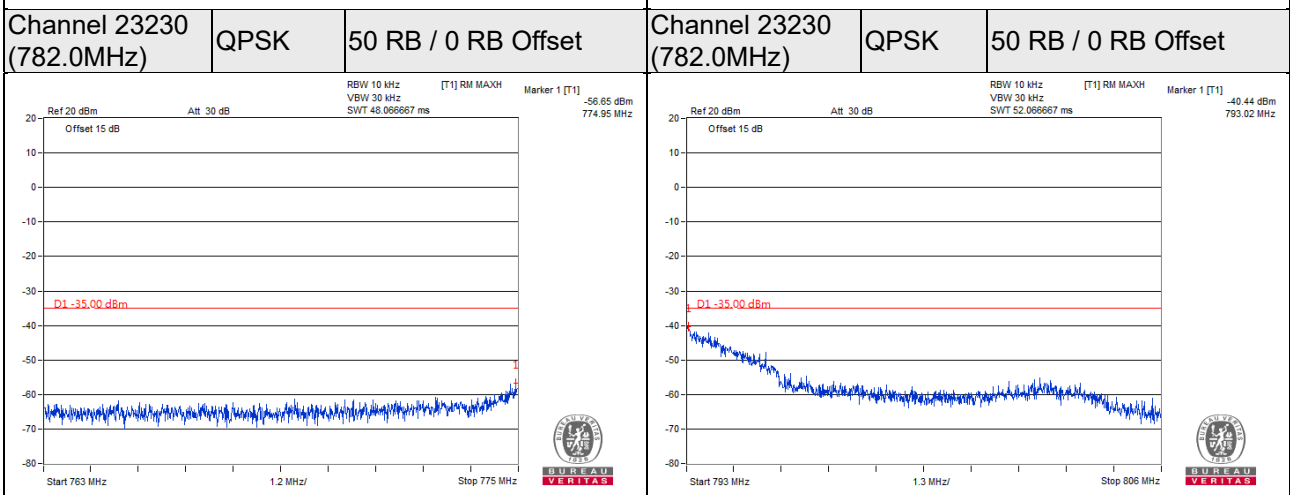

QPSK

50 RB / 0 RB Offset

Emission Mask

LTE Band 13, Channel Bandwidth 5MHz

Channel 23205
(779.5MHz)

QPSK

1 RB / 0 RB Offset

Channel 23255
(784.5MHz)

QPSK

1 RB / 24 RB Offset

Channel 23205
(779.5MHz)

QPSK

25 RB / 0 RB Offset

Channel 23255
(784.5MHz)

QPSK

25 RB / 0 RB Offset

LTE Band 13, Channel Bandwidth 10MHz

For the 763-775MHz and 793-805MHz band, the FCC limit is $65+10\log(P[\text{watt}])$ in a 6.25 kHz bandwidth. Since it was not possible to set the resolution bandwidth to 6.25 kHz with the available equipment, a bandwidth of 10 kHz was used instead to show compliance, and the correction factor is compensated at the spectrum. By using a 10 kHz bandwidth on the spectrum analyzer.

Band Edge

LTE Band 17, Channel Bandwidth 5MHz

LTE Band 17, Channel Bandwidth 10MHz

Channel 23780
(709.0MHz)

QPSK

1 RB / 0 RB Offset

Channel 23800
(711.0MHz)

QPSK