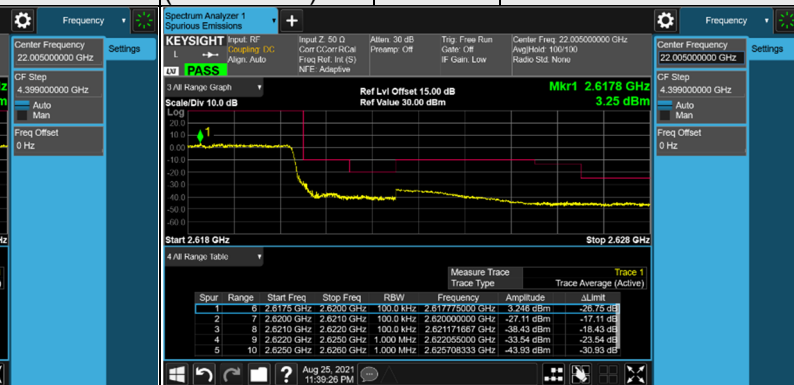

Band Edge

LTE Band 17, Channel Bandwidth 5MHz

LTE Band 17, Channel Bandwidth 10MHz

Channel 23780
(709.0MHz)

QPSK

1 RB / 0 RB Offset

Channel 23800
(711.0MHz)

QPSK

1 RB / 49 RB Offset

Channel 23780
(709.0MHz)

QPSK

50 RB / 0 RB Offset

Channel 23800
(711.0MHz)

QPSK

50 RB / 0 RB Offset

Out-of-Band Emission

LTE Band 38, Channel Bandwidth 5MHz

Channel 37775 (2572.5MHz) QPSK 1 RB / 0 RB Offset Channel 38225 (2617.5MHz) QPSK 1 RB / 24 RB Offset

Channel 37775 (2572.5MHz) QPSK 25 RB / 0 RB Offset

Channel 38225 (2617.5MHz) QPSK 25 RB / 0 RB Offset

LTE Band 38, Channel Bandwidth 10MHz

Channel 37800
(2575.0MHz)

QPSK

1 RB / 0 RB Offset

Channel 38200
(2615.0MHz)

QPSK

1 RB / 49 RB Offset

Channel 37800
(2575.0MHz)