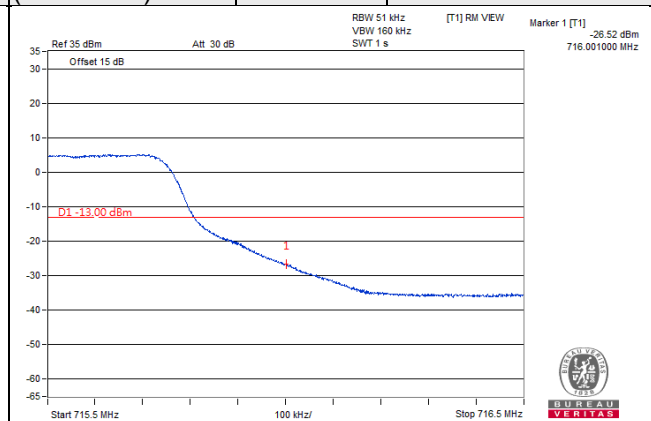

15 RB / 0 RB Offset

LTE Band 12, Channel Bandwidth 5MHz

Channel 23035
(701.5MHz)

QPSK

1 RB / 0 RB Offset

Channel 23155
(713.5MHz)

QPSK

1 RB / 24RB Offset

Channel 23035
(701.5MHz)

QPSK

25 RB / 0 RB Offset

Channel 23155
(713.5MHz)

QPSK

25 RB / 0 RB Offset

LTE Band 12, Channel Bandwidth 10MHz

Channel 23060
(704.0MHz)

Channel 23130
(711.0MHz)

QPSK

25 RB / 0 RB Offset

Band Edge

LTE Band 13, Channel Bandwidth 5MHz

LTE Band 13, Channel Bandwidth 10MHz

Channel 23230
(782.0MHz)

QPSK