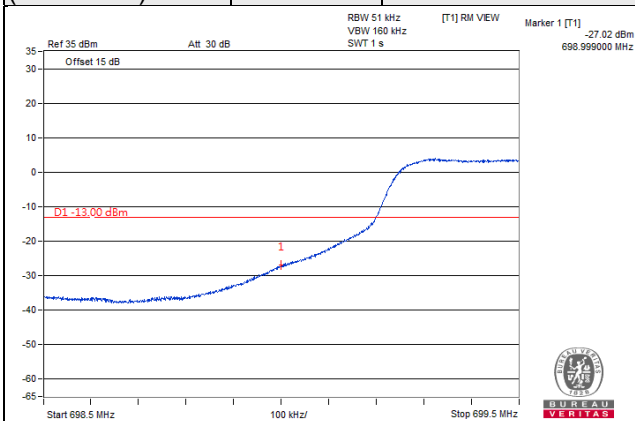

15 RB / 0 RB Offset

LTE Band 12, Channel Bandwidth 5MHz

Channel 23035
(701.5MHz)

QPSK

1 RB / 0 RB Offset

Channel 23155
(713.5MHz)

QPSK

1 RB / 24RB Offset

Channel 23035
(701.5MHz)

QPSK

25 RB / 0 RB Offset

Channel 23155
(713.5MHz)

QPSK

25 RB / 0 RB Offset

LTE Band 12, Channel Bandwidth 10MHz

Channel 23060
(704.0MHz)