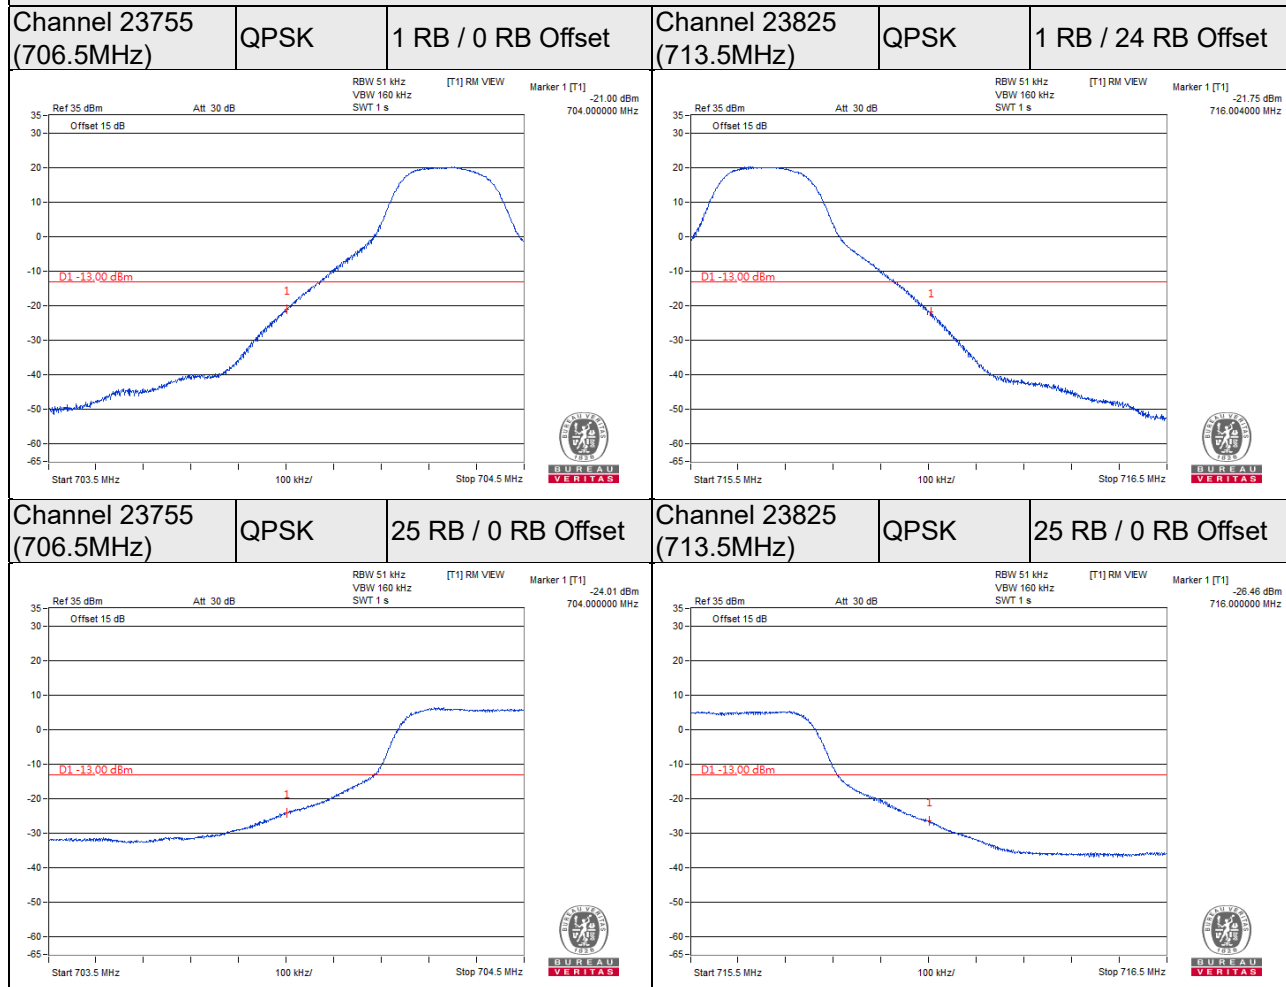

For the 763-775MHz and 793-805MHz band, the FCC limit is $65+10\log(P[\text{watt}])$ in a 6.25 kHz bandwidth. Since it was not possible to set the resolution bandwidth to 6.25 kHz with the available equipment, a bandwidth of 10 kHz was used instead to show compliance, and the correction factor is compensated at the spectrum. By using a 10 kHz bandwidth on the spectrum analyzer.

LTE Band 13, Channel Bandwidth 10MHz

For the 763-775MHz and 793-805MHz band, the FCC limit is $65+10\log(P[\text{watt}])$ in a 6.25 kHz bandwidth. Since it was not possible to set the resolution bandwidth to 6.25 kHz with the available equipment, a bandwidth of 10 kHz was used instead to show compliance, and the correction factor is compensated at the spectrum. By using a 10 kHz bandwidth on the spectrum analyzer.

Band Edge

LTE Band 17, Channel Bandwidth 5MHz

LTE Band 17, Channel Bandwidth 10MHz

Channel 23780
(709.0MHz)

QPSK

1 RB / 0 RB Offset

Channel 23800
(711.0MHz)

QPSK