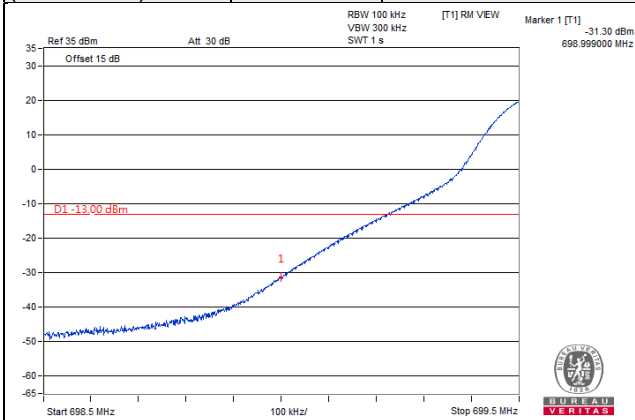

LTE Band 12, Channel Bandwidth 10MHz

Channel 23060
(704.0MHz)

QPSK

1 RB / 0 RB Offset

Channel 23130
(711.0MHz)

QPSK

1 RB / 24RB Offset