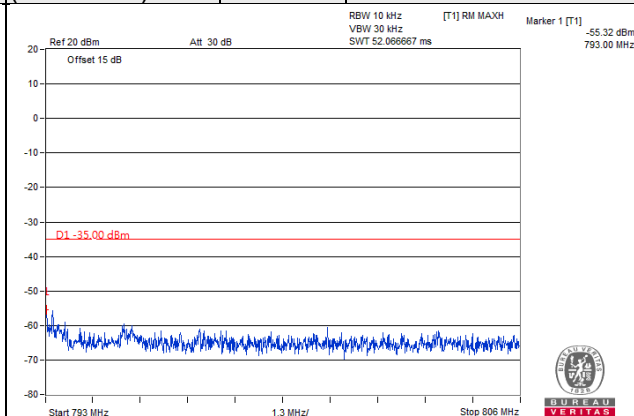

Emission Mask

LTE Band 13, Channel Bandwidth 5MHz

Channel 23205
(779.5MHz)

QPSK

1 RB / 0 RB Offset

Channel 23255
(784.5MHz)

QPSK

1 RB / 24 RB Offset

Channel 23205
(779.5MHz)

QPSK

25 RB / 0 RB Offset

Channel 23255
(784.5MHz)

QPSK

25 RB / 0 RB Offset