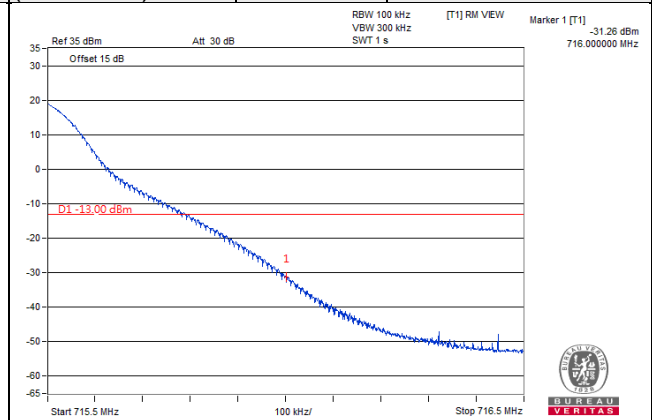

LTE Band 12, Channel Bandwidth 10MHz

Channel 23060
(704.0MHz)

QPSK

1 RB / 0 RB Offset

Channel 23130
(711.0MHz)

QPSK

1 RB / 24RB Offset