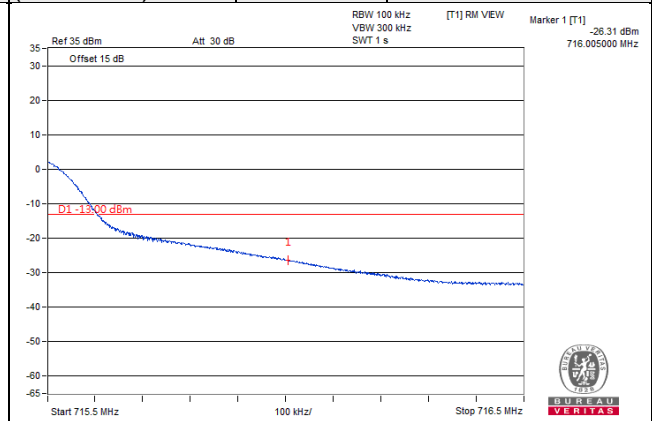

QPSK

1 RB / 0 RB Offset

Channel 23130
(711.0MHz)

QPSK

1 RB / 24RB Offset

Channel 23060
(704.0MHz)

QPSK

50 RB / 0 RB Offset

Channel 23130
(711.0MHz)

QPSK

25 RB / 0 RB Offset

Band Edge

LTE Band 13, Channel Bandwidth 5MHz

LTE Band 13, Channel Bandwidth 10MHz

Channel 23230
(782.0MHz)

QPSK