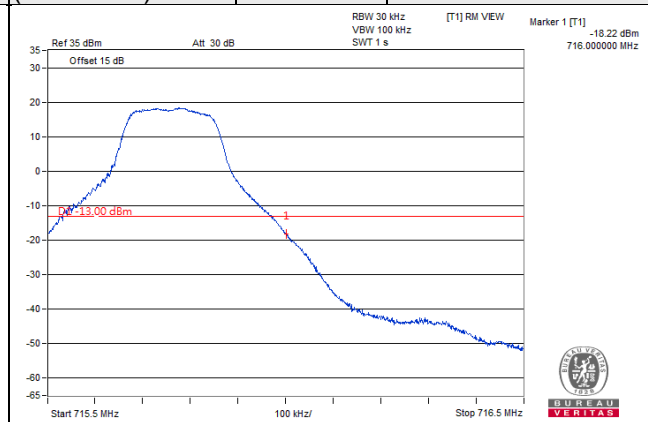

LTE Band 12, Channel Bandwidth 3MHz

Channel 23025
(700.5MHz)

QPSK

1 RB / 0 RB Offset

Channel 23165
(714.5MHz)

QPSK

1 RB / 14RB Offset