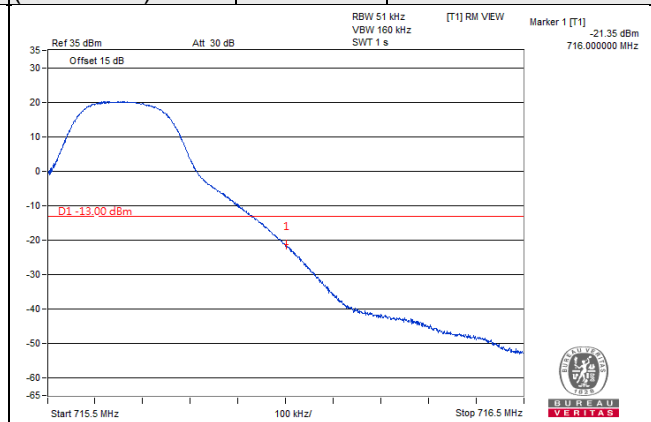

15 RB / 0 RB Offset

LTE Band 12, Channel Bandwidth 5MHz

Channel 23035
(701.5MHz)

QPSK

1 RB / 0 RB Offset

Channel 23155
(713.5MHz)

QPSK

1 RB / 24RB Offset

Channel 23035
(701.5MHz)

QPSK

25 RB / 0 RB Offset

Channel 23155
(713.5MHz)

QPSK

25 RB / 0 RB Offset

LTE Band 12, Channel Bandwidth 10MHz

Channel 23060
(704.0MHz)