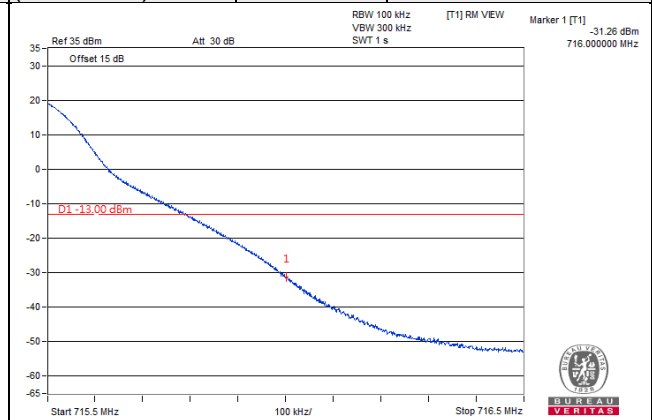

LTE Band 17, Channel Bandwidth 10MHz

Channel 23780
(709.0MHz)

QPSK

1 RB / 0 RB Offset

Channel 23800
(711.0MHz)

QPSK

1 RB / 49 RB Offset