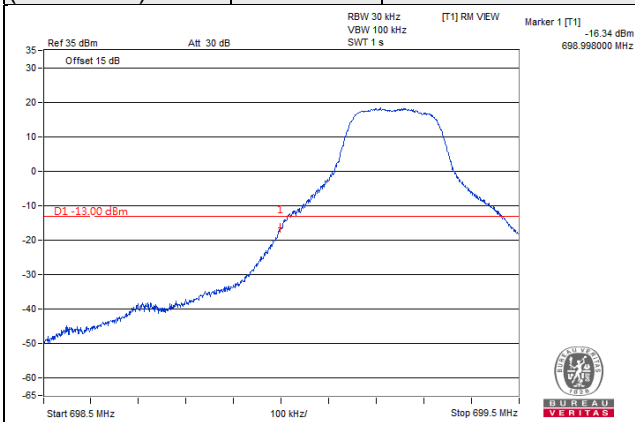

LTE Band 12, Channel Bandwidth 3MHz

Channel 23025
(700.5MHz)

QPSK

1 RB / 0 RB Offset

Channel 23165
(714.5MHz)

QPSK

1 RB / 14RB Offset