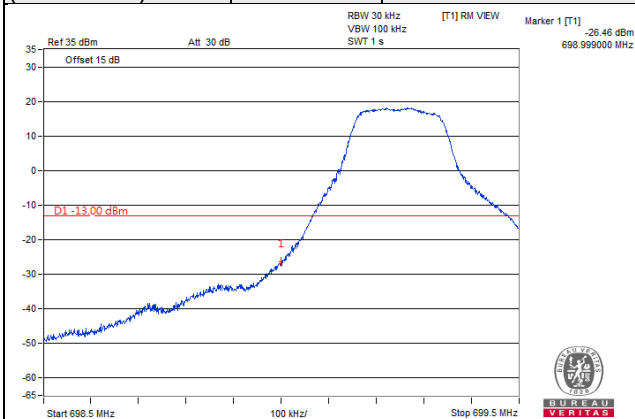

Channel 23017
(699.7MHz)

QPSK

1 RB / 0 RB Offset

Channel 23173
(715.3MHz)

QPSK

1 RB / 5 RB Offset

Channel 23017
(699.7MHz)

QPSK

6 RB / 0 RB Offset

Channel 23173
(715.3MHz)

QPSK

6 RB / 0 RB Offset

LTE Band 12, Channel Bandwidth 3MHz

Channel 23025
(700.5MHz)

QPSK

1 RB / 0 RB Offset