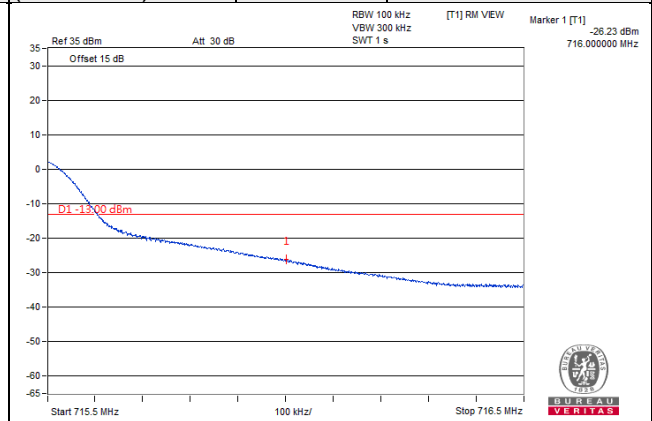

Band Edge

LTE Band 17, Channel Bandwidth 5MHz

LTE Band 17, Channel Bandwidth 10MHz

Channel 23780
(709.0MHz)

QPSK

1 RB / 0 RB Offset

Channel 23800
(711.0MHz)

QPSK

1 RB / 49 RB Offset

Channel 23780
(709.0MHz)

QPSK

50 RB / 0 RB Offset

Channel 23800
(711.0MHz)

QPSK

50 RB / 0 RB Offset

Out-of-Band Emission

LTE Band 38, Channel Bandwidth 5MHz

Channel 37775 (2572.5MHz) QPSK 1 RB / 0 RB Offset Channel 38225 (2617.5MHz) QPSK 1 RB / 24 RB Offset

Channel 37775 (2572.5MHz) QPSK 25 RB / 0 RB Offset

Channel 38225 (2617.5MHz) QPSK 25 RB / 0 RB Offset