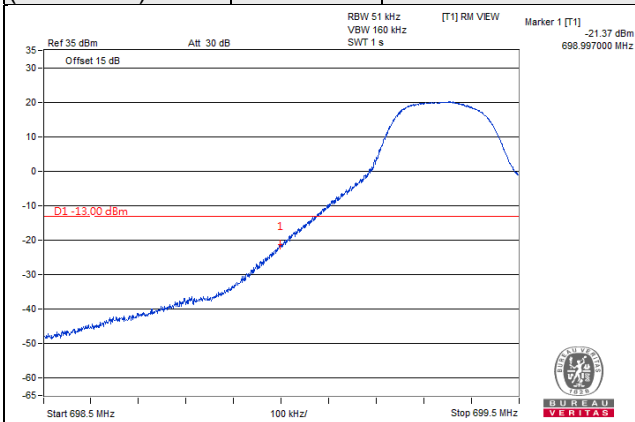

15 RB / 0 RB Offset

LTE Band 12, Channel Bandwidth 5MHz

Channel 23035
(701.5MHz)

QPSK

1 RB / 0 RB Offset

Channel 23155
(713.5MHz)

QPSK

1 RB / 24RB Offset