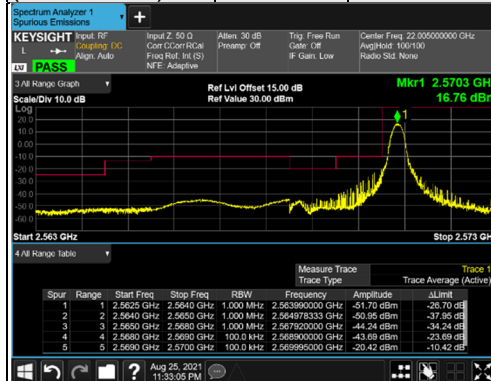

Band Edge

LTE Band 17, Channel Bandwidth 5MHz

LTE Band 17, Channel Bandwidth 10MHz

Channel 23780
(709.0MHz)

QPSK

1 RB / 0 RB Offset

Channel 23800
(711.0MHz)

QPSK

1 RB / 49 RB Offset

Channel 23780
(709.0MHz)

QPSK

50 RB / 0 RB Offset

Channel 23800
(711.0MHz)

QPSK

50 RB / 0 RB Offset

Out-of-Band Emission

LTE Band 38, Channel Bandwidth 5MHz

Channel 37775 (2572.5MHz) QPSK 1 RB / 0 RB Offset Channel 38225 (2617.5MHz) QPSK 1 RB / 24 RB Offset

Channel 37775 (2572.5MHz) QPSK 25 RB / 0 RB Offset

Channel 38225 (2617.5MHz) QPSK 25 RB / 0 RB Offset