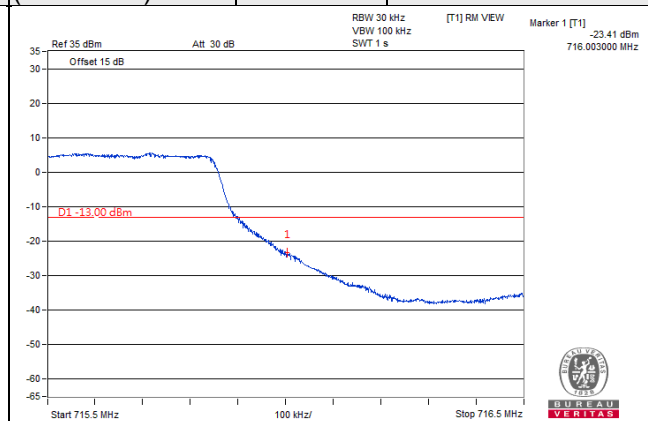

6 RB / 0 RB Offset

Channel 23173
(715.3MHz)

QPSK

6 RB / 0 RB Offset

LTE Band 12, Channel Bandwidth 3MHz

Channel 23025
(700.5MHz)

QPSK

1 RB / 0 RB Offset

Channel 23165
(714.5MHz)

QPSK

1 RB / 14RB Offset

Channel 23025
(700.5MHz)

QPSK

15 RB / 0 RB Offset

Channel 23165
(714.5MHz)

QPSK

15 RB / 0 RB Offset

LTE Band 12, Channel Bandwidth 5MHz

Channel 23035
(701.5MHz)

QPSK

1 RB / 0 RB Offset

Channel 23155
(713.5MHz)

QPSK

1 RB / 24RB Offset