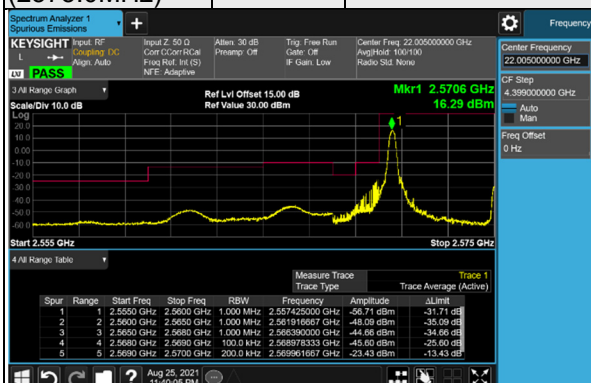

Band Edge

LTE Band 17, Channel Bandwidth 5MHz

LTE Band 17, Channel Bandwidth 10MHz

Channel 23780
(709.0MHz)

QPSK

1 RB / 0 RB Offset

Channel 23800
(711.0MHz)

QPSK

LTE Band 38, Channel Bandwidth 5MHz

Channel 37775 (2572.5MHz) QPSK 1 RB / 0 RB Offset Channel 38225 (2617.5MHz) QPSK 1 RB / 24 RB Offset

Channel 37775 (2572.5MHz) QPSK 25 RB / 0 RB Offset

Channel 38225 (2617.5MHz) QPSK 25 RB / 0 RB Offset

LTE Band 38, Channel Bandwidth 10MHz

Channel 37800
(2575.0MHz)

QPSK

1 RB / 0 RB Offset

Channel 38200
(2615.0MHz)

QPSK

1 RB / 49 RB Offset

Channel 37800
(2575.0MHz)

QPSK

50 RB / 0 RB Offset

Channel 38200
(2615.0MHz)

QPSK

50 RB / 0 RB Offset

LTE Band 38, Channel Bandwidth 15MHz

Channel 37825 (2577.5MHz) QPSK 1 RB / 0 RB Offset Channel 38175 (2612.5MHz) QPSK 1 RB / 74 RB Offset