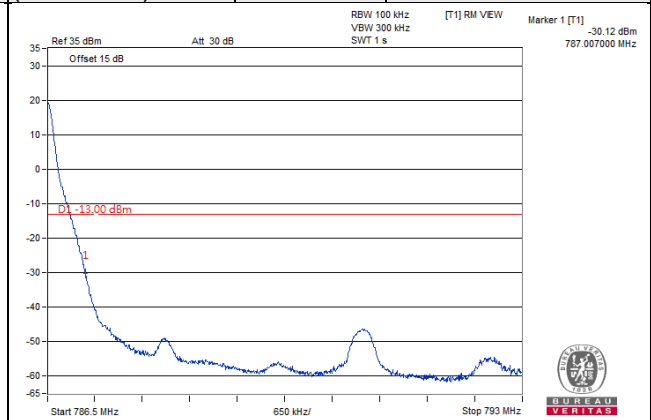

LTE Band 13, Channel Bandwidth 10MHz

Channel 23230
(782.0MHz)

QPSK

1 RB / 0 RB Offset

Channel 23230
(782.0MHz)

QPSK

1 RB / 49 RB Offset