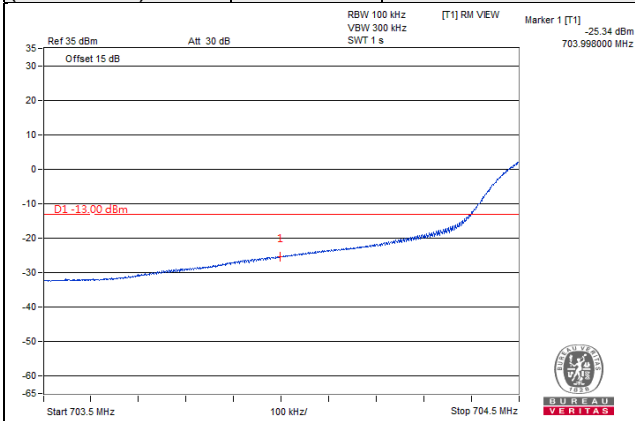

Band Edge

LTE Band 17, Channel Bandwidth 5MHz

LTE Band 17, Channel Bandwidth 10MHz

Channel 23780
(709.0MHz)

QPSK

1 RB / 0 RB Offset

Channel 23800
(711.0MHz)

QPSK

1 RB / 49 RB Offset

Channel 23780
(709.0MHz)

QPSK

50 RB / 0 RB Offset

Channel 23800
(711.0MHz)

QPSK

50 RB / 0 RB Offset

Out-of-Band Emission

LTE Band 38, Channel Bandwidth 5MHz

Channel 37775 (2572.5MHz) QPSK 1 RB / 0 RB Offset Channel 38225 (2617.5MHz) QPSK 1 RB / 24 RB Offset

Channel 37775 (2572.5MHz) QPSK 25 RB / 0 RB Offset

Channel 38225 (2617.5MHz) QPSK 25 RB / 0 RB Offset