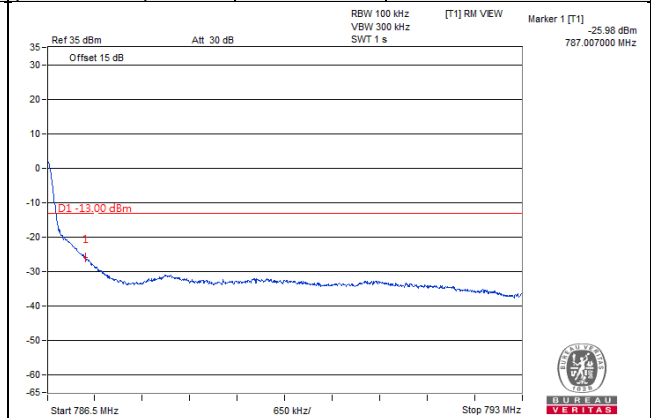

Channel 23130
(711.0MHz)

QPSK

25 RB / 0 RB Offset

Band Edge

LTE Band 13, Channel Bandwidth 5MHz

LTE Band 13, Channel Bandwidth 10MHz

Channel 23230
(782.0MHz)

QPSK

1 RB / 0 RB Offset

Channel 23230
(782.0MHz)

QPSK

1 RB / 49 RB Offset

Channel 23230
(782.0MHz)

QPSK

50 RB / 0 RB Offset

Channel 23230
(782.0MHz)

QPSK

50 RB / 0 RB Offset

Emission Mask

LTE Band 13, Channel Bandwidth 5MHz

Channel 23205
(779.5MHz)

QPSK

1 RB / 0 RB Offset

Channel 23255
(784.5MHz)