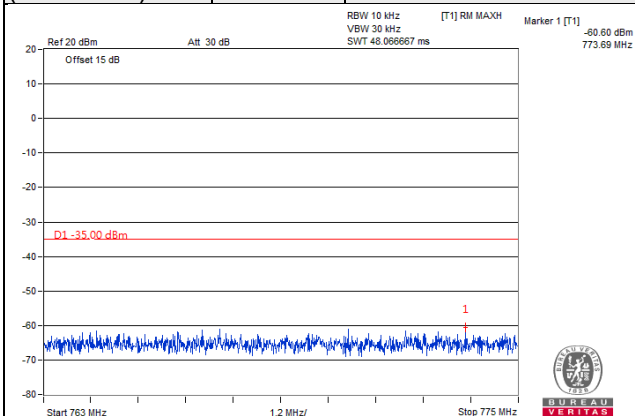

Emission Mask

LTE Band 13, Channel Bandwidth 5MHz

Channel 23205
(779.5MHz)

QPSK

1 RB / 0 RB Offset

Channel 23255
(784.5MHz)

QPSK

1 RB / 24 RB Offset

Channel 23205
(779.5MHz)

QPSK

25 RB / 0 RB Offset

Channel 23255
(784.5MHz)

QPSK

25 RB / 0 RB Offset