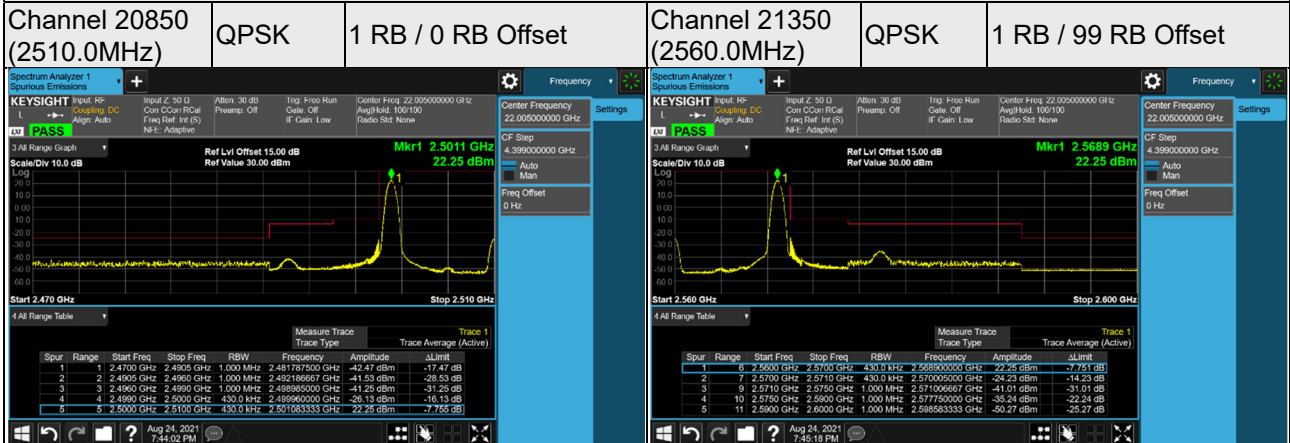

LTE Band 7, Channel Bandwidth 15MHz

Channel 20825
(2507.5MHz)

QPSK

1 RB / 0 RB Offset

Channel 21375
(2562.5MHz)

QPSK

1 RB / 74 RB Offset

Channel 20825
(2507.5MHz)

QPSK

75 RB / 0 RB Offset

Channel 21375
(2562.5MHz)

QPSK

75 RB / 0 RB Offset

LTE Band 7, Channel Bandwidth 20MHz

Band Edge

LTE Band 12, Channel Bandwidth 1.4MHz

Channel 23017
(699.7MHz)

QPSK

1 RB / 0 RB Offset

Channel 23173
(715.3MHz)

QPSK

1 RB / 5 RB Offset

Channel 23017
(699.7MHz)

QPSK

6 RB / 0 RB Offset

Channel 23173
(715.3MHz)

QPSK

6 RB / 0 RB Offset

LTE Band 12, Channel Bandwidth 3MHz

Channel 23025
(700.5MHz)

QPSK

1 RB / 0 RB Offset