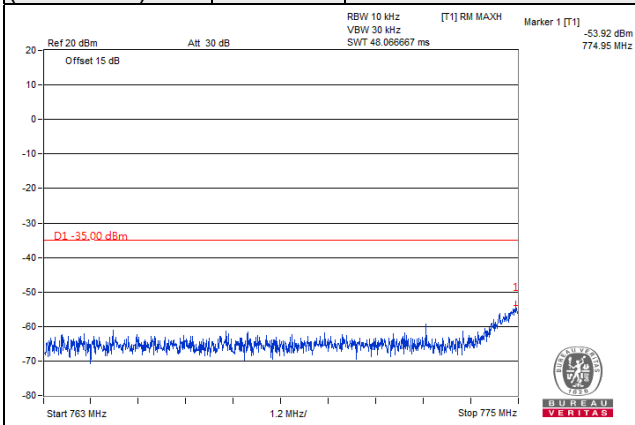

QPSK

1 RB / 24 RB Offset

Channel 23205
(779.5MHz)

QPSK

25 RB / 0 RB Offset

Channel 23255
(784.5MHz)

QPSK

25 RB / 0 RB Offset

For the 763-775MHz and 793-805MHz band, the FCC limit is $65+10\log(P[\text{watt}])$ in a 6.25 kHz bandwidth. Since it was not possible to set the resolution bandwidth to 6.25 kHz with the available equipment, a bandwidth of 10 kHz was used instead to show compliance, and the correction factor is compensated at the spectrum. By using a 10 kHz bandwidth on the spectrum analyzer.