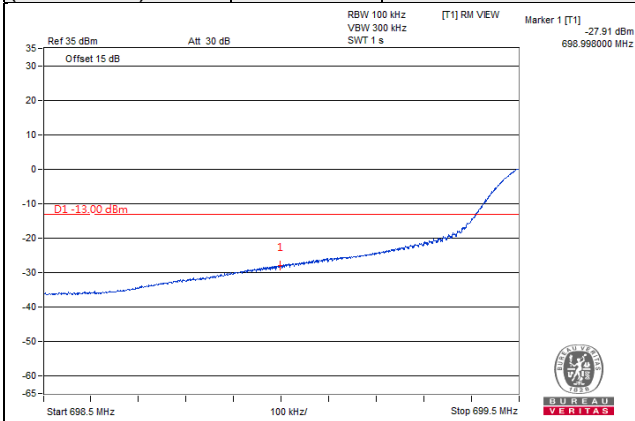

QPSK

1 RB / 0 RB Offset

Channel 23130
(711.0MHz)

QPSK

1 RB / 24RB Offset

Channel 23060
(704.0MHz)

QPSK

50 RB / 0 RB Offset

Channel 23130
(711.0MHz)

QPSK

25 RB / 0 RB Offset

Band Edge

LTE Band 13, Channel Bandwidth 5MHz

LTE Band 13, Channel Bandwidth 10MHz

Channel 23230
(782.0MHz)

QPSK