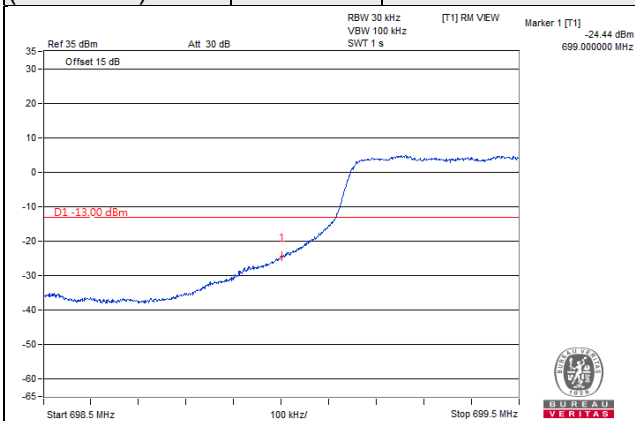

6 RB / 0 RB Offset

Channel 23173
(715.3MHz)

QPSK

6 RB / 0 RB Offset

LTE Band 12, Channel Bandwidth 3MHz

Channel 23025
(700.5MHz)

QPSK

1 RB / 0 RB Offset

Channel 23165
(714.5MHz)

QPSK

1 RB / 14RB Offset

Channel 23025
(700.5MHz)

QPSK

15 RB / 0 RB Offset

Channel 23165
(714.5MHz)

QPSK

15 RB / 0 RB Offset

LTE Band 12, Channel Bandwidth 5MHz

Channel 23035
(701.5MHz)

QPSK

1 RB / 0 RB Offset

Channel 23155
(713.5MHz)

QPSK

1 RB / 24RB Offset