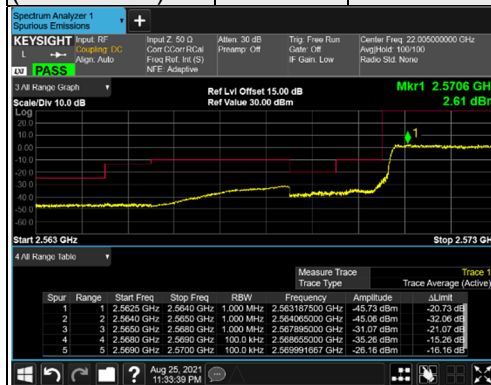

Band Edge

LTE Band 17, Channel Bandwidth 5MHz

LTE Band 17, Channel Bandwidth 10MHz

Channel 23780
(709.0MHz)

QPSK

1 RB / 0 RB Offset

Channel 23800
(711.0MHz)

QPSK

1 RB / 49 RB Offset

Channel 23780
(709.0MHz)

QPSK

50 RB / 0 RB Offset

Channel 23800
(711.0MHz)

QPSK

50 RB / 0 RB Offset

Out-of-Band Emission

LTE Band 38, Channel Bandwidth 5MHz

Channel 37775 (2572.5MHz) QPSK 1 RB / 0 RB Offset Channel 38225 (2617.5MHz) QPSK 1 RB / 24 RB Offset

Channel 37775 (2572.5MHz) QPSK 25 RB / 0 RB Offset

Channel 38225 (2617.5MHz) QPSK 25 RB / 0 RB Offset