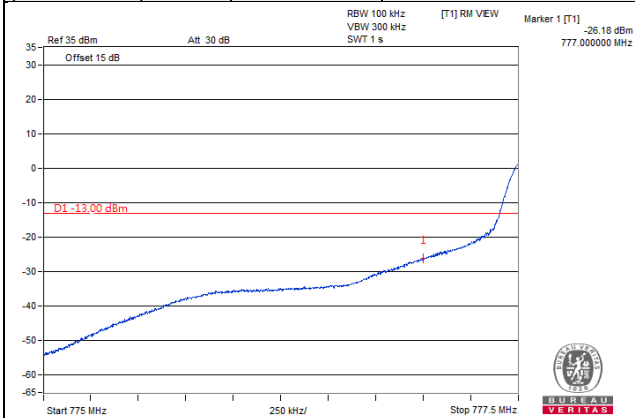

Channel 23130
(711.0MHz)

QPSK

25 RB / 0 RB Offset

Band Edge

LTE Band 13, Channel Bandwidth 5MHz

LTE Band 13, Channel Bandwidth 10MHz

Channel 23230
(782.0MHz)

QPSK

1 RB / 0 RB Offset

Channel 23230
(782.0MHz)

QPSK

1 RB / 49 RB Offset

Channel 23230
(782.0MHz)

QPSK

50 RB / 0 RB Offset

Channel 23230
(782.0MHz)

QPSK

50 RB / 0 RB Offset

Emission Mask

LTE Band 13, Channel Bandwidth 5MHz

Channel 23205
(779.5MHz)

QPSK

1 RB / 0 RB Offset

Channel 23255
(784.5MHz)