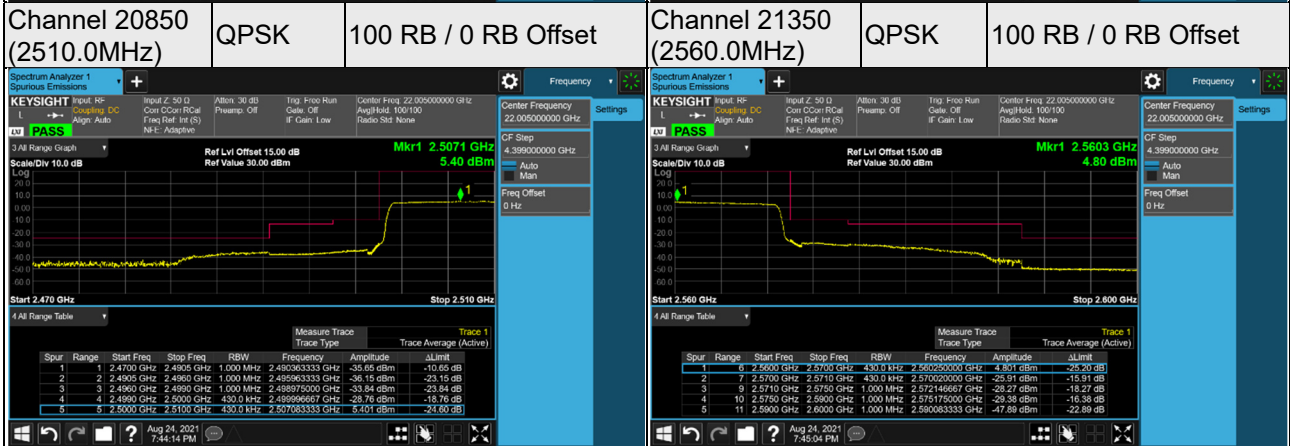

LTE Band 7, Channel Bandwidth 15MHz

Channel 20825
(2507.5MHz)

QPSK

1 RB / 0 RB Offset

Channel 21375
(2562.5MHz)

QPSK

1 RB / 74 RB Offset

Channel 20825
(2507.5MHz)

QPSK

75 RB / 0 RB Offset

Channel 21375
(2562.5MHz)

QPSK

75 RB / 0 RB Offset

LTE Band 7, Channel Bandwidth 20MHz

Band Edge

LTE Band 12, Channel Bandwidth 1.4MHz

Channel 23017
(699.7MHz)

QPSK

1 RB / 0 RB Offset

Channel 23173
(715.3MHz)

QPSK

1 RB / 5 RB Offset

Channel 23017
(699.7MHz)

QPSK

6 RB / 0 RB Offset

Channel 23173
(715.3MHz)

QPSK

6 RB / 0 RB Offset

LTE Band 12, Channel Bandwidth 3MHz

Channel 23025
(700.5MHz)

QPSK

1 RB / 0 RB Offset