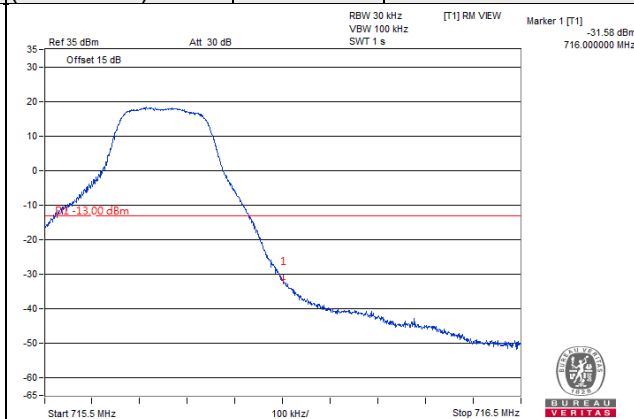

Channel 23017
(699.7MHz)

QPSK

1 RB / 0 RB Offset

Channel 23173
(715.3MHz)

QPSK

1 RB / 5 RB Offset

Channel 23017
(699.7MHz)

QPSK

6 RB / 0 RB Offset

Channel 23173
(715.3MHz)

QPSK

6 RB / 0 RB Offset

LTE Band 12, Channel Bandwidth 3MHz

Channel 23025
(700.5MHz)

QPSK

1 RB / 0 RB Offset