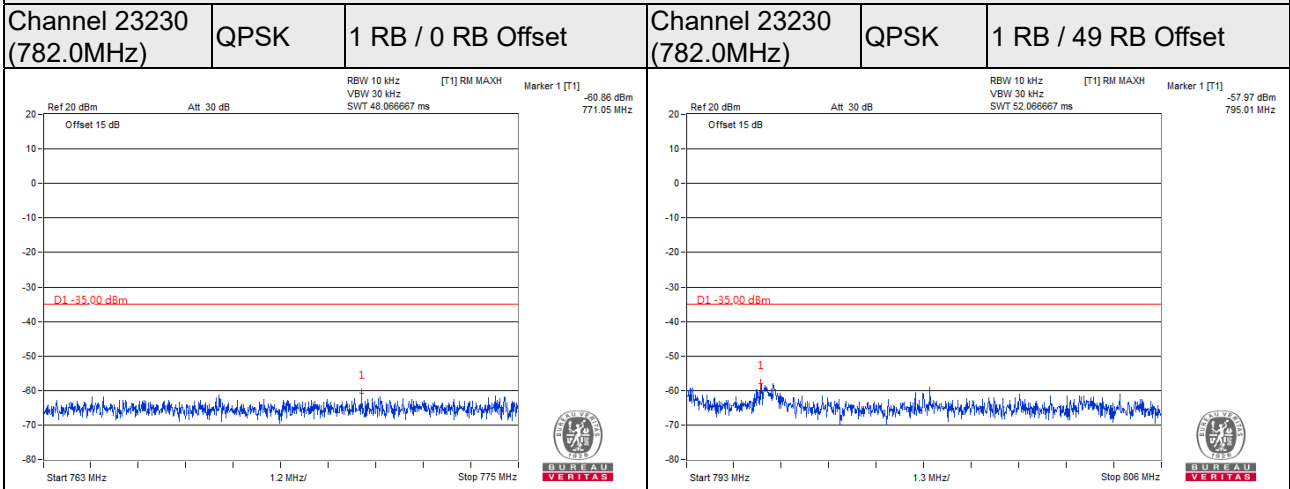

QPSK

50 RB / 0 RB Offset

Emission Mask

LTE Band 13, Channel Bandwidth 5MHz

Channel 23205
(779.5MHz)

QPSK

1 RB / 0 RB Offset

Channel 23255
(784.5MHz)

QPSK

1 RB / 24 RB Offset

Channel 23205
(779.5MHz)

QPSK

25 RB / 0 RB Offset

Channel 23255
(784.5MHz)

QPSK

25 RB / 0 RB Offset

LTE Band 13, Channel Bandwidth 10MHz

For the 763-775MHz and 793-805MHz band, the FCC limit is $65+10\log(P[\text{watt}])$ in a 6.25 kHz bandwidth. Since it was not possible to set the resolution bandwidth to 6.25 kHz with the available equipment, a bandwidth of 10 kHz was used instead to show compliance, and the correction factor is compensated at the spectrum. By using a 10 kHz bandwidth on the spectrum analyzer.

Band Edge

LTE Band 17, Channel Bandwidth 5MHz

LTE Band 17, Channel Bandwidth 10MHz

Channel 23780
(709.0MHz)

QPSK

1 RB / 0 RB Offset

Channel 23800
(711.0MHz)

QPSK