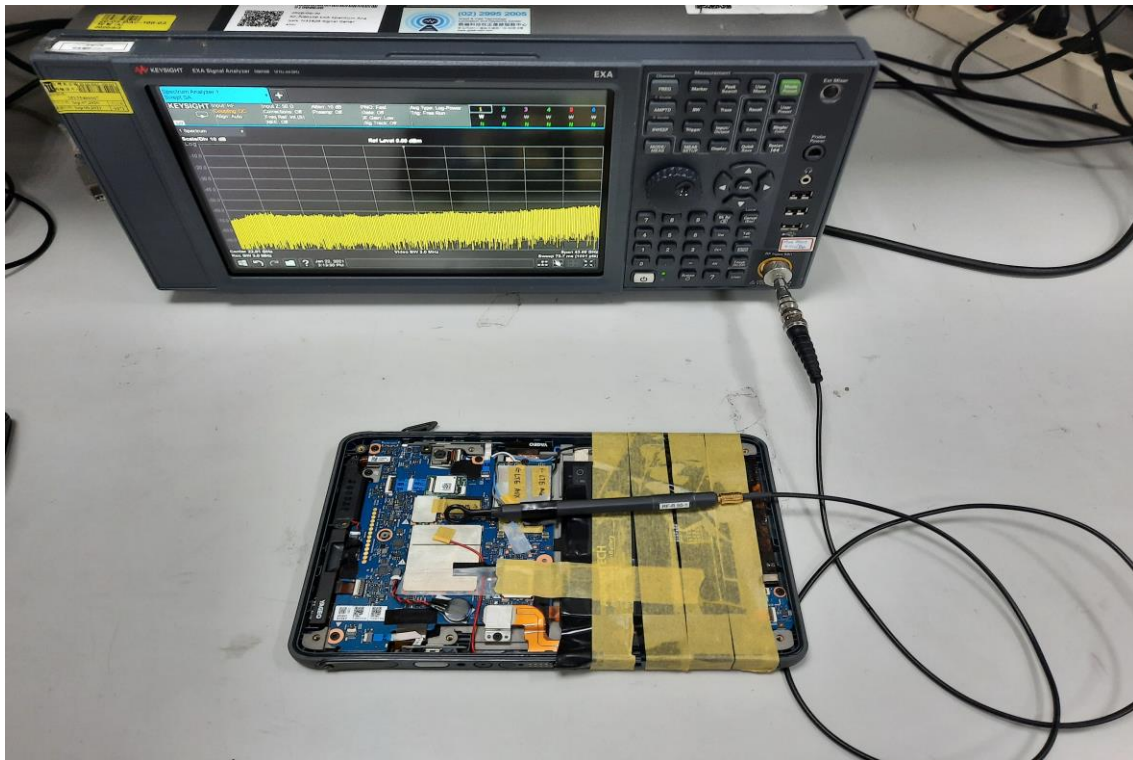

APPENDIX A PHOTOGRAPHS OF TEST SETUP

CONDUCTED EMISSION SETUP PHOTOS

Radiated Emission Set up Photos 9kHz ~ 30MHz

30MHz ~ 1GHz

Powerline Conducted Emissions Setup Photos