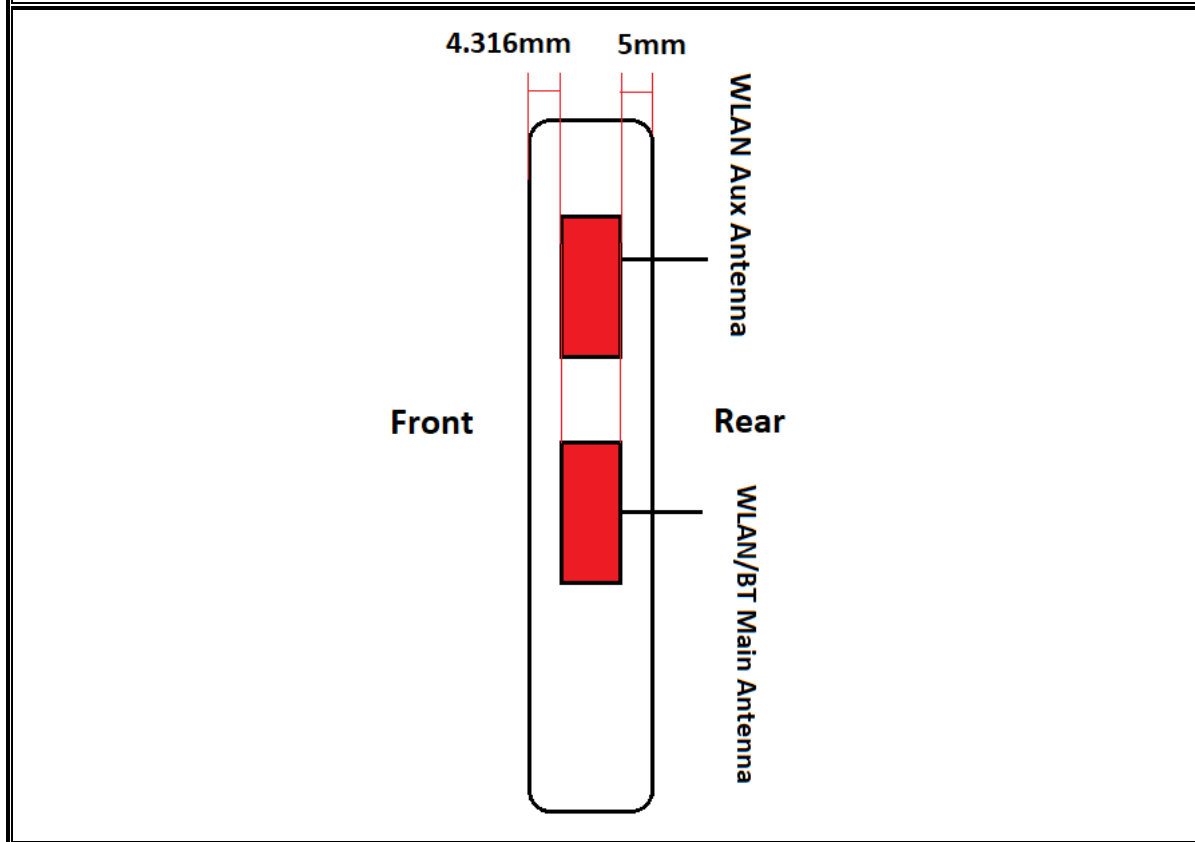

## ANTENNA LOCATION

## SETUP PHOTOS

Rear\_0mm

Edge 1\_0mm

## EUT(AIM-75S-2)

Front View

Rear View