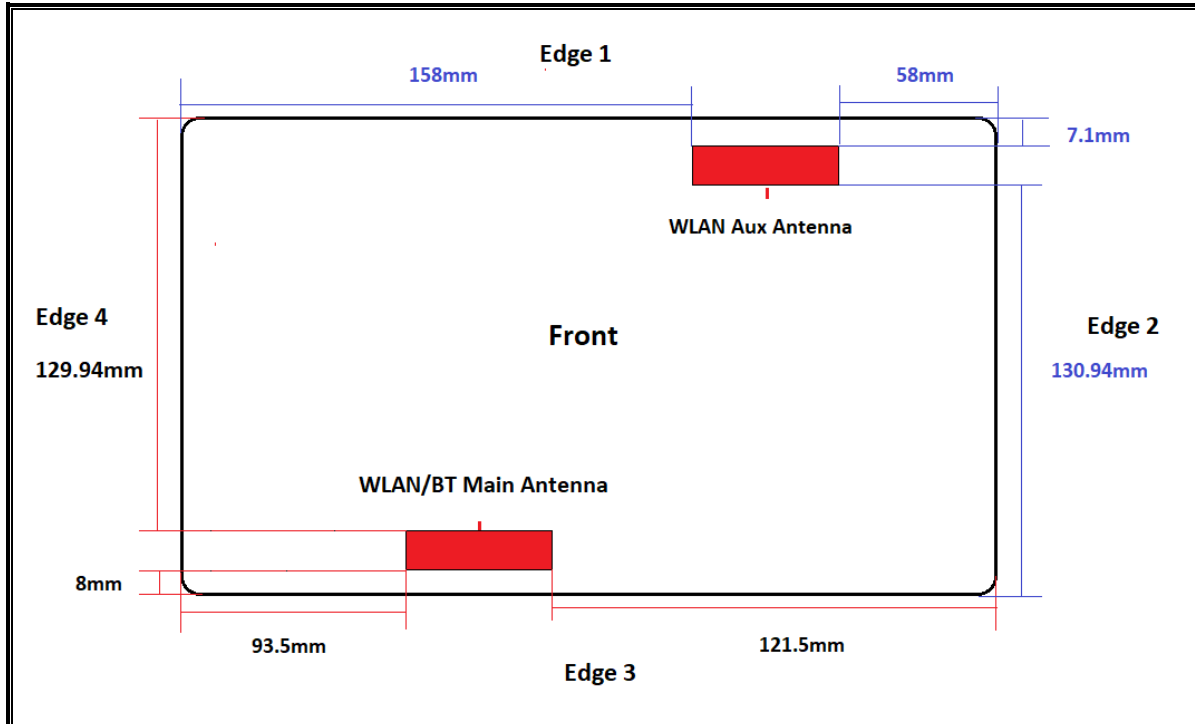

## ANTENNA LOCATION

## SETUP PHOTOS

Rear\_0mm

Edge 1\_0mm