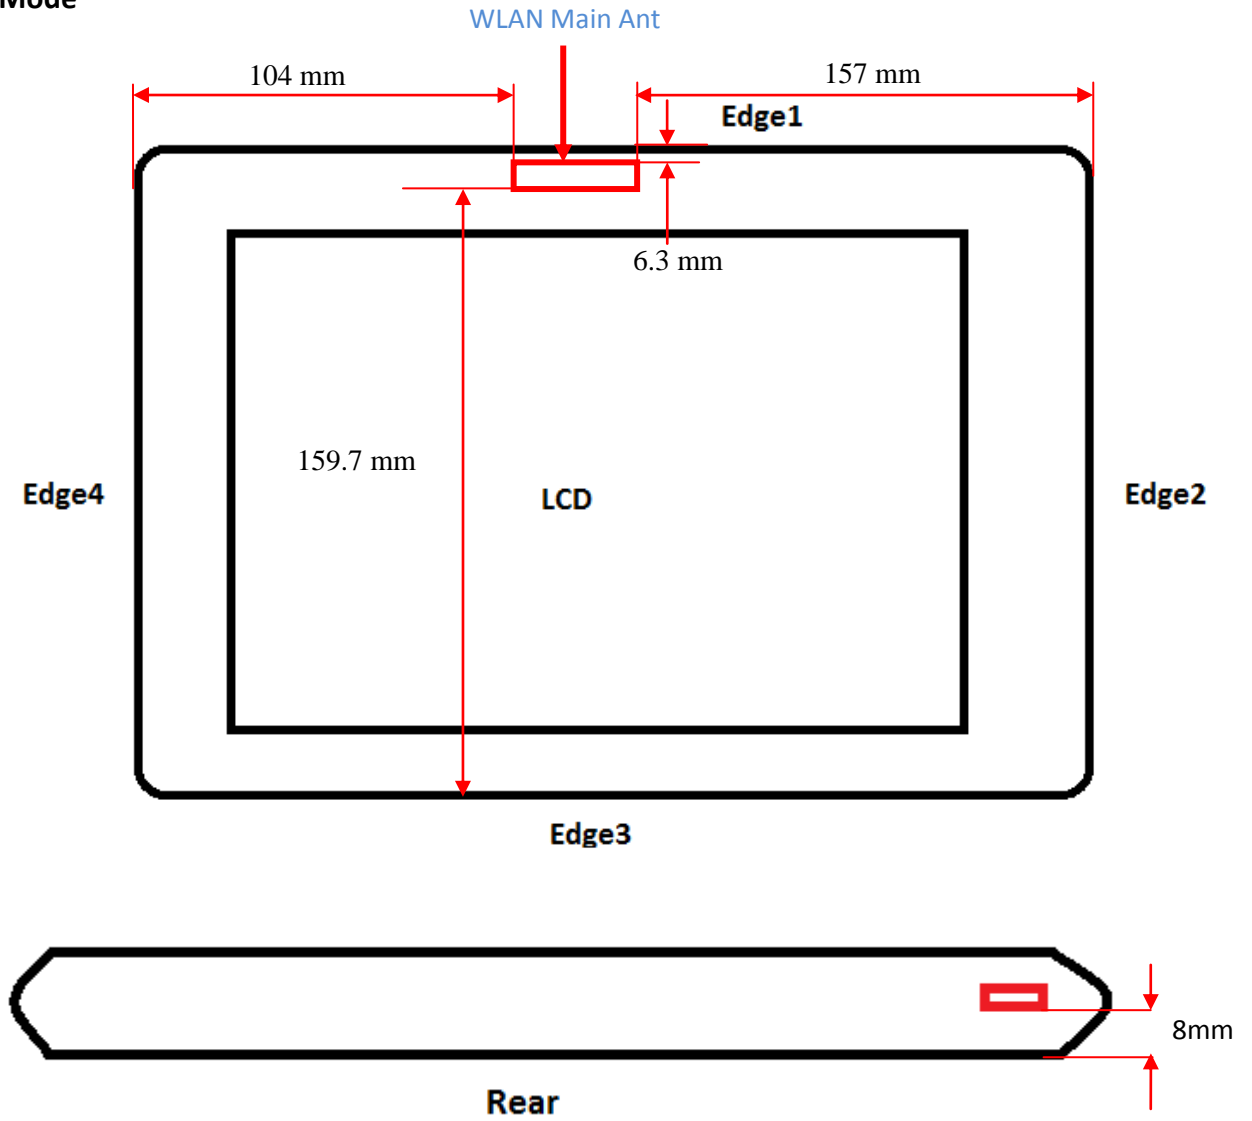

Antenna Location

Tablet Mode

SETUP PHOTOS

Edge1

Rear

EUT Photos

SKU 1: With barcode scan function and card reader function

SKU 2& SKU 3: Without barcode scan function and card reader function