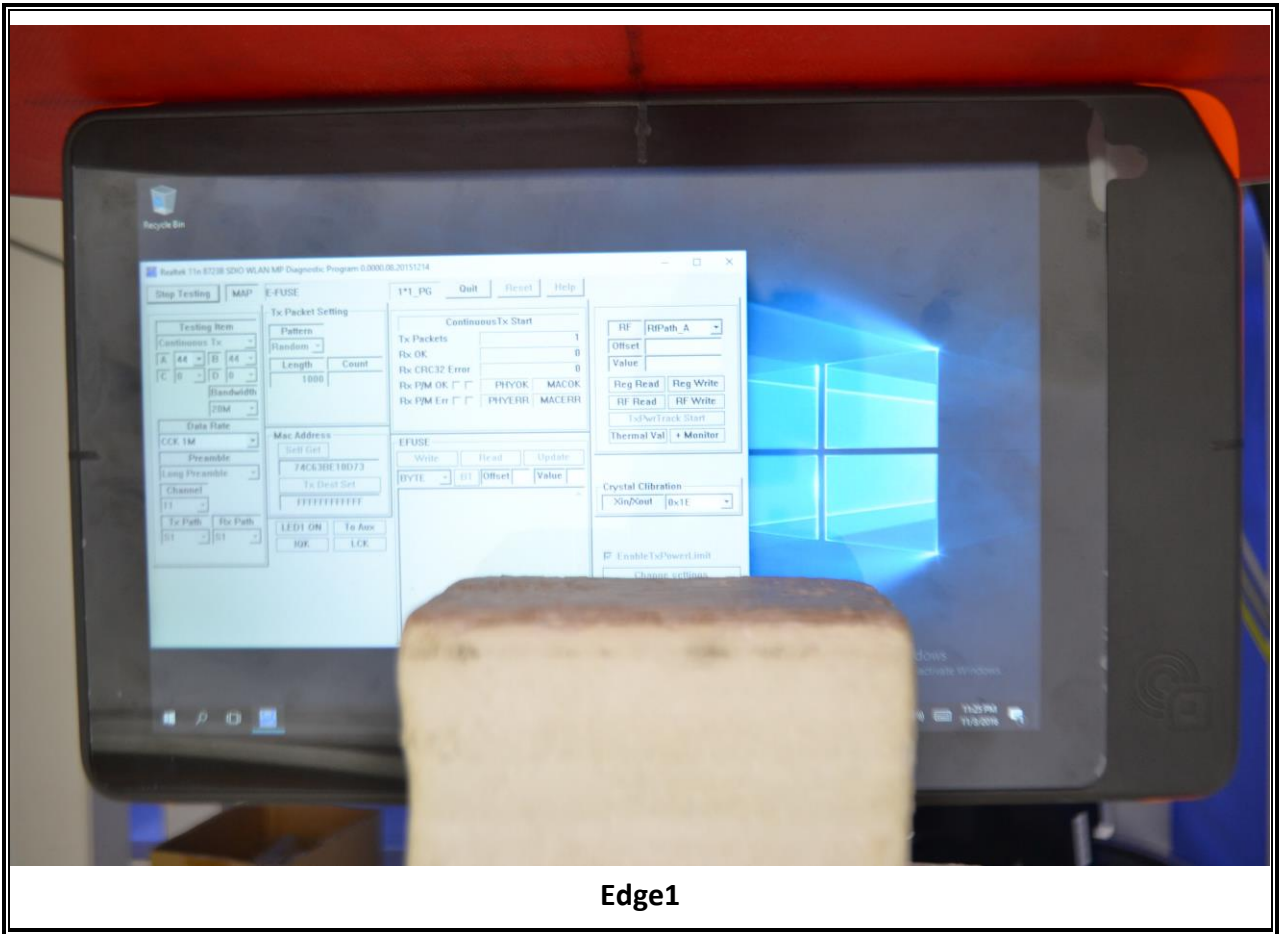

Antenna Location

Tablet Mode

SETUP PHOTOS

Edge1

Rear

EUT Photos

SKU 1: With barcode scan function and card reader function

SKU 2& SKU 3: Without barcode scan function and card reader function