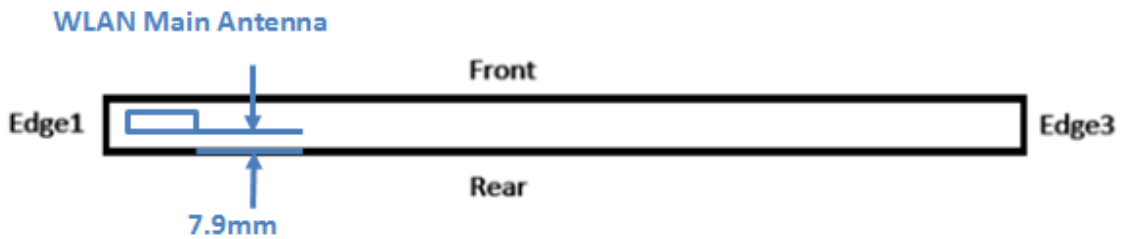

## Antenna Location

Separation Distance (mm)	Wi-Fi Antenna (Main)
Edge1	5.1
Edge2	156
Edge3	158.3
Edge4	102.3
Rear	7.9