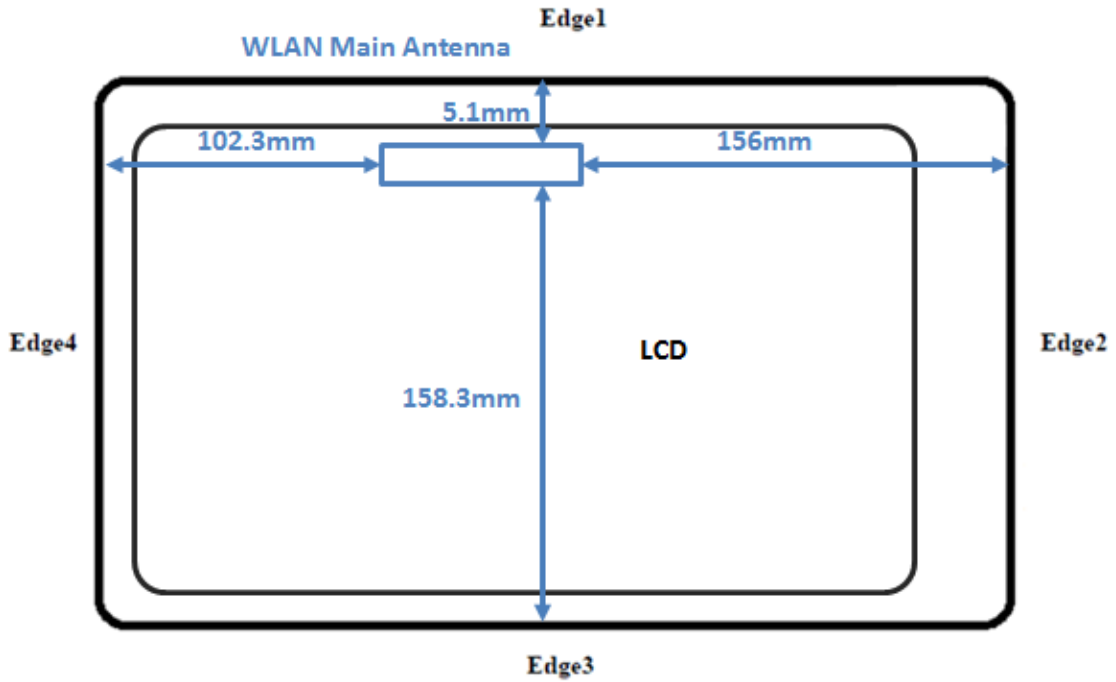

## Antenna Location

Separation Distance (mm)	Wi-Fi Antenna (Main)
Edge1	5.1
Edge2	156
Edge3	158.3
Edge4	102.3
Rear	7.9

## SETUP PHOTOS

Edge1

Rear

EUT