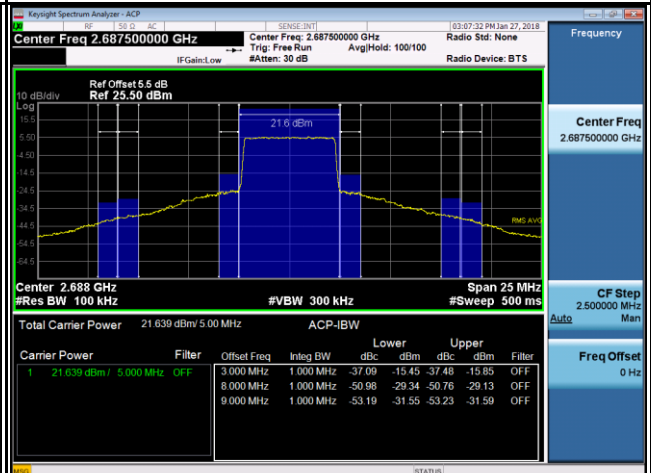

Band	LTE Band 41	Channel Bandwidth (MHz)	5

39675

QPSK

16QAM

41565

QPSK

16QAM