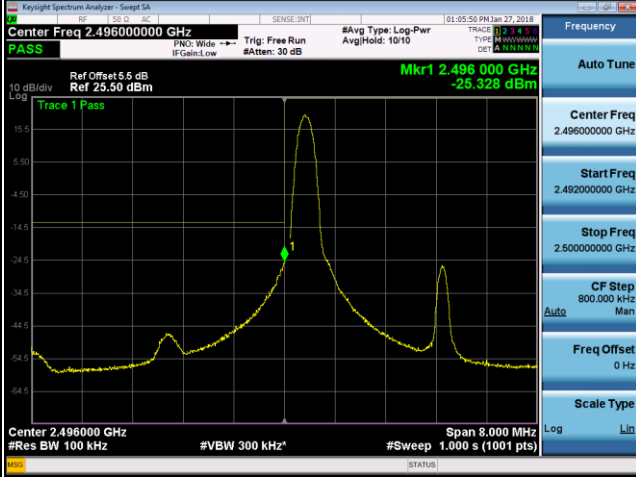

16QAM

Band	LTE Band 41	Channel Bandwidth (MHz)	5
------	-------------	-------------------------	---

39675

QPSK

16QAM

25RB0

25RB0