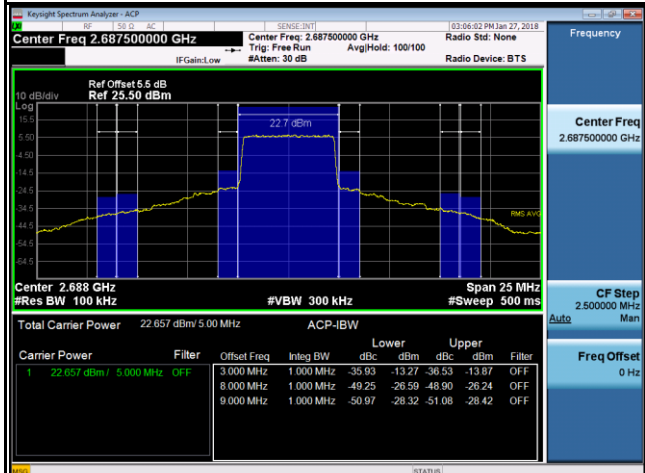

Band	LTE Band 41	Channel Bandwidth (MHz)	5

39675

QPSK

16QAM

41565

QPSK

16QAM