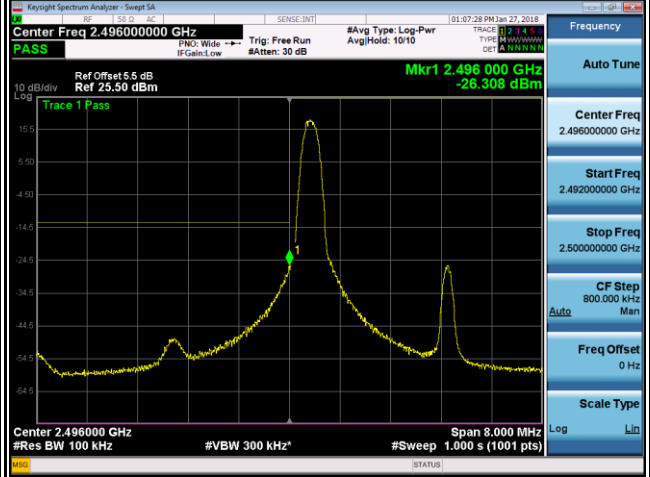

16QAM

Band	LTE Band 41	Channel Bandwidth (MHz)	5
------	-------------	-------------------------	---

39675

QPSK

16QAM

25RB0

25RB0