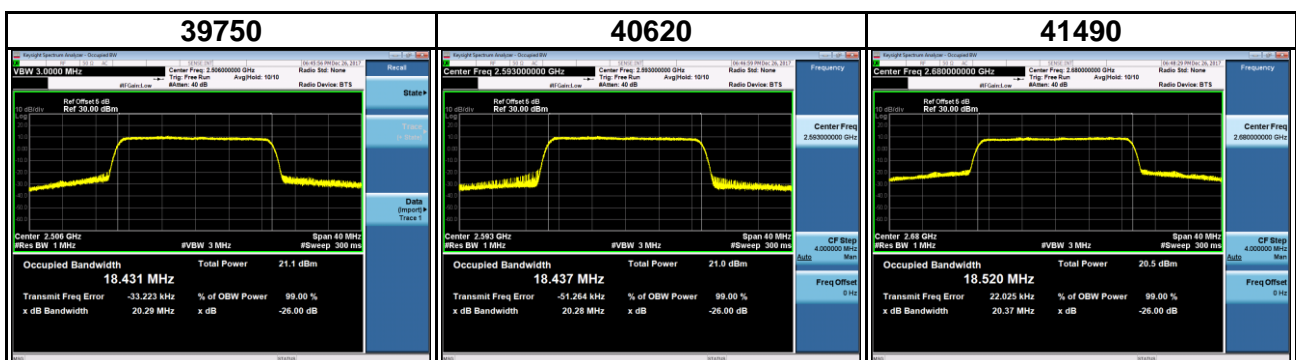

Band	LTE Band 41		
Channel Bandwidth (MHz)	20	Modulation	16QAM
Channel	Frequency (MHz)	99 % Occupied Bandwidth (MHz)	26 dB Bandwidth (MHz)
39750	2506.0	18.431	20.29
40620	2593.0	18.437	20.28
41490	2680.0	18.520	20.37