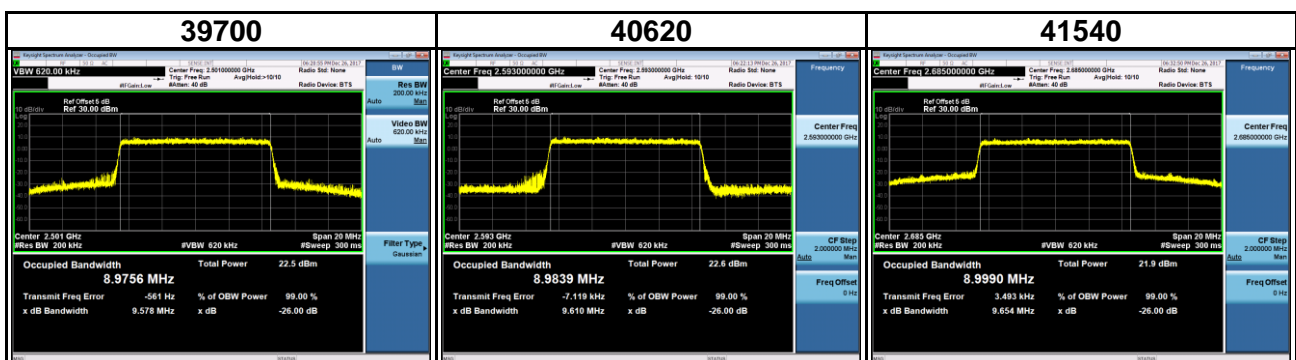

Band	LTE Band 41		
Channel Bandwidth (MHz)	10	Modulation	16QAM
Channel	Frequency (MHz)	99 % Occupied Bandwidth (MHz)	26 dB Bandwidth (MHz)
39700	2501.0	8.9756	9.578
40620	2593.0	8.9839	9.610
41540	2685.0	8.9990	9.654