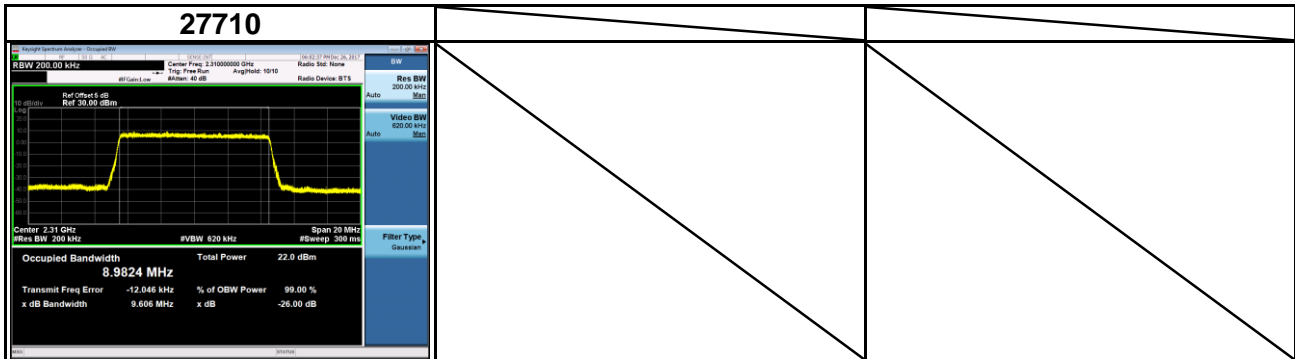

Band	LTE Band 30		
Channel Bandwidth (MHz)	10	Modulation	16QAM
Channel	Frequency (MHz)	99 % Occupied Bandwidth (MHz)	26 dB Bandwidth (MHz)
27710	2310.0	8.9824	9.606