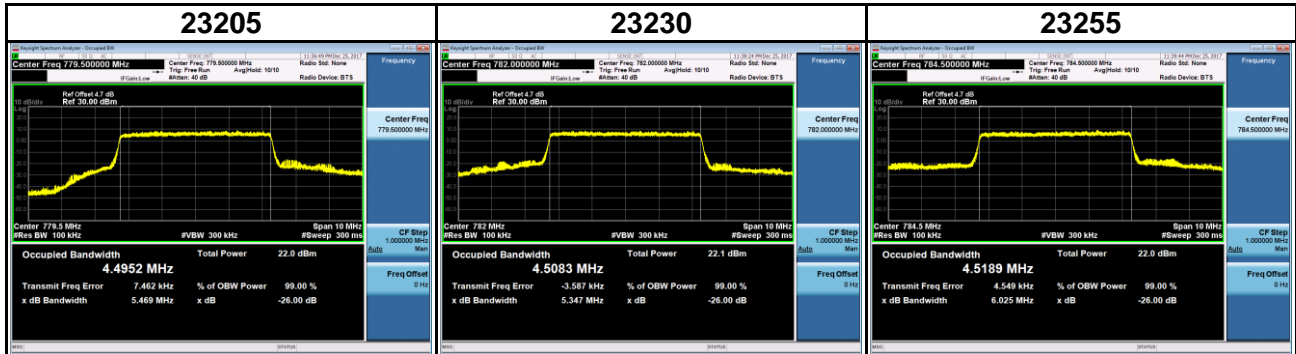

Band	LTE Band 13		
Channel Bandwidth (MHz)	5	Modulation	QPSK
Channel	Frequency (MHz)	99 % Occupied Bandwidth (MHz)	26 dB Bandwidth (MHz)
23205	779.5	4.4952	5.469
23230	782.0	4.5083	5.347
23255	784.5	4.5189	6.025