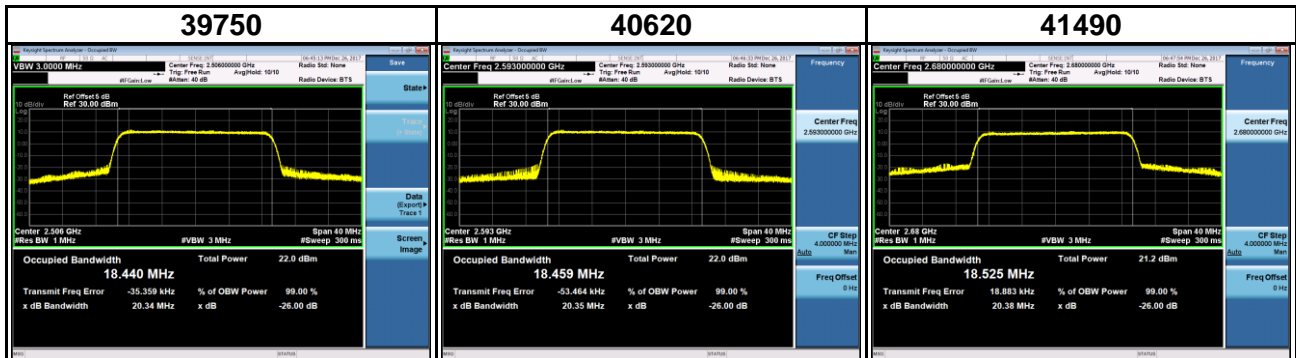

Band	LTE Band 41		
Channel Bandwidth (MHz)	20	Modulation	QPSK
Channel	Frequency (MHz)	99 % Occupied Bandwidth (MHz)	26 dB Bandwidth (MHz)
39750	2506.0	18.440	20.34
40620	2593.0	18.459	20.35
41490	2680.0	18.525	20.38