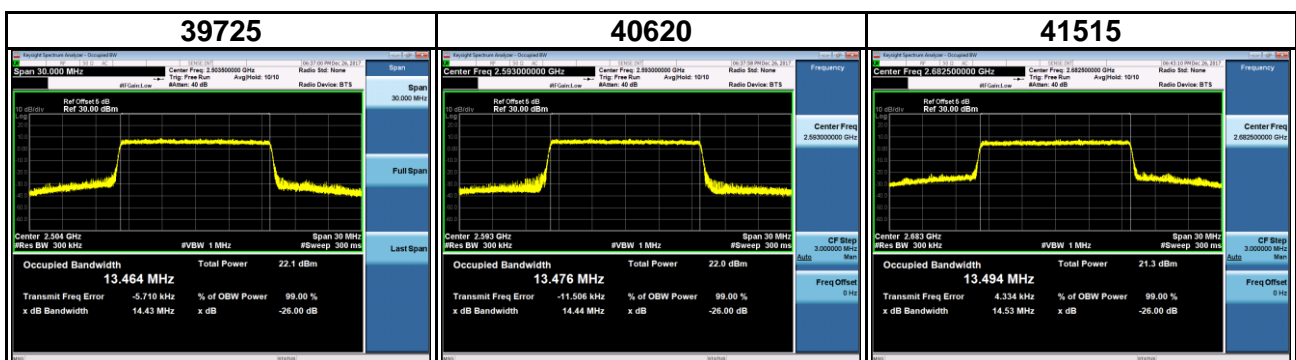

Band	LTE Band 41		
Channel Bandwidth (MHz)	15	Modulation	16QAM
Channel	Frequency (MHz)	99 % Occupied Bandwidth (MHz)	26 dB Bandwidth (MHz)
39725	2503.5	13.464	14.43
40620	2593.0	13.476	14.44
41515	2682.5	13.494	14.53