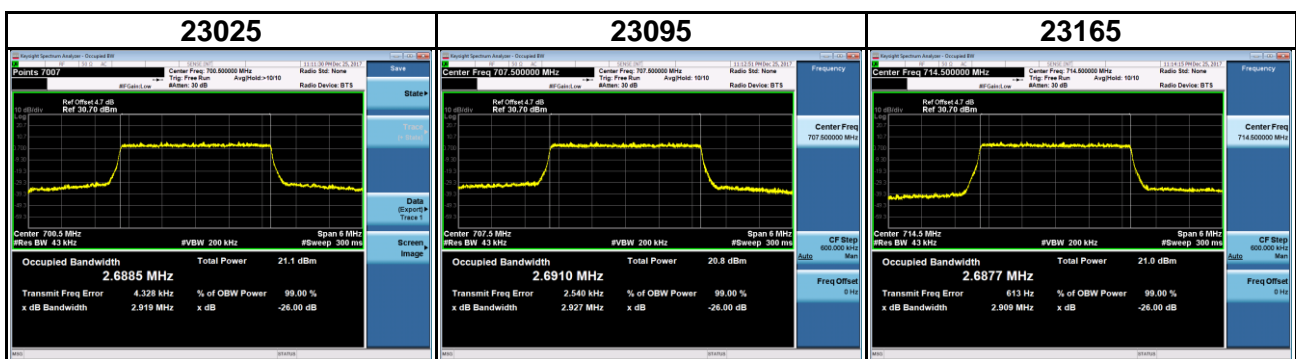

Band	LTE Band 12		
Channel Bandwidth (MHz)	3	Modulation	16QAM
Channel	Frequency (MHz)	99 % Occupied Bandwidth (MHz)	26 dB Bandwidth (MHz)
23025	700.5	2.6885	2.919
23095	707.5	2.6910	2.927
23165	714.5	2.6877	2.909