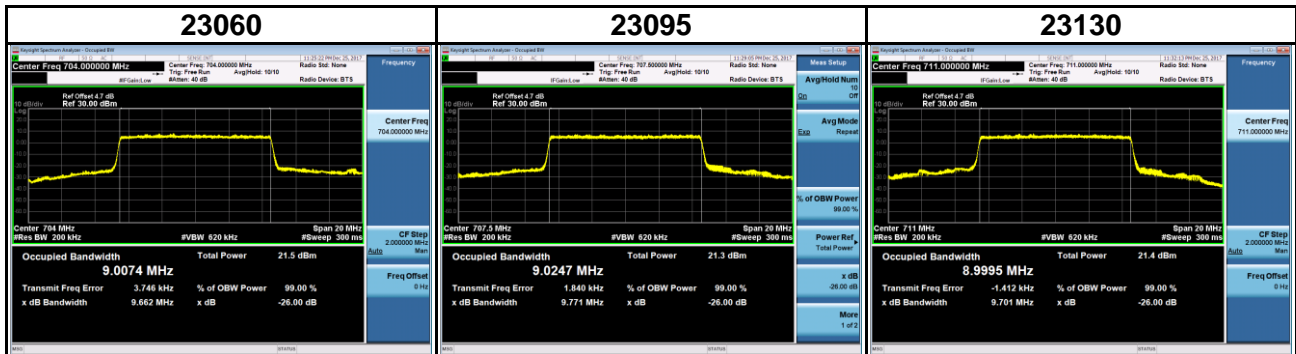

Band	LTE Band 12		
Channel Bandwidth (MHz)	10	Modulation	QPSK
Channel	Frequency (MHz)	99 % Occupied Bandwidth (MHz)	26 dB Bandwidth (MHz)
23060	704.0	9.0074	9.662
23095	707.5	9.0247	9.771
23130	711.0	8.9995	9.701