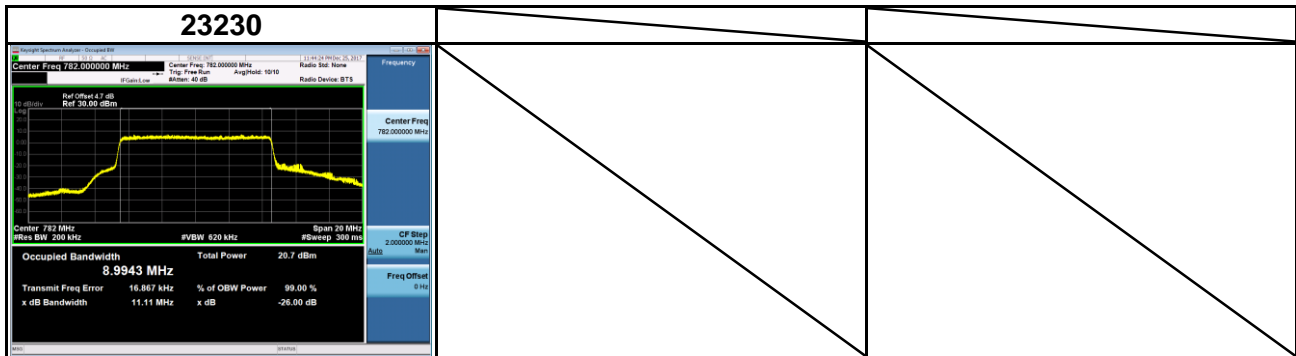

Band	LTE Band 13		
Channel Bandwidth (MHz)	10	Modulation	16QAM
Channel	Frequency (MHz)	99 % Occupied Bandwidth (MHz)	26 dB Bandwidth (MHz)
23230	782.0	8.9943	11.11