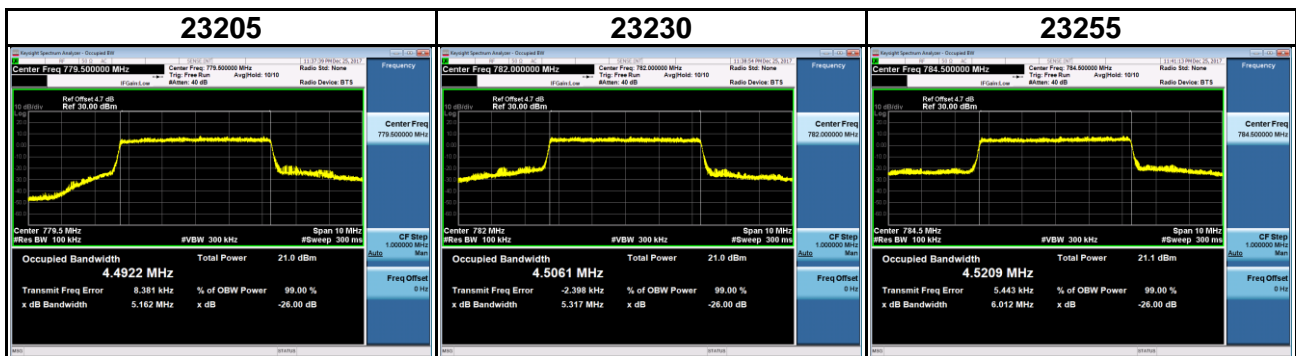

Band	LTE Band 13		
Channel Bandwidth (MHz)	5	Modulation	16QAM
Channel	Frequency (MHz)	99 % Occupied Bandwidth (MHz)	26 dB Bandwidth (MHz)
23205	779.5	4.4922	5.162
23230	782.0	4.5061	5.317
23255	784.5	4.5209	6.012