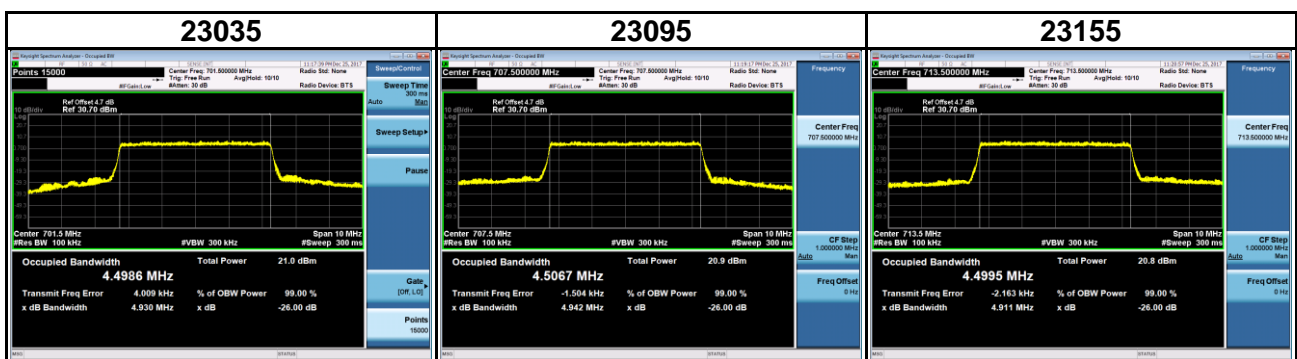

Band	LTE Band 12		
Channel Bandwidth (MHz)	5	Modulation	16QAM
Channel	Frequency (MHz)	99 % Occupied Bandwidth (MHz)	26 dB Bandwidth (MHz)
23035	701.5	4.4986	4.930
23095	707.5	4.5067	4.942
23155	713.5	4.4995	4.911