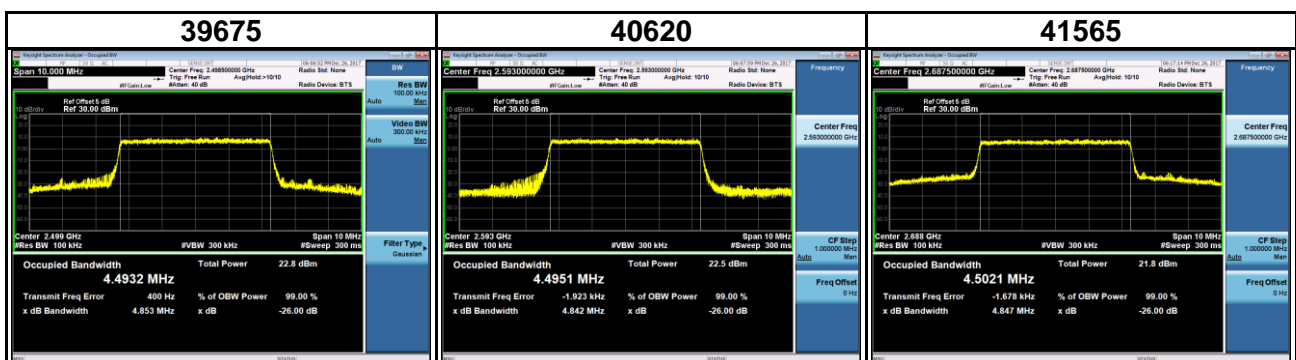

Band	LTE Band 41		
Channel Bandwidth (MHz)	5	Modulation	16QAM
Channel	Frequency (MHz)	99 % Occupied Bandwidth (MHz)	26 dB Bandwidth (MHz)
39675	2498.5	4.4932	4.853
40620	2593.0	4.4951	4.842
41565	2687.5	4.5021	4.847