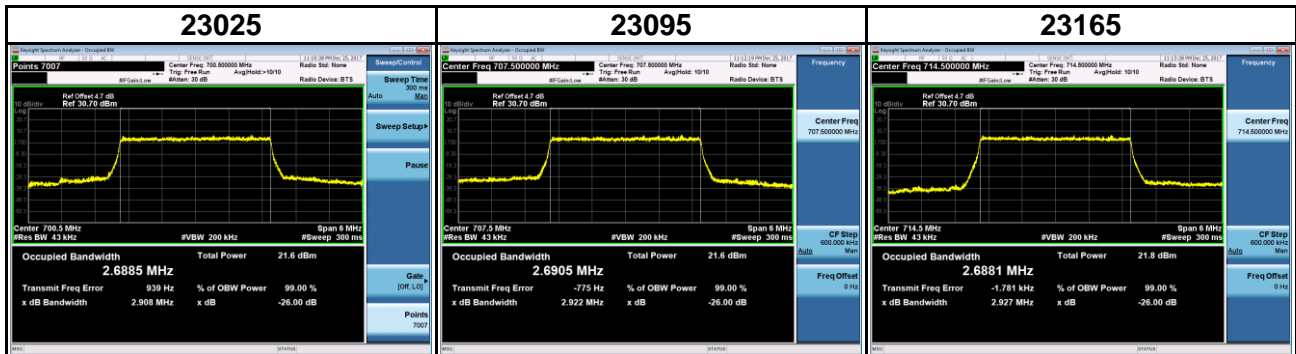

Band	LTE Band 12		
Channel Bandwidth (MHz)	3	Modulation	QPSK
Channel	Frequency (MHz)	99 % Occupied Bandwidth (MHz)	26 dB Bandwidth (MHz)
23025	700.5	2.6885	2.908
23095	707.5	2.6905	2.922
23165	714.5	2.6881	2.927