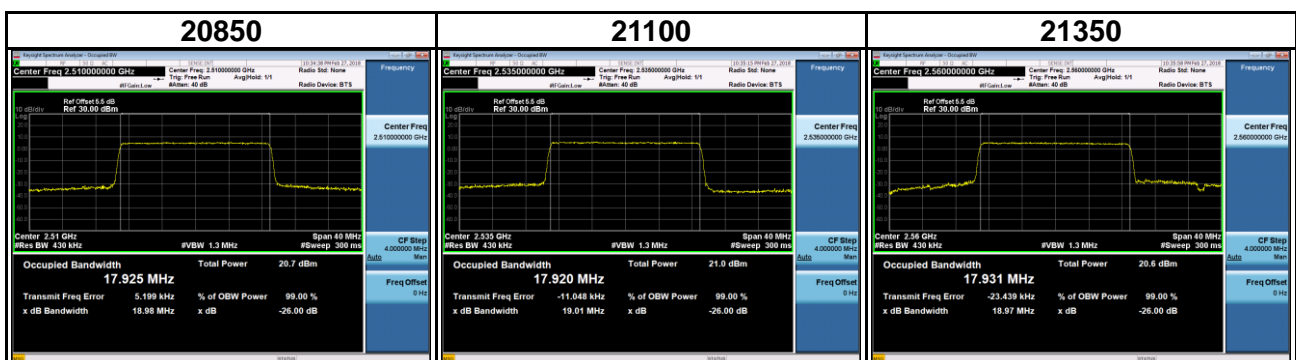

Band	LTE Band 7		
Channel Bandwidth (MHz)	20	Modulation	16QAM
Channel	Frequency (MHz)	99 % Occupied Bandwidth (MHz)	26 dB Bandwidth (MHz)
20850	2510.0	17.925	18.98
21100	2535.0	17.920	19.01
21350	2560.0	17.931	18.97