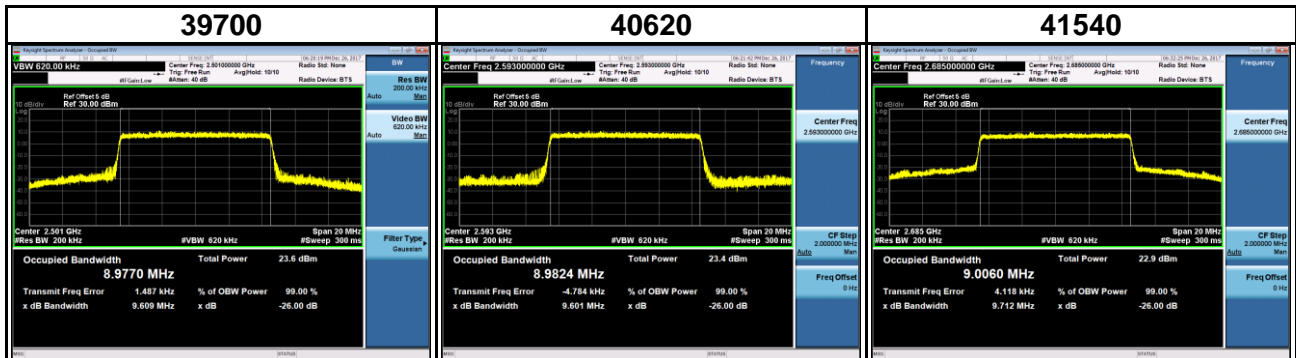

Band	LTE Band 41		
Channel Bandwidth (MHz)	10	Modulation	QPSK
Channel	Frequency (MHz)	99 % Occupied Bandwidth (MHz)	26 dB Bandwidth (MHz)
39700	2501.0	8.9770	9.609
40620	2593.0	8.9824	9.601
41540	2685.0	9.0060	9.712