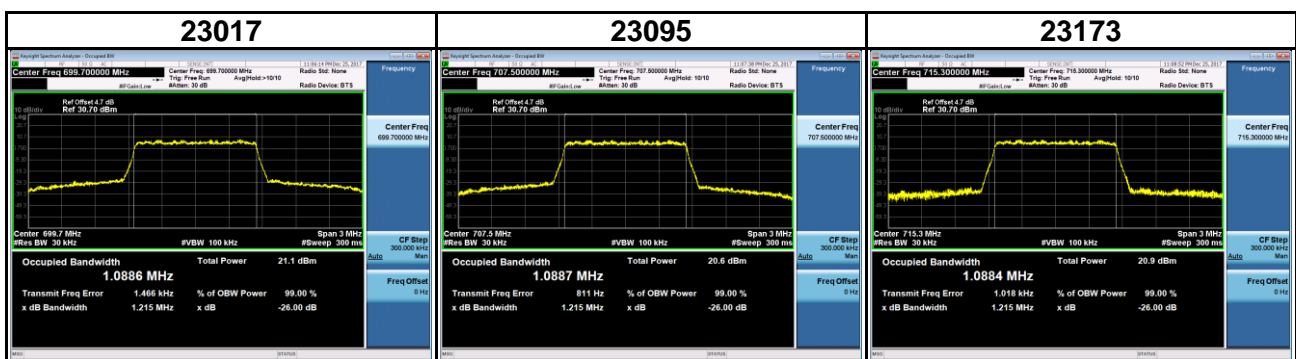

Band	LTE Band 12		
Channel Bandwidth (MHz)	1.4	Modulation	16QAM
Channel	Frequency (MHz)	99 % Occupied Bandwidth (MHz)	26 dB Bandwidth (MHz)
23017	699.7	1.0886	1.215
23095	707.5	1.0887	1.215
23173	715.3	1.0884	1.215