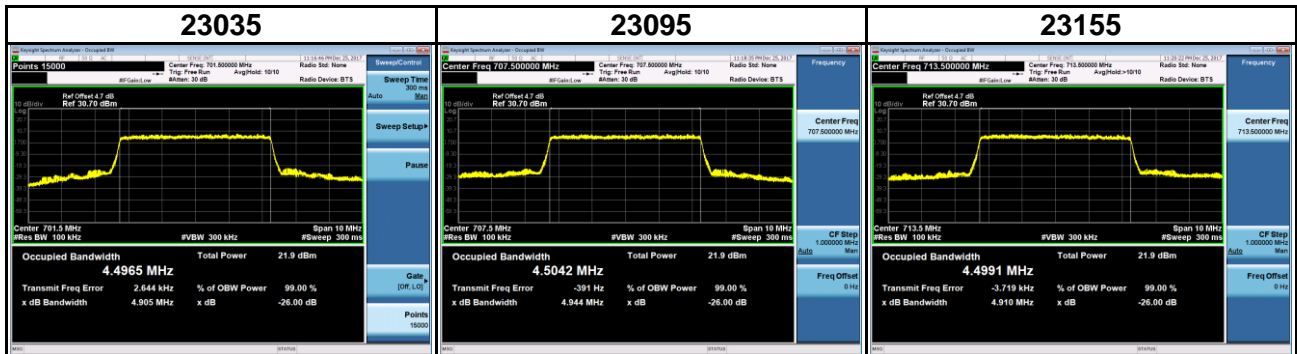

Band	LTE Band 12		
Channel Bandwidth (MHz)	5	Modulation	QPSK
Channel	Frequency (MHz)	99 % Occupied Bandwidth (MHz)	26 dB Bandwidth (MHz)
23035	701.5	4.4965	4.905
23095	707.5	4.5042	4.944
23155	713.5	4.4991	4.910