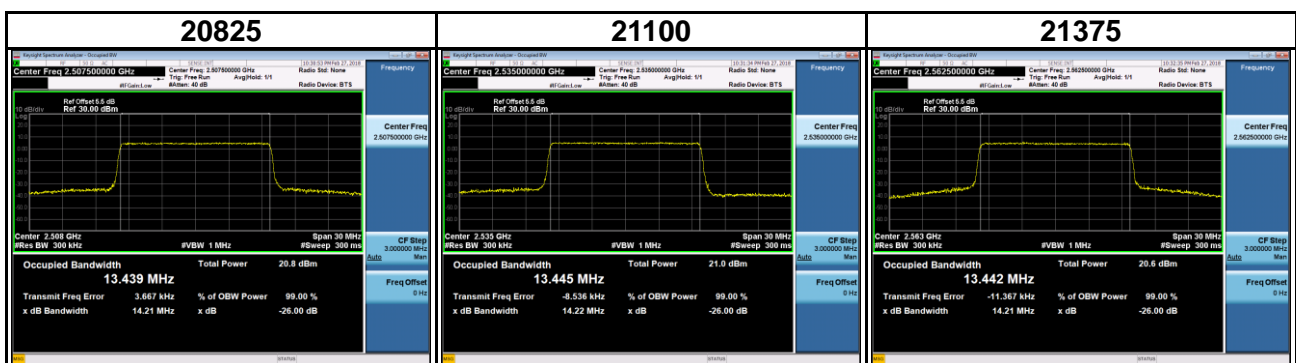

Band	LTE Band 7		
Channel Bandwidth (MHz)	15	Modulation	16QAM
Channel	Frequency (MHz)	99 % Occupied Bandwidth (MHz)	26 dB Bandwidth (MHz)
20825	2507.5	13.439	14.21
21100	2535.0	13.445	14.22
21375	2562.5	13.442	14.21