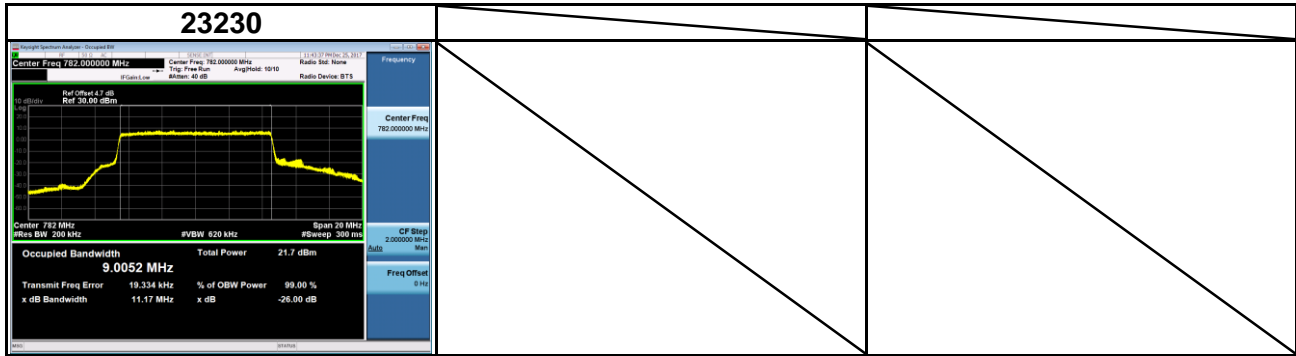

Band	LTE Band 13		
Channel Bandwidth (MHz)	10	Modulation	QPSK
Channel	Frequency (MHz)	99 % Occupied Bandwidth (MHz)	26 dB Bandwidth (MHz)
23230	782.0	9.0052	11.17