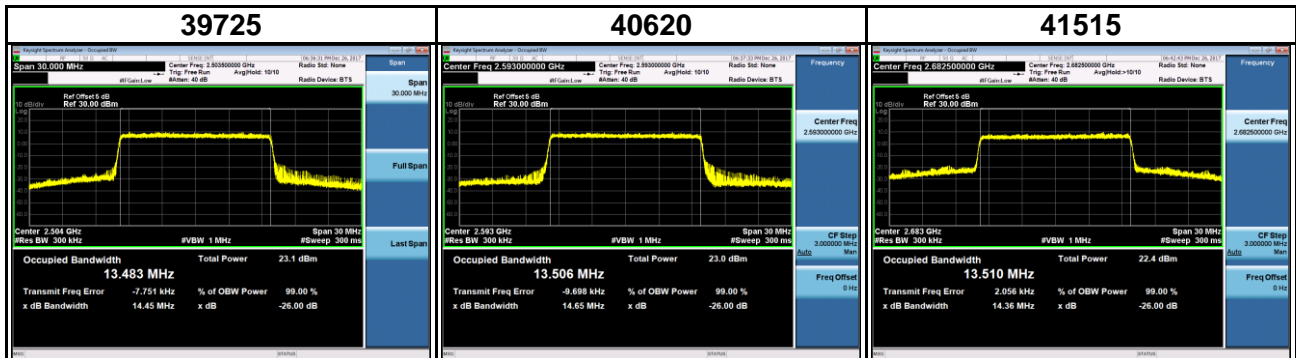

Band	LTE Band 41		
Channel Bandwidth (MHz)	15	Modulation	QPSK
Channel	Frequency (MHz)	99 % Occupied Bandwidth (MHz)	26 dB Bandwidth (MHz)
39725	2503.5	13.483	14.45
40620	2593.0	13.506	14.65
41515	2682.5	13.510	14.36