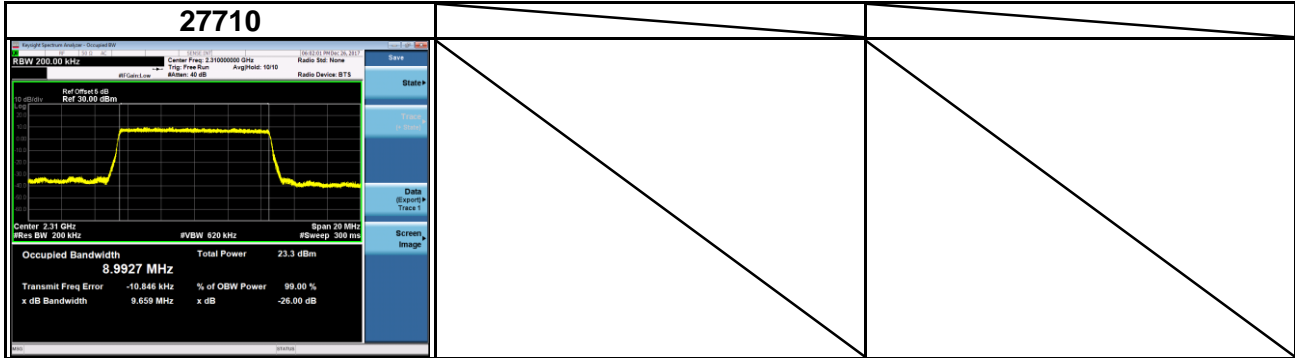

Band	LTE Band 30		
Channel Bandwidth (MHz)	10	Modulation	QPSK
Channel	Frequency (MHz)	99 % Occupied Bandwidth (MHz)	26 dB Bandwidth (MHz)
27710	2310.0	8.9927	9.659