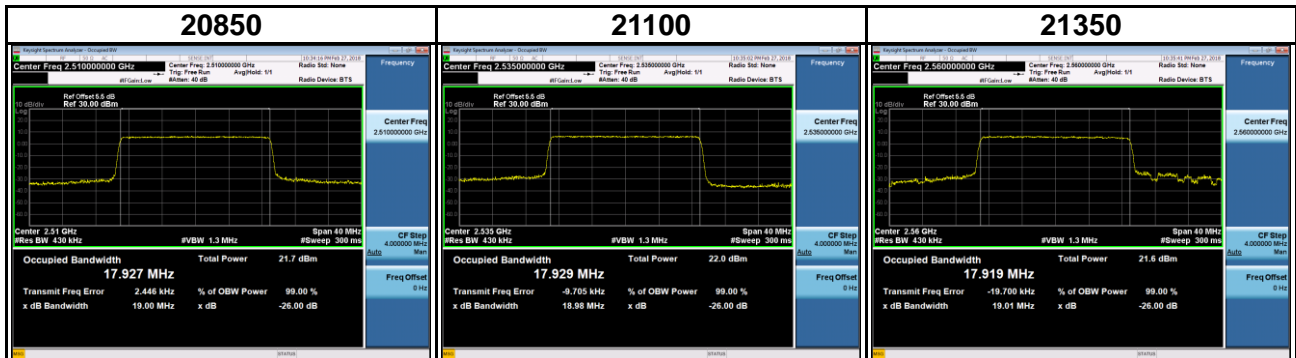

Band	LTE Band 7		
Channel Bandwidth (MHz)	20	Modulation	QPSK
Channel	Frequency (MHz)	99 % Occupied Bandwidth (MHz)	26 dB Bandwidth (MHz)
20850	2510.0	17.927	19.00
21100	2535.0	17.929	18.98
21350	2560.0	17.919	19.01