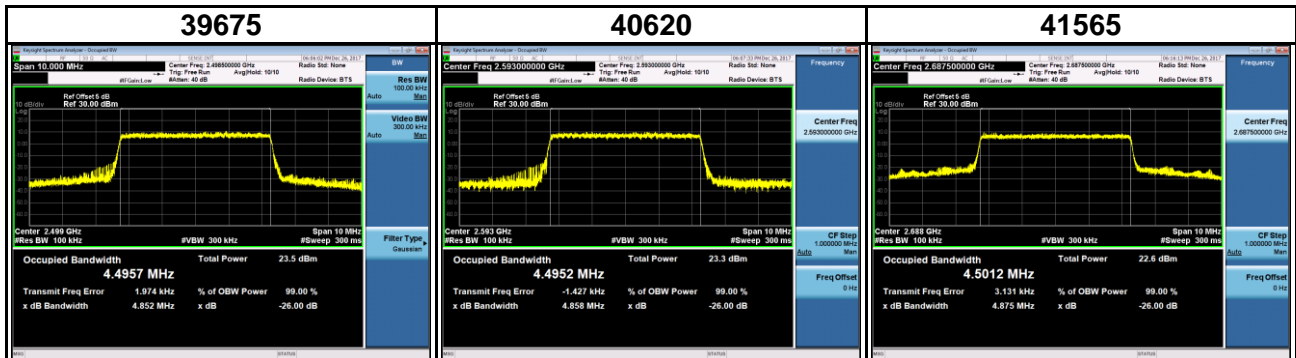

Band	LTE Band 41		
Channel Bandwidth (MHz)	5	Modulation	QPSK
Channel	Frequency (MHz)	99 % Occupied Bandwidth (MHz)	26 dB Bandwidth (MHz)
39675	2498.5	4.4957	4.852
40620	2593.0	4.4952	4.858
41565	2687.5	4.5012	4.875