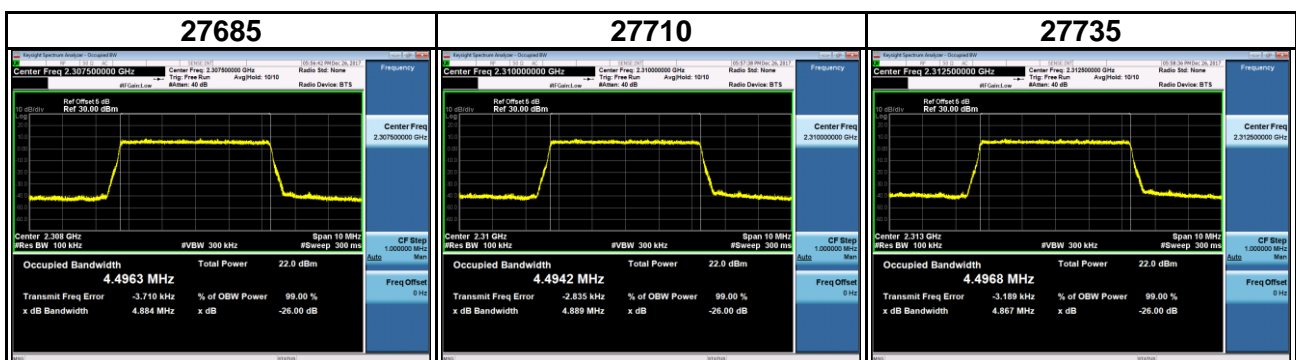

Band	LTE Band 30		
Channel Bandwidth (MHz)	5	Modulation	16QAM
Channel	Frequency (MHz)	99 % Occupied Bandwidth (MHz)	26 dB Bandwidth (MHz)
27685	2307.5	4.4963	4.884
27710	2310.0	4.4942	4.889
27735	2312.5	4.4968	4.867