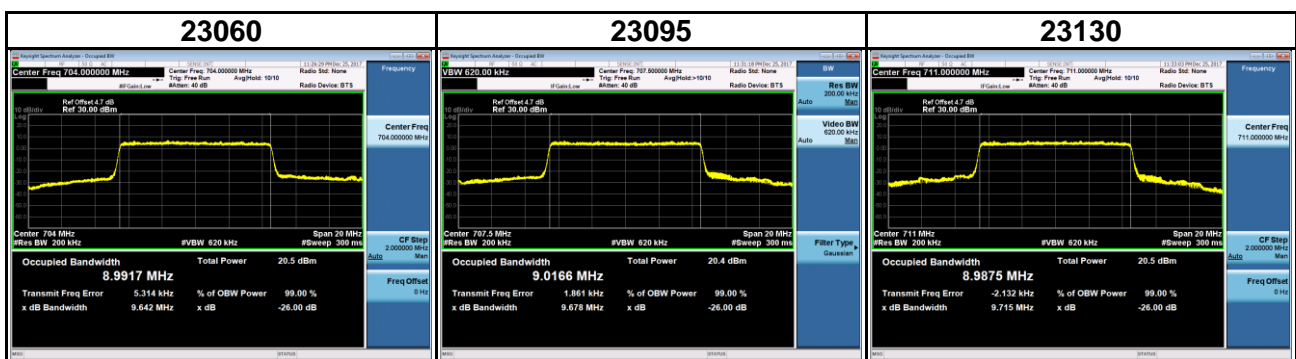

Band	LTE Band 12		
Channel Bandwidth (MHz)	10	Modulation	16QAM
Channel	Frequency (MHz)	99 % Occupied Bandwidth (MHz)	26 dB Bandwidth (MHz)
23060	704.0	8.9917	9.642
23095	707.5	9.0166	9.678
23130	711.0	8.9875	9.715