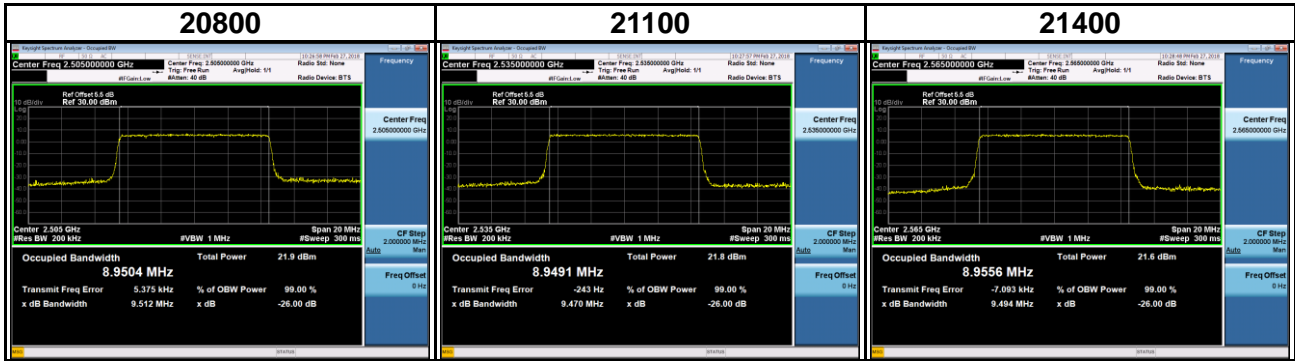

Band	LTE Band 7		
Channel Bandwidth (MHz)	10	Modulation	QPSK
Channel	Frequency (MHz)	99 % Occupied Bandwidth (MHz)	26 dB Bandwidth (MHz)
20800	2505.0	8.9504	9.512
21100	2535.0	8.9491	9.470
21400	2565.0	8.9556	9.494

Band	LTE Band 7		
Channel Bandwidth (MHz)	10	Modulation	16QAM
Channel	Frequency (MHz)	99 % Occupied Bandwidth (MHz)	26 dB Bandwidth (MHz)
20800	2505.0	8.9507	9.472
21100	2535.0	8.9530	9.450
21400	2565.0	8.9486	9.493