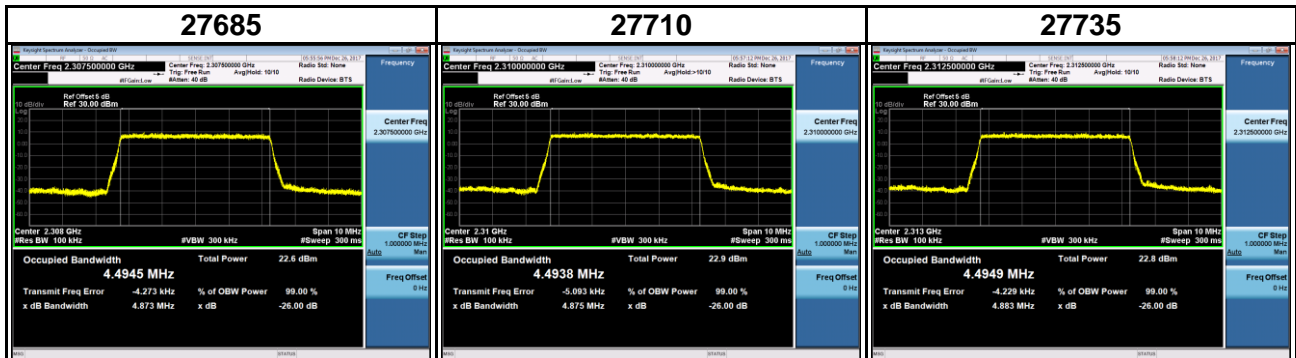

Band	LTE Band 30		
Channel Bandwidth (MHz)	5	Modulation	QPSK
Channel	Frequency (MHz)	99 % Occupied Bandwidth (MHz)	26 dB Bandwidth (MHz)
27685	2307.5	4.4945	4.873
27710	2310.0	4.4938	4.875
27735	2312.5	4.4949	4.883