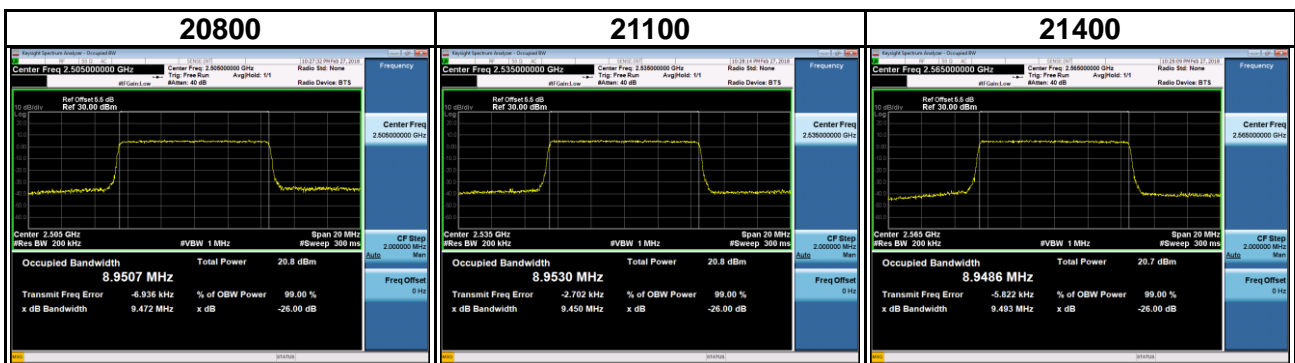

Band	LTE Band 7		
Channel Bandwidth (MHz)	10	Modulation	QPSK
Channel	Frequency (MHz)	99 % Occupied Bandwidth (MHz)	26 dB Bandwidth (MHz)
20800	2505.0	8.9504	9.512
21100	2535.0	8.9491	9.470
21400	2565.0	8.9556	9.494

Band	LTE Band 7		
Channel Bandwidth (MHz)	10	Modulation	16QAM
Channel	Frequency (MHz)	99 % Occupied Bandwidth (MHz)	26 dB Bandwidth (MHz)
20800	2505.0	8.9507	9.472
21100	2535.0	8.9530	9.450
21400	2565.0	8.9486	9.493