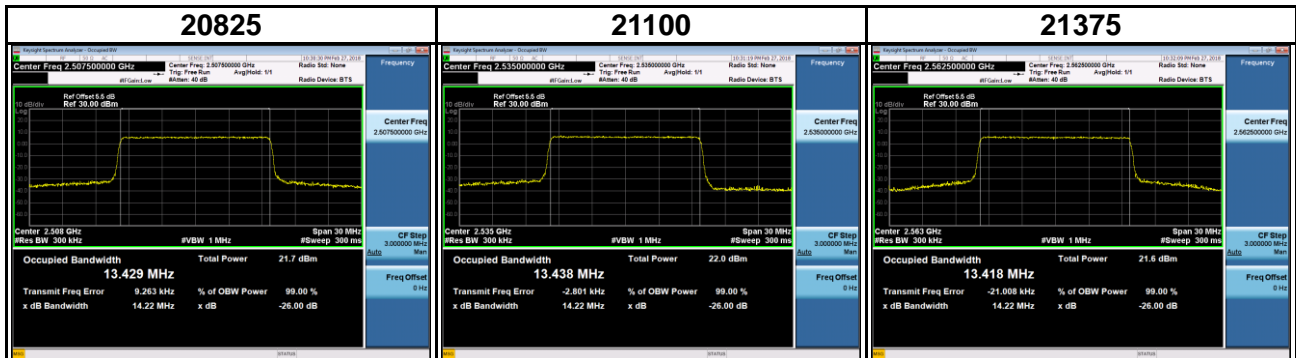

Band	LTE Band 7		
Channel Bandwidth (MHz)	15	Modulation	QPSK
Channel	Frequency (MHz)	99 % Occupied Bandwidth (MHz)	26 dB Bandwidth (MHz)
20825	2507.5	13.429	14.22
21100	2535.0	13.438	14.22
21375	2562.5	13.418	14.22