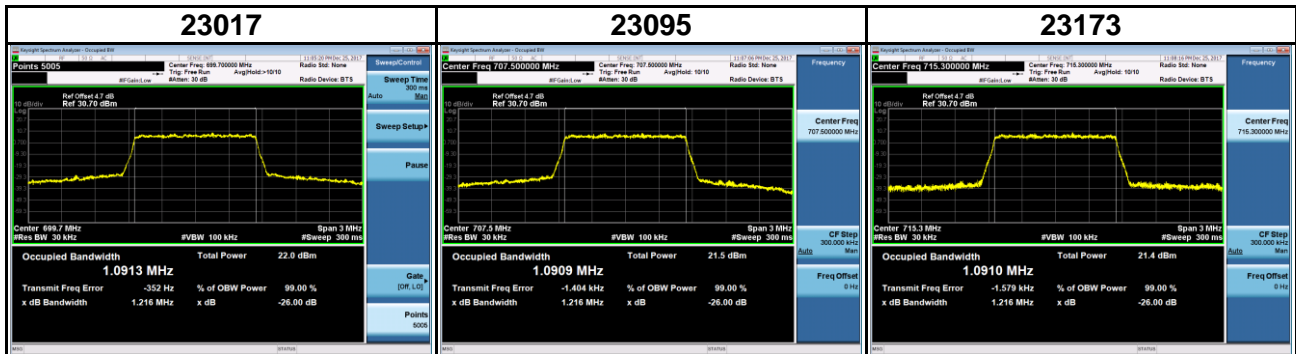

Band	LTE Band 12		
Channel Bandwidth (MHz)	1.4	Modulation	QPSK
Channel	Frequency (MHz)	99 % Occupied Bandwidth (MHz)	26 dB Bandwidth (MHz)
23017	699.7	1.0913	1.216
23095	707.5	1.0909	1.216
23173	715.3	1.0910	1.216