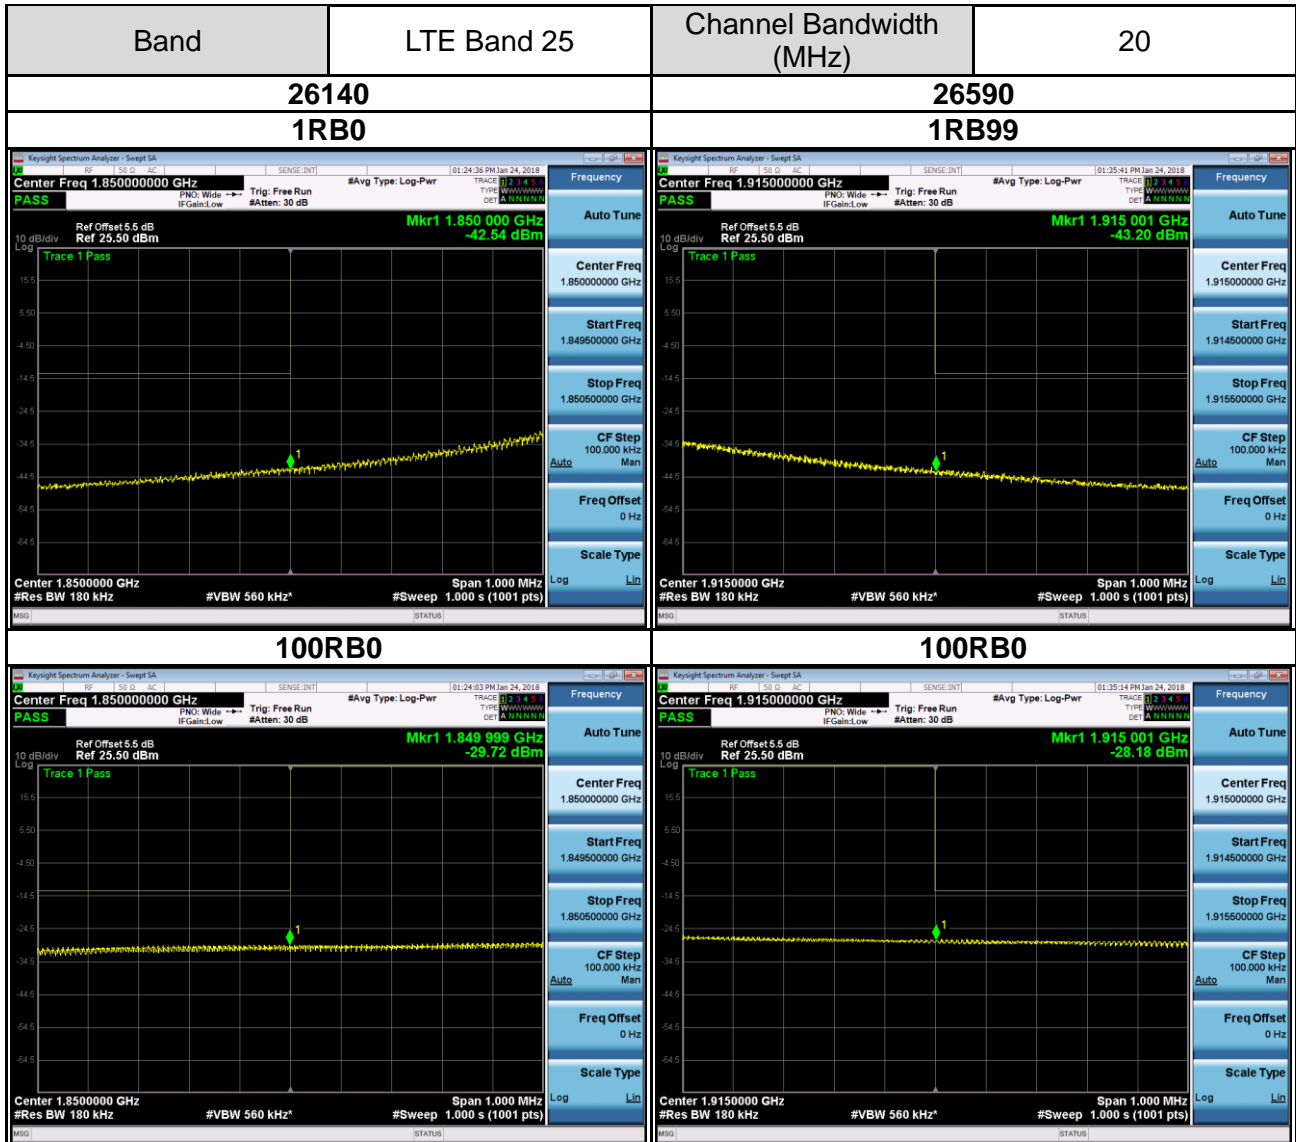

APPENDIX D OUT OF BAND EMISSIONS

CONTINUE ON NEXT PAGE

APPENDIX E SPURIOUS EMISSIONS AT ANTENNA TERMINALS

CONTINUE ON NEXT PAGE

Band	LTE Band 25	Channel	26365
Channel Bandwidth (MHz)			
1.4		3	
5		10	
15		20	