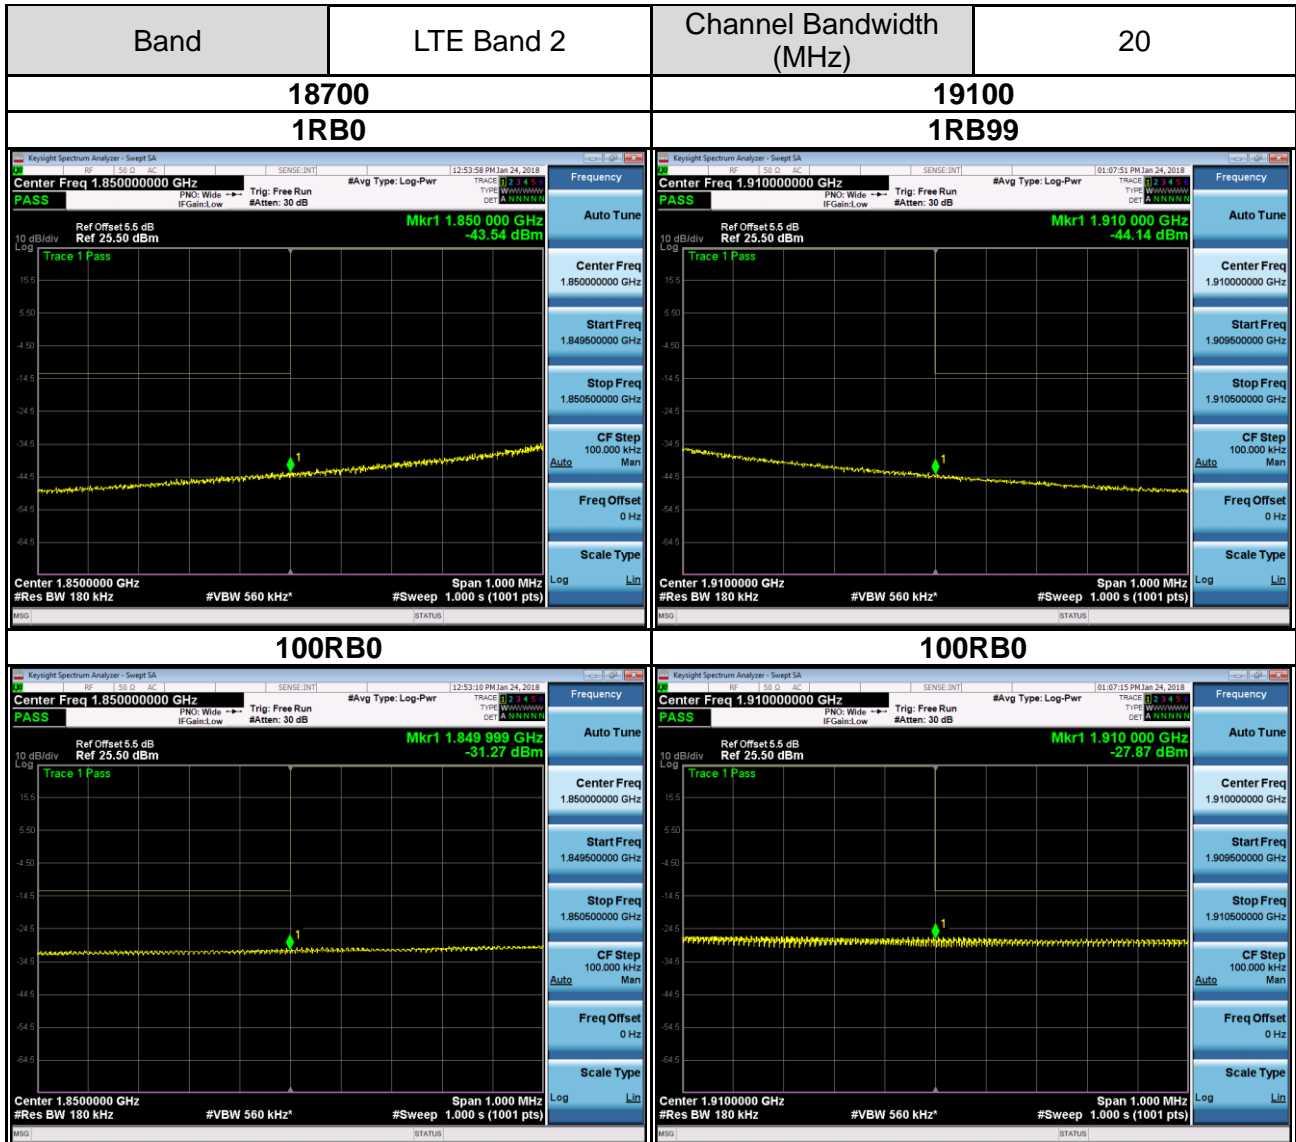

APPENDIX D OUT OF BAND EMISSIONS

CONTINUE ON NEXT PAGE

APPENDIX E SPURIOUS EMISSIONS AT ANTENNA TERMINALS

CONTINUE ON NEXT PAGE

Band	LTE Band 25	Channel	26365
Channel Bandwidth (MHz)			
1.4		3	
5		10	
15		20	