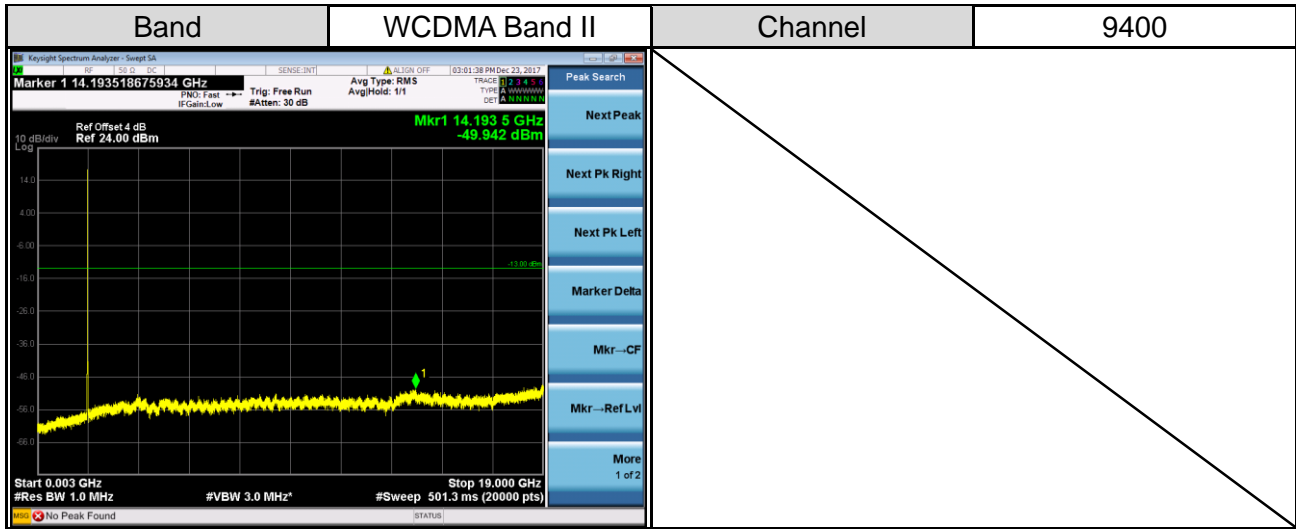

APPENDIX D OUT OF BAND EMISSIONS

CONTINUE ON NEXT PAGE

APPENDIX E SPURIOUS EMISSIONS AT ANTENNA TERMINALS

CONTINUE ON NEXT PAGE

Band	LTE Band 25	Channel	26365
Channel Bandwidth (MHz)			
1.4		3	
5		10	
15		20	