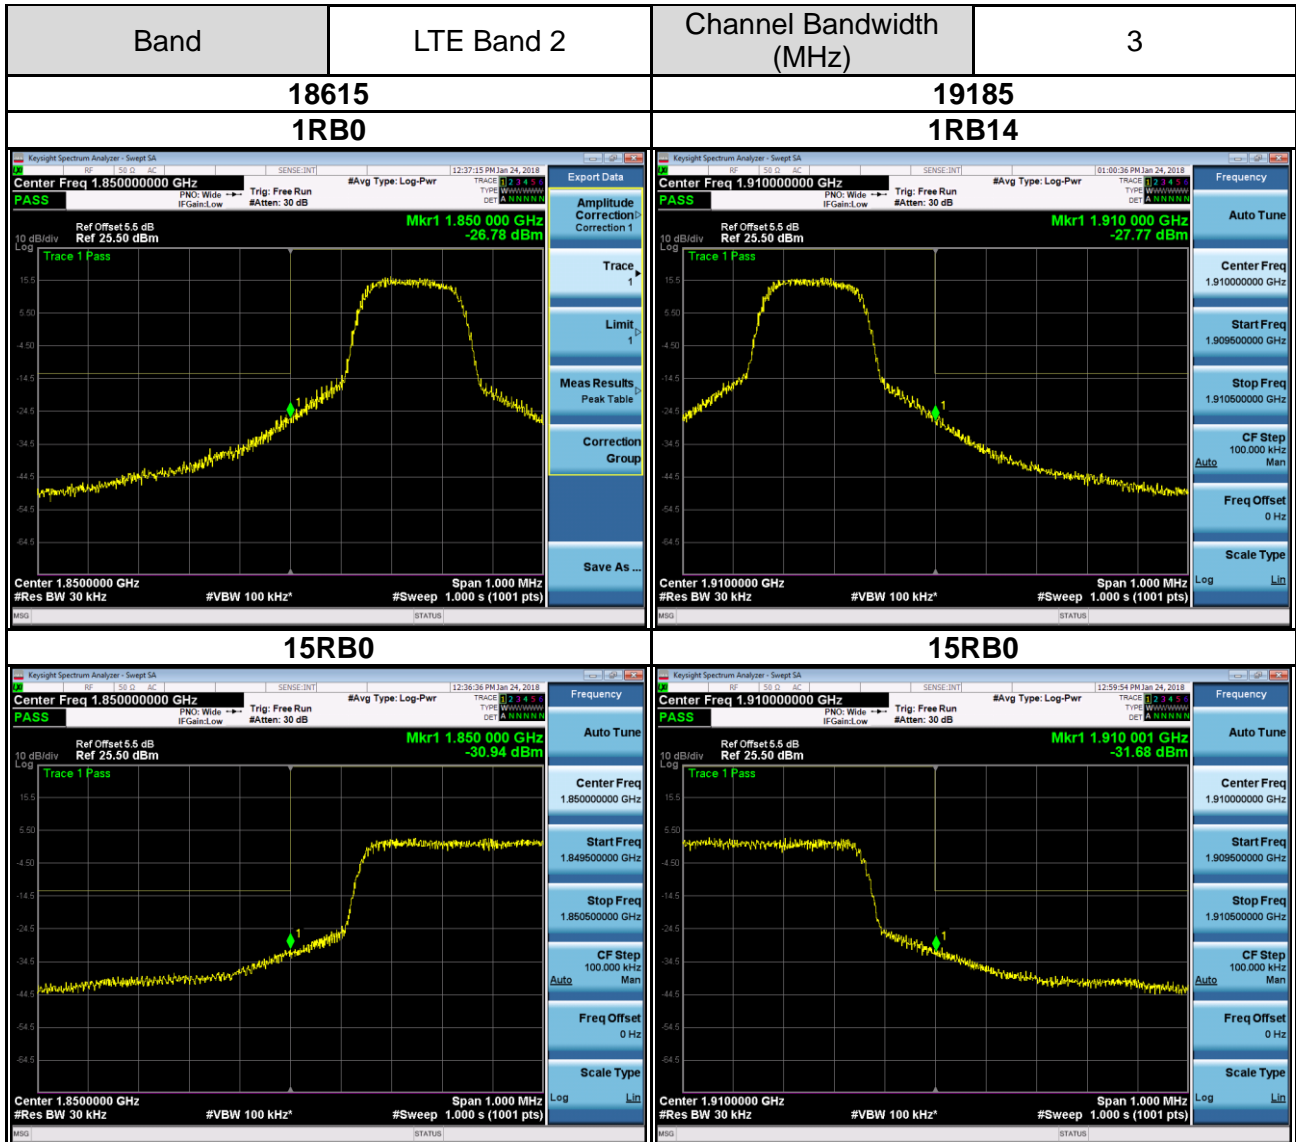

APPENDIX D OUT OF BAND EMISSIONS

CONTINUE ON NEXT PAGE

APPENDIX E SPURIOUS EMISSIONS AT ANTENNA TERMINALS

CONTINUE ON NEXT PAGE

Band	LTE Band 25	Channel	26365
Channel Bandwidth (MHz)			
1.4		3	
5		10	
15		20	