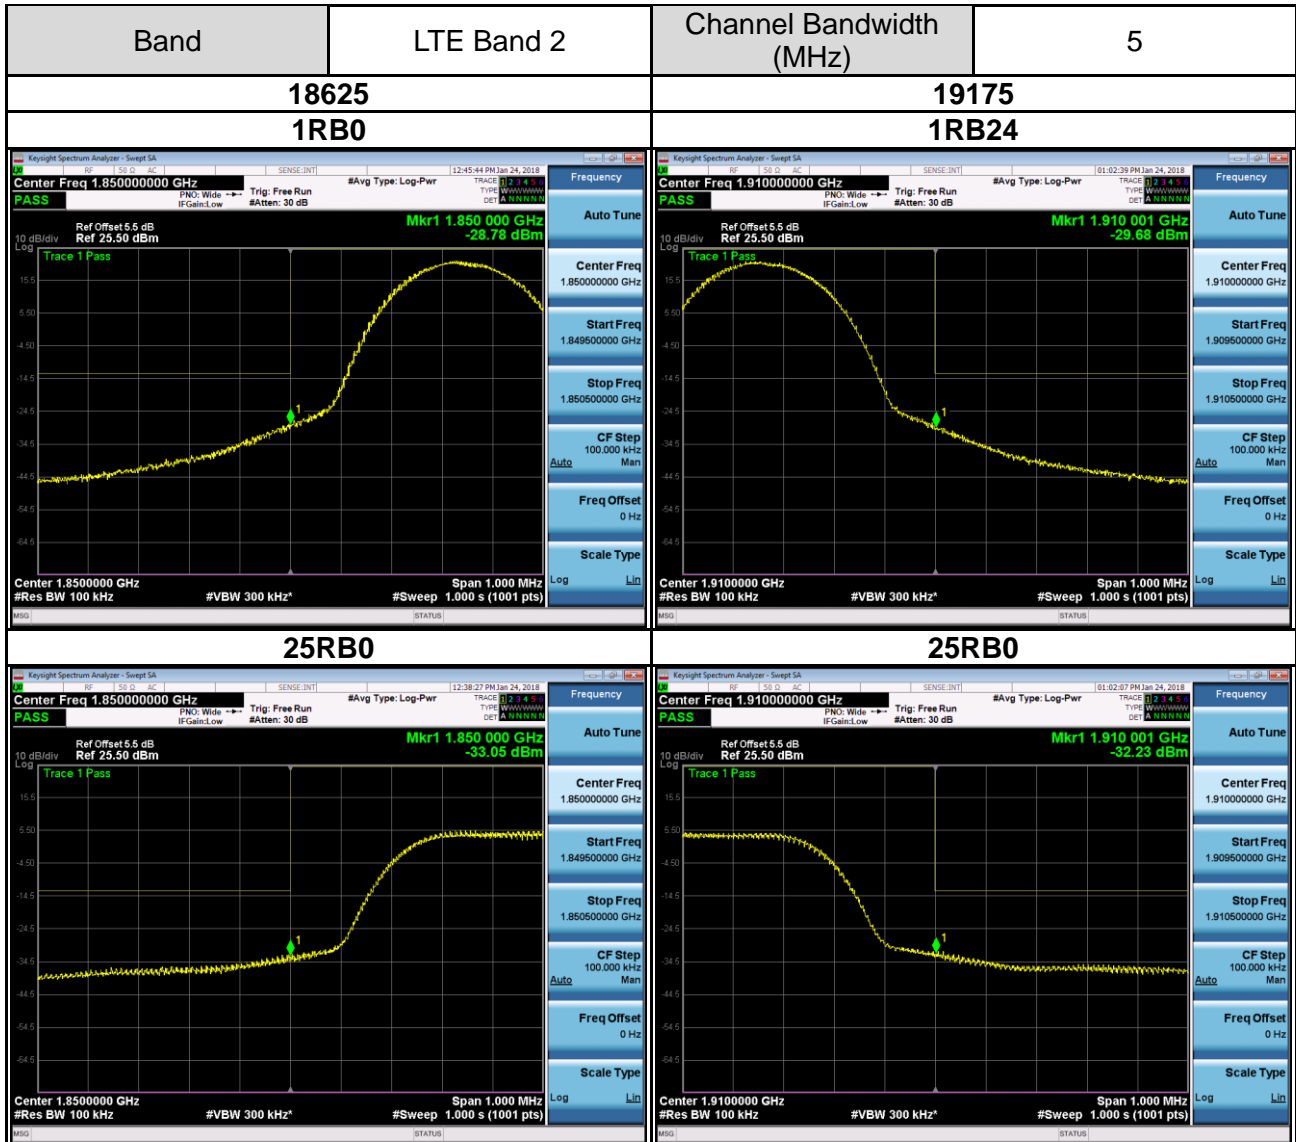

APPENDIX D OUT OF BAND EMISSIONS

CONTINUE ON NEXT PAGE

APPENDIX E SPURIOUS EMISSIONS AT ANTENNA TERMINALS

CONTINUE ON NEXT PAGE

Band	LTE Band 25	Channel	26365
Channel Bandwidth (MHz)			
1.4		3	
5		10	
15		20	