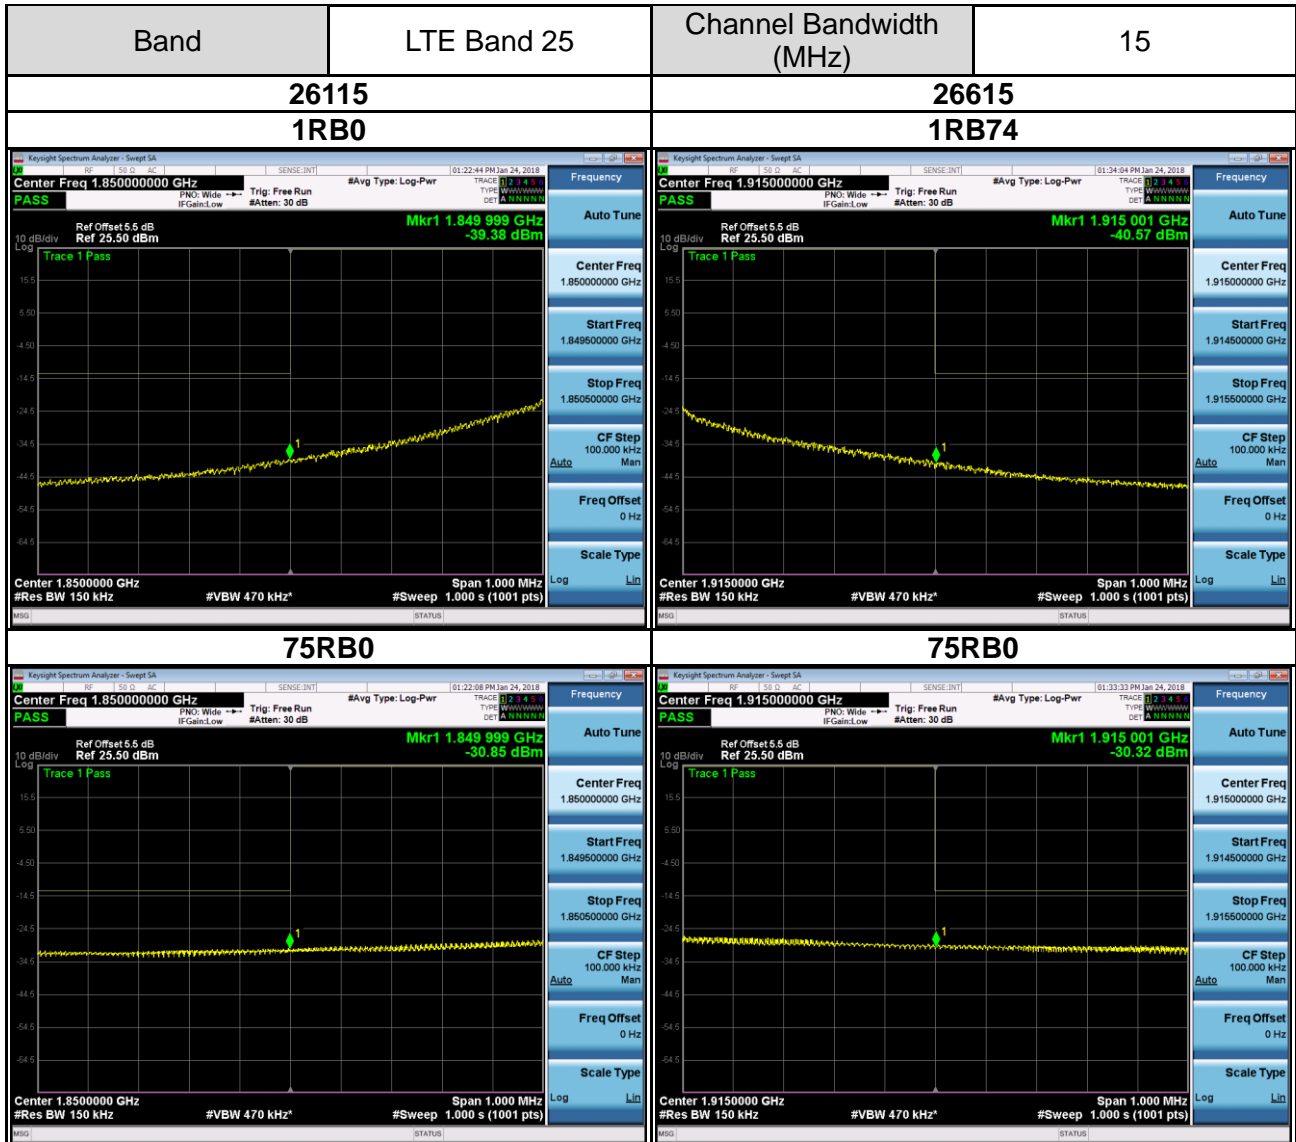

APPENDIX D OUT OF BAND EMISSIONS

CONTINUE ON NEXT PAGE

APPENDIX E SPURIOUS EMISSIONS AT ANTENNA TERMINALS

CONTINUE ON NEXT PAGE

Band	LTE Band 25	Channel	26365
Channel Bandwidth (MHz)			
1.4		3	
5		10	
15		20	