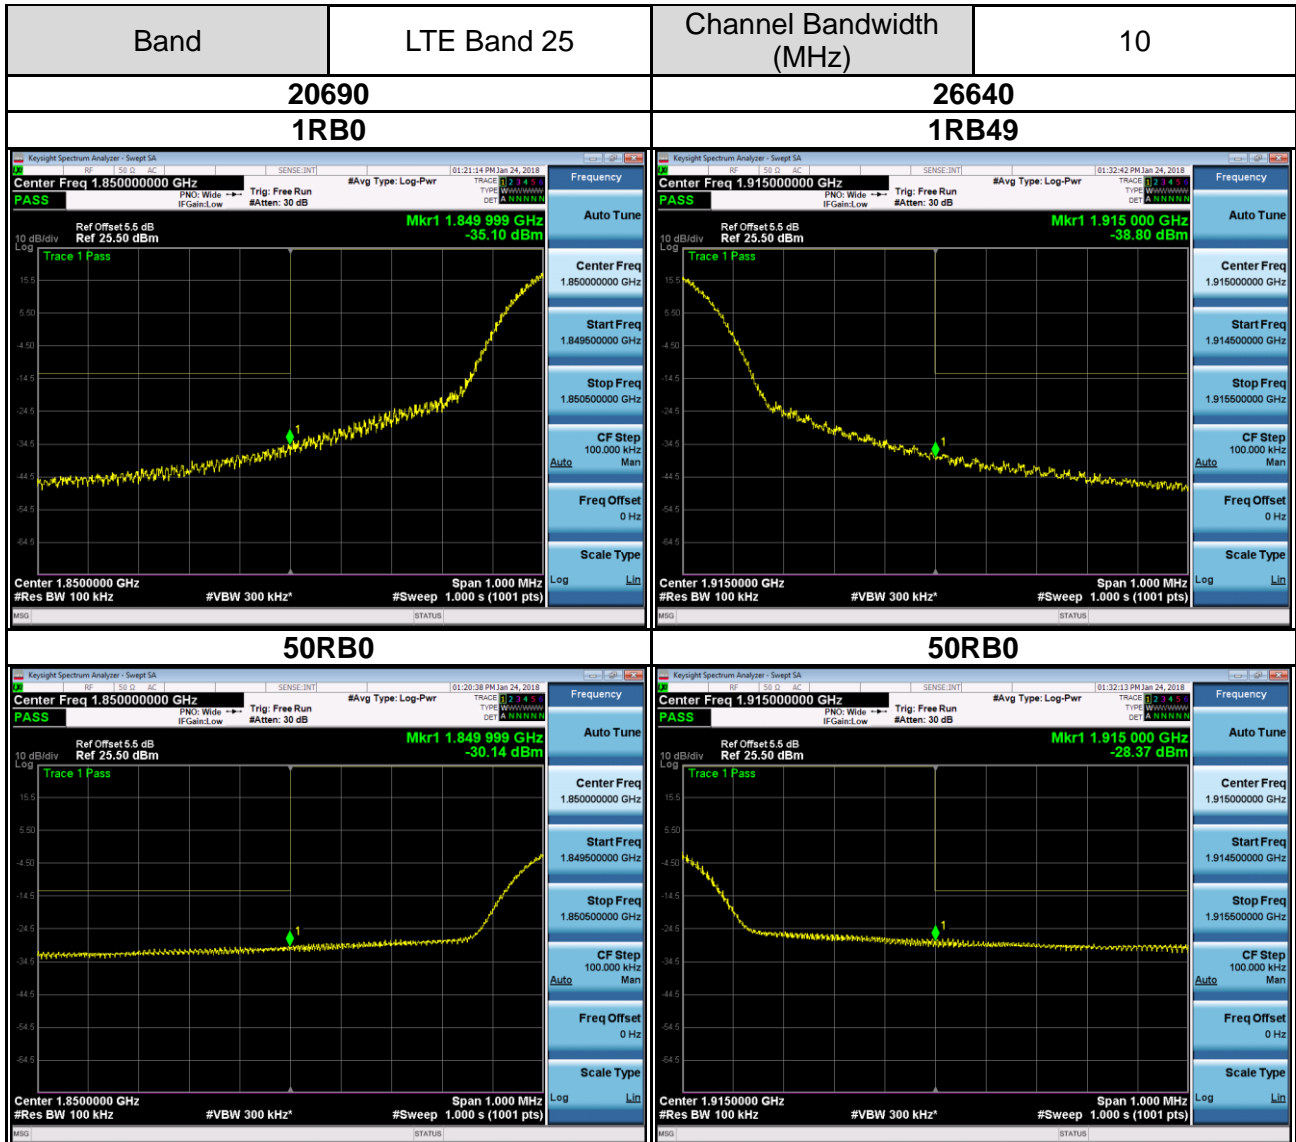

APPENDIX D OUT OF BAND EMISSIONS

CONTINUE ON NEXT PAGE

APPENDIX E SPURIOUS EMISSIONS AT ANTENNA TERMINALS

CONTINUE ON NEXT PAGE

Band	LTE Band 25	Channel	26365
Channel Bandwidth (MHz)			
1.4		3	
5		10	
15		20	