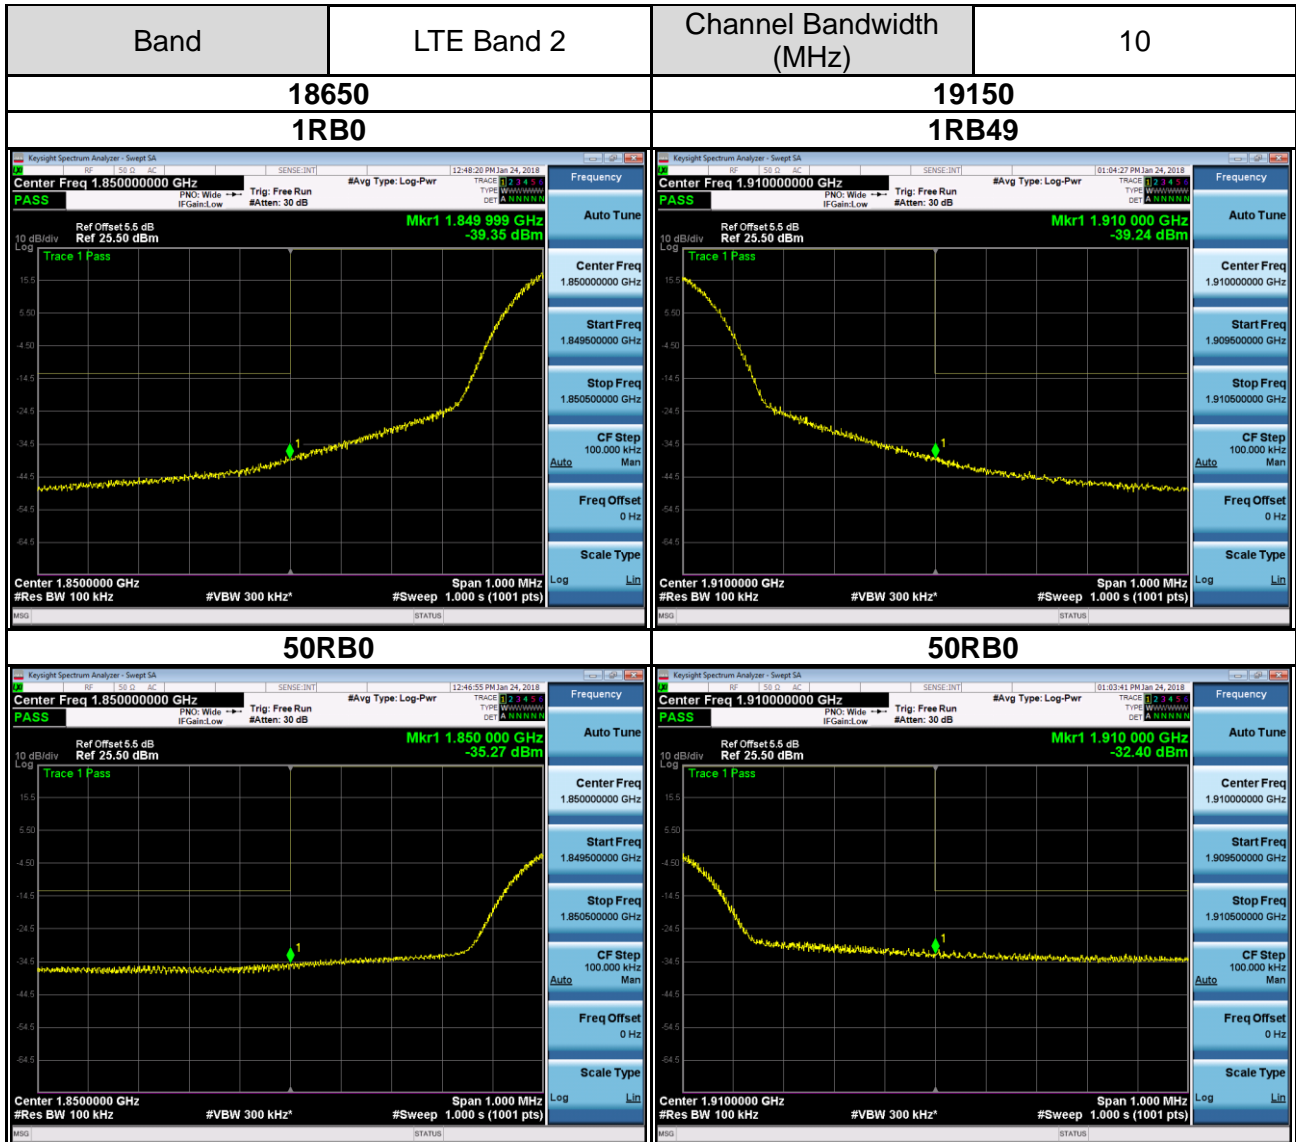

APPENDIX D OUT OF BAND EMISSIONS

CONTINUE ON NEXT PAGE

APPENDIX E SPURIOUS EMISSIONS AT ANTENNA TERMINALS

CONTINUE ON NEXT PAGE

Band	LTE Band 25	Channel	26365
Channel Bandwidth (MHz)			
1.4		3	
5		10	
15		20	