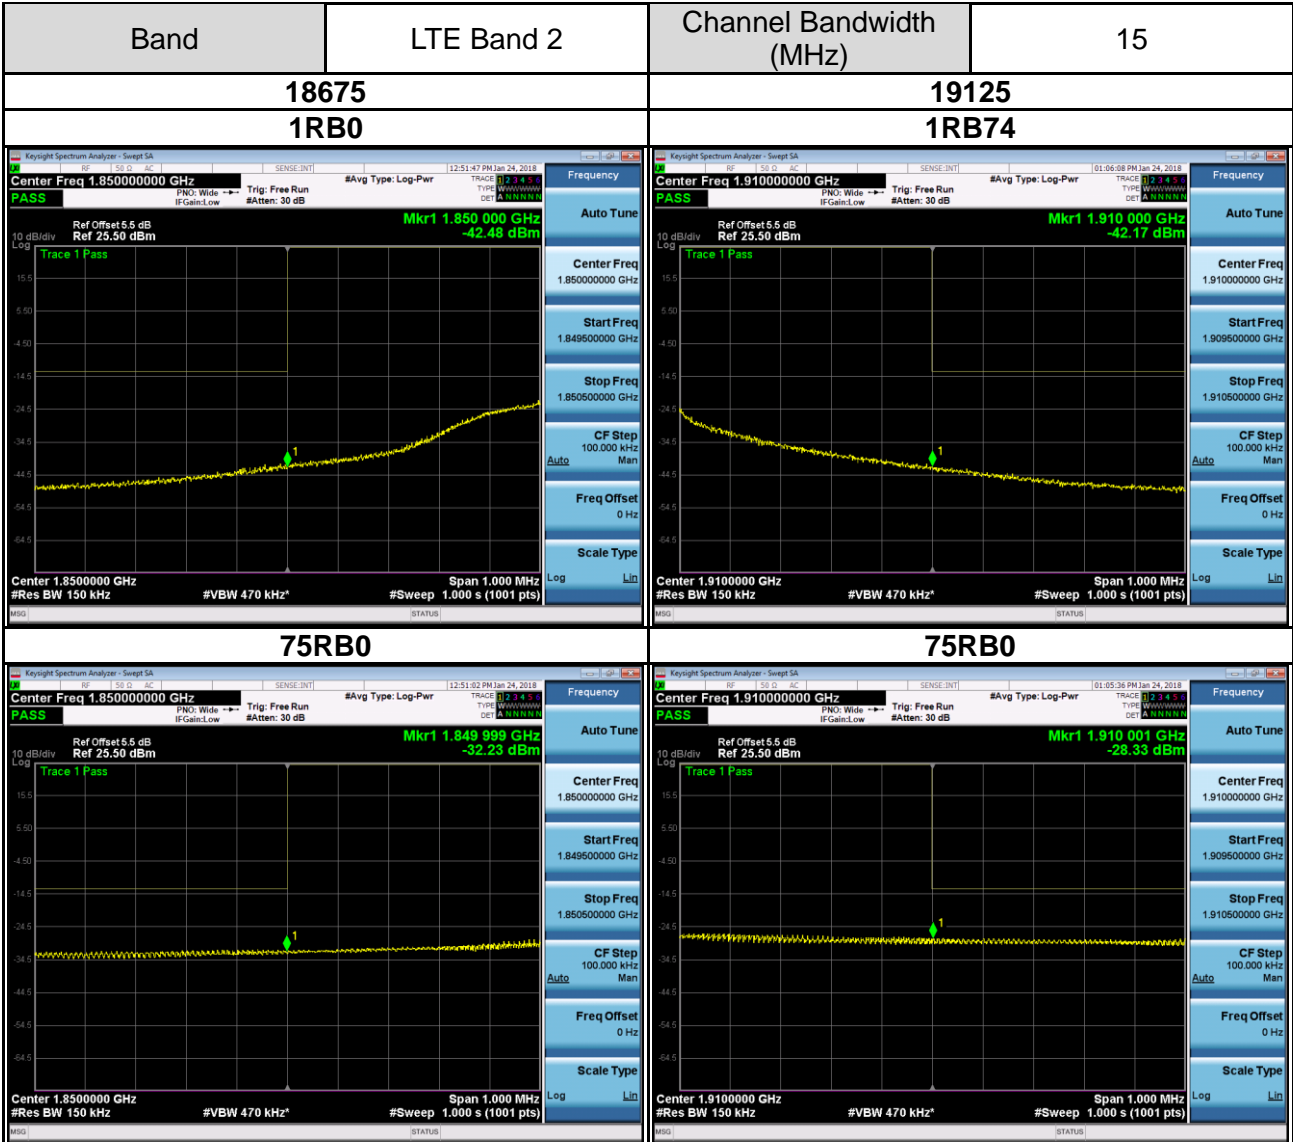

APPENDIX D OUT OF BAND EMISSIONS

CONTINUE ON NEXT PAGE

APPENDIX E SPURIOUS EMISSIONS AT ANTENNA TERMINALS

CONTINUE ON NEXT PAGE

Band	LTE Band 25	Channel	26365
Channel Bandwidth (MHz)			
1.4		3	
5		10	
15		20	