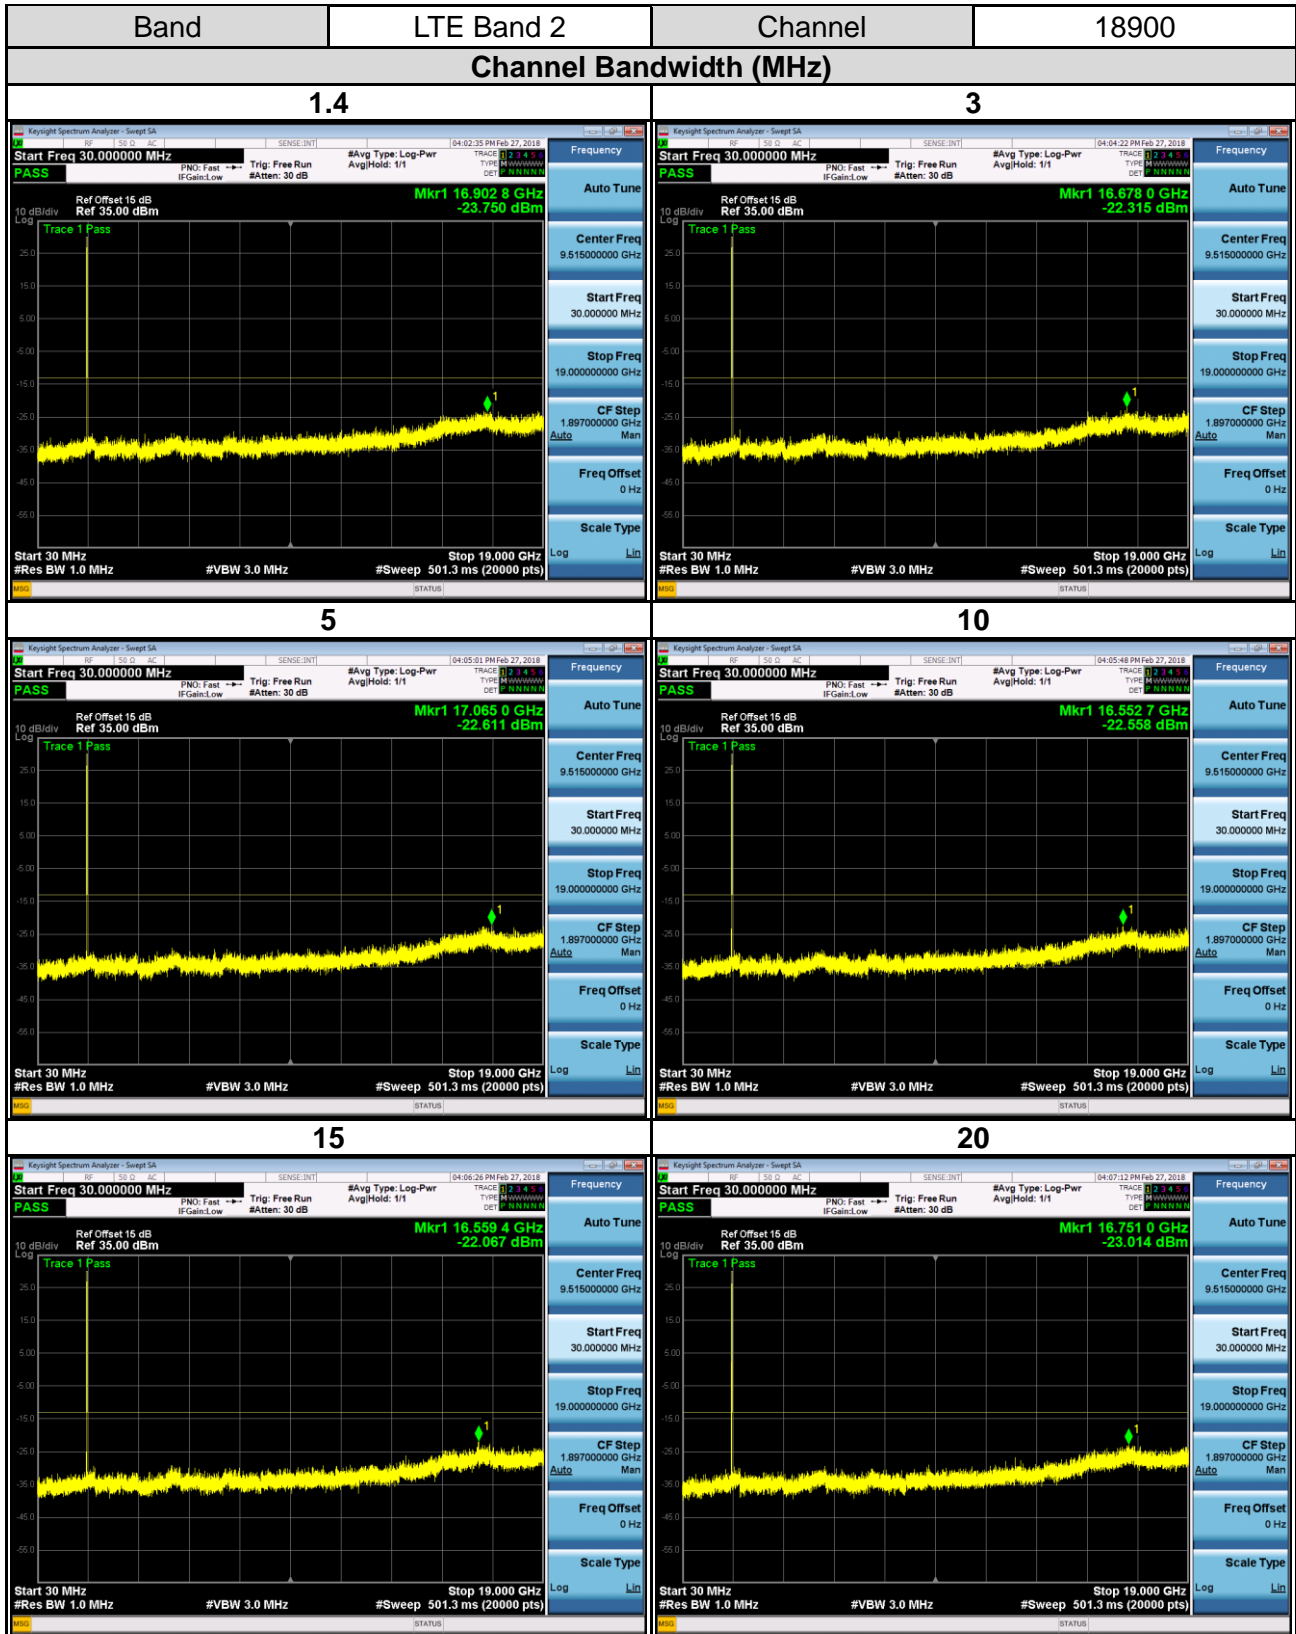

APPENDIX D OUT OF BAND EMISSIONS

CONTINUE ON NEXT PAGE

APPENDIX E SPURIOUS EMISSIONS AT ANTENNA TERMINALS

CONTINUE ON NEXT PAGE

Band	LTE Band 25	Channel	26365
Channel Bandwidth (MHz)			
1.4		3	
5		10	
15		20	