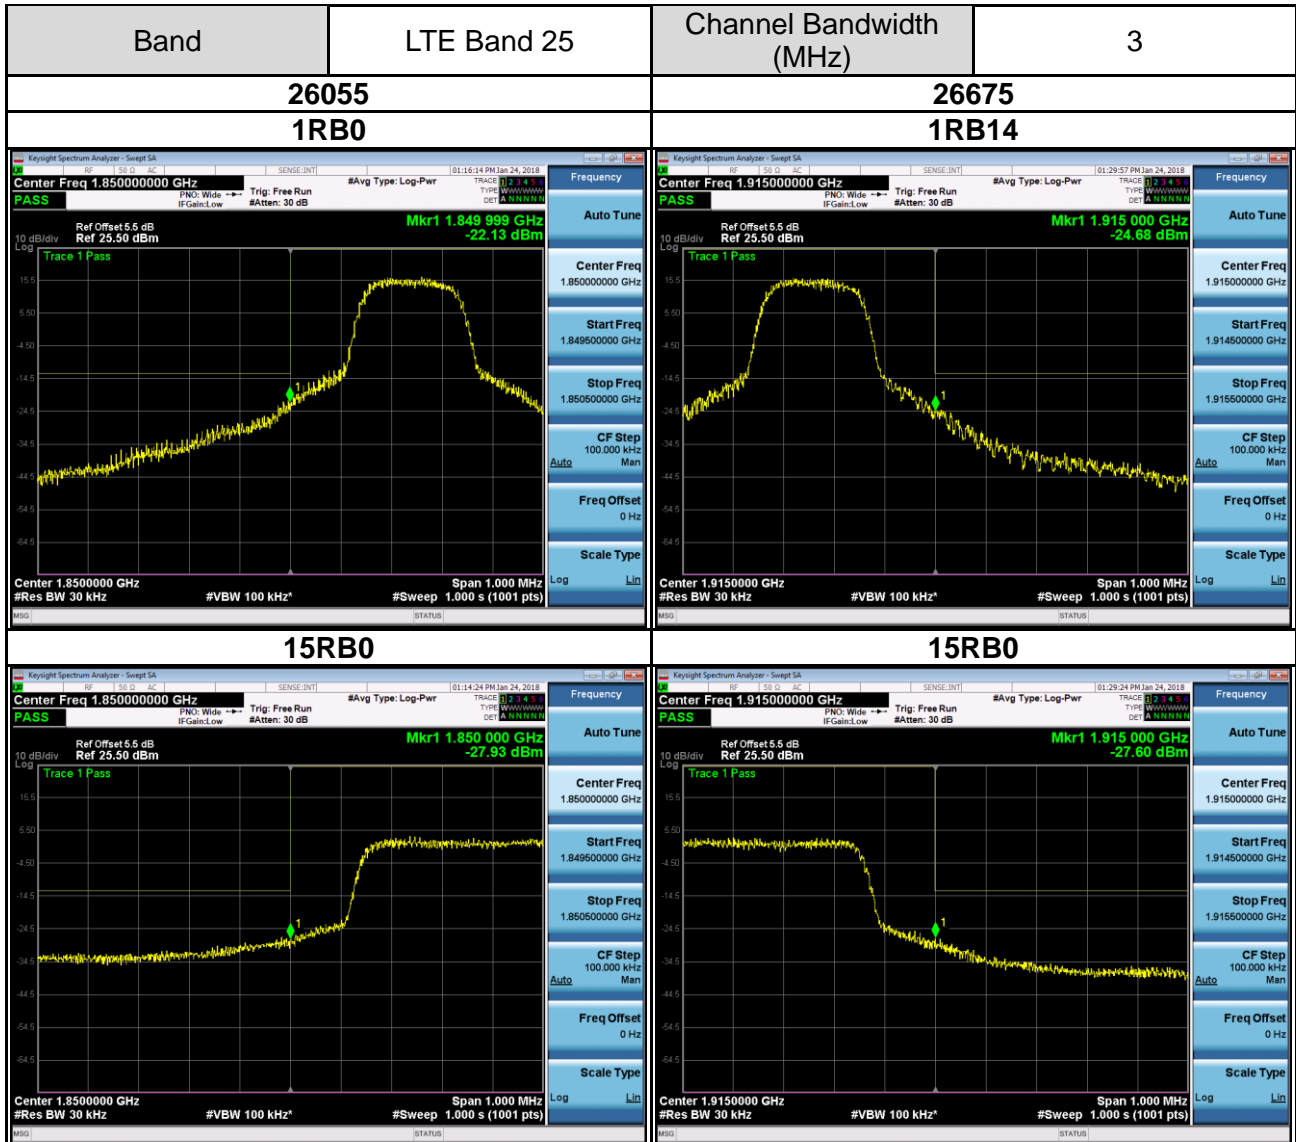

APPENDIX D OUT OF BAND EMISSIONS

CONTINUE ON NEXT PAGE

APPENDIX E SPURIOUS EMISSIONS AT ANTENNA TERMINALS

CONTINUE ON NEXT PAGE

Band	LTE Band 25	Channel	26365
Channel Bandwidth (MHz)			
1.4		3	
5		10	
15		20	