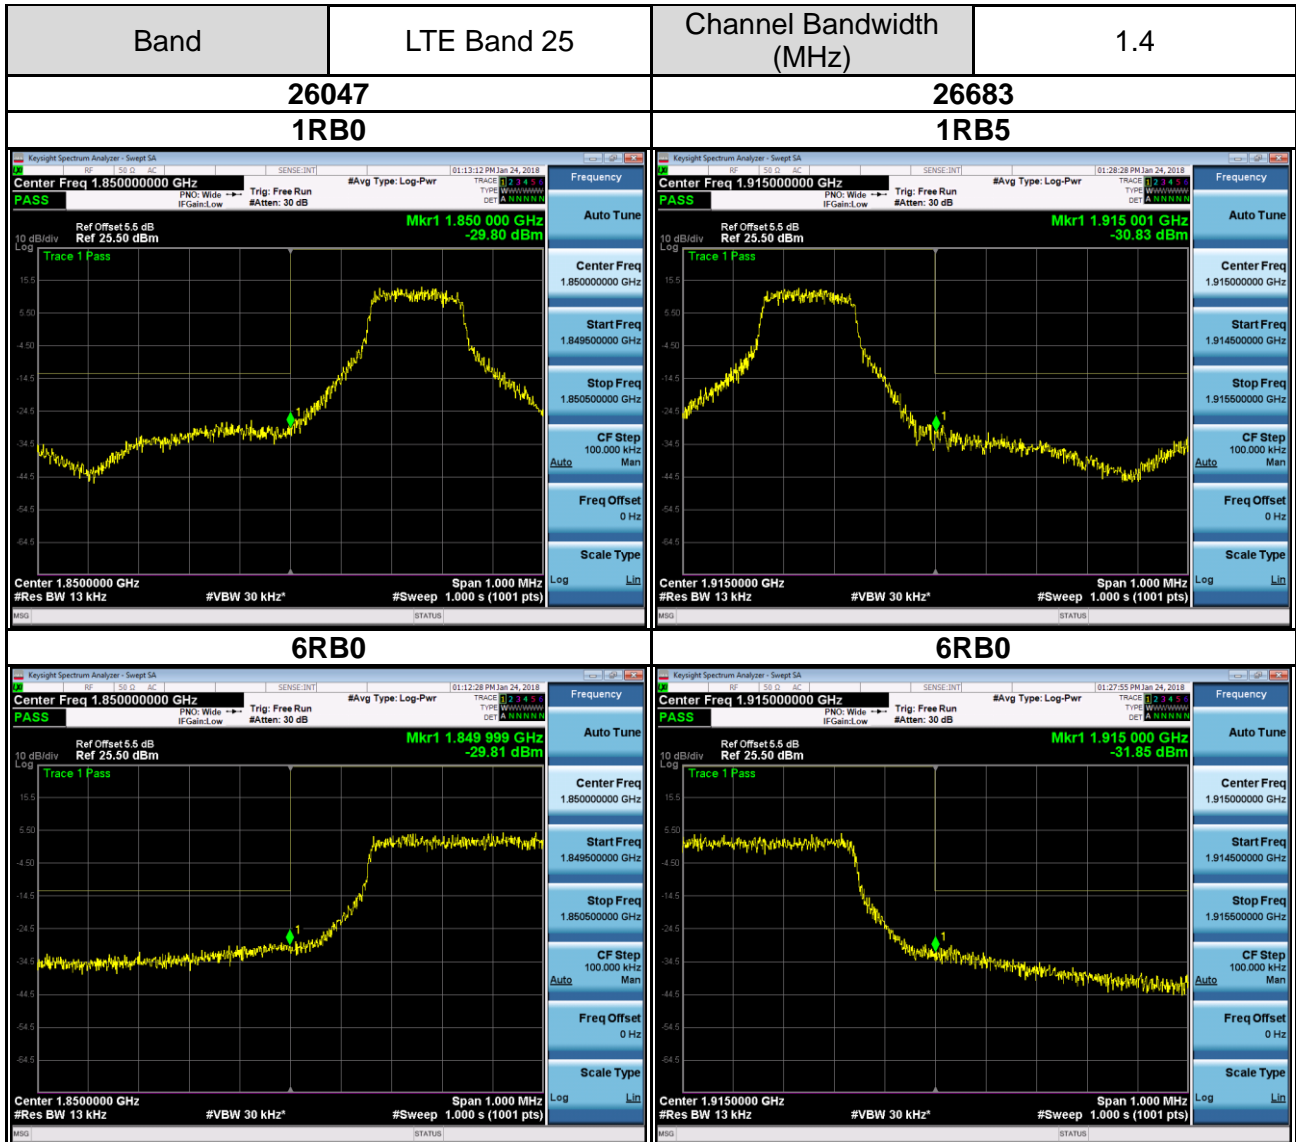

APPENDIX D OUT OF BAND EMISSIONS

CONTINUE ON NEXT PAGE

APPENDIX E SPURIOUS EMISSIONS AT ANTENNA TERMINALS

CONTINUE ON NEXT PAGE

Band	LTE Band 25	Channel	26365
Channel Bandwidth (MHz)			
1.4		3	
5		10	
15		20	