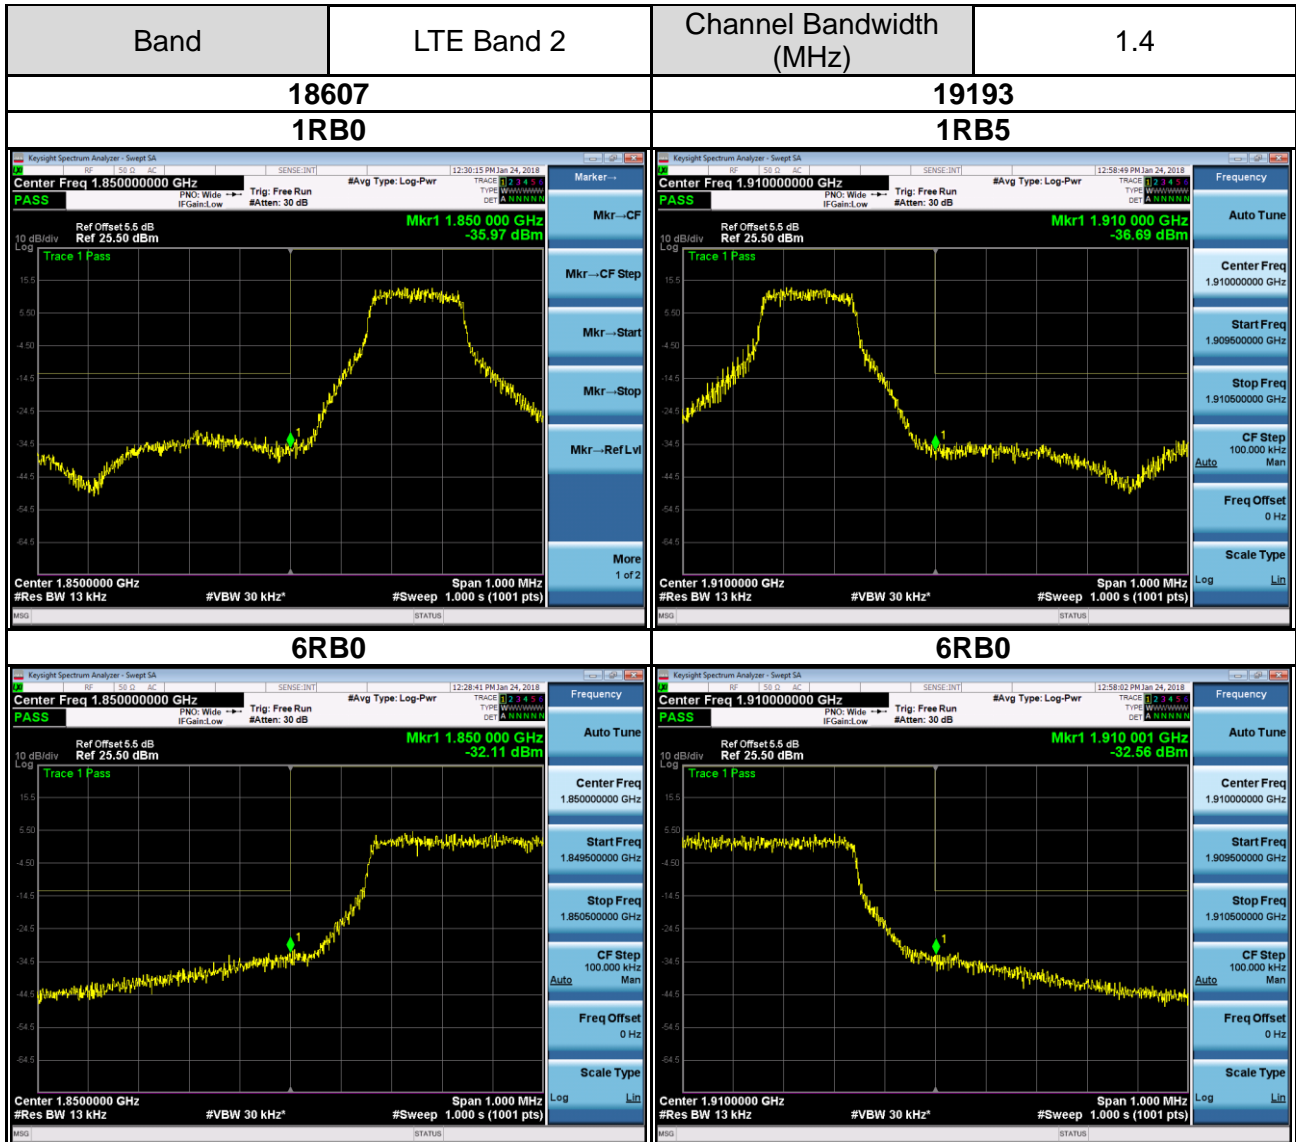

APPENDIX D OUT OF BAND EMISSIONS

CONTINUE ON NEXT PAGE

APPENDIX E SPURIOUS EMISSIONS AT ANTENNA TERMINALS

CONTINUE ON NEXT PAGE

Band	LTE Band 25	Channel	26365
Channel Bandwidth (MHz)			
1.4		3	
5		10	
15		20	