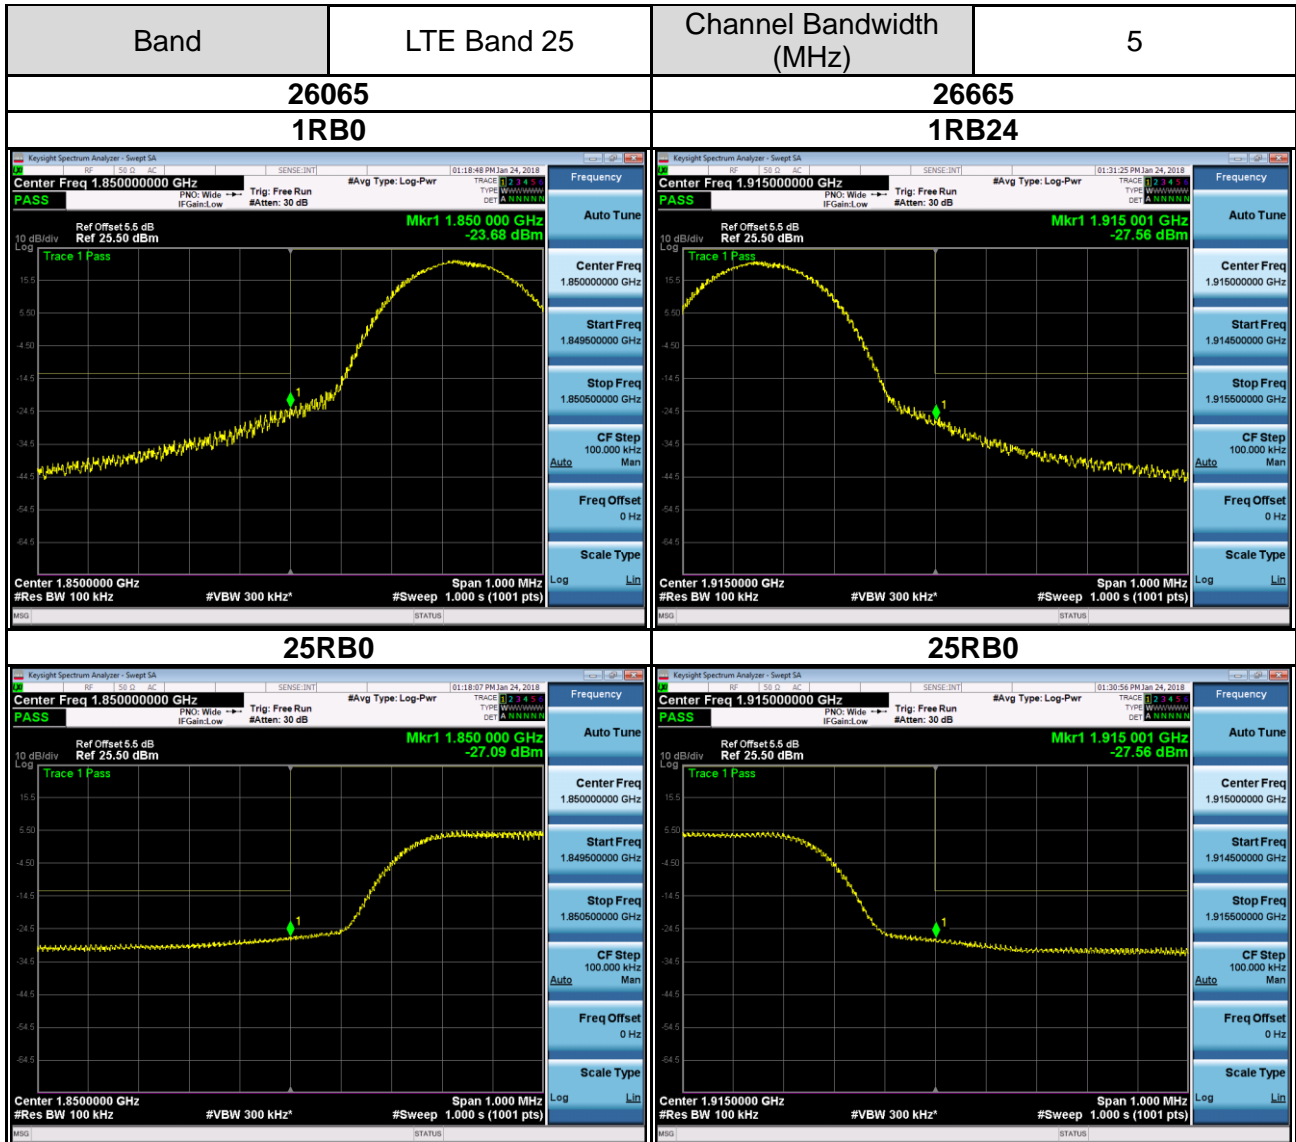

APPENDIX D OUT OF BAND EMISSIONS

CONTINUE ON NEXT PAGE

APPENDIX E SPURIOUS EMISSIONS AT ANTENNA TERMINALS

CONTINUE ON NEXT PAGE

Band	LTE Band 25	Channel	26365
Channel Bandwidth (MHz)			
1.4		3	
5		10	
15		20	