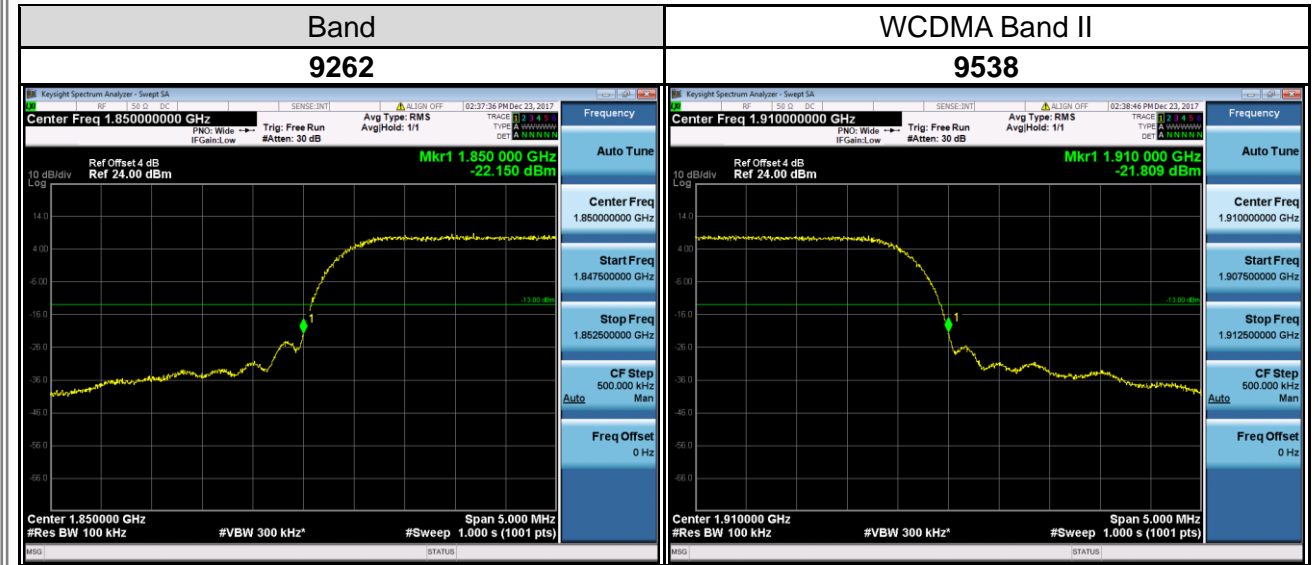

APPENDIX D OUT OF BAND EMISSIONS

CONTINUE ON NEXT PAGE

APPENDIX E SPURIOUS EMISSIONS AT ANTENNA TERMINALS

CONTINUE ON NEXT PAGE

Band	LTE Band 25	Channel	26365
Channel Bandwidth (MHz)			
1.4		3	
5		10	
15		20	