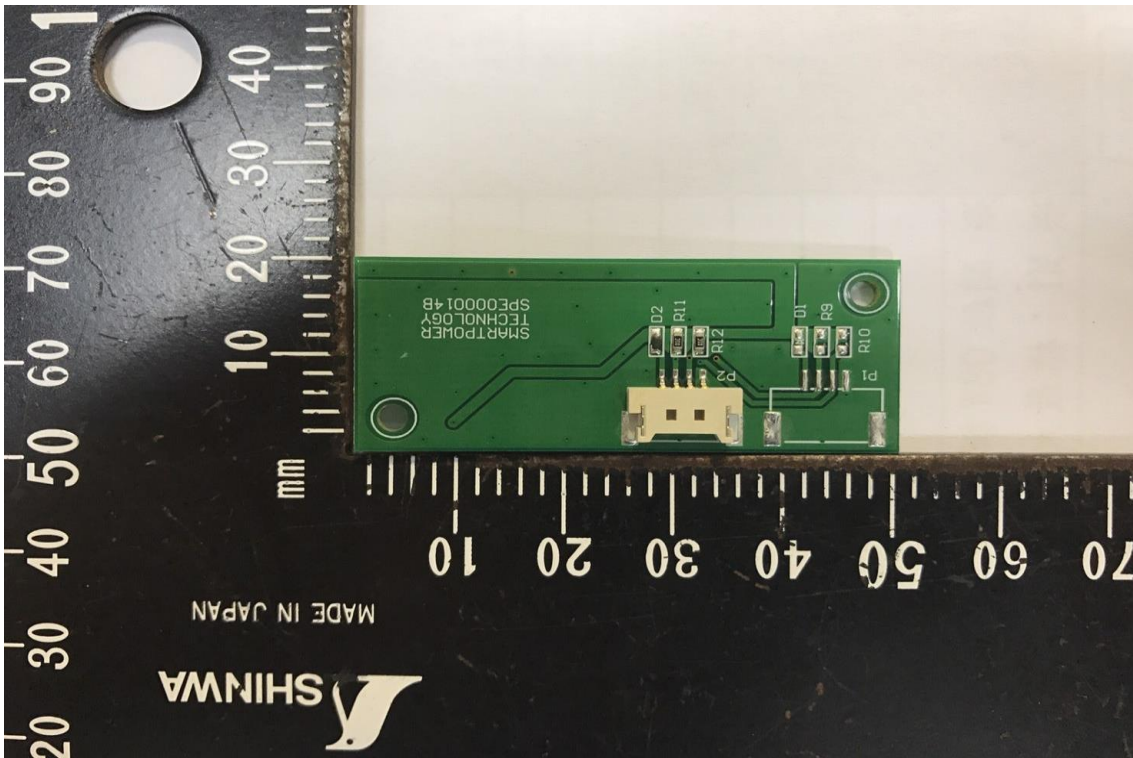

INTERNAL PHOTOGRAPHS OF EUT

Charging Bottom

Report No.: T180307D10

Antenna

Module

Report No.: T180307D10

Charging Sensor Plane

Power Source