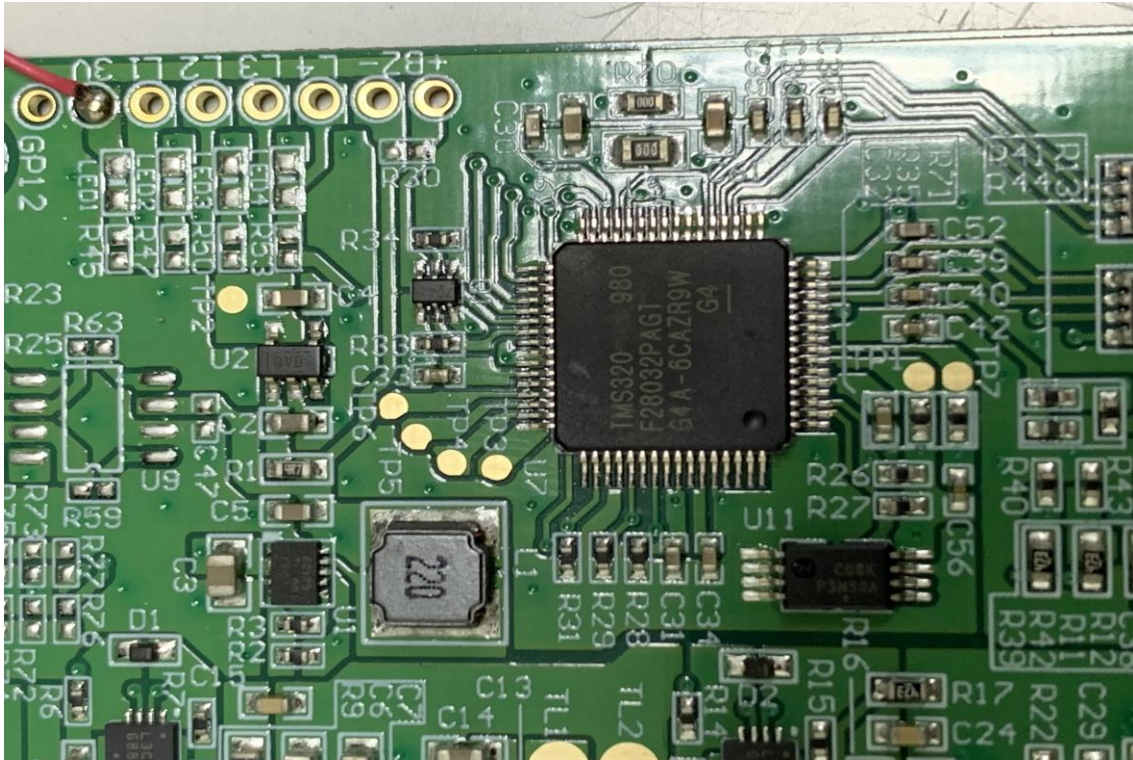

INTERNAL PHOTOGRAPHS OF EUT

Charging Bottom

Report No.: T180307D10

Antenna

Module

Report No.: T180307D10

Charging Sensor Plane

Power Source