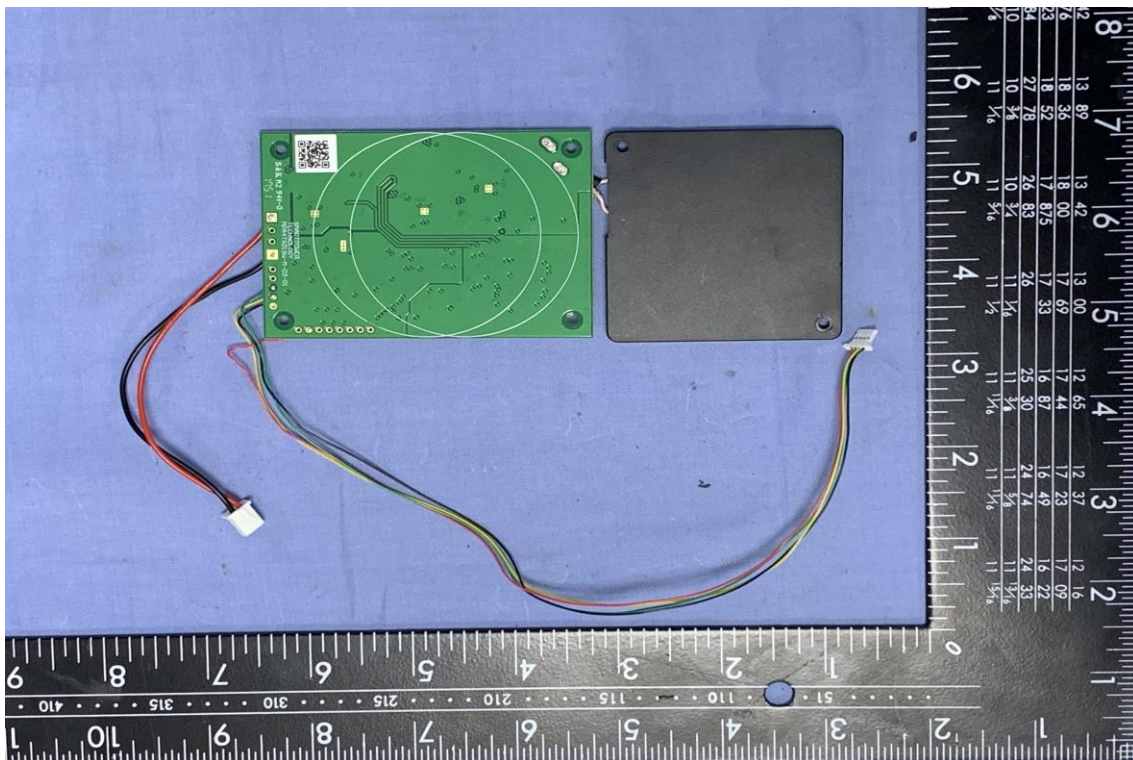

INTERNAL PHOTOGRAPHS OF EUT

Charging Bottom

Report No.: T180307D10

Antenna

Module

Report No.: T180307D10

Charging Sensor Plane

Power Source