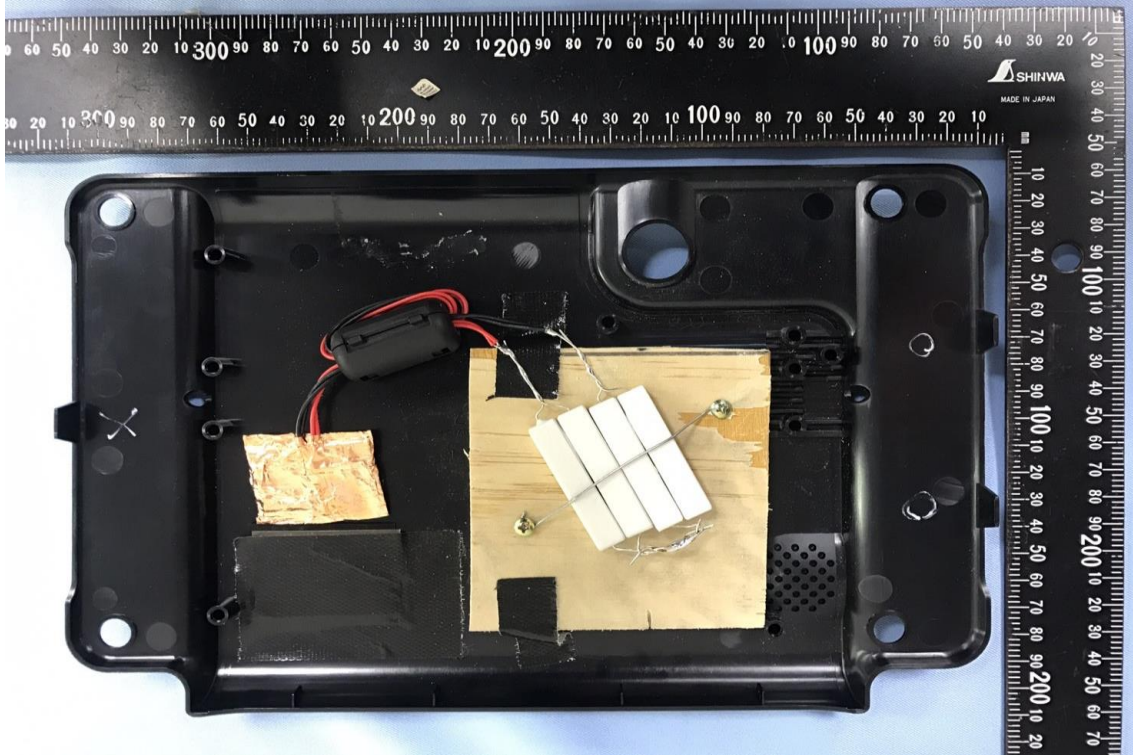

INTERNAL PHOTOGRAPHS OF EUT

Charging Bottom

Report No.: T180307D10

Antenna

Module

Report No.: T180307D10

Charging Sensor Plane

Power Source