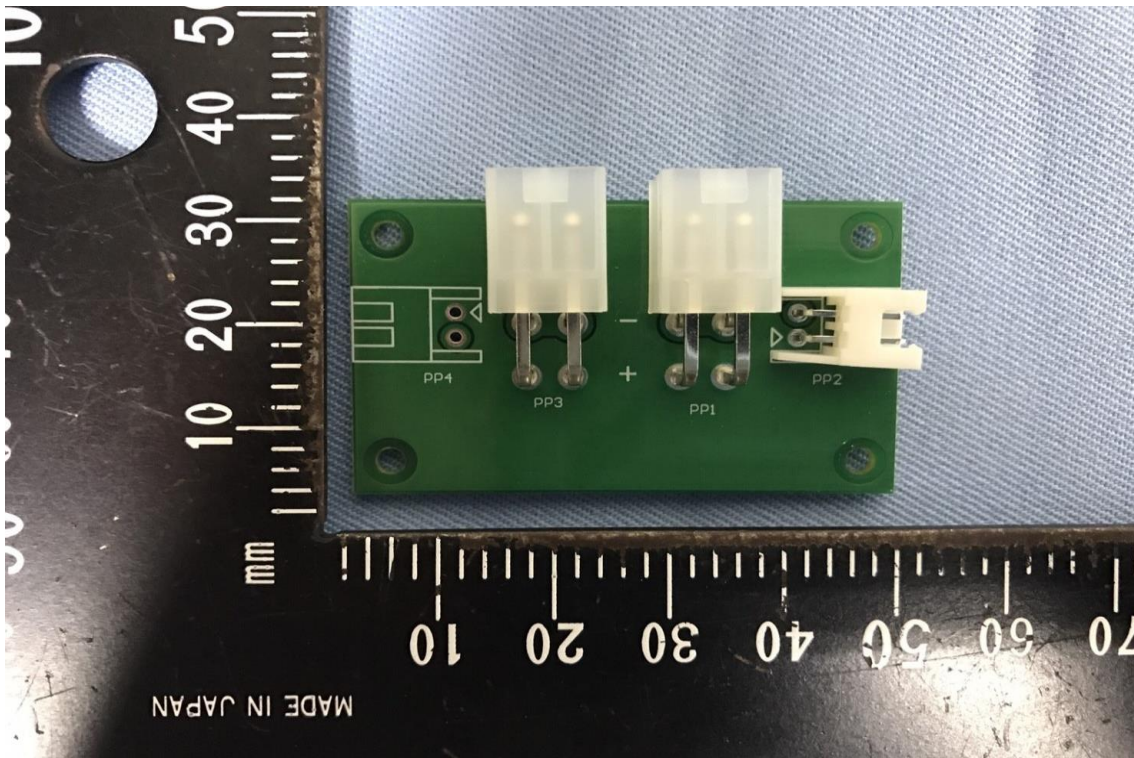

INTERNAL PHOTOGRAPHS OF EUT

Charging Bottom

Report No.: T180307D10

Antenna

Module

Report No.: T180307D10

Charging Sensor Plane

Power Source