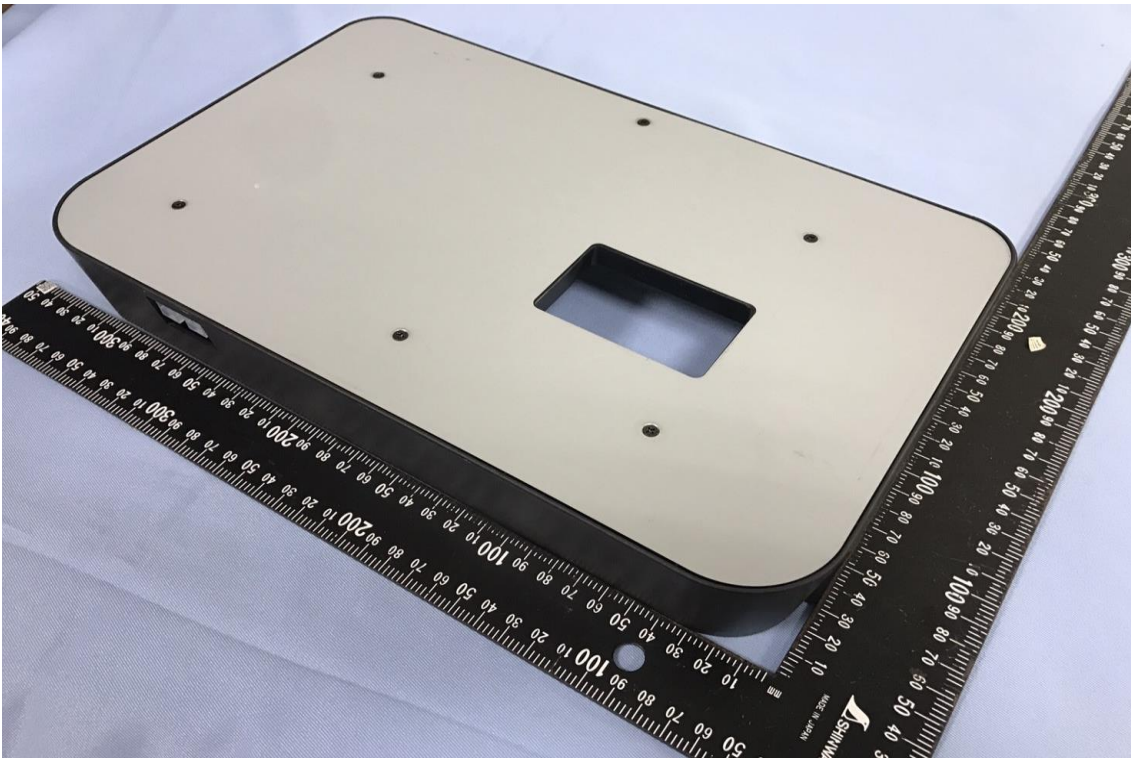

INTERNAL PHOTOGRAPHS OF EUT

Charging Bottom

Report No.: T180307D10

Antenna

Module

Report No.: T180307D10

Charging Sensor Plane

Power Source