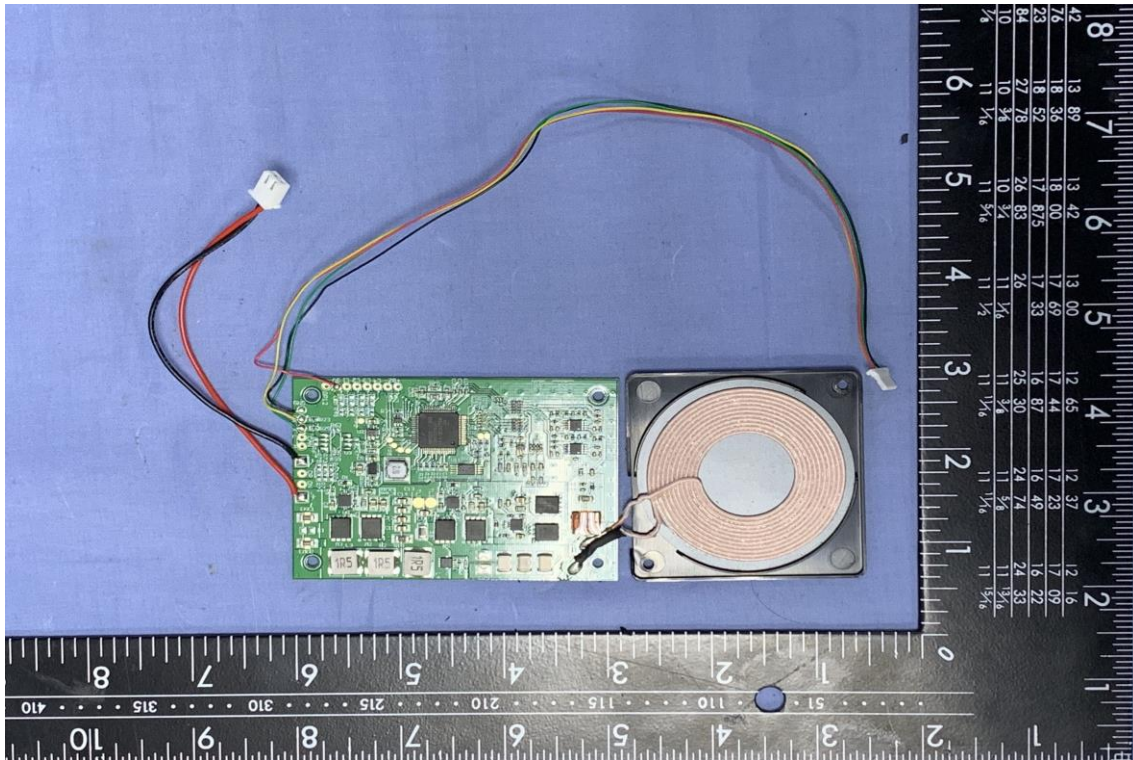

INTERNAL PHOTOGRAPHS OF EUT

Charging Bottom

Report No.: T180307D10

Antenna

Module

Report No.: T180307D10

Charging Sensor Plane

Power Source