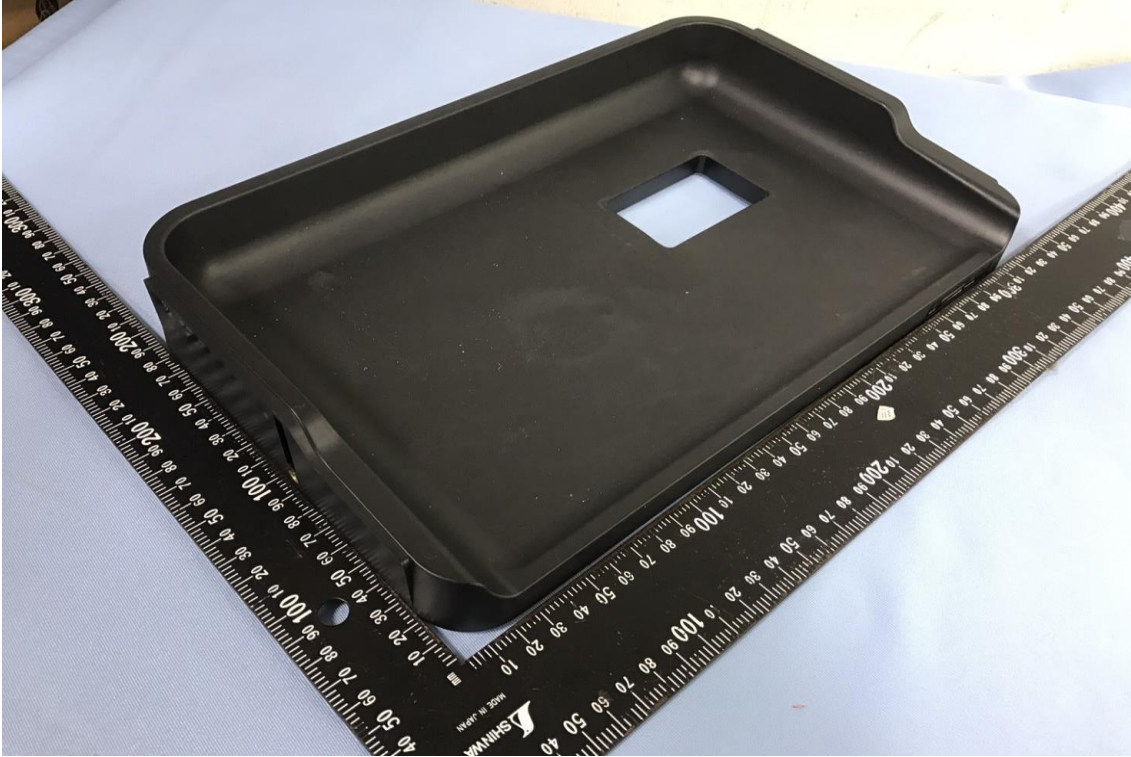

INTERNAL PHOTOGRAPHS OF EUT

Charging Bottom

Report No.: T180307D10

Antenna

Module

Report No.: T180307D10

Charging Sensor Plane

Power Source