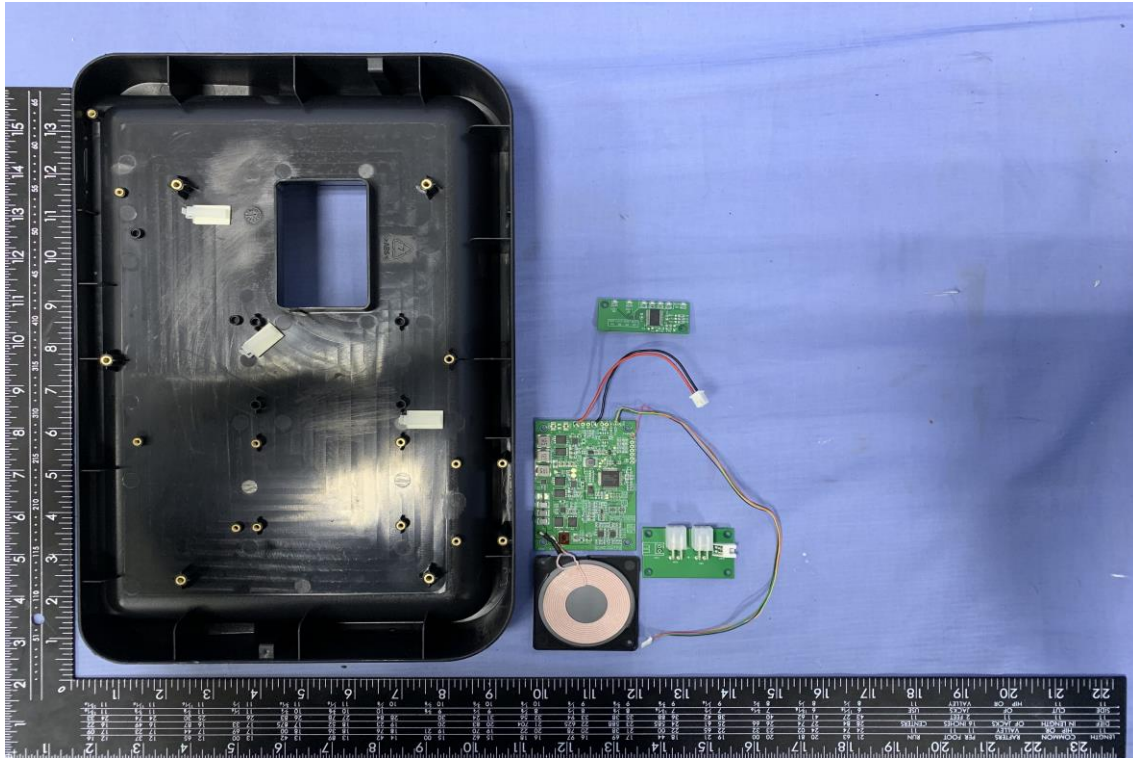

INTERNAL PHOTOGRAPHS OF EUT

Charging Bottom

Report No.: T180307D10

Antenna

Module

Report No.: T180307D10

Charging Sensor Plane

Power Source