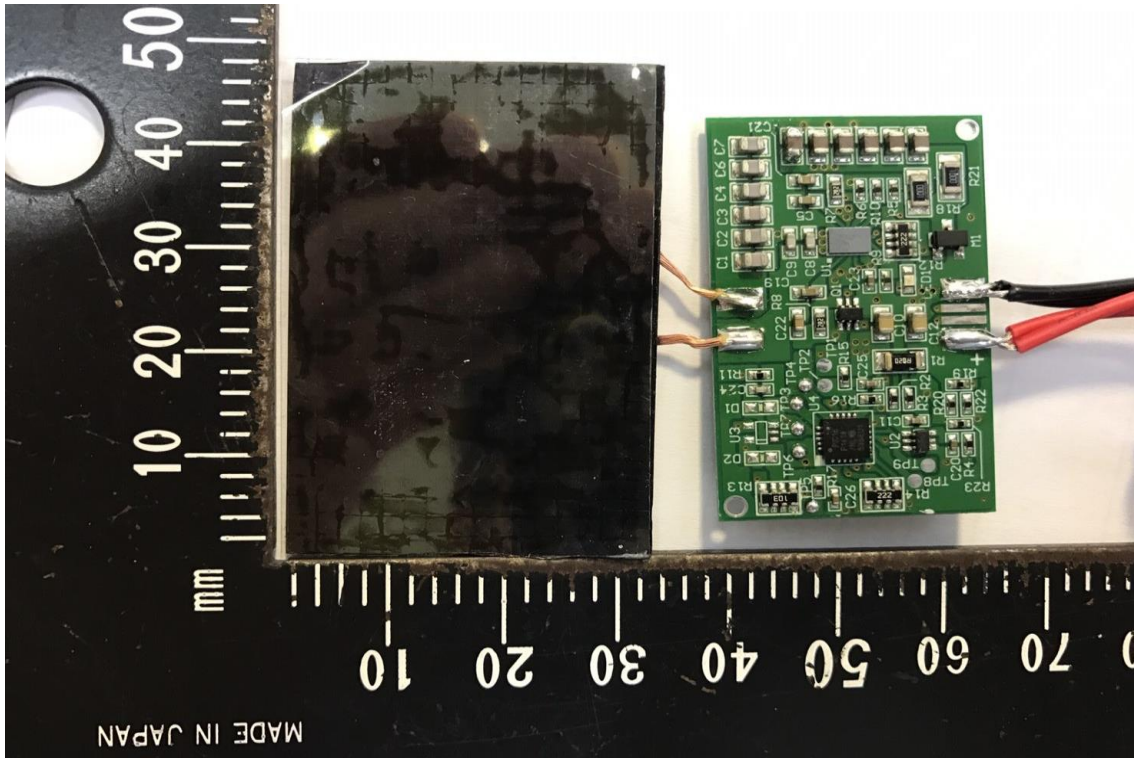

INTERNAL PHOTOGRAPHS OF EUT

Charging Bottom

Report No.: T180307D10

Antenna

Module

Report No.: T180307D10

Charging Sensor Plane

Power Source