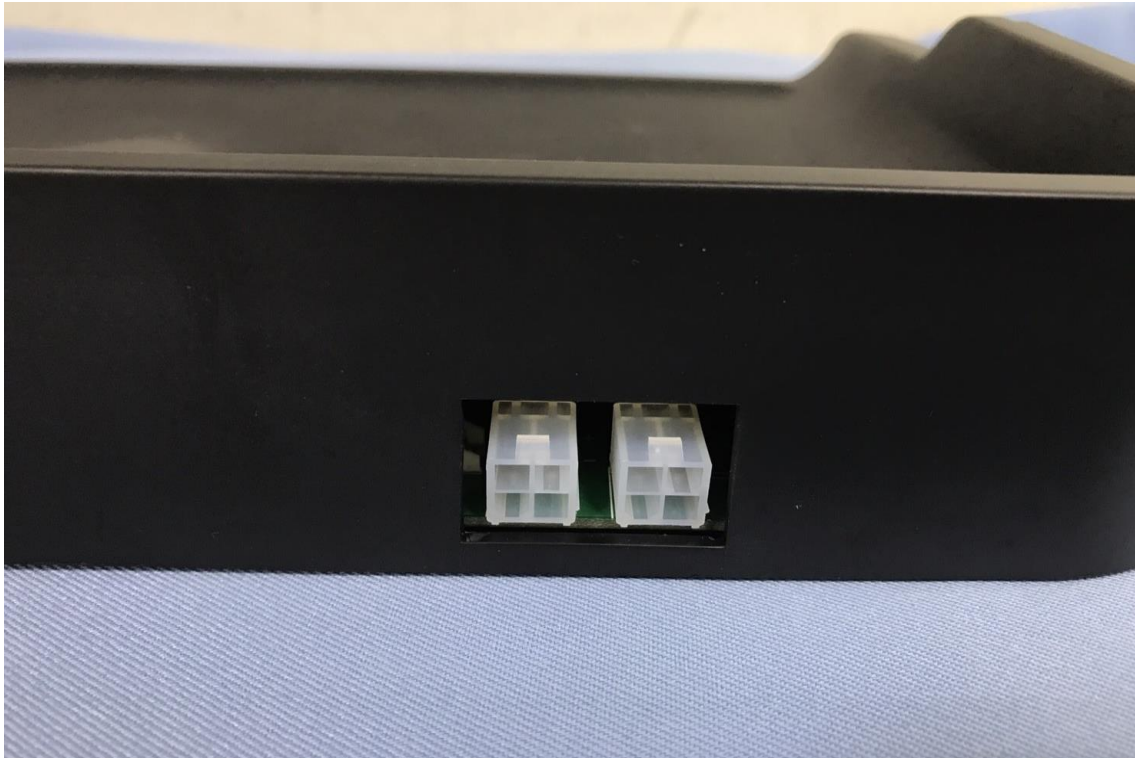

INTERNAL PHOTOGRAPHS OF EUT

Charging Bottom

Report No.: T180307D10

Antenna

Module

Report No.: T180307D10

Charging Sensor Plane

Power Source