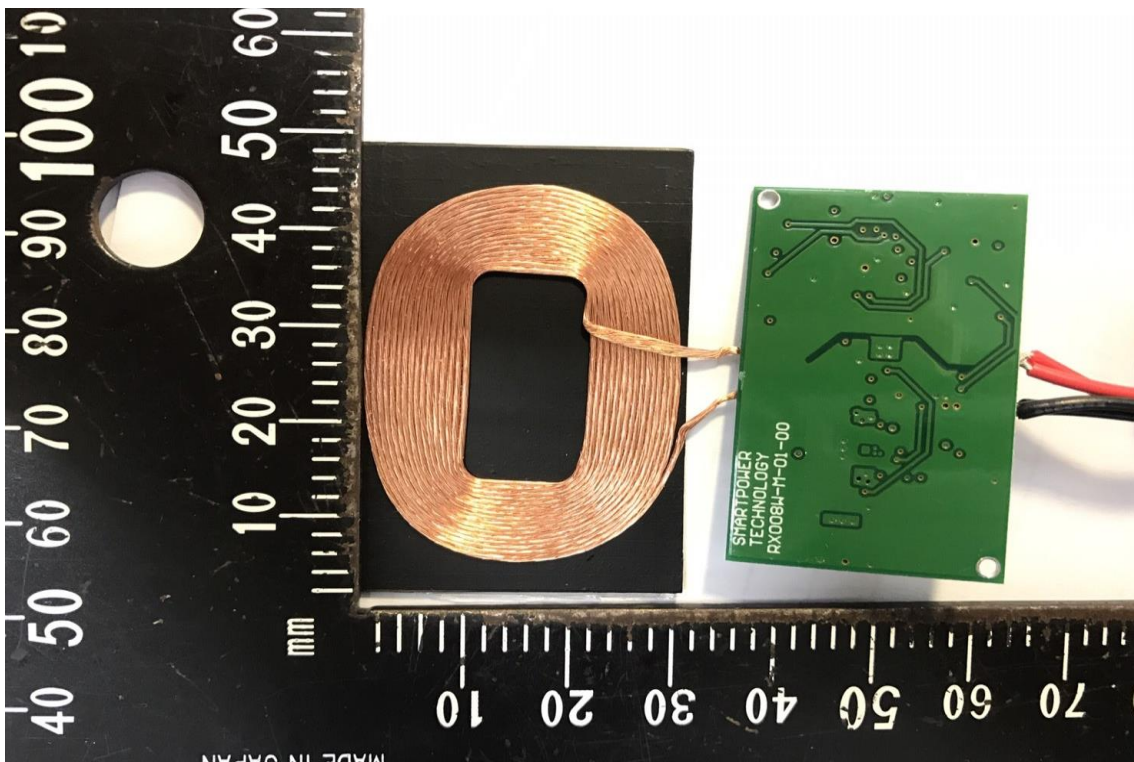

INTERNAL PHOTOGRAPHS OF EUT

Charging Bottom

Report No.: T180307D10

Antenna

Module

Report No.: T180307D10

Charging Sensor Plane

Power Source