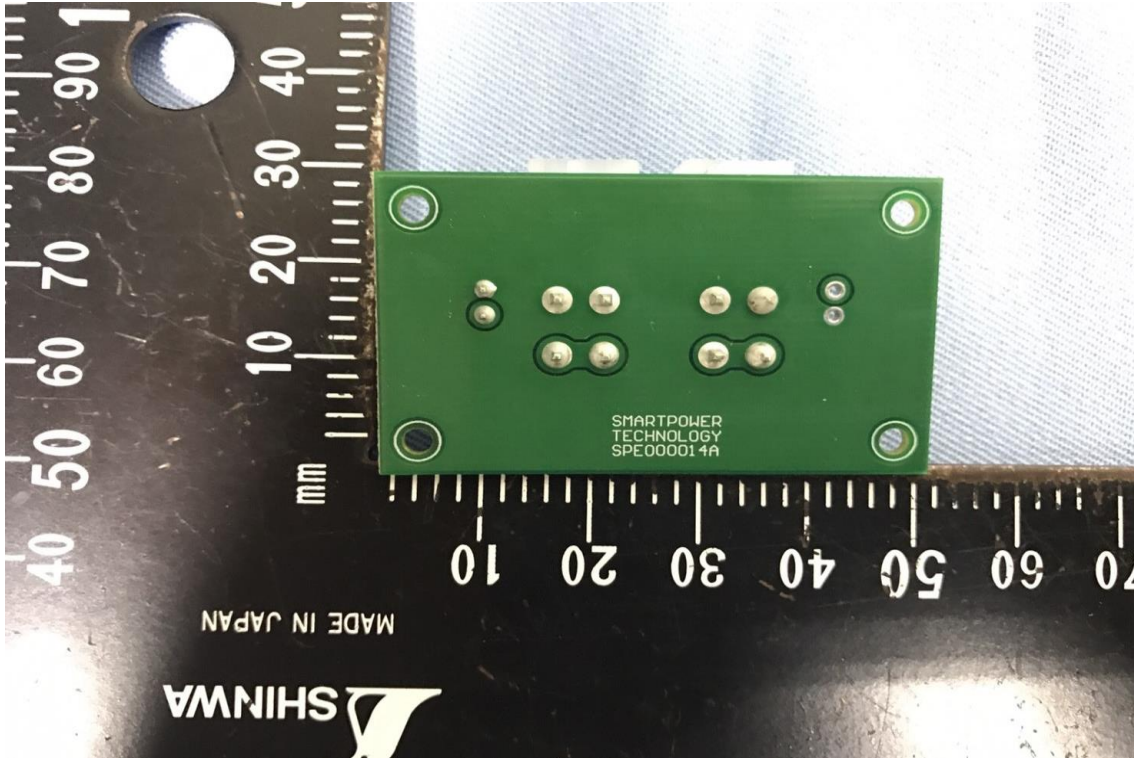

INTERNAL PHOTOGRAPHS OF EUT

Charging Bottom

Report No.: T180307D10

Antenna

Module

Report No.: T180307D10

Charging Sensor Plane

Power Source