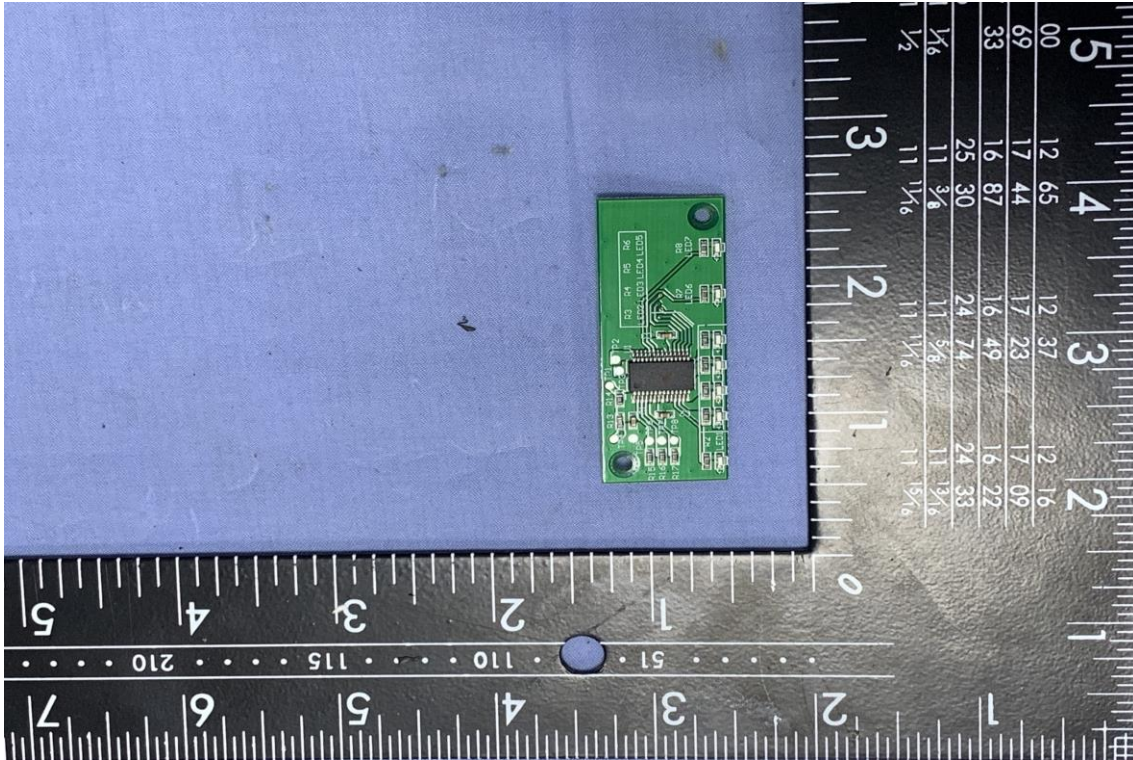

INTERNAL PHOTOGRAPHS OF EUT

Charging Bottom

Report No.: T180307D10

Antenna

Module

Report No.: T180307D10

Charging Sensor Plane

Power Source