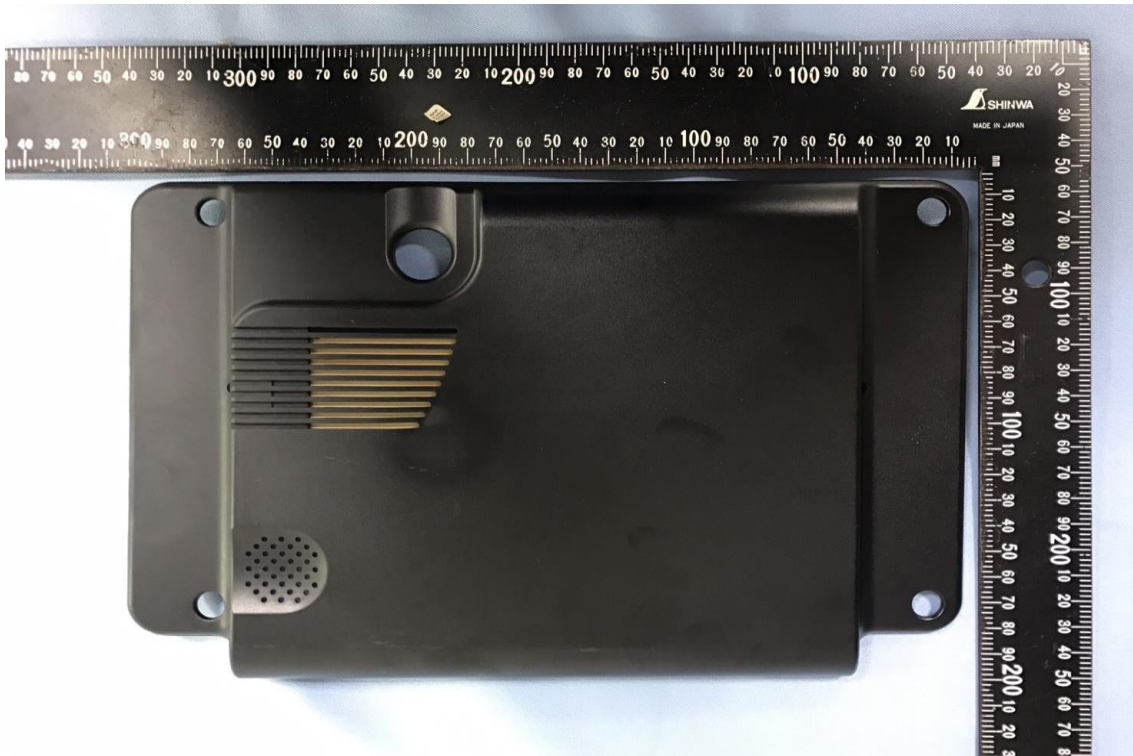

INTERNAL PHOTOGRAPHS OF EUT

Charging Bottom

Report No.: T180307D10

Antenna

Module

Report No.: T180307D10

Charging Sensor Plane

Power Source