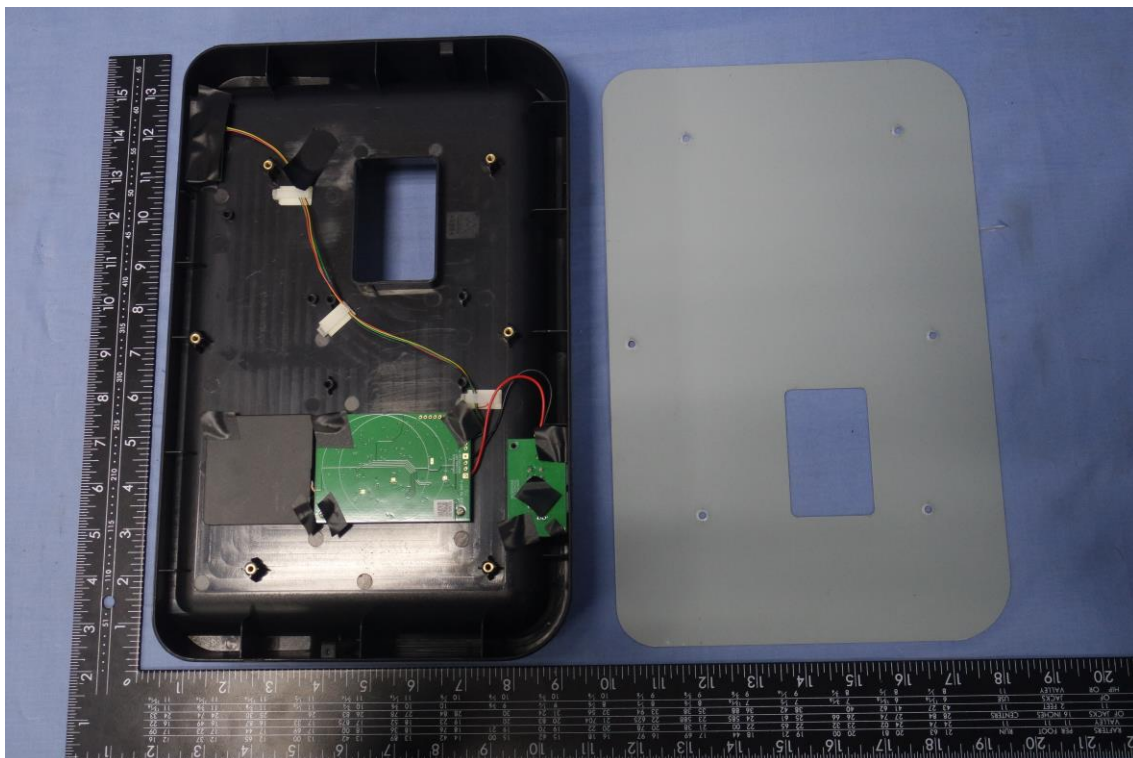

INTERNAL PHOTOGRAPHS OF EUT

Charging Bottom

Report No.: T180307D10

Antenna

Module

Report No.: T180307D10

Charging Sensor Plane

Power Source