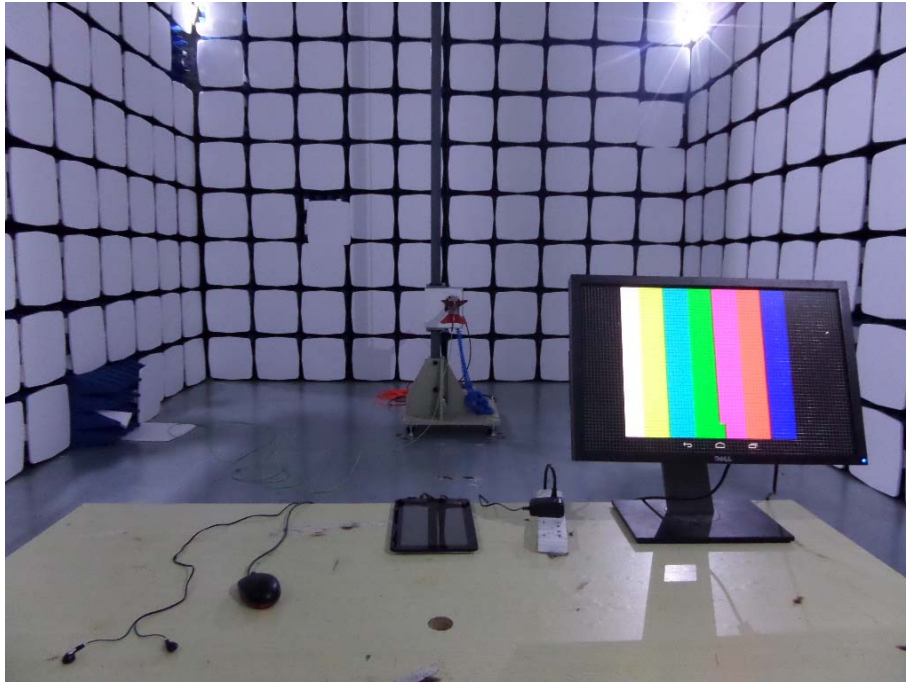

EXHIBIT 4 - TEST SETUP PHOTOGRAPHS

Conducted Emission Test Setup

Radiation Emission Test Setup(30MHz to 1GHz)

Charging & Playing Mode

Radiation Emission Test Setup(Above 1GHz)
Charging & Playing Mode

Radiation Emission Test Setup(30MHz to 1GHz)
Downloading Mode

Radiation Emission Test Setup(Above 1GHz)

Downloading Mode