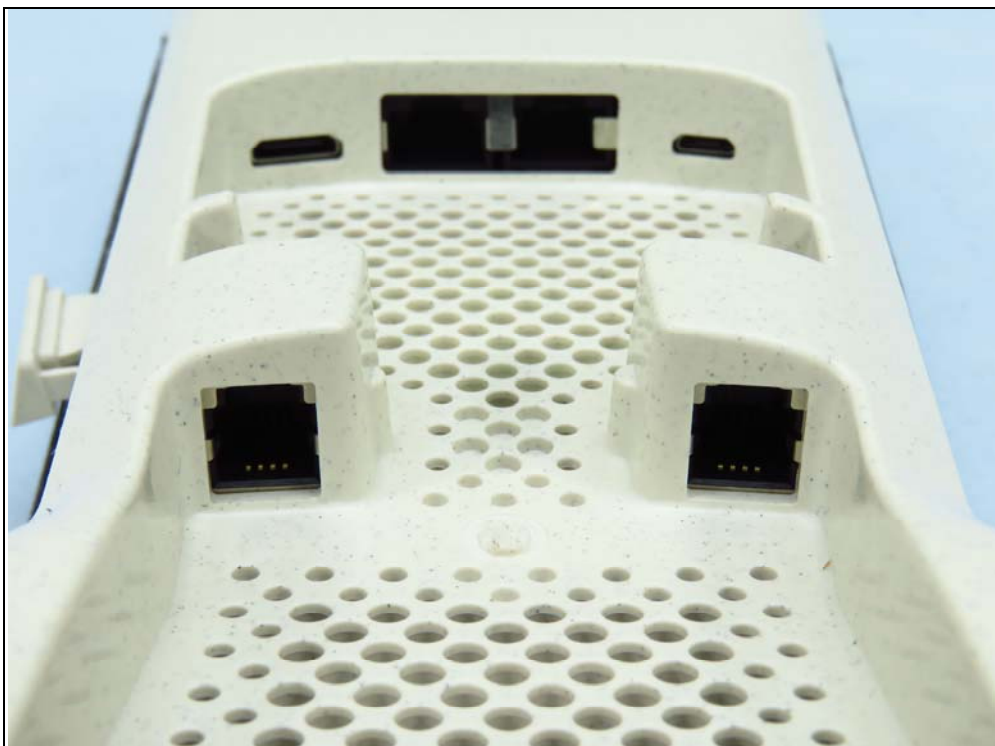

BUREAU
VERITAS

CONSTRUCTION PHOTOS OF EUT

Item	Brand	Model	Specification	Remark
Network Cable (RJ45)	NA	2457-17977-002	7.6m non-shielded without core	Accessory 25ft, 1 pc
POE Injector	Microsemi	PD-9001GC/AC	I/P: 100-240Vac, 50/60Hz, 1.0A O/P: 55Vdc, 0.6A	Optional 1 pc
Power Cord (For POE Injector)	NA	1456-47535-001	1.75m non-shielded without core	Optional 6ft, 1 pc
HDMI cable	NA	1488-05117-002	HDMI v1.4 0.75m shielded with 3 cores	Optional 1 pc
USB Cable (TypeA-Micro USB)	NA	2457-49007-001	1.22m shielded without core	Optional 4ft, 1 pc
RJ45 cable (LAN cable)	Polycom	2457-17977-007	2.05m shielded without core	Optional 7ft
Ex Mics	Poly	2202-86436-001	Cable: 2.1m non-shielded without core	Optional 7ft, 2 pcs

**BUREAU
VERITAS**

BUREAU
VERITAS

**BUREAU
VERITAS**

BUREAU
VERITAS

POE Injector (Optional)

BUREAU
VERITAS

Ex Mics (Optional)