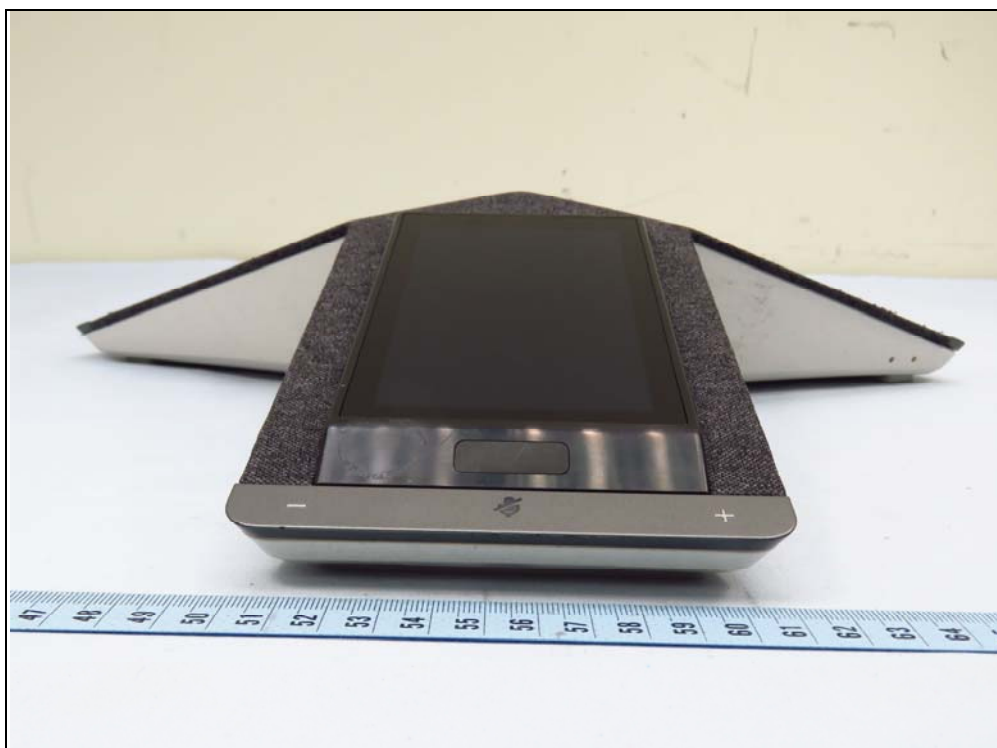

**BUREAU
VERITAS**