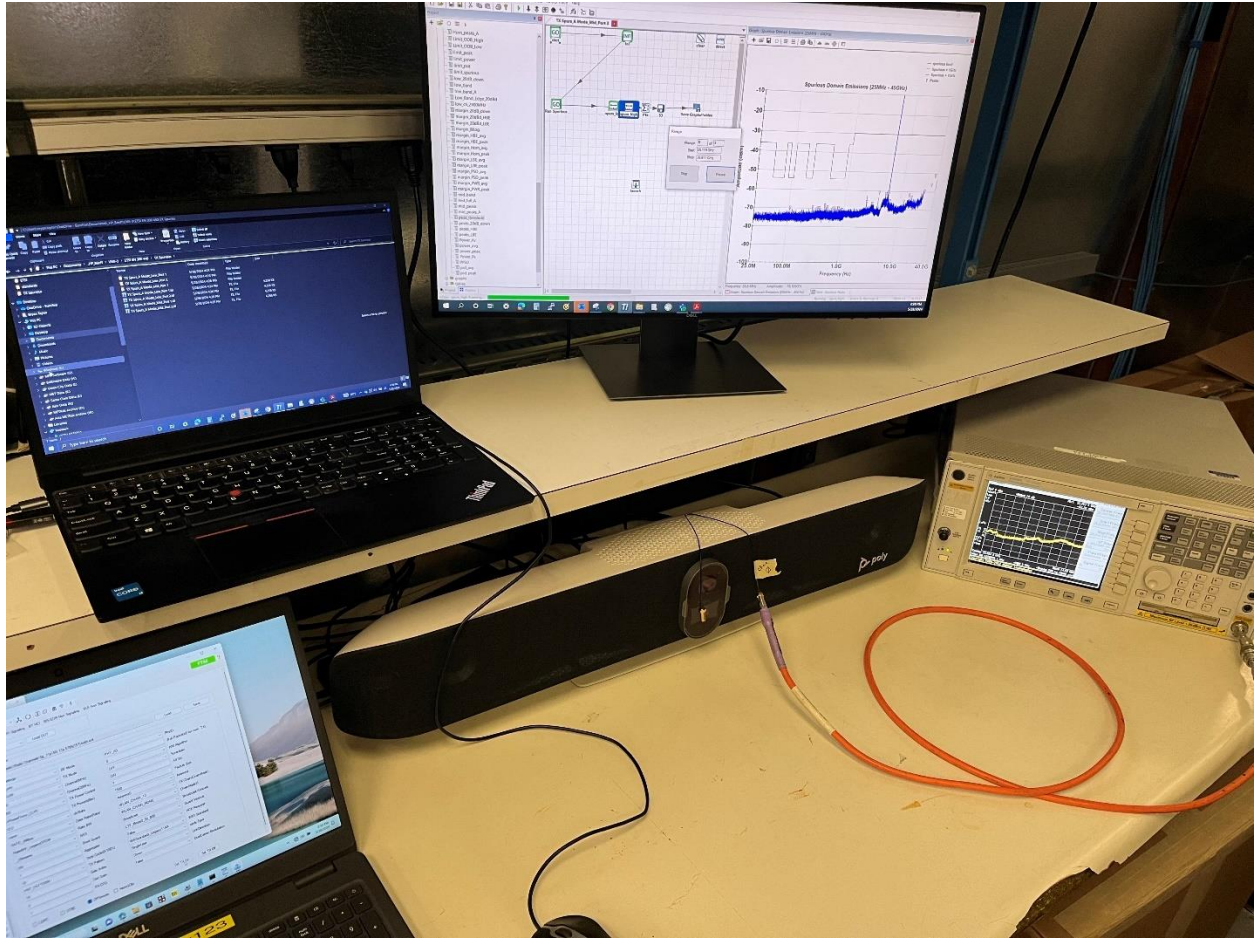

DFS Testing

Conducted Antenna Port Testing

Conducted Emissions Overall Setup

Conducted Emissions Close Up on LISN

Radiated Emissions Below 30MHz

Radiated Emissions 30MHz – 1GHz

Radiated Emissions Above 1GHz