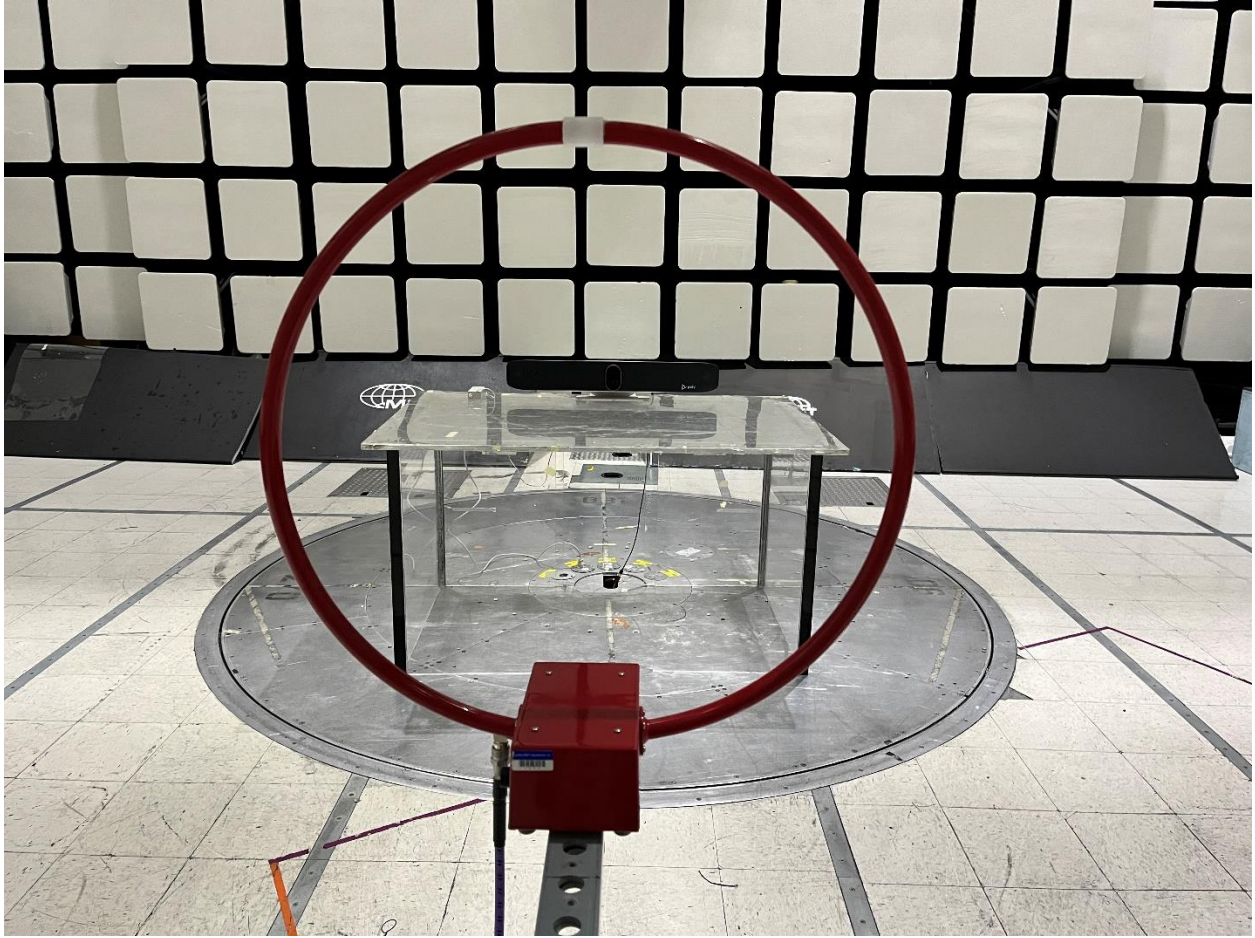

DFS Testing

Conducted Antenna Port Testing

Conducted Emissions Overall Setup

Conducted Emissions Close Up on LISN

Radiated Emissions Below 30MHz

Radiated Emissions 30MHz – 1GHz

Radiated Emissions Above 1GHz