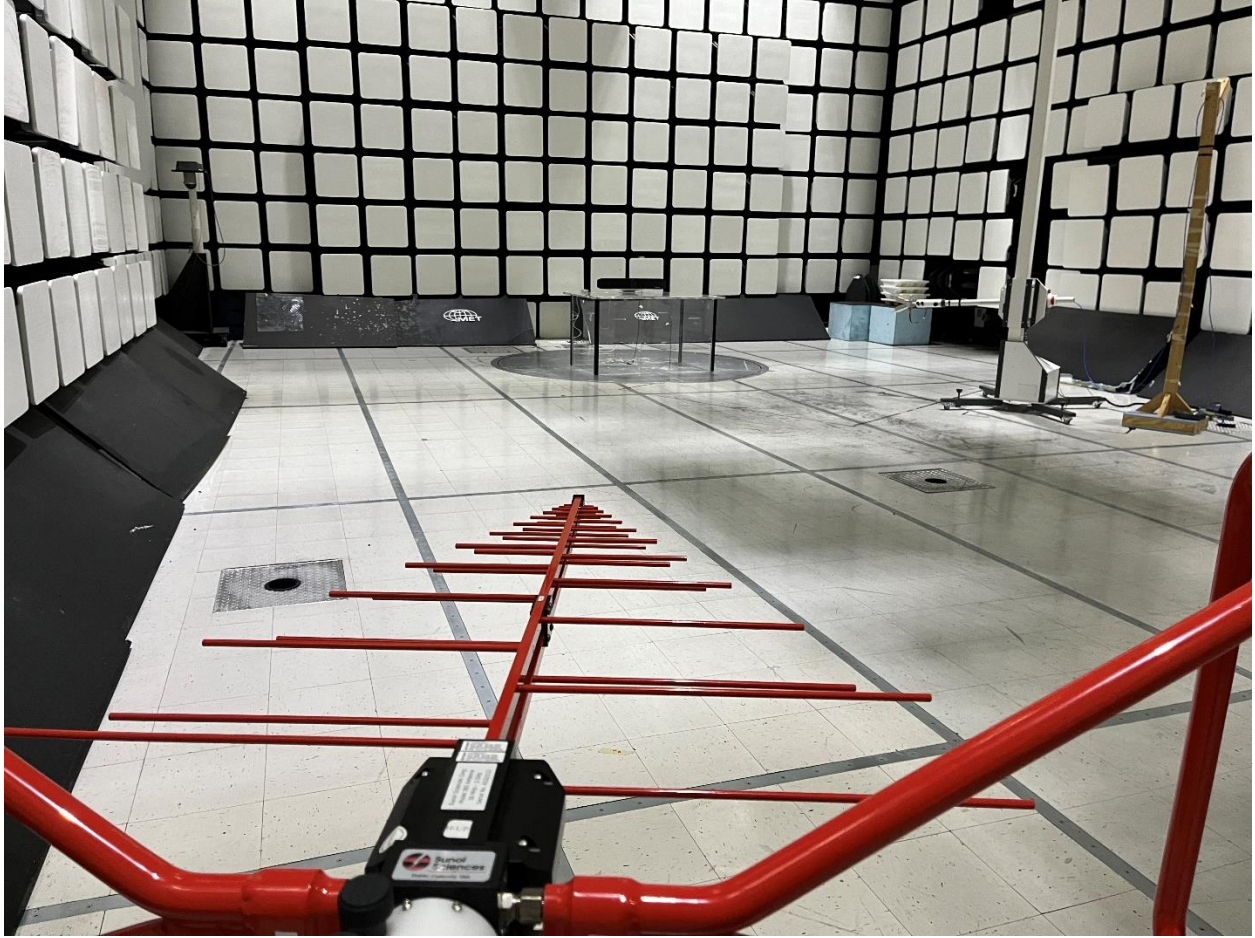

DFS Testing

Conducted Antenna Port Testing

Conducted Emissions Overall Setup

Conducted Emissions Close Up on LISN

Radiated Emissions Below 30MHz

Radiated Emissions 30MHz – 1GHz

Radiated Emissions Above 1GHz