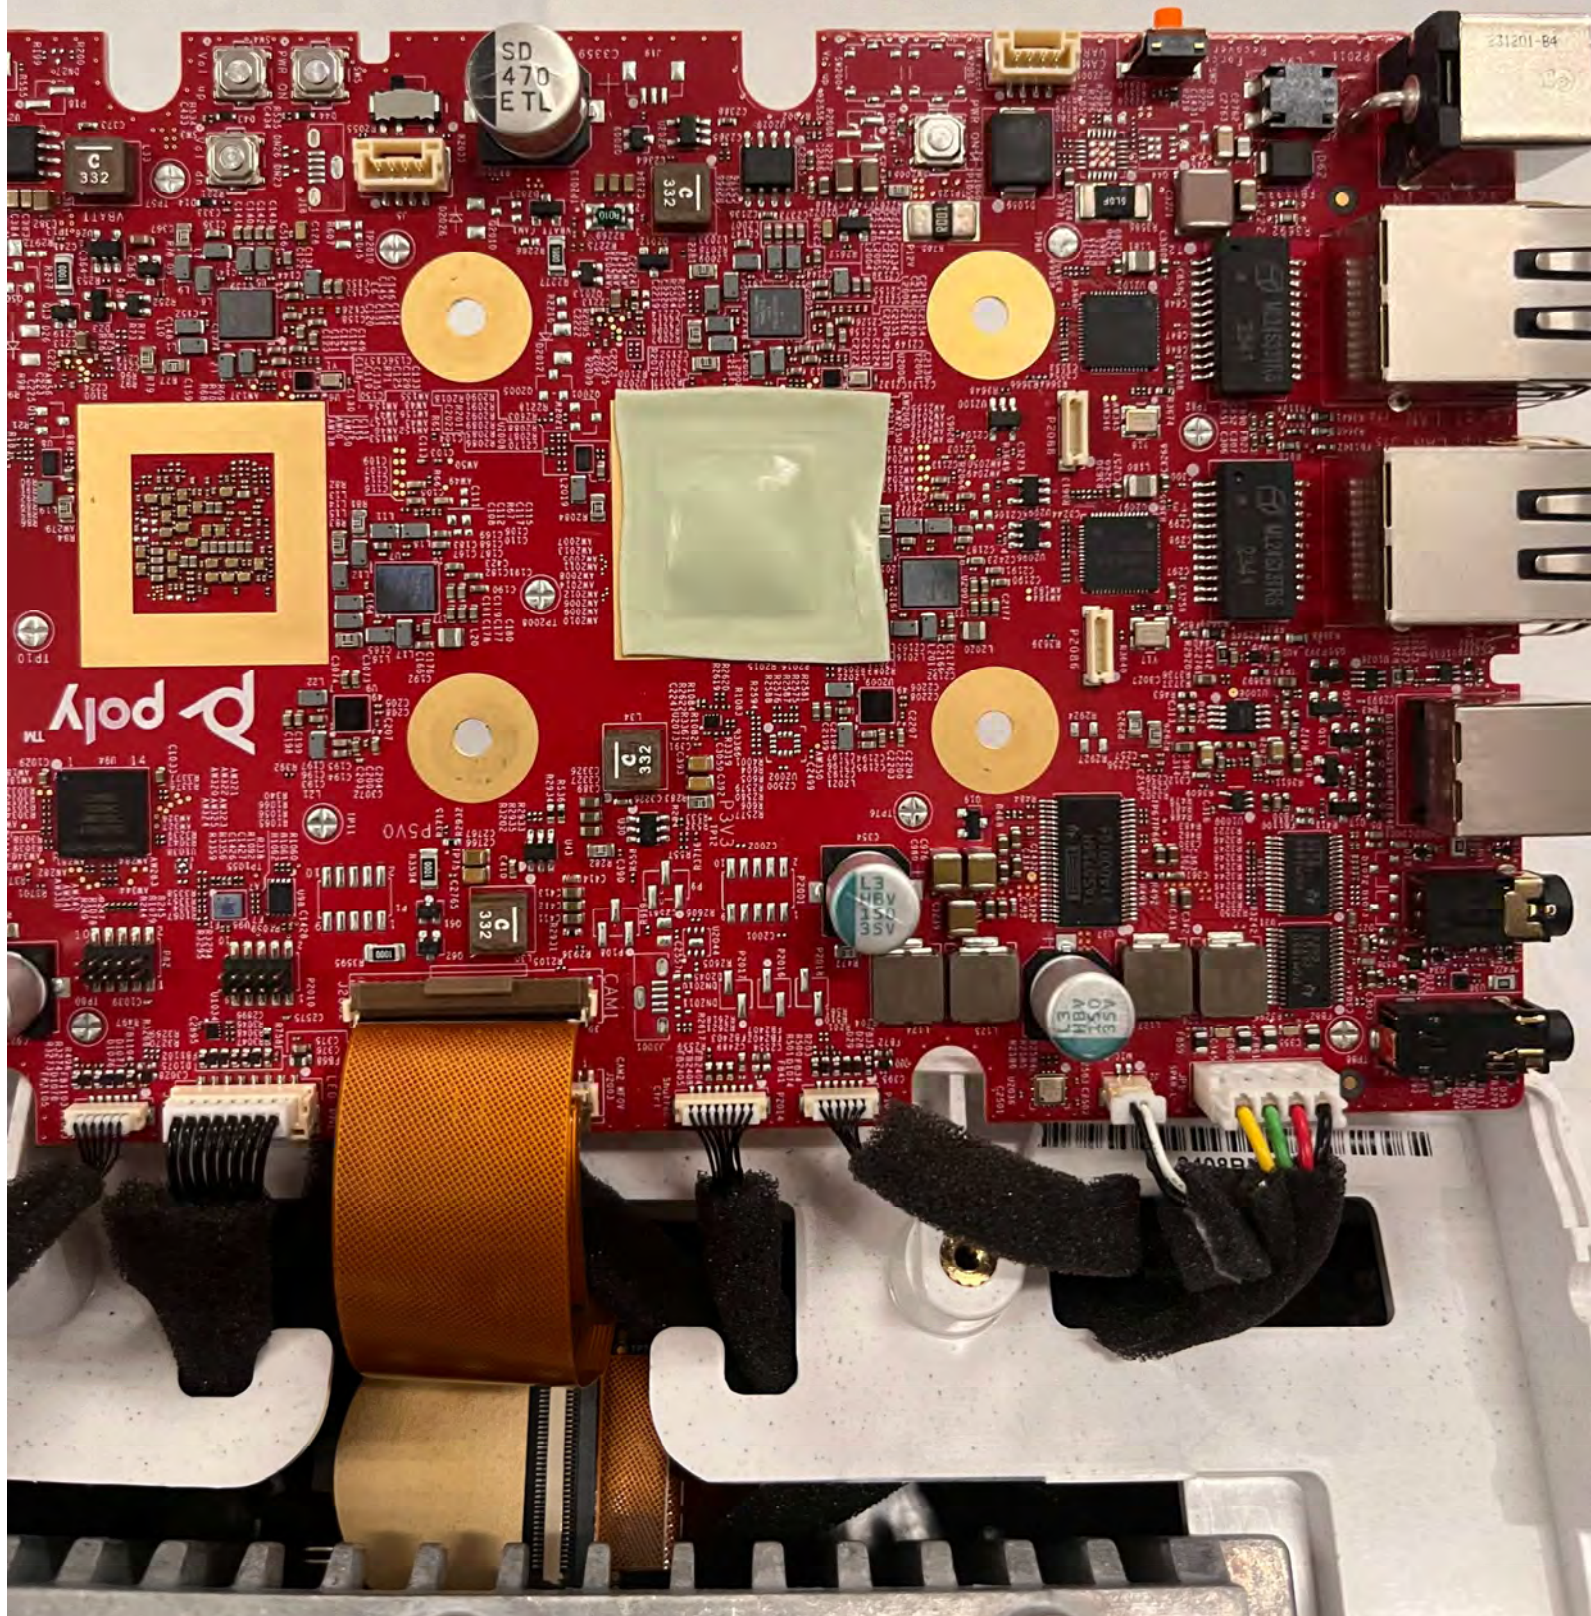

00E0DB5CC88
87813-003-25

Polytech™

4990

0666

1000µF ±20% 5.0V

1000µF ±20% 5.0V

HDMI

PSVO

poly™

SD
470
ETL

332

AS
100
HBM
ABT1

AS
100
HBM
ABT1

Barcode

for reference only
16 17 18 19 20 21 22 23 24 25 26 27 28 29 30 31 32 33 34 35 36 37 38 39
WESTCOTT®
STEEL

poly™

1P10

0112

CAN1

CAN0

CH1

CH2

for reference

SS STEEL