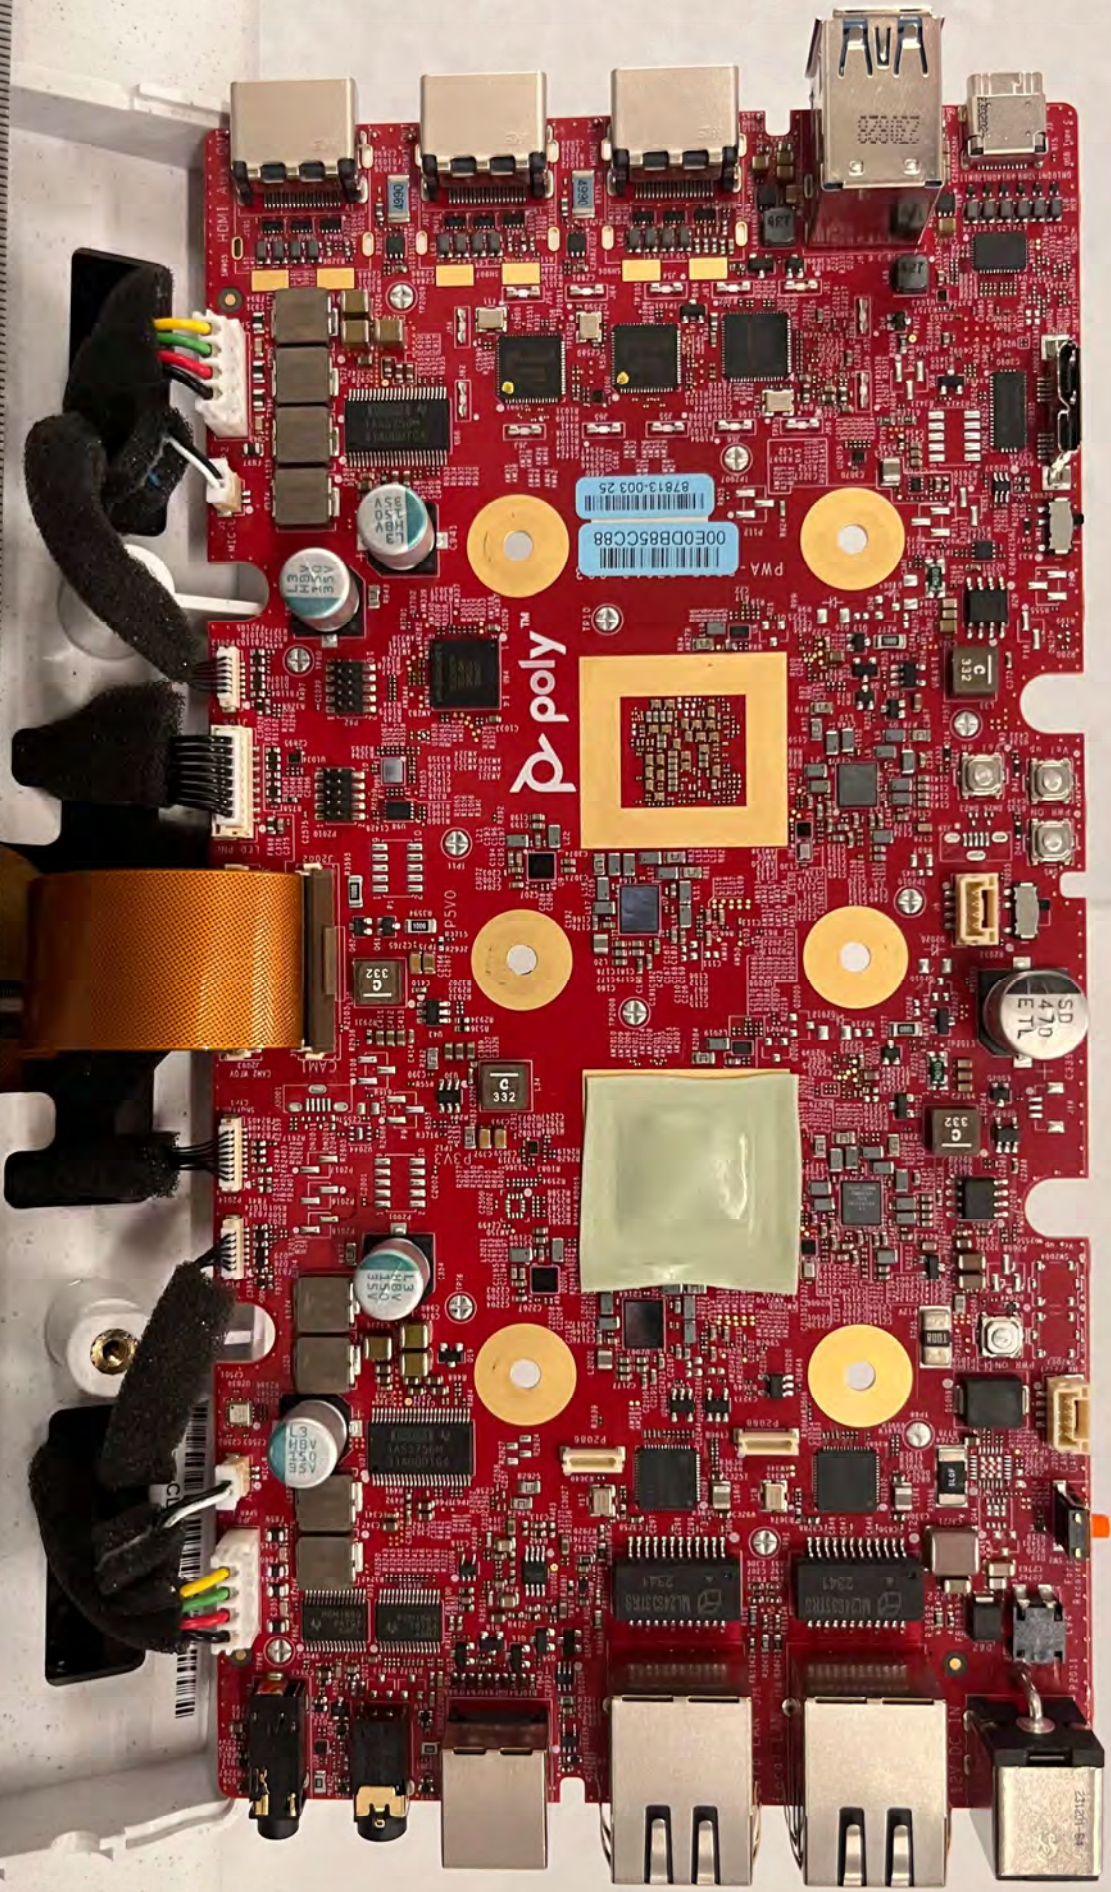

00E0DB5CC88
87813-003-25

Polytech™

4990

0666

1000µF ±20% 5.0V

1000µF ±20% 5.0V

HDMI

PSVO

poly™

SD
470
ETL

332

AS
100
HBM
ABT1

AS
100
HBM
ABT1

Barcode

for reference only
16 17 18 19 20 21 22 23 24 25 26 27 28 29 30 31 32 33 34 35 36 37 38 39
WESTCOTT®
STEEL

poly™

1P10

0112

CAN1

CAN0

CH1

CH2

for reference

SS STEEL