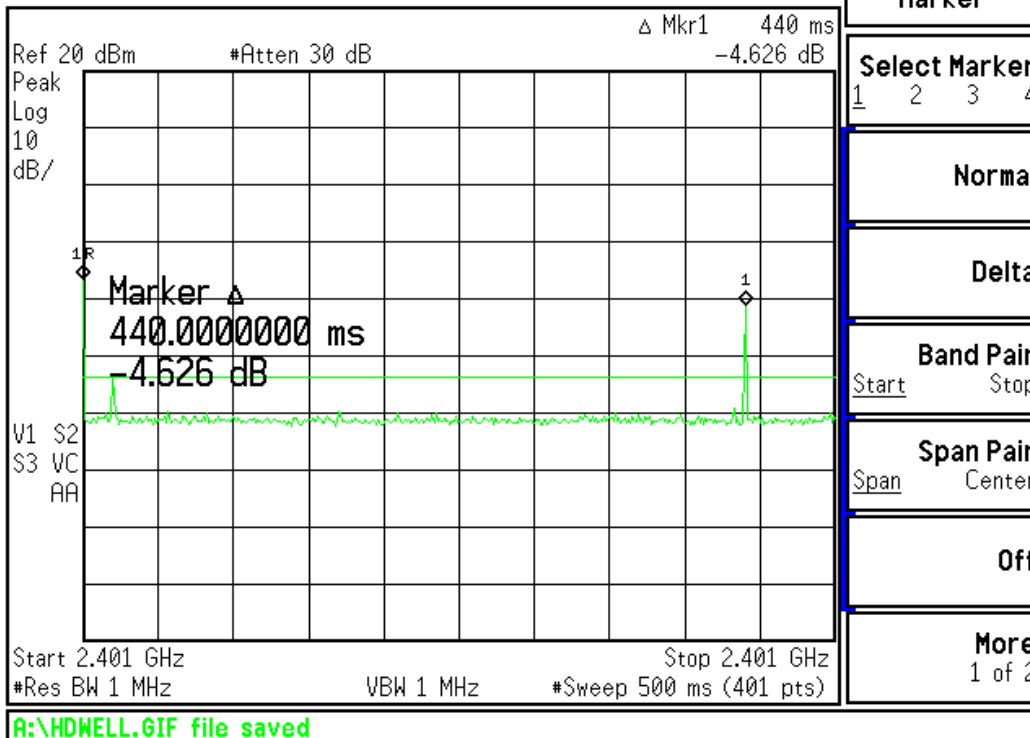

Agilent 18:46:25 Mar 25, 2004

Base station Dwell time

Agilent 19:05:29 Mar 25, 2004

Base Station Repetition Time

Agilent 16:49:53 Mar 25, 2004

Conference Phone Dwell Time

Agilent 16:54:49 Mar 25, 2004

Conference Phone Repetition Time