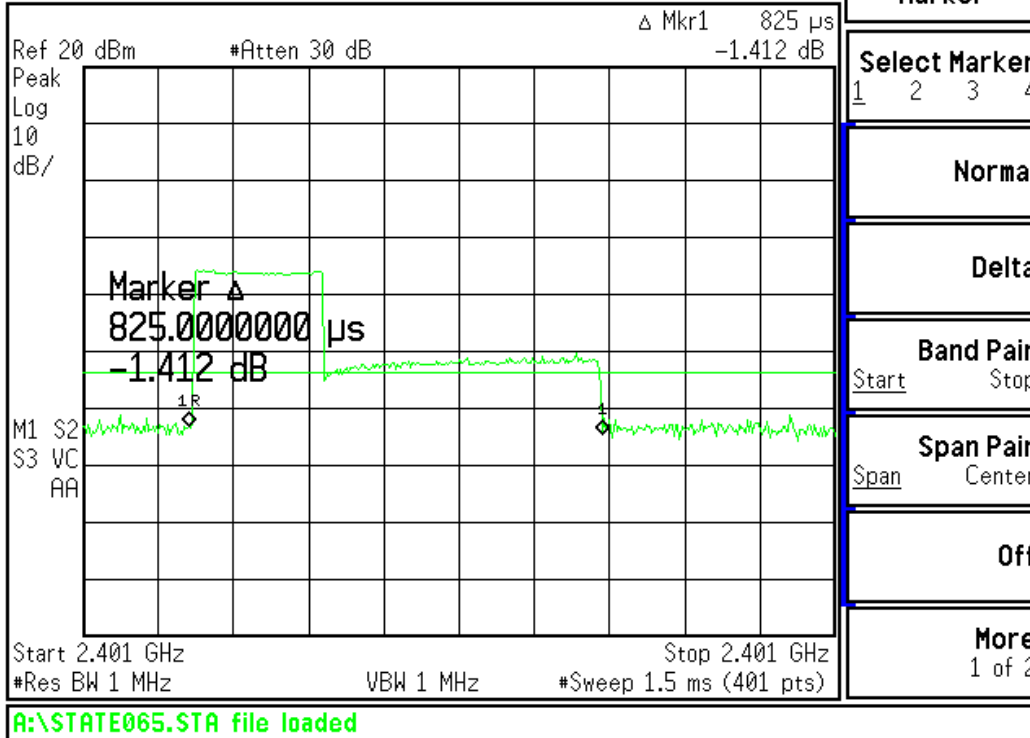

Agilent 18:46:25 Mar 25, 2004

Base station Dwell time

Agilent 19:05:29 Mar 25, 2004

Base Station Repetition Time

Agilent 16:49:53 Mar 25, 2004

Conference Phone Dwell Time

Agilent 16:54:49 Mar 25, 2004

Conference Phone Repetition Time