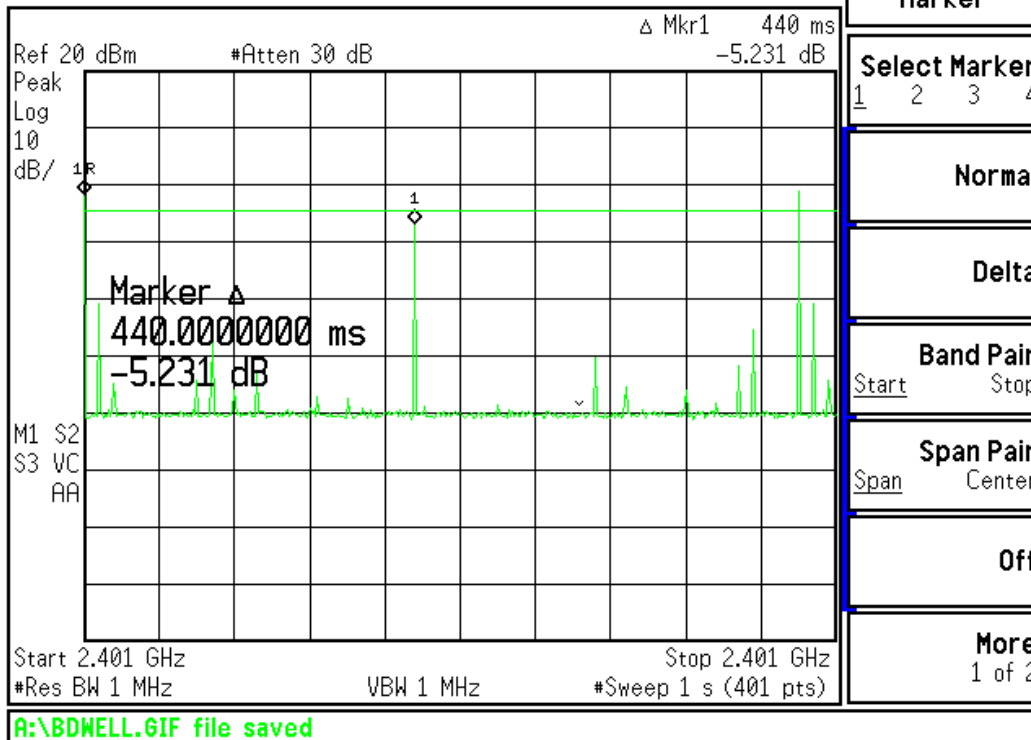

Agilent 18:46:25 Mar 25, 2004

Base station Dwell time

Agilent 19:05:29 Mar 25, 2004

Base Station Repetition Time

Agilent 16:49:53 Mar 25, 2004

Conference Phone Dwell Time

Agilent 16:54:49 Mar 25, 2004

Conference Phone Repetition Time