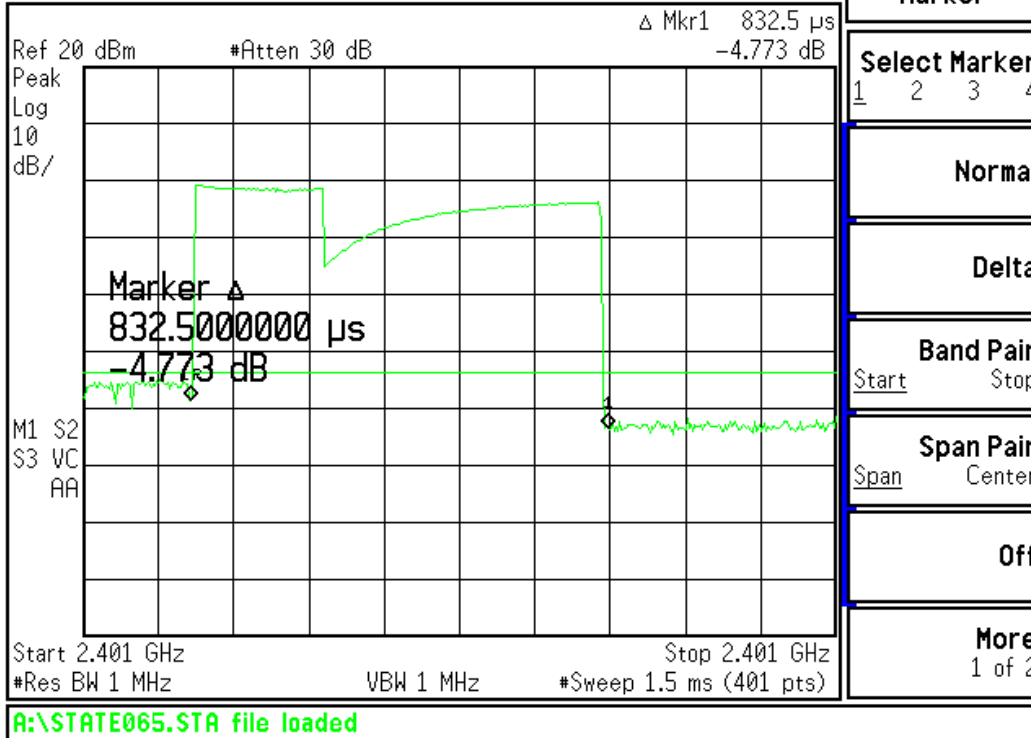

Agilent 18:46:25 Mar 25, 2004

Base station Dwell time

Agilent 19:05:29 Mar 25, 2004

Base Station Repetition Time

Agilent 16:49:53 Mar 25, 2004

Conference Phone Dwell Time

Agilent 16:54:49 Mar 25, 2004

Conference Phone Repetition Time