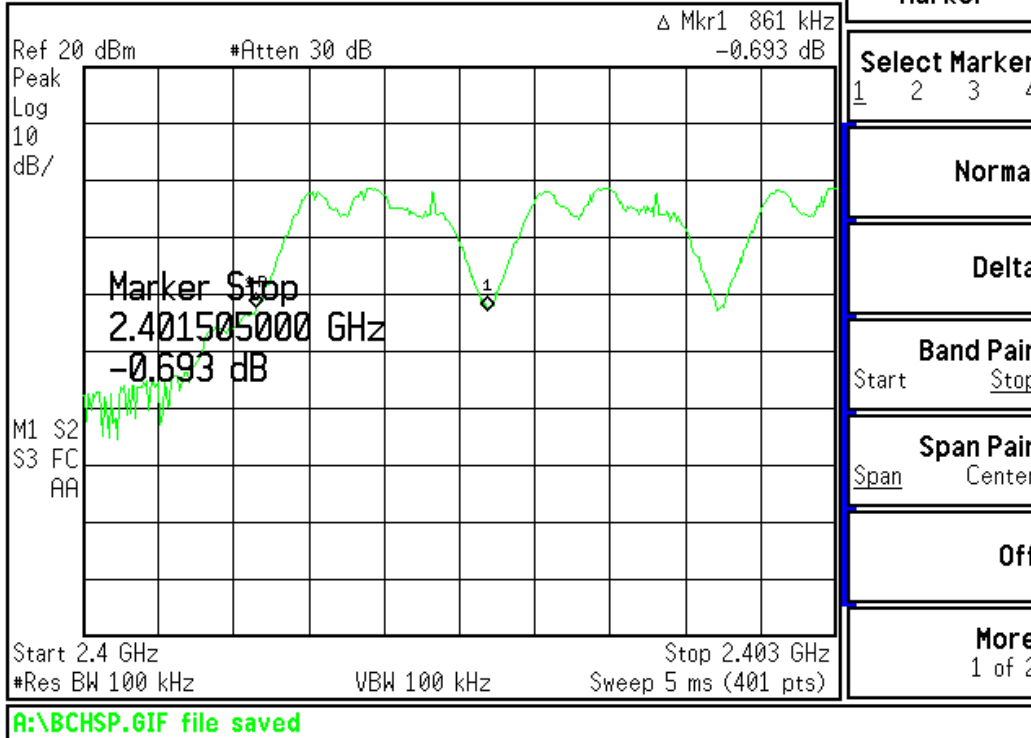

Agilent 18:38:40 Mar 25, 2004

Base Station 20 dB Bandwidth

Agilent 18:33:37 Mar 25, 2004

Base Station Channel Spacing

Agilent 17:34:33 Mar 25, 2004

Conference Phone 20 dB Bandwidth

Agilent 18:33:37 Mar 25, 2004