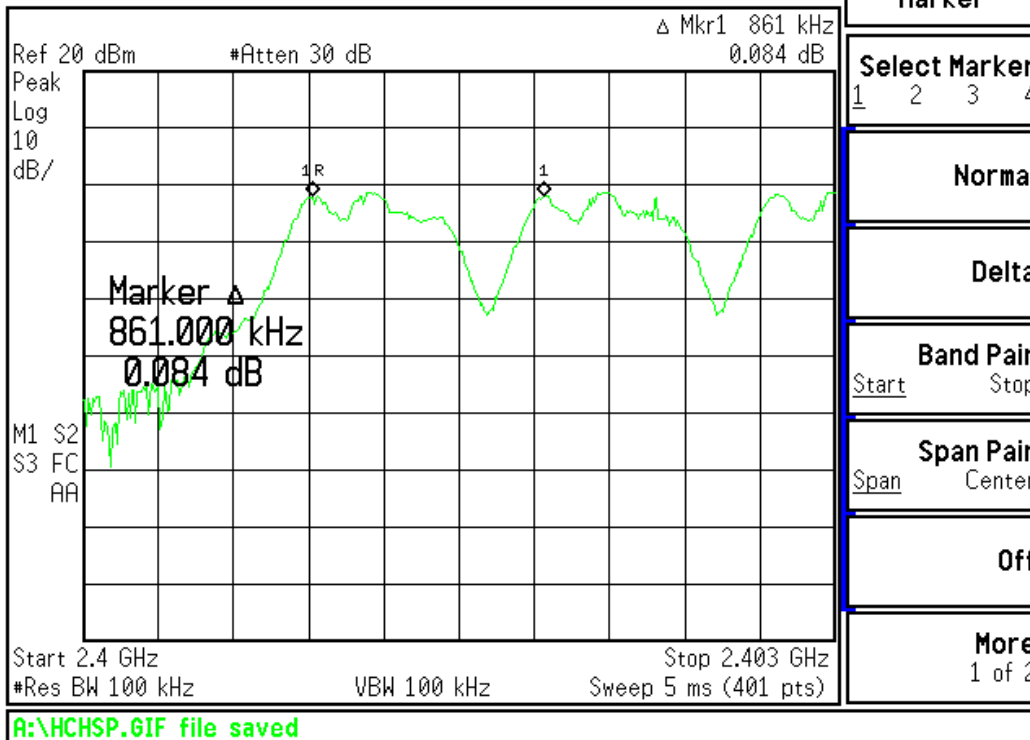

Agilent 18:38:40 Mar 25, 2004

Base Station 20 dB Bandwidth

Agilent 18:33:37 Mar 25, 2004

Base Station Channel Spacing

Agilent 17:34:33 Mar 25, 2004

Conference Phone 20 dB Bandwidth

Agilent 18:33:37 Mar 25, 2004

Conference Phone Channel Spacing