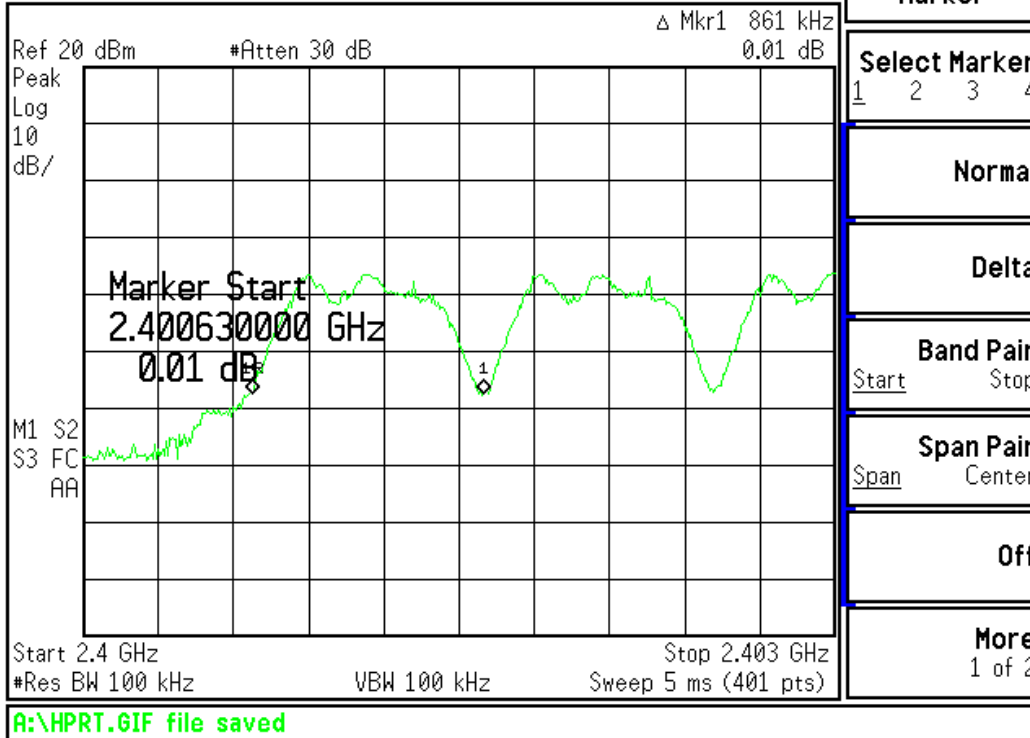

Agilent 18:38:40 Mar 25, 2004

Base Station 20 dB Bandwidth

Agilent 18:33:37 Mar 25, 2004

Base Station Channel Spacing

Agilent 17:34:33 Mar 25, 2004

Conference Phone 20 dB Bandwidth

Agilent 18:33:37 Mar 25, 2004