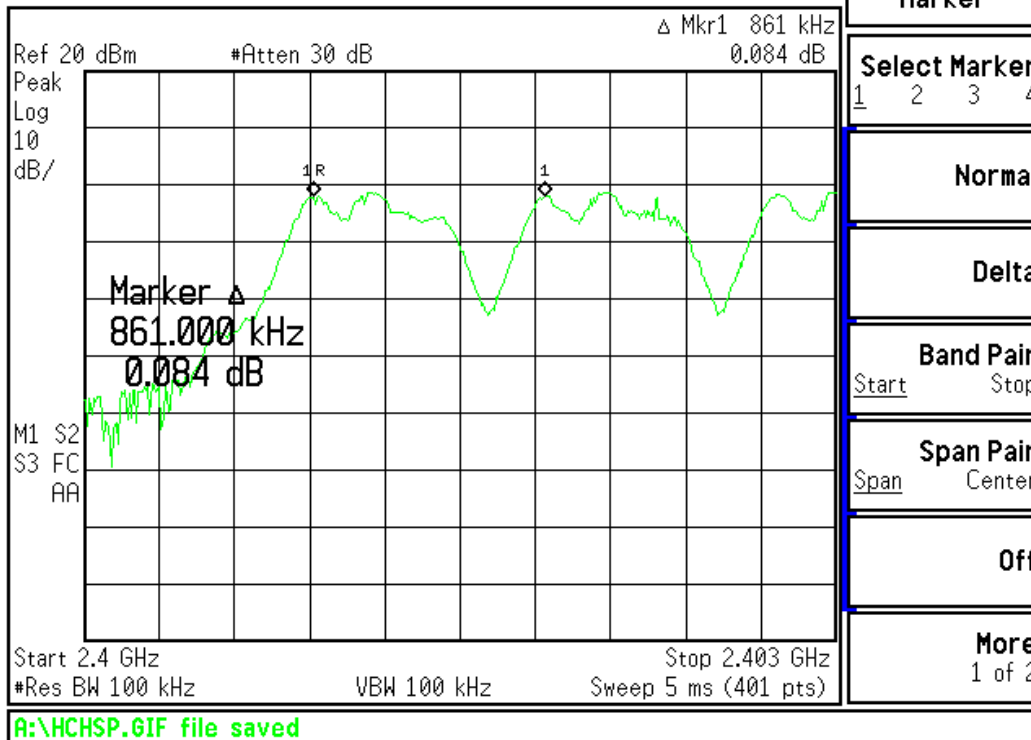

Agilent 18:38:40 Mar 25, 2004

Base Station 20 dB Bandwidth

Agilent 18:33:37 Mar 25, 2004

Base Station Channel Spacing

Agilent 17:34:33 Mar 25, 2004

Conference Phone 20 dB Bandwidth

Agilent 18:33:37 Mar 25, 2004

Conference Phone Channel Spacing