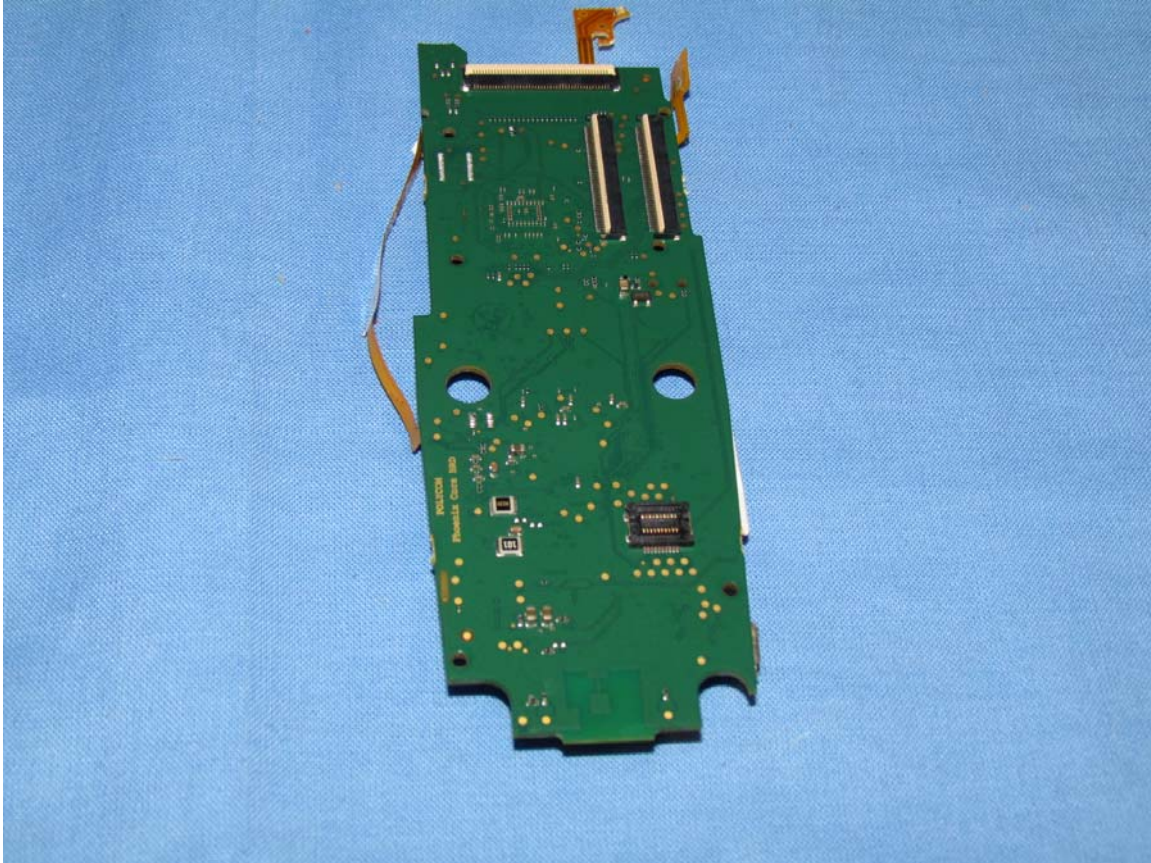

24 March 2011

Polycom
Spectralink 8440 Handset

Internal Photographs

Main Assy Back

Main Assy Back

Front installation view

Keyboard Assy Back

Keyboard Assy Front

Screen Front

Screen Back