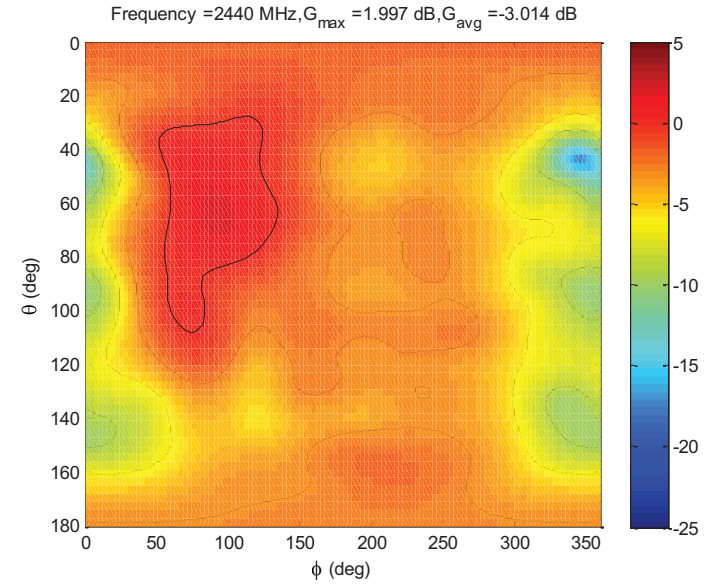

POLYCOM Radiation Patterns

FREESPACE Polycom Radiation Patterns-2440MHz

FREESPACE Polycom Radiation Patterns-5500MHz