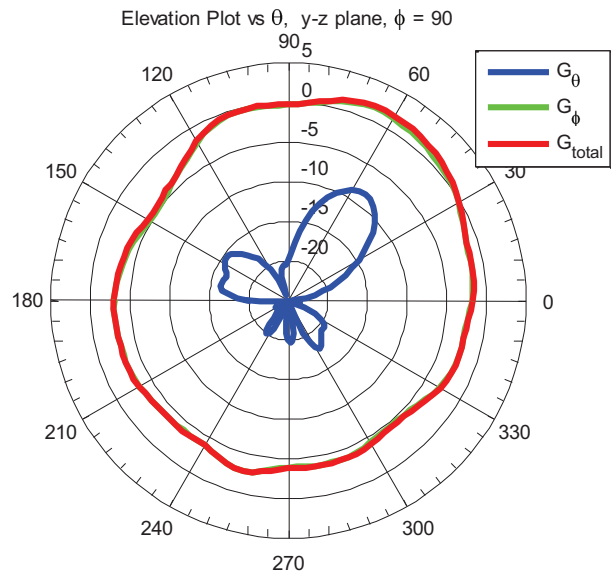

POLYCOM Radiation Patterns

FREESPACE Polycom Radiation Patterns-2440MHz

FREESPACE Polycom Radiation Patterns-5500MHz