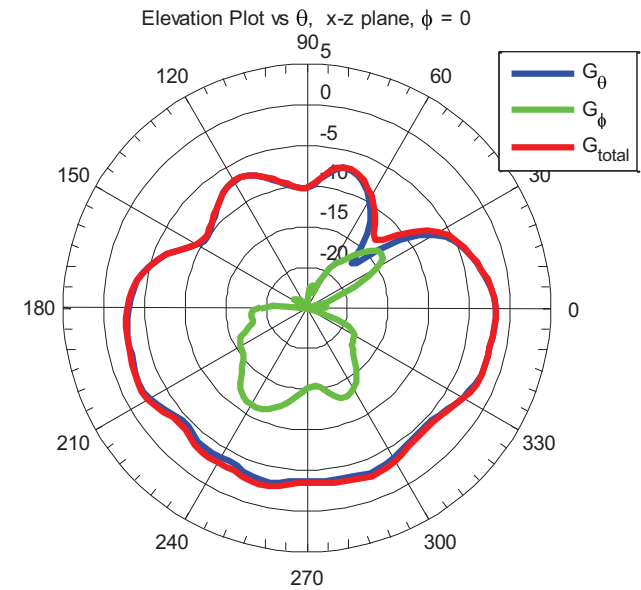

POLYCOM Radiation Patterns

FREESPACE Polycom Radiation Patterns-2440MHz

FREESPACE Polycom Radiation Patterns-5500MHz