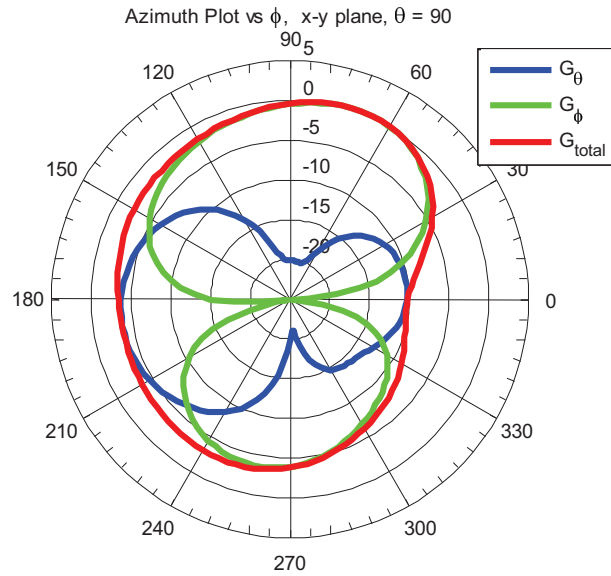

POLYCOM Radiation Patterns

FREESPACE Polycom Radiation Patterns-2440MHz

FREESPACE Polycom Radiation Patterns-5500MHz