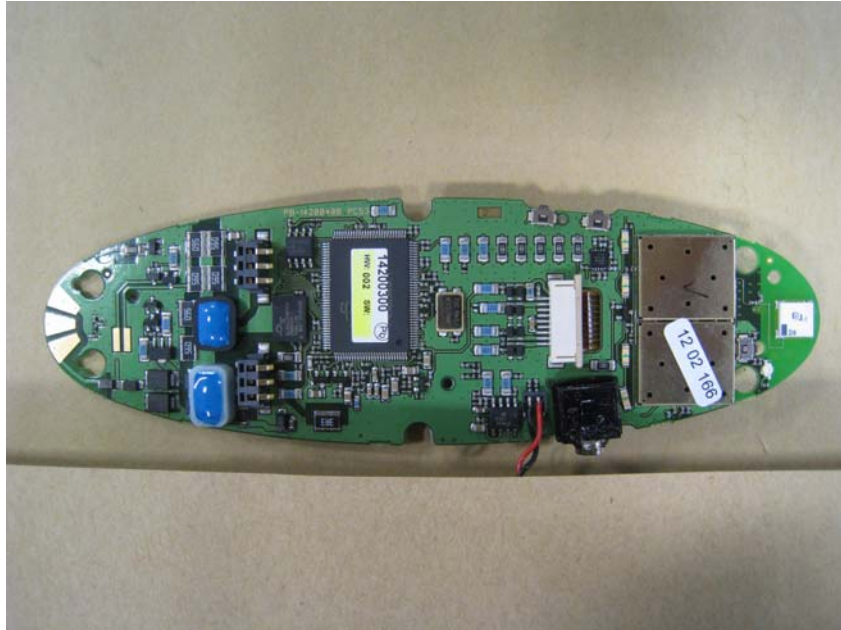

**Internal Photos**

page 1

Model No.: K002  
FCC ID: M72-PKK002  
IC: 1849C-PKK002

G0M-1112-1619

Eurofins Product Service GmbH  
Storkower Str. 38C, D-15526 Reichenwalde, Germany

**Internal Photos**

page 2

Model No.: K002  
FCC ID: M72-PKK002  
IC: 1849C-PKK002