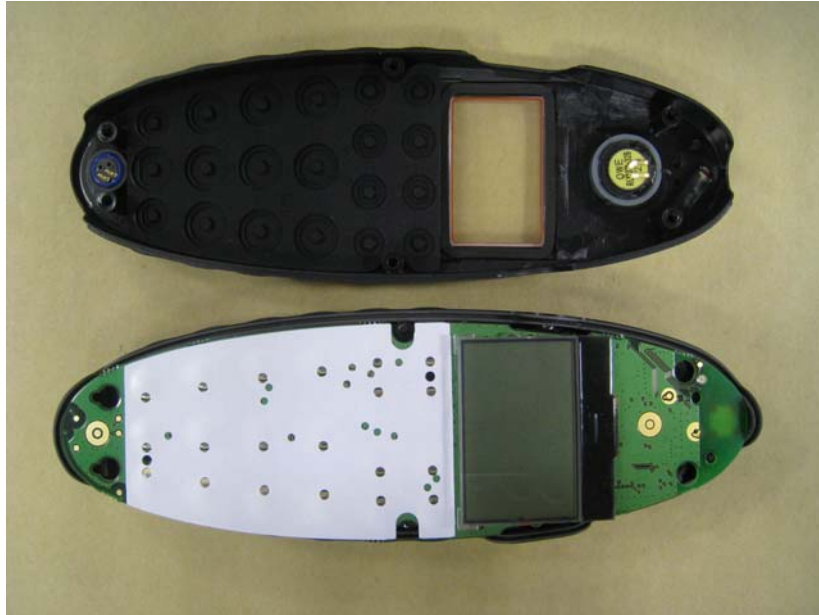

**Internal Photos**

page 1

Model No.: K002  
FCC ID: M72-PKK002  
IC: 1849C-PKK002

G0M-1112-1619

Eurofins Product Service GmbH  
Storkower Str. 38C, D-15526 Reichenwalde, Germany

**Internal Photos**

page 2

Model No.: K002  
FCC ID: M72-PKK002  
IC: 1849C-PKK002