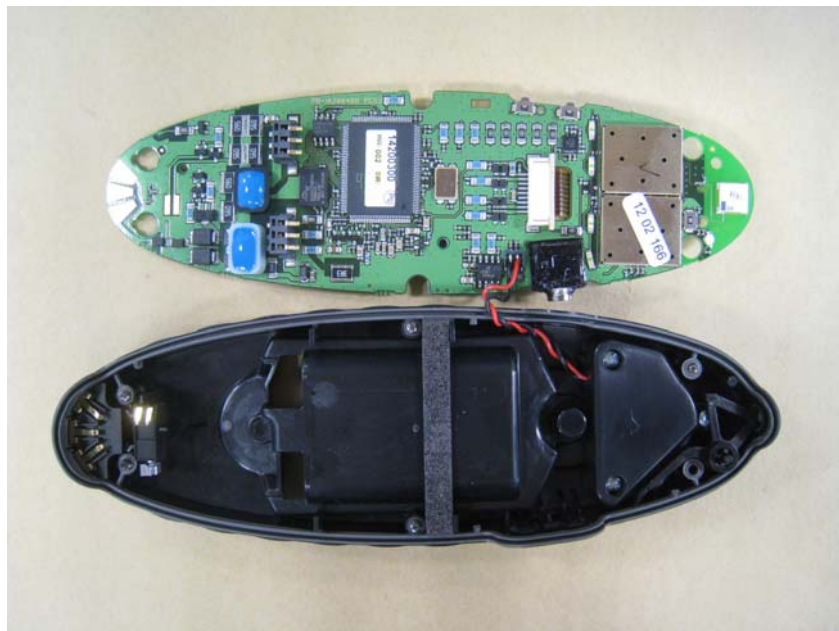

**Internal Photos**

page 1

Model No.: K002  
FCC ID: M72-PKK002  
IC: 1849C-PKK002

G0M-1112-1619

Eurofins Product Service GmbH  
Storkower Str. 38C, D-15526 Reichenwalde, Germany

**Internal Photos**

page 2

Model No.: K002  
FCC ID: M72-PKK002  
IC: 1849C-PKK002