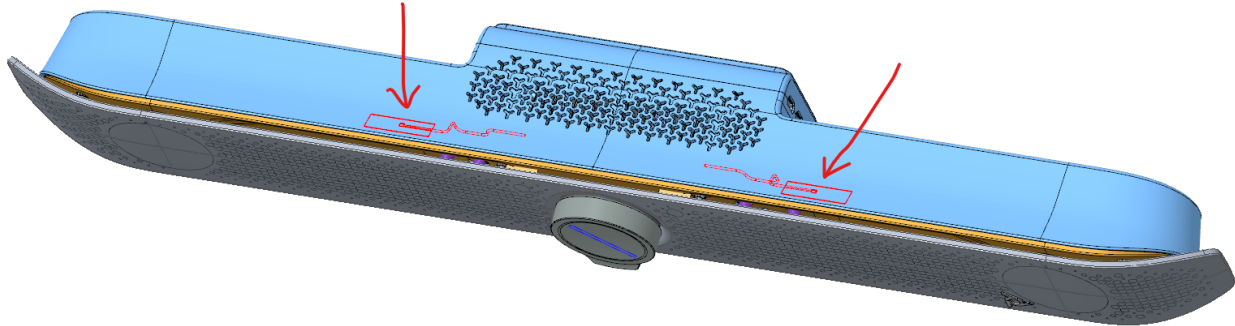

Poly Studio X52 (model: P033)

The location of the Wi-Fi antenna in the Poly Studio X52 system is shown below.

System top/front iso view:

System top/rear iso view: