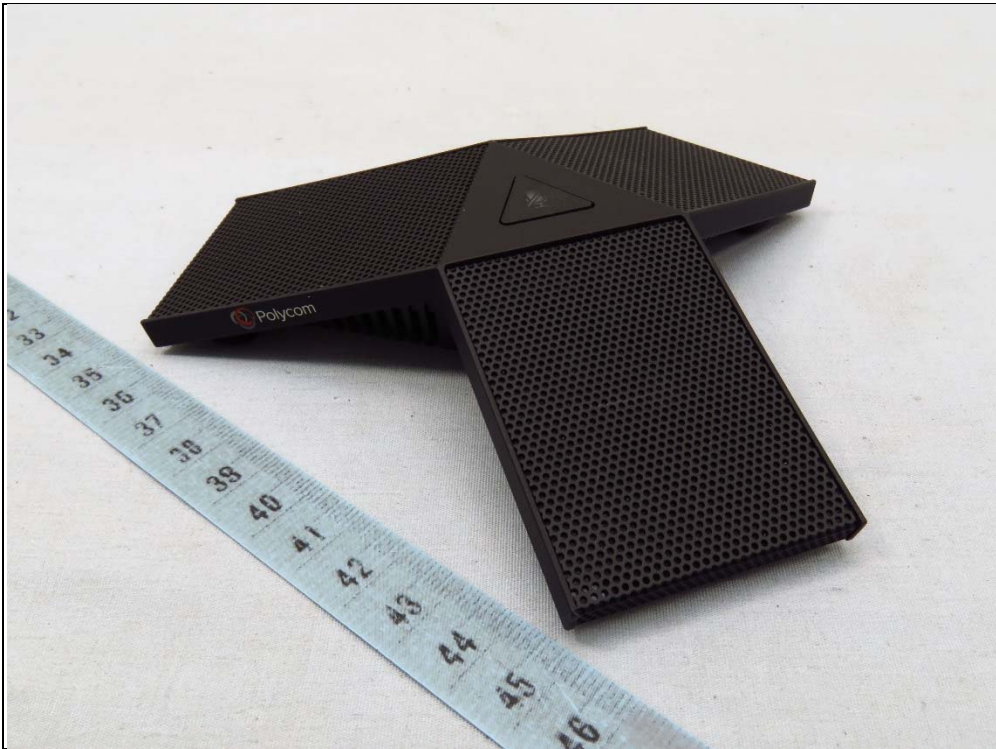

CONSTRUCTION PHOTOS OF EUT

Microphone

Remote Controller

Adapter