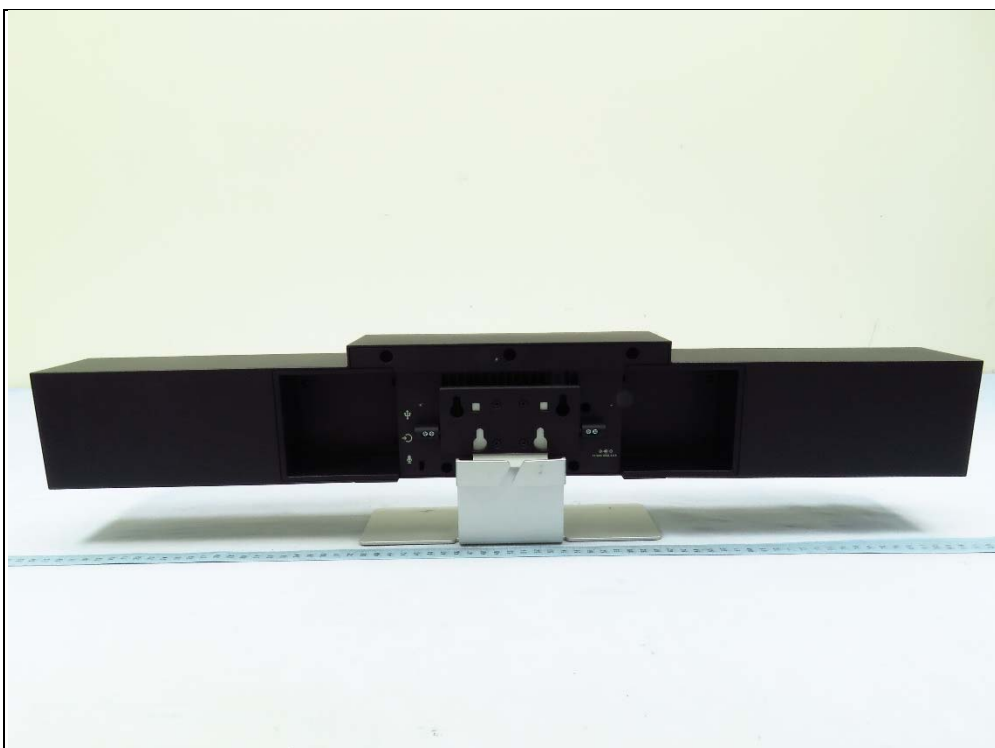

CONSTRUCTION PHOTOS OF EUT

Microphone

Remote Controller

Adapter