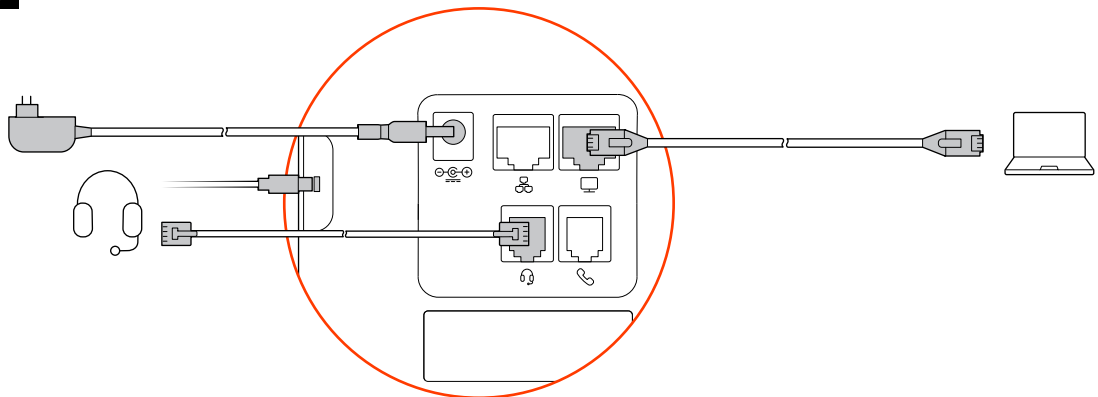

Poly Edge E500 Series

Stand

Handset Cord

Network Cable

AC Power Adapter (Optional)

REQUIRED CABLING

OPTIONAL CABLING

CABLE ROUTING