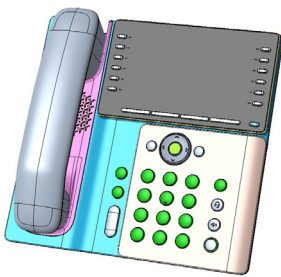

QUICK START

POLY EDGE E500 SERIES

E500, E550 DESK STAND

www.poly.com/setup/edge-e

MANAGEMENT SOFTWARE

POLY LENS

lens.poly.com

CONTENTS

Poly Edge E500 Series

Stand

Handset Cord

Network Cable

AC Power Adapter (Optional)

REQUIRED CABLING

OPTIONAL CABLING

CABLE ROUTING