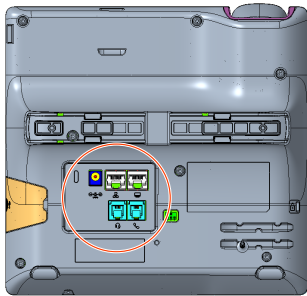

Poly Edge E500 Series

Stand

Handset Cord

Network Cable

AC Power Adapter (Optional)

REQUIRED CABLING

OPTIONAL CABLING

CABLE ROUTING