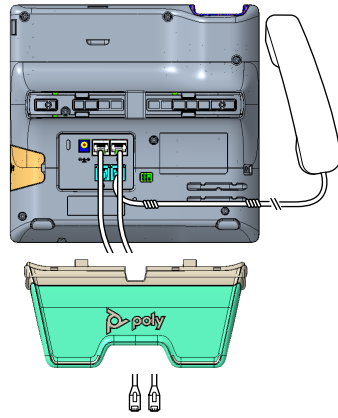

Poly Edge E500 Series

Stand

Handset Cord

Network Cable

AC Power Adapter (Optional)

REQUIRED CABLING

OPTIONAL CABLING

CABLE ROUTING