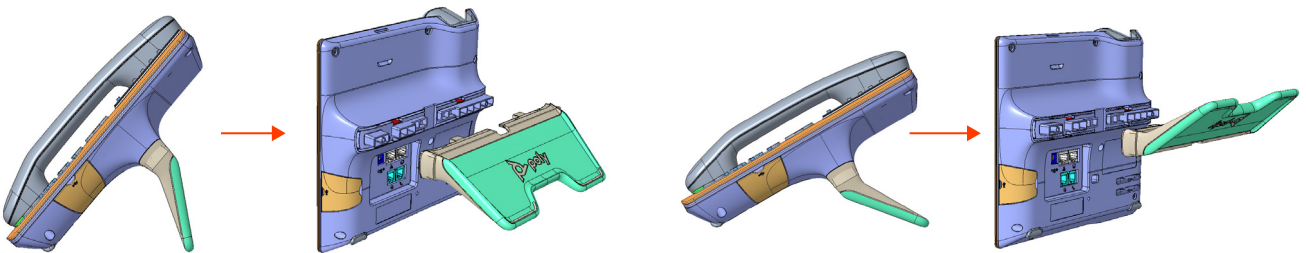

DESK

www.poly.com/setup/edge-e

© 2022 Poly. All trademarks are the property of their respective owners.

Recyclable where facilities exist

3725-47483-001A 03.22