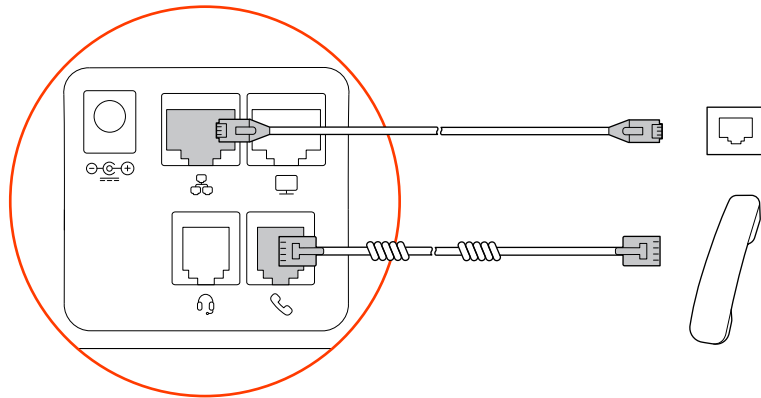

Poly Edge E500 Series

Stand

Handset Cord

Network Cable

AC Power Adapter (Optional)

REQUIRED CABLING

OPTIONAL CABLING

CABLE ROUTING