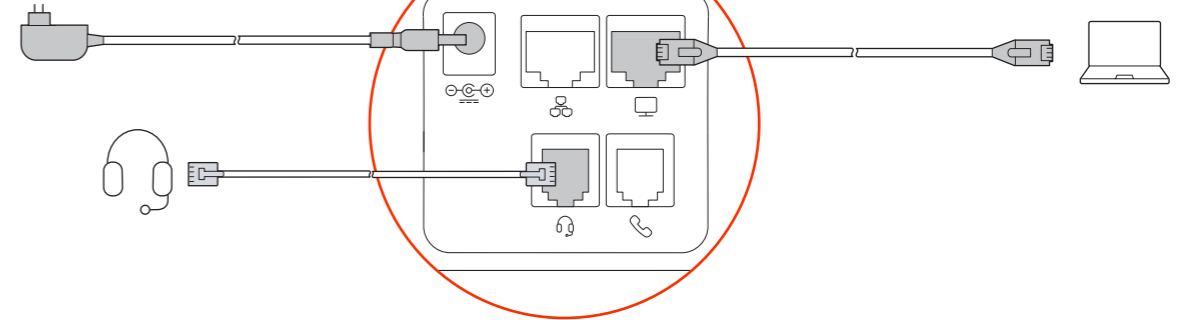

OPTIONAL CABLING

If POE is unavailable