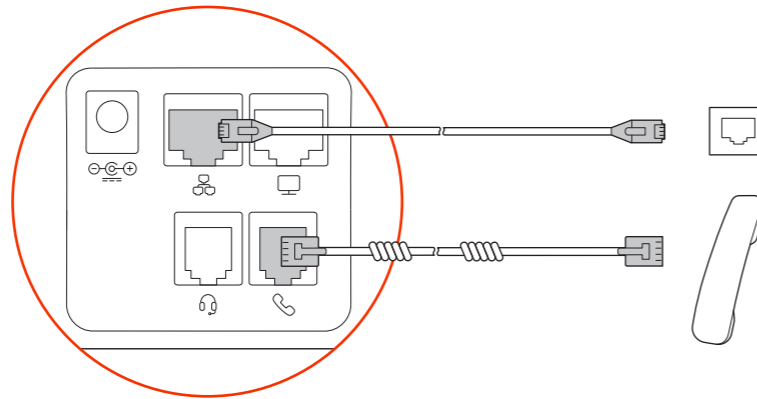

Network Cable

AC Power Adapter

CONTENTS

Poly Edge 300

Handset

Stand

REQUIRED CABLING

OPTIONAL CABLING