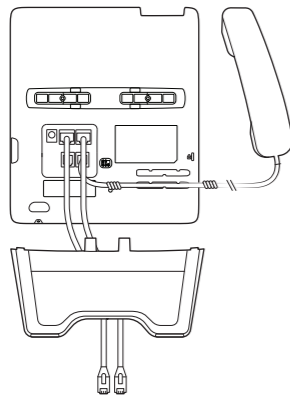

CABLE ROUTING