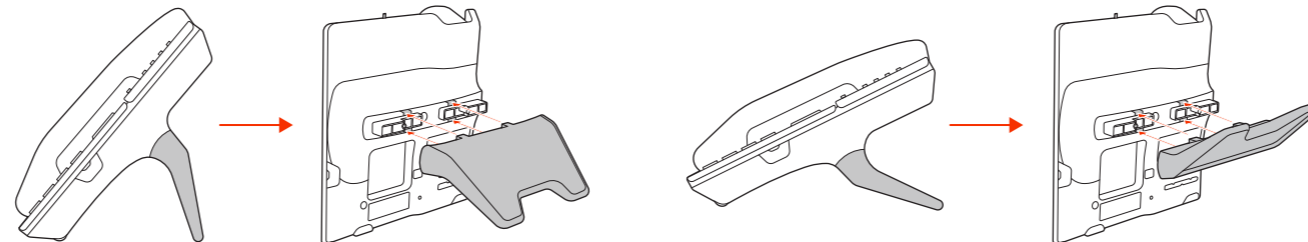

DESK

www.poly.com/setup/edge-e

© 2022 Poly. All trademarks are the property of their respective owners.

Recyclable where facilities exist