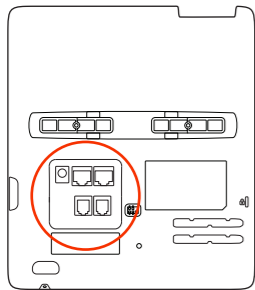

Network Cable

AC Power Adapter

CONTENTS

Poly Edge 300

Handset

Stand

REQUIRED CABLING

OPTIONAL CABLING