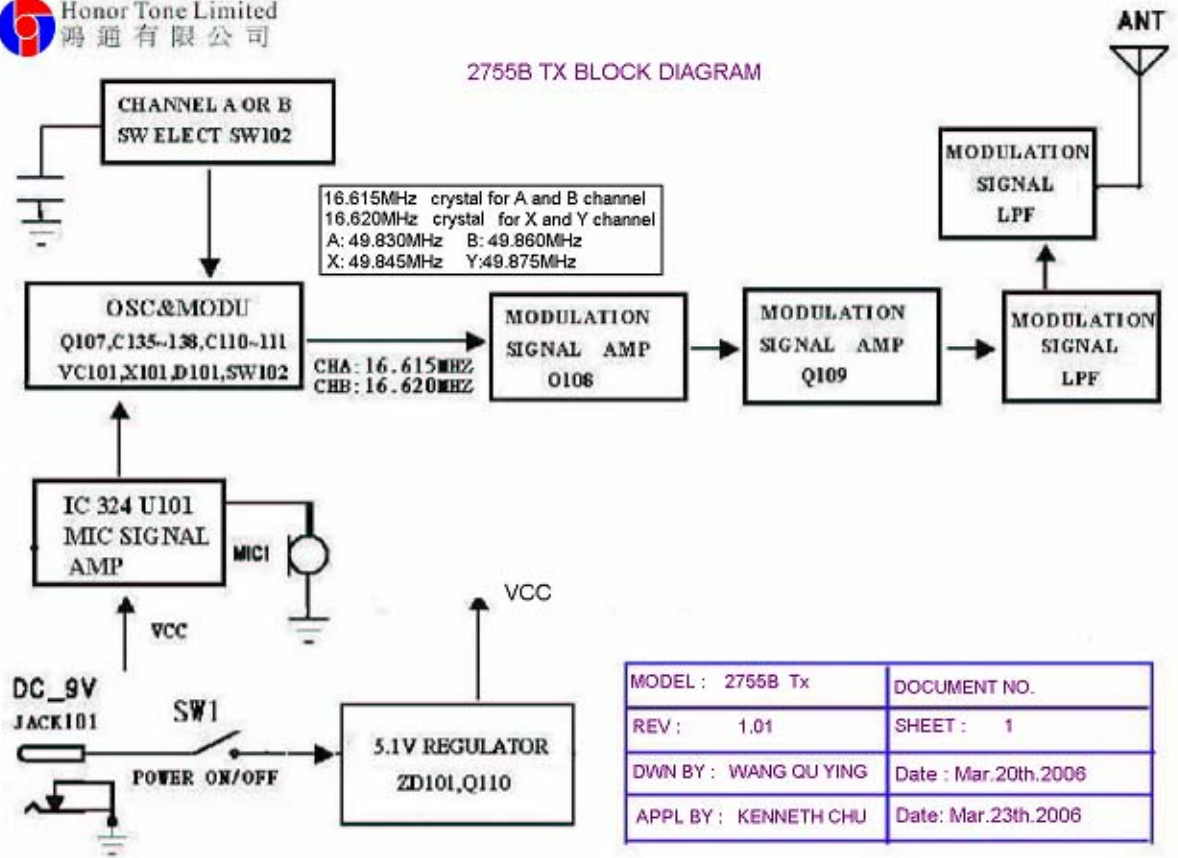

2755B TX BLOCK DIAGRAM

MODEL : 2755B Tx	DOCUMENT NO.
REV : 1.01	SHEET : 1
DWN BY : WANG QU YING	Date : Mar.20th.2006
APPL BY : KENNETH CHU	Date: Mar.23th.2006