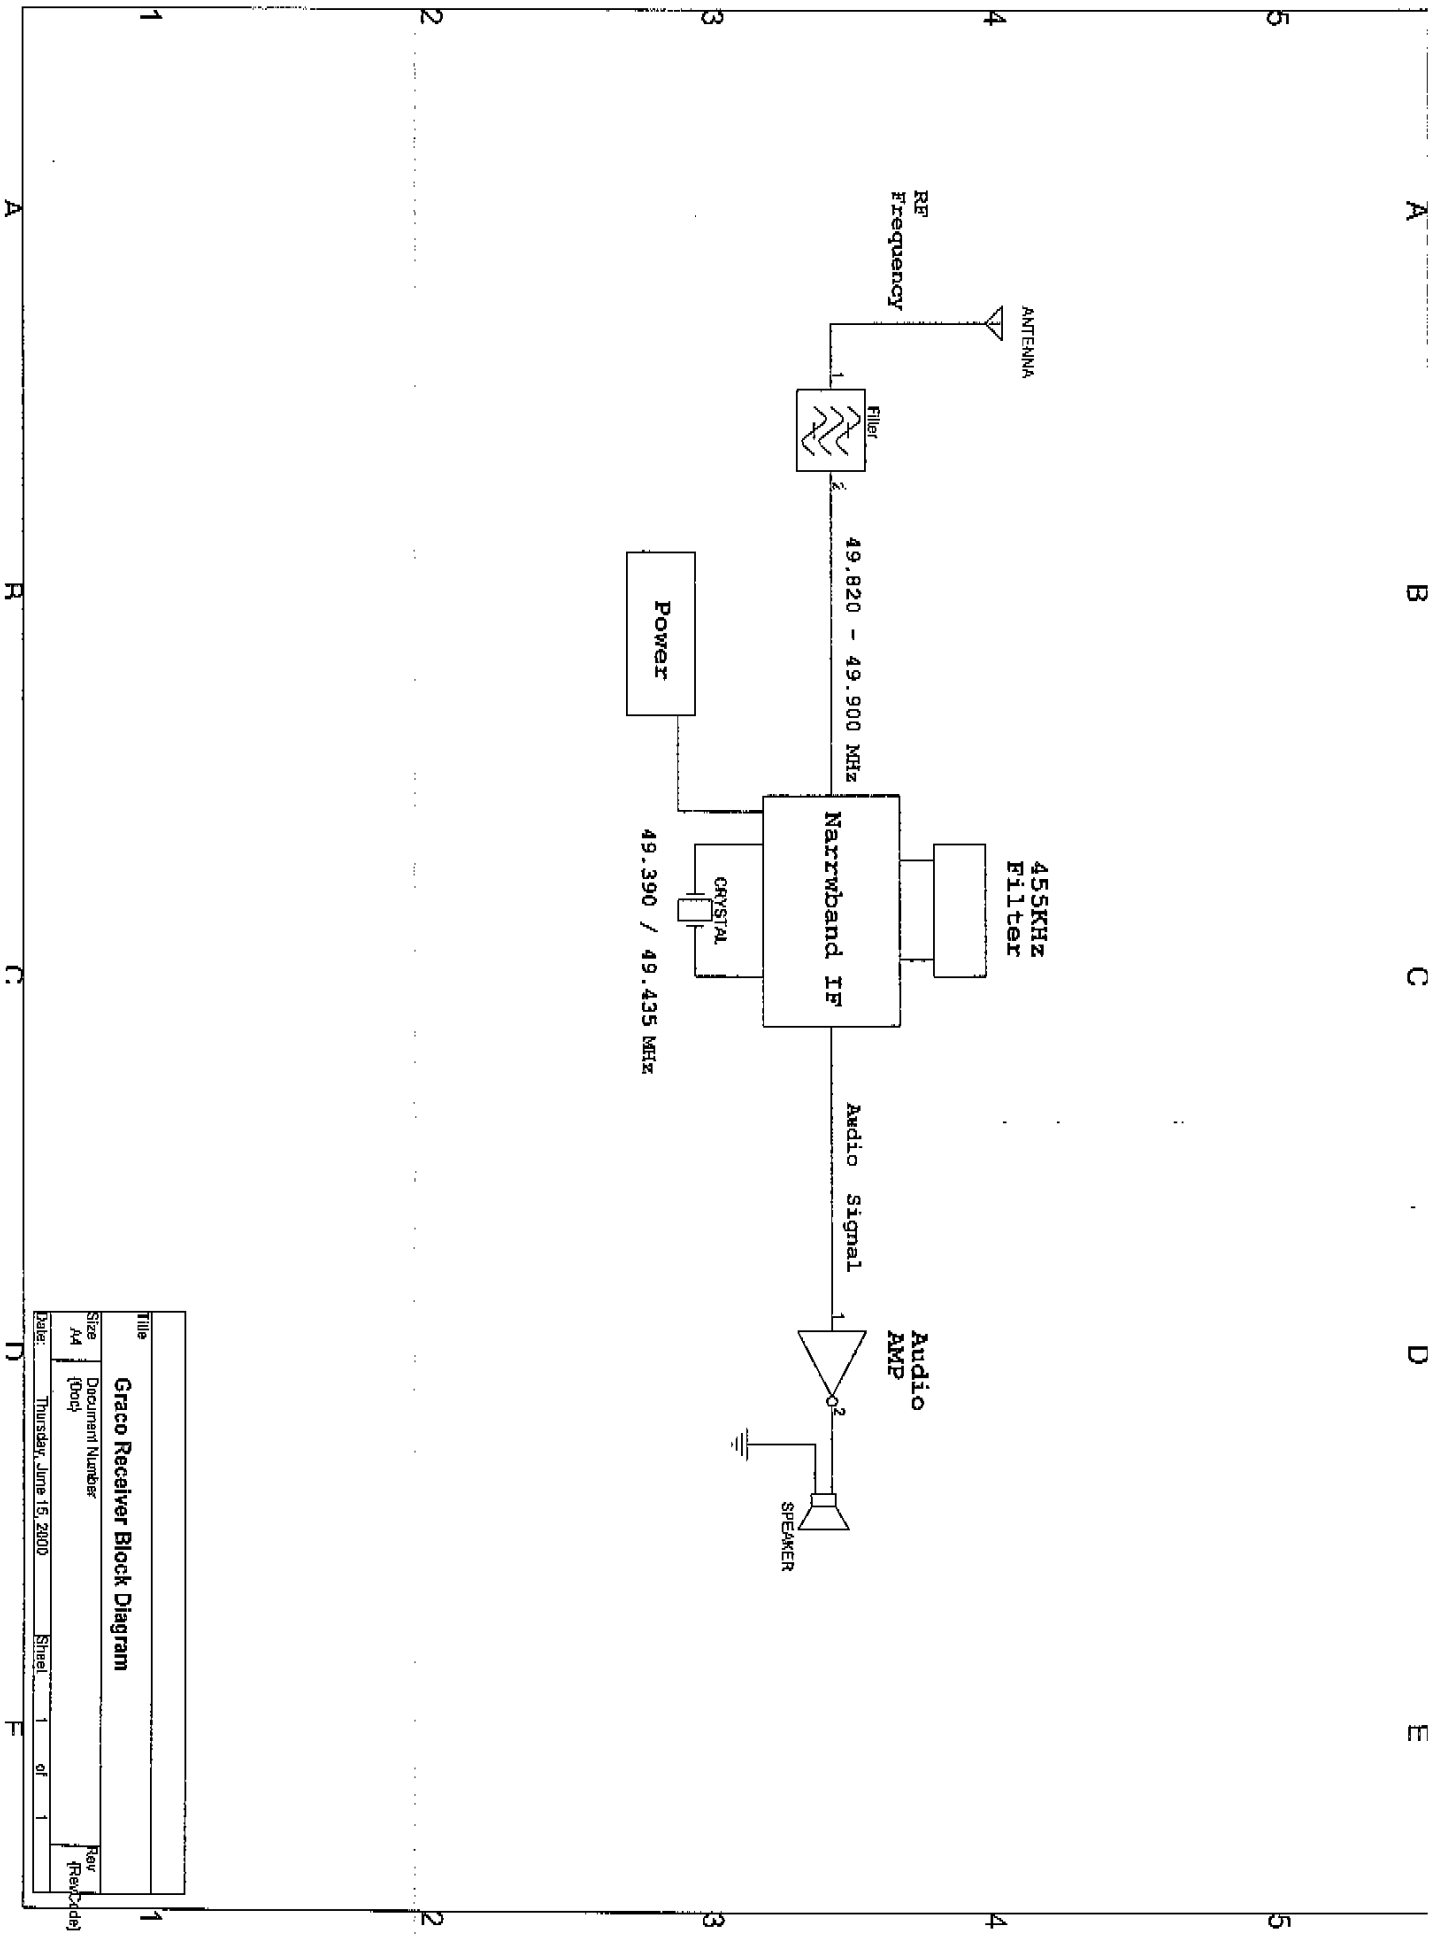

<b>Title</b>	<b>Graco Transmitter Block Diagram</b>	
<b>Size</b>	Document Number	
<b>Att</b>	(Doc)	
<b>Date:</b>	Thursday, June 15, 2000	Sheet 1 of 1
<b>Rev</b>	(Rev)	(Rev)

Title		Graco Receiver Block Diagram	
Size	Document Number		
A4	(Doc#)		
Date:	Thursday, June 15, 2000	Sheet:	1 of 1
		Rev:	(Revised)