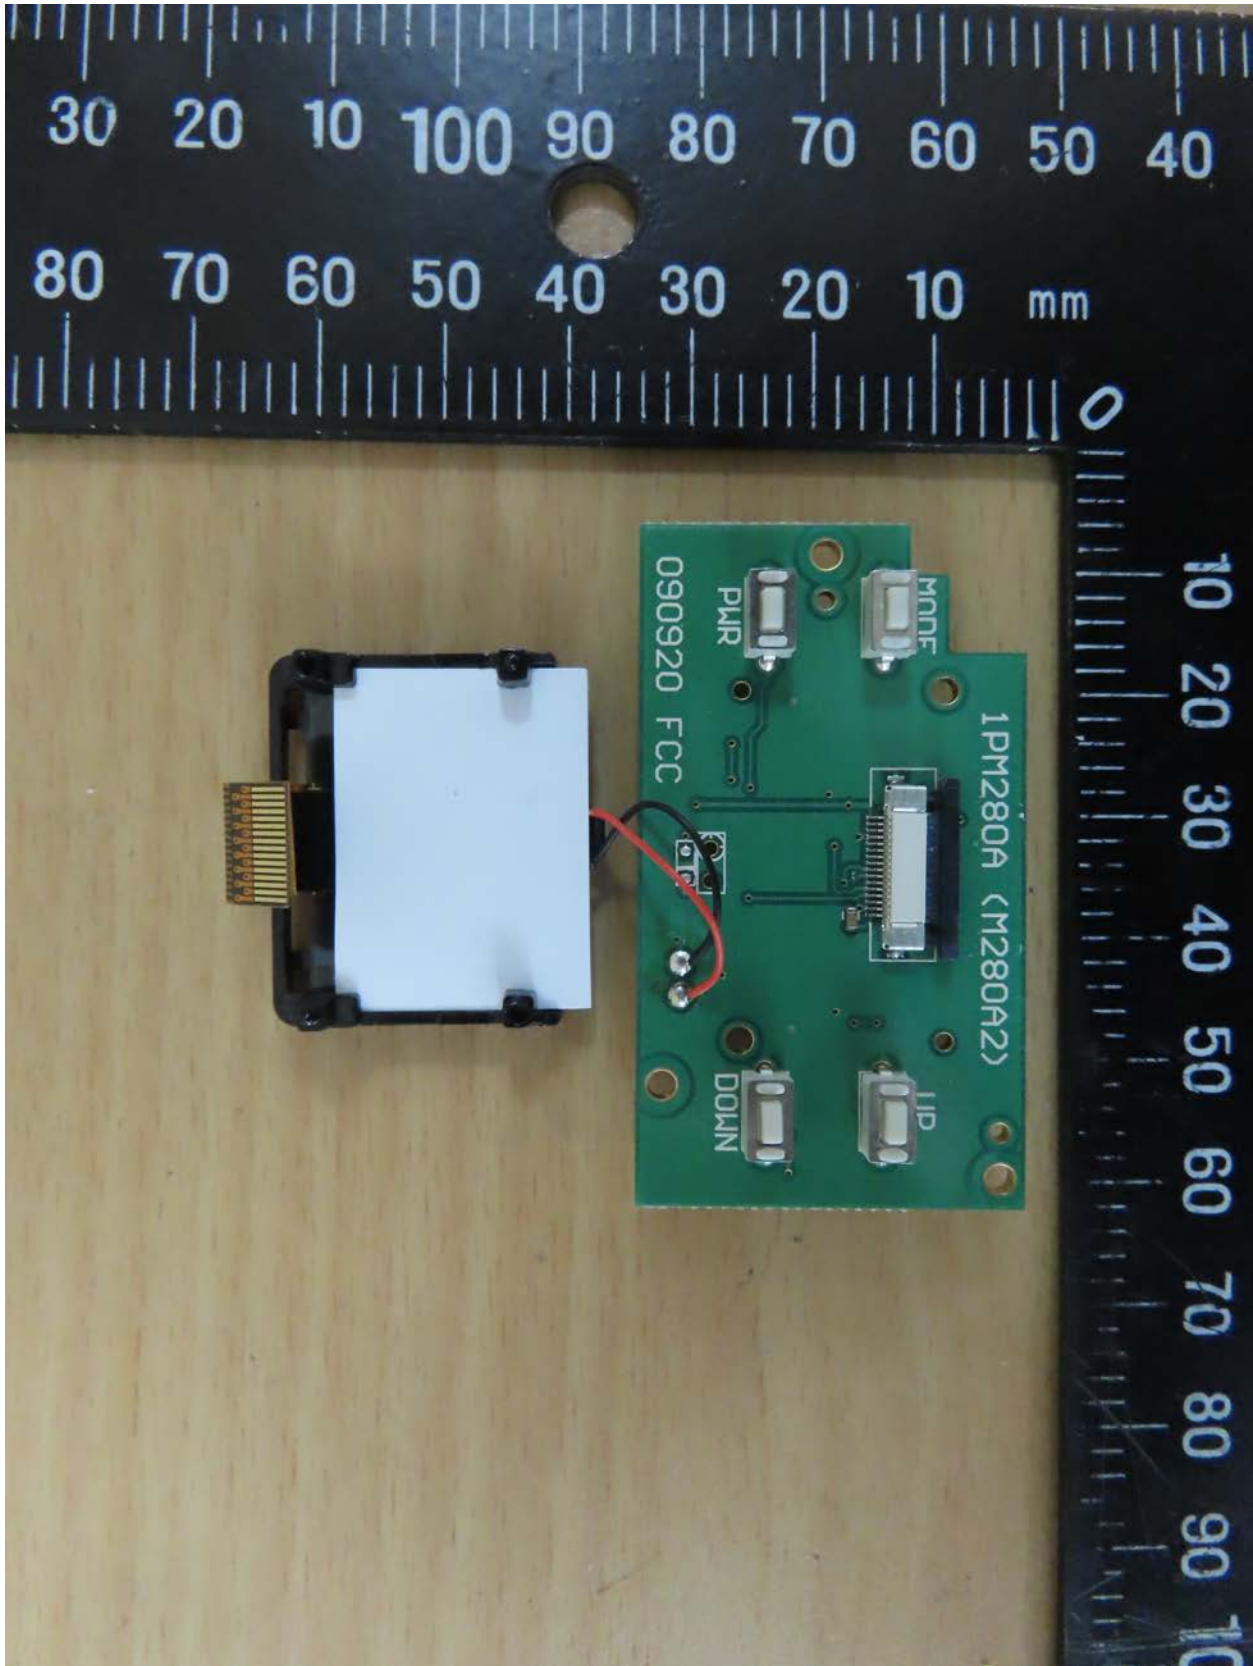

Registration number: W6M22104-20819-C-54  
FCC ID: M5X-MTM58

**Internal Photos**

Registration number: W6M22104-20819-C-54  
FCC ID: M5X-MTM58

Registration number: W6M22104-20819-C-54  
FCC ID: M5X-MTM58

Registration number: W6M22104-20819-C-54  
FCC ID: M5X-MTM58

# Worldwide Testing Services(Taiwan) Co., Ltd.

Registration number: W6M22104-20819-C-54  
FCC ID: M5X-MTM58

Registration number: W6M22104-20819-C-54  
FCC ID: M5X-MTM58