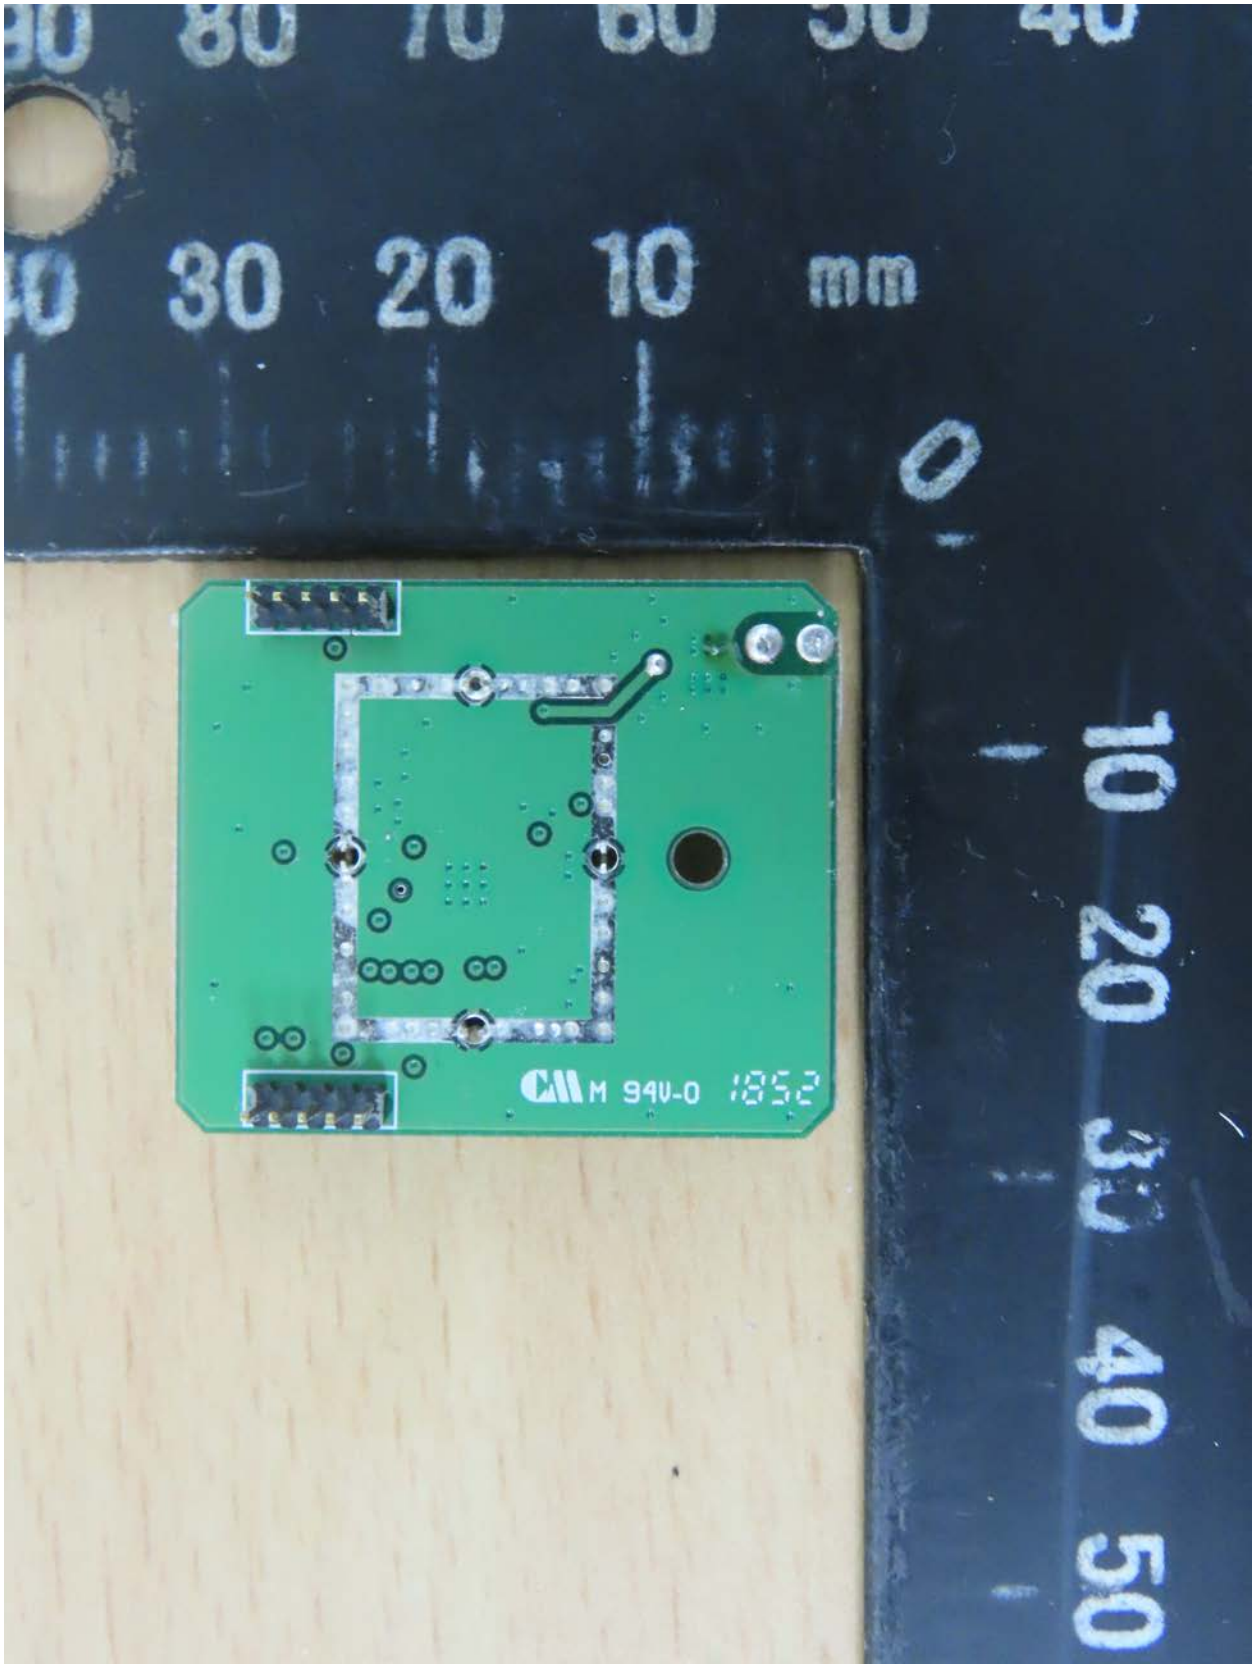

Registration number: W6M22104-20821-C-1
FCC ID: M5X-MTM24