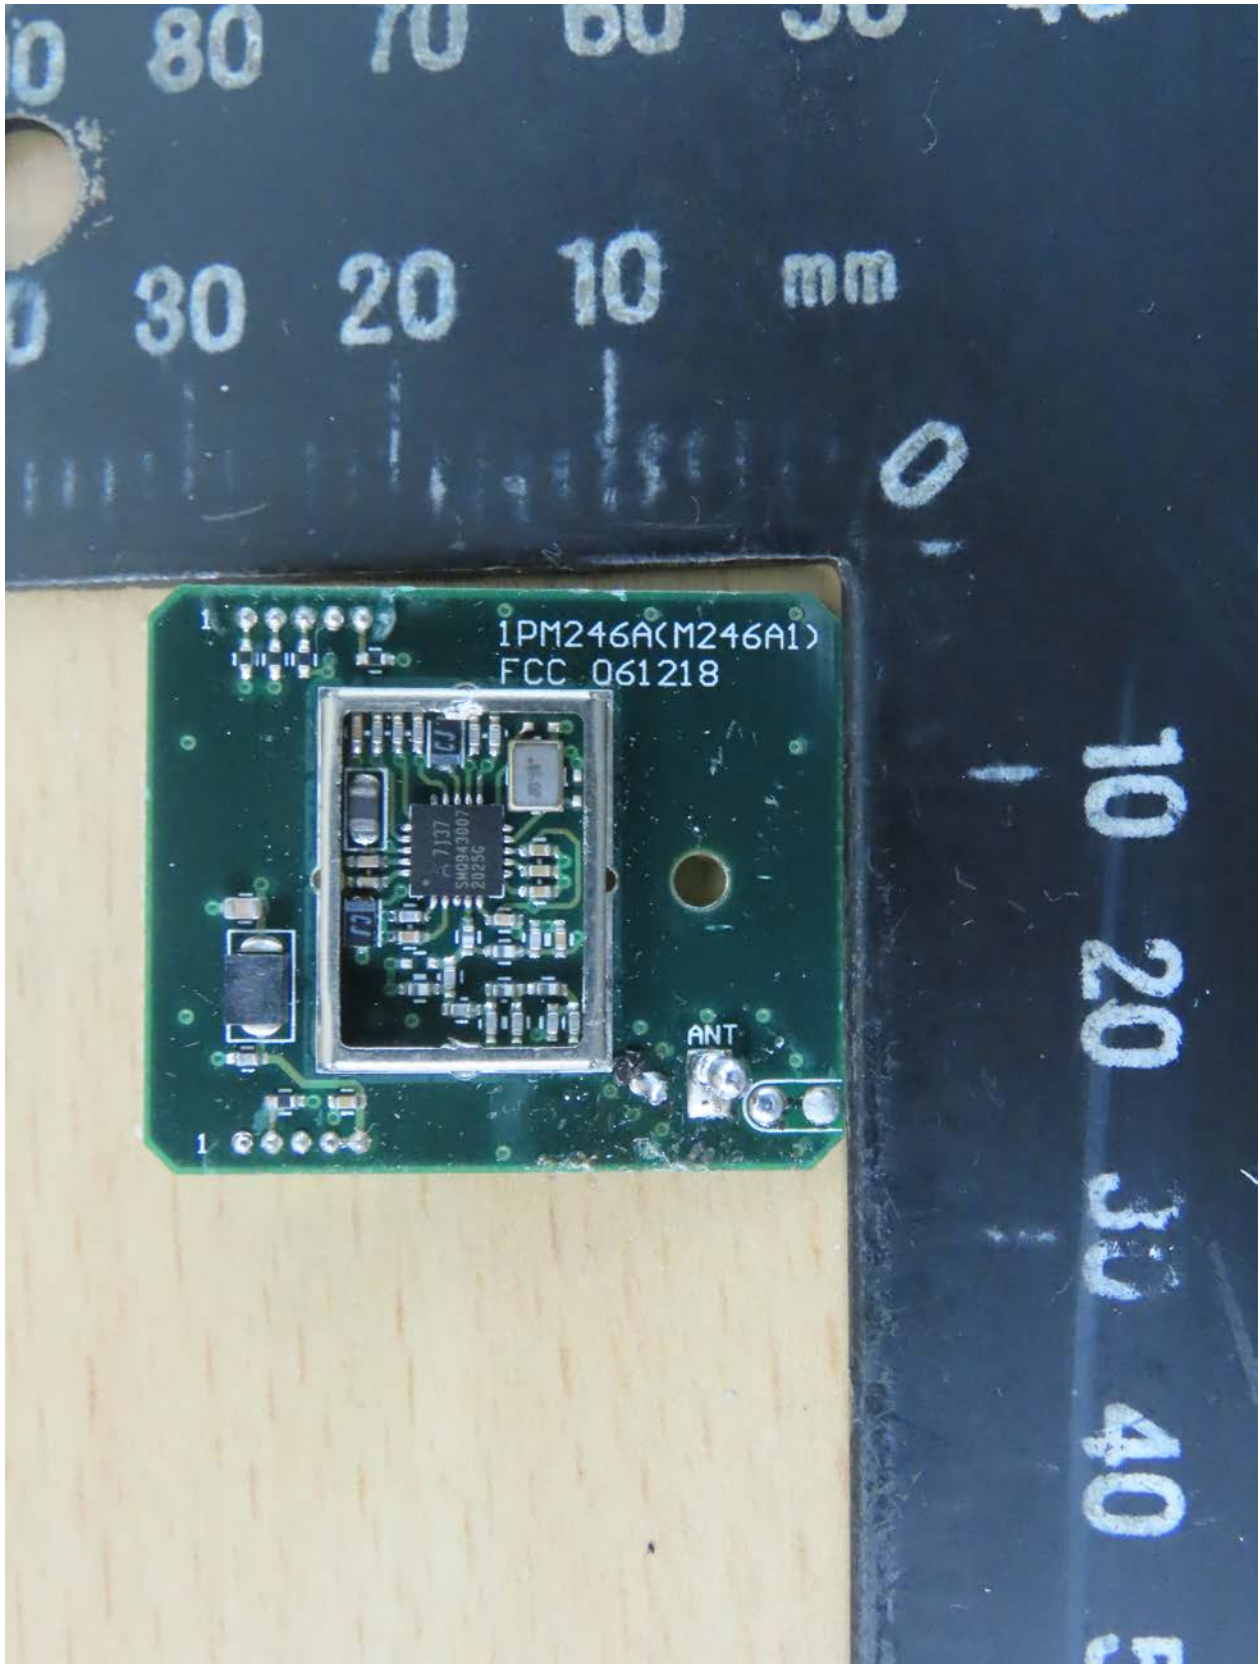

Registration number: W6M22104-20821-C-1
FCC ID: M5X-MTM24