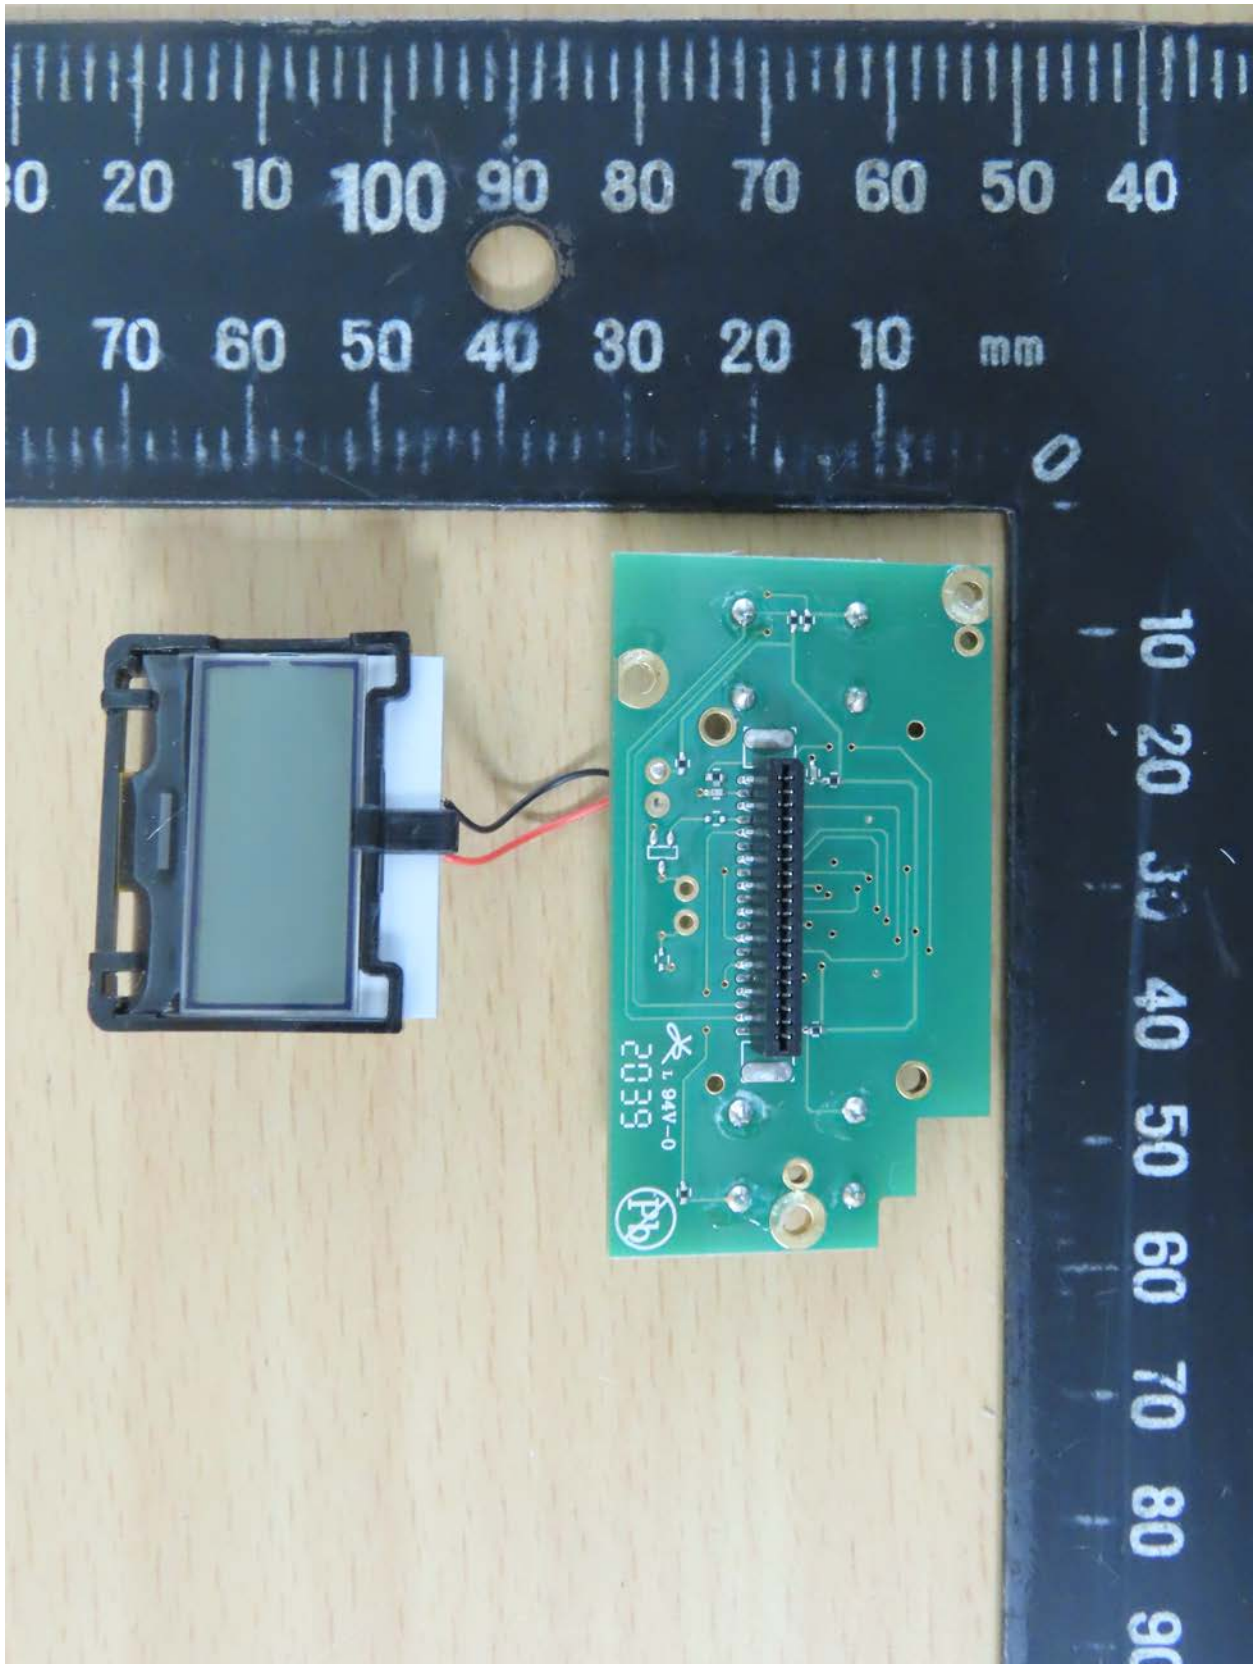

Registration number: W6M22104-20821-C-1
FCC ID: M5X-MTM24