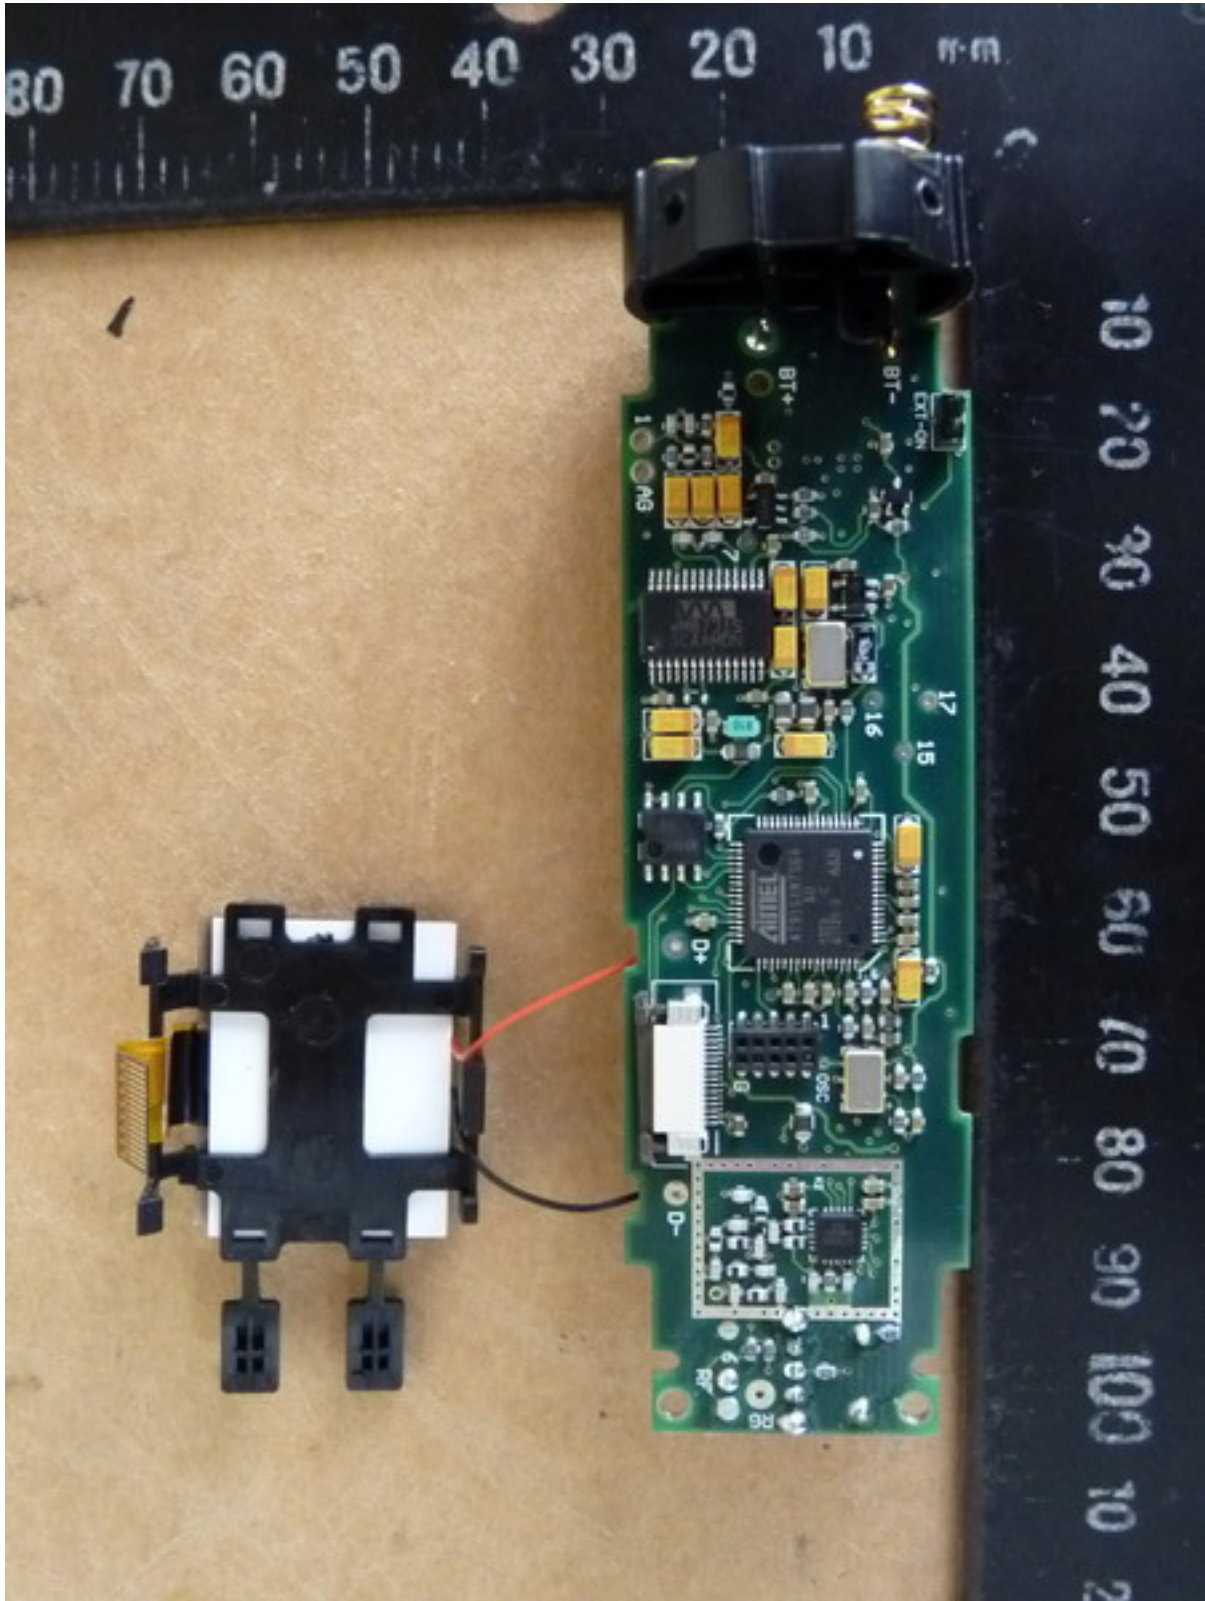

Worldwide Testing Services(Taiwan) Co., Ltd.

Registration number: W6M21405-14187-C-1
FCC ID: M5X-MTG100HA
IC: 2978A-MTG100HA