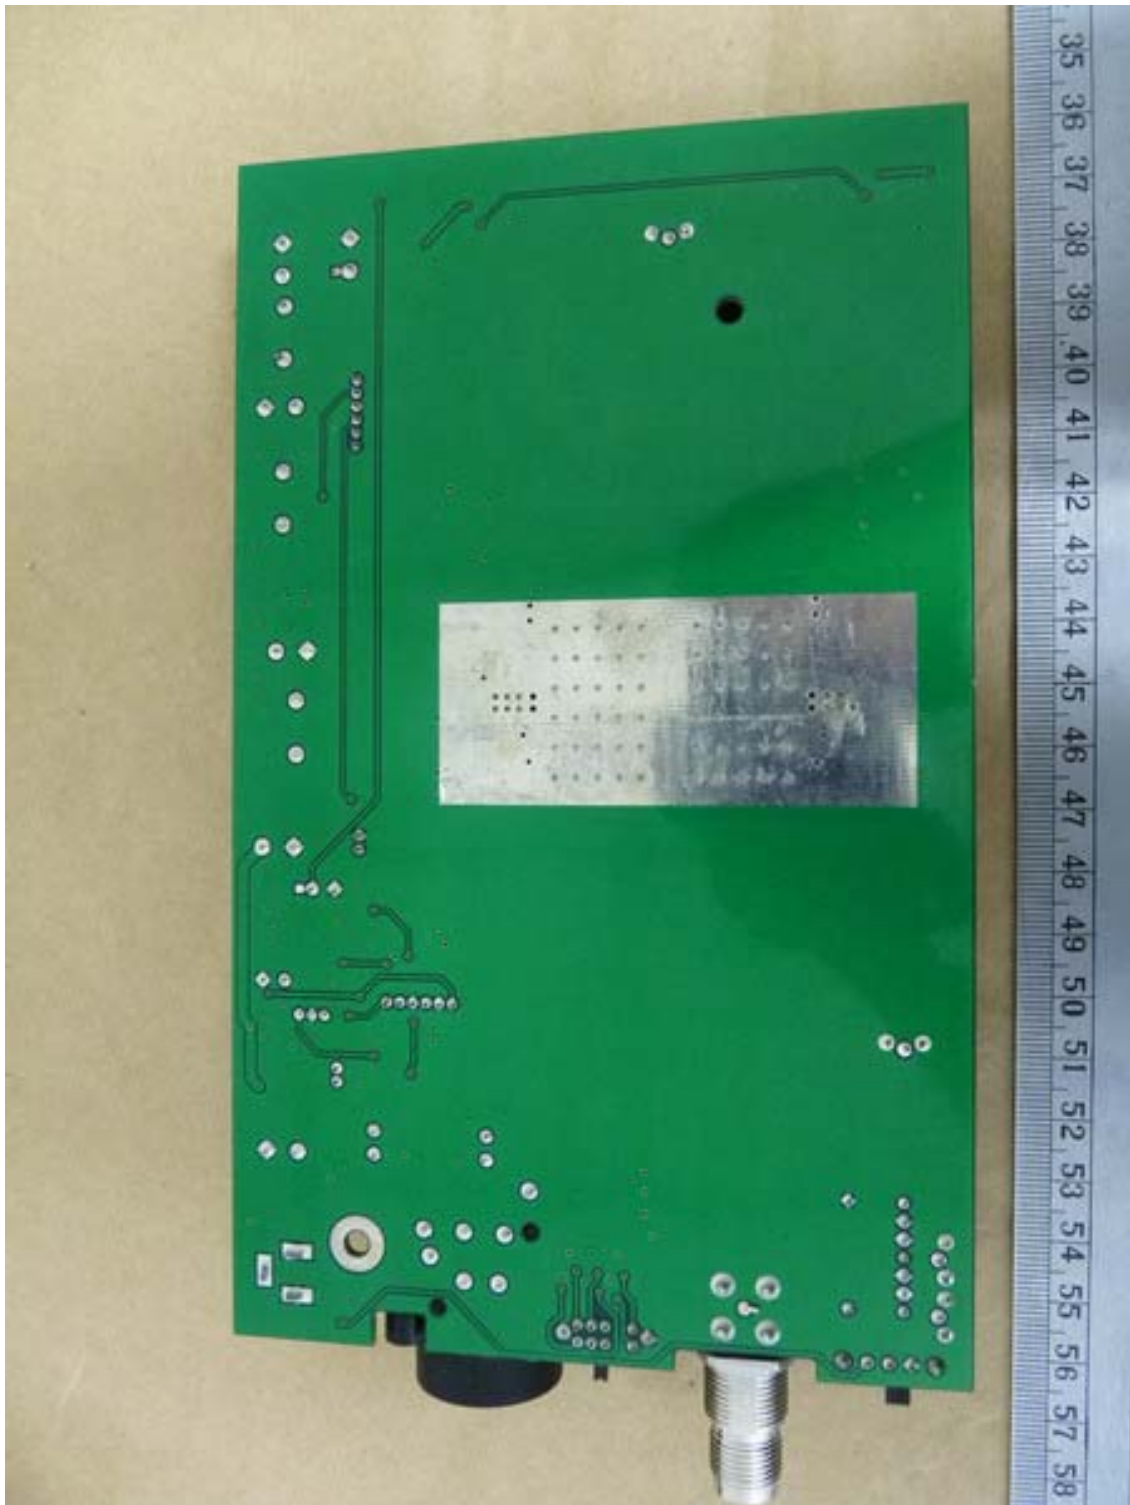

Registration number: W6M21103-11355-C-1

FCC ID: M5X-MT90A

Registration number: W6M21103-11355-C-1

FCC ID: M5X-MT90A

Worldwide Testing Services(Taiwan) Co., Ltd.

Registration number: W6M21103-11355-C-1

FCC ID: M5X-MT90A