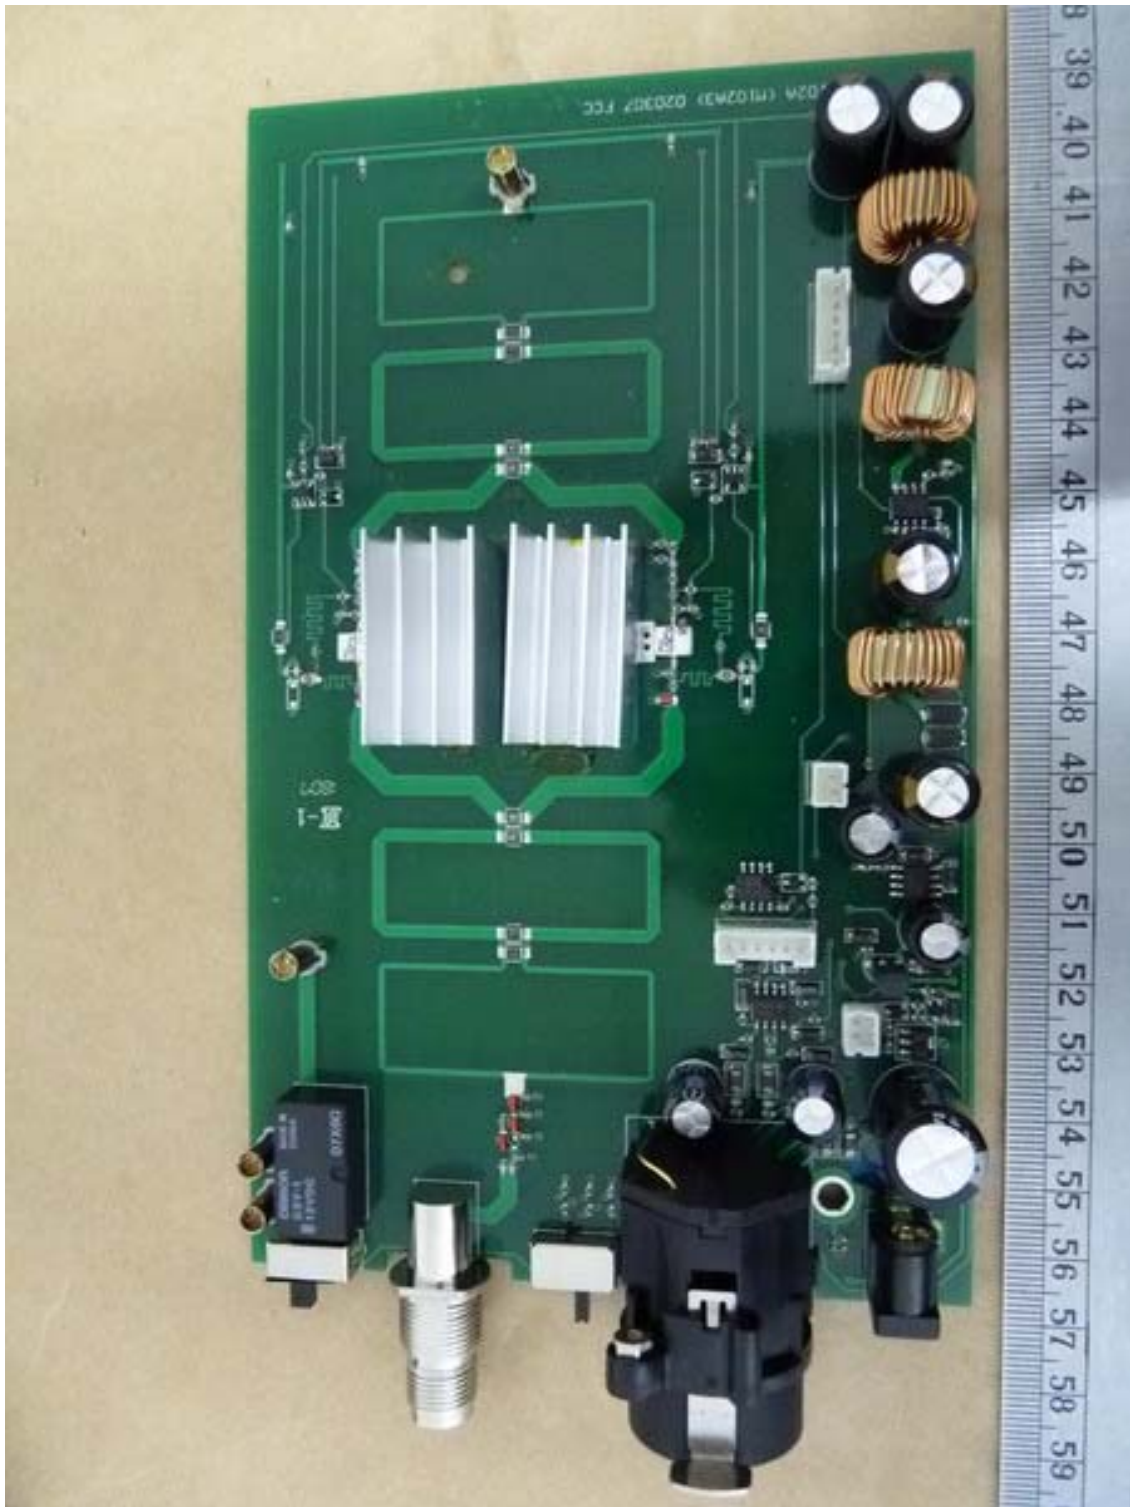

Registration number: W6M21103-11355-C-1

FCC ID: M5X-MT90A