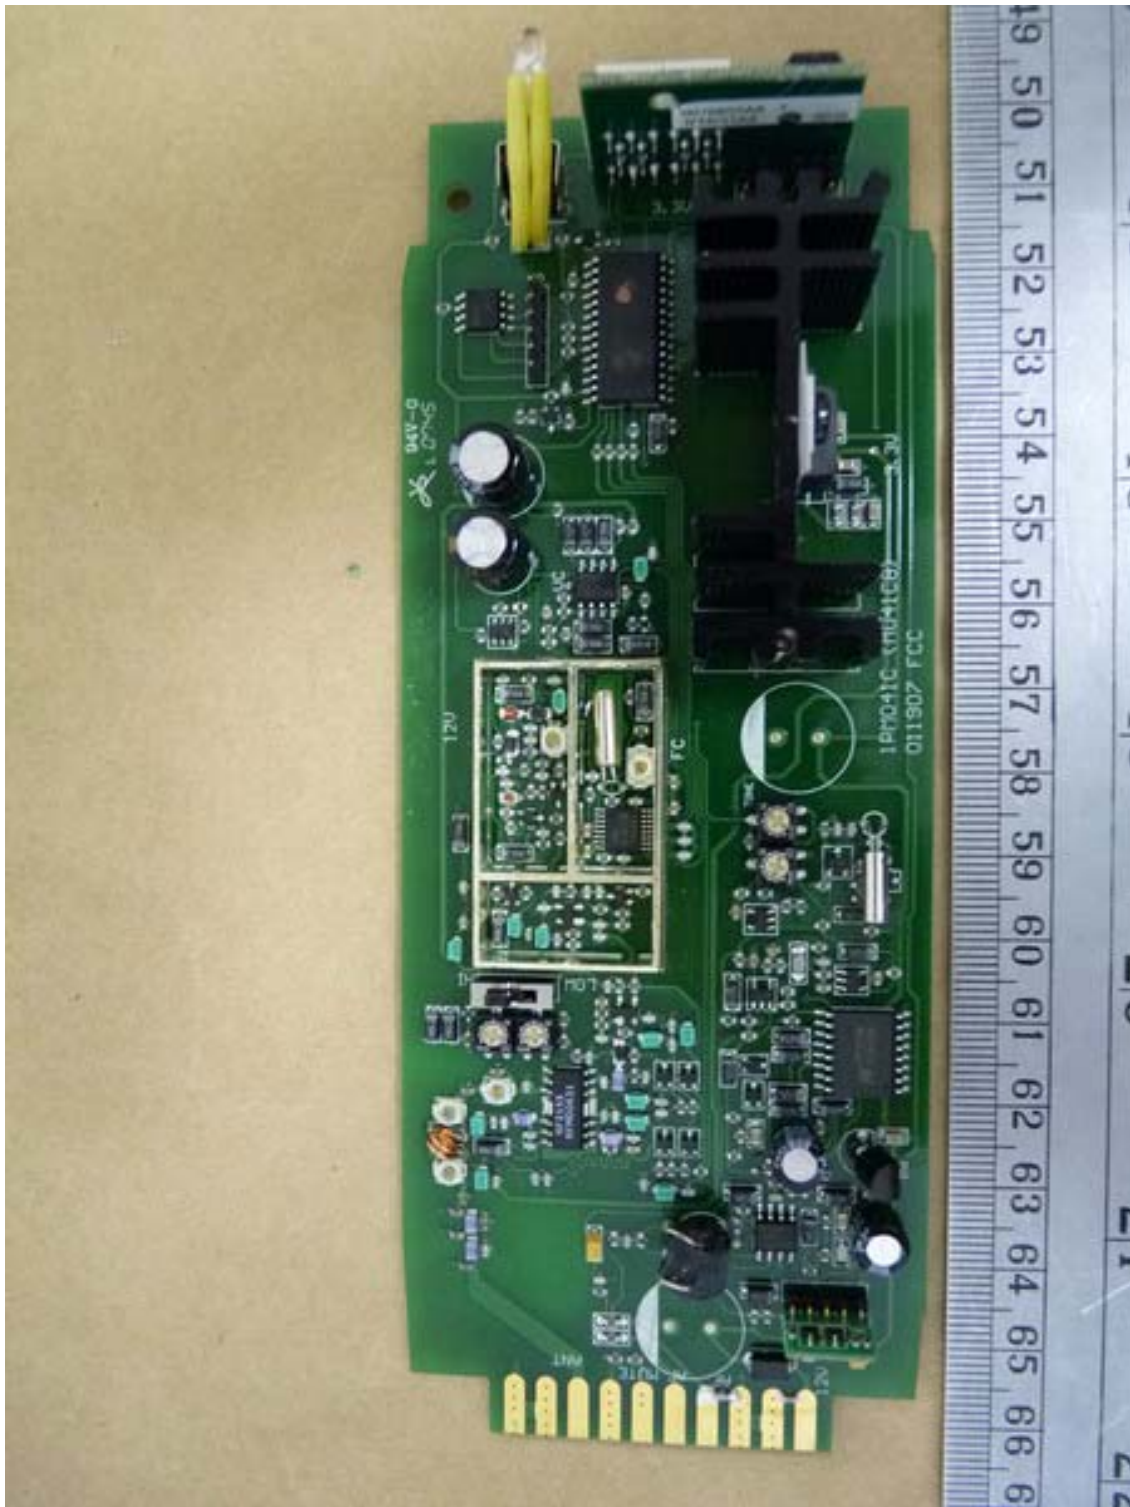

Worldwide Testing Services(Taiwan) Co., Ltd.

Registration number: W6M21103-11355-C-1

FCC ID: M5X-MT90A