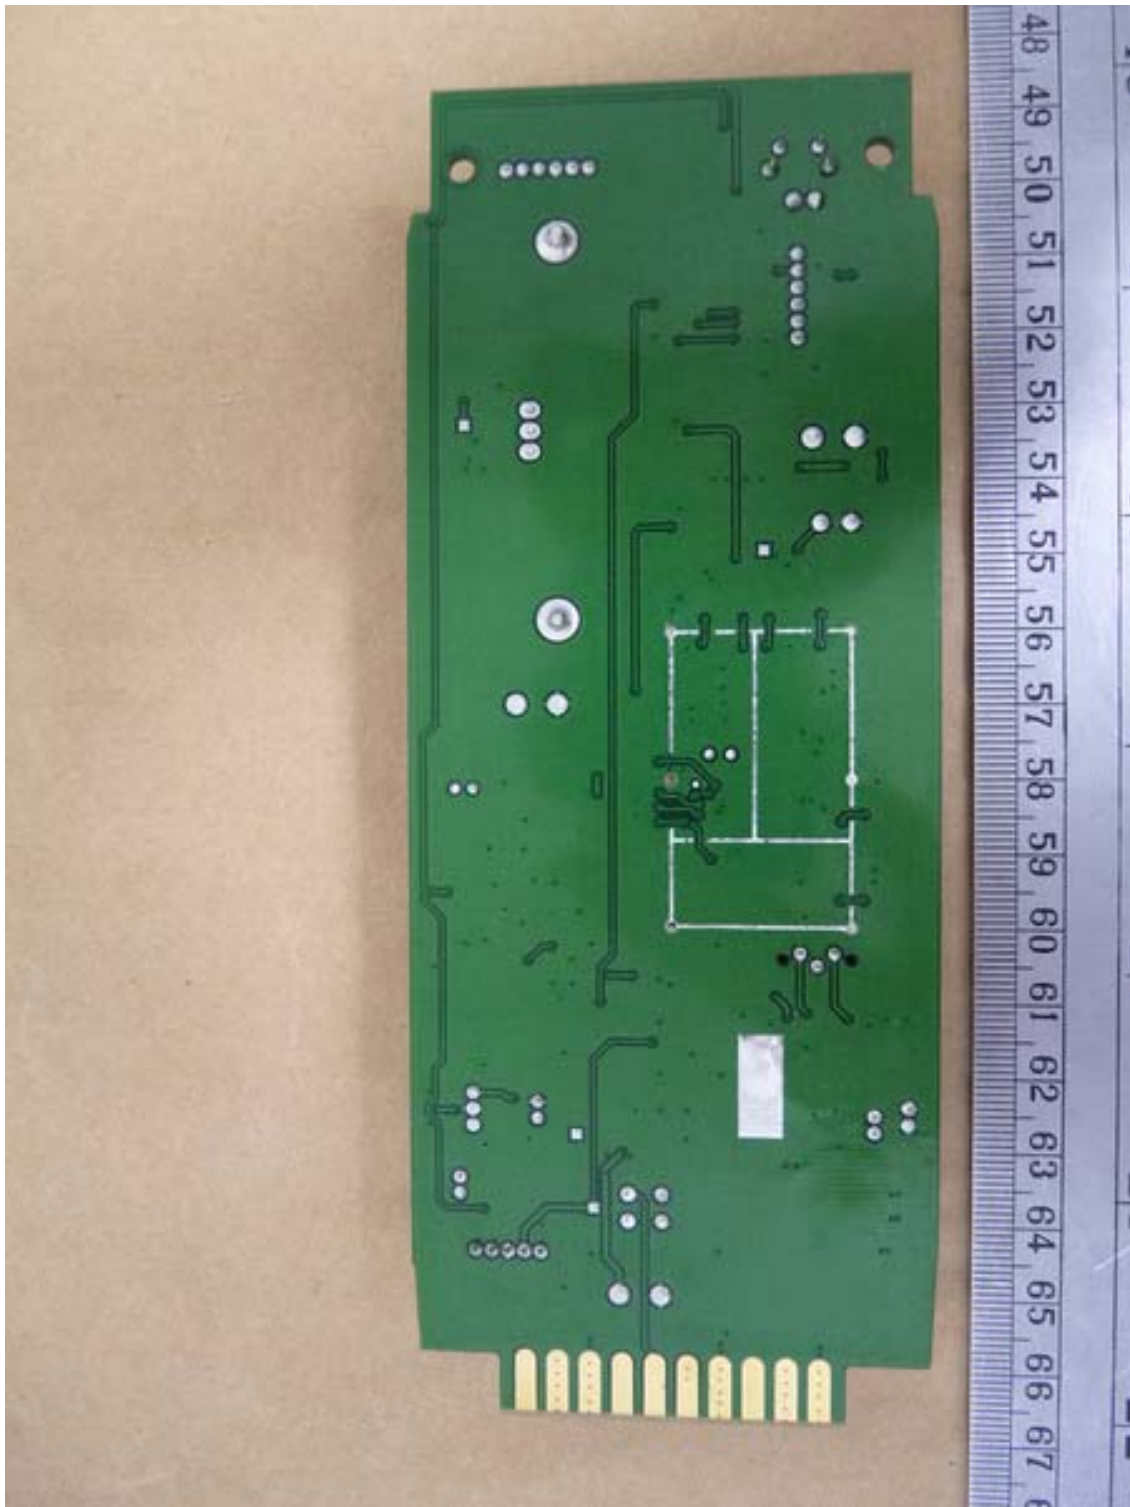

Registration number: W6M21103-11355-C-1

FCC ID: M5X-MT90A