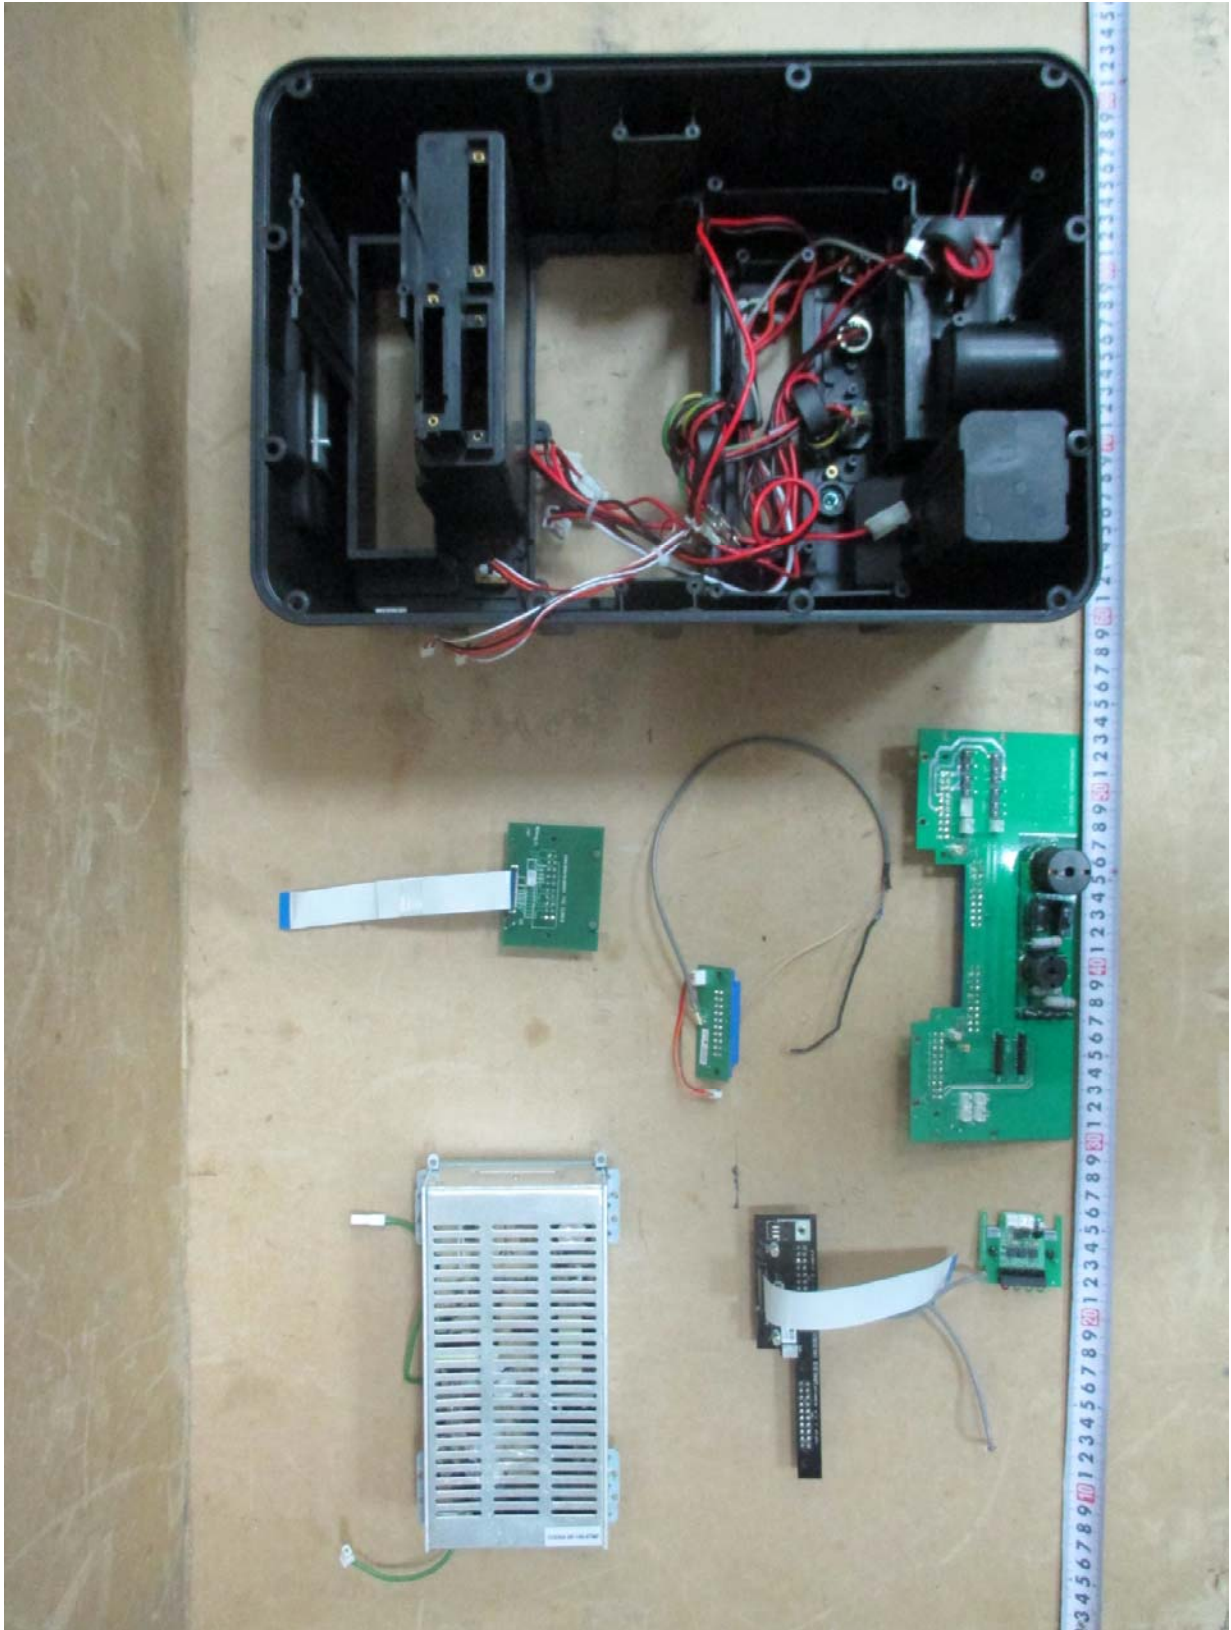

Registration number: W6M21312-13727-FCC
FCC ID: M5X-MA505
IC: 2978A-MA505

Registration number: W6M21312-13727-FCC
FCC ID: M5X-MA505
IC: 2978A-MA505

Registration number: W6M21312-13727-FCC
FCC ID: M5X-MA505
IC: 2978A-MA505