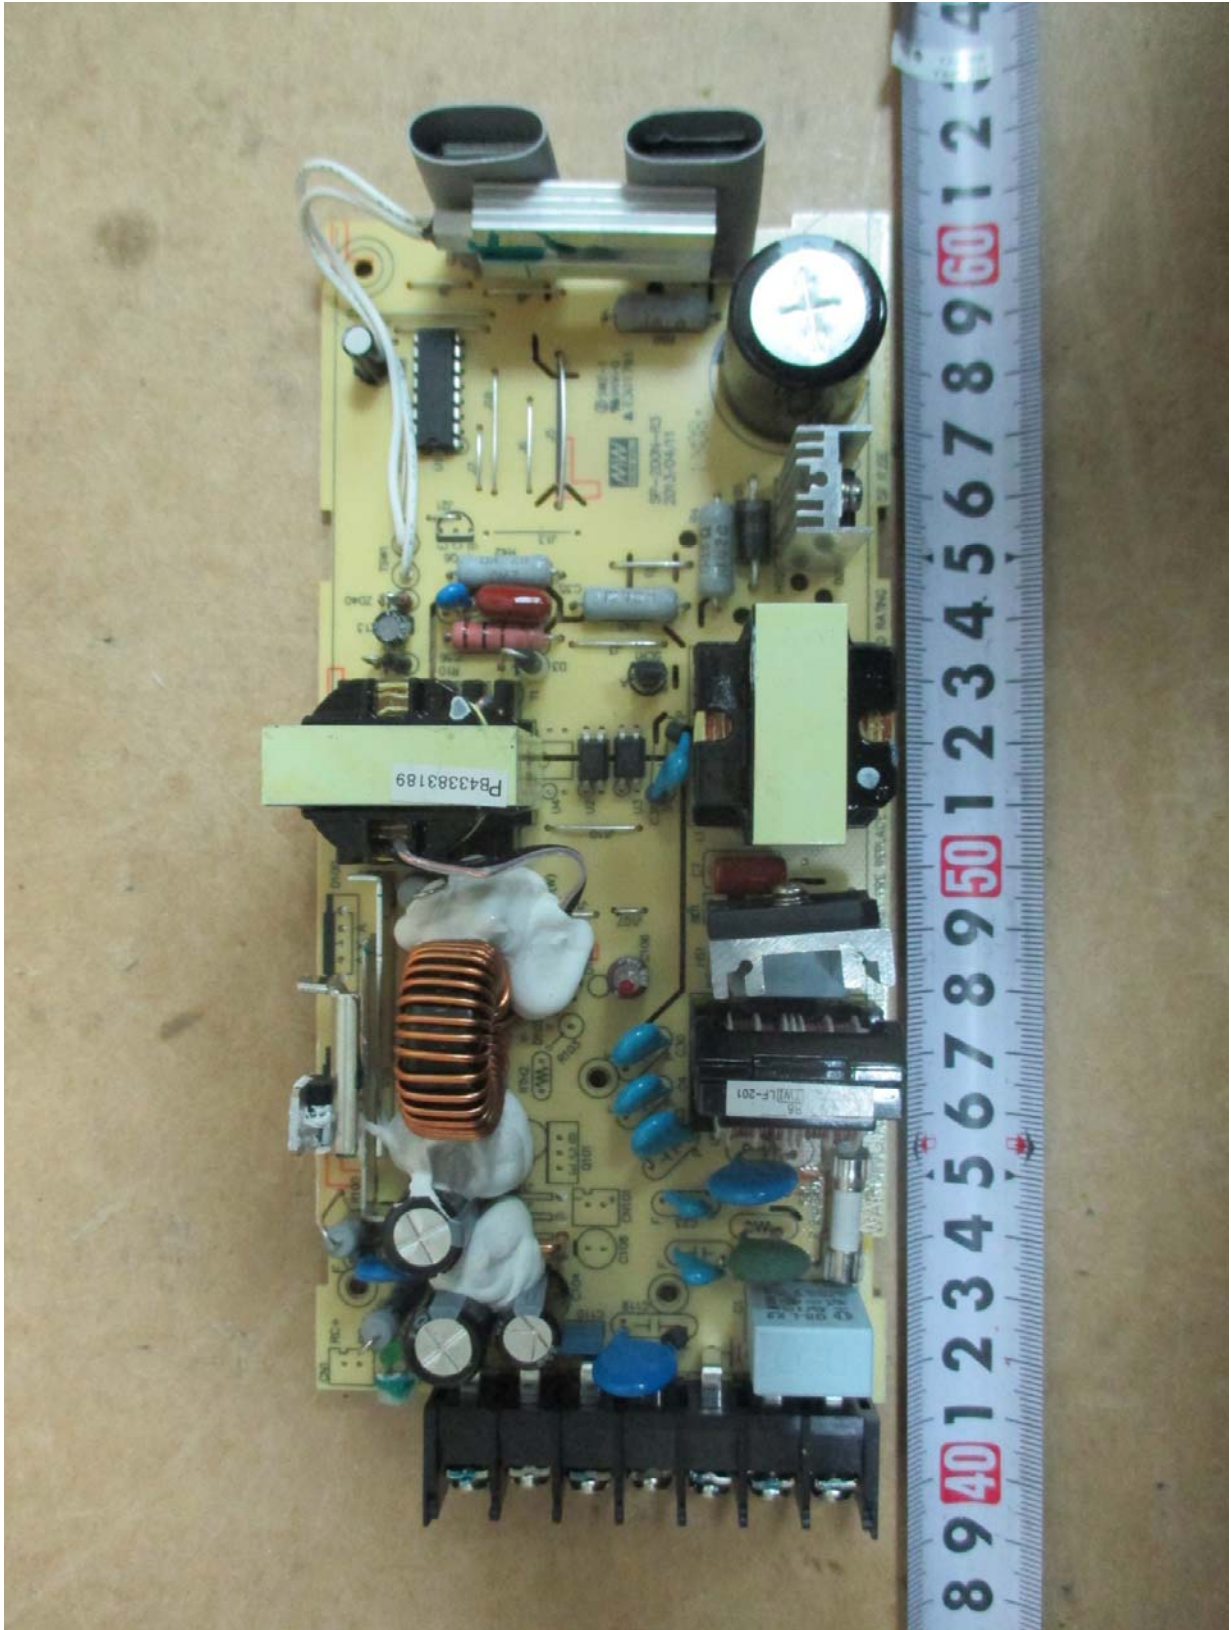

Registration number: W6M21312-13727-FCC
FCC ID: M5X-MA505
IC: 2978A-MA505