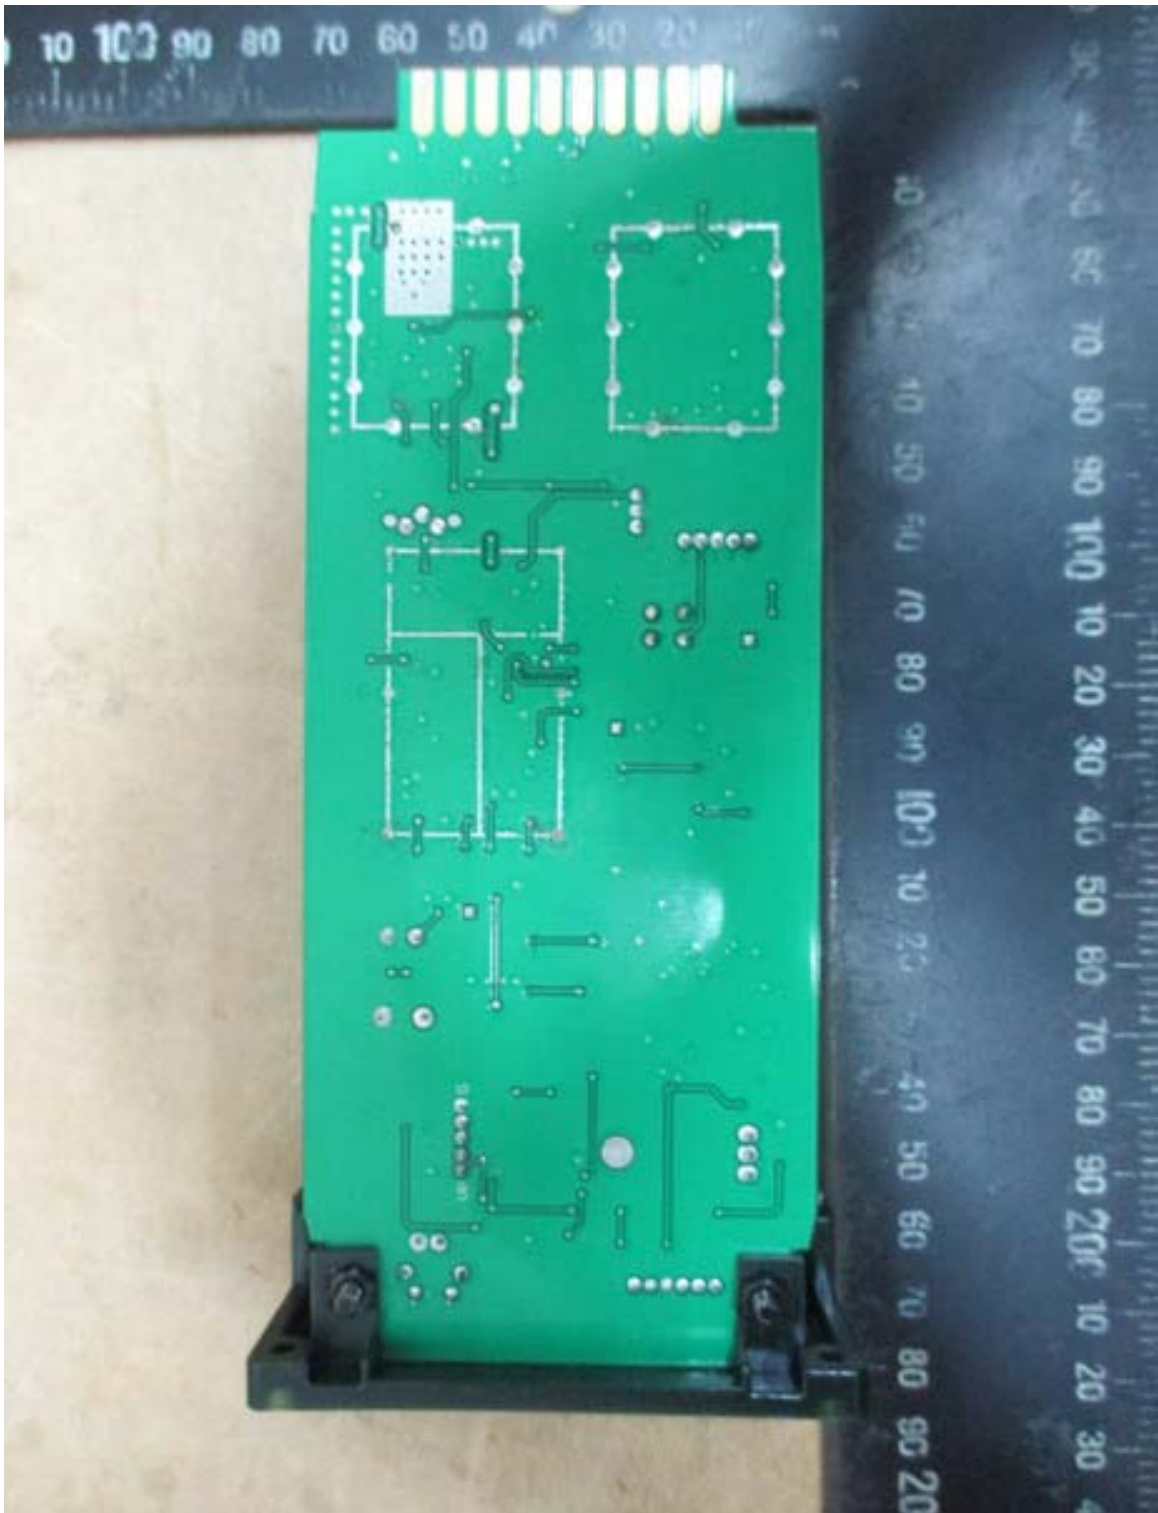

Worldwide Testing Services(Taiwan) Co., Ltd.

Registration number: W6R21312-13726-C-1

FCC ID: M5X-MA505

IC: 2978A-MA505

EUT Photos

Worldwide Testing Services(Taiwan) Co., Ltd.

Registration number: W6R21312-13726-C-1
FCC ID: M5X-MA505
IC: 2978A-MA505

Registration number: W6R21312-13726-C-1
FCC ID: M5X-MA505
IC: 2978A-MA505

Worldwide Testing Services(Taiwan) Co., Ltd.

Registration number: W6R21312-13726-C-1
FCC ID: M5X-MA505
IC: 2978A-MA505

Worldwide Testing Services(Taiwan) Co., Ltd.

Registration number: W6R21312-13726-C-1
FCC ID: M5X-MA505
IC: 2978A-MA505

Registration number: W6R21312-13726-C-1
FCC ID: M5X-MA505
IC: 2978A-MA505

Worldwide Testing Services(Taiwan) Co., Ltd.

Registration number: W6R21312-13726-C-1
FCC ID: M5X-MA505
IC: 2978A-MA505